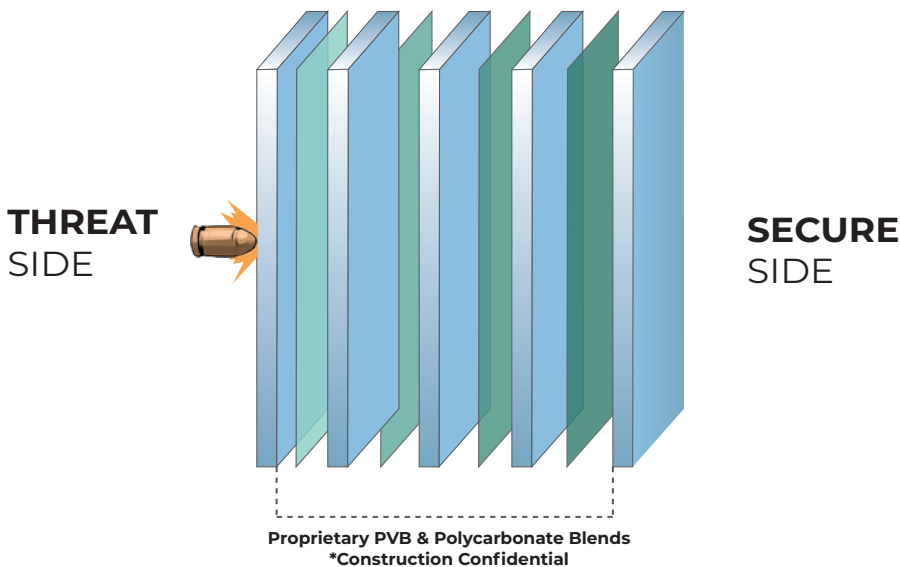

# BULLET RESISTANT GLASS

REGULAR GLASS

PRL BULLET RESISTANT GLASS

**Thinner & Lighter**  
Glass alternatives with 1" thickness thru level 3

Full Range/ No Spall  
**Protection**

**High** Ballistic Resistance without excessive **weight** or **thickness**

Exclusive make-up glass, **PVB** and **Polycarbonate**

Standard sizes up to **48" x 96"** & Custom sheets up to **60" x 96"**

**In-house** laminated glass with the **fastest** lead-times

**Glass**

- Clear
- Tinted
- Low-Iron
- Reflective
- Anti-Spall