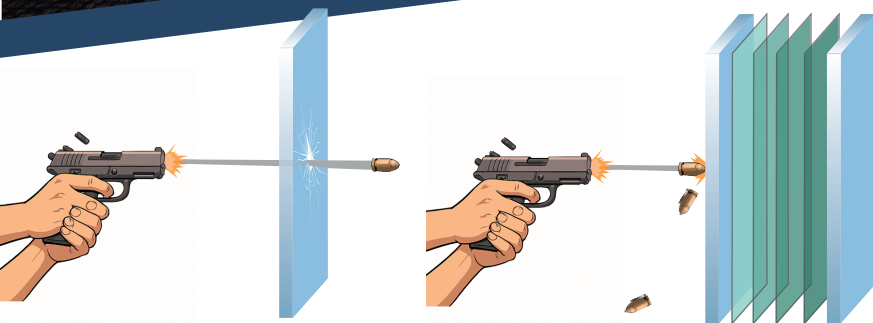

# BULLET RESISTANT GLASS

REGULAR GLASS

PRL BULLET RESISTANT GLASS

**Thinner & Lighter**  
Glass alternatives with 1" thickness thru level 3

Full Range/ No Spall  
**Protection**

**High** Ballistic Resistance without excessive **weight** or **thickness**

Exclusive make-up glass, **PVB** and **Polycarbonate**

Standard sizes up to **48" x 96"** & Custom sheets up to **60" x 96"**

**In-house** laminated glass with the **fastest** lead-times

**Glass**

- Clear
- Tinted
- Low-Iron
- Reflective
- Anti-Spall