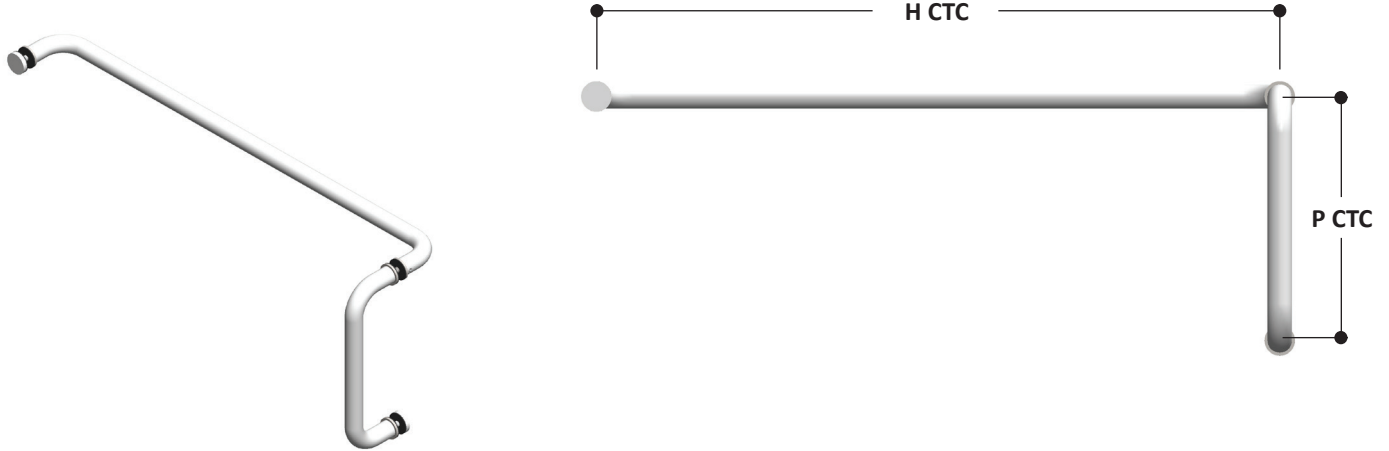

**PL8E1028** Glass Mounted Straight Pull/Push Handle

CAT. NO.	CTC P	CTC H	FINISH
PL8E1028ANO	10"	28"	Clear Anodized
PL8E1028BRZ	10"	28"	Dark Bronze Anodized
PL8E1028BS	10"	28"	Brushed Stainless Steel
PL8E1028PS	10"	28"	Polished Stainless Steel
PL8E1028SB	10"	28"	Satin Brass
PL8E1028PB	10"	28"	Polished Brass

**Back To Back Handles**

**Glass Hole Required:** 5/8" Diameter

**Construction:** 1" Diameter Stainless Steel or Brass Tubing

**Glass Thickness:** 3/8" to 3/4"

Bolts for 1-3/4" Aluminum Door are Special Order, Not included.

**Bolt Spec:** M8x1.25

3mm Hex Key / Allen Wrench Included