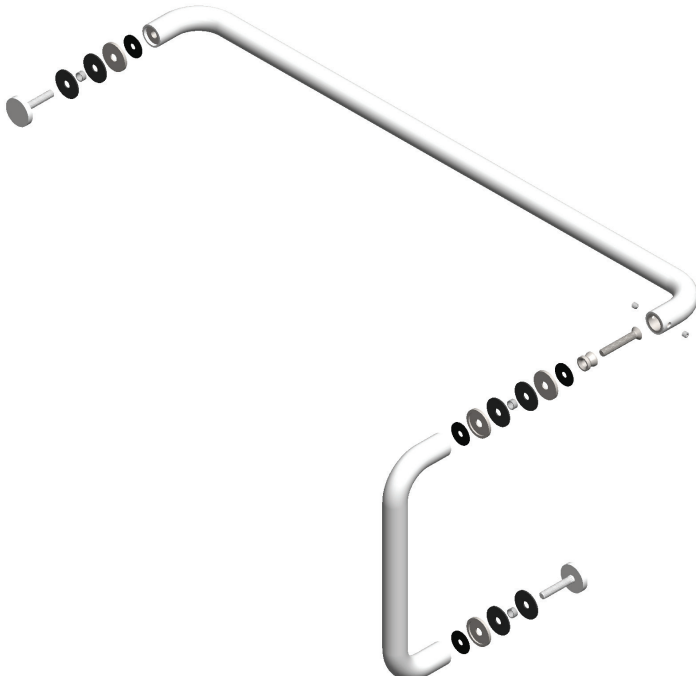

**PL8E1028** Glass Mounted Straight Pull/Push Handle

CAT. NO.	CTC P	CTC H	FINISH
PL8E1028ANO	10"	28"	Clear Anodized
PL8E1028BRZ	10"	28"	Dark Bronze Anodized
PL8E1028BS	10"	28"	Brushed Stainless Steel
PL8E1028PS	10"	28"	Polished Stainless Steel
PL8E1028SB	10"	28"	Satin Brass
PL8E1028PB	10"	28"	Polished Brass

**Back To Back Handles**

**Glass Hole Required:** 5/8" Diameter

**Construction:** 1" Diameter Stainless Steel or Brass Tubing

**Glass Thickness:** 3/8" to 3/4"

Bolts for 1-3/4" Aluminum Door are Special Order, Not included.

**Bolt Spec:** M8x1.25

3mm Hex Key / Allen Wrench Included