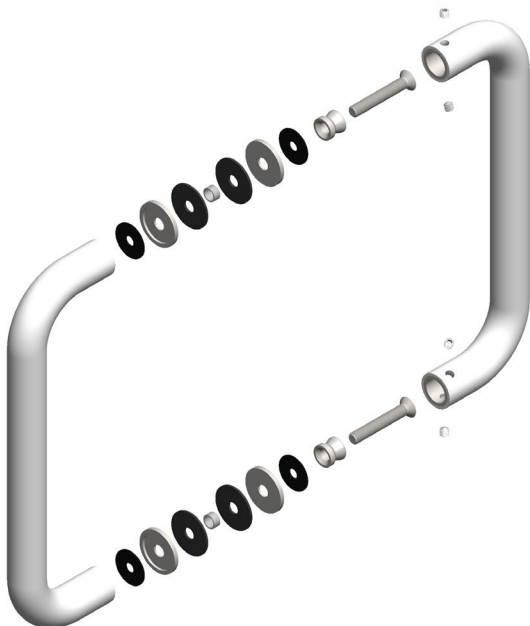

**PL3E18** Glass Mounted Straight Style Handle

CAT. NO.	CTC	FINISH
PL3E18ANO	18"	Clear Anodized
PL3E18BRZ	18"	Dark Bronze Anodized
PL3E18BS	18"	Brushed Stainless Steel
PL3E18PS	18"	Polished Stainless Steel
PL3E18SB	18"	Satin Brass
PL3E18PB	18"	Polished Brass

**Back To Back Handles**

**Glass Hole Required:** 5/8" Diameter

**Construction:** 1" Diameter Stainless Steel or Brass Tubing

**Glass Thickness:** 3/8" to 3/4"

Extra Bolts Included for 1-3/4" Aluminum Door

**Bolt Spec:** M8x1.25

3mm Hex Key / Allen Wrench Included