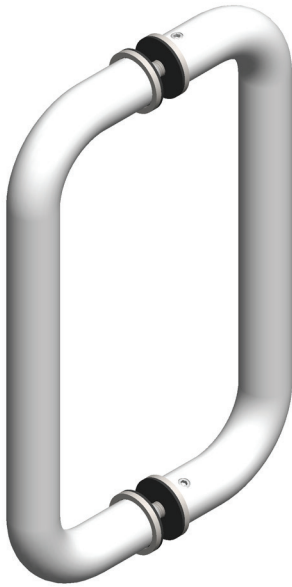

**PL3E18** Glass Mounted Straight Style Handle

CAT. NO.	CTC	FINISH
PL3E18ANO	18"	Clear Anodized
PL3E18BRZ	18"	Dark Bronze Anodized
PL3E18BS	18"	Brushed Stainless Steel
PL3E18PS	18"	Polished Stainless Steel
PL3E18SB	18"	Satin Brass
PL3E18PB	18"	Polished Brass

**Back To Back Handles**

**Glass Hole Required:** 5/8" Diameter

**Construction:** 1" Diameter Stainless Steel or Brass Tubing

**Glass Thickness:** 3/8" to 3/4"

Extra Bolts Included for 1-3/4" Aluminum Door

**Bolt Spec:** M8x1.25

3mm Hex Key / Allen Wrench Included