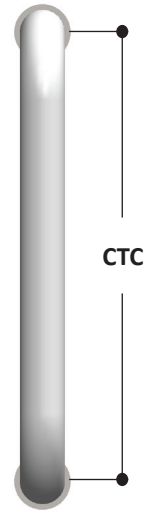

**PL3E18** Glass Mounted Straight Style Handle

CAT. NO.	CTC	FINISH
PL3E18ANO	18"	Clear Anodized
PL3E18BRZ	18"	Dark Bronze Anodized
PL3E18BS	18"	Brushed Stainless Steel
PL3E18PS	18"	Polished Stainless Steel
PL3E18SB	18"	Satin Brass
PL3E18PB	18"	Polished Brass

**Back To Back Handles**

**Glass Hole Required:** 5/8" Diameter

**Construction:** 1" Diameter Stainless Steel or Brass Tubing

**Glass Thickness:** 3/8" to 3/4"

Extra Bolts Included for 1-3/4" Aluminum Door

**Bolt Spec:** M8x1.25

3mm Hex Key / Allen Wrench Included