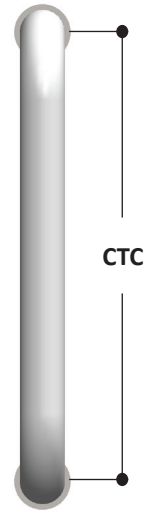

**PL3E12 Glass Mounted Straight Style Handle**

CAT. NO.	CTC	FINISH
PL3E12ANO	12"	Clear Anodized
PL3E12BRZ	12"	Dark Bronze Anodized
PL3E12BS	12"	Brushed Stainless Steel
PL3E12PS	12"	Polished Stainless Steel
PL3E12SB	12"	Satin Brass
PL3E12PB	12"	Polished Brass
<b>Back To Back Handles</b>		
<b>Glass Hole Required:</b> 5/8" Diameter		
<b>Construction:</b> 1" Diameter Stainless Steel or Brass Tubing		
<b>Glass Thickness:</b> 3/8" to 3/4"		
Extra Bolts Included for 1-3/4" Aluminum Door		
<b>Bolt Spec:</b> M8x1.25		
3mm Hex Key / Allen Wrench Included		