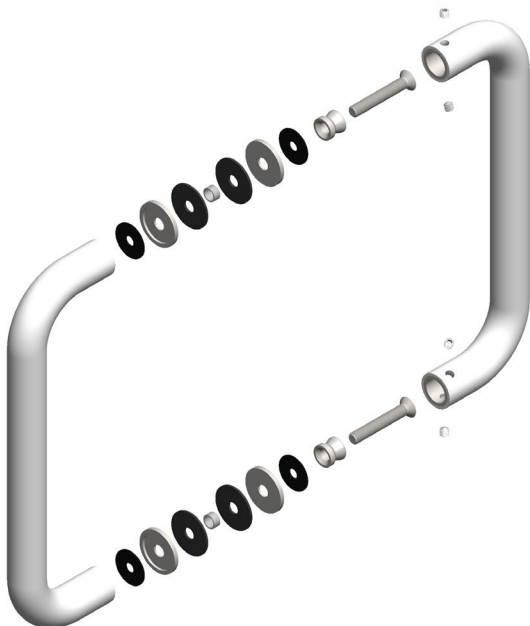

**PL3E12 Glass Mounted Straight Style Handle**

CAT. NO.	CTC	FINISH
PL3E12ANO	12"	Clear Anodized
PL3E12BRZ	12"	Dark Bronze Anodized
PL3E12BS	12"	Brushed Stainless Steel
PL3E12PS	12"	Polished Stainless Steel
PL3E12SB	12"	Satin Brass
PL3E12PB	12"	Polished Brass
<b>Back To Back Handles</b>		
<b>Glass Hole Required:</b> 5/8" Diameter		
<b>Construction:</b> 1" Diameter Stainless Steel or Brass Tubing		
<b>Glass Thickness:</b> 3/8" to 3/4"		
Extra Bolts Included for 1-3/4" Aluminum Door		
<b>Bolt Spec:</b> M8x1.25		
3mm Hex Key / Allen Wrench Included		