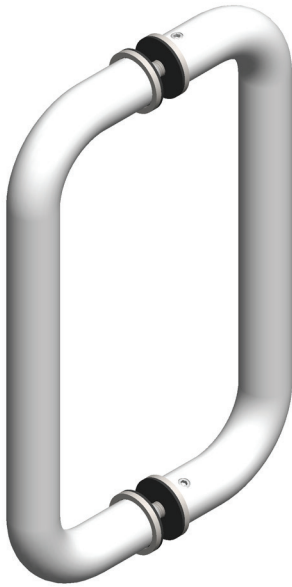

**PL3E12 Glass Mounted Straight Style Handle**

CAT. NO.	CTC	FINISH
PL3E12ANO	12"	Clear Anodized
PL3E12BRZ	12"	Dark Bronze Anodized
PL3E12BS	12"	Brushed Stainless Steel
PL3E12PS	12"	Polished Stainless Steel
PL3E12SB	12"	Satin Brass
PL3E12PB	12"	Polished Brass
<b>Back To Back Handles</b>		
<b>Glass Hole Required:</b> 5/8" Diameter		
<b>Construction:</b> 1" Diameter Stainless Steel or Brass Tubing		
<b>Glass Thickness:</b> 3/8" to 3/4"		
Extra Bolts Included for 1-3/4" Aluminum Door		
<b>Bolt Spec:</b> M8x1.25		
3mm Hex Key / Allen Wrench Included		