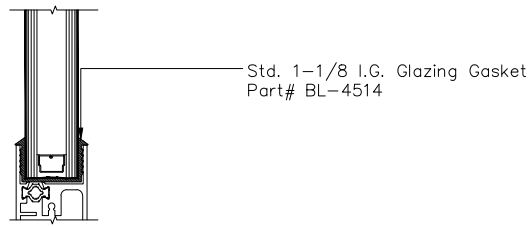

MAX T - SLIDER

SLIDING GLASS DOOR - MEDIUM STILE
SLIDING DOOR / (XXP)

X - SLIDER
O - FIX GLASS

MAX T - SLIDER

SLIDING GLASS DOOR - MEDIUM STILE
 SLIDING DOOR / (XXP)

X - SLIDER
 O - FIX GLASS

① HEAD (@SLIDER)

MAX THERMAL SLIDING DOORS (XXP) SCALE: 6"=1'-0"

③ HEAD (@SLIDER)

MAX THERMAL SLIDING DOORS (XXP) SCALE: 6"=1'-0"

Std. 1-1/8" I.G. Glazing Gasket
 Part# BL-4514

Std. 1/2" Glazing Gasket
 Part# BL-4466

Std. 1/4" Glazing Gasket
 Part# BL-4533

② SILL (@SLIDER)

MAX THERMAL SLIDING DOORS (XXP) SCALE: 6"=1'-0"

④ SILL (@SLIDER)

MAX THERMAL SLIDING DOORS (XXP) SCALE: 6"=1'-0"

Ⓐ OPTIONAL INFILLS

MAX THERMAL SLIDING DOORS (XXP) SCALE: 6"=1'-0"

① JAMB

MAX THERMAL SLIDING DOORS (XXP) SCALE: 6"=1'-0"