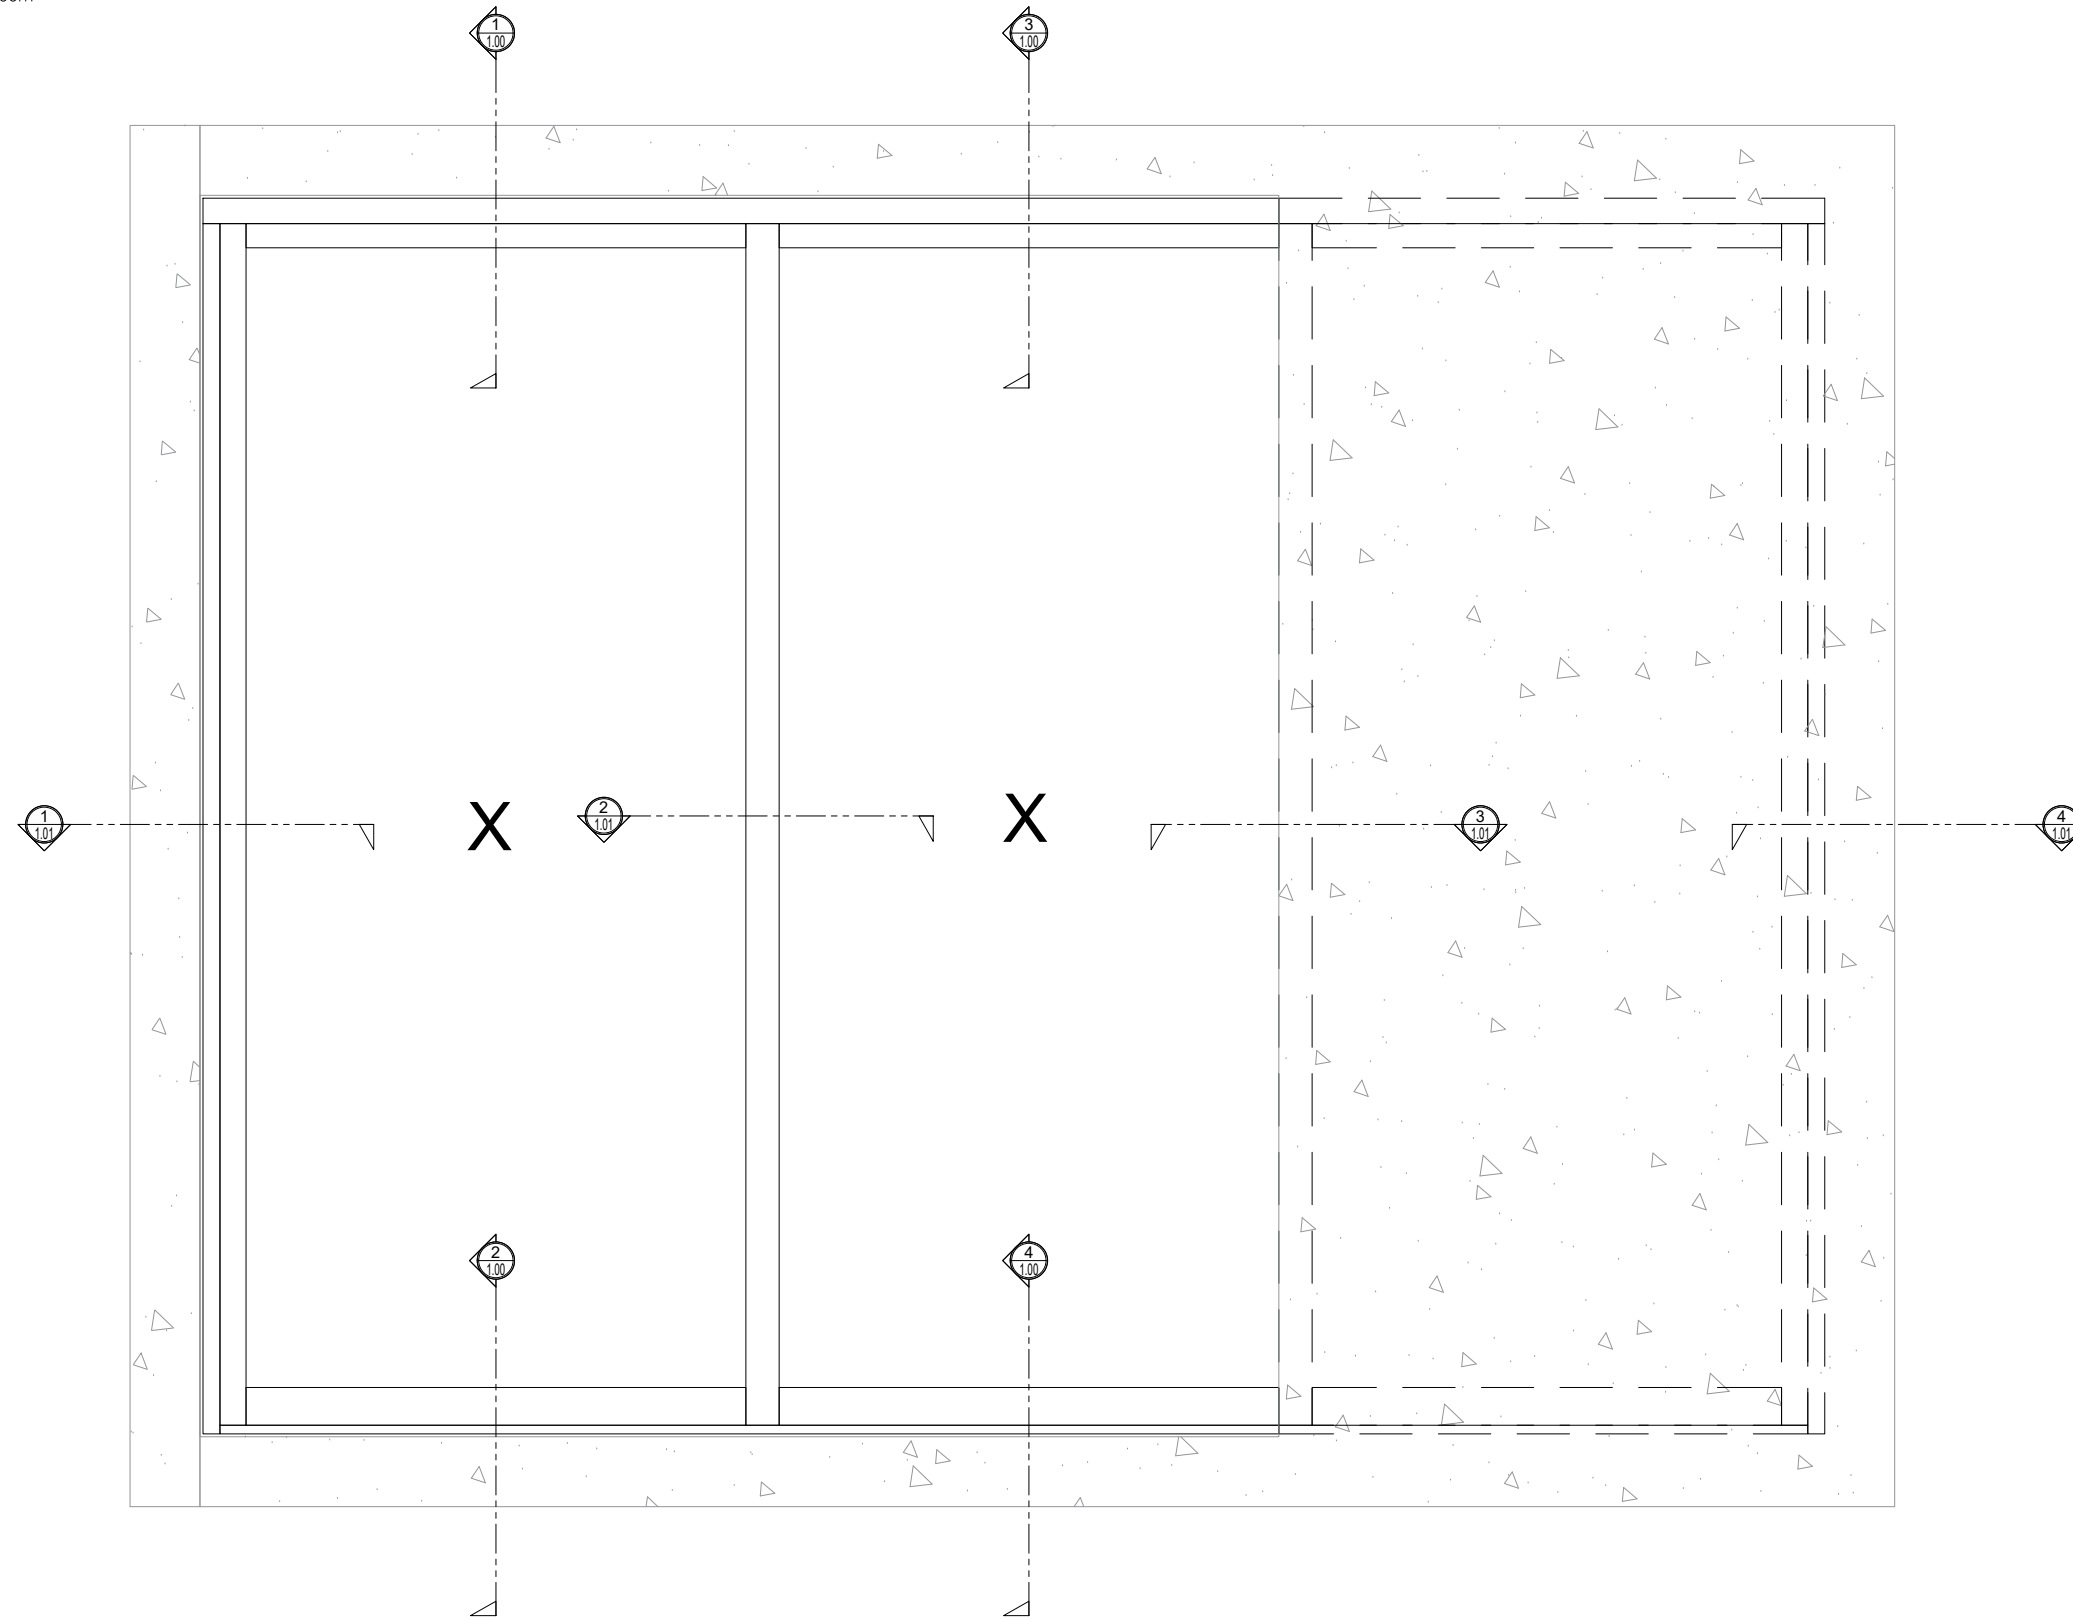

MAX T - SLIDER

SLIDING GLASS DOOR - MEDIUM STILE
SLIDING DOOR / (XXP)

X - SLIDER
O - FIX GLASS

MAX T - SLIDER

SLIDING GLASS DOOR - MEDIUM STILE
 SLIDING DOOR / (XXP)

X - SLIDER
 O - FIX GLASS

① HEAD (@SLIDER)

MAX THERMAL SLIDING DOORS (XXP) SCALE: 6"=1'-0"

③ HEAD (@SLIDER)

MAX THERMAL SLIDING DOORS (XXP) SCALE: 6"=1'-0"

Std. 1-1/8" I.G. Glazing Gasket
 Part# BL-4514

Std. 1/2" Glazing Gasket
 Part# BL-4466

Std. 1/4" Glazing Gasket
 Part# BL-4533

② SILL (@SLIDER)

MAX THERMAL SLIDING DOORS (XXP) SCALE: 6"=1'-0"

④ SILL (@SLIDER)

MAX THERMAL SLIDING DOORS (XXP) SCALE: 6"=1'-0"

Ⓐ OPTIONAL INFILLS

MAX THERMAL SLIDING DOORS (XXP) SCALE: 6"=1'-0"

① JAMB

MAX THERMAL SLIDING DOORS (XXP) SCALE: 6"=1'-0"

② VERTICAL

MAX THERMAL SLIDING DOORS (XXP) SCALE: 6"=1'-0"

③ VERTICAL

MAX THERMAL SLIDING DOORS (XXP) SCALE: 6"=1'-0"

④ JAMB

MAX THERMAL SLIDING DOORS (XXP) SCALE: 6"=1'-0"