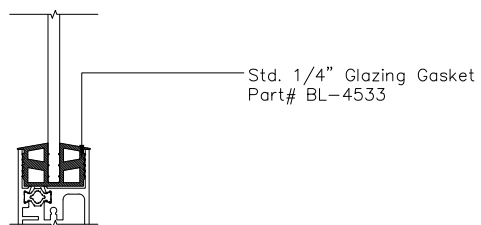

MAX T - SLIDER

SLIDING GLASS DOOR - MEDIUM STILE
SLIDING DOOR / (XXP)

X - SLIDER
O - FIX GLASS

MAX T - SLIDER

SLIDING GLASS DOOR - MEDIUM STILE
 SLIDING DOOR / (XXP)

X - SLIDER
 O - FIX GLASS

① HEAD (@SLIDER)

MAX THERMAL SLIDING DOORS (XXP) SCALE: 6"=1'-0"

③ HEAD (@SLIDER)

MAX THERMAL SLIDING DOORS (XXP) SCALE: 6"=1'-0"

Std. 1-1/8" I.G. Glazing Gasket
 Part# BL-4514

Std. 1/2" Glazing Gasket
 Part# BL-4466

Std. 1/4" Glazing Gasket
 Part# BL-4533

② SILL (@SLIDER)

MAX THERMAL SLIDING DOORS (XXP) SCALE: 6"=1'-0"

④ SILL (@SLIDER)

MAX THERMAL SLIDING DOORS (XXP) SCALE: 6"=1'-0"

Ⓐ OPTIONAL INFILLS

MAX THERMAL SLIDING DOORS (XXP) SCALE: 6"=1'-0"

① JAMB

MAX THERMAL SLIDING DOORS (XXP) SCALE: 6"=1'-0"

② VERTICAL

MAX THERMAL SLIDING DOORS (XXP) SCALE: 6"=1'-0"

③ VERTICAL

MAX THERMAL SLIDING DOORS (XXP) SCALE: 6"=1'-0"

④ JAMB

MAX THERMAL SLIDING DOORS (XXP) SCALE: 6"=1'-0"