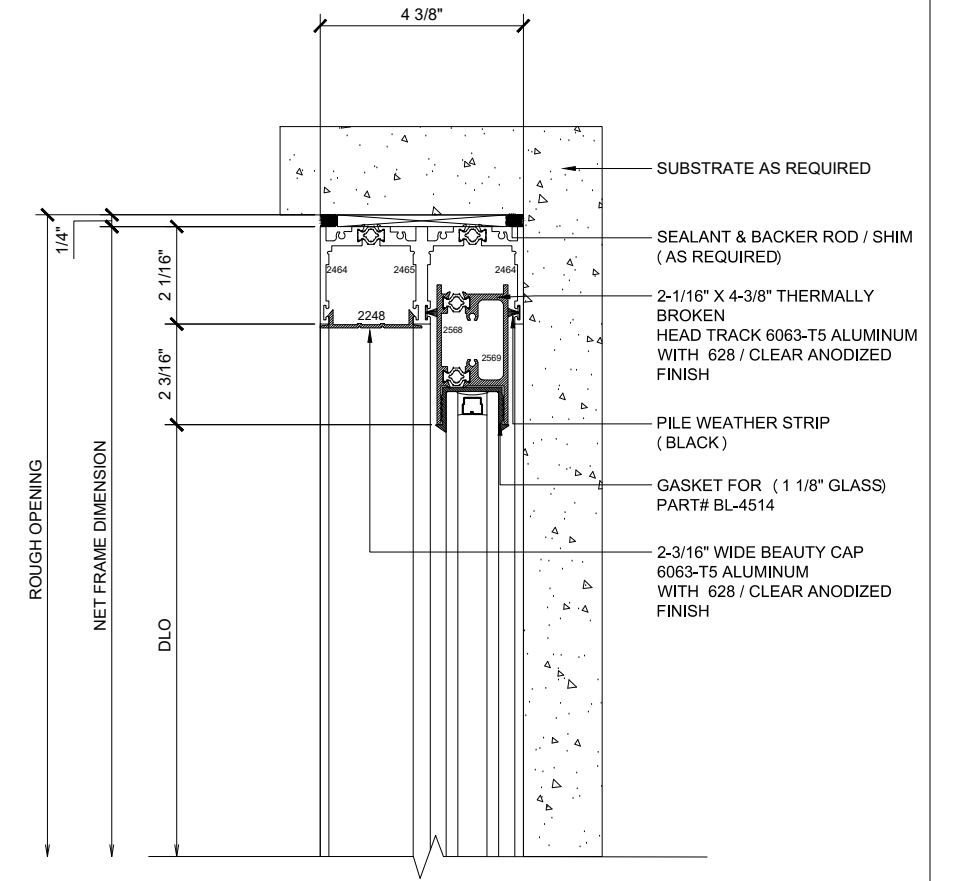

MAX T - SLIDER

SLIDING GLASS DOOR - MEDIUM STILE
SLIDING DOOR / (XXP)

X - SLIDER
O - FIX GLASS

MAX T - SLIDER

SLIDING GLASS DOOR - MEDIUM STILE
 SLIDING DOOR / (XXP)

X - SLIDER
 O - FIX GLASS

① HEAD (@SLIDER)

MAX THERMAL SLIDING DOORS (XXP) SCALE: 6"=1'-0"

③ HEAD (@SLIDER)

MAX THERMAL SLIDING DOORS (XXP) SCALE: 6"=1'-0"

Std. 1-1/8" I.G. Glazing Gasket
 Part# BL-4514

Std. 1/2" Glazing Gasket
 Part# BL-4466

Std. 1/4" Glazing Gasket
 Part# BL-4533

② SILL (@SLIDER)

MAX THERMAL SLIDING DOORS (XXP) SCALE: 6"=1'-0"

④ SILL (@SLIDER)

MAX THERMAL SLIDING DOORS (XXP) SCALE: 6"=1'-0"

Ⓐ OPTIONAL INFILLS

MAX THERMAL SLIDING DOORS (XXP) SCALE: 6"=1'-0"

① JAMB

MAX THERMAL SLIDING DOORS (XXP) SCALE: 6"=1'-0"

② VERTICAL

MAX THERMAL SLIDING DOORS (XXP) SCALE: 6"=1'-0"

③ VERTICAL

MAX THERMAL SLIDING DOORS (XXP) SCALE: 6"=1'-0"

④ JAMB

MAX THERMAL SLIDING DOORS (XXP) SCALE: 6"=1'-0"