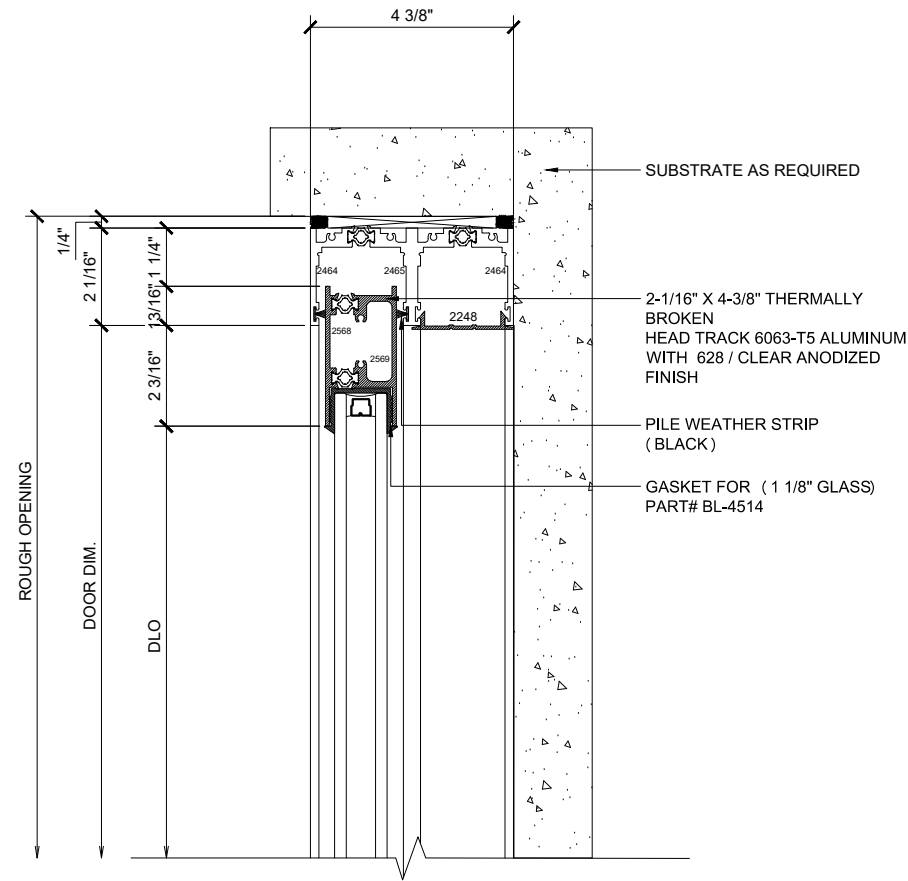

MAX T - SLIDER

SLIDING GLASS DOOR - MEDIUM STILE
SLIDING DOOR / (XXP)

X - SLIDER
O - FIX GLASS

MAX T - SLIDER

SLIDING GLASS DOOR - MEDIUM STILE
 SLIDING DOOR / (XXP)

X - SLIDER
 O - FIX GLASS

① HEAD (@SLIDER)

MAX THERMAL SLIDING DOORS (XXP) SCALE: 6"=1'-0"

③ HEAD (@SLIDER)

MAX THERMAL SLIDING DOORS (XXP) SCALE: 6"=1'-0"

Std. 1-1/8" I.G. Glazing Gasket
 Part# BL-4514

Std. 1/2" Glazing Gasket
 Part# BL-4466

Std. 1/4" Glazing Gasket
 Part# BL-4533

② SILL (@SLIDER)

MAX THERMAL SLIDING DOORS (XXP) SCALE: 6"=1'-0"

④ SILL (@SLIDER)

MAX THERMAL SLIDING DOORS (XXP) SCALE: 6"=1'-0"

Ⓐ OPTIONAL INFILLS

MAX THERMAL SLIDING DOORS (XXP) SCALE: 6"=1'-0"

① JAMB

MAX THERMAL SLIDING DOORS (XXP) SCALE: 6"=1'-0"

② VERTICAL

MAX THERMAL SLIDING DOORS (XXP) SCALE: 6"=1'-0"

③ VERTICAL

MAX THERMAL SLIDING DOORS (XXP) SCALE: 6"=1'-0"

④ JAMB

MAX THERMAL SLIDING DOORS (XXP) SCALE: 6"=1'-0"