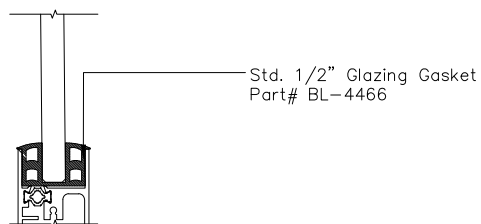

MAX T - SLIDER

SLIDING GLASS DOOR - MEDIUM STILE
SLIDING DOOR / (XXP)

X - SLIDER
O - FIX GLASS

MAX T - SLIDER

SLIDING GLASS DOOR - MEDIUM STILE
 SLIDING DOOR / (XXP)

X - SLIDER
 O - FIX GLASS

① HEAD (@SLIDER)

MAX THERMAL SLIDING DOORS (XXP) SCALE: 6"=1'-0"

③ HEAD (@SLIDER)

MAX THERMAL SLIDING DOORS (XXP) SCALE: 6"=1'-0"

Std. 1-1/8" I.G. Glazing Gasket
 Part# BL-4514

Std. 1/2" Glazing Gasket
 Part# BL-4466

Std. 1/4" Glazing Gasket
 Part# BL-4533

② SILL (@SLIDER)

MAX THERMAL SLIDING DOORS (XXP) SCALE: 6"=1'-0"

④ SILL (@SLIDER)

MAX THERMAL SLIDING DOORS (XXP) SCALE: 6"=1'-0"

Ⓐ OPTIONAL INFILLS

MAX THERMAL SLIDING DOORS (XXP) SCALE: 6"=1'-0"

① JAMB

MAX THERMAL SLIDING DOORS (XXP) SCALE: 6"=1'-0"

② VERTICAL

MAX THERMAL SLIDING DOORS (XXP) SCALE: 6"=1'-0"

③ VERTICAL

MAX THERMAL SLIDING DOORS (XXP) SCALE: 6"=1'-0"

④ JAMB

MAX THERMAL SLIDING DOORS (XXP) SCALE: 6"=1'-0"