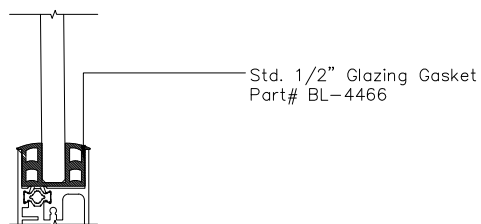

A OPTIONAL INFILLS

MAX THERMAL SLIDING DOORS (OX-XO) SCALE: 6"=1'-0"