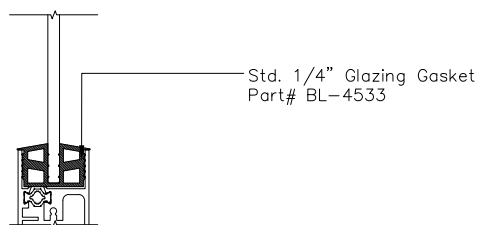

A OPTIONAL INFILLS

MAX THERMAL SLIDING DOORS (OX-XO) SCALE: 6"=1'-0"