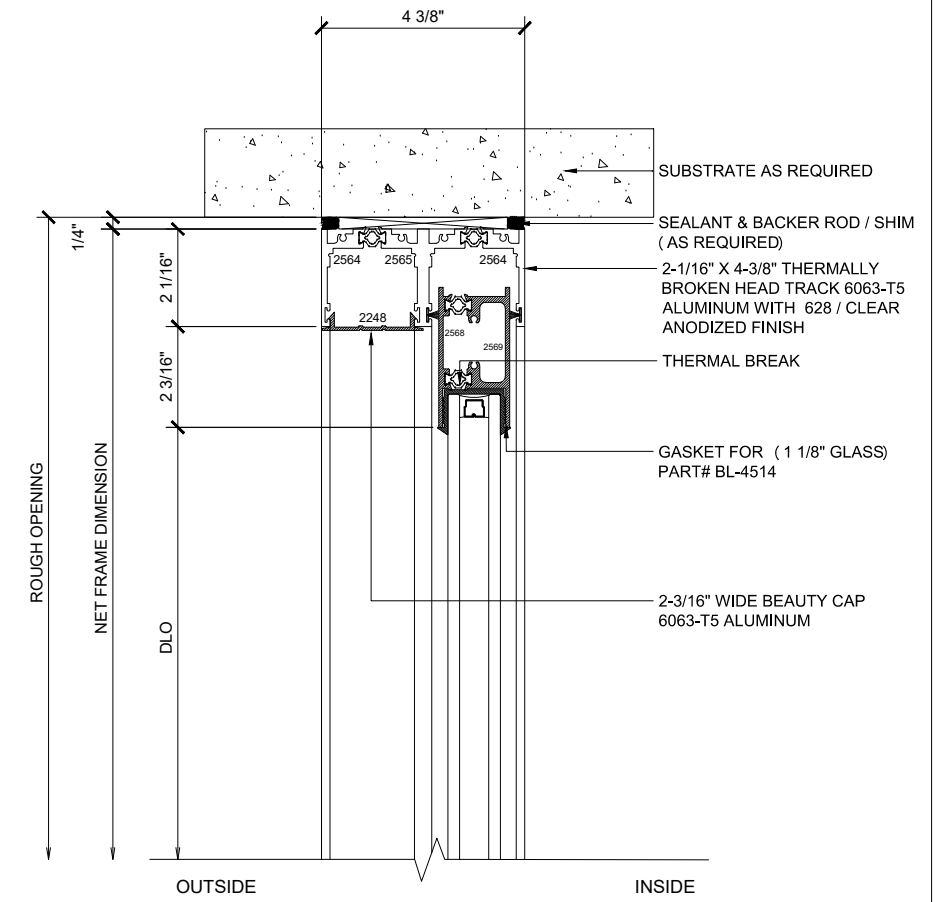

## MAX T - SLIDER

SLIDING GLASS DOOR - MEDIUM STILE  
 FIXED PANEL / SLIDING DOOR (OXXO) | LEFT 90° INSIDE CORNER

X - SLIDER  
 O - FIX GLASS

### ① HEAD (@FIXED)

MAX THERMAL SLIDING DOORS (OX-XO) SCALE: 6"=1'-0"