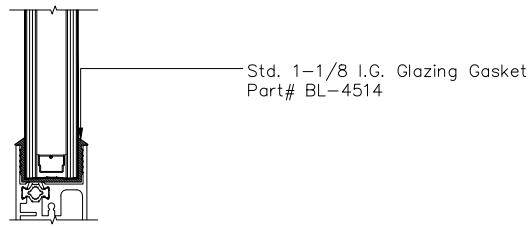

A OPTIONAL INFILLS

MAX THERMAL SLIDING DOORS (OX-XO) SCALE: 6"=1'-0"