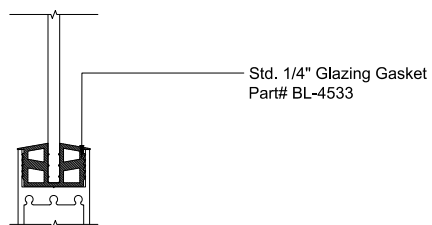

MAX SLIDER

SLIDING GLASS DOOR - MEDIUM STILE
SLIDING DOOR / SLIDING DOOR (XX)

X - SLIDER
X - SLIDER

MAX SLIDER

SLIDING GLASS DOOR - MEDIUM STILE
 SLIDING DOOR / SLIDING DOOR (XX)

X - SLIDER
 X - SLIDER

① HEAD (@SLIDER)

MAX SLIDING DOORS (X0) SCALE: 6"=1'-0"

③ HEAD (@FIXED)

MAX SLIDING DOORS (X0) SCALE: 6"=1'-0"

Std. 1-1/8 I.G. Glazing Gasket
Part# BL-4514

Std. 1/2" Glazing Gasket
Part# BL-4466

Std. 1/4" Glazing Gasket
Part# BL-4533

Ⓐ OPTIONAL INFILLS

MAX SLIDING DOORS (X0) SCALE: 6"=1'-0"

② SILL (@ SLIDER)

MAX SLIDING DOORS (X0) SCALE: 6"=1'-0"

④ SILL (@ FIXED)

MAX SLIDING DOORS (X0) SCALE: 6"=1'-0"

① JAMB

MAX SLIDING DOORS (X0)

SCALE: 6"=1'-0"

② VERTICAL

MAX SLIDING DOORS (X0)

SCALE: 6"=1'-0"

③ JAMB

MAX SLIDING DOORS (X0)

SCALE: 6"=1'-0"