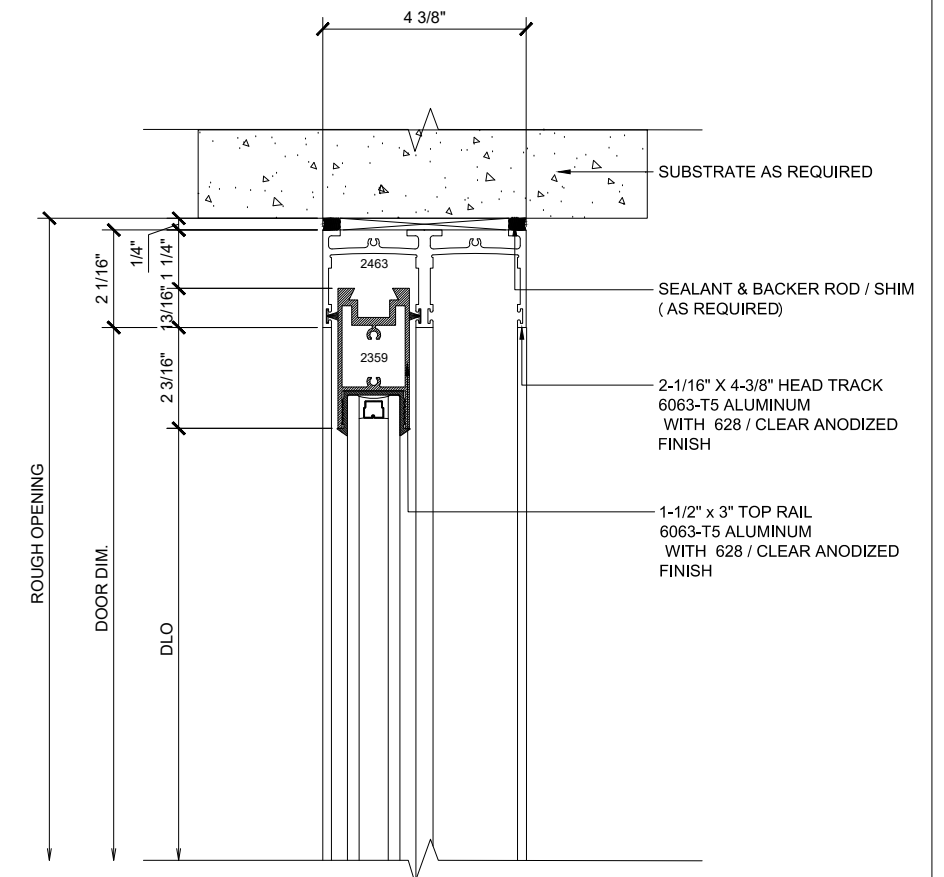

MAX SLIDER

SLIDING GLASS DOOR - MEDIUM STILE
SLIDING DOOR / SLIDING DOOR (XX)

X - SLIDER
X - SLIDER

MAX SLIDER

SLIDING GLASS DOOR - MEDIUM STILE
 SLIDING DOOR / SLIDING DOOR (XX)

X - SLIDER
 X - SLIDER

① HEAD (@SLIDER)

MAX SLIDING DOORS (X0) SCALE: 6"=1'-0"

③ HEAD (@FIXED)

MAX SLIDING DOORS (X0) SCALE: 6"=1'-0"

Std. 1-1/8 I.G. Glazing Gasket
Part# BL-4514

Std. 1/2" Glazing Gasket
Part# BL-4466

Std. 1/4" Glazing Gasket
Part# BL-4533

Ⓐ OPTIONAL INFILLS

MAX SLIDING DOORS (X0) SCALE: 6"=1'-0"

② SILL (@ SLIDER)

MAX SLIDING DOORS (X0) SCALE: 6"=1'-0"

④ SILL (@ FIXED)

MAX SLIDING DOORS (X0) SCALE: 6"=1'-0"

① JAMB

MAX SLIDING DOORS (X0)

SCALE: 6"=1'-0"

② VERTICAL

MAX SLIDING DOORS (X0)

SCALE: 6"=1'-0"

③ JAMB

MAX SLIDING DOORS (X0)

SCALE: 6"=1'-0"