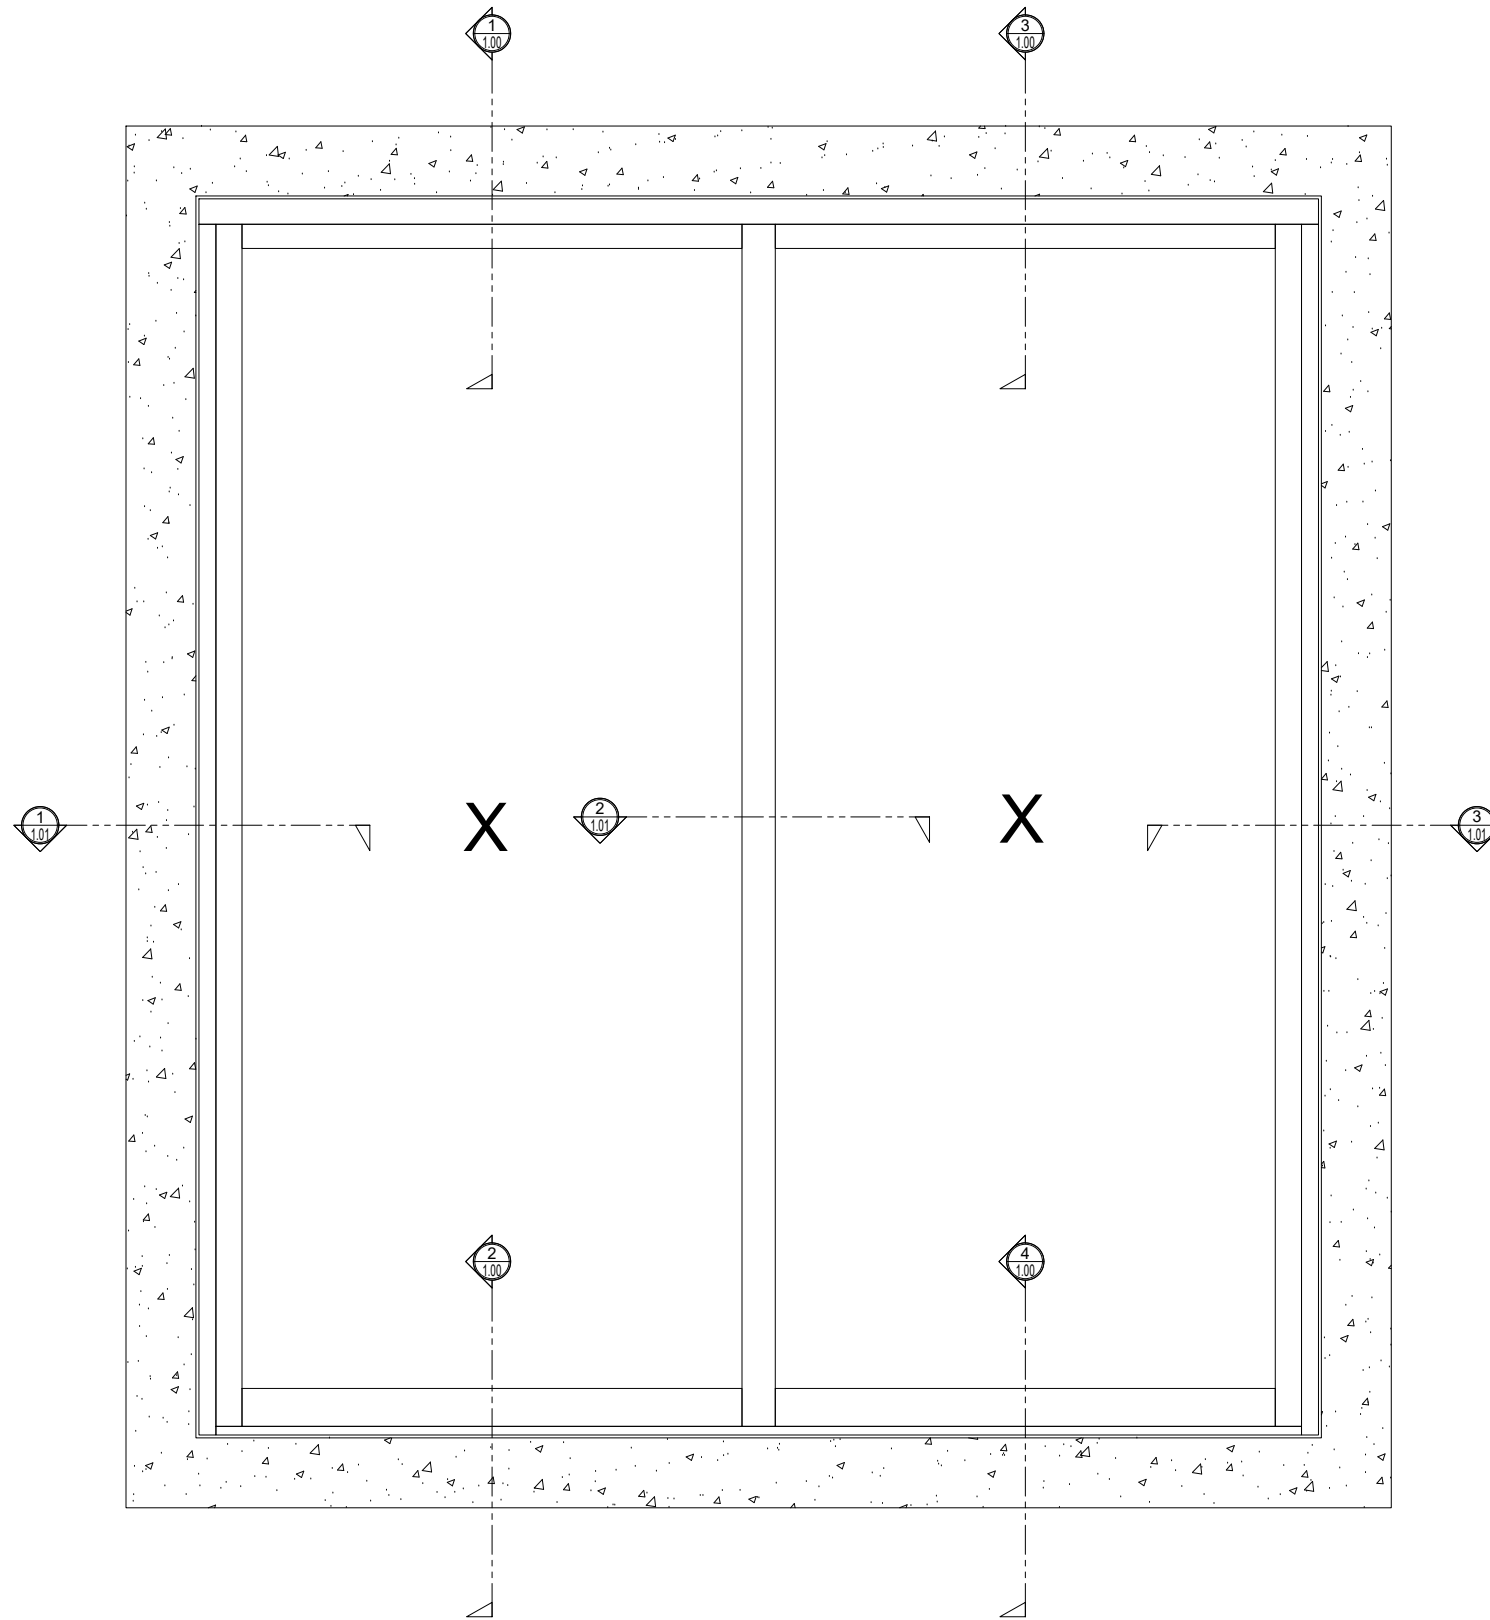

MAX SLIDER

SLIDING GLASS DOOR - MEDIUM STILE
SLIDING DOOR / SLIDING DOOR (XX)

X - SLIDER
X - SLIDER

MAX SLIDER

SLIDING GLASS DOOR - MEDIUM STILE
 SLIDING DOOR / SLIDING DOOR (XX)

X - SLIDER
 X - SLIDER

① HEAD (@SLIDER)

MAX SLIDING DOORS (X0) SCALE: 6"=1'-0"

③ HEAD (@FIXED)

MAX SLIDING DOORS (X0) SCALE: 6"=1'-0"

Std. 1-1/8 I.G. Glazing Gasket
Part# BL-4514

Std. 1/2" Glazing Gasket
Part# BL-4466

Std. 1/4" Glazing Gasket
Part# BL-4533

Ⓐ OPTIONAL INFILLS

MAX SLIDING DOORS (X0) SCALE: 6"=1'-0"

② SILL (@ SLIDER)

MAX SLIDING DOORS (X0) SCALE: 6"=1'-0"

④ SILL (@ FIXED)

MAX SLIDING DOORS (X0) SCALE: 6"=1'-0"

① JAMB

MAX SLIDING DOORS (X0)

SCALE: 6"=1'-0"

② VERTICAL

MAX SLIDING DOORS (X0)

SCALE: 6"=1'-0"

③ JAMB

MAX SLIDING DOORS (X0)

SCALE: 6"=1'-0"