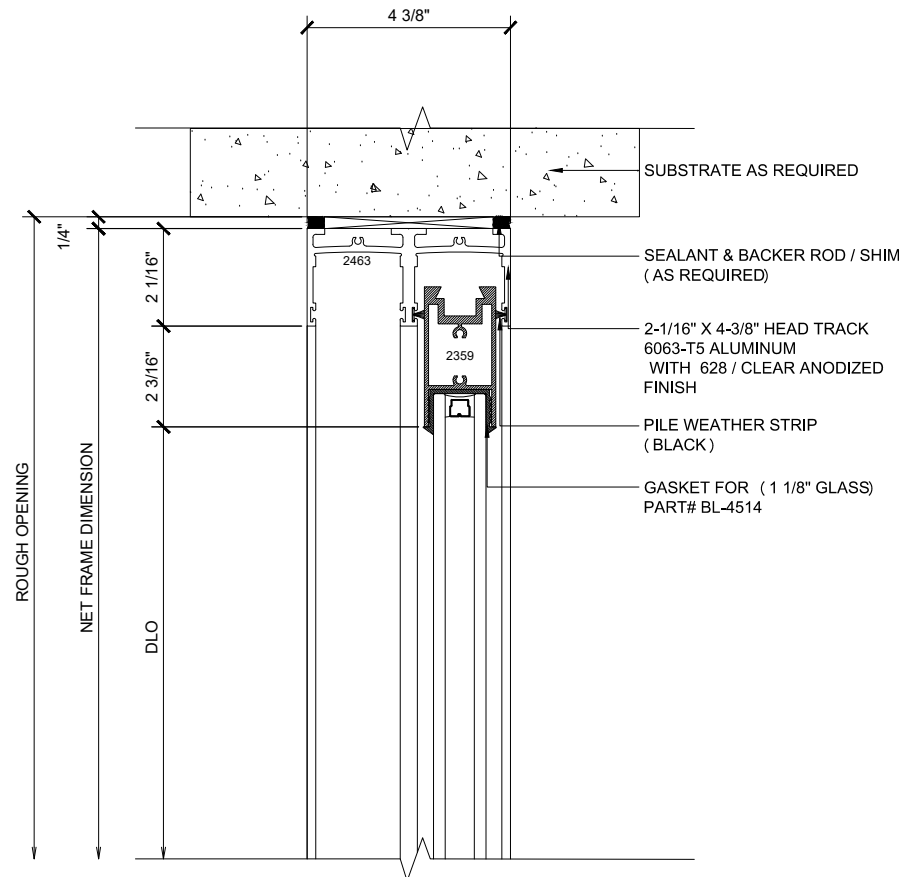

MAX SLIDER

SLIDING GLASS DOOR - MEDIUM STILE
SLIDING DOOR / SLIDING DOOR (XX)

X - SLIDER
X - SLIDER

MAX SLIDER

SLIDING GLASS DOOR - MEDIUM STILE
 SLIDING DOOR / SLIDING DOOR (XX)

X - SLIDER
 X - SLIDER

① HEAD (@SLIDER)

MAX SLIDING DOORS (X0) SCALE: 6"=1'-0"

③ HEAD (@FIXED)

MAX SLIDING DOORS (X0) SCALE: 6"=1'-0"

Std. 1-1/8 I.G. Glazing Gasket
Part# BL-4514

Std. 1/2" Glazing Gasket
Part# BL-4466

Std. 1/4" Glazing Gasket
Part# BL-4533

Ⓐ OPTIONAL INFILLS

MAX SLIDING DOORS (X0) SCALE: 6"=1'-0"

② SILL (@ SLIDER)

MAX SLIDING DOORS (X0) SCALE: 6"=1'-0"

④ SILL (@ FIXED)

MAX SLIDING DOORS (X0) SCALE: 6"=1'-0"

① JAMB

MAX SLIDING DOORS (X0)

SCALE: 6"=1'-0"

② VERTICAL

MAX SLIDING DOORS (X0)

SCALE: 6"=1'-0"

③ JAMB

MAX SLIDING DOORS (X0)

SCALE: 6"=1'-0"