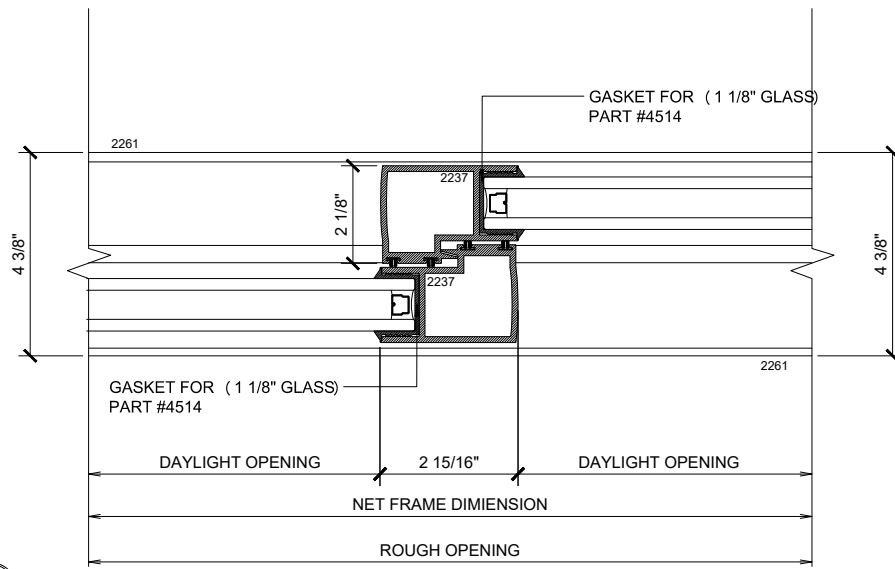

MAX SLIDING DOORS (X0) SCALE: 6"=1'-0"

③ HEAD (@FIXED)

MAX SLIDING DOORS (X0) SCALE: 6"=1'-0"

Std. 1-1/8 I.G. Glazing Gasket
Part# BL-4514

Std. 1/2" Glazing Gasket
Part# BL-4466

Std. 1/4" Glazing Gasket
Part# BL-4533

Ⓐ OPTIONAL INFILLS

MAX SLIDING DOORS (X0) SCALE: 6"=1'-0"

② SILL (@ SLIDER)

MAX SLIDING DOORS (X0) SCALE: 6"=1'-0"

④ SILL (@ FIXED)

MAX SLIDING DOORS (X0) SCALE: 6"=1'-0"

① JAMB

MAX SLIDING DOORS (X0)

SCALE: 6"=1'-0"

② VERTICAL

MAX SLIDING DOORS (X0)

SCALE: 6"=1'-0"

③ JAMB

MAX SLIDING DOORS (X0)

SCALE: 6"=1'-0"