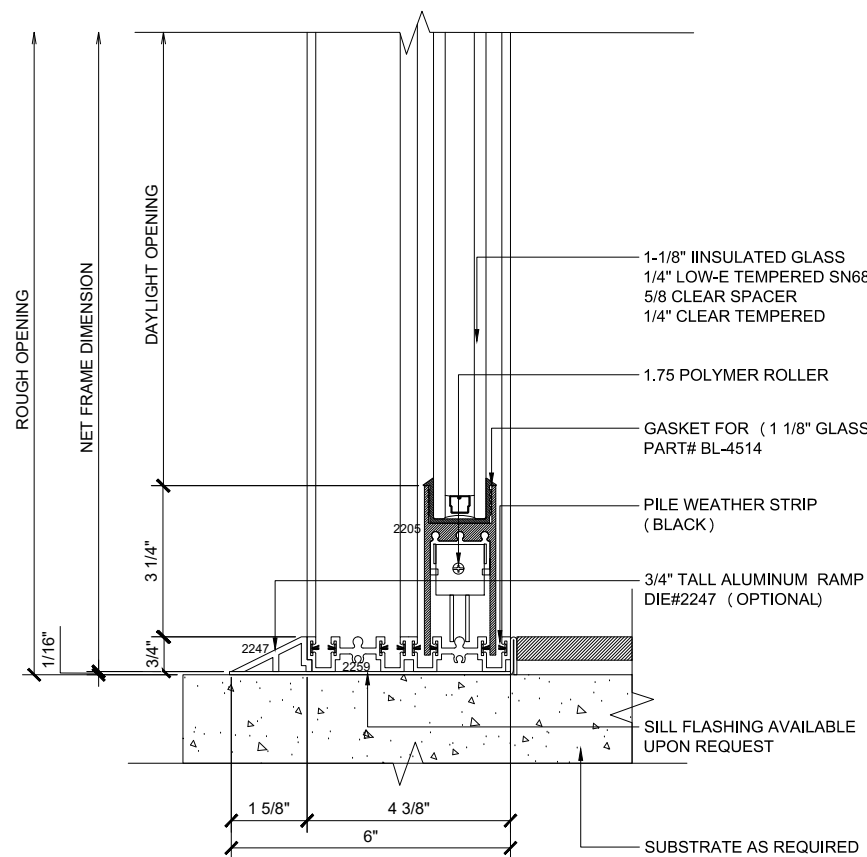

MAX SLIDING DOORS (X0) SCALE: 6"=1'-0"

③ HEAD (@FIXED)

MAX SLIDING DOORS (X0) SCALE: 6"=1'-0"

Std. 1-1/8 I.G. Glazing Gasket
Part# BL-4514

Std. 1/2" Glazing Gasket
Part# BL-4466

Std. 1/4" Glazing Gasket
Part# BL-4533

Ⓐ OPTIONAL INFILLS

MAX SLIDING DOORS (X0) SCALE: 6"=1'-0"

② SILL (@ SLIDER)

MAX SLIDING DOORS (X0) SCALE: 6"=1'-0"

④ SILL (@ FIXED)

MAX SLIDING DOORS (X0) SCALE: 6"=1'-0"

① JAMB

MAX SLIDING DOORS (X0)

SCALE: 6"=1'-0"

② VERTICAL

MAX SLIDING DOORS (X0)

SCALE: 6"=1'-0"

③ JAMB

MAX SLIDING DOORS (X0)

SCALE: 6"=1'-0"