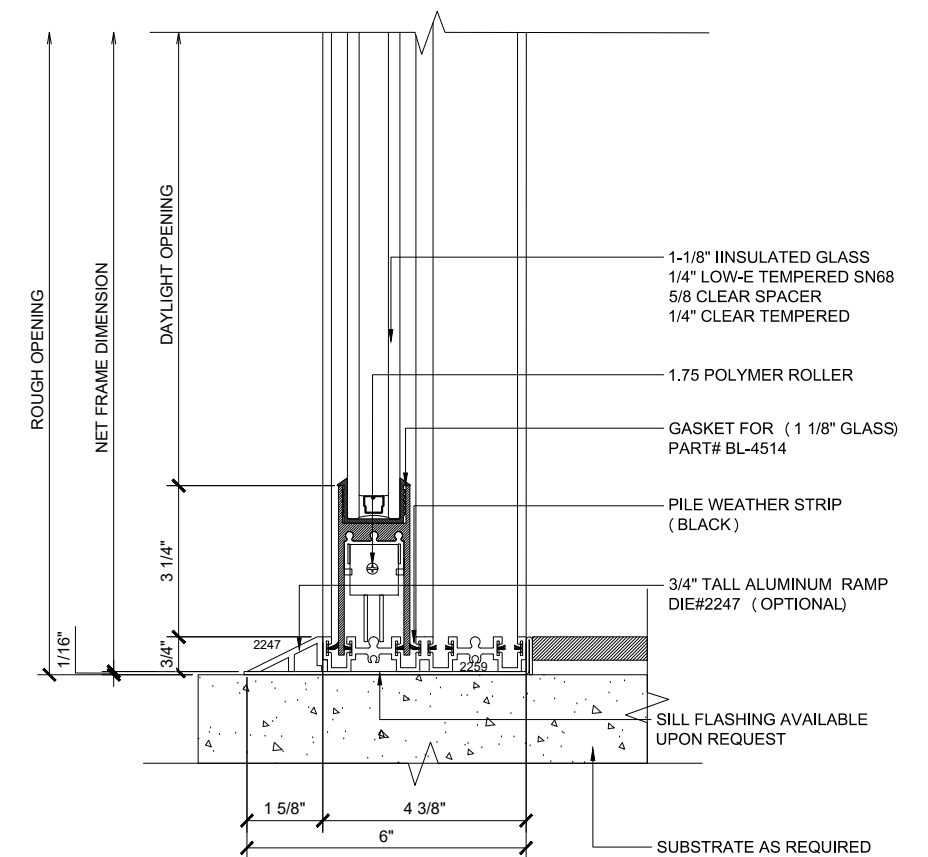

MAX SLIDING DOORS (X0) SCALE: 6"=1'-0"

③ HEAD (@FIXED)

MAX SLIDING DOORS (X0) SCALE: 6"=1'-0"

Std. 1-1/8 I.G. Glazing Gasket
Part# BL-4514

Std. 1/2" Glazing Gasket
Part# BL-4466

Std. 1/4" Glazing Gasket
Part# BL-4533

Ⓐ OPTIONAL INFILLS

MAX SLIDING DOORS (X0) SCALE: 6"=1'-0"

② SILL (@ SLIDER)

MAX SLIDING DOORS (X0) SCALE: 6"=1'-0"

④ SILL (@ FIXED)

MAX SLIDING DOORS (X0) SCALE: 6"=1'-0"

① JAMB

MAX SLIDING DOORS (X0)

SCALE: 6"=1'-0"

② VERTICAL

MAX SLIDING DOORS (X0)

SCALE: 6"=1'-0"

③ JAMB

MAX SLIDING DOORS (X0)

SCALE: 6"=1'-0"