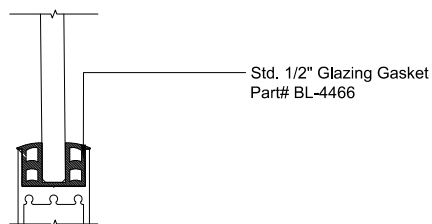

MAX SLIDER

SLIDING GLASS DOOR - MEDIUM STILE
SLIDING DOOR / SLIDING DOOR (XX)

X - SLIDER
X - SLIDER

MAX SLIDER

SLIDING GLASS DOOR - MEDIUM STILE
 SLIDING DOOR / SLIDING DOOR (XX)

X - SLIDER
 X - SLIDER

① HEAD (@SLIDER)

MAX SLIDING DOORS (X0) SCALE: 6"=1'-0"

③ HEAD (@FIXED)

MAX SLIDING DOORS (X0) SCALE: 6"=1'-0"

Std. 1-1/8 I.G. Glazing Gasket
Part# BL-4514

Std. 1/2" Glazing Gasket
Part# BL-4466

Std. 1/4" Glazing Gasket
Part# BL-4533

Ⓐ OPTIONAL INFILLS

MAX SLIDING DOORS (X0) SCALE: 6"=1'-0"

② SILL (@ SLIDER)

MAX SLIDING DOORS (X0) SCALE: 6"=1'-0"

④ SILL (@ FIXED)

MAX SLIDING DOORS (X0) SCALE: 6"=1'-0"

① JAMB

MAX SLIDING DOORS (X0)

SCALE: 6"=1'-0"

② VERTICAL

MAX SLIDING DOORS (X0)

SCALE: 6"=1'-0"

③ JAMB

MAX SLIDING DOORS (X0)

SCALE: 6"=1'-0"