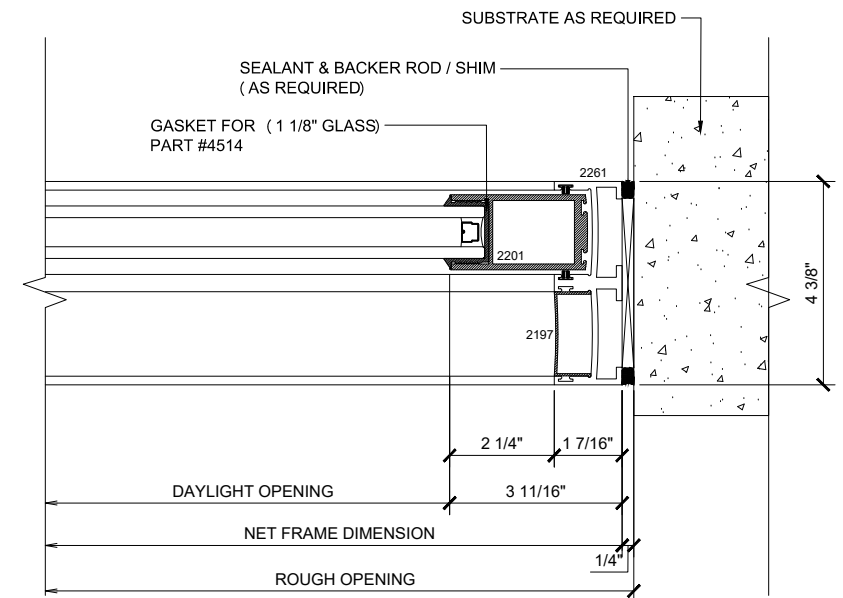

MAX SLIDING DOORS (X0) SCALE: 6"=1'-0"

③ HEAD (@FIXED)

MAX SLIDING DOORS (X0) SCALE: 6"=1'-0"

Std. 1-1/8 I.G. Glazing Gasket
Part# BL-4514

Std. 1/2" Glazing Gasket
Part# BL-4466

Std. 1/4" Glazing Gasket
Part# BL-4533

Ⓐ OPTIONAL INFILLS

MAX SLIDING DOORS (X0) SCALE: 6"=1'-0"

② SILL (@ SLIDER)

MAX SLIDING DOORS (X0) SCALE: 6"=1'-0"

④ SILL (@ FIXED)

MAX SLIDING DOORS (X0) SCALE: 6"=1'-0"

① JAMB

MAX SLIDING DOORS (X0)

SCALE: 6"=1'-0"

② VERTICAL

MAX SLIDING DOORS (X0)

SCALE: 6"=1'-0"

③ JAMB

MAX SLIDING DOORS (X0)

SCALE: 6"=1'-0"