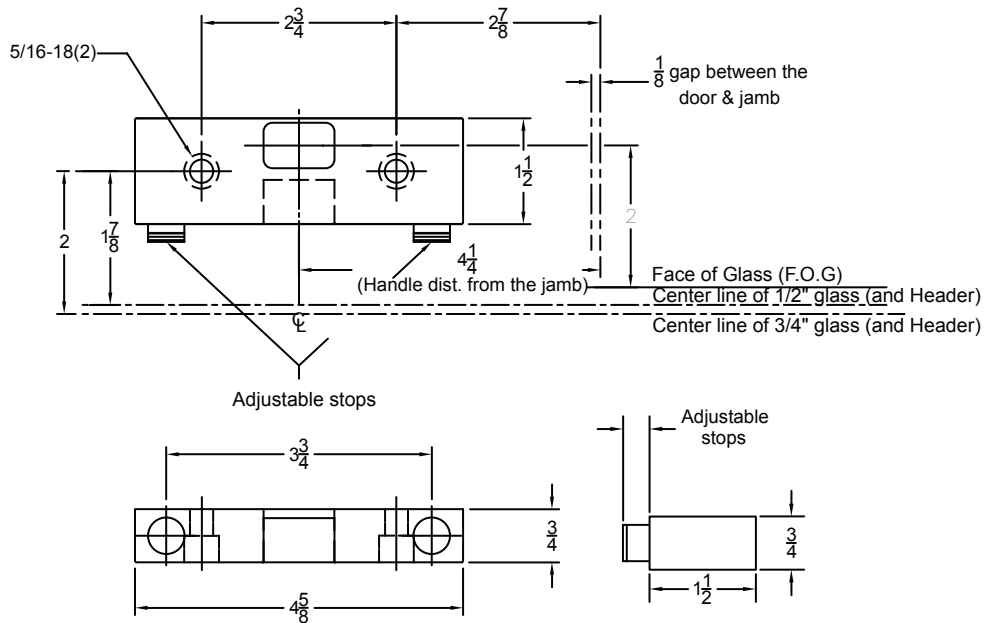

PL100 PANIC MANUAL STRIKES

MPS2 / DOUBLE DOOR

MPS1 / SINGLE DOOR

SPECIFICATIONS:

- Material
303 Grade Stainless Steel
- Finish Available
#8 polished stainless steel
#4 brushed stainless steel