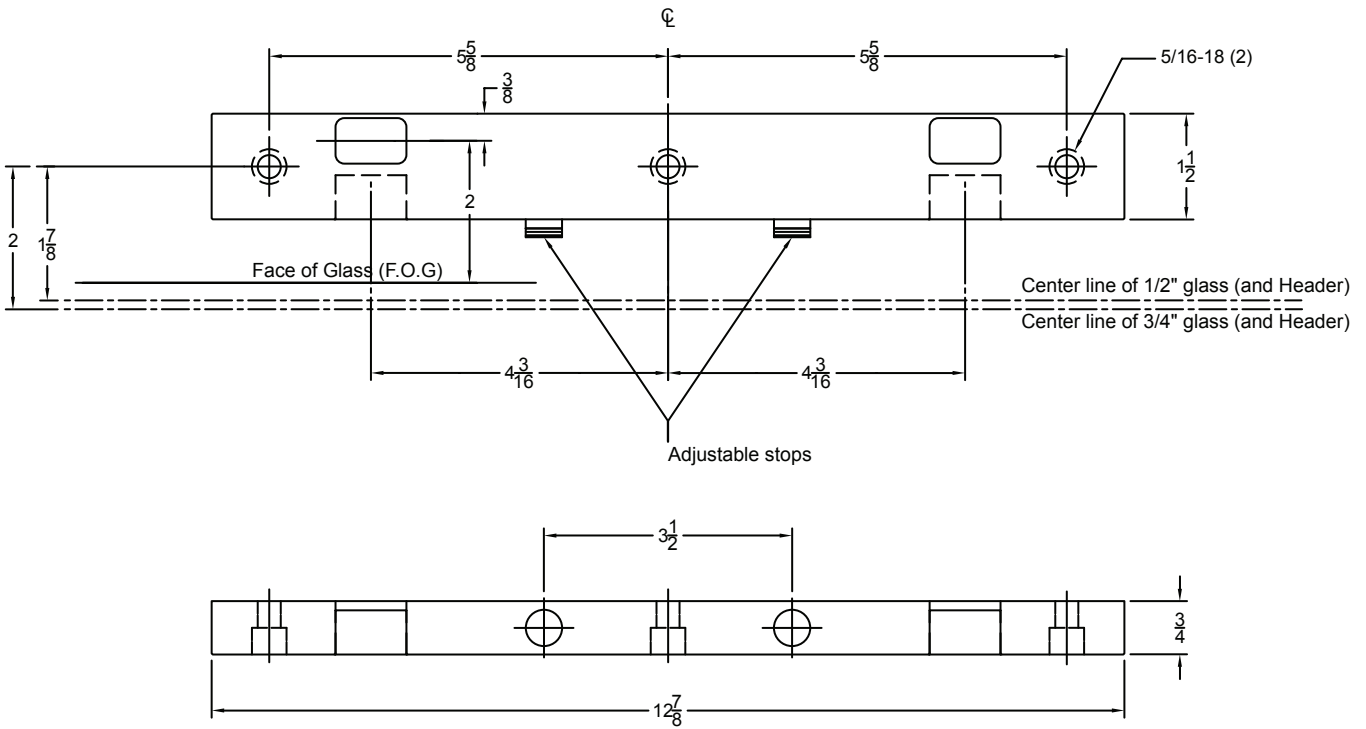

PL100 PANIC MANUAL STRIKES

MPS2 / DOUBLE DOOR

MPS1 / SINGLE DOOR

SPECIFICATIONS:

- Material
303 Grade Stainless Steel
- Finish Available
#8 polished stainless steel
#4 brushed stainless steel