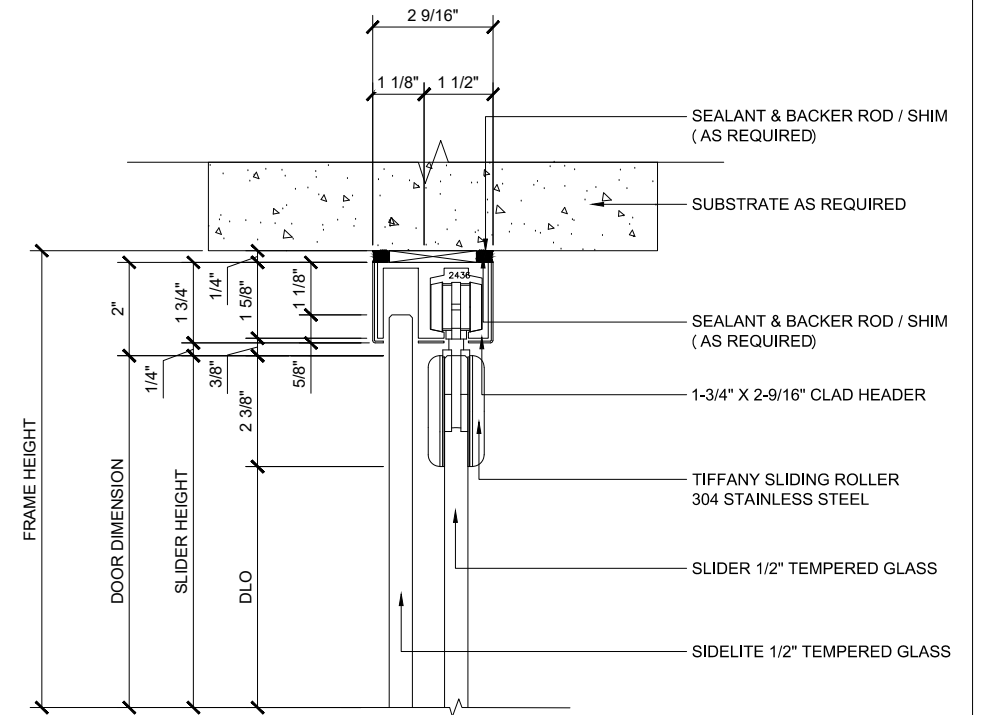

## TIFFANY SYSTEM

SLIDING GLASS DOOR  
 SLIDING DOOR (XO)

X - SLIDER  
 0 - SIDELITE  
 SHPST

① HEADER (@SLIDER)

TIFFANY SLIDING DOORS (OXXO) SCALE: 6"=1'-0"

③ HEADER (@SIDELITE)

TIFFANY SLIDING DOORS (OXXO) SCALE: 6"=1'-0"

© TIFFANY STOP

TIFFANY SLIDING DOORS (OXXO) SCALE: 6"=1'-0"

© TIFFANY SLIDING DOOR GUIDE

TIFFANY SLIDING DOORS (OXXO) SCALE: 6"=1'-0"

© FINGER PULL

TIFFANY SLIDING DOORS (OXXO) SCALE: 6"=1'-0"

② SILL (@SLIDER)