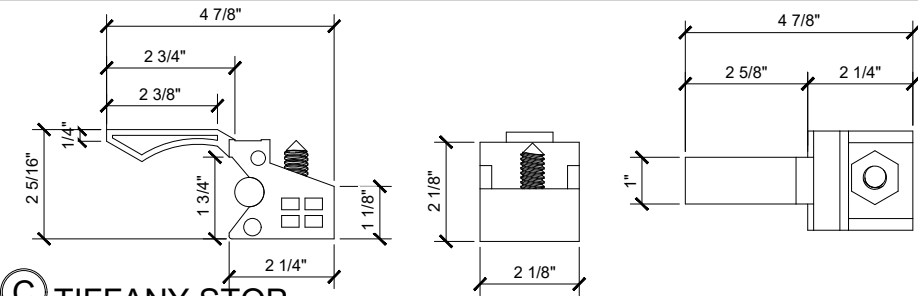

© TIFFANY STOP

TIFFANY SLIDING DOORS (OXXO) SCALE: 6"=1'-0"