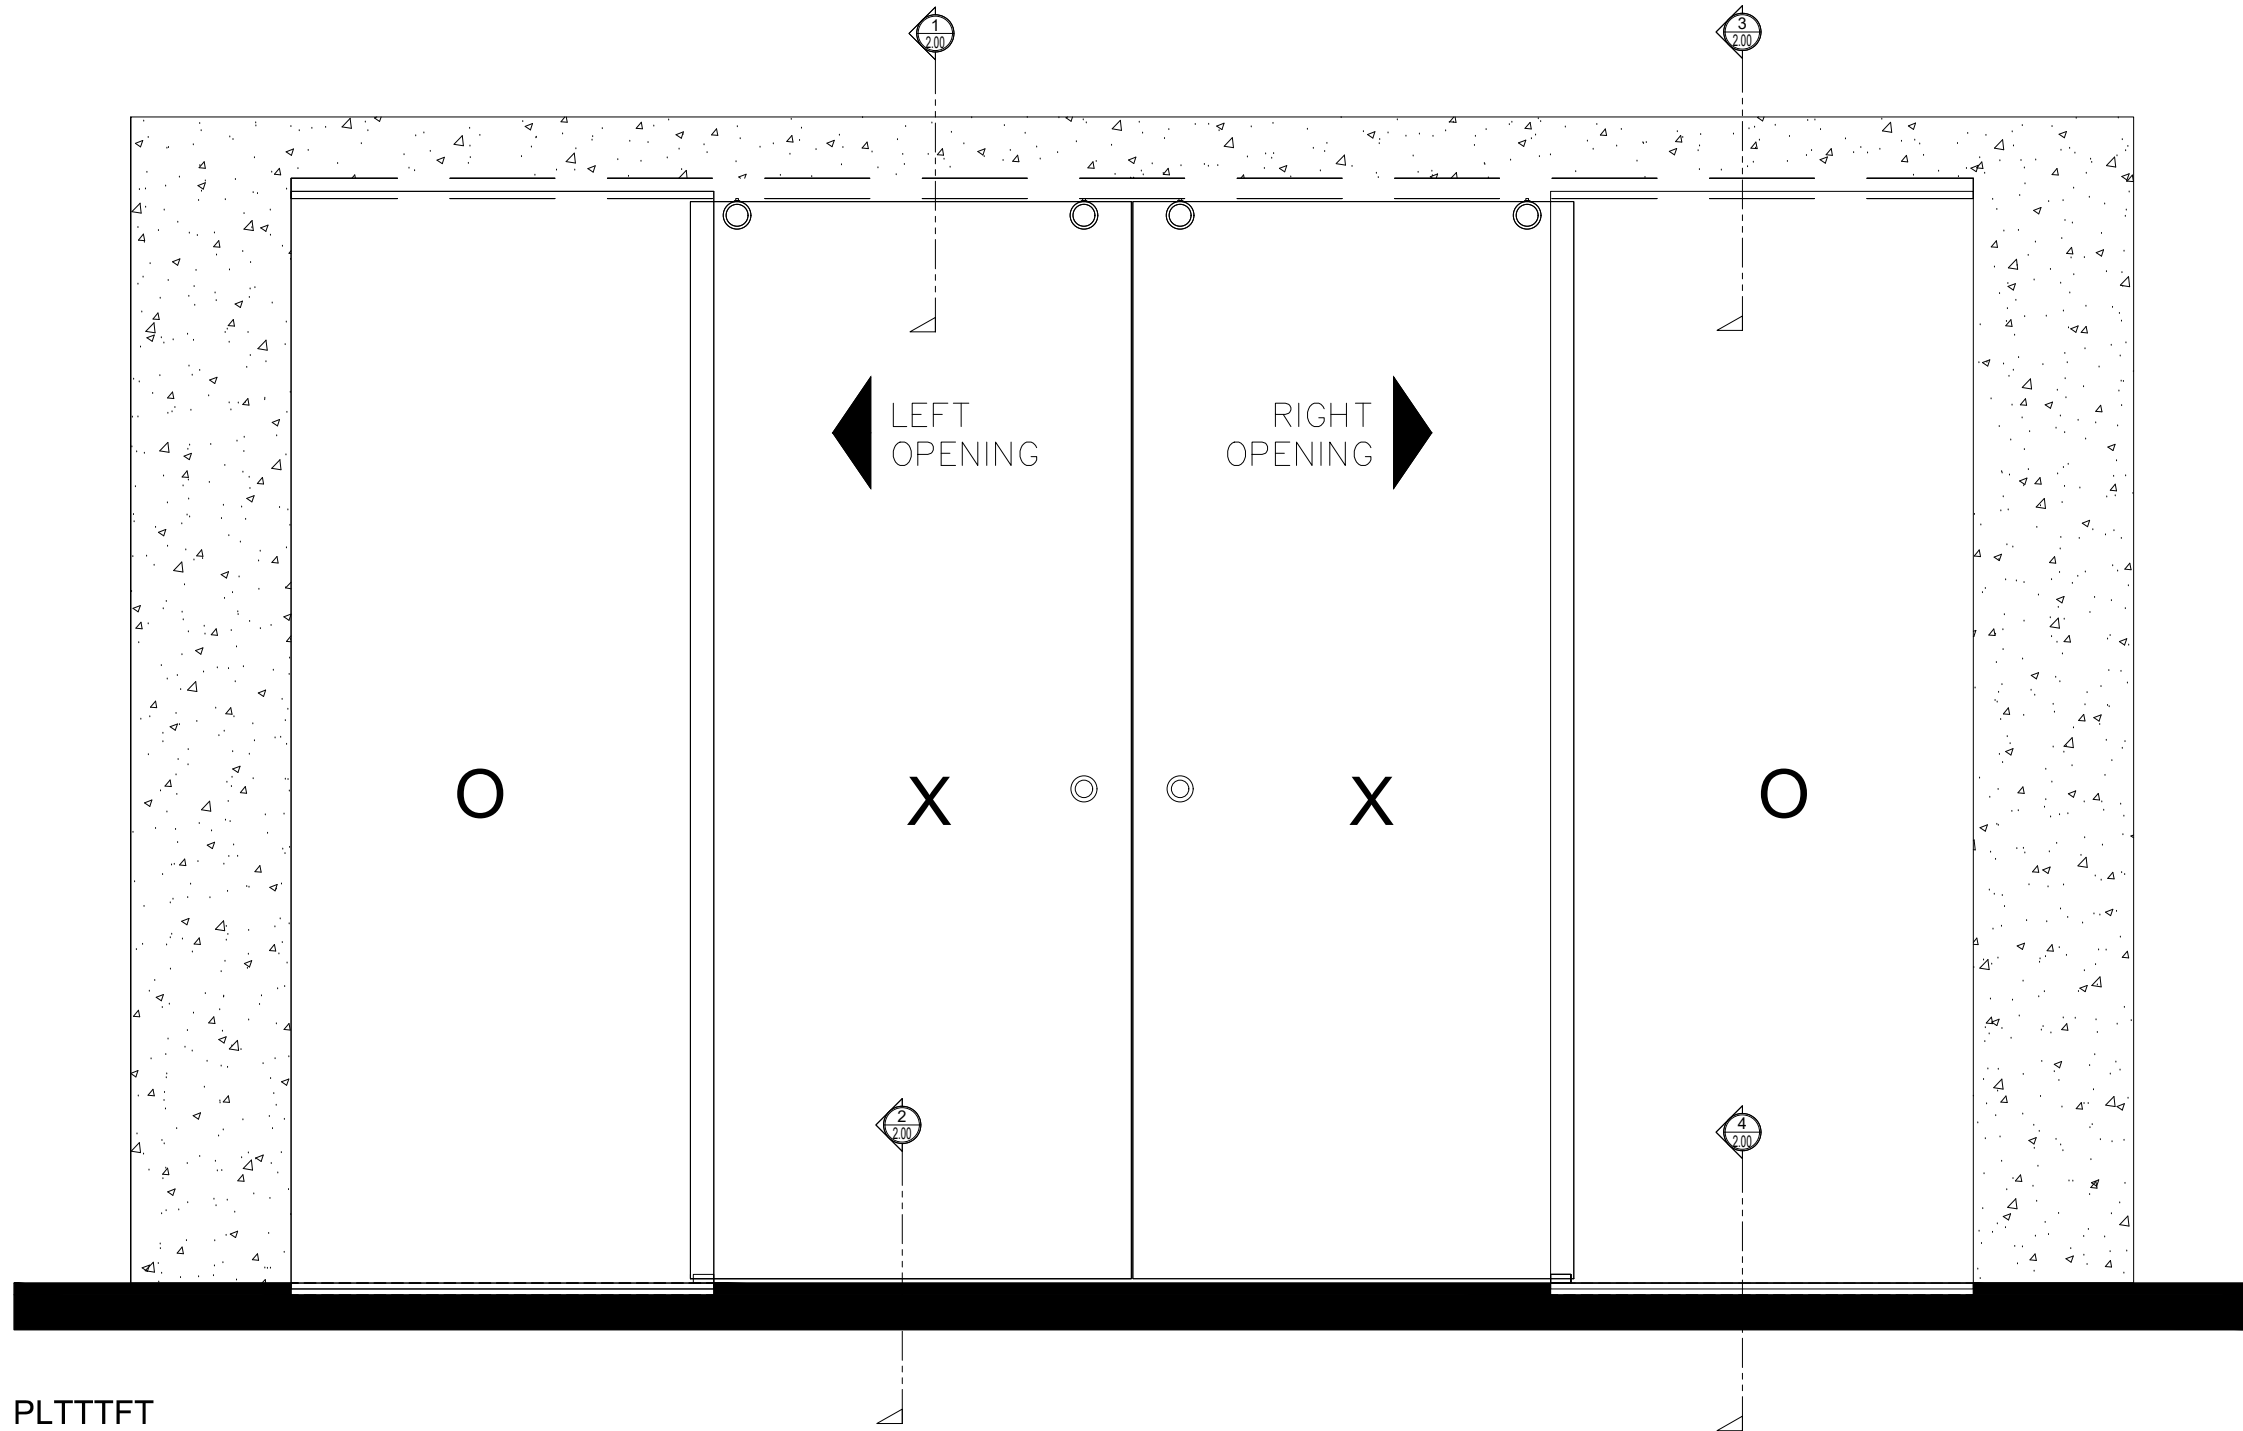

TIFFANY SERIES SLIDING GLASS SYSTEM

SLIDING GLASS DOOR (OXXO)
X - SLIDER
O - SIDELITE
PLTTTFT