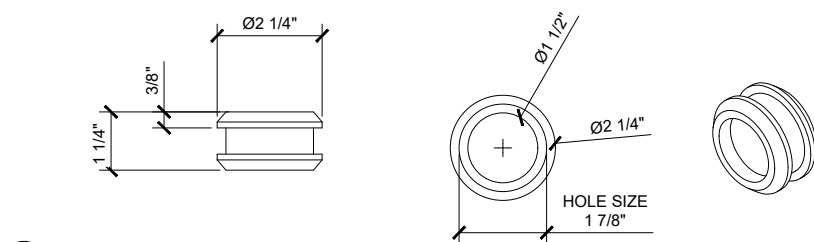

© FINGER PULL

TIFFANY SLIDING DOORS (OXXO) SCALE: 6"=1'-0"