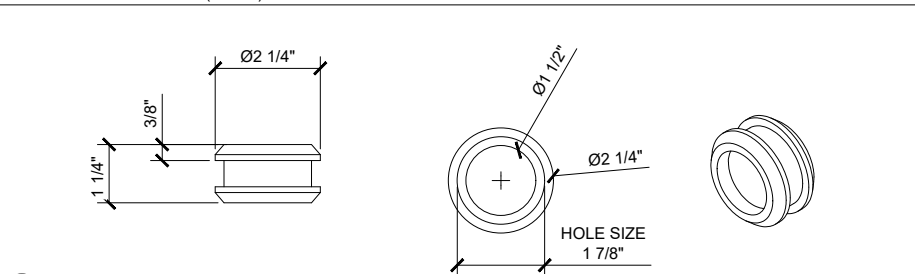

## TIFFANY SYSTEM

SLIDING GLASS DOOR  
 SLIDING DOOR (XO)

X - SLIDER  
 0 - SIDELITE  
 SHPST

① HEADER (@SLIDER)

TIFFANY SLIDING DOORS (OXXO) SCALE: 6"=1'-0"

③ HEADER (@SIDELITE)

TIFFANY SLIDING DOORS (OXXO) SCALE: 6"=1'-0"

© TIFFANY STOP

TIFFANY SLIDING DOORS (OXXO) SCALE: 6"=1'-0"

© TIFFANY SLIDING DOOR GUIDE

TIFFANY SLIDING DOORS (OXXO) SCALE: 6"=1'-0"

© FINGER PULL

TIFFANY SLIDING DOORS (OXXO) SCALE: 6"=1'-0"

② SILL (@SLIDER)