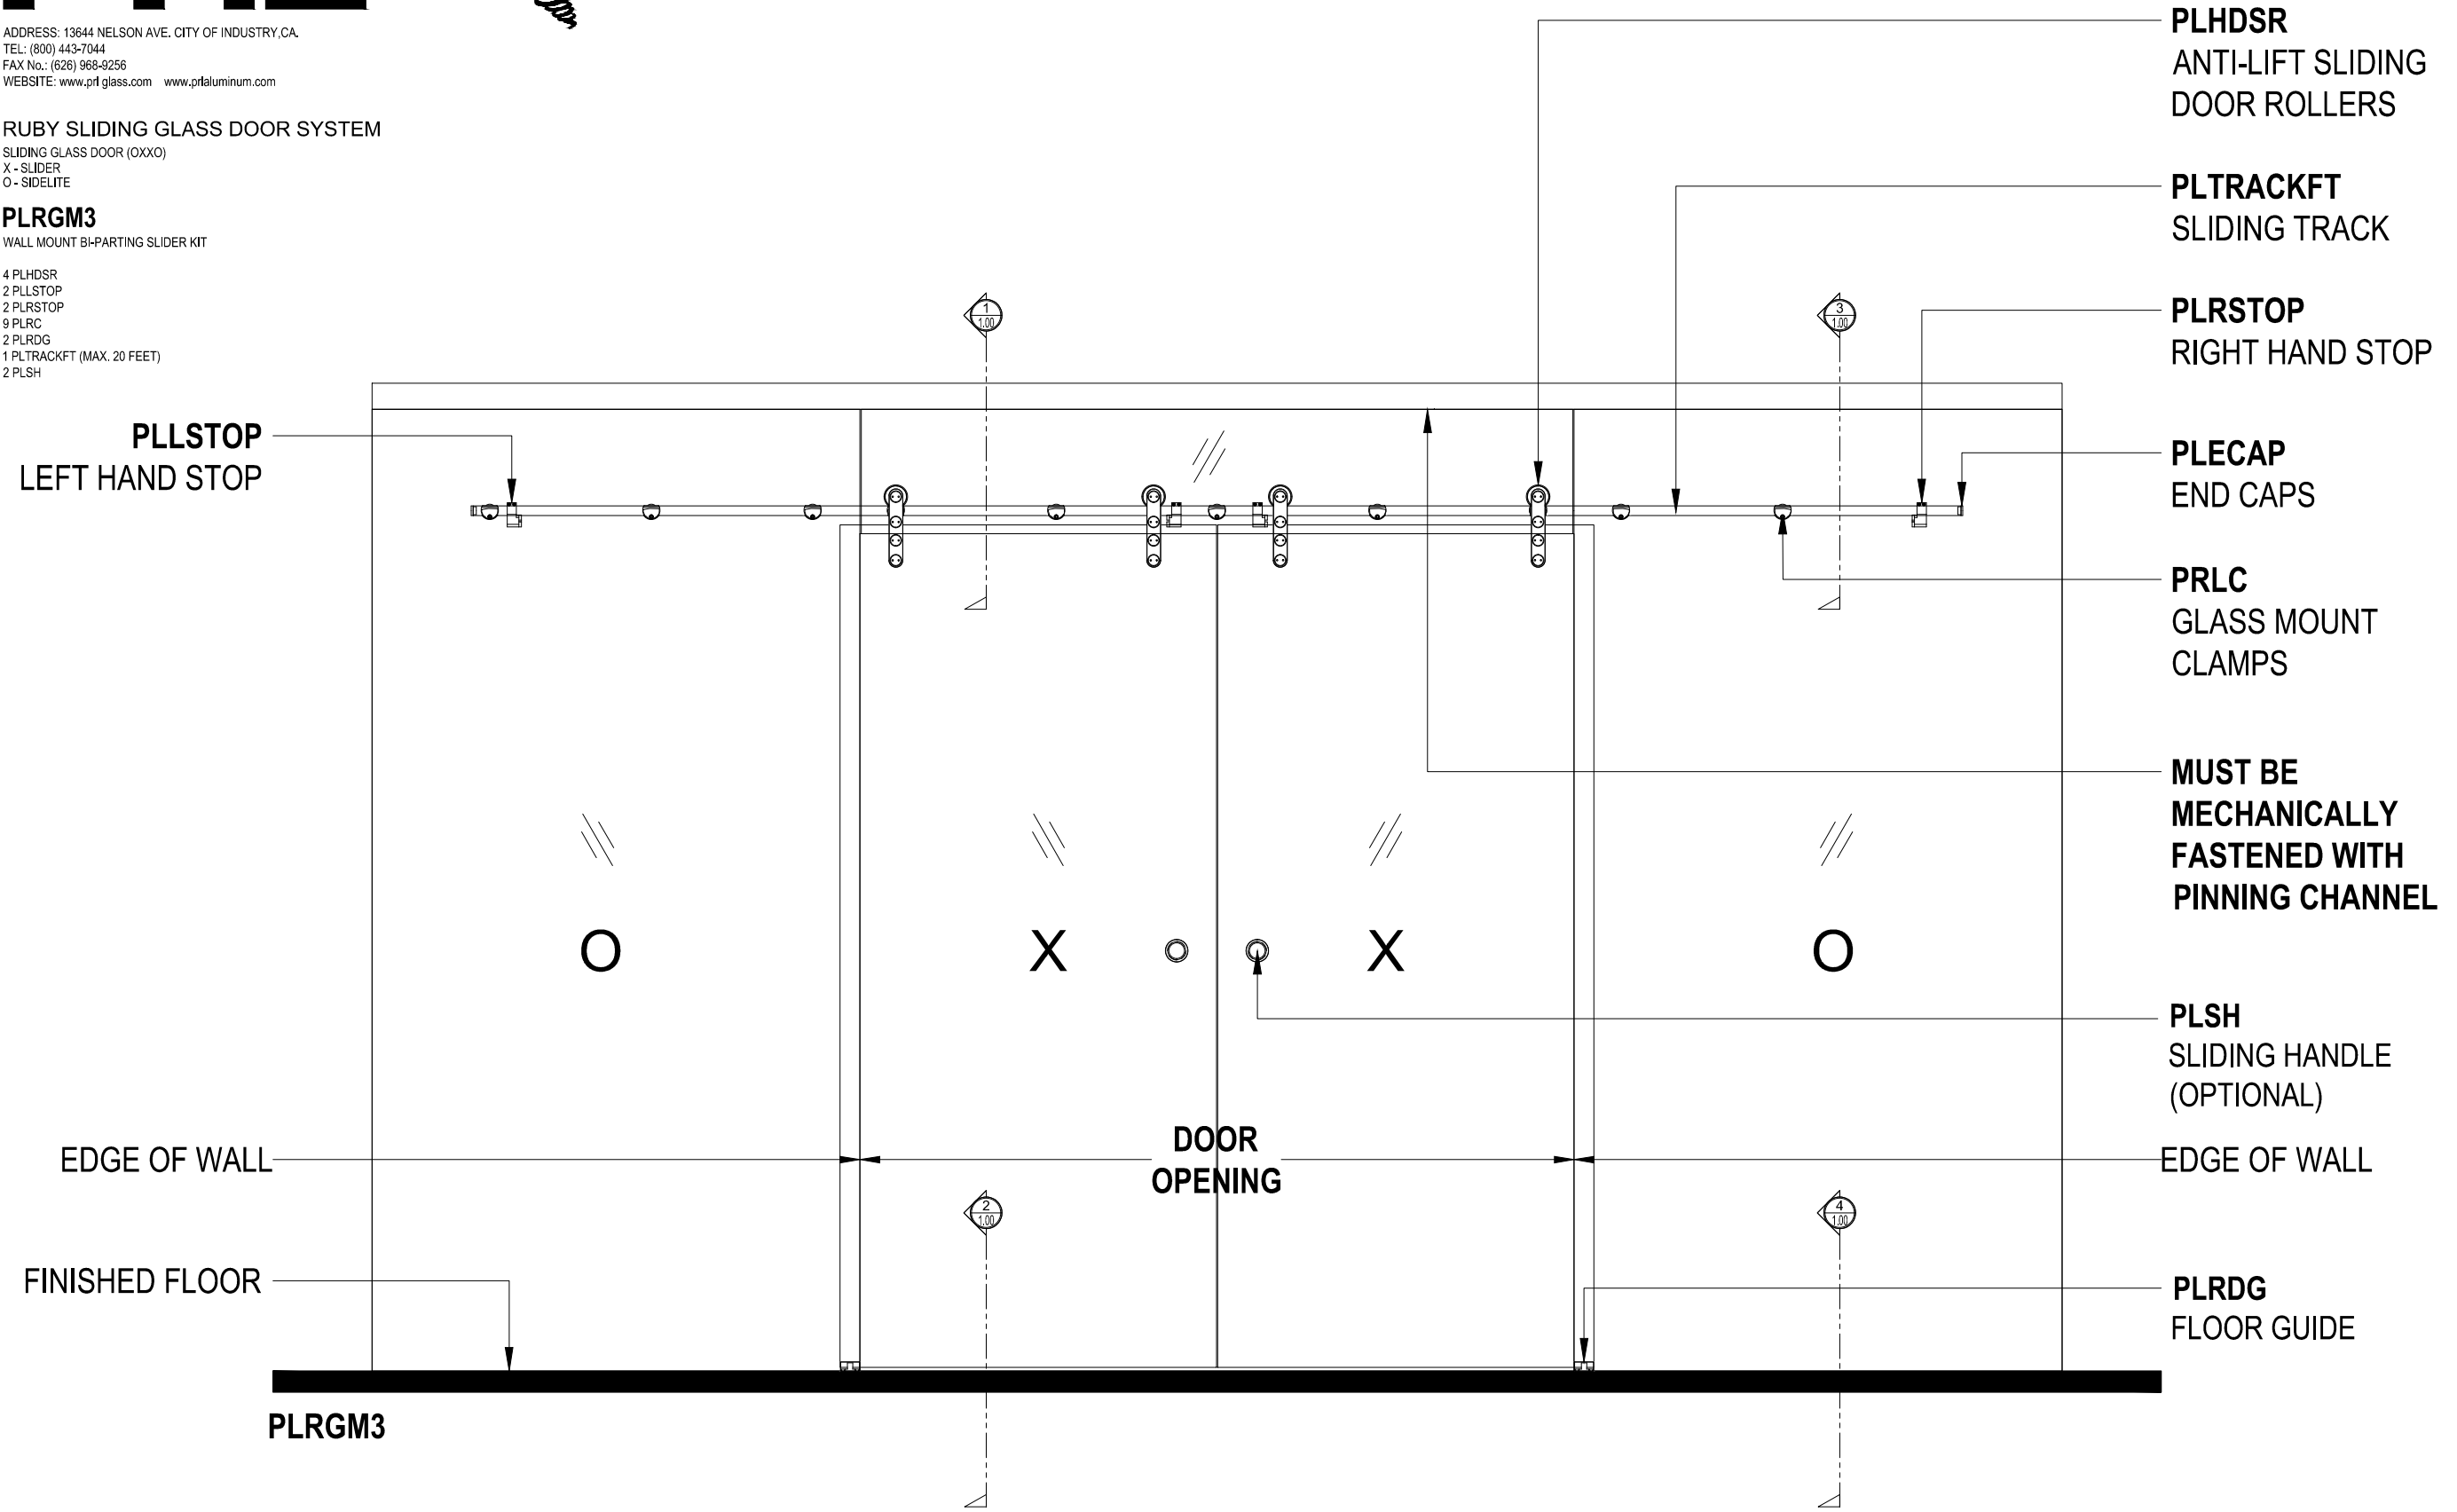

RUBY SLIDING GLASS DOOR SYSTEM

SLIDING GLASS DOOR (OXXO)
 X - SLIDER
 O - SIDELITE

PLRGM3

WALL MOUNT BI-PARTING SLIDER KIT

- 4 PLHDSR
- 2 PLLSTOP
- 2 PLRSTOP
- 9 PRLC
- 2 PLRDG
- 1 PLTRACKFT (MAX. 20 FEET)
- 2 PLSH

PLLSTOP
LEFT HAND STOP

PLHDSR
ANTI-LIFT SLIDING
DOOR ROLLERS

PLTRACKFT
SLIDING TRACK

PLRSTOP
RIGHT HAND STOP

PLECAP
END CAPS

PRLC
GLASS MOUNT
CLAMPS

**MUST BE
MECHANICALLY
FASTENED WITH
PINNING CHANNEL**

PLSH
SLIDING HANDLE
(OPTIONAL)

EDGE OF WALL

PLRDG
FLOOR GUIDE

DOOR
OPENING

PLRGM3

EDGE OF WALL

FINISHED FLOOR

RUBY SLIDING GLASS DOOR SYSTEM

SLIDING GLASS DOOR
 SLIDING DOOR (OXXO)
 X - SLIDER
 O - SIDELITE

SCALE: 6"=1'-0"

④ SILL (@ SIDELITE)

RUBY SLIDING DOORS (OXXO)

SCALE: 6"=1'-0"

(A) PLHDSR ANTI-LIFT TOP ROLLER

RUBY SLIDING DOORS (OXXO) SCALE: 6"=1'-0"

(D) RUBY SLIDING DOOR GUIDE

RUBY SLIDING DOORS (OXXO) SCALE: 6"=1'-0"