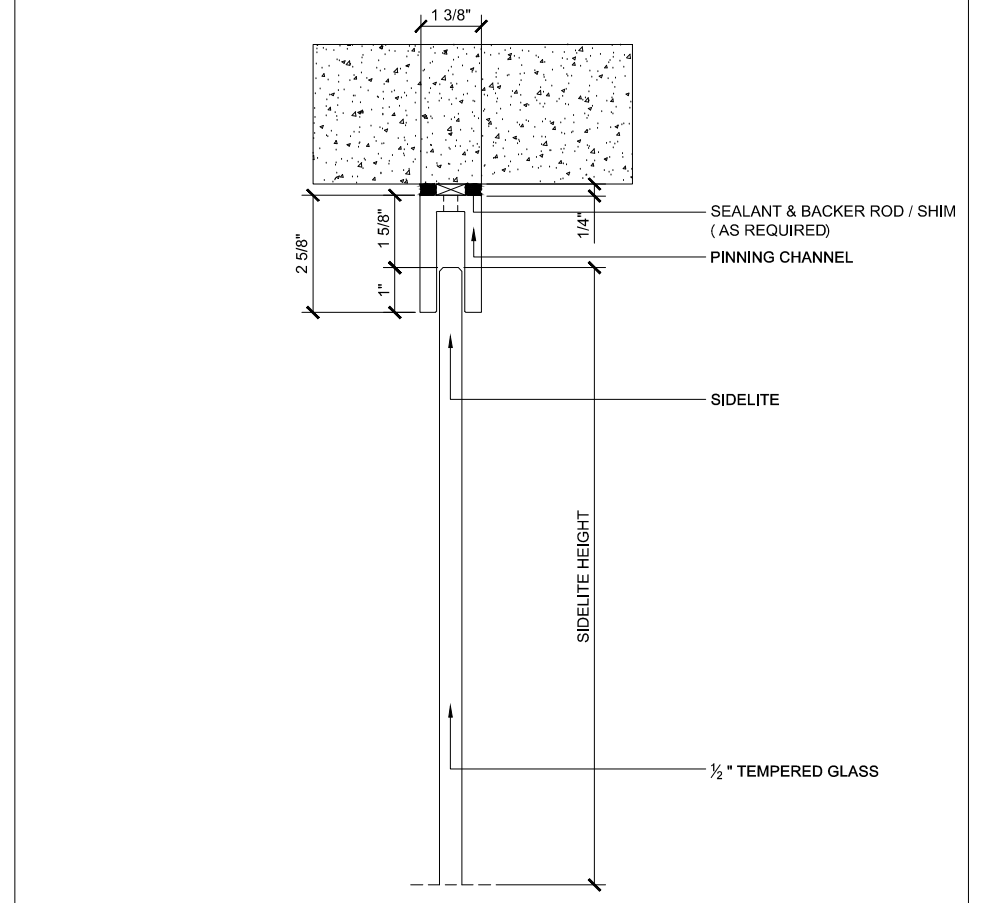

EDGE OF WALL

PLRDG
FLOOR GUIDE

DOOR
OPENING

PLRGM3

EDGE OF WALL

FINISHED FLOOR

RUBY SLIDING GLASS DOOR SYSTEM

SLIDING GLASS DOOR
 SLIDING DOOR (OXXO)
 X - SLIDER
 O - SIDELITE

① TOP ROLLER WITH FLUSH MOUNT GLASS FAB. (@SLIDER)

RUBY SLIDING DOORS (OXXO)

SCALE: 6"=1'-0"

③ SIDELITE TOP

RUBY SLIDING DOORS (OXXO)

SCALE: 6"=1'-0"

② SILL (@ SLIDER)

RUBY SLIDING DOORS (OXXO)

SCALE: 6"=1'-0"

④ SILL (@ SIDELITE)

RUBY SLIDING DOORS (OXXO)

SCALE: 6"=1'-0"

(A) PLHDSR ANTI-LIFT TOP ROLLER

RUBY SLIDING DOORS (OXXO) SCALE: 6"=1'-0"

(D) RUBY SLIDING DOOR GUIDE

RUBY SLIDING DOORS (OXXO) SCALE: 6"=1'-0"