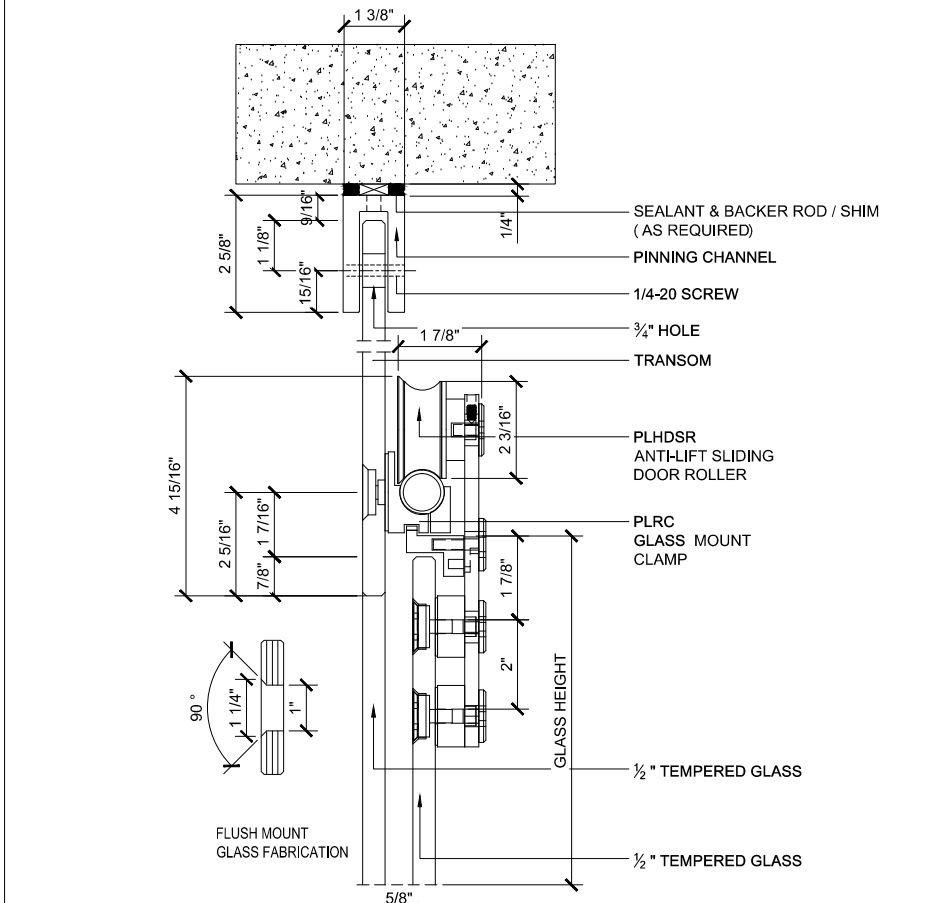

EDGE OF WALL

PLRDG
FLOOR GUIDE

DOOR
OPENING

PLRGM3

EDGE OF WALL

FINISHED FLOOR

RUBY SLIDING GLASS DOOR SYSTEM

SLIDING GLASS DOOR
 SLIDING DOOR (OXXO)
 X - SLIDER
 O - SIDELITE

① TOP ROLLER WITH FLUSH MOUNT GLASS FAB. (@SLIDER)

RUBY SLIDING DOORS (OXXO)

SCALE: 6"=1'-0"

③ SIDELITE TOP

RUBY SLIDING DOORS (OXXO)

SCALE: 6"=1'-0"

② SILL (@ SLIDER)

RUBY SLIDING DOORS (OXXO)

SCALE: 6"=1'-0"

④ SILL (@ SIDELITE)

RUBY SLIDING DOORS (OXXO)

SCALE: 6"=1'-0"

(A) PLHDSR ANTI-LIFT TOP ROLLER

RUBY SLIDING DOORS (OXXO) SCALE: 6"=1'-0"

(D) RUBY SLIDING DOOR GUIDE

RUBY SLIDING DOORS (OXXO) SCALE: 6"=1'-0"