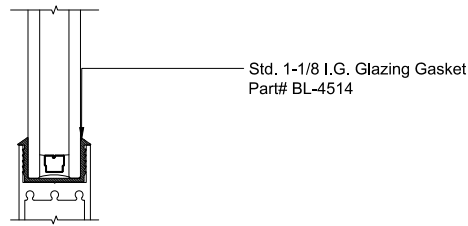

MAX SLIDER

SLIDING GLASS DOOR - MEDIUM STILE
FIXED PANEL (XXXO)

X - SLIDER
O - FIX GLASS

MAX SLIDER

SLIDING GLASS DOOR - MEDIUM STILE
 SLIDING DOOR / FIXED PANEL (XXXO)

X - SLIDER
 O - FIX GLASS

① HEAD (@SLIDER)

MAX SLIDING DOORS (XXXO) SCALE: 6"=1'-0"

③ HEAD (@SLIDER)

MAX SLIDING DOORS (XXXO) SCALE: 6"=1'-0"

Std. 1-1/8" I.G. Glazing Gasket
Part# BL-4514

Std. 1/2" Glazing Gasket
Part# BL-4466

Std. 1/4" Glazing Gasket
Part# BL-4533