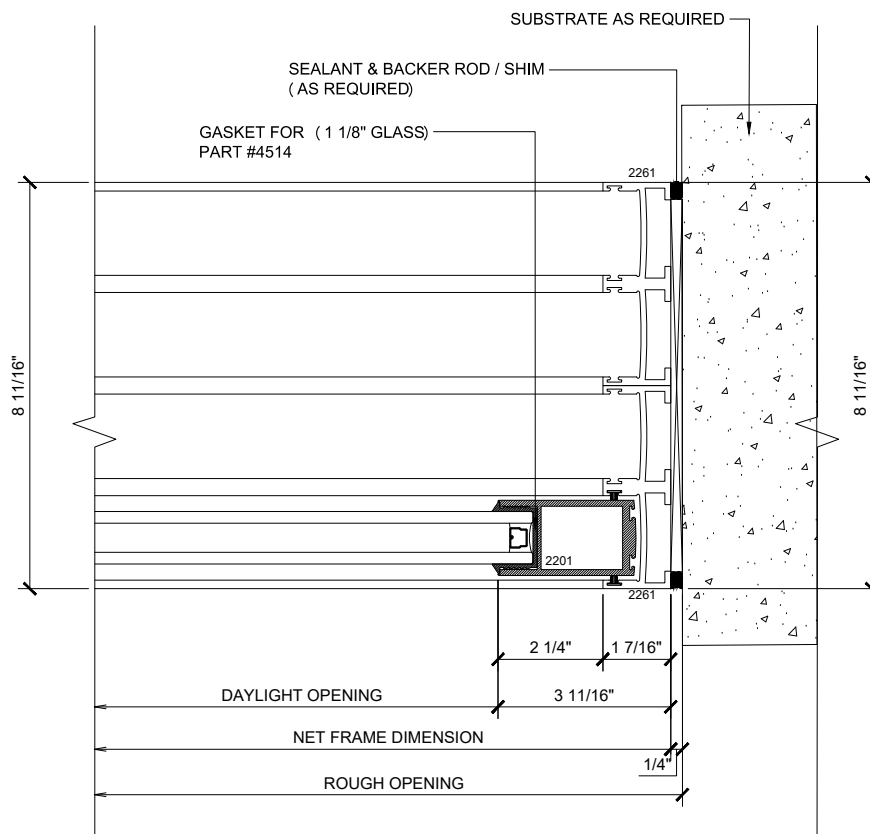

7 HEAD (@FIXED)

MAX SLIDING DOORS (XXXO) SCALE: 6"=1'-0"

6 SILL (@SLIDER)

MAX SLIDING DOORS (XXXO) SCALE: 6"=1'-0"

8 SILL (@FIXED)

MAX SLIDING DOORS (XXXO) SCALE: 6"=1'-0"

① JAMB

MAX SLIDING DOORS (XXXO) SCALE: 6"=1'-0"

② VERTICAL

MAX SLIDING DOORS (XXXO) SCALE: 6"=1'-0"

③ VERTICAL

MAX SLIDING DOORS (XXXO) SCALE: 6"=1'-0"

④ VERTICAL

MAX SLIDING DOORS (XXXO) SCALE: 6"=1'-0"

⑤ JAMB

MAX SLIDING DOORS (XXXO) SCALE: 6"=1'-0"