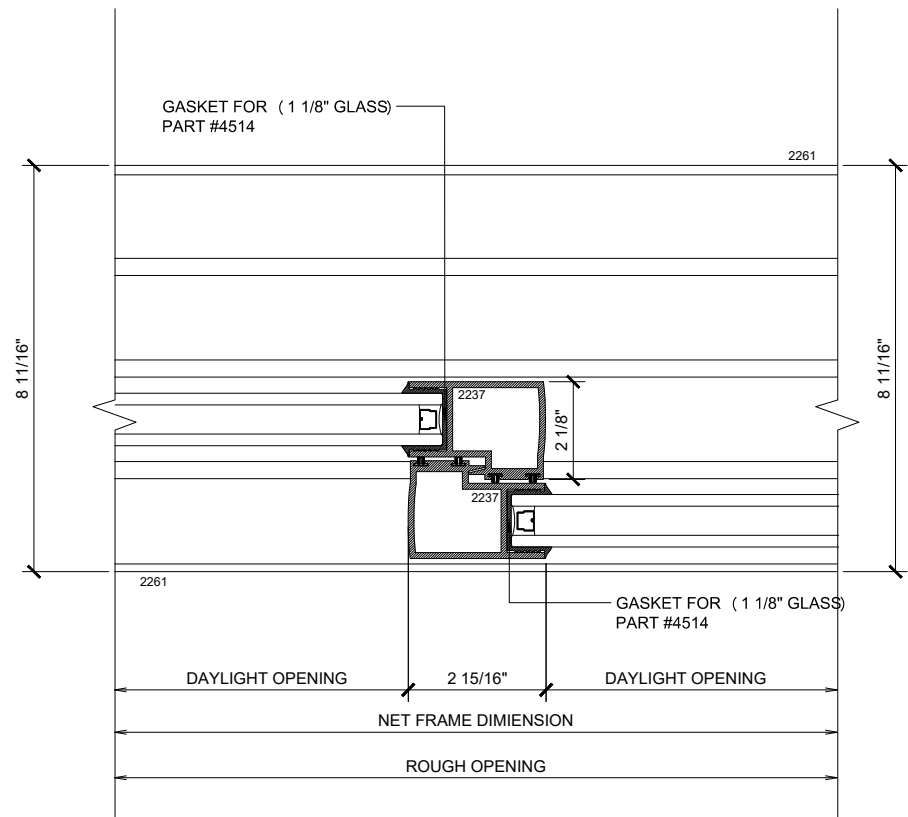

MAX SLIDER

SLIDING GLASS DOOR - MEDIUM STILE
FIXED PANEL (XXXO)

X - SLIDER
O - FIX GLASS

MAX SLIDER

SLIDING GLASS DOOR - MEDIUM STILE
 SLIDING DOOR / FIXED PANEL (XXXO)

X - SLIDER
 O - FIX GLASS

① HEAD (@SLIDER)

② SILL (@SLIDER)

MAX SLIDING DOORS (XXXO) SCALE: 6"=1'-0"

④ SILL (@SLIDER)

MAX SLIDING DOORS (XXXO) SCALE: 6"=1'-0"

Ⓐ OPTIONAL INFILLS

MAX SLIDING DOORS (XO) SCALE: 6"=1'-0"

5 HEAD (@SLIDER)

MAX SLIDING DOORS (XXXO) SCALE: 6"=1'-0"

7 HEAD (@FIXED)

MAX SLIDING DOORS (XXXO) SCALE: 6"=1'-0"

6 SILL (@SLIDER)

MAX SLIDING DOORS (XXXO) SCALE: 6"=1'-0"

8 SILL (@FIXED)

MAX SLIDING DOORS (XXXO) SCALE: 6"=1'-0"

① JAMB

MAX SLIDING DOORS (XXXO) SCALE: 6"=1'-0"

② VERTICAL

MAX SLIDING DOORS (XXXO) SCALE: 6"=1'-0"

③ VERTICAL

MAX SLIDING DOORS (XXXO) SCALE: 6"=1'-0"

④ VERTICAL

MAX SLIDING DOORS (XXXO) SCALE: 6"=1'-0"

⑤ JAMB

MAX SLIDING DOORS (XXXO) SCALE: 6"=1'-0"