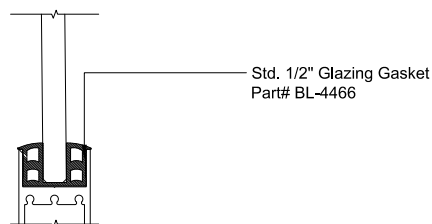

MAX SLIDER

SLIDING GLASS DOOR - MEDIUM STILE
FIXED PANEL (XXXO)

X - SLIDER
O - FIX GLASS

MAX SLIDER

SLIDING GLASS DOOR - MEDIUM STILE
 SLIDING DOOR / FIXED PANEL (XXXO)

X - SLIDER
 O - FIX GLASS

① HEAD (@SLIDER)

MAX SLIDING DOORS (XXXO) SCALE: 6"=1'-0"

③ HEAD (@SLIDER)

MAX SLIDING DOORS (XXXO) SCALE: 6"=1'-0"

Std. 1-1/8" I.G. Glazing Gasket
Part# BL-4514

Std. 1/2" Glazing Gasket
Part# BL-4466

Std. 1/4" Glazing Gasket
Part# BL-4533

② SILL (@SLIDER)

MAX SLIDING DOORS (XXXO) SCALE: 6"=1'-0"

④ SILL (@SLIDER)

MAX SLIDING DOORS (XXXO) SCALE: 6"=1'-0"

Ⓐ OPTIONAL INFILLS

MAX SLIDING DOORS (XO) SCALE: 6"=1'-0"

5 HEAD (@SLIDER)

MAX SLIDING DOORS (XXXO) SCALE: 6"=1'-0"