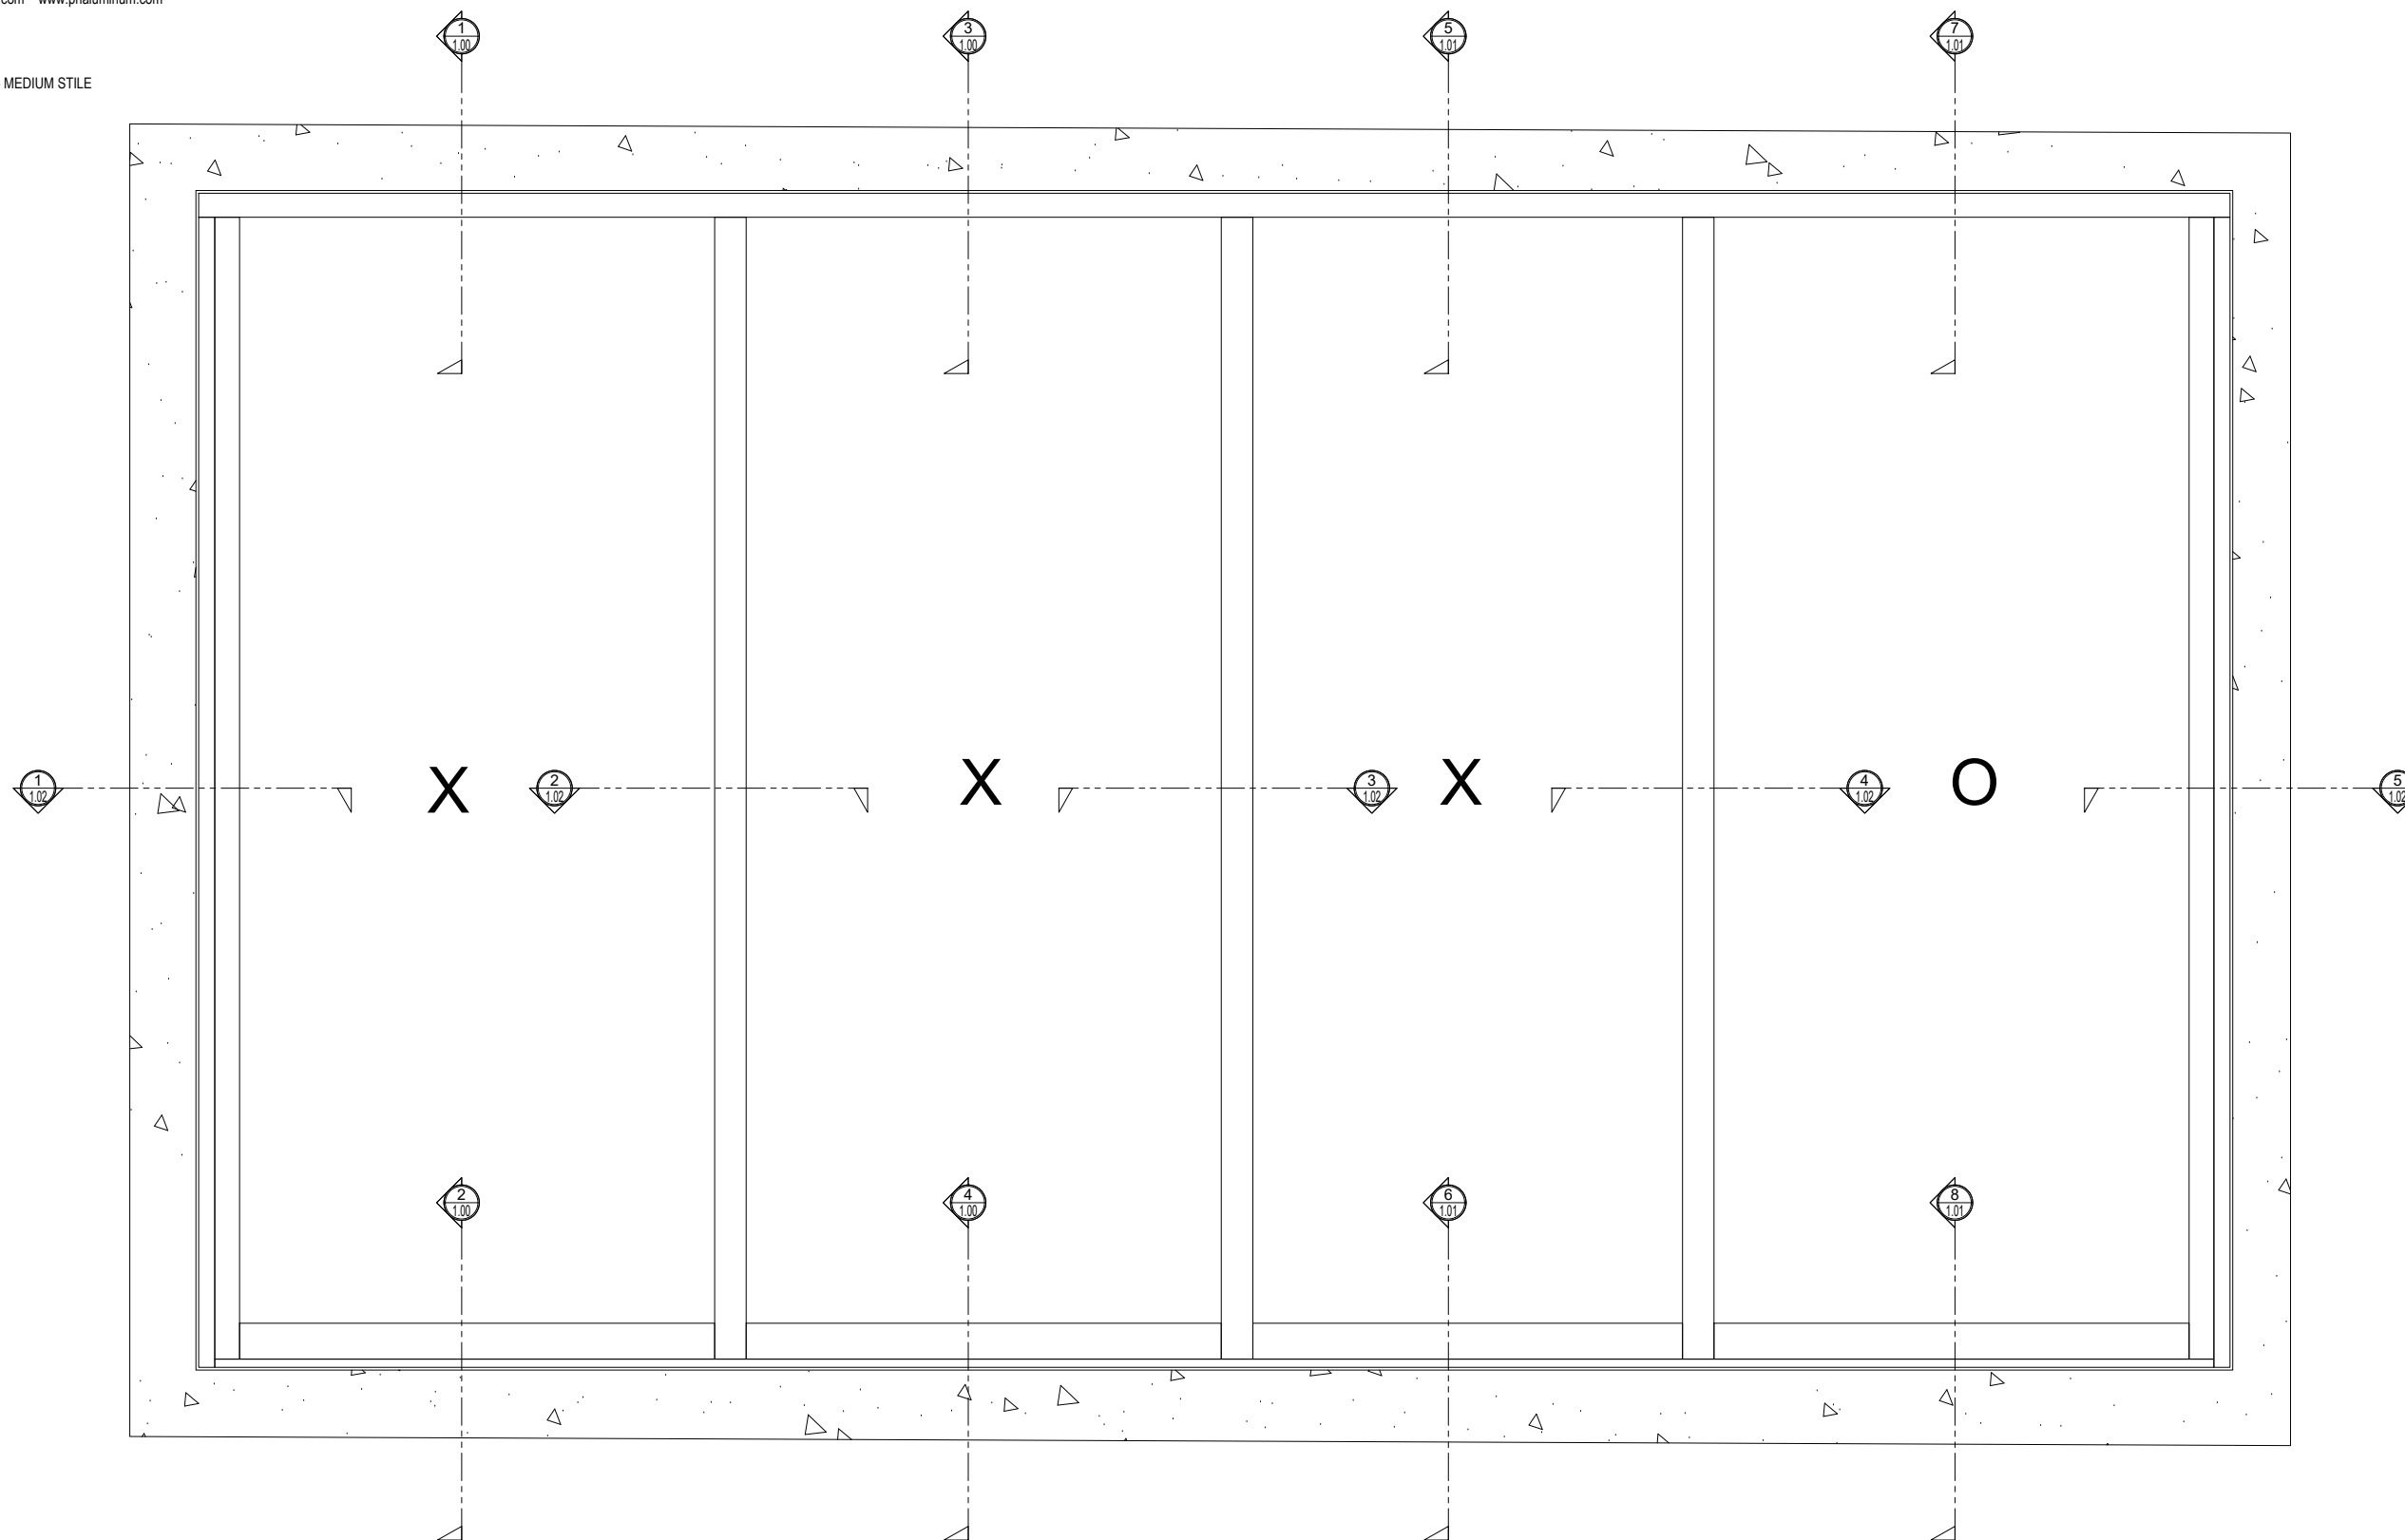

MAX SLIDER

SLIDING GLASS DOOR - MEDIUM STILE
FIXED PANEL (XXXO)

X - SLIDER
O - FIX GLASS

MAX SLIDER

SLIDING GLASS DOOR - MEDIUM STILE
 SLIDING DOOR / FIXED PANEL (XXXO)

X - SLIDER
 O - FIX GLASS

① HEAD (@SLIDER)

MAX SLIDING DOORS (XXXO) SCALE: 6"=1'-0"

③ HEAD (@SLIDER)

MAX SLIDING DOORS (XXXO) SCALE: 6"=1'-0"

Std. 1-1/8" I.G. Glazing Gasket
Part# BL-4514

Std. 1/2" Glazing Gasket
Part# BL-4466

Std. 1/4" Glazing Gasket
Part# BL-4533

② SILL (@SLIDER)

MAX SLIDING DOORS (XXXO) SCALE: 6"=1'-0"

④ SILL (@SLIDER)

MAX SLIDING DOORS (XXXO) SCALE: 6"=1'-0"

Ⓐ OPTIONAL INFILLS

MAX SLIDING DOORS (XO) SCALE: 6"=1'-0"

5 HEAD (@SLIDER)

MAX SLIDING DOORS (XXXO) SCALE: 6"=1'-0"

7 HEAD (@FIXED)

MAX SLIDING DOORS (XXXO) SCALE: 6"=1'-0"

6 SILL (@SLIDER)

MAX SLIDING DOORS (XXXO) SCALE: 6"=1'-0"

8 SILL (@FIXED)

MAX SLIDING DOORS (XXXO) SCALE: 6"=1'-0"

① JAMB

MAX SLIDING DOORS (XXXO) SCALE: 6"=1'-0"