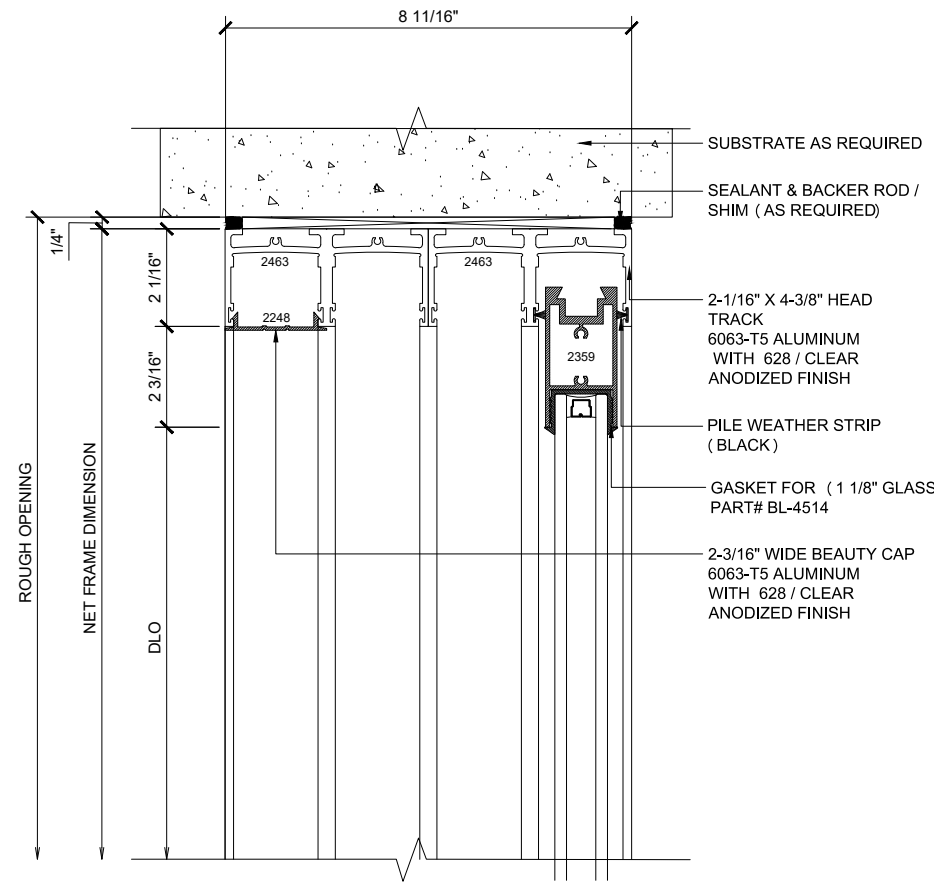

MAX SLIDER

SLIDING GLASS DOOR - MEDIUM STILE
FIXED PANEL (XXXO)

X - SLIDER
O - FIX GLASS

MAX SLIDER

SLIDING GLASS DOOR - MEDIUM STILE
 SLIDING DOOR / FIXED PANEL (XXXO)

X - SLIDER
 O - FIX GLASS

① HEAD (@SLIDER)

MAX SLIDING DOORS (XXXO) SCALE: 6"=1'-0"

③ HEAD (@SLIDER)

MAX SLIDING DOORS (XXXO) SCALE: 6"=1'-0"

Std. 1-1/8" I.G. Glazing Gasket
Part# BL-4514

Std. 1/2" Glazing Gasket
Part# BL-4466

Std. 1/4" Glazing Gasket
Part# BL-4533

② SILL (@SLIDER)

MAX SLIDING DOORS (XXXO) SCALE: 6"=1'-0"

④ SILL (@SLIDER)

MAX SLIDING DOORS (XXXO) SCALE: 6"=1'-0"

Ⓐ OPTIONAL INFILLS

MAX SLIDING DOORS (XO) SCALE: 6"=1'-0"

5 HEAD (@SLIDER)

MAX SLIDING DOORS (XXXO) SCALE: 6"=1'-0"

② VERTICAL

MAX SLIDING DOORS (XXXO) SCALE: 6"=1'-0"

③ VERTICAL

MAX SLIDING DOORS (XXXO) SCALE: 6"=1'-0"

④ VERTICAL

MAX SLIDING DOORS (XXXO) SCALE: 6"=1'-0"

⑤ JAMB

MAX SLIDING DOORS (XXXO) SCALE: 6"=1'-0"