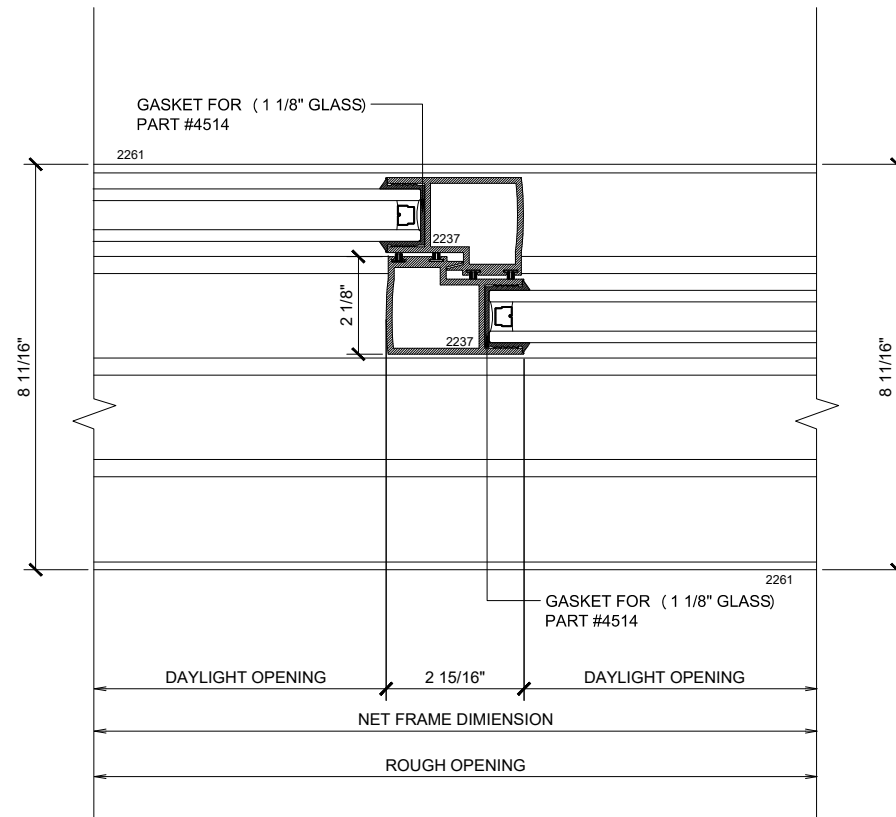

7 HEAD (@FIXED)

MAX SLIDING DOORS (XXXO) SCALE: 6"=1'-0"

6 SILL (@SLIDER)

MAX SLIDING DOORS (XXXO) SCALE: 6"=1'-0"

8 SILL (@FIXED)

MAX SLIDING DOORS (XXXO) SCALE: 6"=1'-0"

① JAMB

MAX SLIDING DOORS (XXXO) SCALE: 6"=1'-0"

② VERTICAL

MAX SLIDING DOORS (XXXO) SCALE: 6"=1'-0"

③ VERTICAL

MAX SLIDING DOORS (XXXO) SCALE: 6"=1'-0"

④ VERTICAL

MAX SLIDING DOORS (XXXO) SCALE: 6"=1'-0"

⑤ JAMB

MAX SLIDING DOORS (XXXO) SCALE: 6"=1'-0"