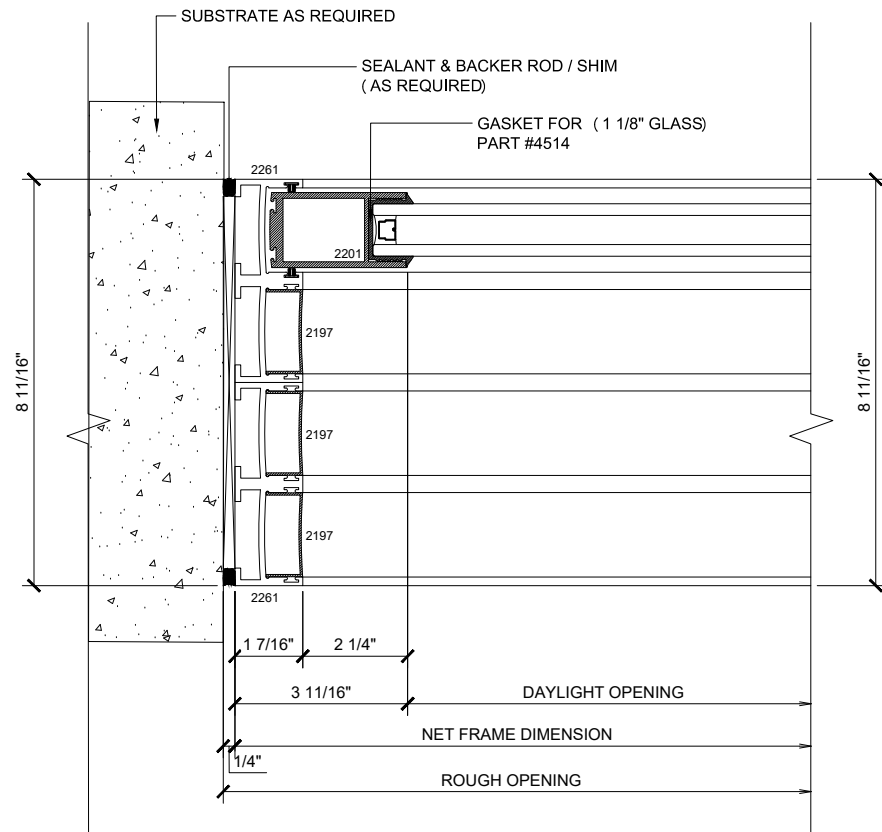

7 HEAD (@FIXED)

MAX SLIDING DOORS (XXXO) SCALE: 6"=1'-0"

6 SILL (@SLIDER)

MAX SLIDING DOORS (XXXO) SCALE: 6"=1'-0"

8 SILL (@FIXED)

MAX SLIDING DOORS (XXXO) SCALE: 6"=1'-0"

① JAMB

MAX SLIDING DOORS (XXXO) SCALE: 6"=1'-0"

② VERTICAL

MAX SLIDING DOORS (XXXO) SCALE: 6"=1'-0"

③ VERTICAL

MAX SLIDING DOORS (XXXO) SCALE: 6"=1'-0"

④ VERTICAL

MAX SLIDING DOORS (XXXO) SCALE: 6"=1'-0"

⑤ JAMB

MAX SLIDING DOORS (XXXO) SCALE: 6"=1'-0"