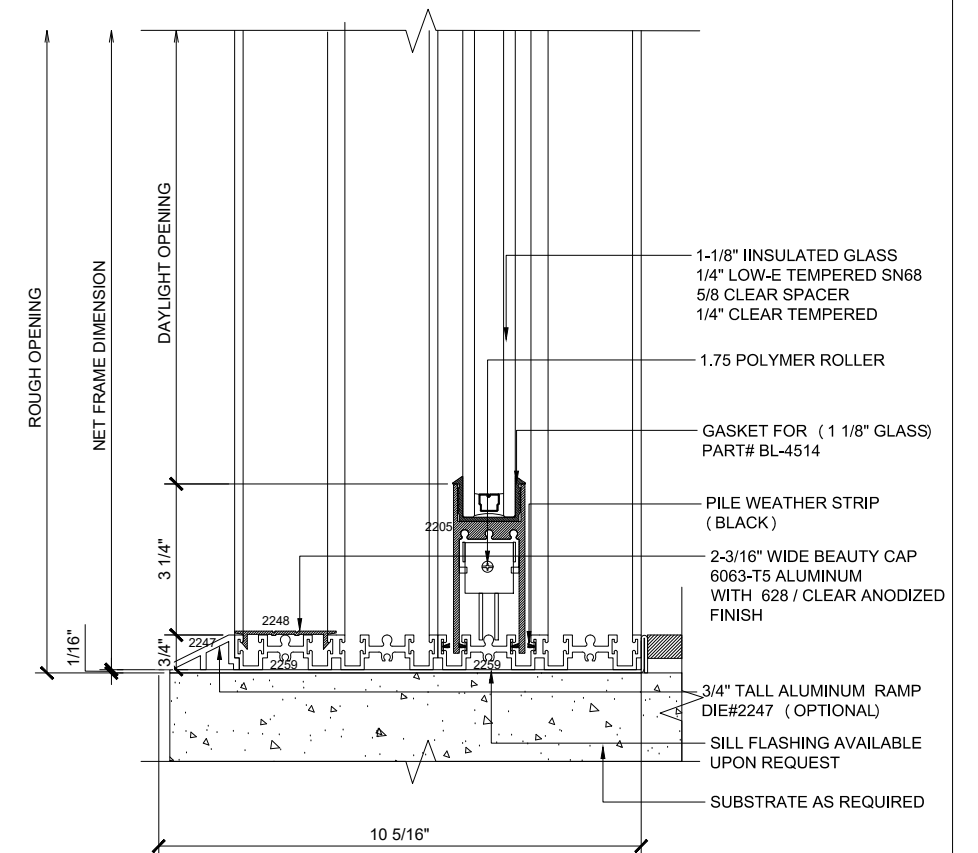

MAX SLIDER

SLIDING GLASS DOOR - MEDIUM STILE
FIXED PANEL (XXXO)

X - SLIDER
O - FIX GLASS

MAX SLIDER

SLIDING GLASS DOOR - MEDIUM STILE
 SLIDING DOOR / FIXED PANEL (XXXO)

X - SLIDER
 O - FIX GLASS

① HEAD (@SLIDER)

MAX SLIDING DOORS (XXXO) SCALE: 6"=1'-0"

③ HEAD (@SLIDER)

MAX SLIDING DOORS (XXXO) SCALE: 6"=1'-0"

Std. 1-1/8" I.G. Glazing Gasket
Part# BL-4514

Std. 1/2" Glazing Gasket
Part# BL-4466

Std. 1/4" Glazing Gasket
Part# BL-4533

② SILL (@SLIDER)

MAX SLIDING DOORS (XXXO) SCALE: 6"=1'-0"

④ SILL (@SLIDER)

MAX SLIDING DOORS (XXXO) SCALE: 6"=1'-0"

Ⓐ OPTIONAL INFILLS

MAX SLIDING DOORS (XO) SCALE: 6"=1'-0"

5 HEAD (@SLIDER)

MAX SLIDING DOORS (XXXO) SCALE: 6"=1'-0"