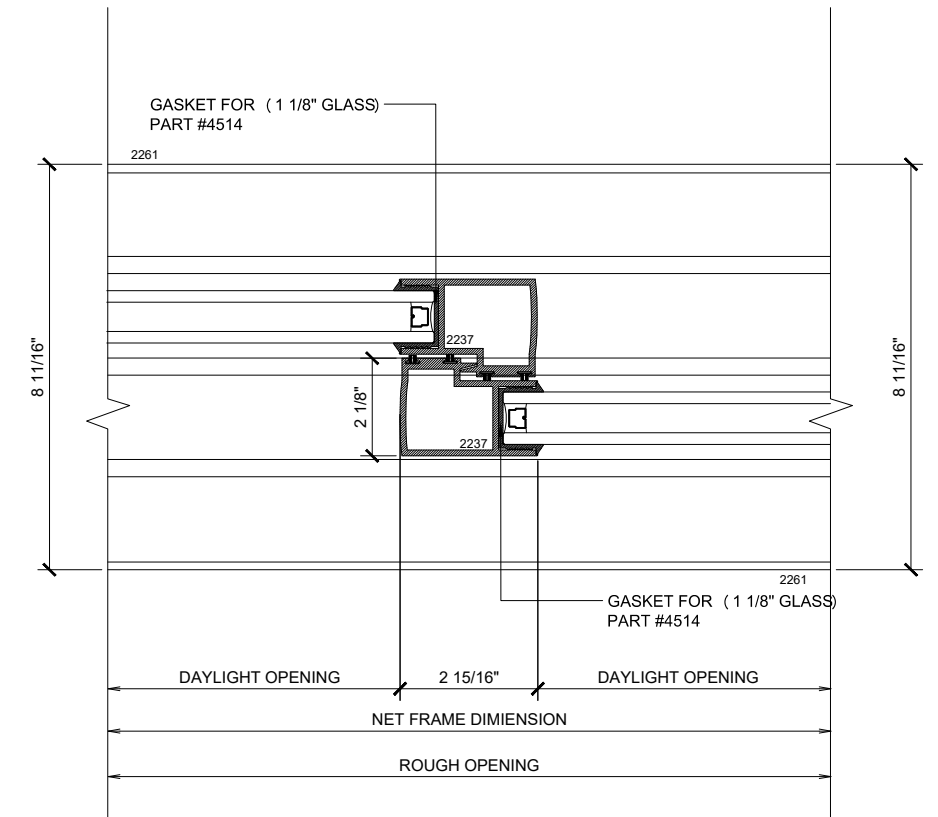

7 HEAD (@FIXED)

MAX SLIDING DOORS (XXXO) SCALE: 6"=1'-0"

6 SILL (@SLIDER)

MAX SLIDING DOORS (XXXO) SCALE: 6"=1'-0"

8 SILL (@FIXED)

MAX SLIDING DOORS (XXXO) SCALE: 6"=1'-0"

① JAMB

MAX SLIDING DOORS (XXXO) SCALE: 6"=1'-0"

② VERTICAL

MAX SLIDING DOORS (XXXO) SCALE: 6"=1'-0"

③ VERTICAL

MAX SLIDING DOORS (XXXO) SCALE: 6"=1'-0"

④ VERTICAL

MAX SLIDING DOORS (XXXO) SCALE: 6"=1'-0"

⑤ JAMB

MAX SLIDING DOORS (XXXO) SCALE: 6"=1'-0"