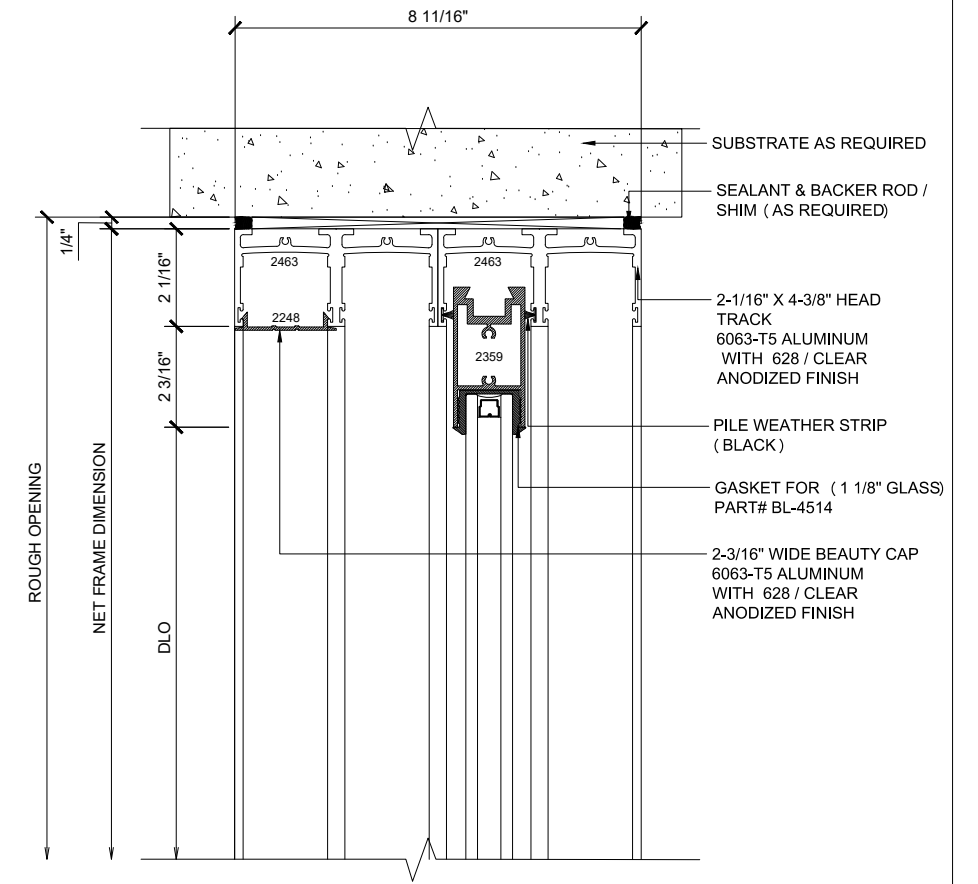

MAX SLIDER

SLIDING GLASS DOOR - MEDIUM STILE
FIXED PANEL (XXXO)

X - SLIDER
O - FIX GLASS

MAX SLIDER

SLIDING GLASS DOOR - MEDIUM STILE
 SLIDING DOOR / FIXED PANEL (XXXO)

X - SLIDER
 O - FIX GLASS

① HEAD (@SLIDER)

MAX SLIDING DOORS (XXXO) SCALE: 6"=1'-0"

③ HEAD (@SLIDER)

MAX SLIDING DOORS (XXXO) SCALE: 6"=1'-0"

Std. 1-1/8" I.G. Glazing Gasket
Part# BL-4514

Std. 1/2" Glazing Gasket
Part# BL-4466

Std. 1/4" Glazing Gasket
Part# BL-4533

② SILL (@SLIDER)

MAX SLIDING DOORS (XXXO) SCALE: 6"=1'-0"

④ SILL (@SLIDER)

MAX SLIDING DOORS (XXXO) SCALE: 6"=1'-0"

Ⓐ OPTIONAL INFILLS

MAX SLIDING DOORS (XO) SCALE: 6"=1'-0"

5 HEAD (@SLIDER)

MAX SLIDING DOORS (XXXO) SCALE: 6"=1'-0"

7 HEAD (@FIXED)

MAX SLIDING DOORS (XXXO) SCALE: 6"=1'-0"

6 SILL (@SLIDER)

MAX SLIDING DOORS (XXXO) SCALE: 6"=1'-0"

8 SILL (@FIXED)

MAX SLIDING DOORS (XXXO) SCALE: 6"=1'-0"

① JAMB

MAX SLIDING DOORS (XXXO) SCALE: 6"=1'-0"