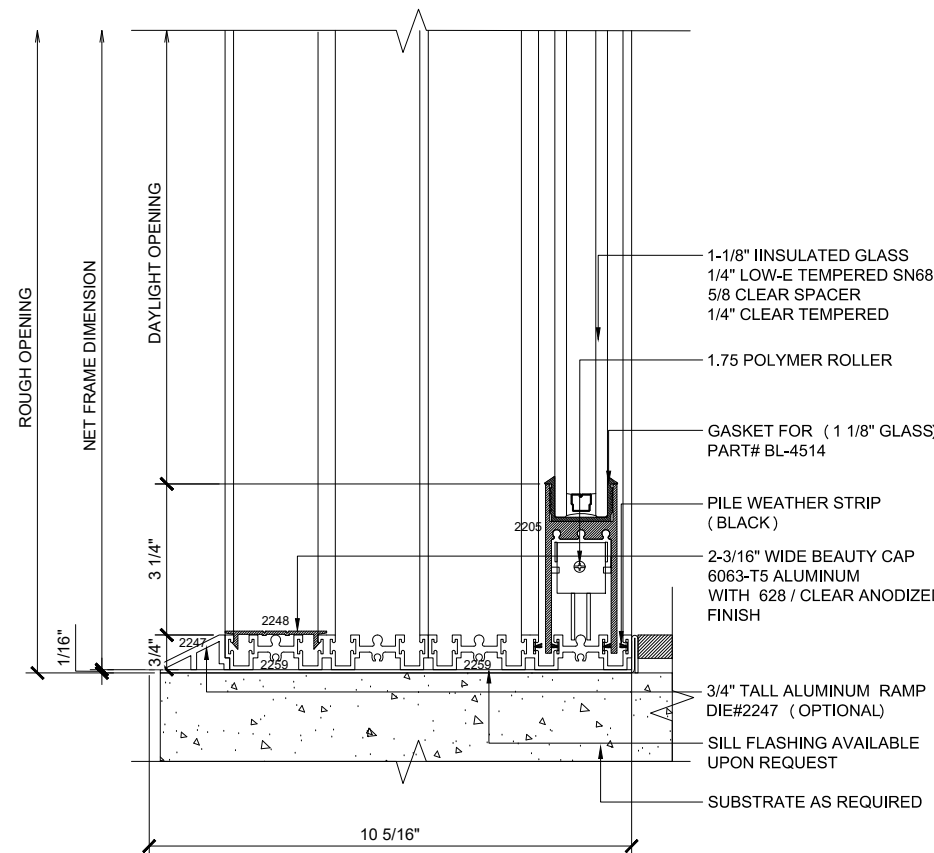

MAX SLIDING DOORS (XXXO) SCALE: 6"=1'-0"

③ HEAD (@SLIDER)

MAX SLIDING DOORS (XXXO) SCALE: 6"=1'-0"

Std. 1-1/8" I.G. Glazing Gasket
Part# BL-4514

Std. 1/2" Glazing Gasket
Part# BL-4466

Std. 1/4" Glazing Gasket
Part# BL-4533

② SILL (@SLIDER)

MAX SLIDING DOORS (XXXO) SCALE: 6"=1'-0"

④ SILL (@SLIDER)

MAX SLIDING DOORS (XXXO) SCALE: 6"=1'-0"

Ⓐ OPTIONAL INFILLS

MAX SLIDING DOORS (XO) SCALE: 6"=1'-0"

5 HEAD (@SLIDER)

MAX SLIDING DOORS (XXXO) SCALE: 6"=1'-0"

7 HEAD (@FIXED)

MAX SLIDING DOORS (XXXO) SCALE: 6"=1'-0"

6 SILL (@SLIDER)

MAX SLIDING DOORS (XXXO) SCALE: 6"=1'-0"

8 SILL (@FIXED)

MAX SLIDING DOORS (XXXO) SCALE: 6"=1'-0"

① JAMB

MAX SLIDING DOORS (XXXO) SCALE: 6"=1'-0"

② VERTICAL

MAX SLIDING DOORS (XXXO) SCALE: 6"=1'-0"

③ VERTICAL

MAX SLIDING DOORS (XXXO) SCALE: 6"=1'-0"

④ VERTICAL

MAX SLIDING DOORS (XXXO) SCALE: 6"=1'-0"

⑤ JAMB

MAX SLIDING DOORS (XXXO) SCALE: 6"=1'-0"