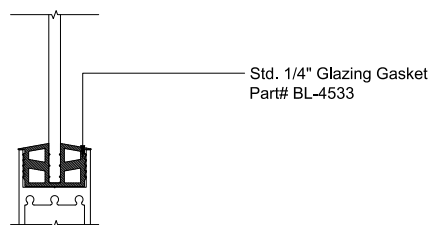

MAX SLIDER

SLIDING GLASS DOOR - MEDIUM STILE
FIXED PANEL (XXXO)

X - SLIDER
O - FIX GLASS

MAX SLIDER

SLIDING GLASS DOOR - MEDIUM STILE
 SLIDING DOOR / FIXED PANEL (XXXO)

X - SLIDER
 O - FIX GLASS

① HEAD (@SLIDER)

MAX SLIDING DOORS (XXXO) SCALE: 6"=1'-0"

③ HEAD (@SLIDER)

MAX SLIDING DOORS (XXXO) SCALE: 6"=1'-0"

Std. 1-1/8" I.G. Glazing Gasket
Part# BL-4514

Std. 1/2" Glazing Gasket
Part# BL-4466

Std. 1/4" Glazing Gasket
Part# BL-4533

② SILL (@SLIDER)

MAX SLIDING DOORS (XXXO) SCALE: 6"=1'-0"

④ SILL (@SLIDER)

MAX SLIDING DOORS (XXXO) SCALE: 6"=1'-0"

Ⓐ OPTIONAL INFILLS

MAX SLIDING DOORS (XO) SCALE: 6"=1'-0"

5 HEAD (@SLIDER)

MAX SLIDING DOORS (XXXO) SCALE: 6"=1'-0"