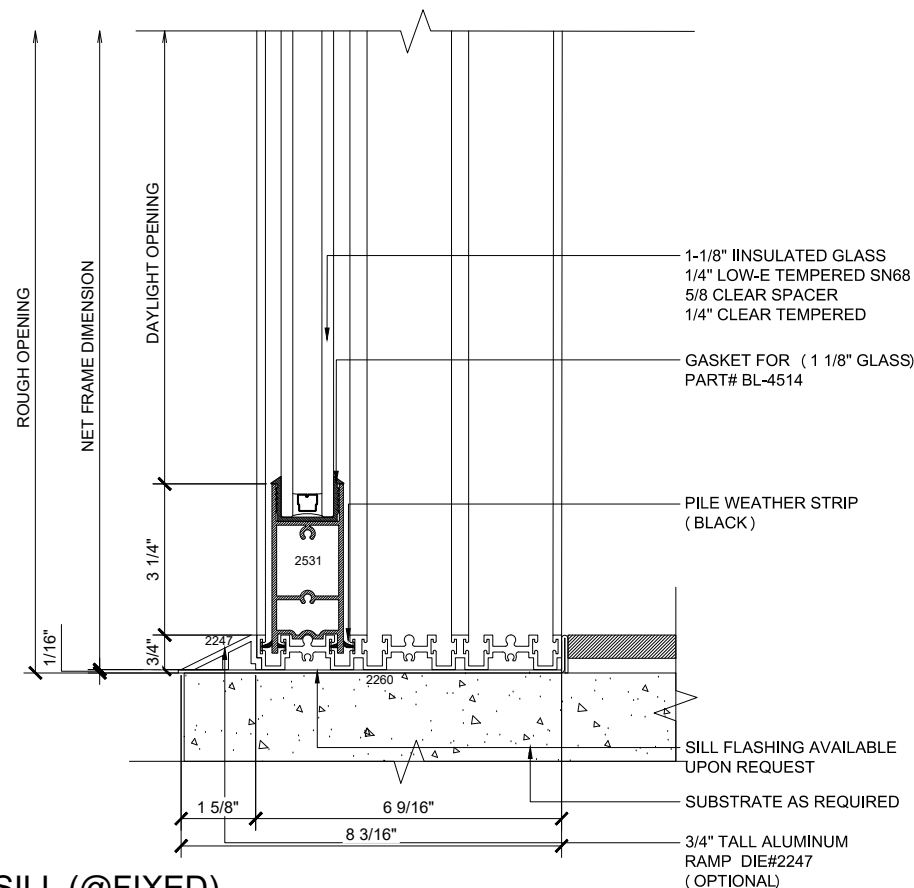

## MAX SLIDER

SLIDING GLASS DOOR - MEDIUM STILE  
 SLIDING DOOR / FIXED PANEL (XXO)

X - SLIDER  
 O - FIX GLASS

① HEAD (@SLIDER)

MAX SLIDING DOORS (XXO) SCALE: 6"=1'-0"

③ HEAD (@SLIDER)

MAX SLIDING DOORS (XXO) SCALE: 6"=1'-0"

Std. 1-1/8 I.G. Glazing Gasket  
 Part# BL-4514

Std. 1/2" Glazing Gasket  
 Part# BL-4466

Std. 1/4" Glazing Gasket  
 Part# BL-4533

② SILL (@SLIDER)

MAX SLIDING DOORS (XXO) SCALE: 6"=1'-0"

④ SILL (@SLIDER)

MAX SLIDING DOORS (XXO) SCALE: 6"=1'-0"

Ⓐ OPTIONAL INFILLS

MAX SLIDING DOORS (XXO) SCALE: 6"=1'-0"

**5 HEAD (@FIXED)**

MAX SLIDING DOORS (XXO) SCALE: 6"=1'-0"

**6 SILL (@FIXED)**

MAX SLIDING DOORS (XXO) SCALE: 6"=1'-0"