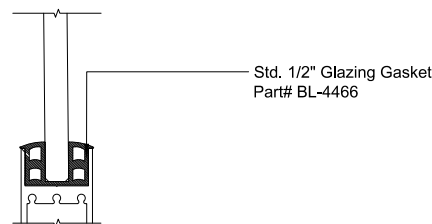

## MAX SLIDER

SLIDING GLASS DOOR - MEDIUM STILE  
 SLIDING DOOR / FIXED PANEL (XXO)

X - SLIDER  
 O - FIX GLASS

① HEAD (@SLIDER)

MAX SLIDING DOORS (XXO) SCALE: 6"=1'-0"

③ HEAD (@SLIDER)

MAX SLIDING DOORS (XXO) SCALE: 6"=1'-0"

Std. 1-1/8 I.G. Glazing Gasket  
 Part# BL-4514

Std. 1/2" Glazing Gasket  
 Part# BL-4466

Std. 1/4" Glazing Gasket  
 Part# BL-4533

② SILL (@SLIDER)

MAX SLIDING DOORS (XXO) SCALE: 6"=1'-0"

④ SILL (@SLIDER)

MAX SLIDING DOORS (XXO) SCALE: 6"=1'-0"

Ⓐ OPTIONAL INFILLS

MAX SLIDING DOORS (XXO) SCALE: 6"=1'-0"

**5 HEAD (@FIXED)**

MAX SLIDING DOORS (XXO) SCALE: 6"=1'-0"

**6 SILL (@FIXED)**

MAX SLIDING DOORS (XXO) SCALE: 6"=1'-0"