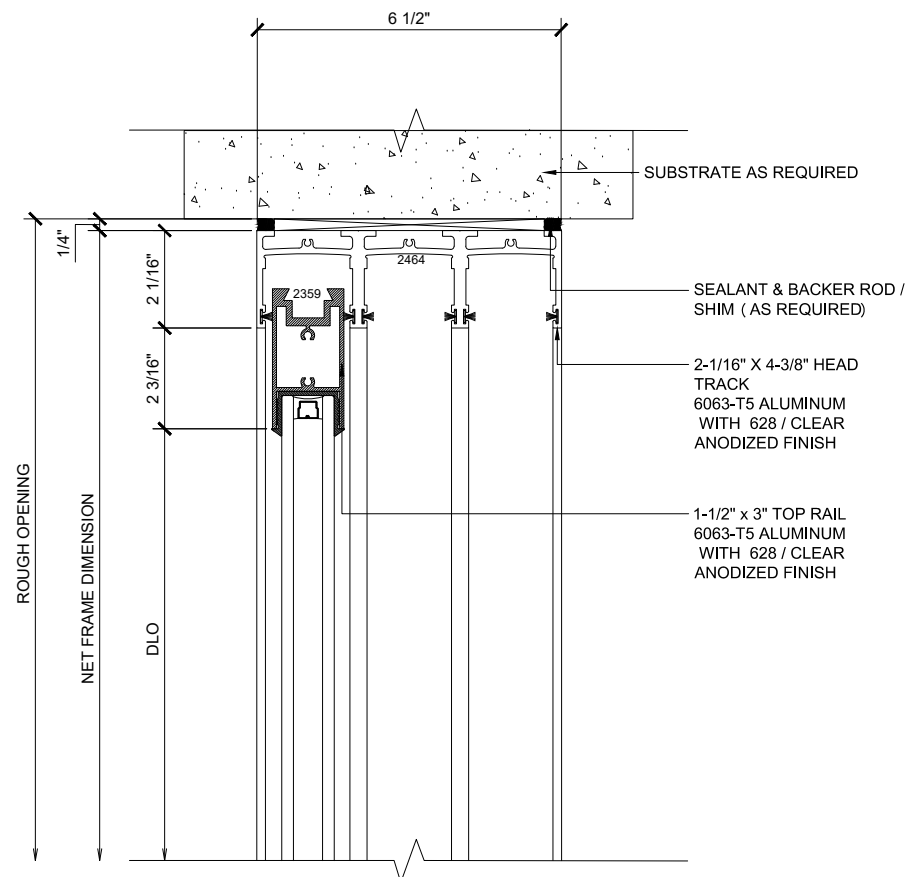

## MAX SLIDER

SLIDING GLASS DOOR - MEDIUM STILE  
 SLIDING DOOR / FIXED PANEL (XXO)

X - SLIDER  
 O - FIX GLASS

① HEAD (@SLIDER)

MAX SLIDING DOORS (XXO) SCALE: 6"=1'-0"

③ HEAD (@SLIDER)

MAX SLIDING DOORS (XXO) SCALE: 6"=1'-0"

Std. 1-1/8 I.G. Glazing Gasket  
 Part# BL-4514

Std. 1/2" Glazing Gasket  
 Part# BL-4466

Std. 1/4" Glazing Gasket  
 Part# BL-4533

② SILL (@SLIDER)

MAX SLIDING DOORS (XXO) SCALE: 6"=1'-0"

④ SILL (@SLIDER)

MAX SLIDING DOORS (XXO) SCALE: 6"=1'-0"

Ⓐ OPTIONAL INFILLS

MAX SLIDING DOORS (XXO) SCALE: 6"=1'-0"

**5 HEAD (@FIXED)**

MAX SLIDING DOORS (XXO) SCALE: 6"=1'-0"

**6 SILL (@FIXED)**

MAX SLIDING DOORS (XXO) SCALE: 6"=1'-0"