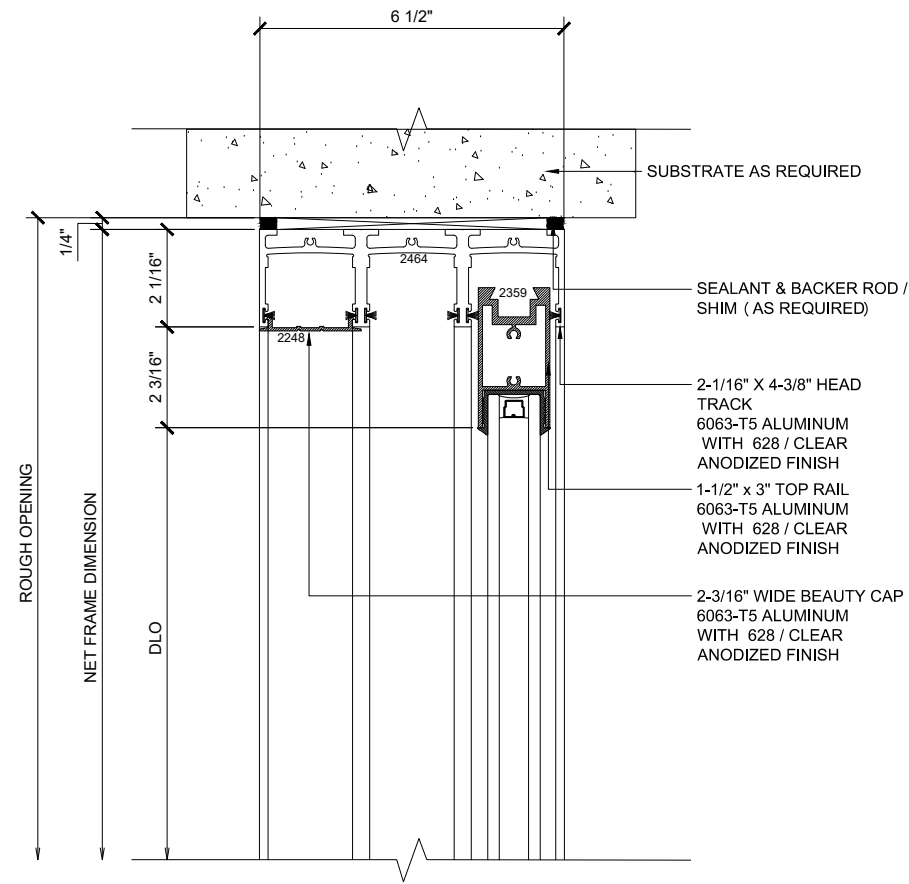

## MAX SLIDER

SLIDING GLASS DOOR - MEDIUM STILE  
SLIDING DOOR / FIXED PANEL (XXO)

X - SLIDER  
O - FIX GLASS

## MAX SLIDER

SLIDING GLASS DOOR - MEDIUM STILE  
 SLIDING DOOR / FIXED PANEL (XXO)

X - SLIDER  
 O - FIX GLASS

① HEAD (@SLIDER)

MAX SLIDING DOORS (XXO) SCALE: 6"=1'-0"

③ HEAD (@SLIDER)

MAX SLIDING DOORS (XXO) SCALE: 6"=1'-0"

Std. 1-1/8 I.G. Glazing Gasket  
 Part# BL-4514

Std. 1/2" Glazing Gasket  
 Part# BL-4466

Std. 1/4" Glazing Gasket  
 Part# BL-4533

② SILL (@SLIDER)

MAX SLIDING DOORS (XXO) SCALE: 6"=1'-0"

④ SILL (@SLIDER)

MAX SLIDING DOORS (XXO) SCALE: 6"=1'-0"

Ⓐ OPTIONAL INFILLS

MAX SLIDING DOORS (XXO) SCALE: 6"=1'-0"

**5 HEAD (@FIXED)**

MAX SLIDING DOORS (XXO) SCALE: 6"=1'-0"

**6 SILL (@FIXED)**

MAX SLIDING DOORS (XXO) SCALE: 6"=1'-0"