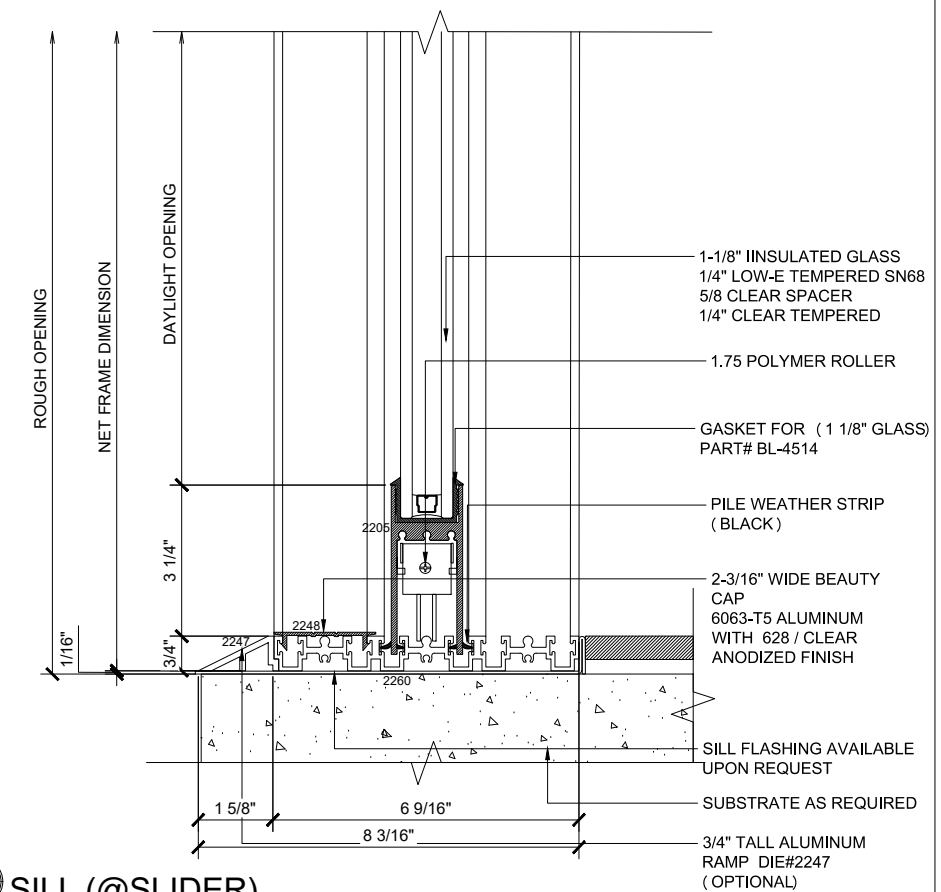

## MAX SLIDER

SLIDING GLASS DOOR - MEDIUM STILE  
 SLIDING DOOR / FIXED PANEL (XXO)

X - SLIDER  
 O - FIX GLASS

① HEAD (@SLIDER)

MAX SLIDING DOORS (XXO) SCALE: 6"=1'-0"

③ HEAD (@SLIDER)

MAX SLIDING DOORS (XXO) SCALE: 6"=1'-0"

Std. 1-1/8 I.G. Glazing Gasket  
 Part# BL-4514

Std. 1/2" Glazing Gasket  
 Part# BL-4466

Std. 1/4" Glazing Gasket  
 Part# BL-4533

② SILL (@SLIDER)

MAX SLIDING DOORS (XXO) SCALE: 6"=1'-0"

④ SILL (@SLIDER)

MAX SLIDING DOORS (XXO) SCALE: 6"=1'-0"

Ⓐ OPTIONAL INFILLS

MAX SLIDING DOORS (XXO) SCALE: 6"=1'-0"

**5 HEAD (@FIXED)**

MAX SLIDING DOORS (XXO) SCALE: 6"=1'-0"

**6 SILL (@FIXED)**

MAX SLIDING DOORS (XXO) SCALE: 6"=1'-0"