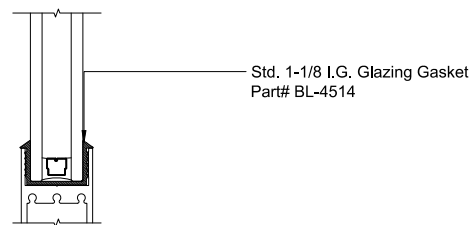

## MAX SLIDER

SLIDING GLASS DOOR - MEDIUM STILE  
SLIDING DOOR / FIXED PANEL (XXO)

X - SLIDER  
O - FIX GLASS

## MAX SLIDER

SLIDING GLASS DOOR - MEDIUM STILE  
 SLIDING DOOR / FIXED PANEL (XXO)

X - SLIDER  
 O - FIX GLASS

① HEAD (@SLIDER)

MAX SLIDING DOORS (XXO) SCALE: 6"=1'-0"

③ HEAD (@SLIDER)

MAX SLIDING DOORS (XXO) SCALE: 6"=1'-0"

Std. 1-1/8 I.G. Glazing Gasket  
 Part# BL-4514

Std. 1/2" Glazing Gasket  
 Part# BL-4466

Std. 1/4" Glazing Gasket  
 Part# BL-4533

② SILL (@SLIDER)

MAX SLIDING DOORS (XXO) SCALE: 6"=1'-0"

④ SILL (@SLIDER)