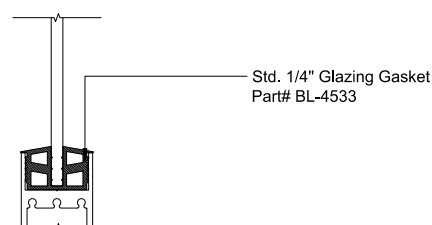

## MAX SLIDER

SLIDING GLASS DOOR - MEDIUM STILE  
 SLIDING DOOR / FIXED PANEL (XXO)

X - SLIDER  
 O - FIX GLASS

① HEAD (@SLIDER)

MAX SLIDING DOORS (XXO) SCALE: 6"=1'-0"

③ HEAD (@SLIDER)

MAX SLIDING DOORS (XXO) SCALE: 6"=1'-0"

Std. 1-1/8 I.G. Glazing Gasket  
 Part# BL-4514

Std. 1/2" Glazing Gasket  
 Part# BL-4466

Std. 1/4" Glazing Gasket  
 Part# BL-4533

② SILL (@SLIDER)

MAX SLIDING DOORS (XXO) SCALE: 6"=1'-0"

④ SILL (@SLIDER)

MAX SLIDING DOORS (XXO) SCALE: 6"=1'-0"

Ⓐ OPTIONAL INFILLS

MAX SLIDING DOORS (XXO) SCALE: 6"=1'-0"

**5 HEAD (@FIXED)**

MAX SLIDING DOORS (XXO) SCALE: 6"=1'-0"

**6 SILL (@FIXED)**

MAX SLIDING DOORS (XXO) SCALE: 6"=1'-0"