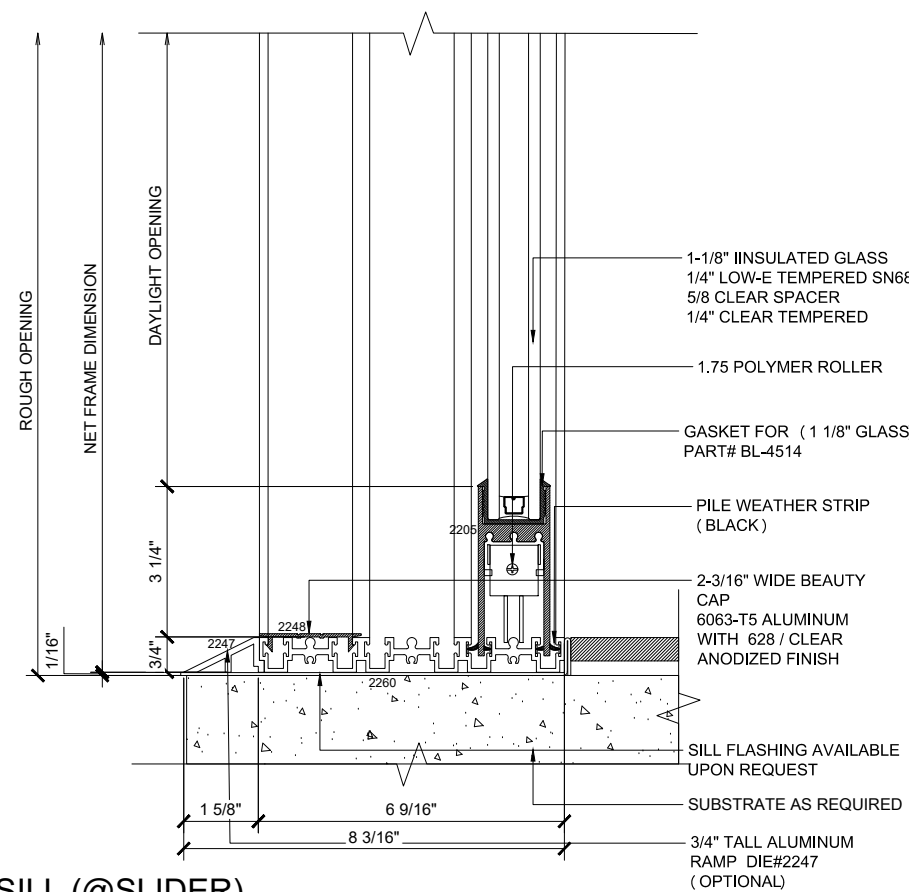

## MAX SLIDER

SLIDING GLASS DOOR - MEDIUM STILE  
 SLIDING DOOR / FIXED PANEL (XXO)

X - SLIDER  
 O - FIX GLASS

① HEAD (@SLIDER)

MAX SLIDING DOORS (XXO) SCALE: 6"=1'-0"

③ HEAD (@SLIDER)

MAX SLIDING DOORS (XXO) SCALE: 6"=1'-0"

Std. 1-1/8 I.G. Glazing Gasket  
 Part# BL-4514

Std. 1/2" Glazing Gasket  
 Part# BL-4466

Std. 1/4" Glazing Gasket  
 Part# BL-4533

② SILL (@SLIDER)

MAX SLIDING DOORS (XXO) SCALE: 6"=1'-0"

④ SILL (@SLIDER)

MAX SLIDING DOORS (XXO) SCALE: 6"=1'-0"

Ⓐ OPTIONAL INFILLS

MAX SLIDING DOORS (XXO) SCALE: 6"=1'-0"

**5 HEAD (@FIXED)**

MAX SLIDING DOORS (XXO) SCALE: 6"=1'-0"

**6 SILL (@FIXED)**

MAX SLIDING DOORS (XXO) SCALE: 6"=1'-0"