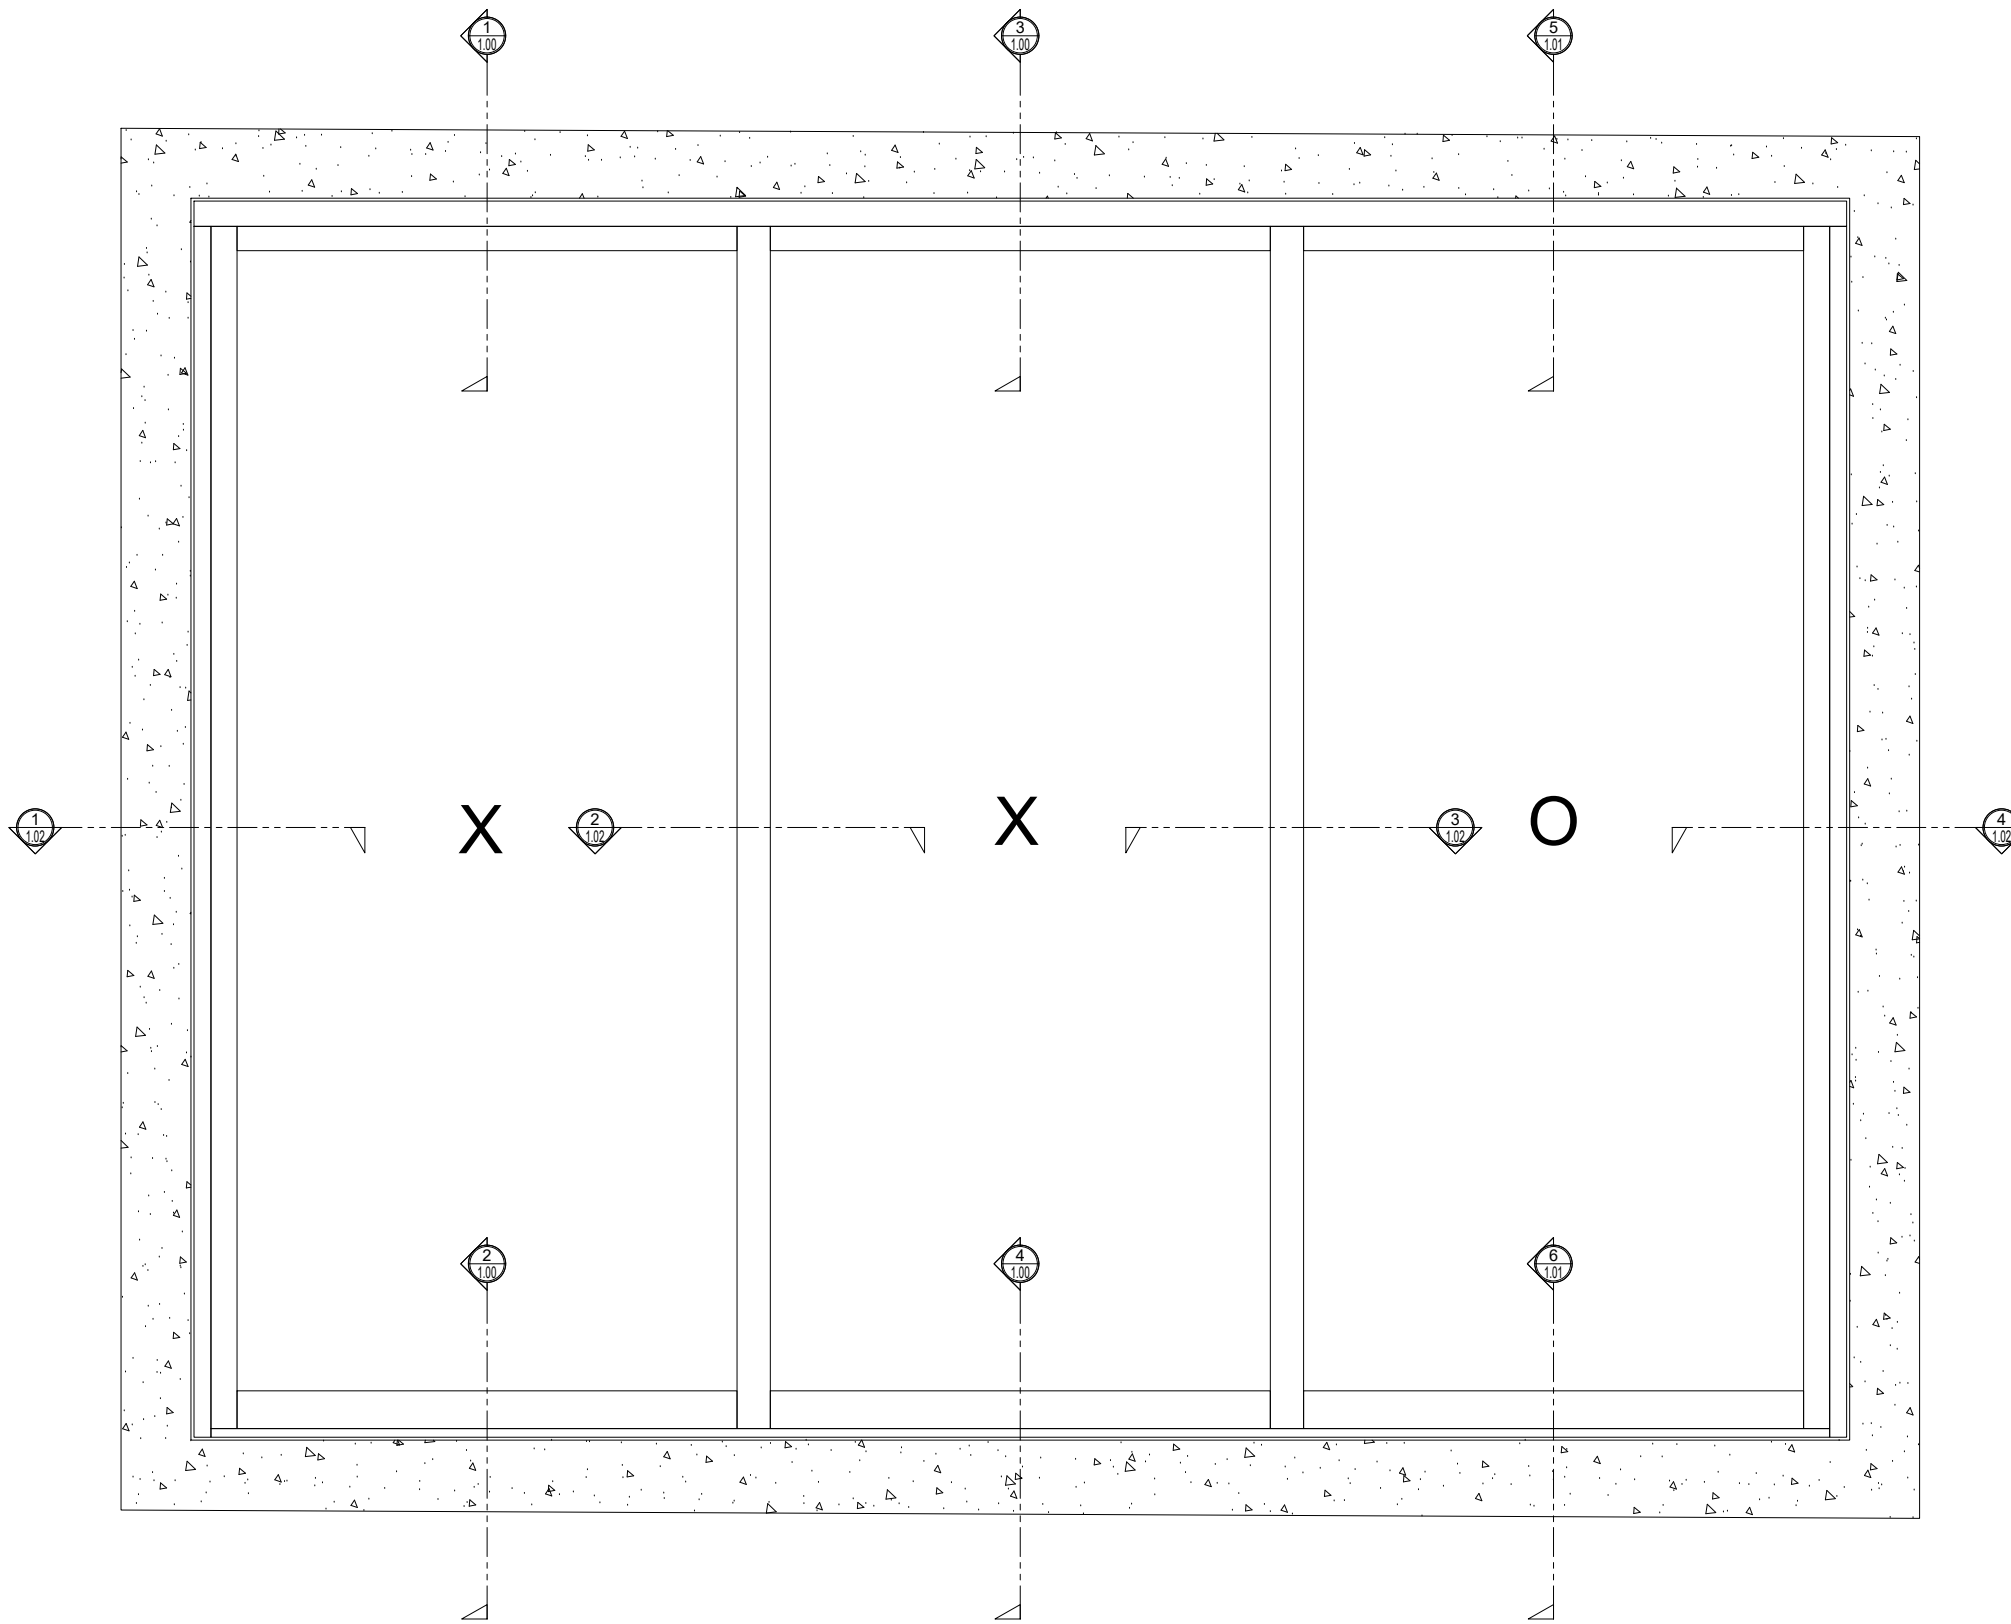

## MAX SLIDER

SLIDING GLASS DOOR - MEDIUM STILE  
SLIDING DOOR / FIXED PANEL (XXO)

X - SLIDER  
O - FIX GLASS

## MAX SLIDER

SLIDING GLASS DOOR - MEDIUM STILE  
 SLIDING DOOR / FIXED PANEL (XXO)

X - SLIDER  
 O - FIX GLASS

① HEAD (@SLIDER)

MAX SLIDING DOORS (XXO) SCALE: 6"=1'-0"

③ HEAD (@SLIDER)

MAX SLIDING DOORS (XXO) SCALE: 6"=1'-0"

Std. 1-1/8 I.G. Glazing Gasket  
 Part# BL-4514

Std. 1/2" Glazing Gasket  
 Part# BL-4466

Std. 1/4" Glazing Gasket  
 Part# BL-4533

② SILL (@SLIDER)

MAX SLIDING DOORS (XXO) SCALE: 6"=1'-0"

④ SILL (@SLIDER)

MAX SLIDING DOORS (XXO) SCALE: 6"=1'-0"

Ⓐ OPTIONAL INFILLS

MAX SLIDING DOORS (XXO) SCALE: 6"=1'-0"

**5 HEAD (@FIXED)**

MAX SLIDING DOORS (XXO) SCALE: 6"=1'-0"

**6 SILL (@FIXED)**

MAX SLIDING DOORS (XXO) SCALE: 6"=1'-0"