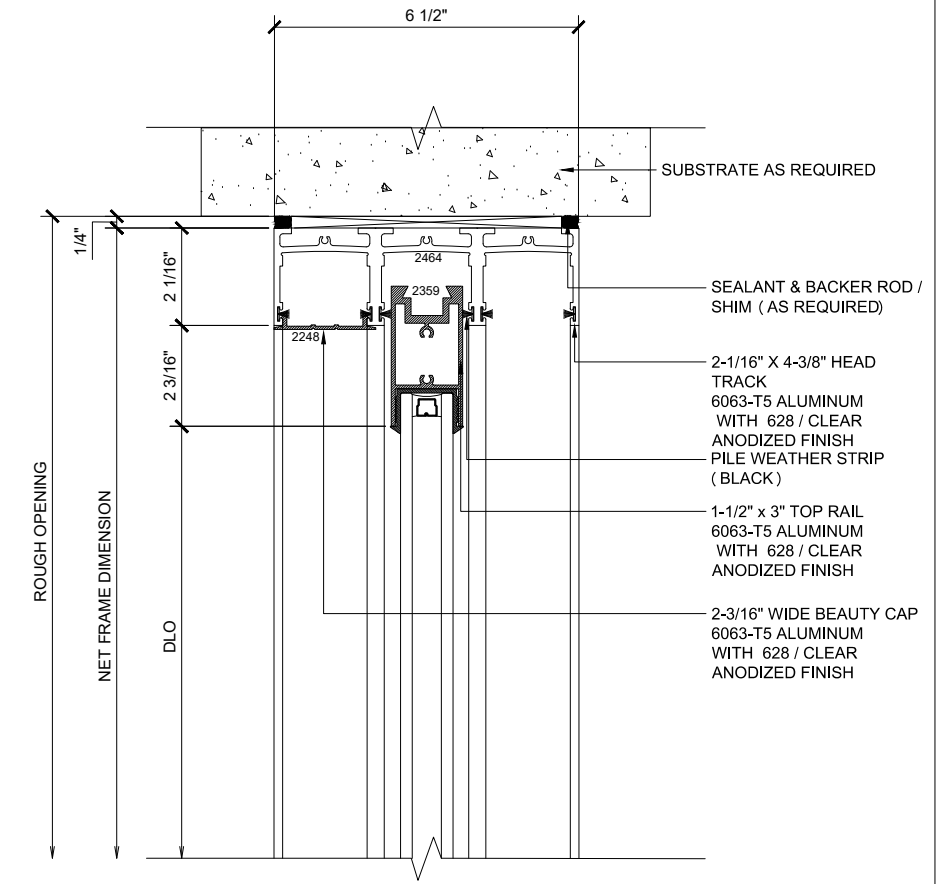

## MAX SLIDER

SLIDING GLASS DOOR - MEDIUM STILE  
 SLIDING DOOR / FIXED PANEL (XXO)

X - SLIDER  
 O - FIX GLASS

① HEAD (@SLIDER)

MAX SLIDING DOORS (XXO) SCALE: 6"=1'-0"

③ HEAD (@SLIDER)

MAX SLIDING DOORS (XXO) SCALE: 6"=1'-0"

Std. 1-1/8 I.G. Glazing Gasket  
 Part# BL-4514

Std. 1/2" Glazing Gasket  
 Part# BL-4466

Std. 1/4" Glazing Gasket  
 Part# BL-4533

② SILL (@SLIDER)

MAX SLIDING DOORS (XXO) SCALE: 6"=1'-0"

④ SILL (@SLIDER)

MAX SLIDING DOORS (XXO) SCALE: 6"=1'-0"

Ⓐ OPTIONAL INFILLS

MAX SLIDING DOORS (XXO) SCALE: 6"=1'-0"

**5 HEAD (@FIXED)**

MAX SLIDING DOORS (XXO) SCALE: 6"=1'-0"

**6 SILL (@FIXED)**

MAX SLIDING DOORS (XXO) SCALE: 6"=1'-0"