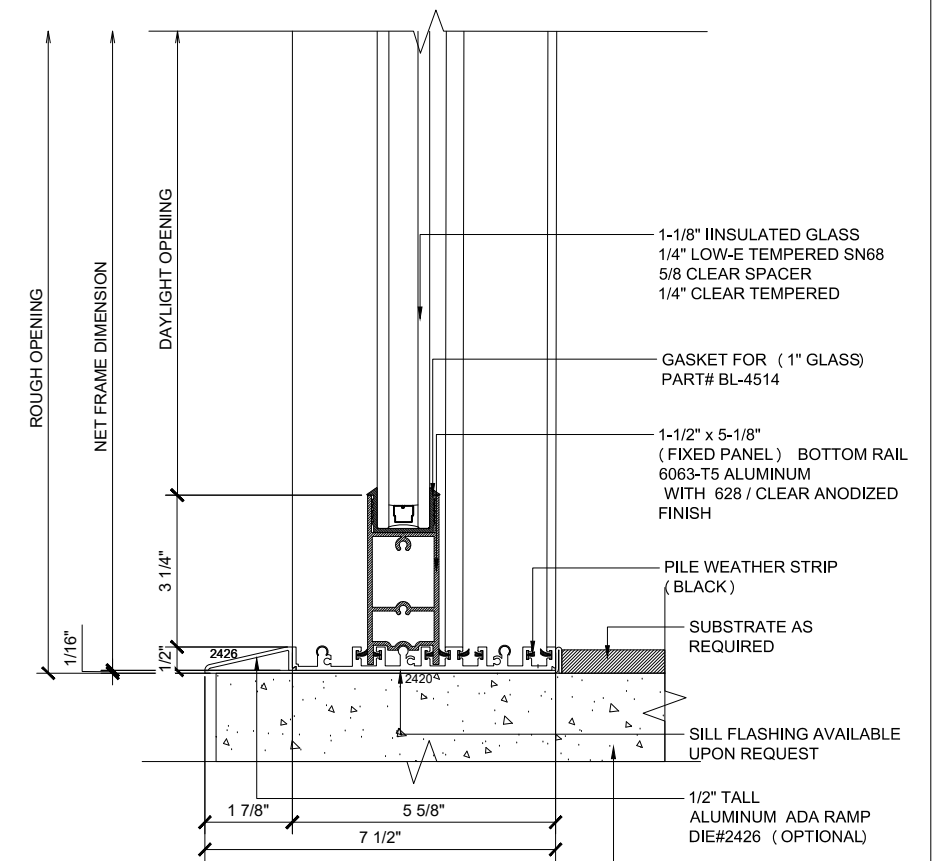

1 HEAD (@SLIDER)

MAX SLIDING DOORS (XO) W/SCREEN SCALE: 6"=1'-0"

3 HEAD (@FIXED)

MAX SLIDING DOORS (XO) W/SCREEN SCALE: 6"=1'-0"

Std. 1-1/8 I.G. Glazing Gasket
Part# BL-4514

Std. 1/2" Glazing Gasket
Part# BL-4466

Std. 1/4" Glazing Gasket
Part# BL-4533

A OPTIONAL INFILLS

MAX SLIDING DOORS (XO) W/SCREEN SCALE: 6"=1'-0"

2 SILL (@FIXED)

MAX SLIDING DOORS (XO) W/SCREEN SCALE: 6"=1'-0"

4 SILL (@FIXED)

MAX SLIDING DOORS (XO) W/SCREEN SCALE: 6"=1'-0"

① JAMB

MAX SLIDING DOORS (XO) W/SCREEN SCALE: 6"=1'-0"

② VERTICAL

MAX SLIDING DOORS (XO) W/SCREEN SCALE: 6"=1'-0"

③ JAMB

MAX SLIDING DOORS (XO) W/SCREEN SCALE: 6"=1'-0"