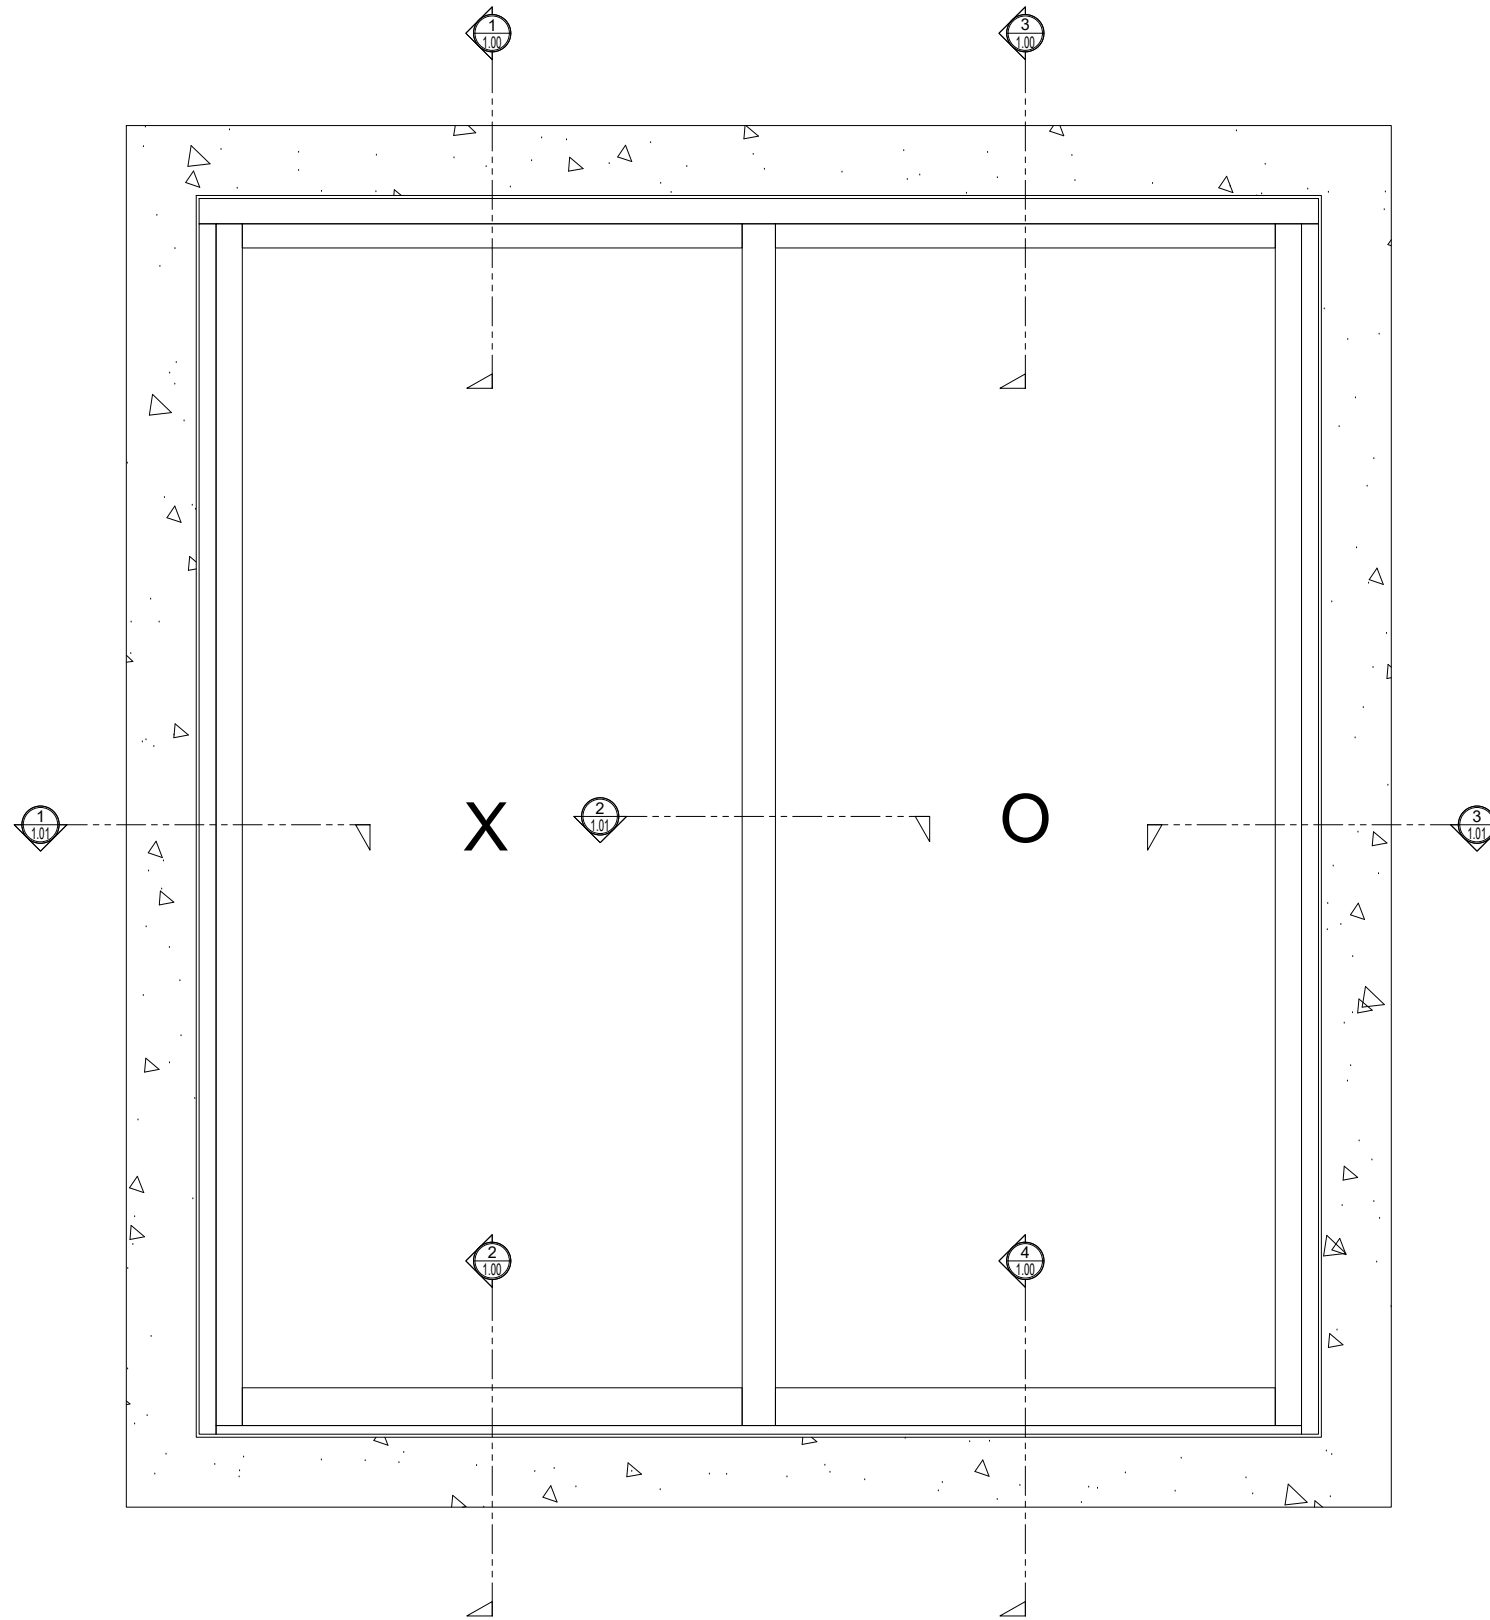

MAX SLIDER

SLIDING GLASS DOOR - MEDIUM STILE
SLIDING DOOR / FIXED PANEL (XO) W/SCREEN

X - SLIDER
O - FIX GLASS

MAX SLIDER

SLIDING GLASS DOOR - MEDIUM STILE
 SLIDING DOOR / FIXED PANEL (XO) W/SCREEN
 X - SLIDER
 O - FIX GLASS

1 HEAD (@SLIDER)

MAX SLIDING DOORS (XO) W/SCREEN SCALE: 6"=1'-0"

3 HEAD (@FIXED)

MAX SLIDING DOORS (XO) W/SCREEN SCALE: 6"=1'-0"

Std. 1-1/8 I.G. Glazing Gasket
Part# BL-4514

Std. 1/2" Glazing Gasket
Part# BL-4466

Std. 1/4" Glazing Gasket
Part# BL-4533

A OPTIONAL INFILLS

MAX SLIDING DOORS (XO) W/SCREEN SCALE: 6"=1'-0"

2 SILL (@FIXED)

MAX SLIDING DOORS (XO) W/SCREEN SCALE: 6"=1'-0"

4 SILL (@FIXED)

MAX SLIDING DOORS (XO) W/SCREEN SCALE: 6"=1'-0"

① JAMB

MAX SLIDING DOORS (XO) W/SCREEN SCALE: 6"=1'-0"

② VERTICAL

MAX SLIDING DOORS (XO) W/SCREEN SCALE: 6"=1'-0"

③ JAMB

MAX SLIDING DOORS (XO) W/SCREEN SCALE: 6"=1'-0"