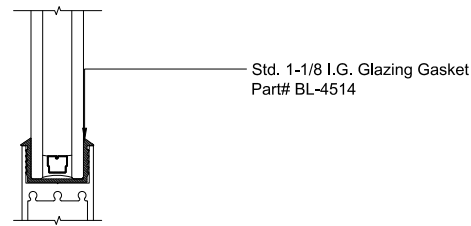

MAX SLIDER

SLIDING GLASS DOOR - MEDIUM STILE
SLIDING DOOR / FIXED PANEL (XO) W/SCREEN

X - SLIDER
O - FIX GLASS

MAX SLIDER

SLIDING GLASS DOOR - MEDIUM STILE
 SLIDING DOOR / FIXED PANEL (XO) W/SCREEN
 X - SLIDER
 O - FIX GLASS

1 HEAD (@SLIDER)

MAX SLIDING DOORS (XO) W/SCREEN SCALE: 6"=1'-0"

3 HEAD (@FIXED)

MAX SLIDING DOORS (XO) W/SCREEN SCALE: 6"=1'-0"

Std. 1-1/8 I.G. Glazing Gasket
Part# BL-4514

Std. 1/2" Glazing Gasket
Part# BL-4466

Std. 1/4" Glazing Gasket
Part# BL-4533

A OPTIONAL INFILLS

MAX SLIDING DOORS (XO) W/SCREEN SCALE: 6"=1'-0"

2 SILL (@FIXED)

MAX SLIDING DOORS (XO) W/SCREEN SCALE: 6"=1'-0"

4 SILL (@FIXED)

MAX SLIDING DOORS (XO) W/SCREEN SCALE: 6"=1'-0"