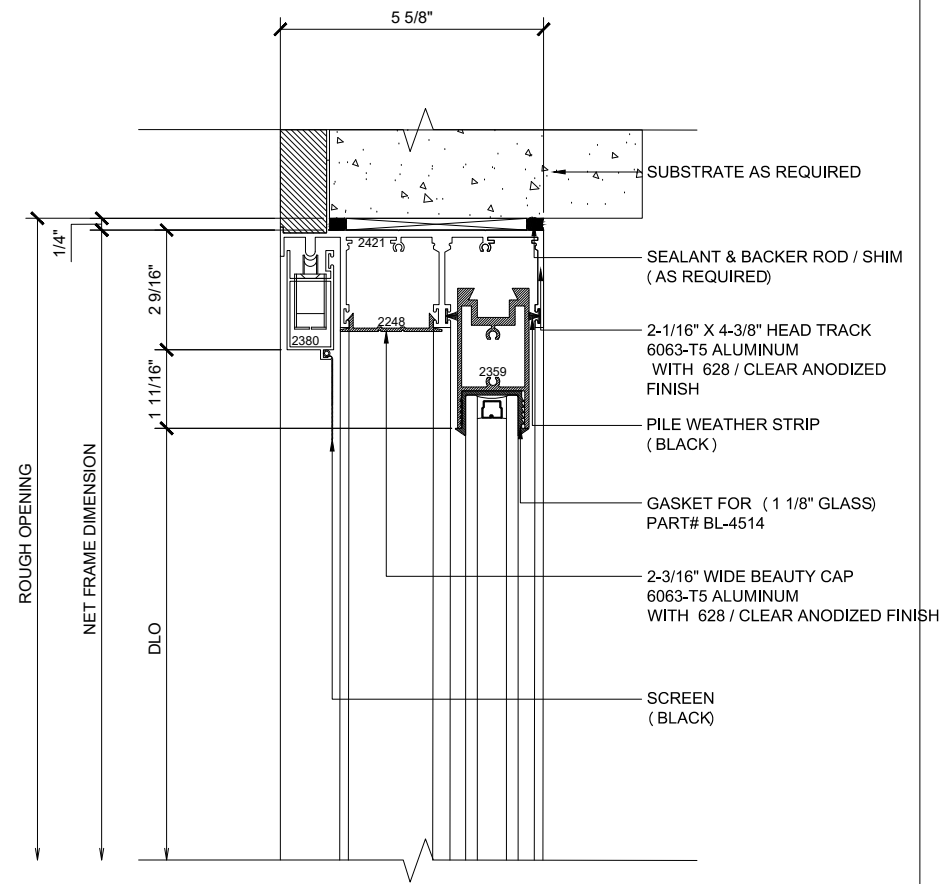

MAX SLIDER

SLIDING GLASS DOOR - MEDIUM STILE
SLIDING DOOR / FIXED PANEL (XO) W/SCREEN

X - SLIDER
O - FIX GLASS

MAX SLIDER

SLIDING GLASS DOOR - MEDIUM STILE
 SLIDING DOOR / FIXED PANEL (XO) W/SCREEN
 X - SLIDER
 O - FIX GLASS

1 HEAD (@SLIDER)

MAX SLIDING DOORS (XO) W/SCREEN SCALE: 6"=1'-0"

3 HEAD (@FIXED)

MAX SLIDING DOORS (XO) W/SCREEN SCALE: 6"=1'-0"

Std. 1-1/8 I.G. Glazing Gasket
Part# BL-4514

Std. 1/2" Glazing Gasket
Part# BL-4466

Std. 1/4" Glazing Gasket
Part# BL-4533

A OPTIONAL INFILLS

MAX SLIDING DOORS (XO) W/SCREEN SCALE: 6"=1'-0"

2 SILL (@FIXED)

MAX SLIDING DOORS (XO) W/SCREEN SCALE: 6"=1'-0"

4 SILL (@FIXED)

MAX SLIDING DOORS (XO) W/SCREEN SCALE: 6"=1'-0"

① JAMB

MAX SLIDING DOORS (XO) W/SCREEN SCALE: 6"=1'-0"

② VERTICAL

MAX SLIDING DOORS (XO) W/SCREEN SCALE: 6"=1'-0"

③ JAMB

MAX SLIDING DOORS (XO) W/SCREEN SCALE: 6"=1'-0"