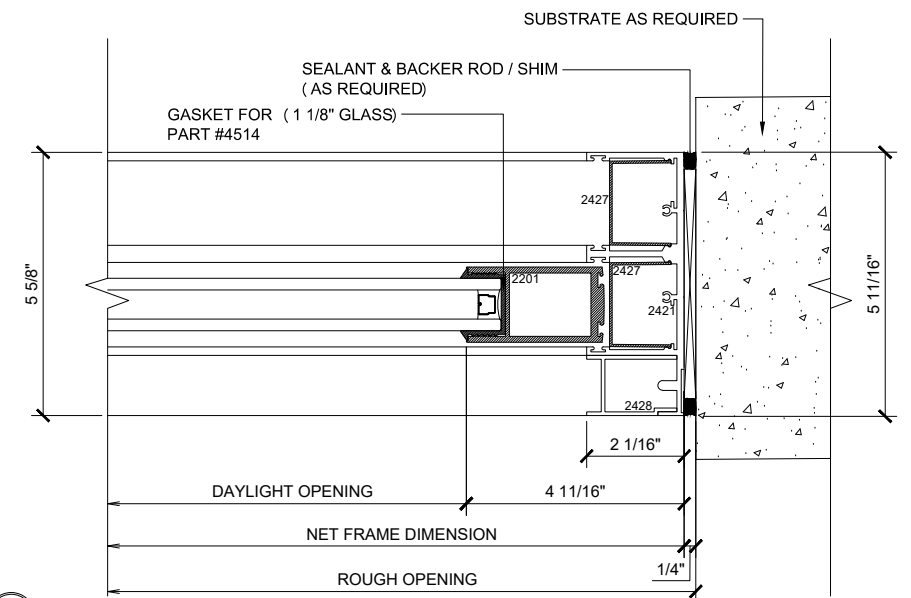

Std. 1/4" Glazing Gasket
Part# BL-4533

A OPTIONAL INFILLS

MAX SLIDING DOORS (XO) W/SCREEN SCALE: 6"=1'-0"

2 SILL (@FIXED)

MAX SLIDING DOORS (XO) W/SCREEN SCALE: 6"=1'-0"

4 SILL (@FIXED)

MAX SLIDING DOORS (XO) W/SCREEN SCALE: 6"=1'-0"

① JAMB

MAX SLIDING DOORS (XO) W/SCREEN SCALE: 6"=1'-0"

② VERTICAL

MAX SLIDING DOORS (XO) W/SCREEN SCALE: 6"=1'-0"

③ JAMB

MAX SLIDING DOORS (XO) W/SCREEN SCALE: 6"=1'-0"