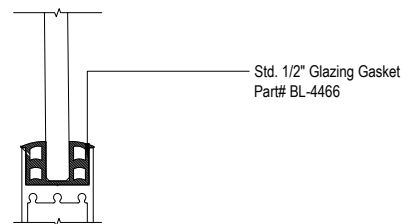

1 HEAD (@SLIDER)

MAX SLIDING DOORS (XO) W/SCREEN SCALE: 6"=1'-0"

3 HEAD (@FIXED)

MAX SLIDING DOORS (XO) W/SCREEN SCALE: 6"=1'-0"

Std. 1-1/8 I.G. Glazing Gasket
Part# BL-4514

Std. 1/2" Glazing Gasket
Part# BL-4466

Std. 1/4" Glazing Gasket
Part# BL-4533

A OPTIONAL INFILLS

MAX SLIDING DOORS (XO) W/SCREEN SCALE: 6"=1'-0"

2 SILL (@FIXED)

MAX SLIDING DOORS (XO) W/SCREEN SCALE: 6"=1'-0"

4 SILL (@FIXED)

MAX SLIDING DOORS (XO) W/SCREEN SCALE: 6"=1'-0"

① JAMB

MAX SLIDING DOORS (XO) W/SCREEN SCALE: 6"=1'-0"

② VERTICAL

MAX SLIDING DOORS (XO) W/SCREEN SCALE: 6"=1'-0"

③ JAMB

MAX SLIDING DOORS (XO) W/SCREEN SCALE: 6"=1'-0"