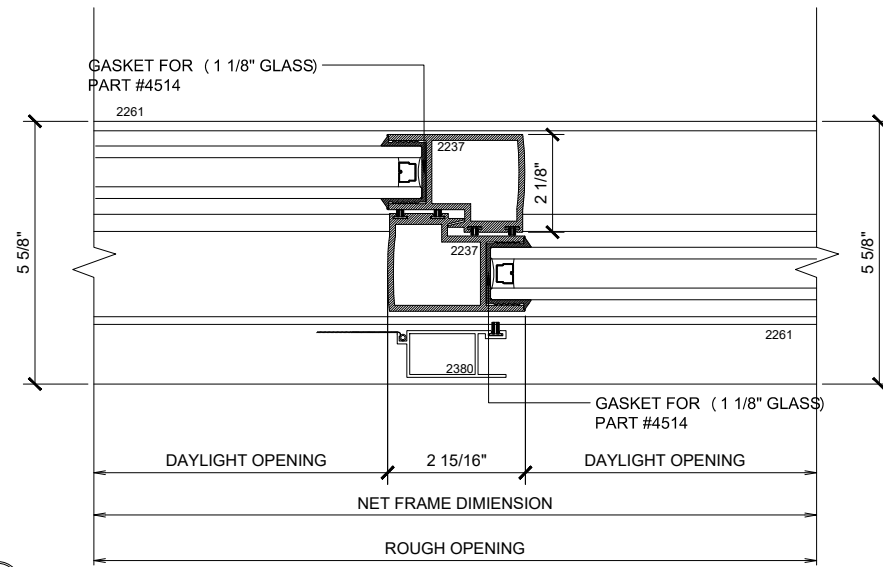

1 HEAD (@SLIDER)

MAX SLIDING DOORS (XO) W/SCREEN SCALE: 6"=1'-0"

3 HEAD (@FIXED)

MAX SLIDING DOORS (XO) W/SCREEN SCALE: 6"=1'-0"

Std. 1-1/8 I.G. Glazing Gasket
Part# BL-4514

Std. 1/2" Glazing Gasket
Part# BL-4466

Std. 1/4" Glazing Gasket
Part# BL-4533

A OPTIONAL INFILLS

MAX SLIDING DOORS (XO) W/SCREEN SCALE: 6"=1'-0"

2 SILL (@FIXED)

MAX SLIDING DOORS (XO) W/SCREEN SCALE: 6"=1'-0"

4 SILL (@FIXED)

MAX SLIDING DOORS (XO) W/SCREEN SCALE: 6"=1'-0"

① JAMB

MAX SLIDING DOORS (XO) W/SCREEN SCALE: 6"=1'-0"

② VERTICAL

MAX SLIDING DOORS (XO) W/SCREEN SCALE: 6"=1'-0"

③ JAMB

MAX SLIDING DOORS (XO) W/SCREEN SCALE: 6"=1'-0"