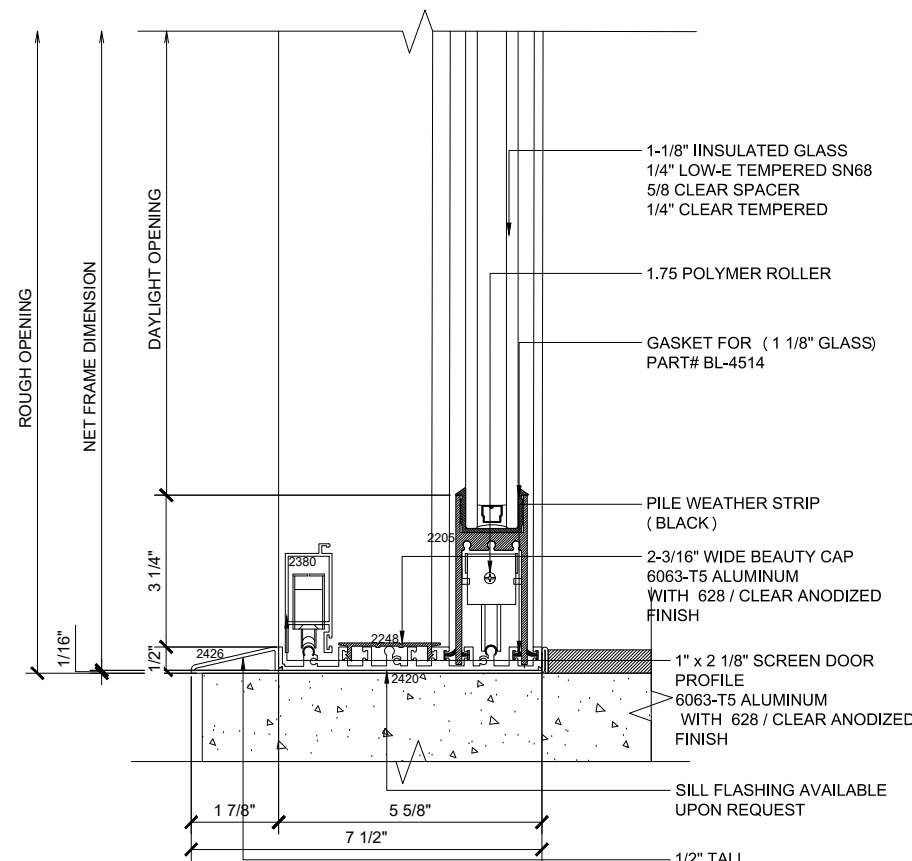

1 HEAD (@SLIDER)

MAX SLIDING DOORS (XO) W/SCREEN SCALE: 6"=1'-0"

3 HEAD (@FIXED)

MAX SLIDING DOORS (XO) W/SCREEN SCALE: 6"=1'-0"

Std. 1-1/8 I.G. Glazing Gasket
Part# BL-4514

Std. 1/2" Glazing Gasket
Part# BL-4466

Std. 1/4" Glazing Gasket
Part# BL-4533

A OPTIONAL INFILLS

MAX SLIDING DOORS (XO) W/SCREEN SCALE: 6"=1'-0"

2 SILL (@FIXED)

MAX SLIDING DOORS (XO) W/SCREEN SCALE: 6"=1'-0"

4 SILL (@FIXED)

MAX SLIDING DOORS (XO) W/SCREEN SCALE: 6"=1'-0"

① JAMB

MAX SLIDING DOORS (XO) W/SCREEN SCALE: 6"=1'-0"

② VERTICAL

MAX SLIDING DOORS (XO) W/SCREEN SCALE: 6"=1'-0"

③ JAMB

MAX SLIDING DOORS (XO) W/SCREEN SCALE: 6"=1'-0"