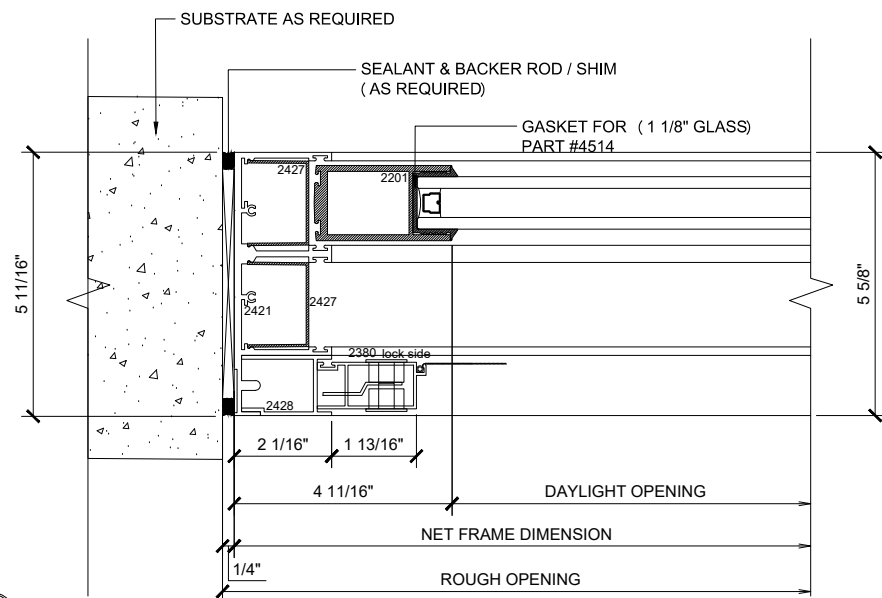

1 HEAD (@SLIDER)

MAX SLIDING DOORS (XO) W/SCREEN SCALE: 6"=1'-0"

3 HEAD (@FIXED)

MAX SLIDING DOORS (XO) W/SCREEN SCALE: 6"=1'-0"

Std. 1-1/8 I.G. Glazing Gasket
Part# BL-4514

Std. 1/2" Glazing Gasket
Part# BL-4466

Std. 1/4" Glazing Gasket
Part# BL-4533

A OPTIONAL INFILLS

MAX SLIDING DOORS (XO) W/SCREEN SCALE: 6"=1'-0"

2 SILL (@FIXED)

MAX SLIDING DOORS (XO) W/SCREEN SCALE: 6"=1'-0"

4 SILL (@FIXED)

MAX SLIDING DOORS (XO) W/SCREEN SCALE: 6"=1'-0"

① JAMB

MAX SLIDING DOORS (XO) W/SCREEN SCALE: 6"=1'-0"

② VERTICAL

MAX SLIDING DOORS (XO) W/SCREEN SCALE: 6"=1'-0"

③ JAMB

MAX SLIDING DOORS (XO) W/SCREEN SCALE: 6"=1'-0"