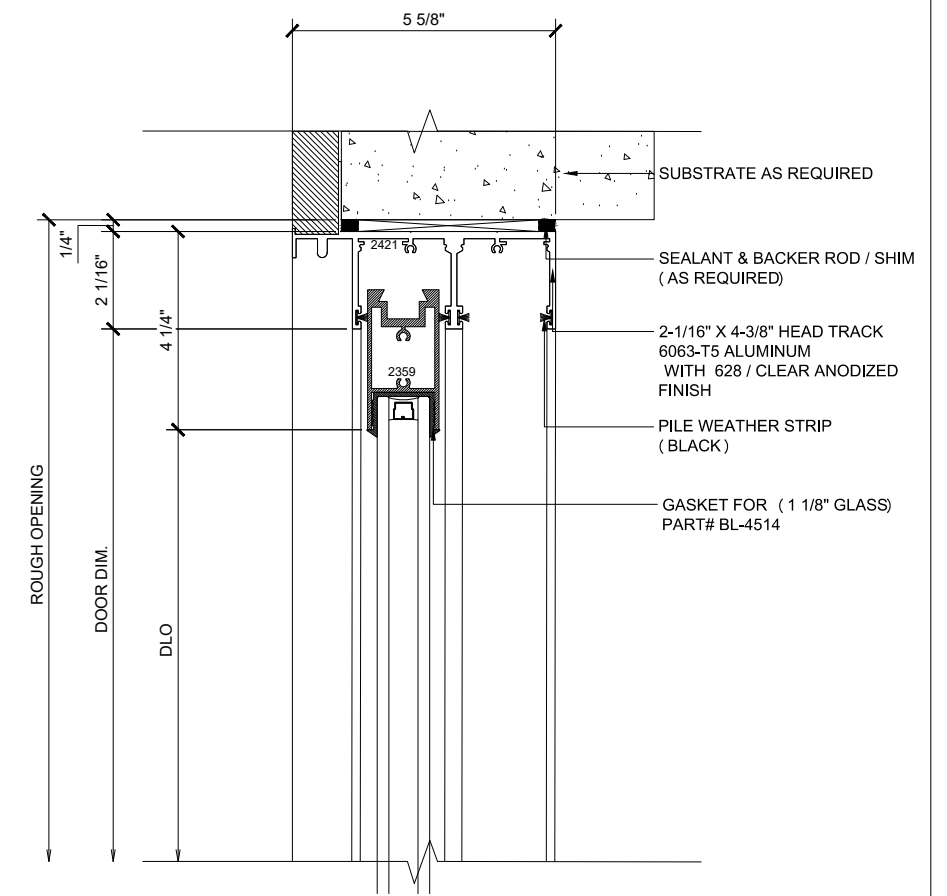

MAX SLIDER

SLIDING GLASS DOOR - MEDIUM STILE
SLIDING DOOR / FIXED PANEL (XO) W/SCREEN

X - SLIDER
O - FIX GLASS

MAX SLIDER

SLIDING GLASS DOOR - MEDIUM STILE
 SLIDING DOOR / FIXED PANEL (XO) W/SCREEN
 X - SLIDER
 O - FIX GLASS

1 HEAD (@SLIDER)

MAX SLIDING DOORS (XO) W/SCREEN SCALE: 6"=1'-0"

3 HEAD (@FIXED)

MAX SLIDING DOORS (XO) W/SCREEN SCALE: 6"=1'-0"

Std. 1-1/8 I.G. Glazing Gasket
Part# BL-4514

Std. 1/2" Glazing Gasket
Part# BL-4466

Std. 1/4" Glazing Gasket
Part# BL-4533

A OPTIONAL INFILLS

MAX SLIDING DOORS (XO) W/SCREEN SCALE: 6"=1'-0"

2 SILL (@FIXED)

MAX SLIDING DOORS (XO) W/SCREEN SCALE: 6"=1'-0"

4 SILL (@FIXED)

MAX SLIDING DOORS (XO) W/SCREEN SCALE: 6"=1'-0"

① JAMB

MAX SLIDING DOORS (XO) W/SCREEN SCALE: 6"=1'-0"

② VERTICAL

MAX SLIDING DOORS (XO) W/SCREEN SCALE: 6"=1'-0"

③ JAMB

MAX SLIDING DOORS (XO) W/SCREEN SCALE: 6"=1'-0"