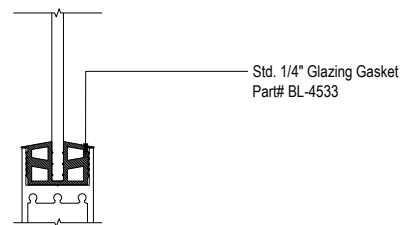

1 HEAD (@SLIDER)

MAX SLIDING DOORS (XO) W/SCREEN SCALE: 6"=1'-0"

3 HEAD (@FIXED)

MAX SLIDING DOORS (XO) W/SCREEN SCALE: 6"=1'-0"

Std. 1-1/8 I.G. Glazing Gasket
Part# BL-4514

Std. 1/2" Glazing Gasket
Part# BL-4466

Std. 1/4" Glazing Gasket
Part# BL-4533

A OPTIONAL INFILLS

MAX SLIDING DOORS (XO) W/SCREEN SCALE: 6"=1'-0"

2 SILL (@FIXED)

MAX SLIDING DOORS (XO) W/SCREEN SCALE: 6"=1'-0"

4 SILL (@FIXED)

MAX SLIDING DOORS (XO) W/SCREEN SCALE: 6"=1'-0"

① JAMB

MAX SLIDING DOORS (XO) W/SCREEN SCALE: 6"=1'-0"

② VERTICAL

MAX SLIDING DOORS (XO) W/SCREEN SCALE: 6"=1'-0"

③ JAMB

MAX SLIDING DOORS (XO) W/SCREEN SCALE: 6"=1'-0"