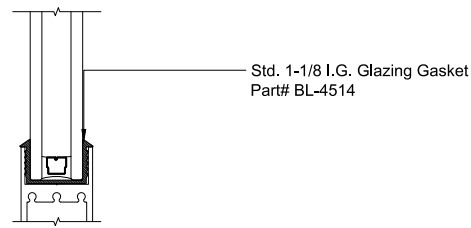

MAX SLIDER

SLIDING GLASS DOOR - MEDIUM STILE
SLIDING DOOR / FIXED PANEL (XO)

X - SLIDER
O - FIX GLASS

MAX SLIDER

SLIDING GLASS DOOR - MEDIUM STILE
 SLIDING DOOR / FIXED PANEL (XO)

X - SLIDER
 O - FIX GLASS

① HEAD (@SLIDER)

MAX SLIDING DOORS (XO) SCALE: 6"=1'-0"

③ HEAD (@FIXED)

MAX SLIDING DOORS (XO) SCALE: 6"=1'-0"

Std. 1-1/8 I.G. Glazing Gasket
Part# BL-4514

Std. 1/2" Glazing Gasket
Part# BL-4466

Std. 1/4" Glazing Gasket
Part# BL-4533