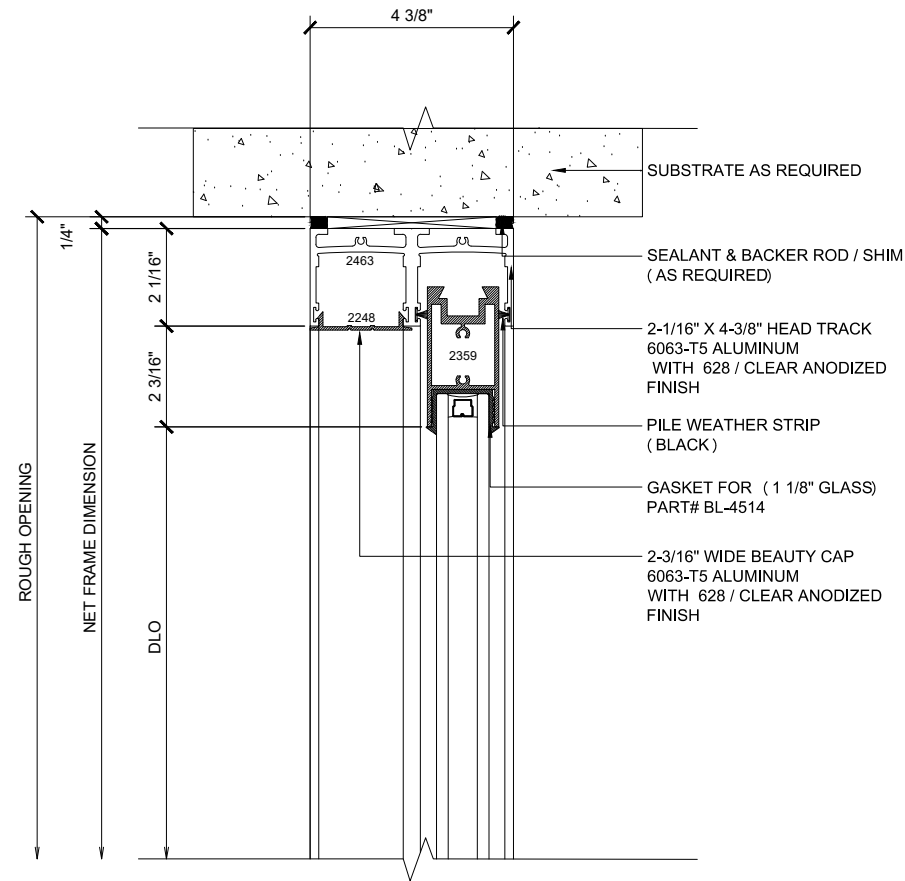

MAX SLIDER

SLIDING GLASS DOOR - MEDIUM STILE
SLIDING DOOR / FIXED PANEL (XO)

X - SLIDER
O - FIX GLASS

MAX SLIDER

SLIDING GLASS DOOR - MEDIUM STILE
 SLIDING DOOR / FIXED PANEL (XO)

X - SLIDER
 O - FIX GLASS

① HEAD (@SLIDER)

MAX SLIDING DOORS (XO) SCALE: 6"=1'-0"

③ HEAD (@FIXED)

MAX SLIDING DOORS (XO) SCALE: 6"=1'-0"

Std. 1-1/8 I.G. Glazing Gasket
Part# BL-4514

Std. 1/2" Glazing Gasket
Part# BL-4466

Std. 1/4" Glazing Gasket
Part# BL-4533

Ⓐ OPTIONAL INFILLS

MAX SLIDING DOORS (XO) SCALE: 6"=1'-0"

② SILL (@ SLIDER)

MAX SLIDING DOORS (XO) SCALE: 6"=1'-0"

④ SILL (@ FIXED)

MAX SLIDING DOORS (XO) SCALE: 6"=1'-0"

① JAMB

MAX SLIDING DOORS (X0)

SCALE: 6"=1'-0"

② VERTICAL

MAX SLIDING DOORS (X0)

SCALE: 6"=1'-0"

③ JAMB

MAX SLIDING DOORS (X0)

SCALE: 6"=1'-0"