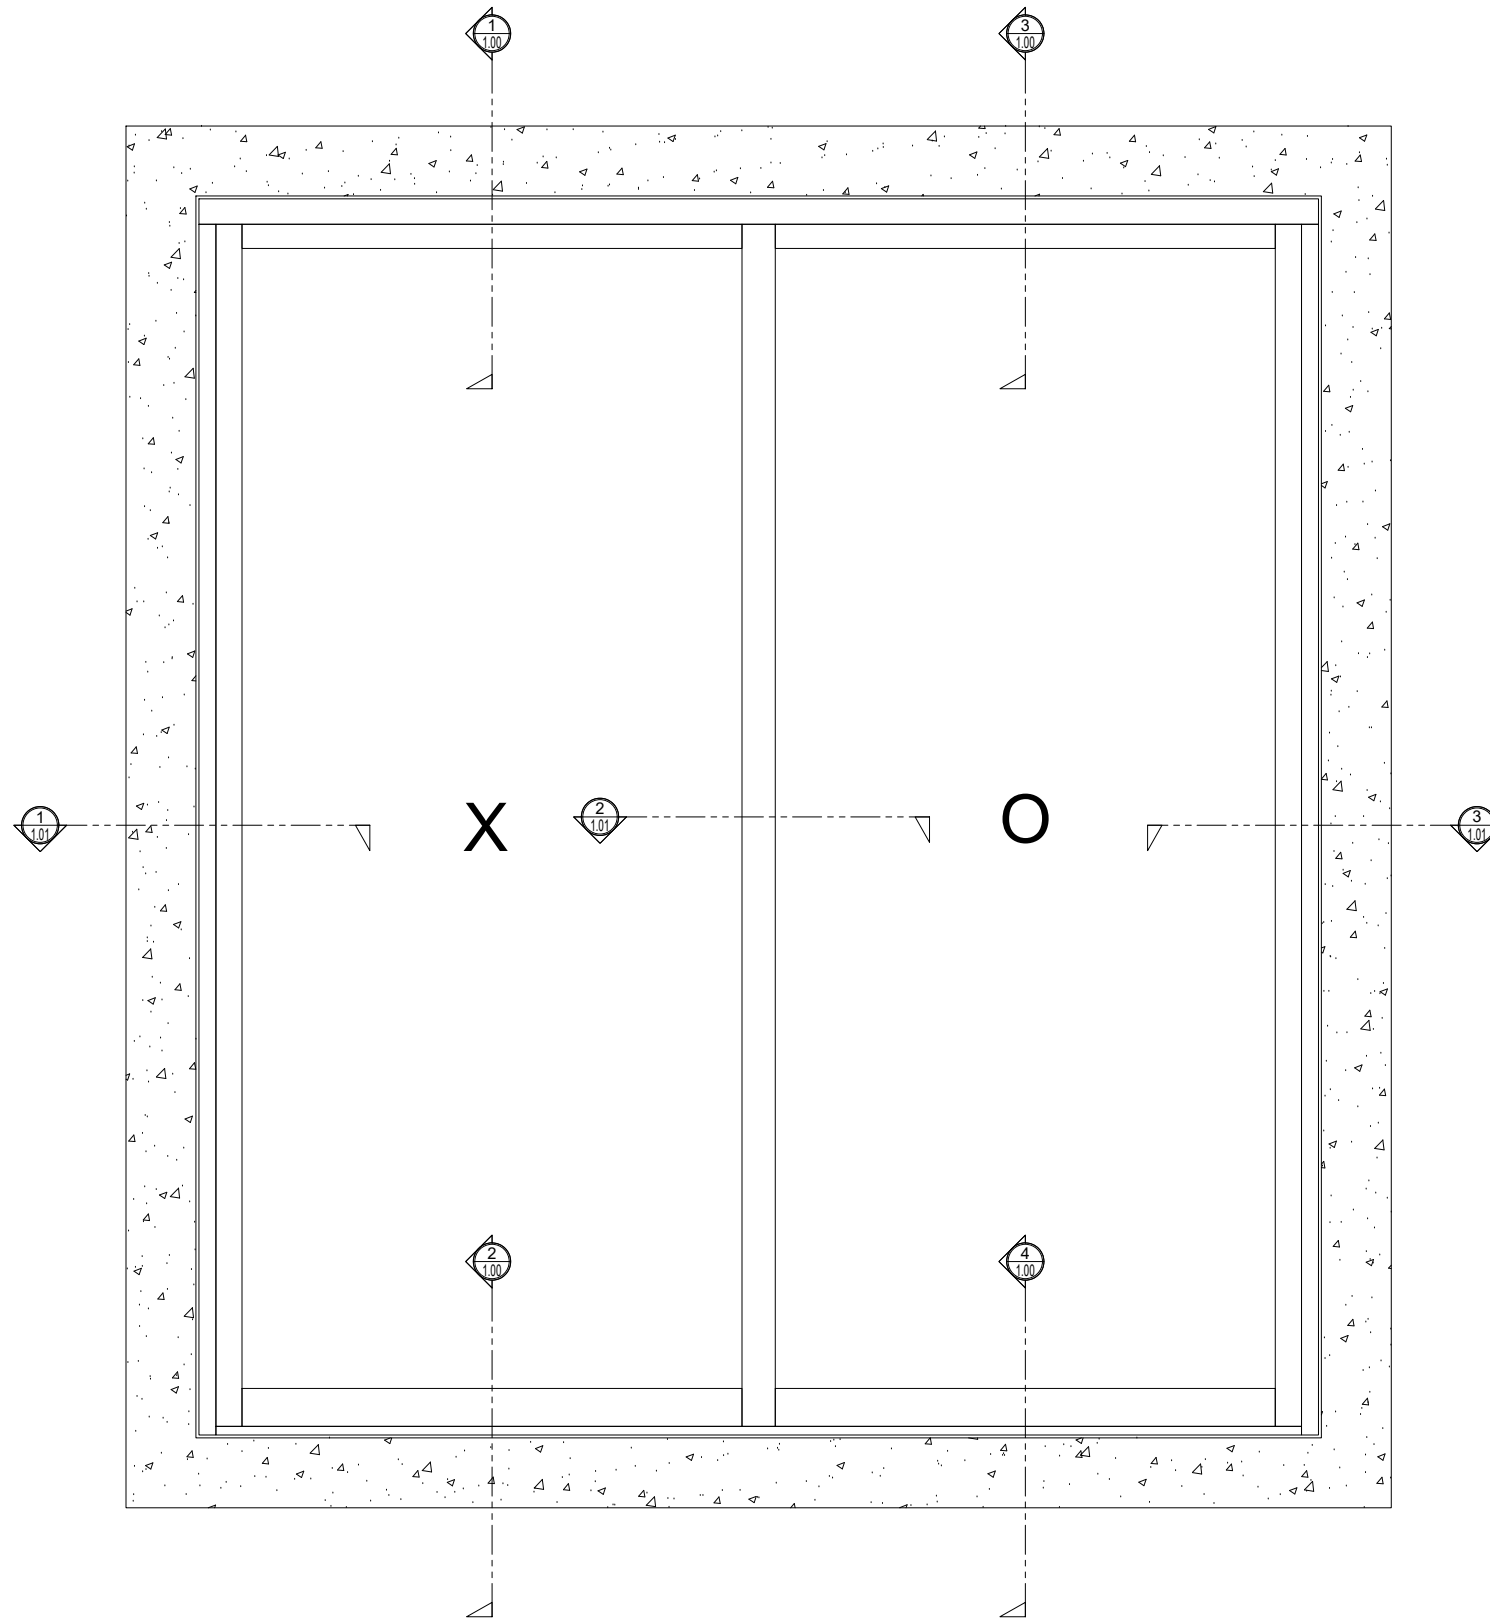

MAX SLIDER

SLIDING GLASS DOOR - MEDIUM STILE
SLIDING DOOR / FIXED PANEL (XO)

X - SLIDER
O - FIX GLASS

MAX SLIDER

SLIDING GLASS DOOR - MEDIUM STILE
 SLIDING DOOR / FIXED PANEL (XO)

X - SLIDER
 O - FIX GLASS

① HEAD (@SLIDER)

MAX SLIDING DOORS (XO) SCALE: 6"=1'-0"

③ HEAD (@FIXED)

MAX SLIDING DOORS (XO) SCALE: 6"=1'-0"

Std. 1-1/8 I.G. Glazing Gasket
Part# BL-4514

Std. 1/2" Glazing Gasket
Part# BL-4466

Std. 1/4" Glazing Gasket
Part# BL-4533

Ⓐ OPTIONAL INFILLS

MAX SLIDING DOORS (XO) SCALE: 6"=1'-0"

② SILL (@ SLIDER)

MAX SLIDING DOORS (XO) SCALE: 6"=1'-0"

④ SILL (@ FIXED)

MAX SLIDING DOORS (XO) SCALE: 6"=1'-0"

① JAMB

MAX SLIDING DOORS (X0)

SCALE: 6"=1'-0"

② VERTICAL

MAX SLIDING DOORS (X0)

SCALE: 6"=1'-0"

③ JAMB

MAX SLIDING DOORS (X0)

SCALE: 6"=1'-0"