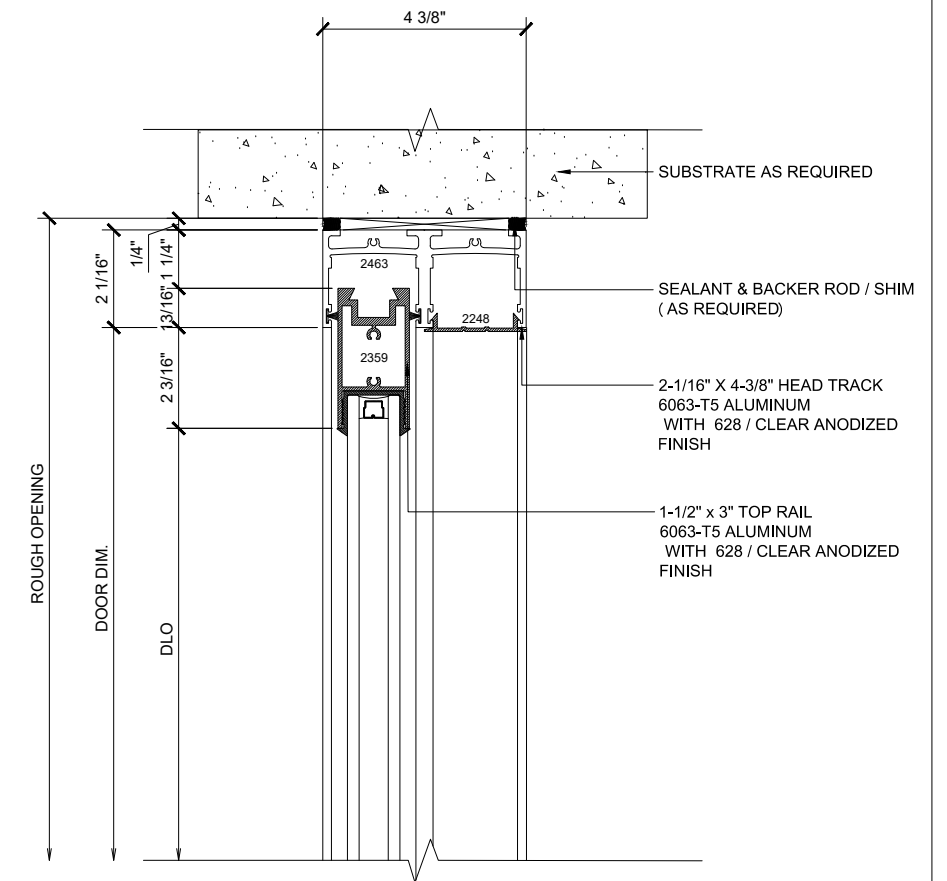

MAX SLIDER

SLIDING GLASS DOOR - MEDIUM STILE
SLIDING DOOR / FIXED PANEL (XO)

X - SLIDER
O - FIX GLASS

MAX SLIDER

SLIDING GLASS DOOR - MEDIUM STILE
 SLIDING DOOR / FIXED PANEL (XO)

X - SLIDER
 O - FIX GLASS

① HEAD (@SLIDER)

MAX SLIDING DOORS (XO) SCALE: 6"=1'-0"

③ HEAD (@FIXED)

MAX SLIDING DOORS (XO) SCALE: 6"=1'-0"

Std. 1-1/8 I.G. Glazing Gasket
Part# BL-4514

Std. 1/2" Glazing Gasket
Part# BL-4466

Std. 1/4" Glazing Gasket
Part# BL-4533

Ⓐ OPTIONAL INFILLS

MAX SLIDING DOORS (XO) SCALE: 6"=1'-0"

② SILL (@ SLIDER)

MAX SLIDING DOORS (XO) SCALE: 6"=1'-0"

④ SILL (@ FIXED)

MAX SLIDING DOORS (XO) SCALE: 6"=1'-0"

① JAMB

MAX SLIDING DOORS (X0)

SCALE: 6"=1'-0"

② VERTICAL

MAX SLIDING DOORS (X0)

SCALE: 6"=1'-0"

③ JAMB

MAX SLIDING DOORS (X0)

SCALE: 6"=1'-0"