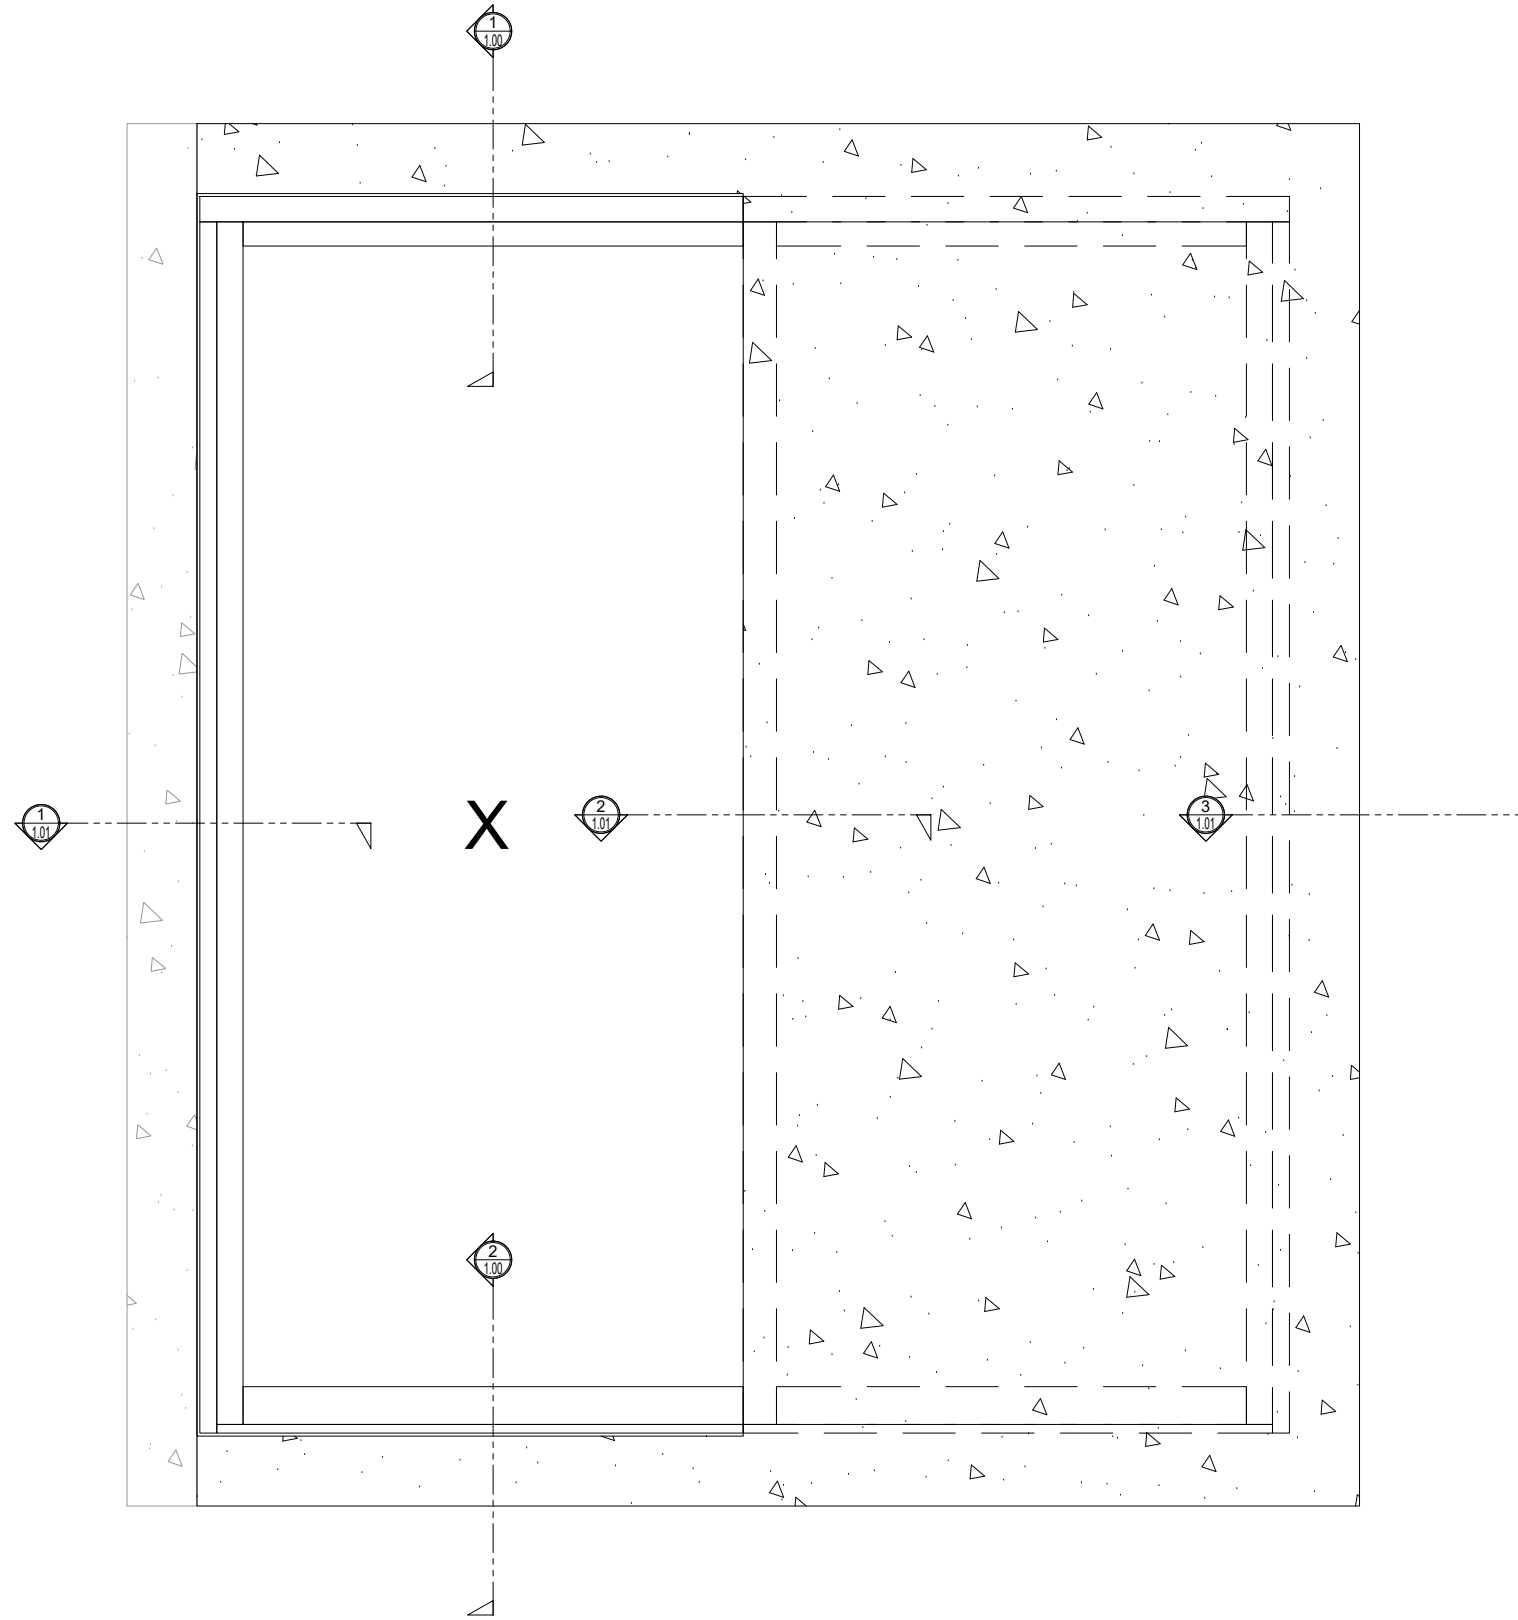

MAX SLIDER

SLIDING GLASS DOOR - MEDIUM STILE
FIXED PANEL (XP)

X - SLIDER
O - FIX GLASS

MAX SLIDER

SLIDING GLASS DOOR – MEDIUM STILE
 FIXED PANEL (XP)

X – SLIDER
 O – FIX GLASS

① HEAD (@SLIDER)

MAX SLIDING DOORS (XP) SCALE: 6"=1'-0"

Ⓐ OPTIONAL INFILLS

MAX SLIDING DOORS (XP) SCALE: 6"=1'-0"

② SILL (@SLIDER)

MAX SLIDING DOORS (XP) SCALE: 6"=1'-0"

① JAMB

MAX SLIDING DOORS (XP) SCALE: 6"=1'-0"

② VERTICAL

MAX SLIDING DOORS (XP) SCALE: 6"=1'-0"

③ JAMB

MAX SLIDING DOORS (XP) SCALE: 6"=1'-0"