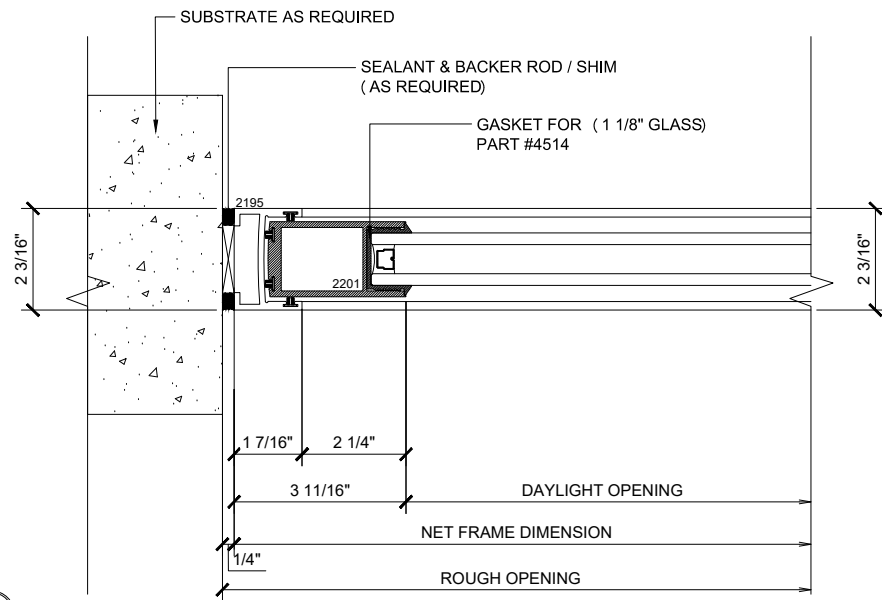

MAX SLIDER

SLIDING GLASS DOOR - MEDIUM STILE
FIXED PANEL (XP)

X - SLIDER
O - FIX GLASS

MAX SLIDER

SLIDING GLASS DOOR – MEDIUM STILE
 FIXED PANEL (XP)

X – SLIDER
 O – FIX GLASS

① HEAD (@SLIDER)

MAX SLIDING DOORS (XP) SCALE: 6"=1'-0"

Ⓐ OPTIONAL INFILLS

MAX SLIDING DOORS (XP) SCALE: 6"=1'-0"

② SILL (@SLIDER)

MAX SLIDING DOORS (XP) SCALE: 6"=1'-0"

① JAMB

MAX SLIDING DOORS (XP) SCALE: 6"=1'-0"

② VERTICAL

MAX SLIDING DOORS (XP) SCALE: 6"=1'-0"

③ JAMB

MAX SLIDING DOORS (XP) SCALE: 6"=1'-0"