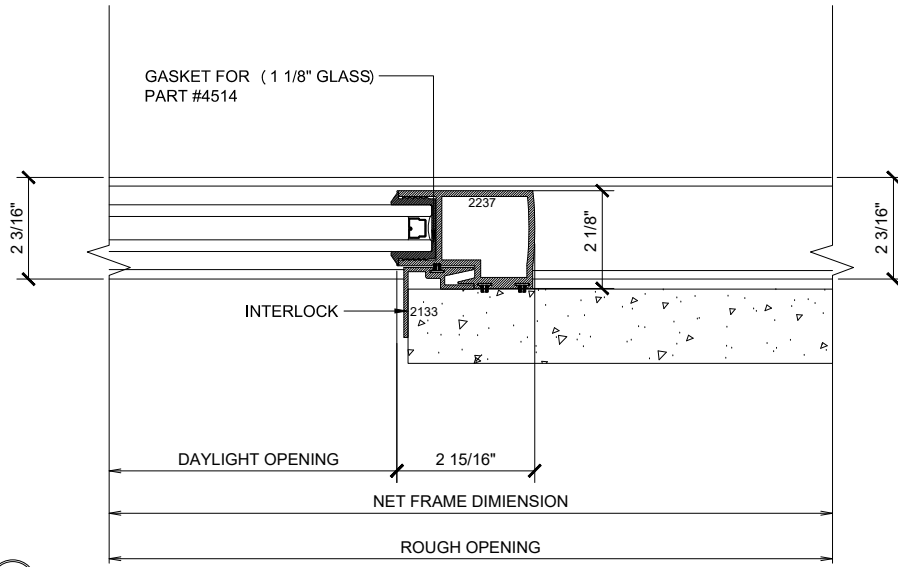

MAX SLIDER

SLIDING GLASS DOOR - MEDIUM STILE
FIXED PANEL (XP)

X - SLIDER
O - FIX GLASS

MAX SLIDER

SLIDING GLASS DOOR – MEDIUM STILE
 FIXED PANEL (XP)

X – SLIDER
 O – FIX GLASS

① HEAD (@SLIDER)

MAX SLIDING DOORS (XP) SCALE: 6"=1'-0"

Ⓐ OPTIONAL INFILLS

MAX SLIDING DOORS (XP) SCALE: 6"=1'-0"

② SILL (@SLIDER)

MAX SLIDING DOORS (XP) SCALE: 6"=1'-0"

① JAMB

MAX SLIDING DOORS (XP) SCALE: 6"=1'-0"

② VERTICAL

MAX SLIDING DOORS (XP) SCALE: 6"=1'-0"

③ JAMB

MAX SLIDING DOORS (XP) SCALE: 6"=1'-0"