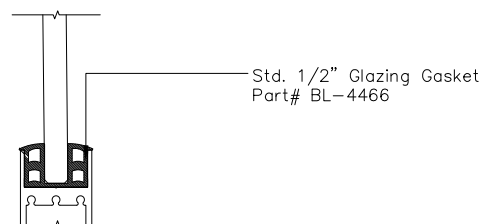

MAX SLIDER

SLIDING GLASS DOOR - MEDIUM STILE
FIXED PANEL (XP)

X - SLIDER
O - FIX GLASS

MAX SLIDER

SLIDING GLASS DOOR – MEDIUM STILE
 FIXED PANEL (XP)

X – SLIDER
 O – FIX GLASS

① HEAD (@SLIDER)

MAX SLIDING DOORS (XP) SCALE: 6"=1'-0"

Ⓐ OPTIONAL INFILLS

MAX SLIDING DOORS (XP) SCALE: 6"=1'-0"

② SILL (@SLIDER)

MAX SLIDING DOORS (XP) SCALE: 6"=1'-0"

① JAMB

MAX SLIDING DOORS (XP) SCALE: 6"=1'-0"

② VERTICAL

MAX SLIDING DOORS (XP) SCALE: 6"=1'-0"

③ JAMB

MAX SLIDING DOORS (XP) SCALE: 6"=1'-0"