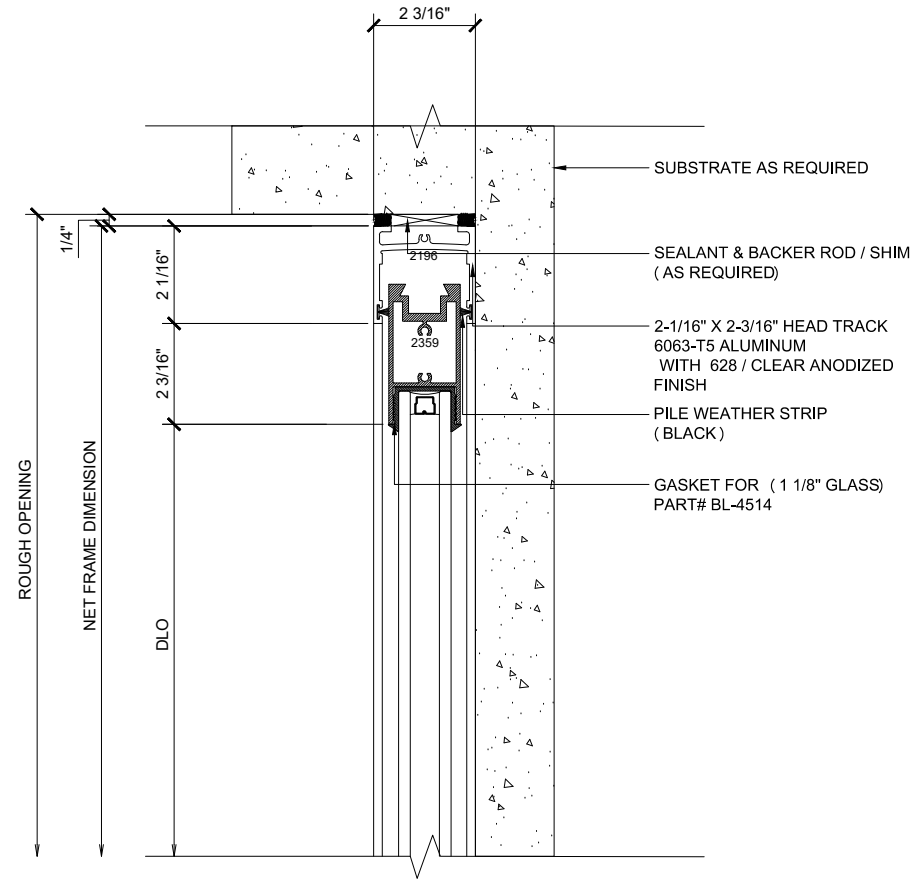

MAX SLIDER

SLIDING GLASS DOOR - MEDIUM STILE
FIXED PANEL (XP)

X - SLIDER
O - FIX GLASS

MAX SLIDER

SLIDING GLASS DOOR – MEDIUM STILE
 FIXED PANEL (XP)

X – SLIDER
 O – FIX GLASS

① HEAD (@SLIDER)

MAX SLIDING DOORS (XP) SCALE: 6"=1'-0"

Ⓐ OPTIONAL INFILLS

MAX SLIDING DOORS (XP) SCALE: 6"=1'-0"

② SILL (@SLIDER)

MAX SLIDING DOORS (XP) SCALE: 6"=1'-0"

① JAMB

MAX SLIDING DOORS (XP) SCALE: 6"=1'-0"

② VERTICAL

MAX SLIDING DOORS (XP) SCALE: 6"=1'-0"

③ JAMB

MAX SLIDING DOORS (XP) SCALE: 6"=1'-0"