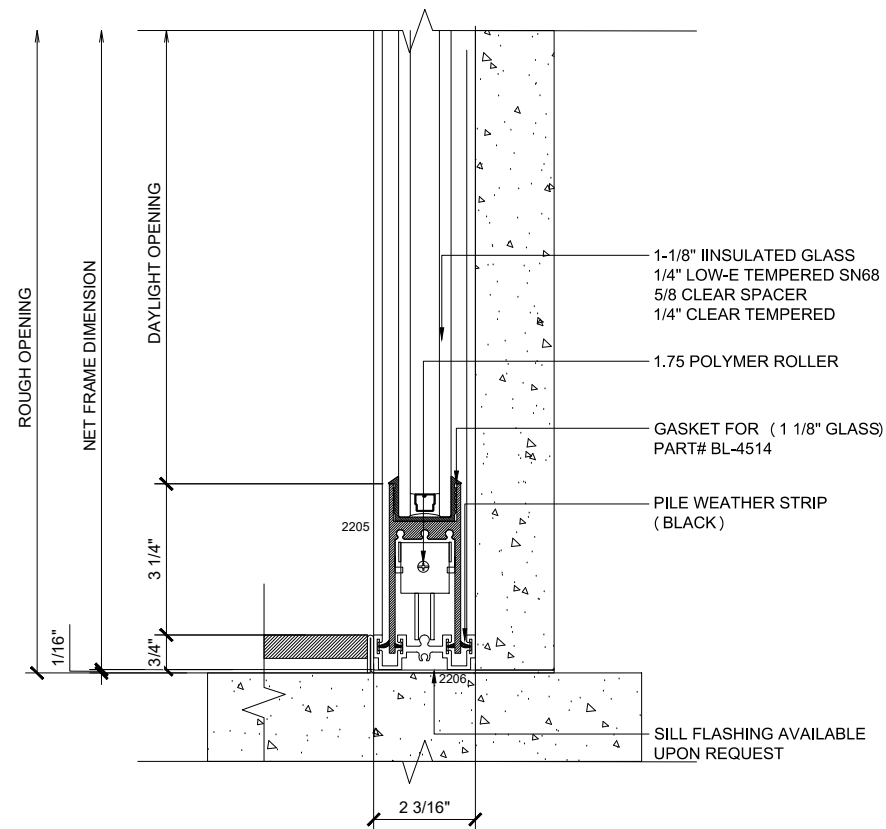

MAX SLIDER

SLIDING GLASS DOOR - MEDIUM STILE
FIXED PANEL (XP)

X - SLIDER
O - FIX GLASS

MAX SLIDER

SLIDING GLASS DOOR – MEDIUM STILE
 FIXED PANEL (XP)

X – SLIDER
 O – FIX GLASS

① HEAD (@SLIDER)

MAX SLIDING DOORS (XP) SCALE: 6"=1'-0"

Ⓐ OPTIONAL INFILLS

MAX SLIDING DOORS (XP) SCALE: 6"=1'-0"

② SILL (@SLIDER)

MAX SLIDING DOORS (XP) SCALE: 6"=1'-0"

① JAMB

MAX SLIDING DOORS (XP) SCALE: 6"=1'-0"

② VERTICAL

MAX SLIDING DOORS (XP) SCALE: 6"=1'-0"

③ JAMB

MAX SLIDING DOORS (XP) SCALE: 6"=1'-0"