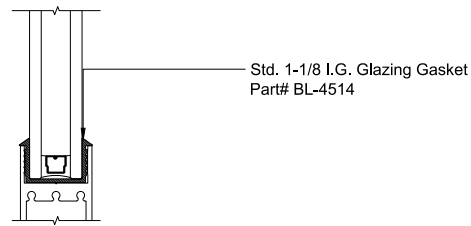

MAX SLIDER

SLIDING GLASS DOOR - MEDIUM STILE
FIXED PANEL (XP)

X - SLIDER
O - FIX GLASS

MAX SLIDER

SLIDING GLASS DOOR – MEDIUM STILE
 FIXED PANEL (XP)

X – SLIDER
 O – FIX GLASS

① HEAD (@SLIDER)

MAX SLIDING DOORS (XP) SCALE: 6"=1'-0"

Ⓐ OPTIONAL INFILLS

MAX SLIDING DOORS (XP) SCALE: 6"=1'-0"

② SILL (@SLIDER)

MAX SLIDING DOORS (XP) SCALE: 6"=1'-0"

① JAMB

MAX SLIDING DOORS (XP) SCALE: 6"=1'-0"

② VERTICAL

MAX SLIDING DOORS (XP) SCALE: 6"=1'-0"

③ JAMB

MAX SLIDING DOORS (XP) SCALE: 6"=1'-0"