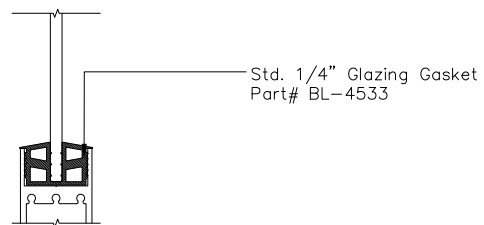

MAX SLIDER

SLIDING GLASS DOOR - MEDIUM STILE
FIXED PANEL (XP)

X - SLIDER
O - FIX GLASS

MAX SLIDER

SLIDING GLASS DOOR – MEDIUM STILE
 FIXED PANEL (XP)

X – SLIDER
 O – FIX GLASS

① HEAD (@SLIDER)

MAX SLIDING DOORS (XP) SCALE: 6"=1'-0"

Ⓐ OPTIONAL INFILLS

MAX SLIDING DOORS (XP) SCALE: 6"=1'-0"

② SILL (@SLIDER)

MAX SLIDING DOORS (XP) SCALE: 6"=1'-0"

① JAMB

MAX SLIDING DOORS (XP) SCALE: 6"=1'-0"

② VERTICAL

MAX SLIDING DOORS (XP) SCALE: 6"=1'-0"

③ JAMB

MAX SLIDING DOORS (XP) SCALE: 6"=1'-0"