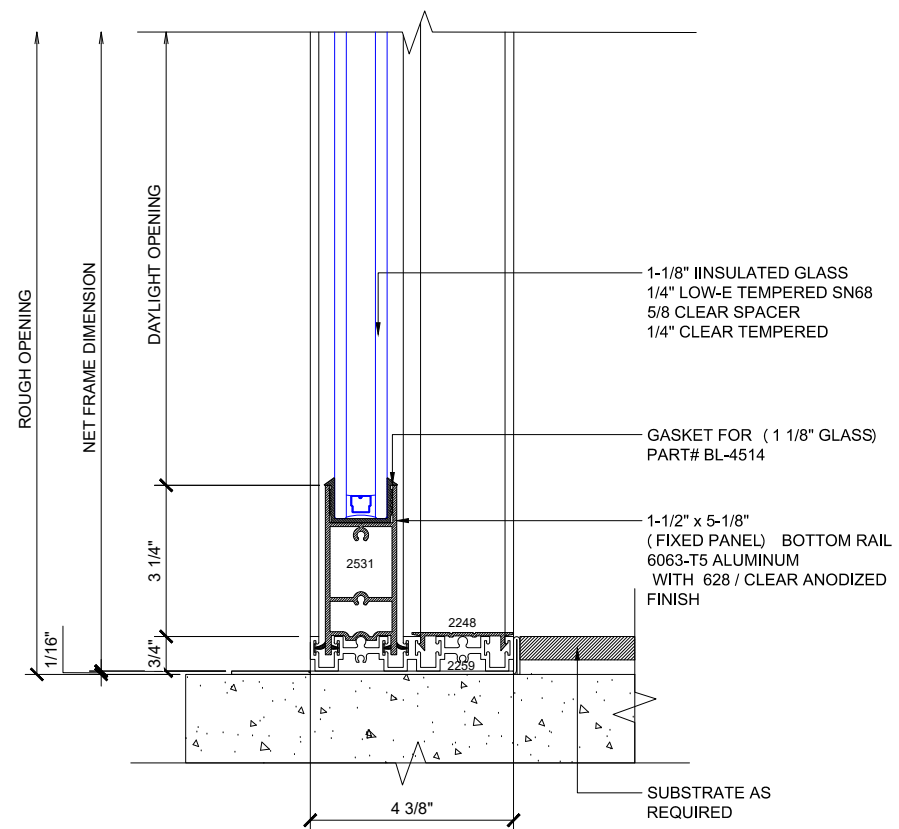

X – SLIDER
 O – FIX GLASS

① HEAD (@FIXED)

MAX SLIDING DOORS (OXXP) SCALE: 6"=1'-0"

③ HEAD (@SLIDER)

MAX SLIDING DOORS (OXXP) SCALE: 6"=1'-0"

Std. 1-1/8 I.G. Glazing Gasket
Part# BL-4514

Std. 1/2" Glazing Gasket
Part# BL-4466

Std. 1/4" Glazing Gasket
Part# BL-4533

Ⓐ OPTIONAL INFILLS

MAX SLIDING DOORS (OXXP) SCALE: 6"=1'-0"

② SILL (@FIXED)

MAX SLIDING DOORS (OXXP) SCALE: 6"=1'-0"

④ SILL (@SLIDER)

MAX SLIDING DOORS (OXXP) SCALE: 6"=1'-0"

5 HEAD (@SLIDER)

MAX SLIDING DOORS (OXXP) SCALE: 6"=1'-0"

6 SILL (@ SLIDER)

MAX SLIDING DOORS (OXXP) SCALE: 6"=1'-0"

① JAMB
MAX SLIDING DOORS (OXXP) SCALE: 6"=1'-0"

② VERTICAL
MAX SLIDING DOORS (OXXP) SCALE: 6"=1'-0"

③ VERTICAL
MAX SLIDING DOORS (OXXP) SCALE: 6"=1'-0"

④ 90° CORNER DETAIL
MAX SLIDING DOORS (OXXP) SCALE: 6"=1'-0"

⑤ 90° CORNER DETAIL
MAX SLIDING DOORS (OXXP) SCALE: 6"=1'-0"

⑥ VERTICAL
MAX SLIDING DOORS (OXXP) SCALE: 6"=1'-0"