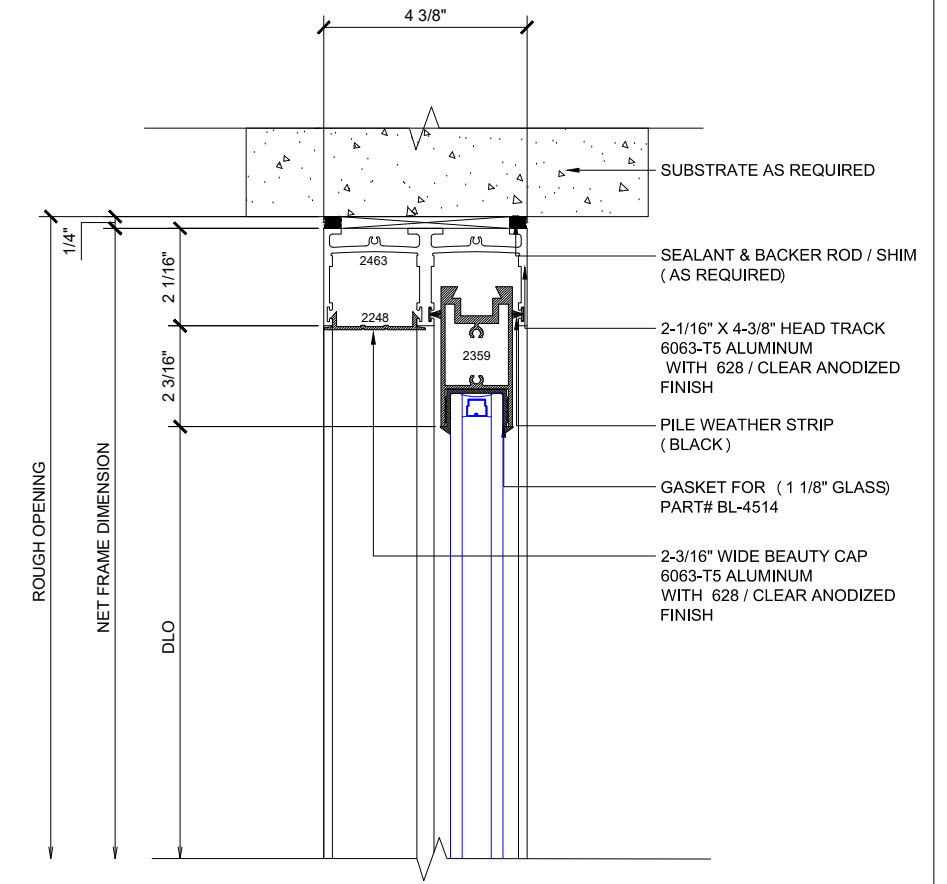

MAX SLIDER

SLIDING GLASS DOOR - MEDIUM STILE
 FIXED PANEL (OXXP) | RIGHT 90° INSIDE CORNER

X - SLIDER
 O - FIX GLASS

MAX SLIDER

SLIDING GLASS DOOR – MEDIUM STILE
 SLIDING DOOR / FIXED PANEL (OXXP) | RIGHT 90° INSIDE CORNER

X – SLIDER
 O – FIX GLASS

① HEAD (@FIXED)

MAX SLIDING DOORS (OXXP) SCALE: 6"=1'-0"

③ HEAD (@SLIDER)

MAX SLIDING DOORS (OXXP) SCALE: 6"=1'-0"

Std. 1-1/8 I.G. Glazing Gasket
Part# BL-4514

Std. 1/2" Glazing Gasket
Part# BL-4466

Std. 1/4" Glazing Gasket
Part# BL-4533

Ⓐ OPTIONAL INFILLS

MAX SLIDING DOORS (OXXP) SCALE: 6"=1'-0"

② SILL (@FIXED)

MAX SLIDING DOORS (OXXP) SCALE: 6"=1'-0"

④ SILL (@SLIDER)

MAX SLIDING DOORS (OXXP) SCALE: 6"=1'-0"

③ VERTICAL
MAX SLIDING DOORS (OXXP) SCALE: 6"=1'-0"

④ 90° CORNER DETAIL
MAX SLIDING DOORS (OXXP) SCALE: 6"=1'-0"

⑤ 90° CORNER DETAIL
MAX SLIDING DOORS (OXXP) SCALE: 6"=1'-0"

⑥ VERTICAL
MAX SLIDING DOORS (OXXP) SCALE: 6"=1'-0"