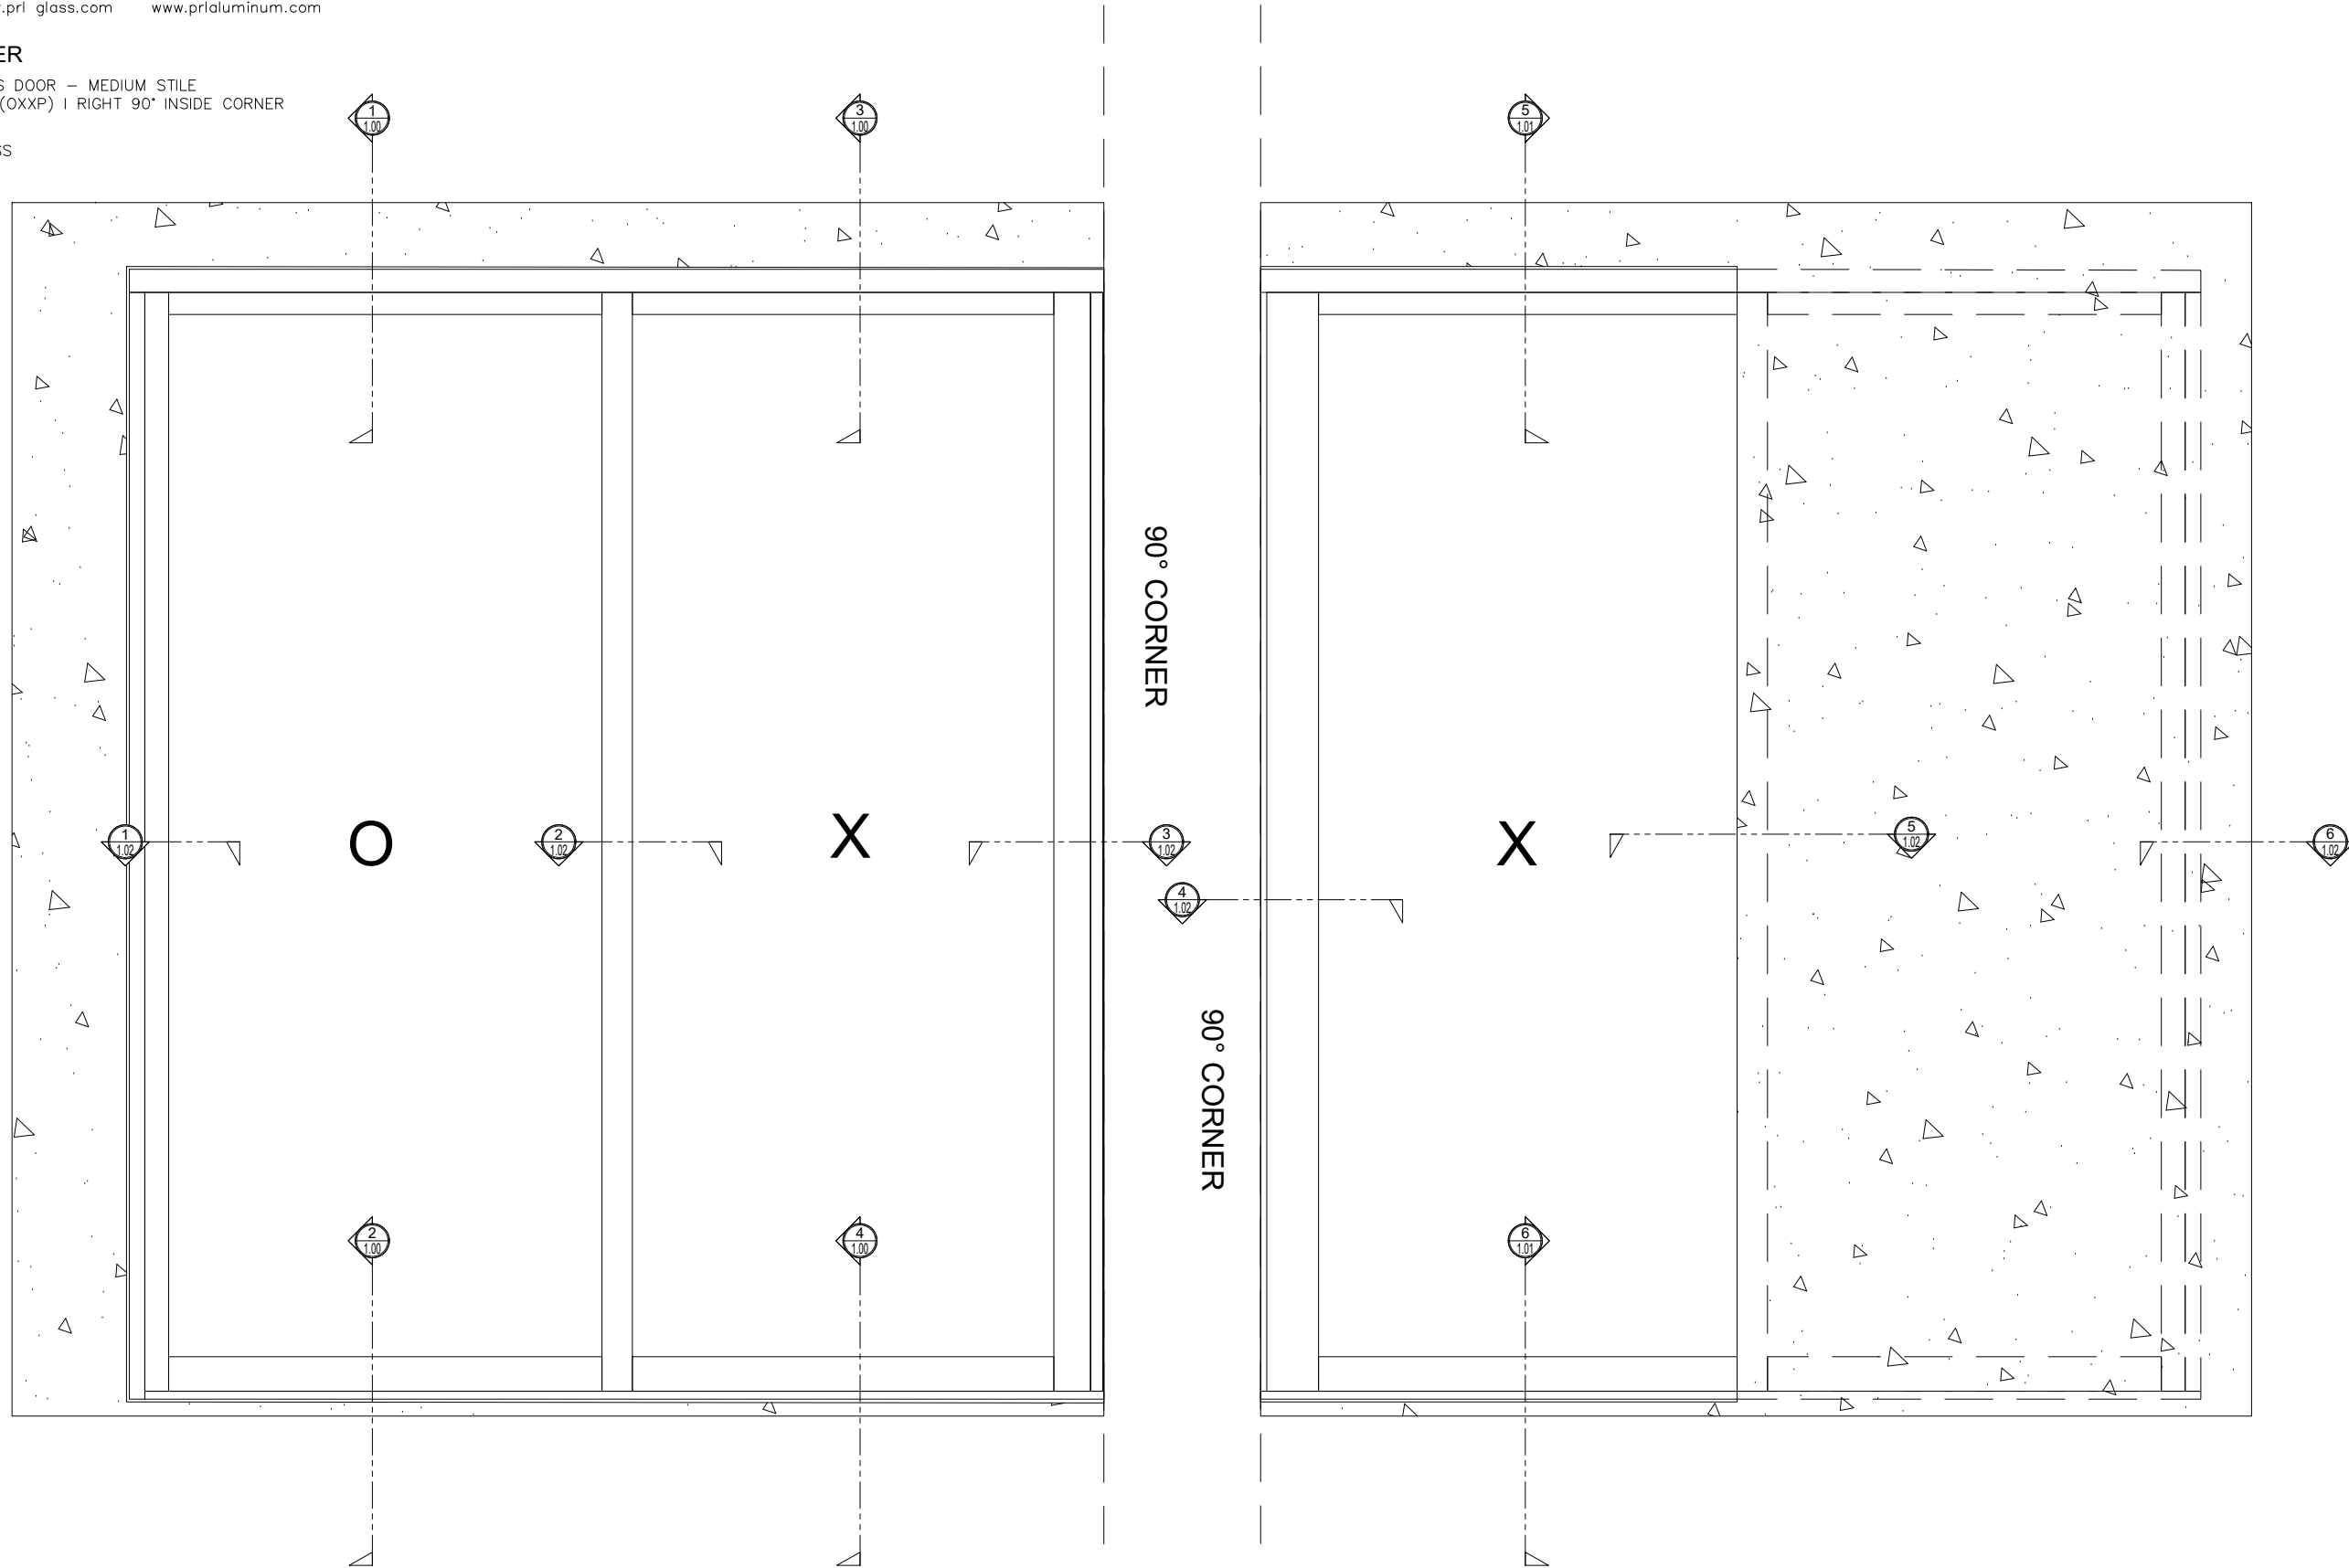

MAX SLIDER

SLIDING GLASS DOOR - MEDIUM STILE
 FIXED PANEL (OXXP) | RIGHT 90° INSIDE CORNER

X - SLIDER
 O - FIX GLASS

MAX SLIDER

SLIDING GLASS DOOR – MEDIUM STILE
 SLIDING DOOR / FIXED PANEL (OXXP) | RIGHT 90° INSIDE CORNER

X – SLIDER
 O – FIX GLASS

① HEAD (@FIXED)

MAX SLIDING DOORS (OXXP) SCALE: 6"=1'-0"

③ HEAD (@SLIDER)

MAX SLIDING DOORS (OXXP) SCALE: 6"=1'-0"

Std. 1-1/8 I.G. Glazing Gasket
Part# BL-4514

Std. 1/2" Glazing Gasket
Part# BL-4466

5 HEAD (@SLIDER)

MAX SLIDING DOORS (OXXP) SCALE: 6"=1'-0"

6 SILL (@ SLIDER)

MAX SLIDING DOORS (OXXP) SCALE: 6"=1'-0"

① JAMB
MAX SLIDING DOORS (OXXP) SCALE: 6"=1'-0"

② VERTICAL
MAX SLIDING DOORS (OXXP) SCALE: 6"=1'-0"

③ VERTICAL
MAX SLIDING DOORS (OXXP) SCALE: 6"=1'-0"

④ 90° CORNER DETAIL
MAX SLIDING DOORS (OXXP) SCALE: 6"=1'-0"

⑤ 90° CORNER DETAIL
MAX SLIDING DOORS (OXXP) SCALE: 6"=1'-0"

⑥ VERTICAL
MAX SLIDING DOORS (OXXP) SCALE: 6"=1'-0"