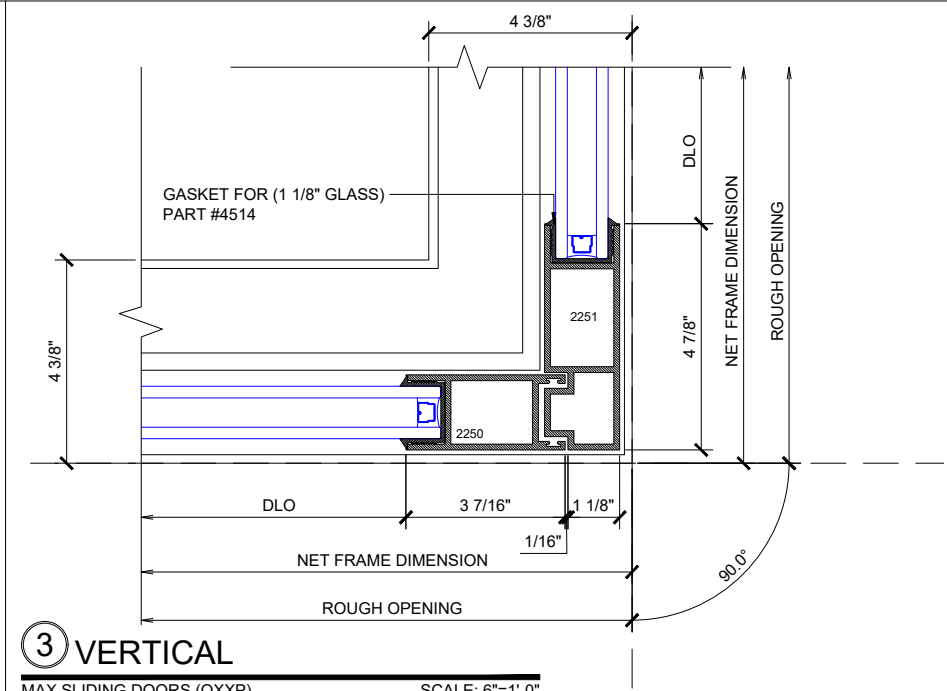

X – SLIDER
 O – FIX GLASS

① HEAD (@FIXED)

MAX SLIDING DOORS (OXXP) SCALE: 6"=1'-0"

③ HEAD (@SLIDER)

MAX SLIDING DOORS (OXXP) SCALE: 6"=1'-0"

Std. 1-1/8 I.G. Glazing Gasket
Part# BL-4514

Std. 1/2" Glazing Gasket
Part# BL-4466

Std. 1/4" Glazing Gasket
Part# BL-4533

Ⓐ OPTIONAL INFILLS

MAX SLIDING DOORS (OXXP) SCALE: 6"=1'-0"

② SILL (@FIXED)

MAX SLIDING DOORS (OXXP) SCALE: 6"=1'-0"

④ SILL (@SLIDER)

MAX SLIDING DOORS (OXXP) SCALE: 6"=1'-0"

5 HEAD (@SLIDER)

MAX SLIDING DOORS (OXXP) SCALE: 6"=1'-0"

6 SILL (@ SLIDER)

MAX SLIDING DOORS (OXXP) SCALE: 6"=1'-0"

① JAMB
MAX SLIDING DOORS (OXXP) SCALE: 6"=1'-0"

② VERTICAL
MAX SLIDING DOORS (OXXP) SCALE: 6"=1'-0"

③ VERTICAL
MAX SLIDING DOORS (OXXP) SCALE: 6"=1'-0"

④ 90° CORNER DETAIL
MAX SLIDING DOORS (OXXP) SCALE: 6"=1'-0"

⑤ 90° CORNER DETAIL
MAX SLIDING DOORS (OXXP) SCALE: 6"=1'-0"

⑥ VERTICAL
MAX SLIDING DOORS (OXXP) SCALE: 6"=1'-0"