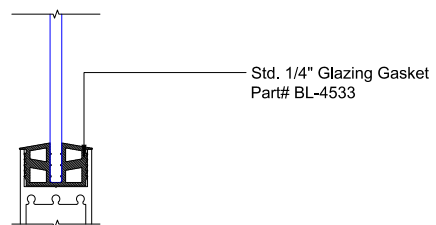

MAX SLIDER

SLIDING GLASS DOOR - MEDIUM STILE
 FIXED PANEL (OXXP) | RIGHT 90° INSIDE CORNER

X - SLIDER
 O - FIX GLASS

MAX SLIDER

SLIDING GLASS DOOR – MEDIUM STILE
 SLIDING DOOR / FIXED PANEL (OXXP) | RIGHT 90° INSIDE CORNER

X – SLIDER
 O – FIX GLASS

① HEAD (@FIXED)

MAX SLIDING DOORS (OXXP) SCALE: 6"=1'-0"

③ HEAD (@SLIDER)

MAX SLIDING DOORS (OXXP) SCALE: 6"=1'-0"

Std. 1-1/8 I.G. Glazing Gasket
Part# BL-4514

Std. 1/2" Glazing Gasket
Part# BL-4466

Std. 1/4" Glazing Gasket
Part# BL-4533

Ⓐ OPTIONAL INFILLS

MAX SLIDING DOORS (OXXP) SCALE: 6"=1'-0"

② SILL (@FIXED)

MAX SLIDING DOORS (OXXP) SCALE: 6"=1'-0"

④ SILL (@SLIDER)

MAX SLIDING DOORS (OXXP) SCALE: 6"=1'-0"