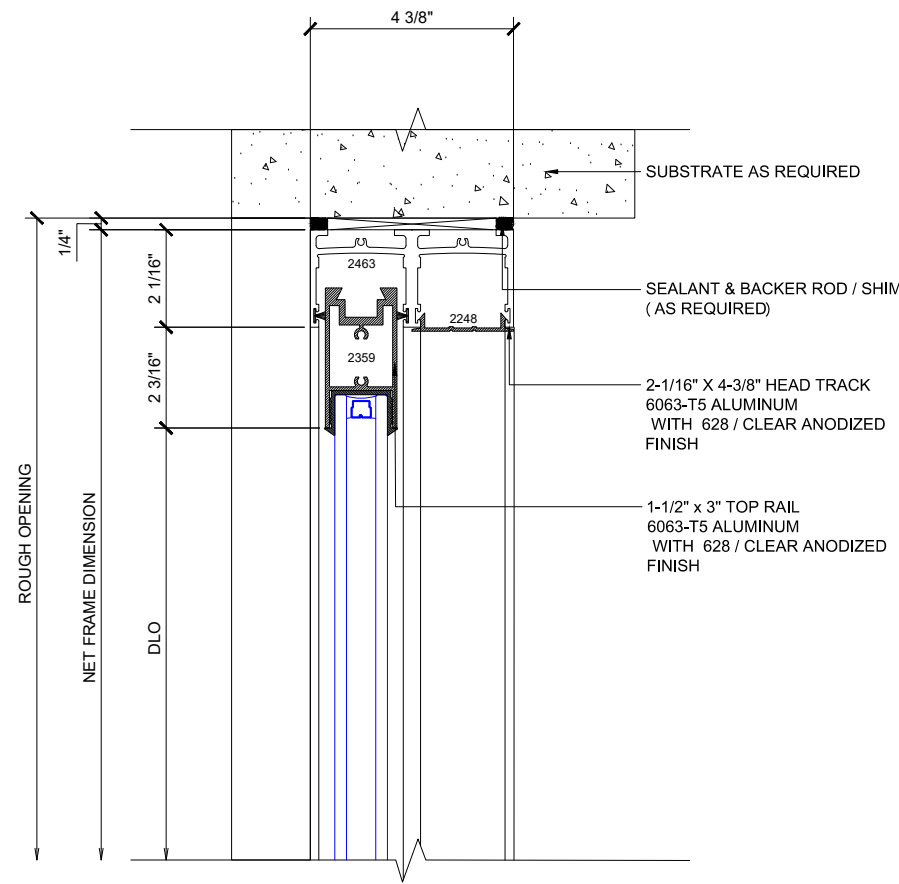

MAX SLIDER

SLIDING GLASS DOOR - MEDIUM STILE
 FIXED PANEL (OXXP) | RIGHT 90° INSIDE CORNER

X - SLIDER
 O - FIX GLASS

MAX SLIDER

SLIDING GLASS DOOR – MEDIUM STILE
 SLIDING DOOR / FIXED PANEL (OXXP) | RIGHT 90° INSIDE CORNER

X – SLIDER
 O – FIX GLASS

① HEAD (@FIXED)

MAX SLIDING DOORS (OXXP) SCALE: 6"=1'-0"

③ HEAD (@SLIDER)

MAX SLIDING DOORS (OXXP) SCALE: 6"=1'-0"

Std. 1-1/8 I.G. Glazing Gasket
Part# BL-4514

Std. 1/2" Glazing Gasket
Part# BL-4466

Std. 1/4" Glazing Gasket
Part# BL-4533

Ⓐ OPTIONAL INFILLS

MAX SLIDING DOORS (OXXP) SCALE: 6"=1'-0"

② SILL (@FIXED)

MAX SLIDING DOORS (OXXP) SCALE: 6"=1'-0"

④ SILL (@SLIDER)

MAX SLIDING DOORS (OXXP) SCALE: 6"=1'-0"

③ VERTICAL
MAX SLIDING DOORS (OXXP) SCALE: 6"=1'-0"

④ 90° CORNER DETAIL
MAX SLIDING DOORS (OXXP) SCALE: 6"=1'-0"

⑤ 90° CORNER DETAIL
MAX SLIDING DOORS (OXXP) SCALE: 6"=1'-0"

⑥ VERTICAL
MAX SLIDING DOORS (OXXP) SCALE: 6"=1'-0"