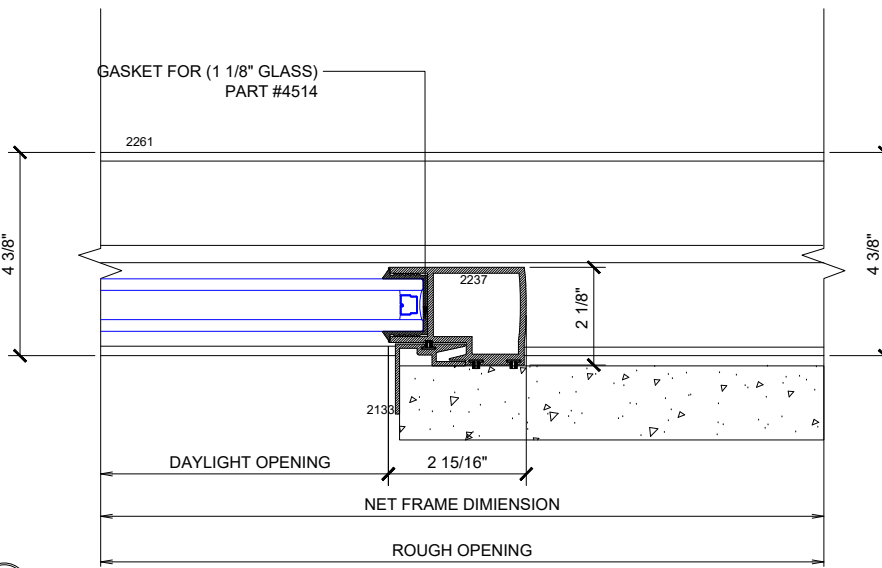

Std. 1/4" Glazing Gasket
Part# BL-4533

Ⓐ OPTIONAL INFILLS

MAX SLIDING DOORS (OXXP) SCALE: 6"=1'-0"

② SILL (@FIXED)

MAX SLIDING DOORS (OXXP) SCALE: 6"=1'-0"

④ SILL (@SLIDER)

MAX SLIDING DOORS (OXXP) SCALE: 6"=1'-0"

5 HEAD (@SLIDER)

MAX SLIDING DOORS (OXXP) SCALE: 6"=1'-0"

6 SILL (@ SLIDER)

MAX SLIDING DOORS (OXXP) SCALE: 6"=1'-0"

① JAMB
MAX SLIDING DOORS (OXXP) SCALE: 6"=1'-0"

② VERTICAL
MAX SLIDING DOORS (OXXP) SCALE: 6"=1'-0"

③ VERTICAL
MAX SLIDING DOORS (OXXP) SCALE: 6"=1'-0"

④ 90° CORNER DETAIL
MAX SLIDING DOORS (OXXP) SCALE: 6"=1'-0"

⑤ 90° CORNER DETAIL
MAX SLIDING DOORS (OXXP) SCALE: 6"=1'-0"

⑥ VERTICAL
MAX SLIDING DOORS (OXXP) SCALE: 6"=1'-0"