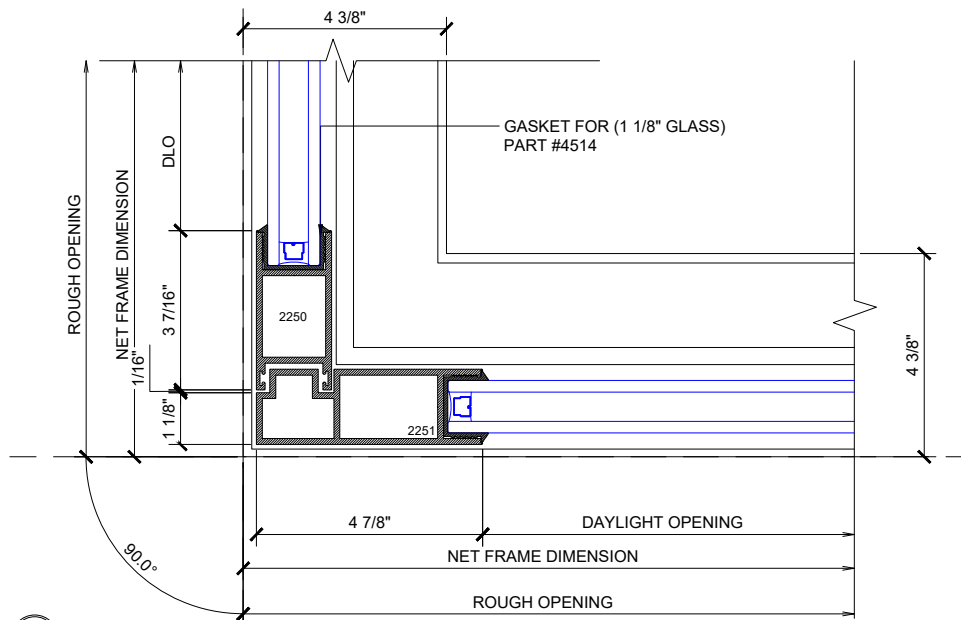

Std. 1/4" Glazing Gasket
Part# BL-4533

Ⓐ OPTIONAL INFILLS

MAX SLIDING DOORS (OXXP) SCALE: 6"=1'-0"

② SILL (@FIXED)

MAX SLIDING DOORS (OXXP) SCALE: 6"=1'-0"

④ SILL (@SLIDER)

MAX SLIDING DOORS (OXXP) SCALE: 6"=1'-0"

5 HEAD (@SLIDER)

MAX SLIDING DOORS (OXXP) SCALE: 6"=1'-0"

6 SILL (@ SLIDER)

MAX SLIDING DOORS (OXXP) SCALE: 6"=1'-0"

① JAMB
MAX SLIDING DOORS (OXXP) SCALE: 6"=1'-0"

② VERTICAL
MAX SLIDING DOORS (OXXP) SCALE: 6"=1'-0"

③ VERTICAL
MAX SLIDING DOORS (OXXP) SCALE: 6"=1'-0"

④ 90° CORNER DETAIL
MAX SLIDING DOORS (OXXP) SCALE: 6"=1'-0"

⑤ 90° CORNER DETAIL
MAX SLIDING DOORS (OXXP) SCALE: 6"=1'-0"

⑥ VERTICAL
MAX SLIDING DOORS (OXXP) SCALE: 6"=1'-0"