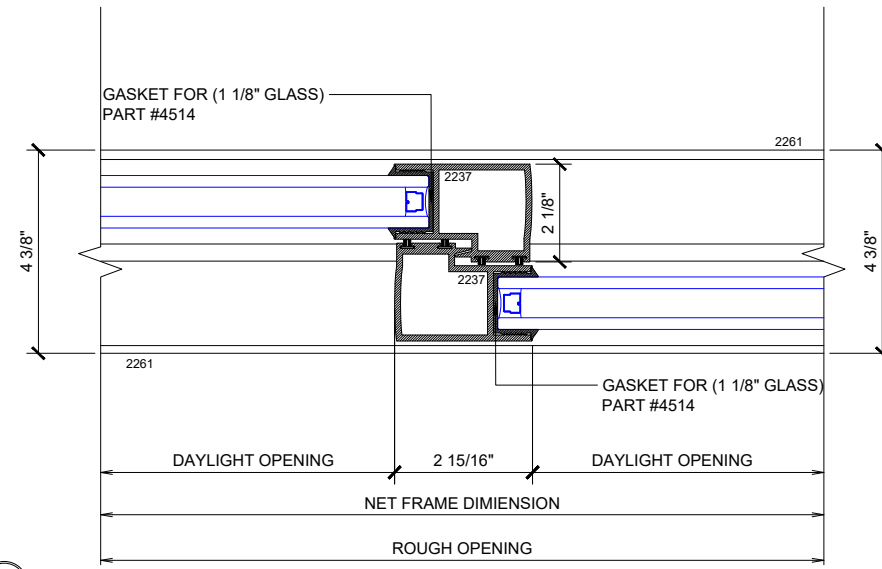

X – SLIDER
 O – FIX GLASS

① HEAD (@FIXED)

MAX SLIDING DOORS (OXXP) SCALE: 6"=1'-0"

③ HEAD (@SLIDER)

MAX SLIDING DOORS (OXXP) SCALE: 6"=1'-0"

Std. 1-1/8 I.G. Glazing Gasket
Part# BL-4514

Std. 1/2" Glazing Gasket
Part# BL-4466

Std. 1/4" Glazing Gasket
Part# BL-4533

Ⓐ OPTIONAL INFILLS

MAX SLIDING DOORS (OXXP) SCALE: 6"=1'-0"

② SILL (@FIXED)

MAX SLIDING DOORS (OXXP) SCALE: 6"=1'-0"

④ SILL (@SLIDER)

MAX SLIDING DOORS (OXXP) SCALE: 6"=1'-0"

5 HEAD (@SLIDER)

MAX SLIDING DOORS (OXXP) SCALE: 6"=1'-0"

6 SILL (@ SLIDER)

MAX SLIDING DOORS (OXXP) SCALE: 6"=1'-0"

① JAMB
MAX SLIDING DOORS (OXXP) SCALE: 6"=1'-0"

② VERTICAL
MAX SLIDING DOORS (OXXP) SCALE: 6"=1'-0"

③ VERTICAL
MAX SLIDING DOORS (OXXP) SCALE: 6"=1'-0"

④ 90° CORNER DETAIL
MAX SLIDING DOORS (OXXP) SCALE: 6"=1'-0"

⑤ 90° CORNER DETAIL
MAX SLIDING DOORS (OXXP) SCALE: 6"=1'-0"

⑥ VERTICAL
MAX SLIDING DOORS (OXXP) SCALE: 6"=1'-0"