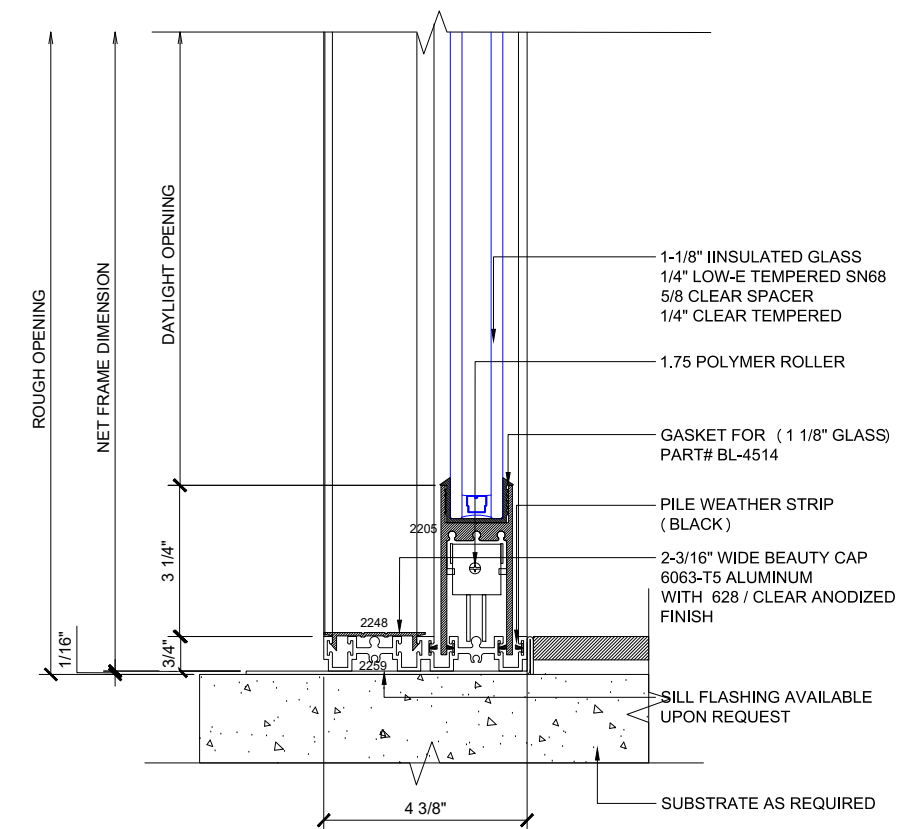

X – SLIDER
 O – FIX GLASS

① HEAD (@FIXED)

MAX SLIDING DOORS (OXXP) SCALE: 6"=1'-0"

③ HEAD (@SLIDER)

MAX SLIDING DOORS (OXXP) SCALE: 6"=1'-0"

Std. 1-1/8 I.G. Glazing Gasket
Part# BL-4514

Std. 1/2" Glazing Gasket
Part# BL-4466

Std. 1/4" Glazing Gasket
Part# BL-4533

Ⓐ OPTIONAL INFILLS

MAX SLIDING DOORS (OXXP) SCALE: 6"=1'-0"

② SILL (@FIXED)

MAX SLIDING DOORS (OXXP) SCALE: 6"=1'-0"

④ SILL (@SLIDER)

MAX SLIDING DOORS (OXXP) SCALE: 6"=1'-0"

5 HEAD (@SLIDER)

MAX SLIDING DOORS (OXXP) SCALE: 6"=1'-0"

6 SILL (@ SLIDER)

MAX SLIDING DOORS (OXXP) SCALE: 6"=1'-0"

① JAMB
MAX SLIDING DOORS (OXXP) SCALE: 6"=1'-0"

② VERTICAL
MAX SLIDING DOORS (OXXP) SCALE: 6"=1'-0"

③ VERTICAL
MAX SLIDING DOORS (OXXP) SCALE: 6"=1'-0"

④ 90° CORNER DETAIL
MAX SLIDING DOORS (OXXP) SCALE: 6"=1'-0"

⑤ 90° CORNER DETAIL
MAX SLIDING DOORS (OXXP) SCALE: 6"=1'-0"

⑥ VERTICAL
MAX SLIDING DOORS (OXXP) SCALE: 6"=1'-0"