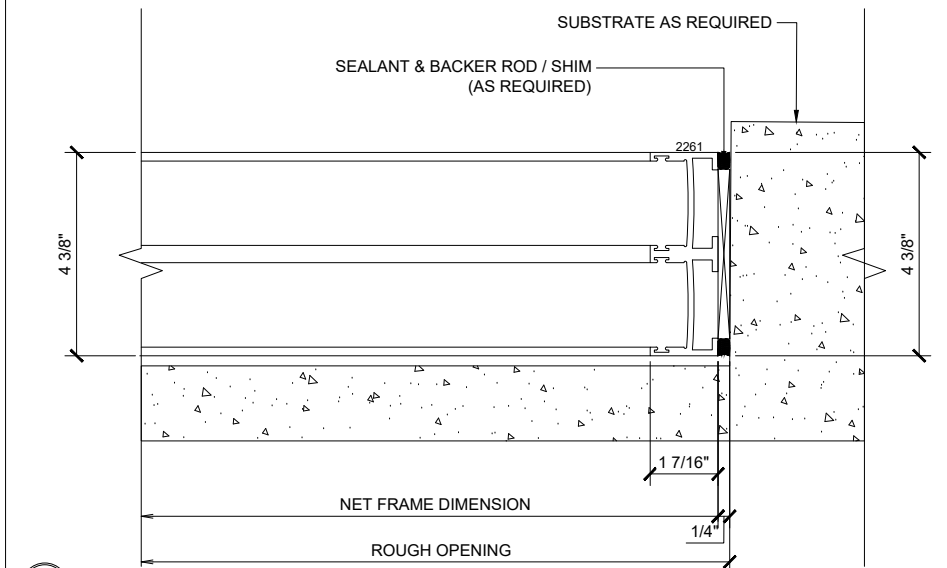

5 HEAD (@SLIDER)

MAX SLIDING DOORS (OXXP) SCALE: 6"=1'-0"

6 SILL (@ SLIDER)

MAX SLIDING DOORS (OXXP) SCALE: 6"=1'-0"

① JAMB
MAX SLIDING DOORS (OXXP) SCALE: 6"=1'-0"

② VERTICAL
MAX SLIDING DOORS (OXXP) SCALE: 6"=1'-0"

③ VERTICAL
MAX SLIDING DOORS (OXXP) SCALE: 6"=1'-0"

④ 90° CORNER DETAIL
MAX SLIDING DOORS (OXXP) SCALE: 6"=1'-0"

⑤ 90° CORNER DETAIL
MAX SLIDING DOORS (OXXP) SCALE: 6"=1'-0"

⑥ VERTICAL
MAX SLIDING DOORS (OXXP) SCALE: 6"=1'-0"