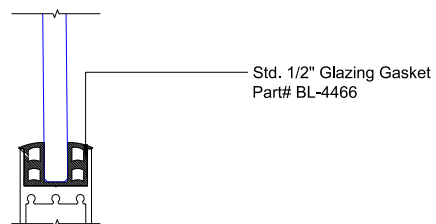

MAX SLIDER

SLIDING GLASS DOOR - MEDIUM STILE
 FIXED PANEL (OXXP) | RIGHT 90° INSIDE CORNER

X - SLIDER
 O - FIX GLASS

MAX SLIDER

SLIDING GLASS DOOR – MEDIUM STILE
 SLIDING DOOR / FIXED PANEL (OXXP) | RIGHT 90° INSIDE CORNER

X – SLIDER
 O – FIX GLASS

① HEAD (@FIXED)

MAX SLIDING DOORS (OXXP) SCALE: 6"=1'-0"

③ HEAD (@SLIDER)

MAX SLIDING DOORS (OXXP) SCALE: 6"=1'-0"

Std. 1-1/8 I.G. Glazing Gasket
Part# BL-4514

Std. 1/2" Glazing Gasket
Part# BL-4466

Std. 1/4" Glazing Gasket
Part# BL-4533

Ⓐ OPTIONAL INFILLS

MAX SLIDING DOORS (OXXP) SCALE: 6"=1'-0"

② SILL (@FIXED)

MAX SLIDING DOORS (OXXP) SCALE: 6"=1'-0"

④ SILL (@SLIDER)

MAX SLIDING DOORS (OXXP) SCALE: 6"=1'-0"

5 HEAD (@SLIDER)

MAX SLIDING DOORS (OXXP) SCALE: 6"=1'-0"

6 SILL (@ SLIDER)

MAX SLIDING DOORS (OXXP) SCALE: 6"=1'-0"

① JAMB
MAX SLIDING DOORS (OXXP) SCALE: 6"=1'-0"

② VERTICAL
MAX SLIDING DOORS (OXXP) SCALE: 6"=1'-0"