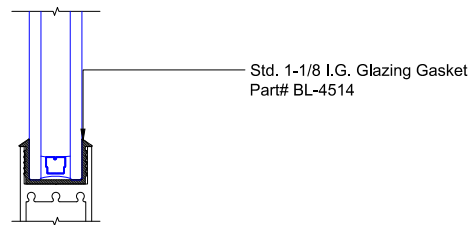

MAX SLIDER

SLIDING GLASS DOOR - MEDIUM STILE
 FIXED PANEL (OXXP) | RIGHT 90° INSIDE CORNER

X - SLIDER
 O - FIX GLASS

MAX SLIDER

SLIDING GLASS DOOR – MEDIUM STILE
 SLIDING DOOR / FIXED PANEL (OXXP) | RIGHT 90° INSIDE CORNER

X – SLIDER
 O – FIX GLASS

① HEAD (@FIXED)

MAX SLIDING DOORS (OXXP) SCALE: 6"=1'-0"

③ HEAD (@SLIDER)

MAX SLIDING DOORS (OXXP) SCALE: 6"=1'-0"

Std. 1-1/8 I.G. Glazing Gasket
Part# BL-4514

Std. 1/2" Glazing Gasket
Part# BL-4466

Std. 1/4" Glazing Gasket
Part# BL-4533

Ⓐ OPTIONAL INFILLS

MAX SLIDING DOORS (OXXP) SCALE: 6"=1'-0"

② SILL (@FIXED)

MAX SLIDING DOORS (OXXP) SCALE: 6"=1'-0"

④ SILL (@SLIDER)

MAX SLIDING DOORS (OXXP) SCALE: 6"=1'-0"