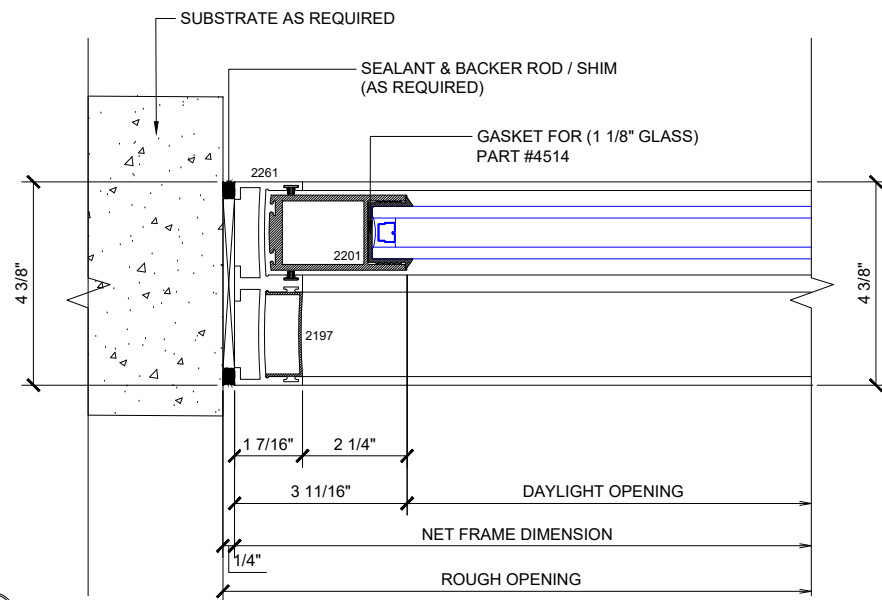

X – SLIDER
 O – FIX GLASS

① HEAD (@FIXED)

MAX SLIDING DOORS (OXXP) SCALE: 6"=1'-0"

③ HEAD (@SLIDER)

MAX SLIDING DOORS (OXXP) SCALE: 6"=1'-0"

Std. 1-1/8 I.G. Glazing Gasket
Part# BL-4514

Std. 1/2" Glazing Gasket
Part# BL-4466

Std. 1/4" Glazing Gasket
Part# BL-4533

Ⓐ OPTIONAL INFILLS

MAX SLIDING DOORS (OXXP) SCALE: 6"=1'-0"

② SILL (@FIXED)

MAX SLIDING DOORS (OXXP) SCALE: 6"=1'-0"

④ SILL (@SLIDER)

MAX SLIDING DOORS (OXXP) SCALE: 6"=1'-0"

5 HEAD (@SLIDER)

MAX SLIDING DOORS (OXXP) SCALE: 6"=1'-0"

6 SILL (@ SLIDER)

MAX SLIDING DOORS (OXXP) SCALE: 6"=1'-0"

① JAMB
MAX SLIDING DOORS (OXXP) SCALE: 6"=1'-0"

② VERTICAL
MAX SLIDING DOORS (OXXP) SCALE: 6"=1'-0"

③ VERTICAL
MAX SLIDING DOORS (OXXP) SCALE: 6"=1'-0"

④ 90° CORNER DETAIL
MAX SLIDING DOORS (OXXP) SCALE: 6"=1'-0"

⑤ 90° CORNER DETAIL
MAX SLIDING DOORS (OXXP) SCALE: 6"=1'-0"

⑥ VERTICAL
MAX SLIDING DOORS (OXXP) SCALE: 6"=1'-0"