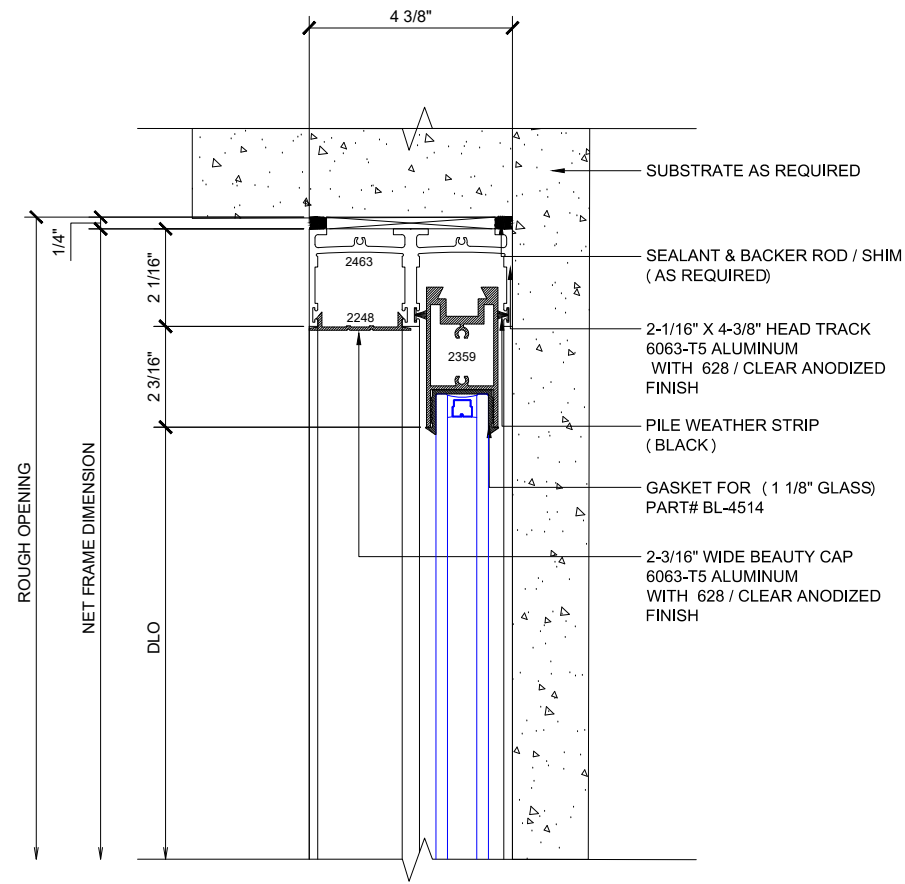

Std. 1/4" Glazing Gasket
Part# BL-4533

Ⓐ OPTIONAL INFILLS

MAX SLIDING DOORS (OXXP) SCALE: 6"=1'-0"

② SILL (@FIXED)

MAX SLIDING DOORS (OXXP) SCALE: 6"=1'-0"

④ SILL (@SLIDER)

MAX SLIDING DOORS (OXXP) SCALE: 6"=1'-0"

5 HEAD (@SLIDER)

MAX SLIDING DOORS (OXXP) SCALE: 6"=1'-0"

6 SILL (@ SLIDER)

MAX SLIDING DOORS (OXXP) SCALE: 6"=1'-0"

① JAMB
MAX SLIDING DOORS (OXXP) SCALE: 6"=1'-0"

② VERTICAL
MAX SLIDING DOORS (OXXP) SCALE: 6"=1'-0"

③ VERTICAL
MAX SLIDING DOORS (OXXP) SCALE: 6"=1'-0"

④ 90° CORNER DETAIL
MAX SLIDING DOORS (OXXP) SCALE: 6"=1'-0"

⑤ 90° CORNER DETAIL
MAX SLIDING DOORS (OXXP) SCALE: 6"=1'-0"

⑥ VERTICAL
MAX SLIDING DOORS (OXXP) SCALE: 6"=1'-0"