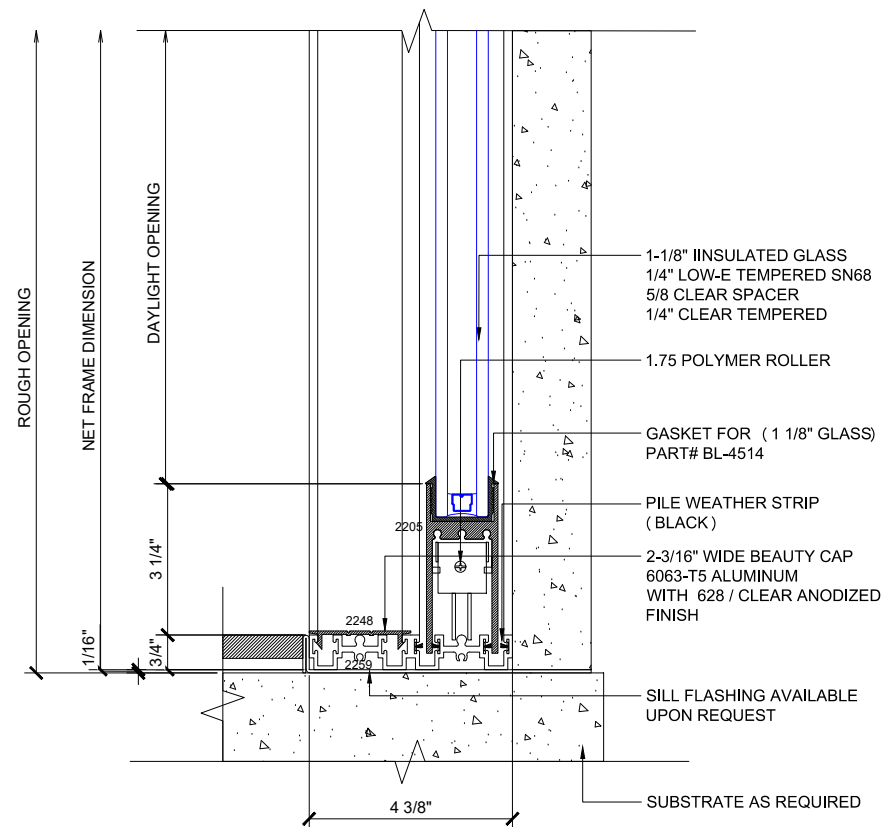

X – SLIDER
 O – FIX GLASS

① HEAD (@FIXED)

MAX SLIDING DOORS (OXXP) SCALE: 6"=1'-0"

③ HEAD (@SLIDER)

MAX SLIDING DOORS (OXXP) SCALE: 6"=1'-0"

Std. 1-1/8 I.G. Glazing Gasket
Part# BL-4514

Std. 1/2" Glazing Gasket
Part# BL-4466

Std. 1/4" Glazing Gasket
Part# BL-4533

Ⓐ OPTIONAL INFILLS

MAX SLIDING DOORS (OXXP) SCALE: 6"=1'-0"

② SILL (@FIXED)

MAX SLIDING DOORS (OXXP) SCALE: 6"=1'-0"

④ SILL (@SLIDER)

MAX SLIDING DOORS (OXXP) SCALE: 6"=1'-0"

5 HEAD (@SLIDER)

MAX SLIDING DOORS (OXXP) SCALE: 6"=1'-0"

6 SILL (@ SLIDER)

MAX SLIDING DOORS (OXXP) SCALE: 6"=1'-0"

① JAMB
MAX SLIDING DOORS (OXXP) SCALE: 6"=1'-0"

② VERTICAL
MAX SLIDING DOORS (OXXP) SCALE: 6"=1'-0"

③ VERTICAL
MAX SLIDING DOORS (OXXP) SCALE: 6"=1'-0"

④ 90° CORNER DETAIL
MAX SLIDING DOORS (OXXP) SCALE: 6"=1'-0"

⑤ 90° CORNER DETAIL
MAX SLIDING DOORS (OXXP) SCALE: 6"=1'-0"

⑥ VERTICAL
MAX SLIDING DOORS (OXXP) SCALE: 6"=1'-0"