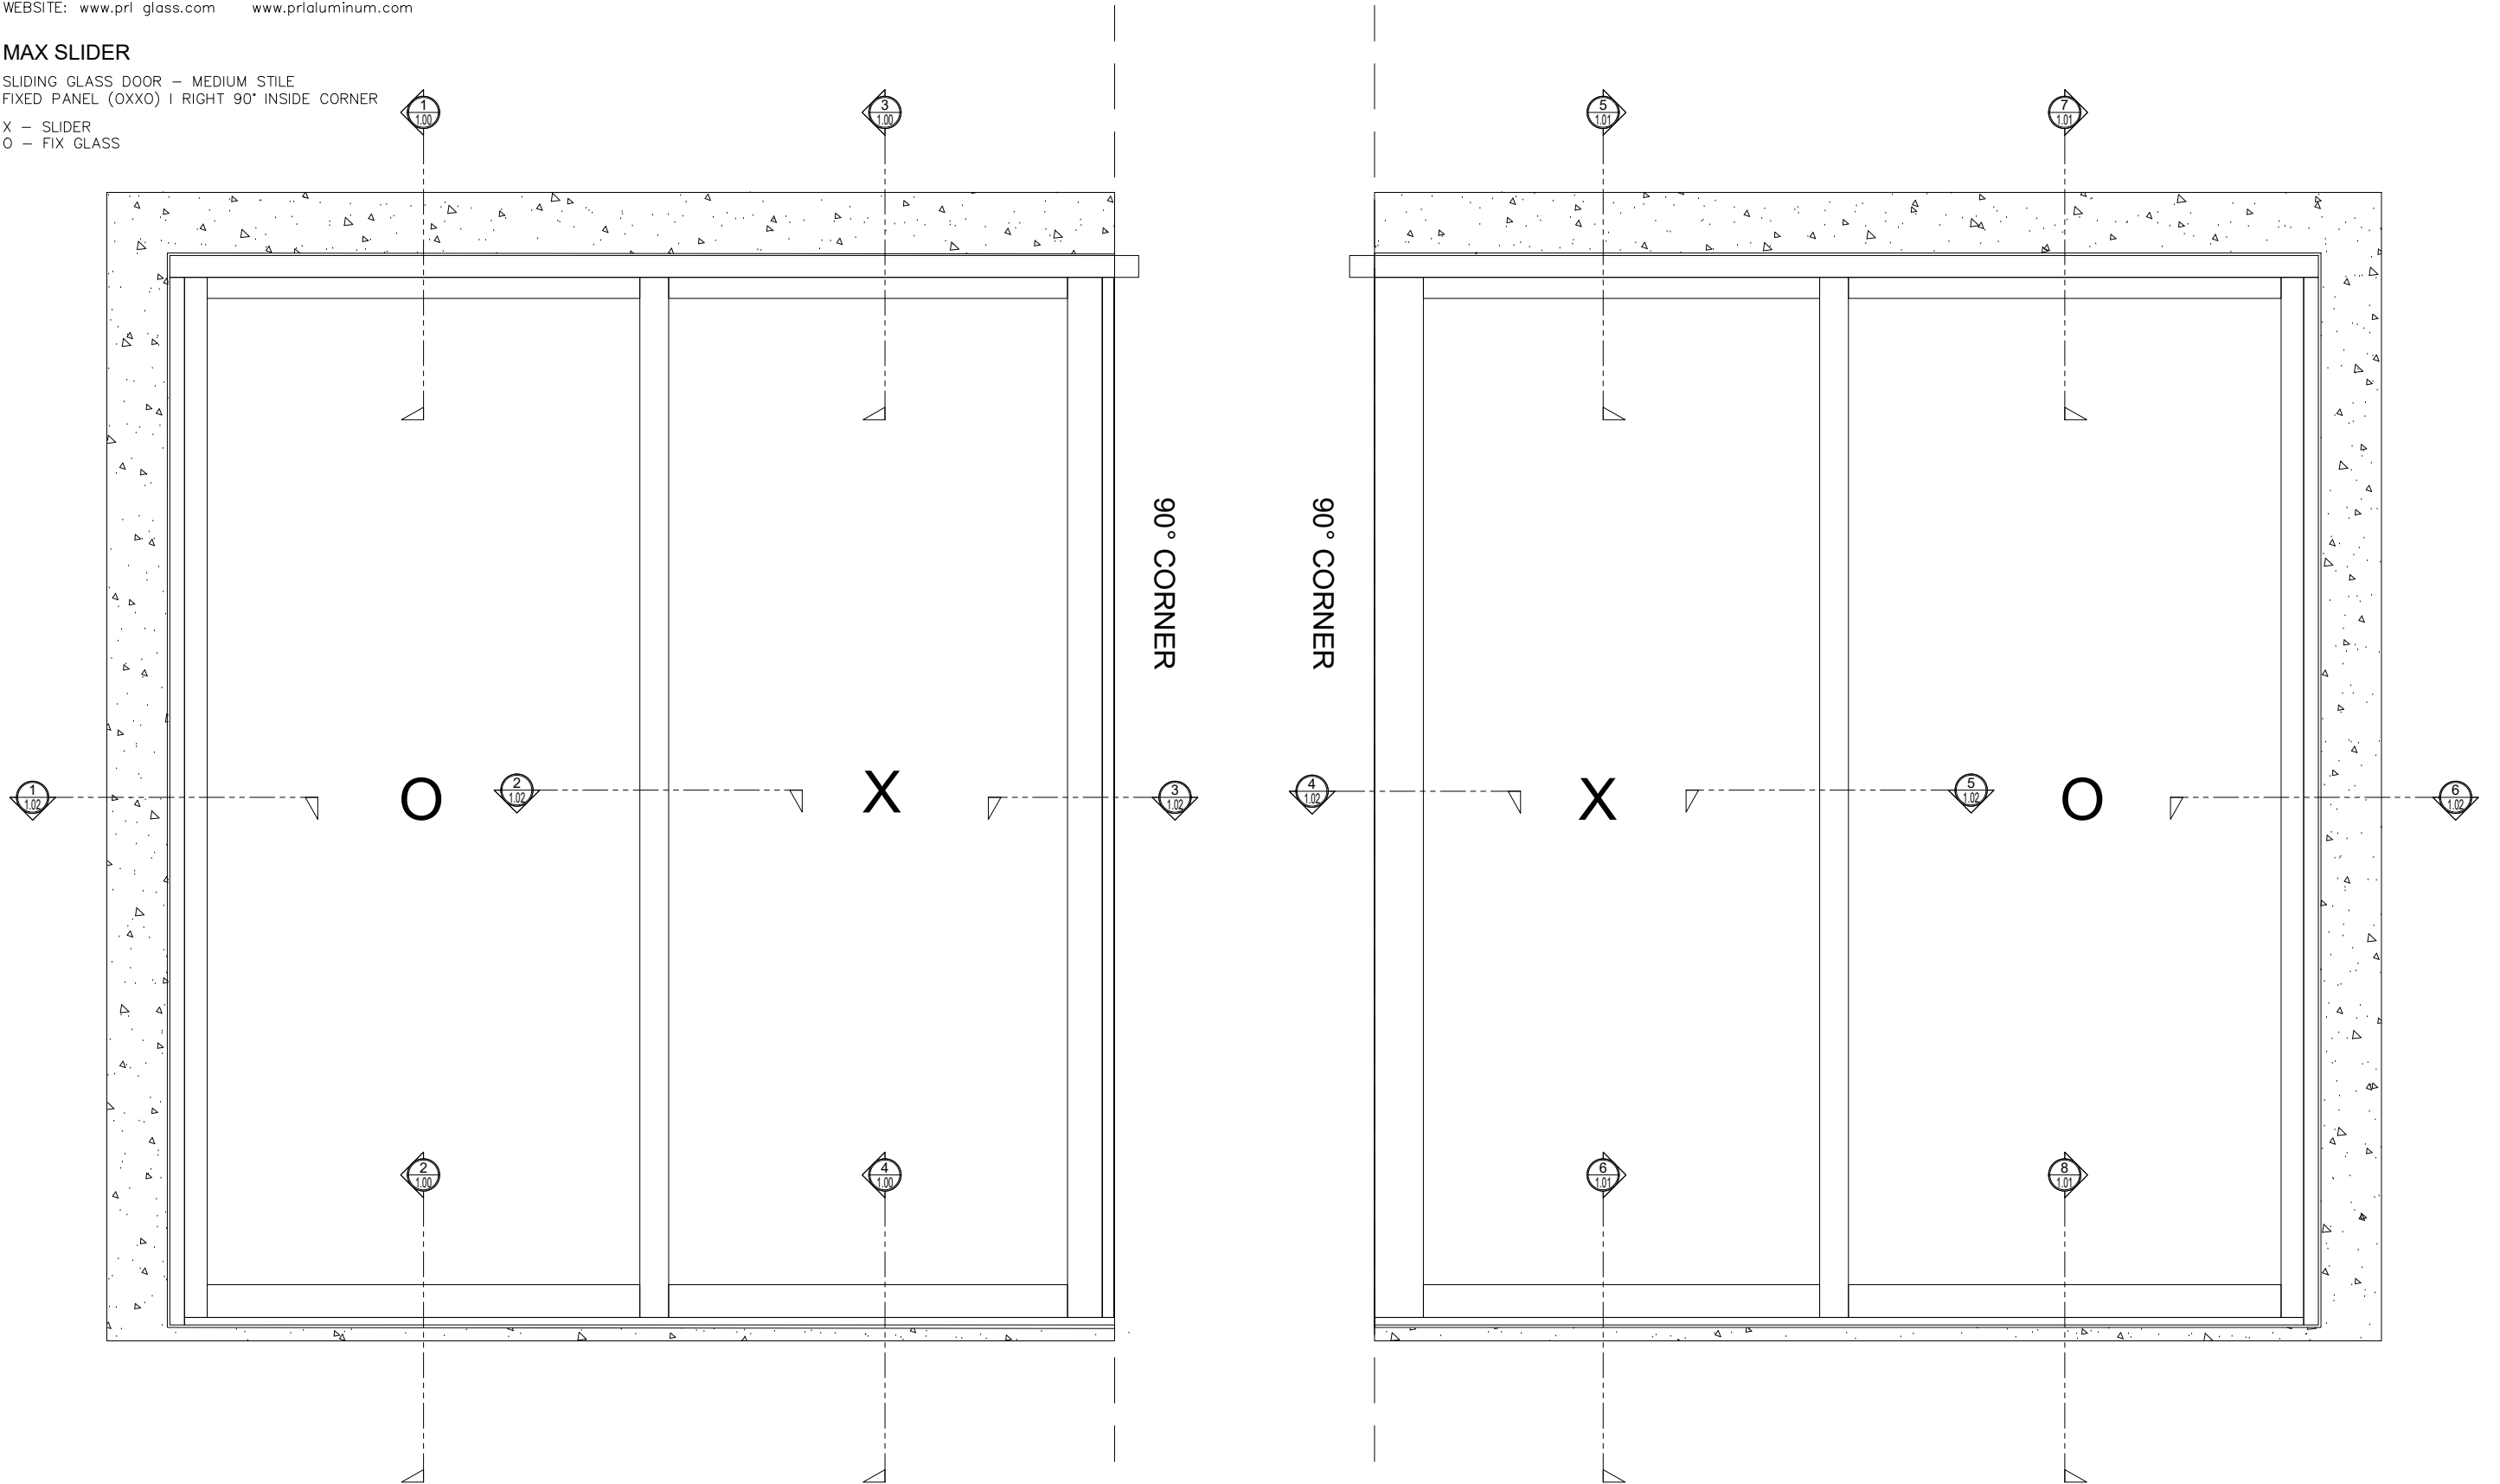

MAX SLIDER

SLIDING GLASS DOOR - MEDIUM STILE
 FIXED PANEL (OXXO) | RIGHT 90° INSIDE CORNER

X - SLIDER
 O - FIX GLASS

MAX SLIDER

SLIDING GLASS DOOR - MEDIUM STILE
 SLIDING DOOR / FIXED PANEL (OXOO) | RIGHT 90° INSIDE CORNER

X - SLIDER
 O - FIX GLASS

① HEAD (@FIXED)

MAX SLIDING DOORS (OXOX) SCALE: 6"=1'-0"

③ HEAD (@SLIDER)

MAX SLIDING DOORS (OXOX) SCALE: 6"=1'-0"

Std. 1-1/8 I.G. Glazing Gasket
Part# BL-4514

Std. 1/2" Glazing Gasket
Part# BL-4466

5 HEAD (@SLIDER)

MAX SLIDING DOORS (OXXO) SCALE: 6"=1'-0"

7 HEAD (@FIXED)

MAX SLIDING DOORS (OXXO) SCALE: 6"=1'-0"

6 SILL (@ SLIDER)

MAX SLIDING DOORS (OXXO) SCALE: 6"=1'-0"

8 SILL (@ FIXED)

MAX SLIDING DOORS (OXXO) SCALE: 6"=1'-0"

① JAMB

MAX SLIDING DOORS (OXXO) SCALE: 6"=1'-0"

② VERTICAL

MAX SLIDING DOORS (OXXO) SCALE: 6"=1'-0"

③ 90° CORNER DETAIL

MAX SLIDING DOORS (OXXO) SCALE: 6"=1'-0"

④ 90° CORNER DETAIL

MAX SLIDING DOORS (OXXO) SCALE: 6"=1'-0"