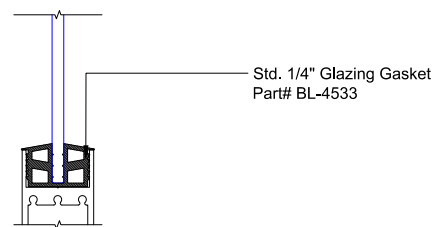

X - SLIDER
 O - FIX GLASS

① HEAD (@FIXED)

MAX SLIDING DOORS (OXOX) SCALE: 6"=1'-0"

③ HEAD (@SLIDER)

MAX SLIDING DOORS (OXOX) SCALE: 6"=1'-0"

Std. 1-1/8 I.G. Glazing Gasket
Part# BL-4514

Std. 1/2" Glazing Gasket
Part# BL-4466

Std. 1/4" Glazing Gasket
Part# BL-4533

Ⓐ OPTIONAL INFILLS

MAX SLIDING DOORS (OXOX) SCALE: 6"=1'-0"

② SILL (@FIXED)

MAX SLIDING DOORS (OXOX) SCALE: 6"=1'-0"

④ SILL (@SLIDER)

MAX SLIDING DOORS (OXOX) SCALE: 6"=1'-0"