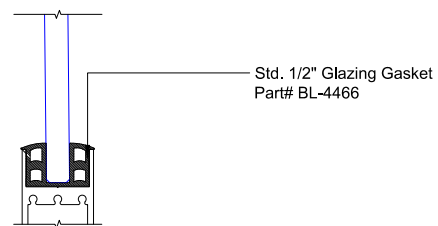

X - SLIDER
 O - FIX GLASS

① HEAD (@FIXED)

MAX SLIDING DOORS (OXOX) SCALE: 6"=1'-0"

③ HEAD (@SLIDER)

MAX SLIDING DOORS (OXOX) SCALE: 6"=1'-0"

Std. 1-1/8 I.G. Glazing Gasket
Part# BL-4514

Std. 1/2" Glazing Gasket
Part# BL-4466

Std. 1/4" Glazing Gasket
Part# BL-4533

Ⓐ OPTIONAL INFILLS

MAX SLIDING DOORS (OXOX) SCALE: 6"=1'-0"

② SILL (@FIXED)

MAX SLIDING DOORS (OXOX) SCALE: 6"=1'-0"

④ SILL (@SLIDER)

MAX SLIDING DOORS (OXOX) SCALE: 6"=1'-0"