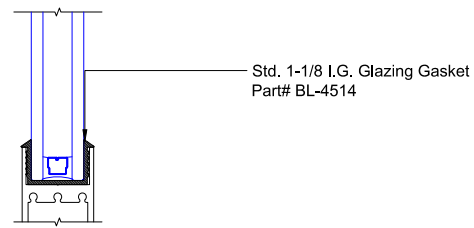

X - SLIDER
 O - FIX GLASS

① HEAD (@FIXED)

MAX SLIDING DOORS (OXOX) SCALE: 6"=1'-0"

③ HEAD (@SLIDER)

MAX SLIDING DOORS (OXOX) SCALE: 6"=1'-0"

Std. 1-1/8 I.G. Glazing Gasket
Part# BL-4514

Std. 1/2" Glazing Gasket
Part# BL-4466

Std. 1/4" Glazing Gasket
Part# BL-4533

Ⓐ OPTIONAL INFILLS

MAX SLIDING DOORS (OXOX) SCALE: 6"=1'-0"

② SILL (@FIXED)

MAX SLIDING DOORS (OXOX) SCALE: 6"=1'-0"

④ SILL (@SLIDER)

MAX SLIDING DOORS (OXOX) SCALE: 6"=1'-0"