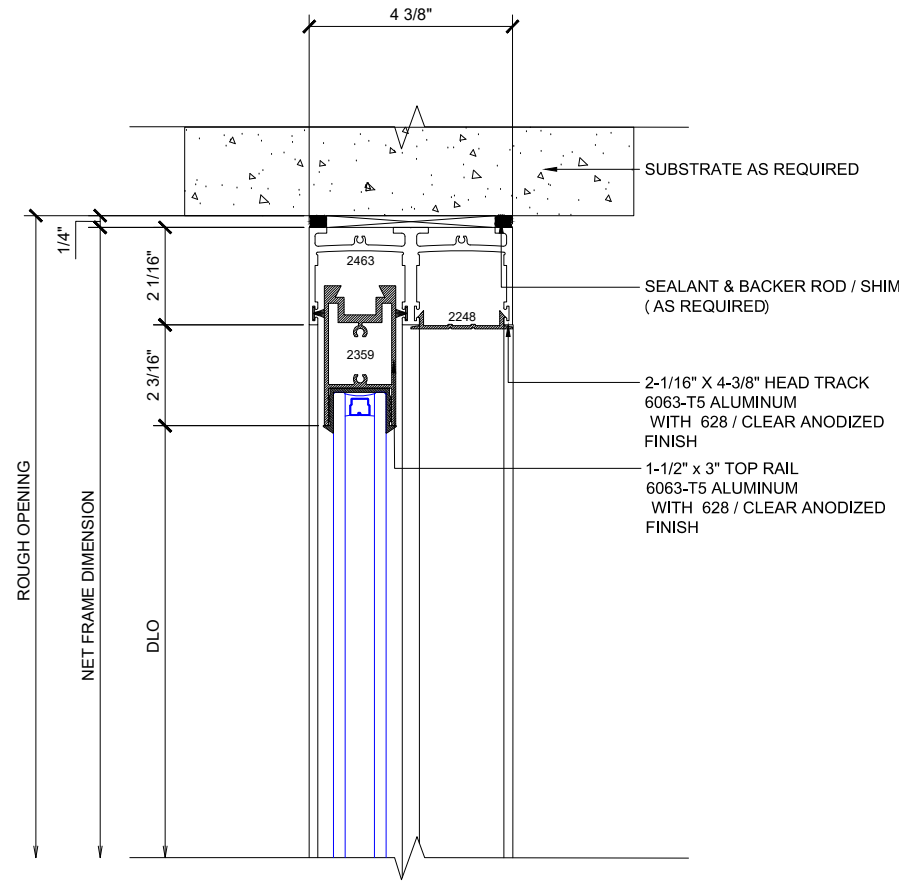

MAX SLIDER

SLIDING GLASS DOOR - MEDIUM STILE
 FIXED PANEL (OXXO) | RIGHT 90° INSIDE CORNER

X - SLIDER
 O - FIX GLASS

MAX SLIDER

SLIDING GLASS DOOR - MEDIUM STILE
 SLIDING DOOR / FIXED PANEL (OXOO) | RIGHT 90° INSIDE CORNER

X - SLIDER
 O - FIX GLASS

① HEAD (@FIXED)

MAX SLIDING DOORS (OXOX) SCALE: 6"=1'-0"

③ HEAD (@SLIDER)

MAX SLIDING DOORS (OXOX) SCALE: 6"=1'-0"

Std. 1-1/8 I.G. Glazing Gasket
Part# BL-4514

Std. 1/2" Glazing Gasket
Part# BL-4466

Std. 1/4" Glazing Gasket
Part# BL-4533

Ⓐ OPTIONAL INFILLS

MAX SLIDING DOORS (OXOX) SCALE: 6"=1'-0"

② SILL (@FIXED)

MAX SLIDING DOORS (OXOX) SCALE: 6"=1'-0"

④ SILL (@SLIDER)

MAX SLIDING DOORS (OXOX) SCALE: 6"=1'-0"

5 HEAD (@SLIDER)

MAX SLIDING DOORS (OXXO) SCALE: 6"=1'-0"

7 HEAD (@FIXED)

MAX SLIDING DOORS (OXXO) SCALE: 6"=1'-0"

6 SILL (@ SLIDER)

MAX SLIDING DOORS (OXXO) SCALE: 6"=1'-0"

8 SILL (@ FIXED)

MAX SLIDING DOORS (OXXO) SCALE: 6"=1'-0"