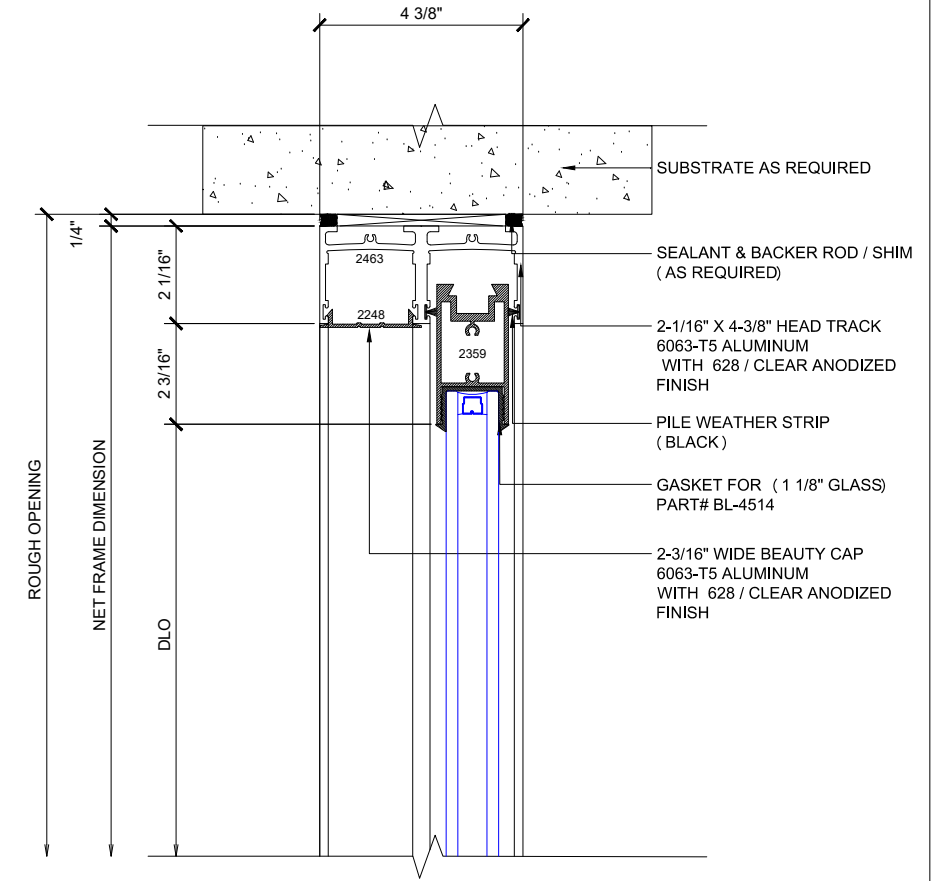

MAX SLIDER

SLIDING GLASS DOOR - MEDIUM STILE
 FIXED PANEL (OXXO) | RIGHT 90° INSIDE CORNER

X - SLIDER
 O - FIX GLASS

MAX SLIDER

SLIDING GLASS DOOR - MEDIUM STILE
 SLIDING DOOR / FIXED PANEL (OXOO) | RIGHT 90° INSIDE CORNER

X - SLIDER
 O - FIX GLASS

① HEAD (@FIXED)

MAX SLIDING DOORS (OXOX) SCALE: 6"=1'-0"

③ HEAD (@SLIDER)

MAX SLIDING DOORS (OXOX) SCALE: 6"=1'-0"

Std. 1-1/8 I.G. Glazing Gasket
Part# BL-4514

Std. 1/2" Glazing Gasket
Part# BL-4466

Std. 1/4" Glazing Gasket
Part# BL-4533

Ⓐ OPTIONAL INFILLS

MAX SLIDING DOORS (OXOX) SCALE: 6"=1'-0"

② SILL (@FIXED)

MAX SLIDING DOORS (OXOX) SCALE: 6"=1'-0"

④ SILL (@SLIDER)

MAX SLIDING DOORS (OXOX) SCALE: 6"=1'-0"

① JAMB

MAX SLIDING DOORS (OXXO) SCALE: 6"=1'-0"

② VERTICAL

MAX SLIDING DOORS (OXXO) SCALE: 6"=1'-0"

③ 90° CORNER DETAIL

MAX SLIDING DOORS (OXXO) SCALE: 6"=1'-0"

④ 90° CORNER DETAIL

MAX SLIDING DOORS (OXXO) SCALE: 6"=1'-0"