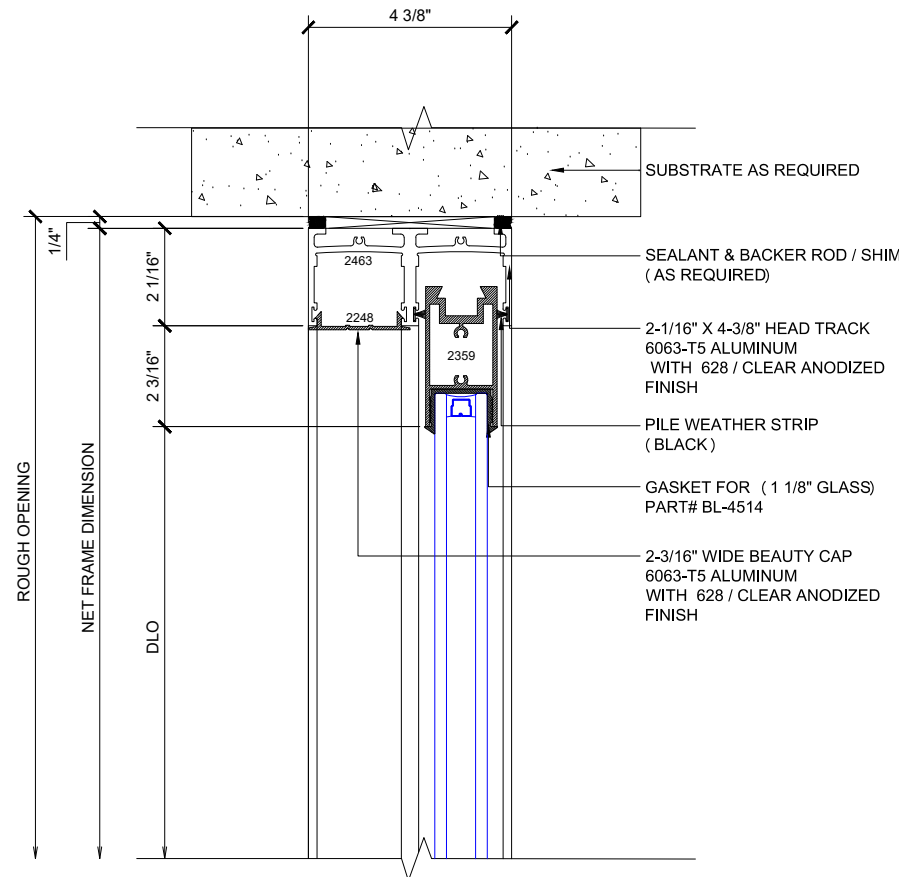

## MAX SLIDER

SLIDING GLASS DOOR - MEDIUM STILE  
 FIXED PANEL (OXXO) | LEFT 90° OUTSIDE CORNER

X - SLIDER  
 O - FIX GLASS

## MAX SLIDER

SLIDING GLASS DOOR – MEDIUM STILE  
 SLIDING DOOR / FIXED PANEL (OXXO) | LEFT 90° OUTSIDE CORNER

X – SLIDER  
 O – FIX GLASS

① HEAD (@FIXED)

MAX SLIDING DOORS (OXXO) SCALE: 6"=1'-0"

③ HEAD (@SLIDER)

MAX SLIDING DOORS (OXXO) SCALE: 6"=1'-0"

Std. 1-1/8 I.G. Glazing Gasket  
Part# BL-4514

Std. 1/2" Glazing Gasket  
Part# BL-4466

Std. 1/4" Glazing Gasket  
Part# BL-4533

Ⓐ OPTIONAL INFILLS

MAX SLIDING DOORS (OXXO) SCALE: 6"=1'-0"

② SILL (@FIXED)

MAX SLIDING DOORS (OXXO) SCALE: 6"=1'-0"

④ SILL (@SLIDER)

MAX SLIDING DOORS (OXXO) SCALE: 6"=1'-0"

**5 HEAD (@SLIDER)**

MAX SLIDING DOORS (OXXO) SCALE: 6"=1'-0"

**7 HEAD (@FIXED)**

MAX SLIDING DOORS (OXXO) SCALE: 6"=1'-0"