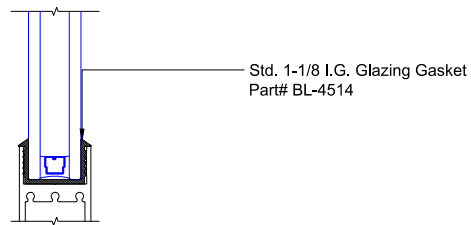

## MAX SLIDER

SLIDING GLASS DOOR - MEDIUM STILE  
 FIXED PANEL (OXXO) | LEFT 90° OUTSIDE CORNER

X - SLIDER  
 O - FIX GLASS

## MAX SLIDER

SLIDING GLASS DOOR – MEDIUM STILE  
 SLIDING DOOR / FIXED PANEL (OXXO) | LEFT 90° OUTSIDE CORNER

X – SLIDER  
 O – FIX GLASS

① HEAD (@FIXED)

MAX SLIDING DOORS (OXXO) SCALE: 6"=1'-0"

③ HEAD (@SLIDER)

MAX SLIDING DOORS (OXXO) SCALE: 6"=1'-0"

Std. 1-1/8 I.G. Glazing Gasket  
Part# BL-4514

Std. 1/2" Glazing Gasket  
Part# BL-4466

Std. 1/4" Glazing Gasket  
Part# BL-4533

Ⓐ OPTIONAL INFILLS

MAX SLIDING DOORS (OXXO) SCALE: 6"=1'-0"