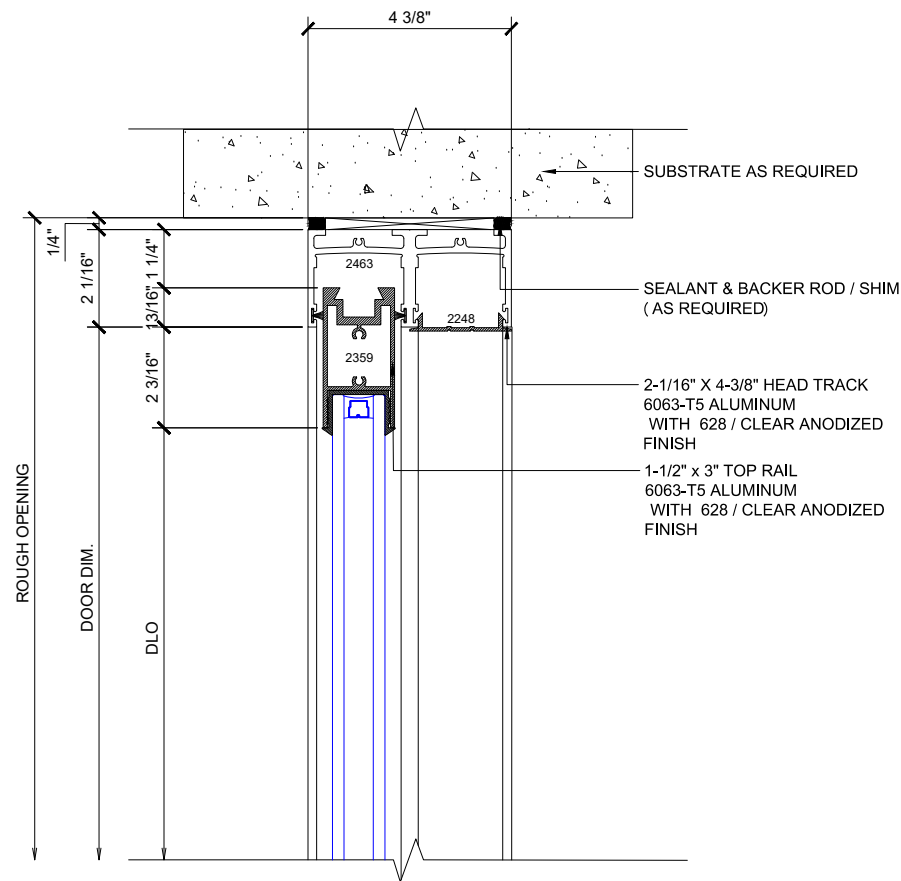

## MAX SLIDER

SLIDING GLASS DOOR – MEDIUM STILE  
 SLIDING DOOR / FIXED PANEL (OXXO) | LEFT 90° OUTSIDE CORNER

X – SLIDER  
 O – FIX GLASS

① HEAD (@FIXED)

MAX SLIDING DOORS (OXXO) SCALE: 6"=1'-0"

③ HEAD (@SLIDER)

MAX SLIDING DOORS (OXXO) SCALE: 6"=1'-0"

Std. 1-1/8 I.G. Glazing Gasket  
Part# BL-4514

Std. 1/2" Glazing Gasket  
Part# BL-4466

Std. 1/4" Glazing Gasket  
Part# BL-4533

Ⓐ OPTIONAL INFILLS

MAX SLIDING DOORS (OXXO) SCALE: 6"=1'-0"

② SILL (@FIXED)

MAX SLIDING DOORS (OXXO) SCALE: 6"=1'-0"

④ SILL (@SLIDER)

MAX SLIDING DOORS (OXXO) SCALE: 6"=1'-0"

**5 HEAD (@SLIDER)**

MAX SLIDING DOORS (OXXO) SCALE: 6"=1'-0"

**7 HEAD (@FIXED)**

MAX SLIDING DOORS (OXXO) SCALE: 6"=1'-0"