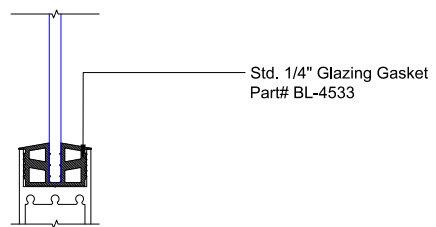

## MAX SLIDER

SLIDING GLASS DOOR - MEDIUM STILE  
 FIXED PANEL (OXXO) | LEFT 90° OUTSIDE CORNER

X - SLIDER  
 O - FIX GLASS

## MAX SLIDER

SLIDING GLASS DOOR – MEDIUM STILE  
 SLIDING DOOR / FIXED PANEL (OXXO) | LEFT 90° OUTSIDE CORNER

X – SLIDER  
 O – FIX GLASS

① HEAD (@FIXED)

MAX SLIDING DOORS (OXXO) SCALE: 6"=1'-0"

③ HEAD (@SLIDER)

MAX SLIDING DOORS (OXXO) SCALE: 6"=1'-0"

Std. 1-1/8 I.G. Glazing Gasket  
Part# BL-4514

Std. 1/2" Glazing Gasket  
Part# BL-4466

Std. 1/4" Glazing Gasket  
Part# BL-4533

Ⓐ OPTIONAL INFILLS

MAX SLIDING DOORS (OXXO) SCALE: 6"=1'-0"