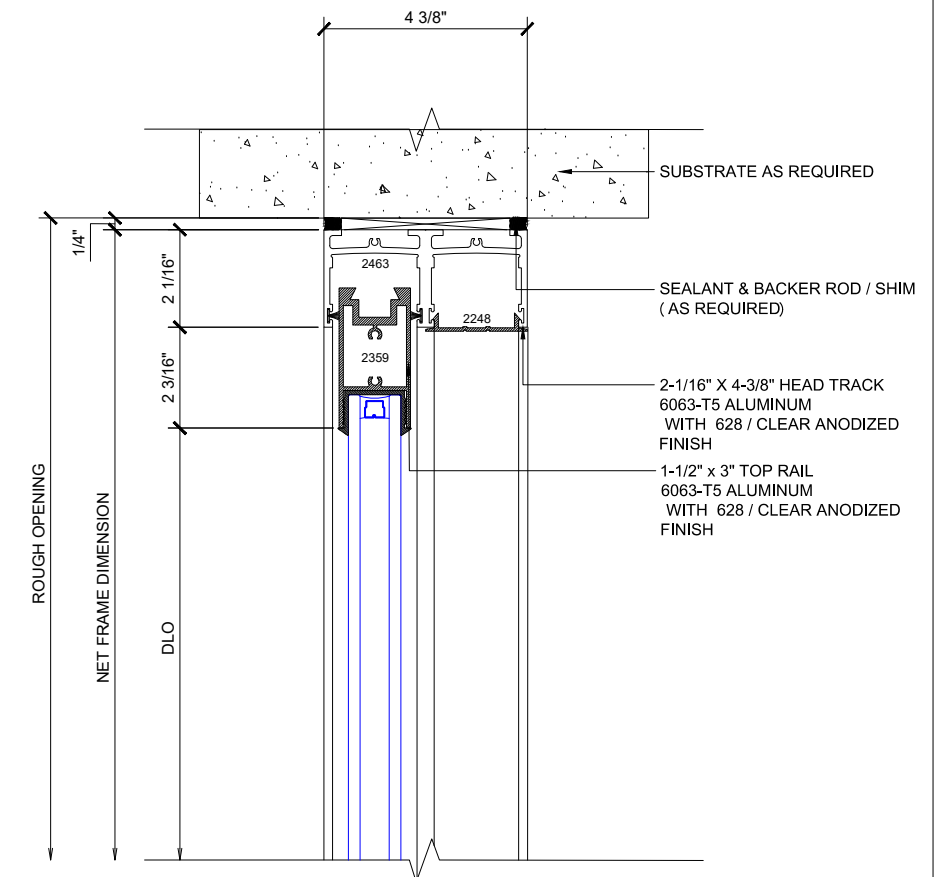

## MAX SLIDER

SLIDING GLASS DOOR - MEDIUM STILE  
 FIXED PANEL (OXXO) | LEFT 90° OUTSIDE CORNER

X - SLIDER  
 O - FIX GLASS

## MAX SLIDER

SLIDING GLASS DOOR – MEDIUM STILE  
 SLIDING DOOR / FIXED PANEL (OXXO) | LEFT 90° OUTSIDE CORNER

X – SLIDER  
 O – FIX GLASS

① HEAD (@FIXED)

MAX SLIDING DOORS (OXXO) SCALE: 6"=1'-0"

③ HEAD (@SLIDER)

MAX SLIDING DOORS (OXXO) SCALE: 6"=1'-0"

Std. 1-1/8 I.G. Glazing Gasket  
Part# BL-4514

Std. 1/2" Glazing Gasket  
Part# BL-4466

Std. 1/4" Glazing Gasket  
Part# BL-4533

Ⓐ OPTIONAL INFILLS

MAX SLIDING DOORS (OXXO) SCALE: 6"=1'-0"

② SILL (@FIXED)

MAX SLIDING DOORS (OXXO) SCALE: 6"=1'-0"

④ SILL (@SLIDER)

MAX SLIDING DOORS (OXXO) SCALE: 6"=1'-0"

**5 HEAD (@SLIDER)**

MAX SLIDING DOORS (OXXO) SCALE: 6"=1'-0"

**7 HEAD (@FIXED)**

MAX SLIDING DOORS (OXXO) SCALE: 6"=1'-0"