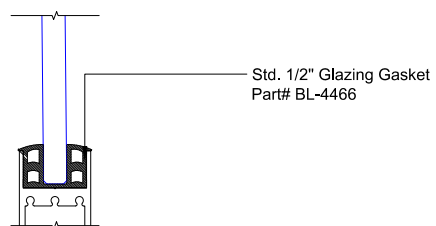

## MAX SLIDER

SLIDING GLASS DOOR - MEDIUM STILE  
 FIXED PANEL (OXXO) | LEFT 90° OUTSIDE CORNER

X - SLIDER  
 O - FIX GLASS

## MAX SLIDER

SLIDING GLASS DOOR – MEDIUM STILE  
 SLIDING DOOR / FIXED PANEL (OXXO) | LEFT 90° OUTSIDE CORNER

X – SLIDER  
 O – FIX GLASS

① HEAD (@FIXED)

MAX SLIDING DOORS (OXXO) SCALE: 6"=1'-0"

③ HEAD (@SLIDER)

MAX SLIDING DOORS (OXXO) SCALE: 6"=1'-0"

Std. 1-1/8 I.G. Glazing Gasket  
Part# BL-4514

Std. 1/2" Glazing Gasket  
Part# BL-4466

Std. 1/4" Glazing Gasket  
Part# BL-4533

Ⓐ OPTIONAL INFILLS

MAX SLIDING DOORS (OXXO) SCALE: 6"=1'-0"