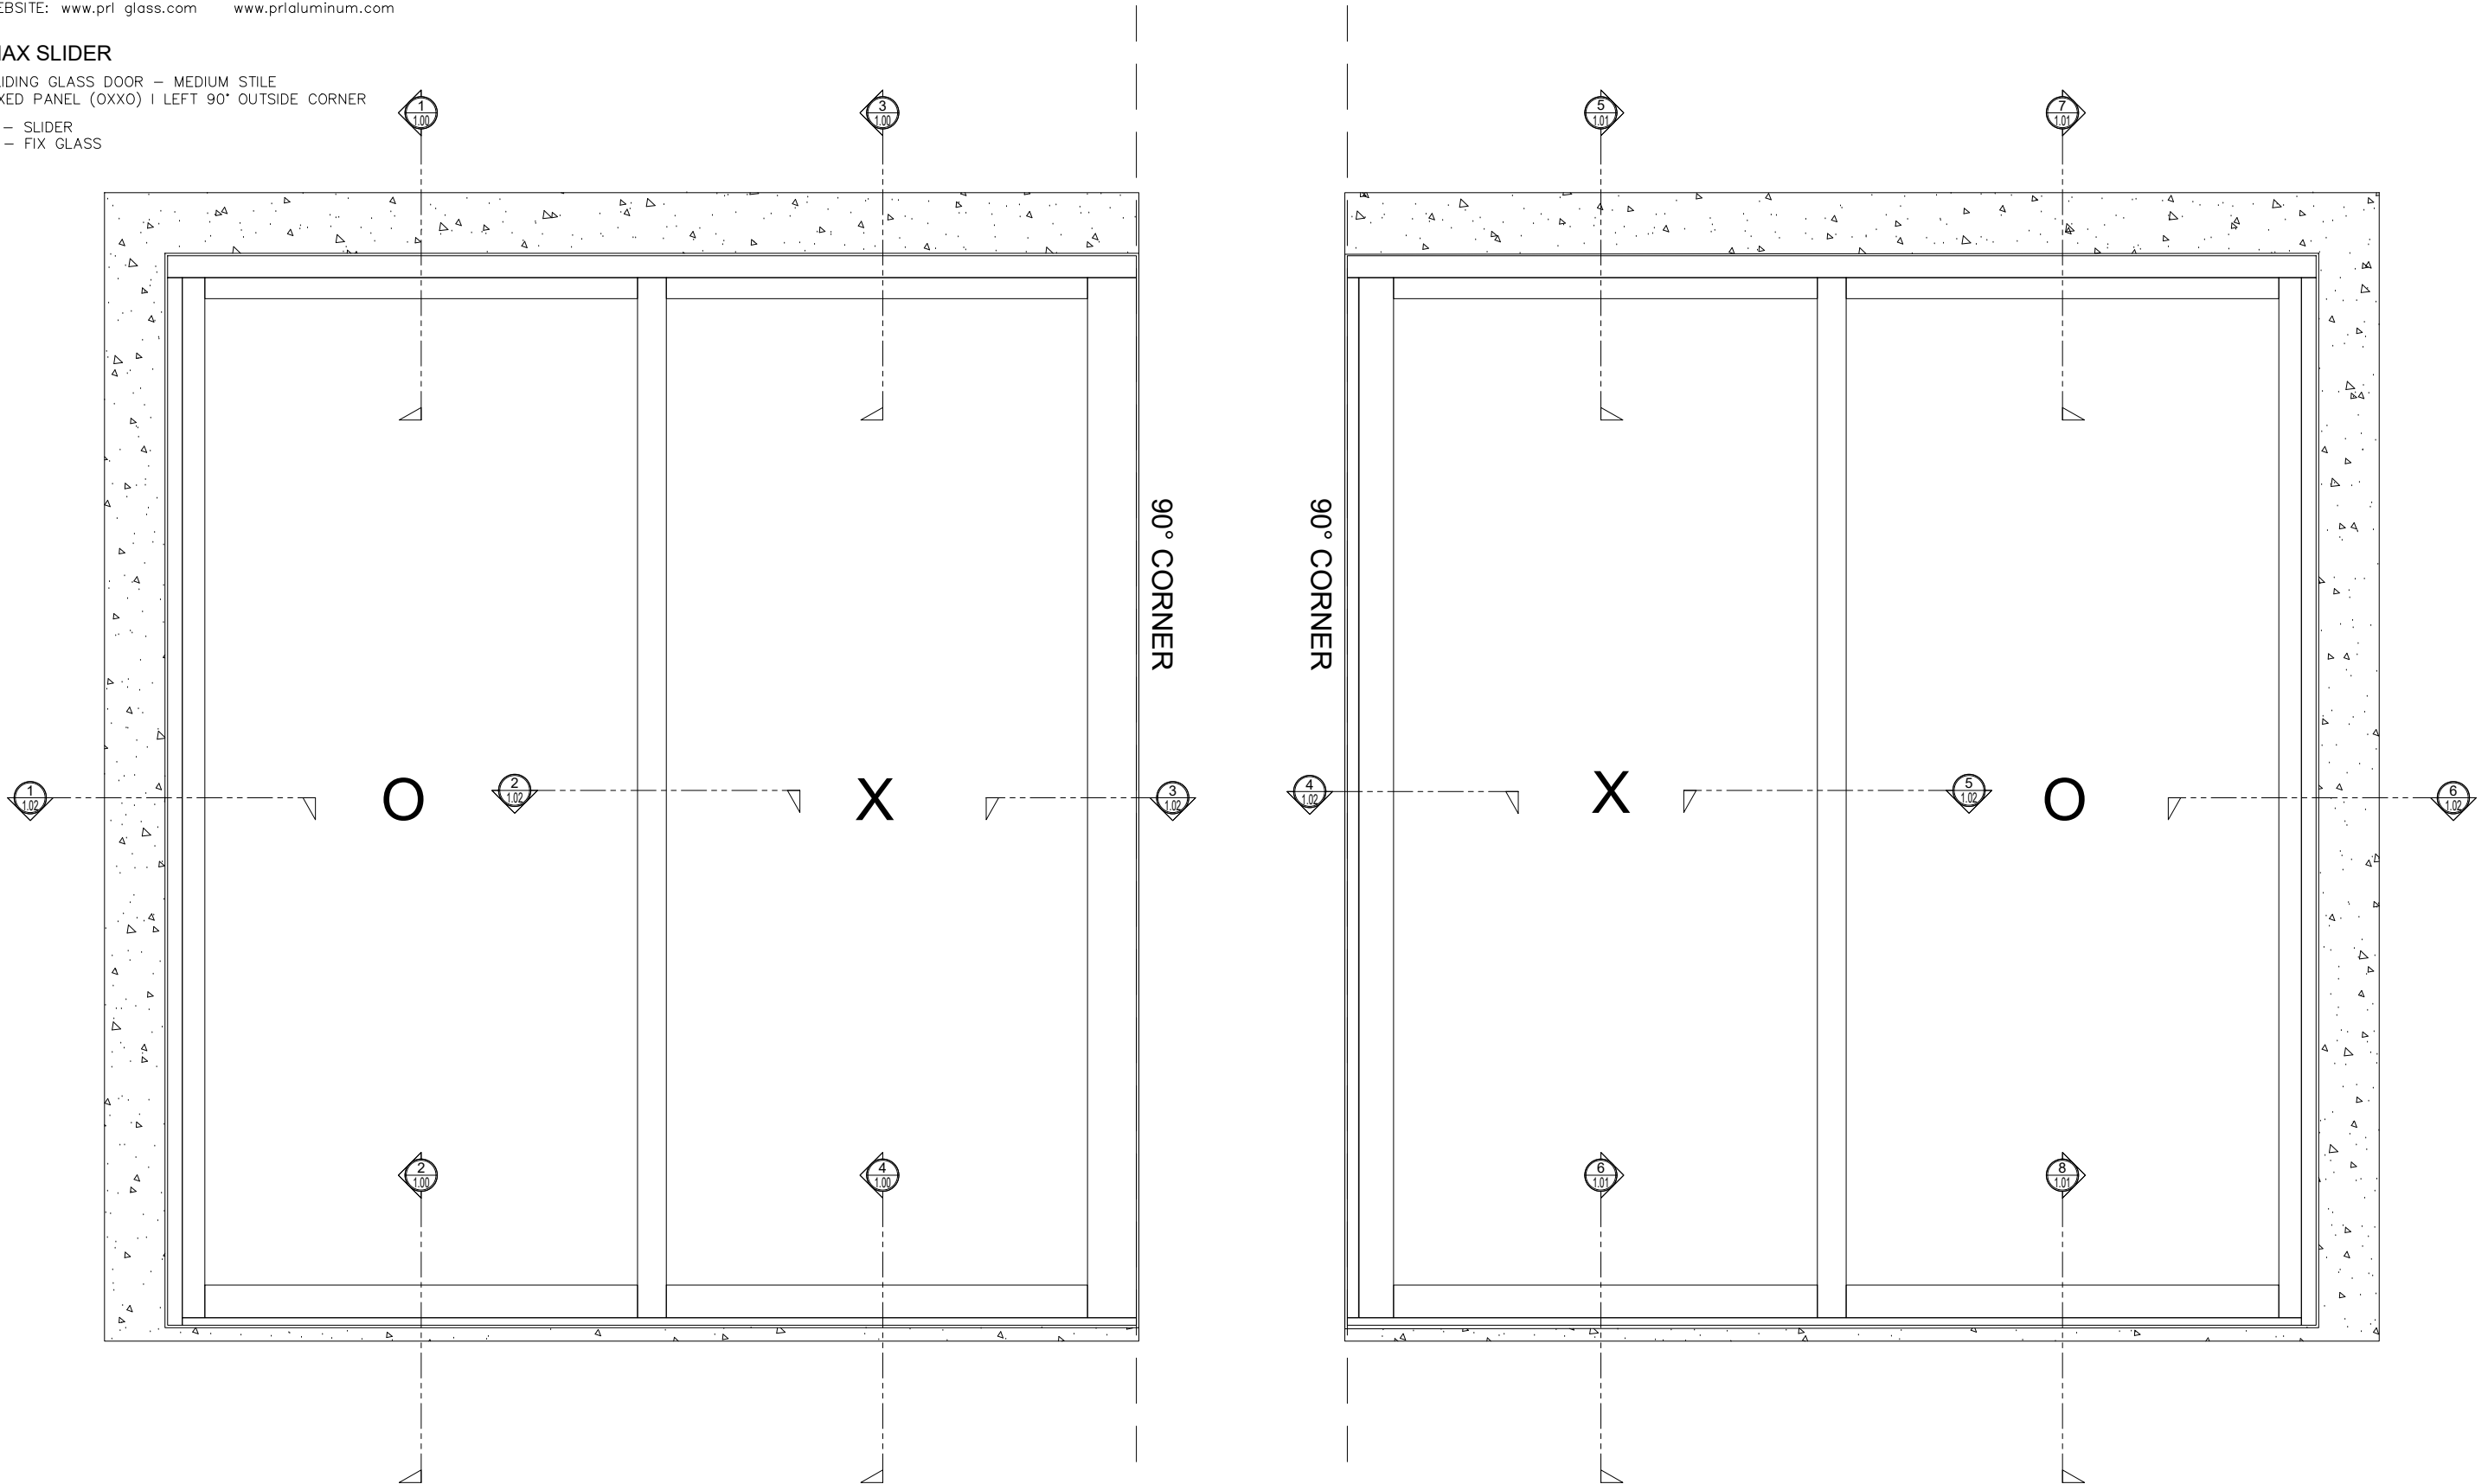

## MAX SLIDER

SLIDING GLASS DOOR - MEDIUM STILE  
 FIXED PANEL (OXXO) | LEFT 90° OUTSIDE CORNER

X - SLIDER  
 O - FIX GLASS

## MAX SLIDER

SLIDING GLASS DOOR – MEDIUM STILE  
 SLIDING DOOR / FIXED PANEL (OXXO) | LEFT 90° OUTSIDE CORNER

X – SLIDER  
 O – FIX GLASS

① HEAD (@FIXED)

MAX SLIDING DOORS (OXXO) SCALE: 6"=1'-0"

③ HEAD (@SLIDER)

MAX SLIDING DOORS (OXXO) SCALE: 6"=1'-0"

Std. 1-1/8 I.G. Glazing Gasket  
Part# BL-4514

Std. 1/2" Glazing Gasket  
Part# BL-4466

Std. 1/4" Glazing Gasket  
Part# BL-4533

Ⓐ OPTIONAL INFILLS

MAX SLIDING DOORS (OXXO) SCALE: 6"=1'-0"

③ 90° CORNER DETAIL

MAX SLIDING DOORS (OXXO) SCALE: 6"=1'-0"

④ 90° CORNER DETAIL

MAX SLIDING DOORS (OXXO) SCALE: 6"=1'-0"

⑤ VERTICAL

MAX SLIDING DOORS (OXXO) SCALE: 6"=1'-0"

⑥ JAMB

MAX SLIDING DOORS (OXXO) SCALE: 6"=1'-0"