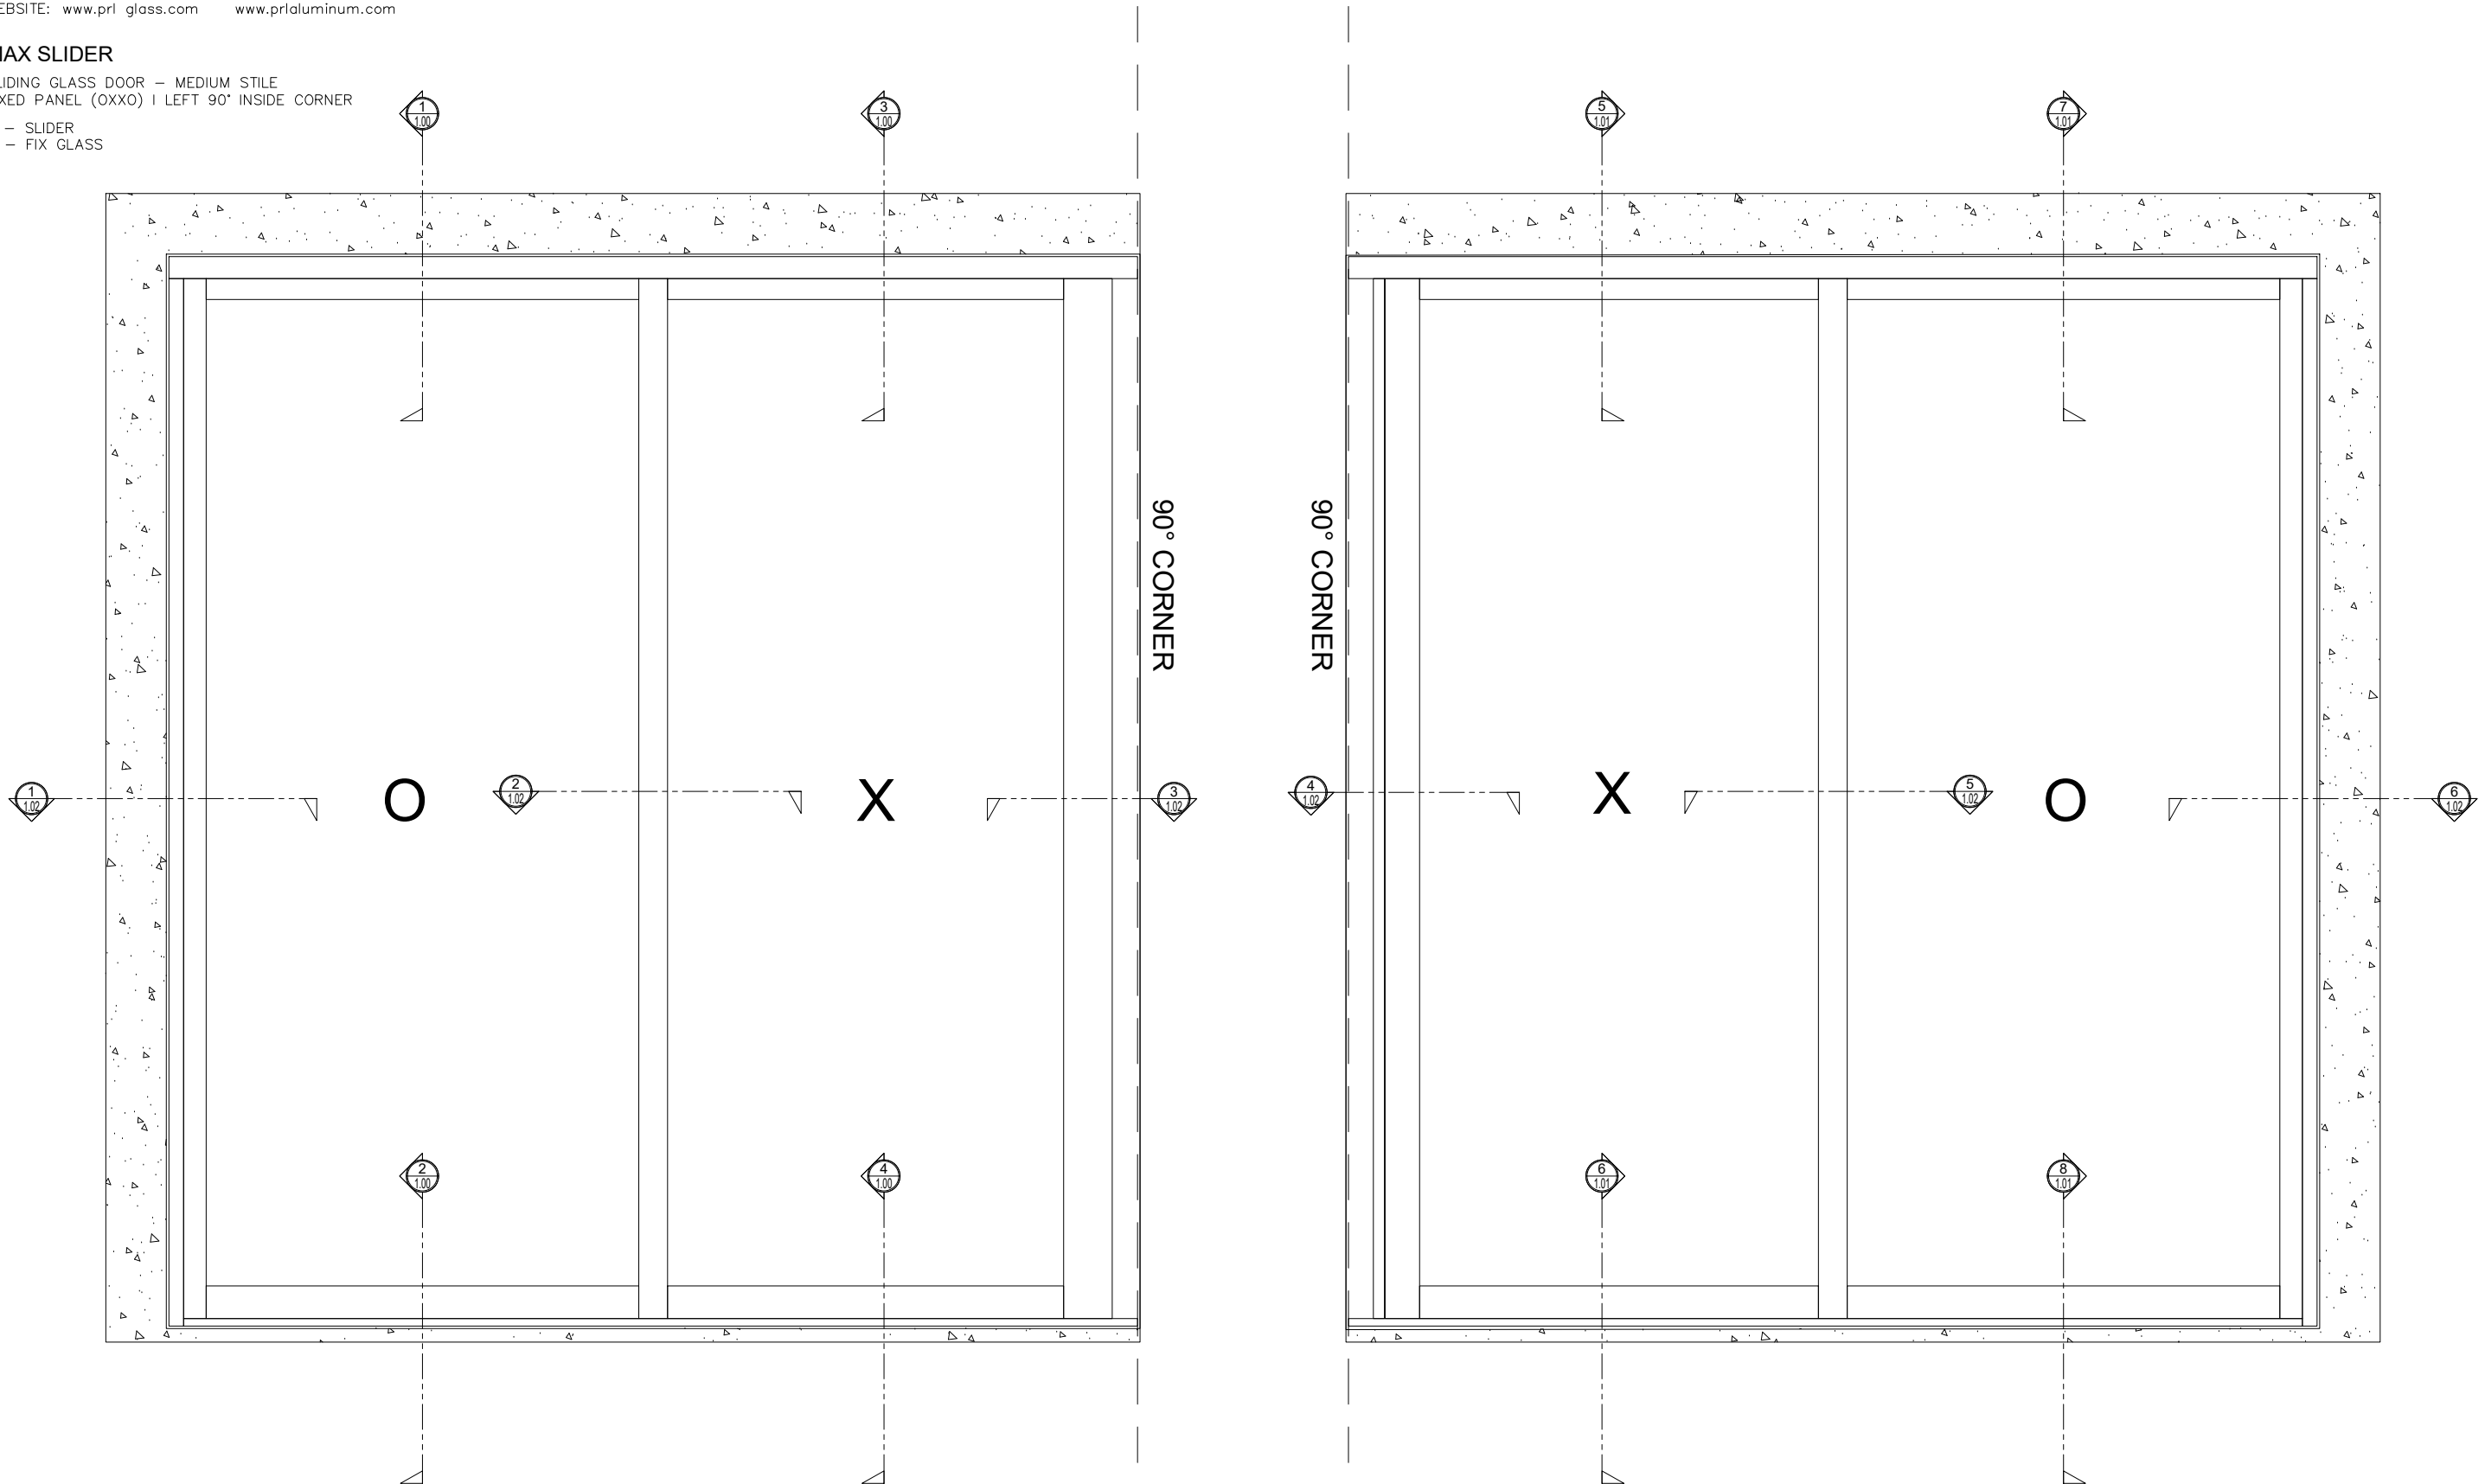

MAX SLIDER

SLIDING GLASS DOOR - MEDIUM STILE
FIXED PANEL (OXXO) | LEFT 90° INSIDE CORNER

X - SLIDER
O - FIX GLASS

MAX SLIDER

SLIDING GLASS DOOR – MEDIUM STILE
 SLIDING DOOR / FIXED PANEL (OXXO) | LEFT 90° INSIDE CORNER

X – SLIDER
 O – FIX GLASS

① HEAD (@FIXED)

MAX SLIDING DOORS (OXXO) SCALE: 6"=1'-0"

③ HEAD (@SLIDER)

MAX SLIDING DOORS (OXXO) SCALE: 6"=1'-0"

Std. 1-1/8 I.G. Glazing Gasket
Part# BL-4514

Std. 1/2" Glazing Gasket
Part# BL-4466

5 HEAD (@SLIDER)

MAX SLIDING DOORS (OXXO) SCALE: 6"=1'-0"

7 HEAD (@FIXED)

MAX SLIDING DOORS (OXXO) SCALE: 6"=1'-0"

6 SILL (@ SLIDER)

MAX SLIDING DOORS (OXXO) SCALE: 6"=1'-0"

8 SILL (@ FIXED)

MAX SLIDING DOORS (OXXO) SCALE: 6"=1'-0"

1 JAMB

MAX SLIDING DOORS (OXXO) SCALE: 6"=1'-0"

2 VERTICAL

MAX SLIDING DOORS (OXXO) SCALE: 6"=1'-0"

3 90° CORNER DETAIL

MAX SLIDING DOORS (OXXO) SCALE: 6"=1'-0"

4 90° CORNER DETAIL

MAX SLIDING DOORS (OXXO) SCALE: 6"=1'-0"