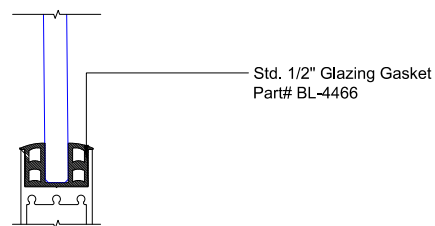

MAX SLIDER

SLIDING GLASS DOOR - MEDIUM STILE
FIXED PANEL (OXXO) | LEFT 90° INSIDE CORNER

X - SLIDER
O - FIX GLASS

MAX SLIDER

SLIDING GLASS DOOR – MEDIUM STILE
 SLIDING DOOR / FIXED PANEL (OXXO) | LEFT 90° INSIDE CORNER

X – SLIDER
 O – FIX GLASS

① HEAD (@FIXED)

MAX SLIDING DOORS (OXXO) SCALE: 6"=1'-0"

③ HEAD (@SLIDER)

MAX SLIDING DOORS (OXXO) SCALE: 6"=1'-0"

Std. 1-1/8 I.G. Glazing Gasket
Part# BL-4514

Std. 1/2" Glazing Gasket
Part# BL-4466

Std. 1/4" Glazing Gasket
Part# BL-4533

② SILL (@FIXED)

MAX SLIDING DOORS (OXXO) SCALE: 6"=1'-0"

④ SILL (@SLIDER)

MAX SLIDING DOORS (OXXO) SCALE: 6"=1'-0"

Ⓐ OPTIONAL INFILLS

MAX SLIDING DOORS (OXXO) SCALE: 6"=1'-0"