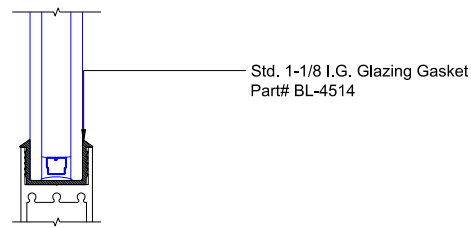

MAX SLIDER

SLIDING GLASS DOOR - MEDIUM STILE
FIXED PANEL (OXXO) | LEFT 90° INSIDE CORNER

X - SLIDER
O - FIX GLASS

MAX SLIDER

SLIDING GLASS DOOR – MEDIUM STILE
 SLIDING DOOR / FIXED PANEL (OXXO) | LEFT 90° INSIDE CORNER

X – SLIDER
 O – FIX GLASS

① HEAD (@FIXED)

MAX SLIDING DOORS (OXXO) SCALE: 6"=1'-0"

③ HEAD (@SLIDER)

MAX SLIDING DOORS (OXXO) SCALE: 6"=1'-0"

Std. 1-1/8 I.G. Glazing Gasket
Part# BL-4514

Std. 1/2" Glazing Gasket
Part# BL-4466

Std. 1/4" Glazing Gasket
Part# BL-4533

② SILL (@FIXED)

MAX SLIDING DOORS (OXXO) SCALE: 6"=1'-0"

④ SILL (@SLIDER)

MAX SLIDING DOORS (OXXO) SCALE: 6"=1'-0"

Ⓐ OPTIONAL INFILLS

MAX SLIDING DOORS (OXXO) SCALE: 6"=1'-0"