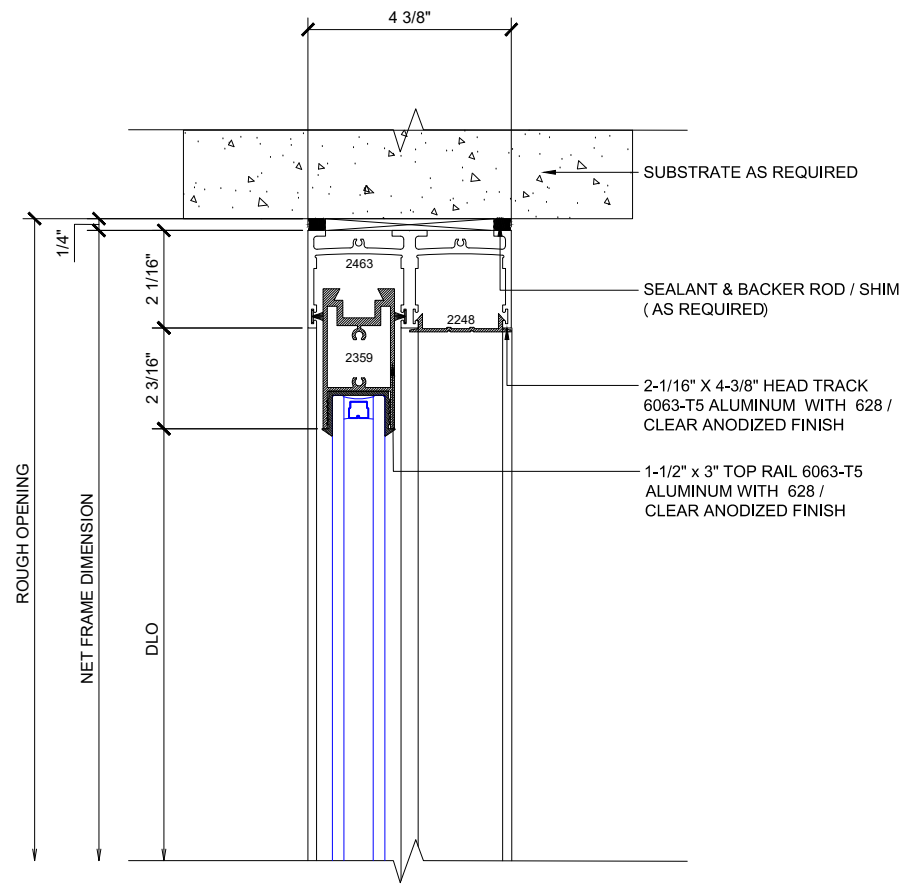

MAX SLIDER

SLIDING GLASS DOOR - MEDIUM STILE
FIXED PANEL (OXXO) | LEFT 90° INSIDE CORNER

X - SLIDER
O - FIX GLASS

MAX SLIDER

SLIDING GLASS DOOR – MEDIUM STILE
 SLIDING DOOR / FIXED PANEL (OXXO) | LEFT 90° INSIDE CORNER

X – SLIDER
 O – FIX GLASS

① HEAD (@FIXED)

MAX SLIDING DOORS (OXXO) SCALE: 6"=1'-0"

③ HEAD (@SLIDER)

MAX SLIDING DOORS (OXXO) SCALE: 6"=1'-0"

Std. 1-1/8 I.G. Glazing Gasket
Part# BL-4514

Std. 1/2" Glazing Gasket
Part# BL-4466

Std. 1/4" Glazing Gasket
Part# BL-4533

② SILL (@FIXED)

MAX SLIDING DOORS (OXXO) SCALE: 6"=1'-0"

④ SILL (@SLIDER)

MAX SLIDING DOORS (OXXO) SCALE: 6"=1'-0"

Ⓐ OPTIONAL INFILLS

MAX SLIDING DOORS (OXXO) SCALE: 6"=1'-0"

5 HEAD (@SLIDER)

MAX SLIDING DOORS (OXXO) SCALE: 6"=1'-0"

7 HEAD (@FIXED)

MAX SLIDING DOORS (OXXO) SCALE: 6"=1'-0"

6 SILL (@ SLIDER)

MAX SLIDING DOORS (OXXO) SCALE: 6"=1'-0"

8 SILL (@ FIXED)

MAX SLIDING DOORS (OXXO) SCALE: 6"=1'-0"