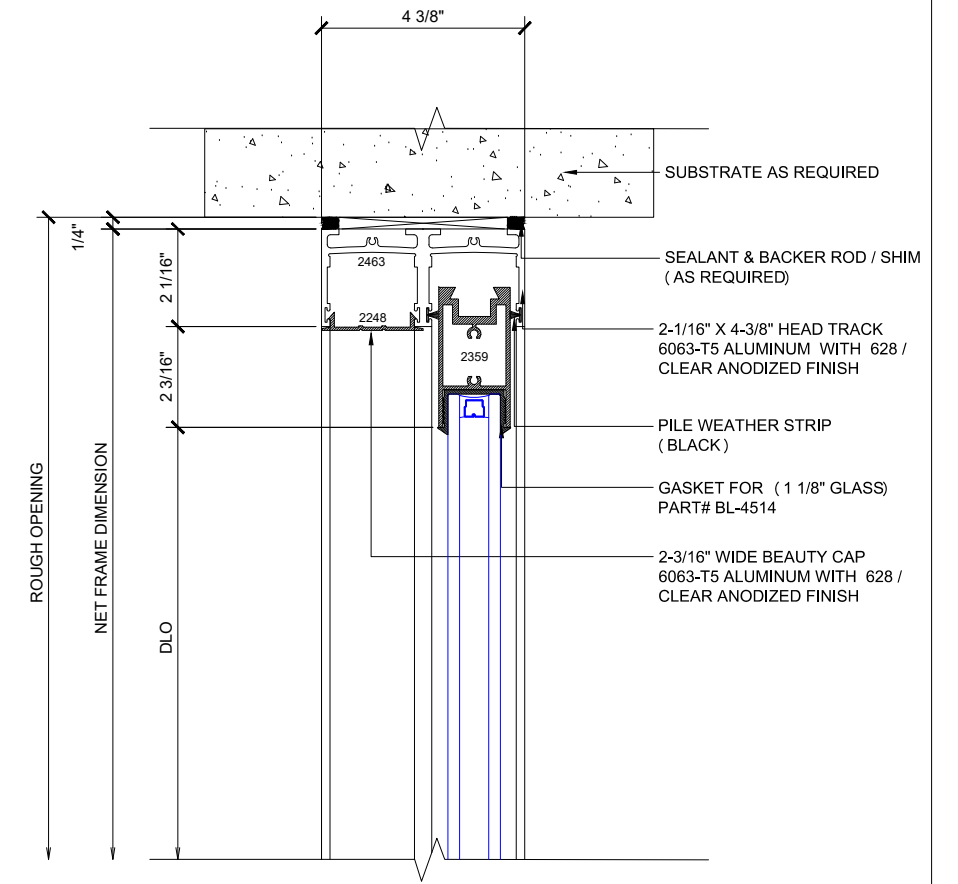

MAX SLIDER

SLIDING GLASS DOOR - MEDIUM STILE
FIXED PANEL (OXXO) | LEFT 90° INSIDE CORNER

X - SLIDER
O - FIX GLASS

MAX SLIDER

SLIDING GLASS DOOR – MEDIUM STILE
 SLIDING DOOR / FIXED PANEL (OXXO) | LEFT 90° INSIDE CORNER

X – SLIDER
 O – FIX GLASS

① HEAD (@FIXED)

MAX SLIDING DOORS (OXXO) SCALE: 6"=1'-0"

③ HEAD (@SLIDER)

MAX SLIDING DOORS (OXXO) SCALE: 6"=1'-0"

Std. 1-1/8 I.G. Glazing Gasket
Part# BL-4514

Std. 1/2" Glazing Gasket
Part# BL-4466

Std. 1/4" Glazing Gasket
Part# BL-4533

② SILL (@FIXED)

MAX SLIDING DOORS (OXXO) SCALE: 6"=1'-0"

④ SILL (@SLIDER)

MAX SLIDING DOORS (OXXO) SCALE: 6"=1'-0"

Ⓐ OPTIONAL INFILLS

MAX SLIDING DOORS (OXXO) SCALE: 6"=1'-0"

1 JAMB

MAX SLIDING DOORS (OXXO) SCALE: 6"=1'-0"

2 VERTICAL

MAX SLIDING DOORS (OXXO) SCALE: 6"=1'-0"

3 90° CORNER DETAIL

MAX SLIDING DOORS (OXXO) SCALE: 6"=1'-0"

4 90° CORNER DETAIL

MAX SLIDING DOORS (OXXO) SCALE: 6"=1'-0"