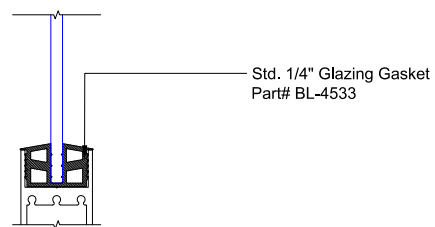

MAX SLIDER

SLIDING GLASS DOOR - MEDIUM STILE
FIXED PANEL (OXXO) | LEFT 90° INSIDE CORNER

X - SLIDER
O - FIX GLASS

MAX SLIDER

SLIDING GLASS DOOR – MEDIUM STILE
 SLIDING DOOR / FIXED PANEL (OXXO) | LEFT 90° INSIDE CORNER

X – SLIDER
 O – FIX GLASS

① HEAD (@FIXED)

MAX SLIDING DOORS (OXXO) SCALE: 6"=1'-0"

③ HEAD (@SLIDER)

MAX SLIDING DOORS (OXXO) SCALE: 6"=1'-0"

Std. 1-1/8 I.G. Glazing Gasket
Part# BL-4514

Std. 1/2" Glazing Gasket
Part# BL-4466

Std. 1/4" Glazing Gasket
Part# BL-4533

② SILL (@FIXED)

MAX SLIDING DOORS (OXXO) SCALE: 6"=1'-0"

④ SILL (@SLIDER)

MAX SLIDING DOORS (OXXO) SCALE: 6"=1'-0"

Ⓐ OPTIONAL INFILLS

MAX SLIDING DOORS (OXXO) SCALE: 6"=1'-0"