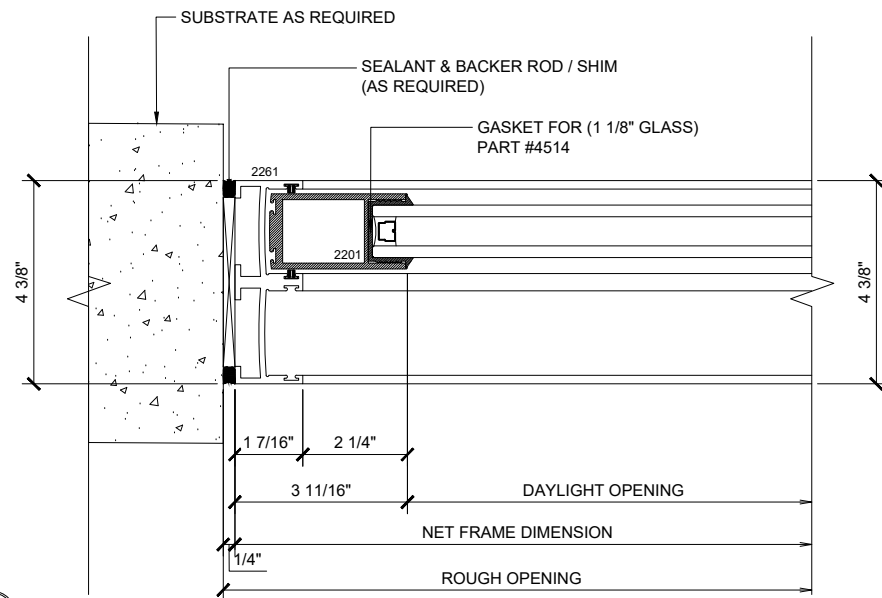

① HEAD (@SLIDER)

MAX SLIDING DOORS (XXP) SCALE: 6"=1'-0"

③ HEAD (@SLIDER)

MAX SLIDING DOORS (XXP) SCALE: 6"=1'-0"

Ⓐ OPTIONAL INFILLS

MAX SLIDING DOORS (XXP) SCALE: 6"=1'-0"

② SILL (@SLIDER)

MAX SLIDING DOORS (XXP) SCALE: 6"=1'-0"

④ SILL (@SLIDER)

MAX SLIDING DOORS (XXP) SCALE: 6"=1'-0"

① JAMB

MAX SLIDING DOORS (XXP) SCALE: 6"=1'-0"

② VERTICAL

MAX SLIDING DOORS (XXP) SCALE: 6"=1'-0"

③ VERTICAL

MAX SLIDING DOORS (XXP) SCALE: 6"=1'-0"

④ JAMB

MAX SLIDING DOORS (XXP) SCALE: 6"=1'-0"