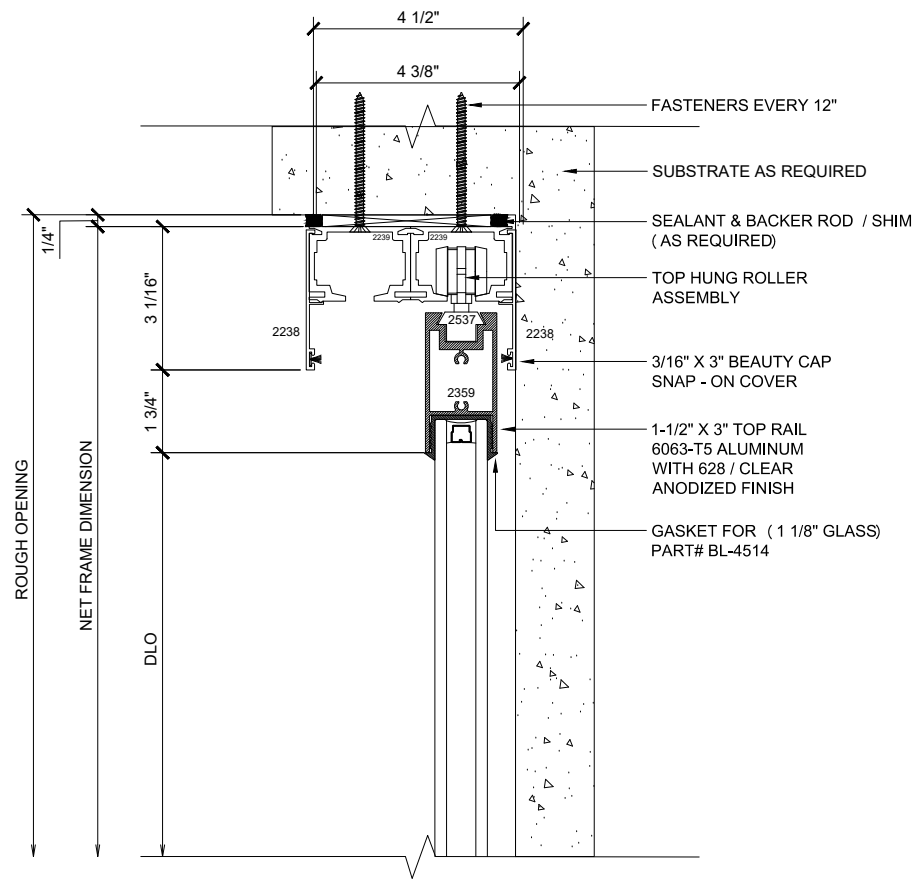

MAX SLIDER

SLIDING GLASS DOOR - MEDIUM STILE
SLIDING DOOR / FIXED PANEL (XXP)

X - SLIDER
O - FIX GLASS

MAX SLIDER

SLIDING GLASS DOOR - MEDIUM STILE
 SLIDING DOOR / FIXED PANEL (XXP)

X - SLIDER
 O - FIX GLASS

① HEAD (@SLIDER)

MAX SLIDING DOORS (XXP) SCALE: 6"=1'-0"

③ HEAD (@SLIDER)

MAX SLIDING DOORS (XXP) SCALE: 6"=1'-0"

Ⓐ OPTIONAL INFILLS

MAX SLIDING DOORS (XXP) SCALE: 6"=1'-0"

② SILL (@SLIDER)

MAX SLIDING DOORS (XXP) SCALE: 6"=1'-0"

④ SILL (@SLIDER)

MAX SLIDING DOORS (XXP) SCALE: 6"=1'-0"

① JAMB

MAX SLIDING DOORS (XXP) SCALE: 6"=1'-0"

② VERTICAL

MAX SLIDING DOORS (XXP) SCALE: 6"=1'-0"

③ VERTICAL

MAX SLIDING DOORS (XXP) SCALE: 6"=1'-0"

④ JAMB

MAX SLIDING DOORS (XXP) SCALE: 6"=1'-0"