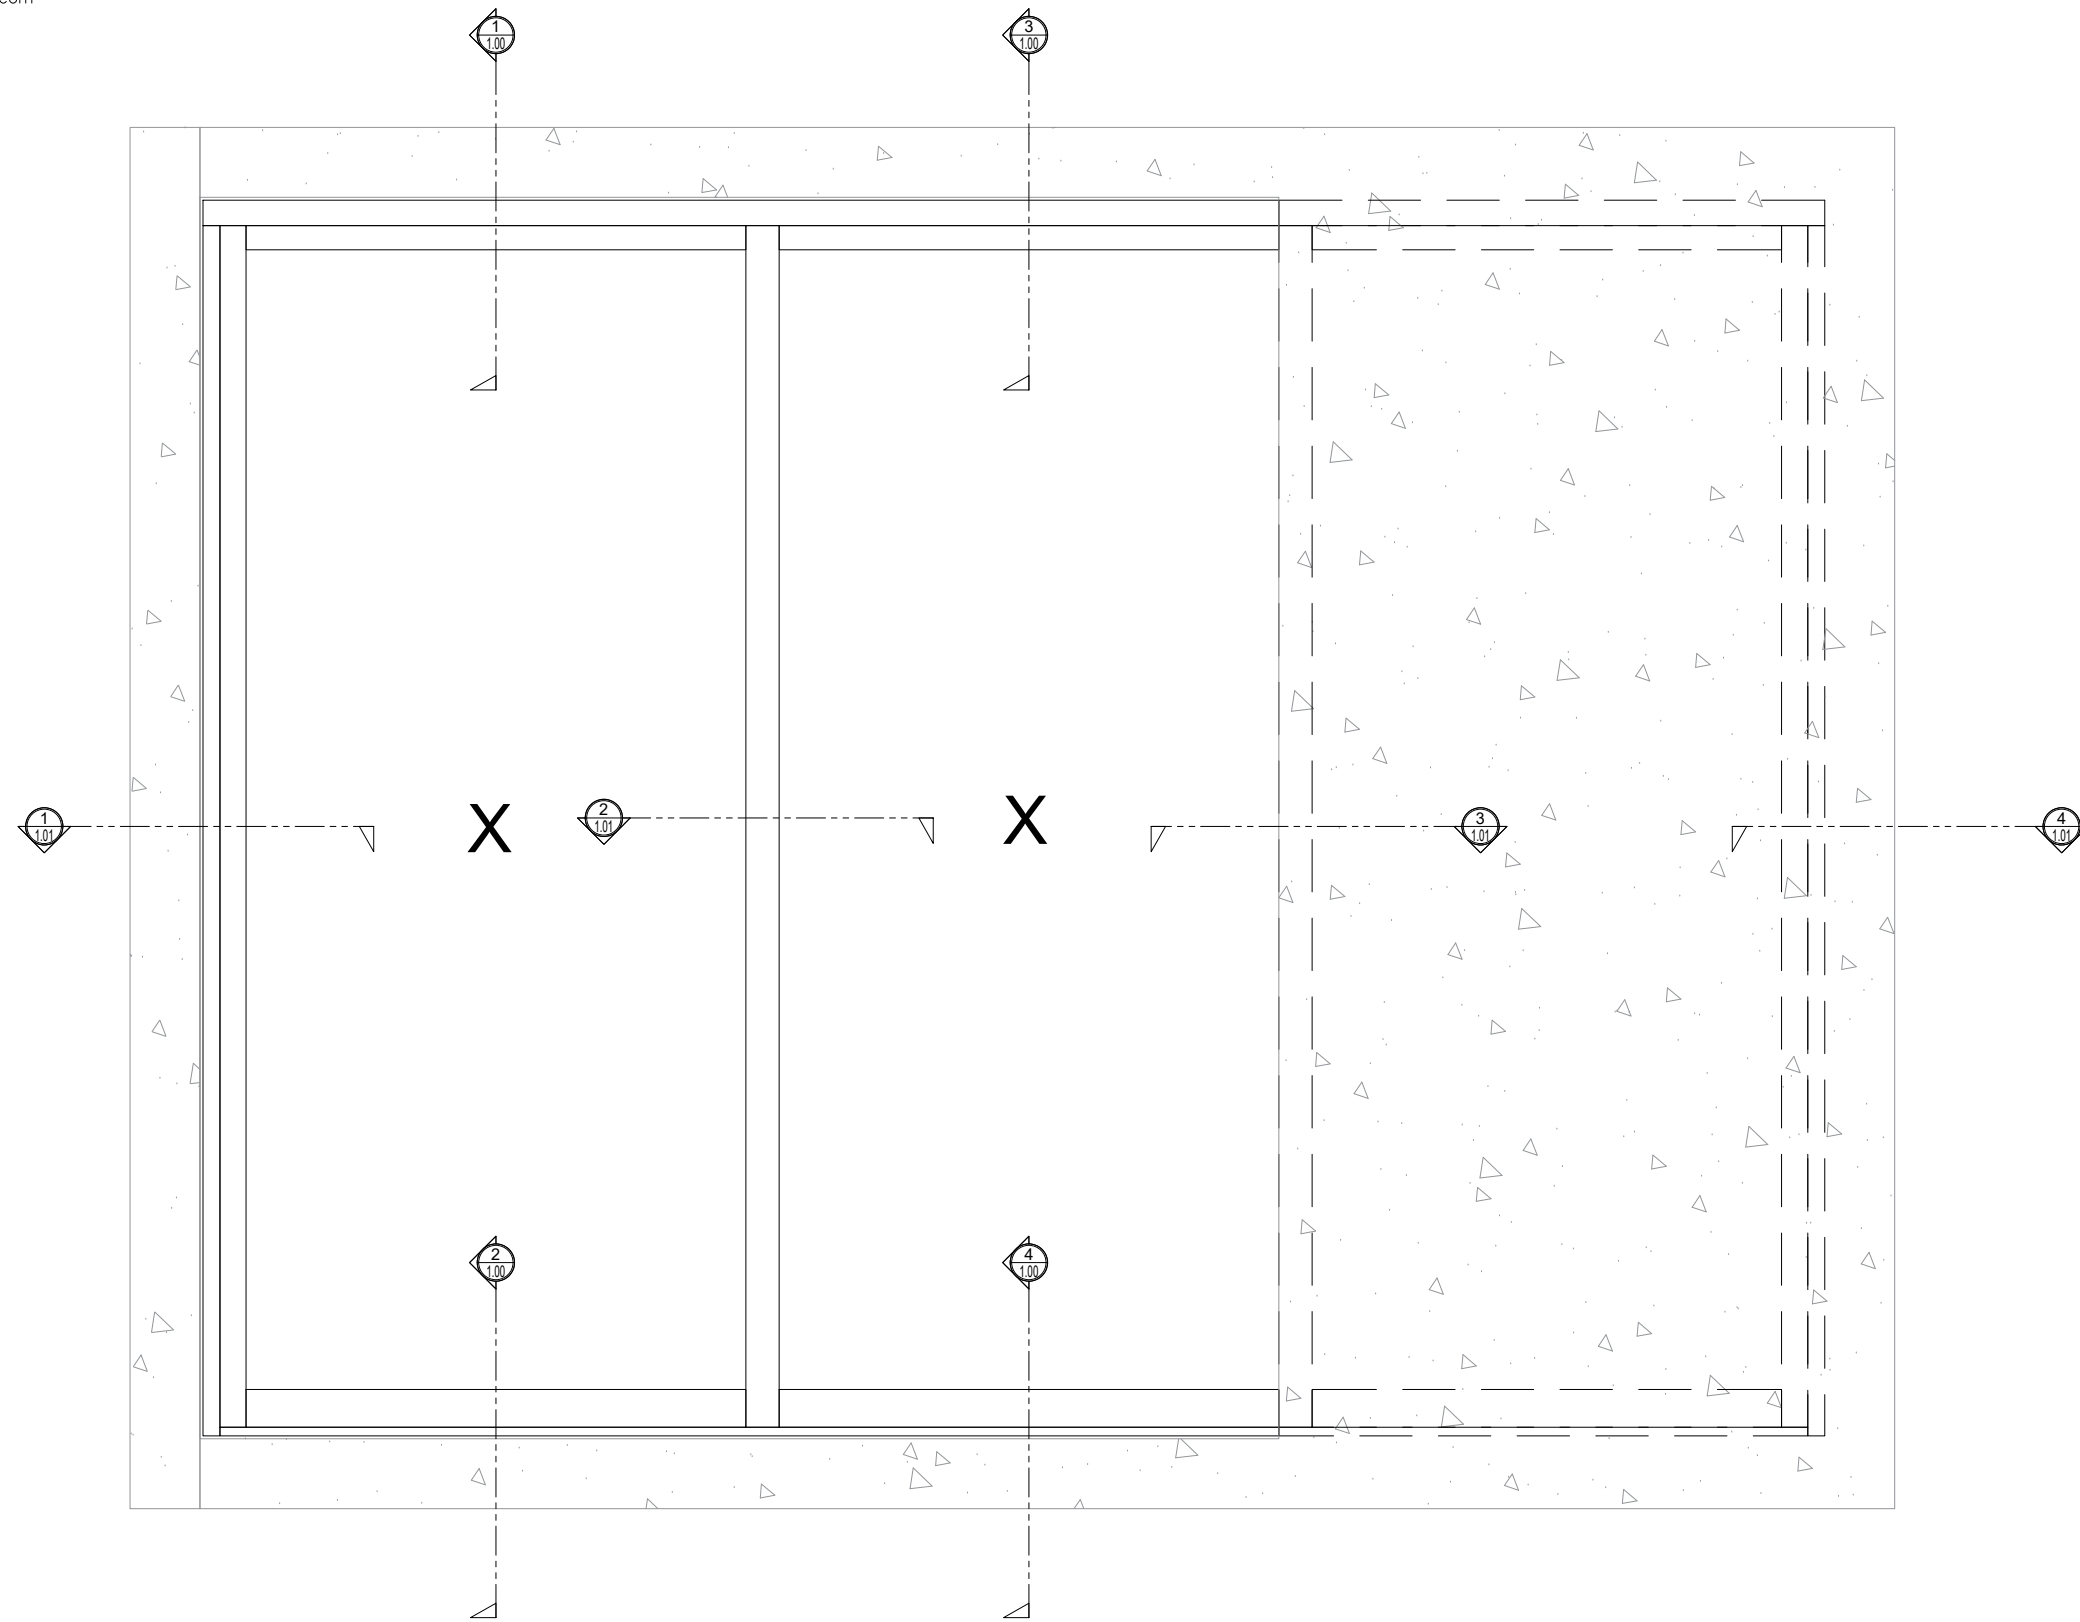

MAX SLIDER

SLIDING GLASS DOOR - MEDIUM STILE
SLIDING DOOR / FIXED PANEL (XXP)

X - SLIDER
O - FIX GLASS

MAX SLIDER

SLIDING GLASS DOOR - MEDIUM STILE
 SLIDING DOOR / FIXED PANEL (XXP)

X - SLIDER
 O - FIX GLASS

① HEAD (@SLIDER)

MAX SLIDING DOORS (XXP) SCALE: 6"=1'-0"

③ HEAD (@SLIDER)

MAX SLIDING DOORS (XXP) SCALE: 6"=1'-0"

Ⓐ OPTIONAL INFILLS

MAX SLIDING DOORS (XXP) SCALE: 6"=1'-0"

② SILL (@SLIDER)

MAX SLIDING DOORS (XXP) SCALE: 6"=1'-0"

④ SILL (@SLIDER)

MAX SLIDING DOORS (XXP) SCALE: 6"=1'-0"

① JAMB

MAX SLIDING DOORS (XXP) SCALE: 6"=1'-0"

② VERTICAL

MAX SLIDING DOORS (XXP) SCALE: 6"=1'-0"

③ VERTICAL

MAX SLIDING DOORS (XXP) SCALE: 6"=1'-0"

④ JAMB

MAX SLIDING DOORS (XXP) SCALE: 6"=1'-0"