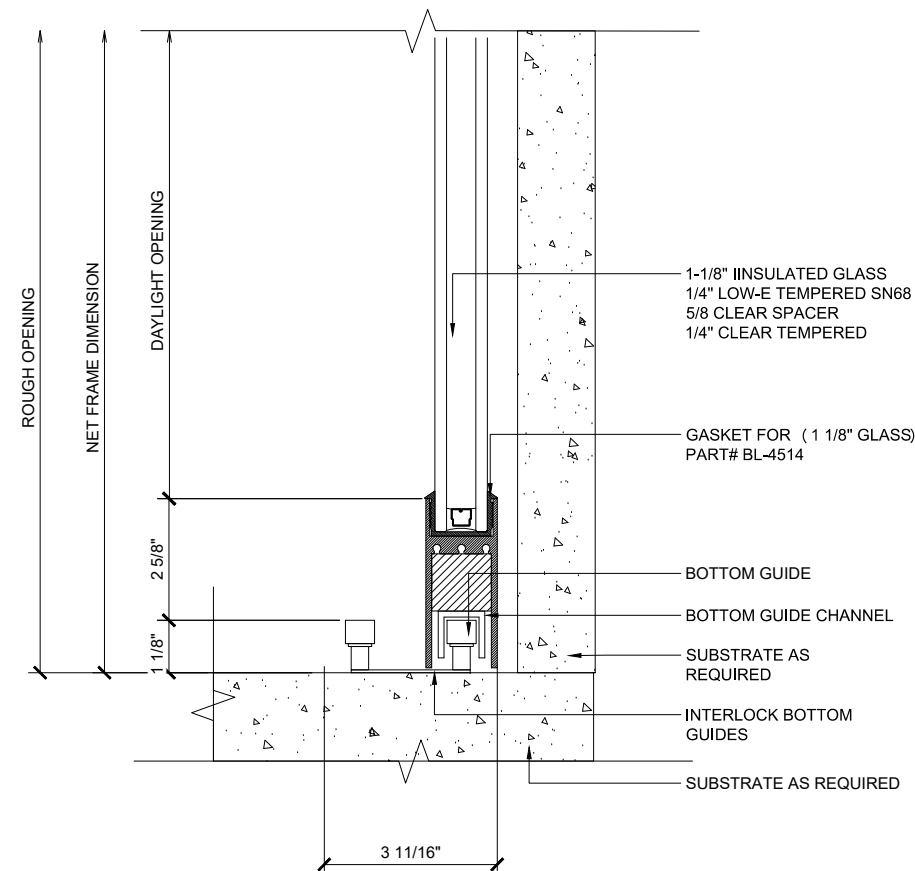

① HEAD (@SLIDER)

MAX SLIDING DOORS (XXP) SCALE: 6"=1'-0"

③ HEAD (@SLIDER)

MAX SLIDING DOORS (XXP) SCALE: 6"=1'-0"

Ⓐ OPTIONAL INFILLS

MAX SLIDING DOORS (XXP) SCALE: 6"=1'-0"

② SILL (@SLIDER)

MAX SLIDING DOORS (XXP) SCALE: 6"=1'-0"

④ SILL (@SLIDER)

MAX SLIDING DOORS (XXP) SCALE: 6"=1'-0"

① JAMB

MAX SLIDING DOORS (XXP) SCALE: 6"=1'-0"

② VERTICAL

MAX SLIDING DOORS (XXP) SCALE: 6"=1'-0"

③ VERTICAL

MAX SLIDING DOORS (XXP) SCALE: 6"=1'-0"

④ JAMB

MAX SLIDING DOORS (XXP) SCALE: 6"=1'-0"