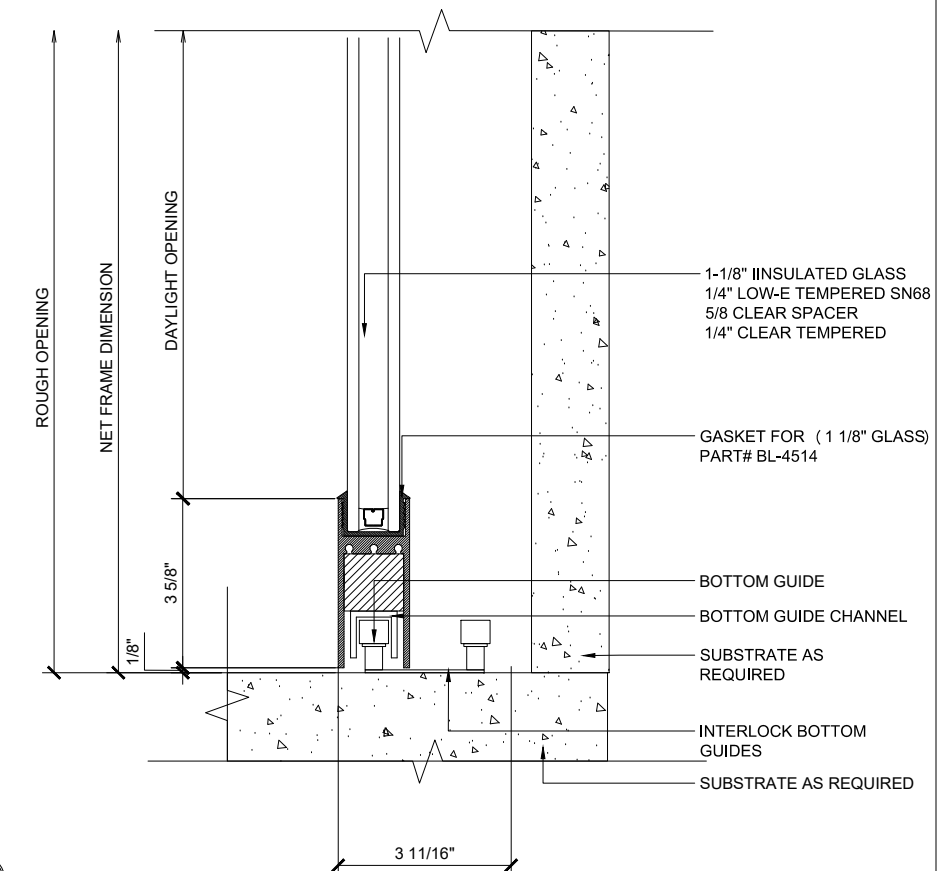

MAX SLIDER

SLIDING GLASS DOOR - MEDIUM STILE
SLIDING DOOR / FIXED PANEL (XXP)

X - SLIDER
O - FIX GLASS

MAX SLIDER

SLIDING GLASS DOOR - MEDIUM STILE
 SLIDING DOOR / FIXED PANEL (XXP)

X - SLIDER
 O - FIX GLASS

① HEAD (@SLIDER)

MAX SLIDING DOORS (XXP) SCALE: 6"=1'-0"

③ HEAD (@SLIDER)

MAX SLIDING DOORS (XXP) SCALE: 6"=1'-0"

Ⓐ OPTIONAL INFILLS

MAX SLIDING DOORS (XXP) SCALE: 6"=1'-0"

② SILL (@SLIDER)

MAX SLIDING DOORS (XXP) SCALE: 6"=1'-0"

④ SILL (@SLIDER)

MAX SLIDING DOORS (XXP) SCALE: 6"=1'-0"

① JAMB

MAX SLIDING DOORS (XXP) SCALE: 6"=1'-0"

② VERTICAL

MAX SLIDING DOORS (XXP) SCALE: 6"=1'-0"

③ VERTICAL

MAX SLIDING DOORS (XXP) SCALE: 6"=1'-0"

④ JAMB

MAX SLIDING DOORS (XXP) SCALE: 6"=1'-0"