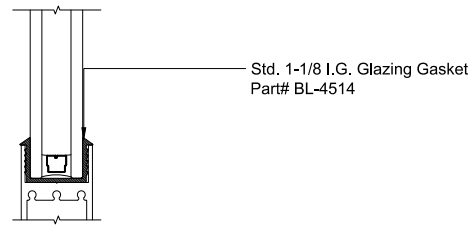

MAX SLIDER

SLIDING GLASS DOOR - MEDIUM STILE
SLIDING DOOR / FIXED PANEL (XXP)

X - SLIDER
O - FIX GLASS

MAX SLIDER

SLIDING GLASS DOOR - MEDIUM STILE
 SLIDING DOOR / FIXED PANEL (XXP)

X - SLIDER
 O - FIX GLASS

① HEAD (@SLIDER)

MAX SLIDING DOORS (XXP) SCALE: 6"=1'-0"

③ HEAD (@SLIDER)

MAX SLIDING DOORS (XXP) SCALE: 6"=1'-0"

Ⓐ OPTIONAL INFILLS

MAX SLIDING DOORS (XXP) SCALE: 6"=1'-0"

② SILL (@SLIDER)

MAX SLIDING DOORS (XXP) SCALE: 6"=1'-0"

④ SILL (@SLIDER)

MAX SLIDING DOORS (XXP) SCALE: 6"=1'-0"

① JAMB

MAX SLIDING DOORS (XXP) SCALE: 6"=1'-0"

② VERTICAL

MAX SLIDING DOORS (XXP) SCALE: 6"=1'-0"

③ VERTICAL

MAX SLIDING DOORS (XXP) SCALE: 6"=1'-0"

④ JAMB

MAX SLIDING DOORS (XXP) SCALE: 6"=1'-0"