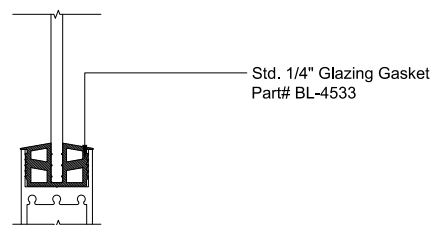

MAX SLIDER

SLIDING GLASS DOOR - MEDIUM STILE
SLIDING DOOR / FIXED PANEL (XXP)

X - SLIDER
O - FIX GLASS

MAX SLIDER

SLIDING GLASS DOOR - MEDIUM STILE
 SLIDING DOOR / FIXED PANEL (XXP)

X - SLIDER
 O - FIX GLASS

① HEAD (@SLIDER)

MAX SLIDING DOORS (XXP) SCALE: 6"=1'-0"

③ HEAD (@SLIDER)

MAX SLIDING DOORS (XXP) SCALE: 6"=1'-0"

Ⓐ OPTIONAL INFILLS

MAX SLIDING DOORS (XXP) SCALE: 6"=1'-0"

② SILL (@SLIDER)

MAX SLIDING DOORS (XXP) SCALE: 6"=1'-0"

④ SILL (@SLIDER)

MAX SLIDING DOORS (XXP) SCALE: 6"=1'-0"

① JAMB

MAX SLIDING DOORS (XXP) SCALE: 6"=1'-0"

② VERTICAL

MAX SLIDING DOORS (XXP) SCALE: 6"=1'-0"

③ VERTICAL

MAX SLIDING DOORS (XXP) SCALE: 6"=1'-0"

④ JAMB

MAX SLIDING DOORS (XXP) SCALE: 6"=1'-0"