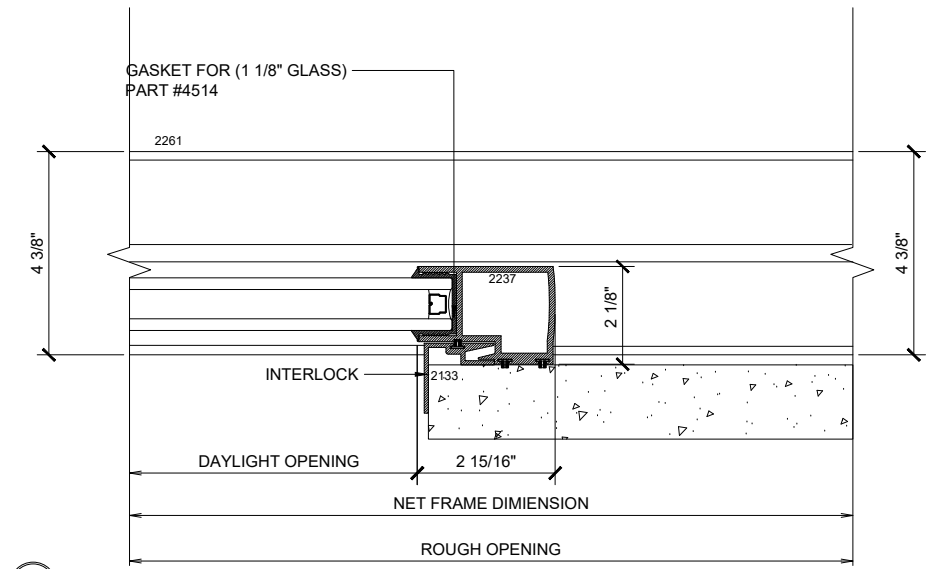

① HEAD (@SLIDER)

MAX SLIDING DOORS (XXP) SCALE: 6"=1'-0"

③ HEAD (@SLIDER)

MAX SLIDING DOORS (XXP) SCALE: 6"=1'-0"

Ⓐ OPTIONAL INFILLS

MAX SLIDING DOORS (XXP) SCALE: 6"=1'-0"

② SILL (@SLIDER)

MAX SLIDING DOORS (XXP) SCALE: 6"=1'-0"

④ SILL (@SLIDER)

MAX SLIDING DOORS (XXP) SCALE: 6"=1'-0"

① JAMB

MAX SLIDING DOORS (XXP) SCALE: 6"=1'-0"

② VERTICAL

MAX SLIDING DOORS (XXP) SCALE: 6"=1'-0"

③ VERTICAL

MAX SLIDING DOORS (XXP) SCALE: 6"=1'-0"

④ JAMB

MAX SLIDING DOORS (XXP) SCALE: 6"=1'-0"