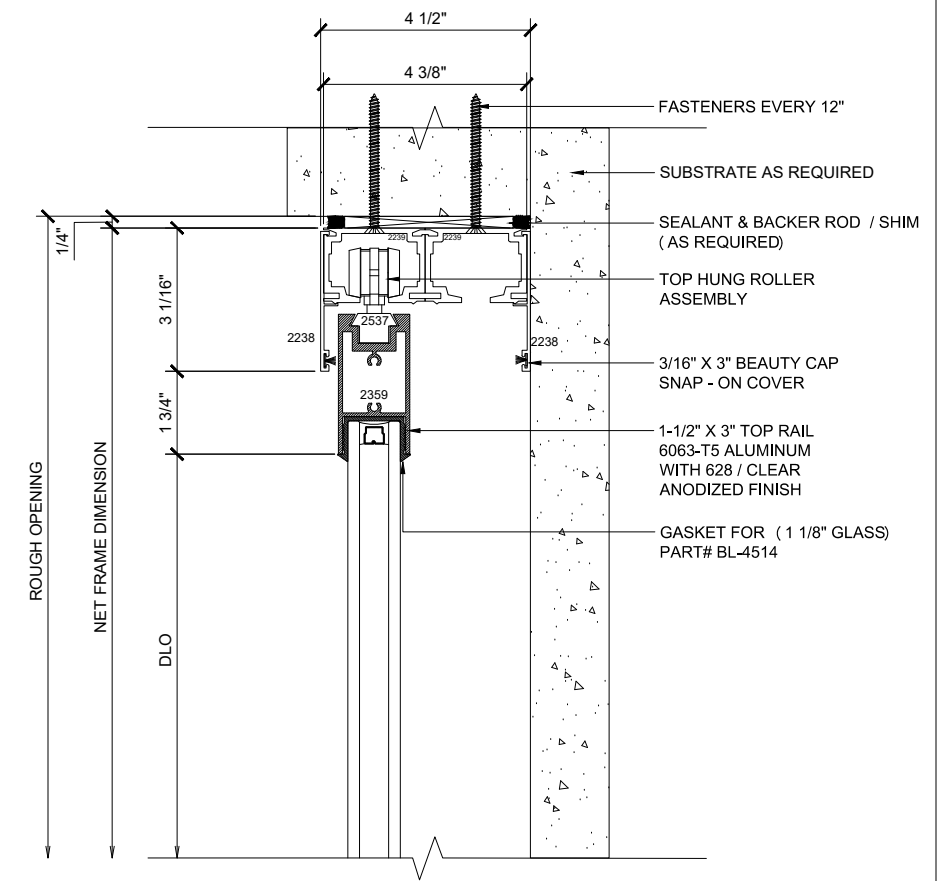

MAX SLIDER

SLIDING GLASS DOOR - MEDIUM STILE
SLIDING DOOR / FIXED PANEL (XXP)

X - SLIDER
O - FIX GLASS

MAX SLIDER

SLIDING GLASS DOOR - MEDIUM STILE
 SLIDING DOOR / FIXED PANEL (XXP)

X - SLIDER
 O - FIX GLASS

① HEAD (@SLIDER)

MAX SLIDING DOORS (XXP) SCALE: 6"=1'-0"

③ HEAD (@SLIDER)

MAX SLIDING DOORS (XXP) SCALE: 6"=1'-0"

Ⓐ OPTIONAL INFILLS

MAX SLIDING DOORS (XXP) SCALE: 6"=1'-0"

② SILL (@SLIDER)

MAX SLIDING DOORS (XXP) SCALE: 6"=1'-0"

④ SILL (@SLIDER)

MAX SLIDING DOORS (XXP) SCALE: 6"=1'-0"

① JAMB

MAX SLIDING DOORS (XXP) SCALE: 6"=1'-0"

② VERTICAL

MAX SLIDING DOORS (XXP) SCALE: 6"=1'-0"

③ VERTICAL

MAX SLIDING DOORS (XXP) SCALE: 6"=1'-0"

④ JAMB

MAX SLIDING DOORS (XXP) SCALE: 6"=1'-0"