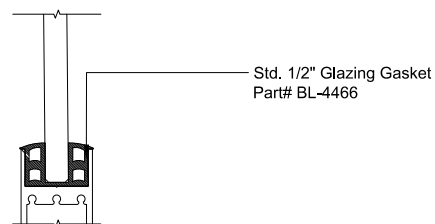

MAX SLIDER

SLIDING GLASS DOOR - MEDIUM STILE
SLIDING DOOR / FIXED PANEL (XXP)

X - SLIDER
O - FIX GLASS

MAX SLIDER

SLIDING GLASS DOOR - MEDIUM STILE
 SLIDING DOOR / FIXED PANEL (XXP)

X - SLIDER
 O - FIX GLASS

① HEAD (@SLIDER)

MAX SLIDING DOORS (XXP) SCALE: 6"=1'-0"

③ HEAD (@SLIDER)

MAX SLIDING DOORS (XXP) SCALE: 6"=1'-0"

Ⓐ OPTIONAL INFILLS

MAX SLIDING DOORS (XXP) SCALE: 6"=1'-0"

② SILL (@SLIDER)

MAX SLIDING DOORS (XXP) SCALE: 6"=1'-0"

④ SILL (@SLIDER)

MAX SLIDING DOORS (XXP) SCALE: 6"=1'-0"

① JAMB

MAX SLIDING DOORS (XXP) SCALE: 6"=1'-0"

② VERTICAL

MAX SLIDING DOORS (XXP) SCALE: 6"=1'-0"

③ VERTICAL

MAX SLIDING DOORS (XXP) SCALE: 6"=1'-0"

④ JAMB

MAX SLIDING DOORS (XXP) SCALE: 6"=1'-0"