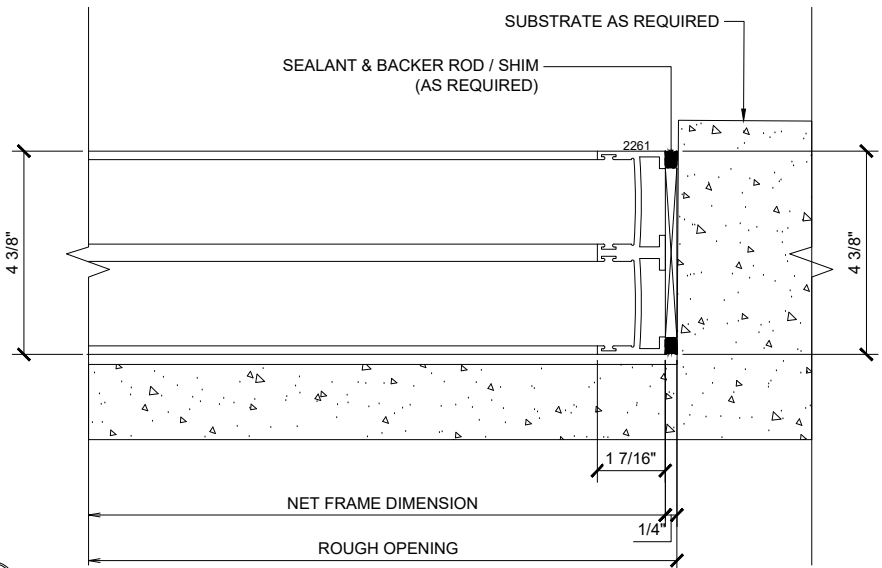

④ SILL (@SLIDER)

MAX SLIDING DOORS (XXP) SCALE: 6"=1'-0"

① JAMB

MAX SLIDING DOORS (XXP) SCALE: 6"=1'-0"

② VERTICAL

MAX SLIDING DOORS (XXP) SCALE: 6"=1'-0"

③ VERTICAL

MAX SLIDING DOORS (XXP) SCALE: 6"=1'-0"

④ JAMB

MAX SLIDING DOORS (XXP) SCALE: 6"=1'-0"