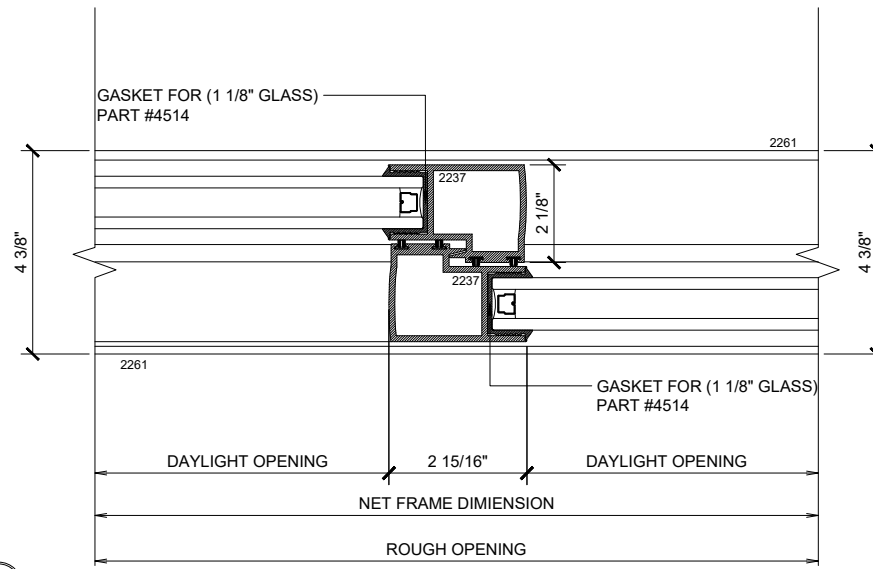

① HEAD (@SLIDER)

MAX SLIDING DOORS (XXP) SCALE: 6"=1'-0"

③ HEAD (@SLIDER)

MAX SLIDING DOORS (XXP) SCALE: 6"=1'-0"

Ⓐ OPTIONAL INFILLS

MAX SLIDING DOORS (XXP) SCALE: 6"=1'-0"

② SILL (@SLIDER)

MAX SLIDING DOORS (XXP) SCALE: 6"=1'-0"

④ SILL (@SLIDER)

MAX SLIDING DOORS (XXP) SCALE: 6"=1'-0"

① JAMB

MAX SLIDING DOORS (XXP) SCALE: 6"=1'-0"

② VERTICAL

MAX SLIDING DOORS (XXP) SCALE: 6"=1'-0"

③ VERTICAL

MAX SLIDING DOORS (XXP) SCALE: 6"=1'-0"

④ JAMB

MAX SLIDING DOORS (XXP) SCALE: 6"=1'-0"