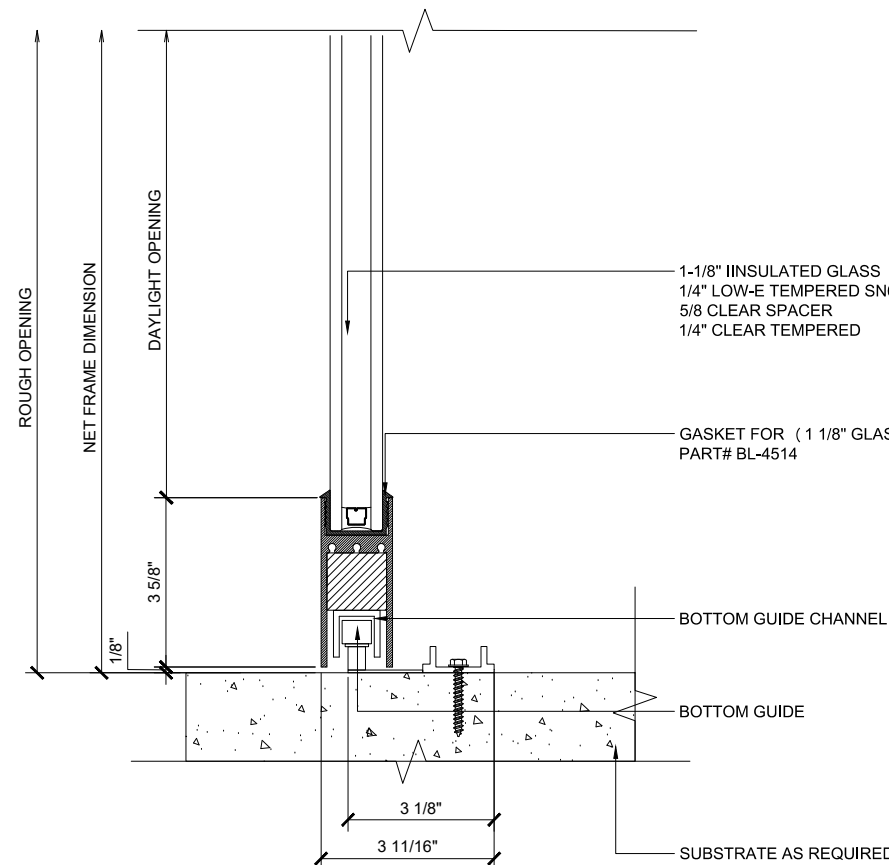

MAX SLIDER

SLIDING GLASS DOOR - MEDIUM STILE
SLIDING DOOR / FIXED PANEL (XO)

X - SLIDER
O - FIX GLASS

MAX SLIDER

SLIDING GLASS DOOR - MEDIUM STILE
 SLIDING DOOR / FIXED PANEL (X0)

X - SLIDER
 O - FIX GLASS

① HEAD (@SLIDER)

MAX SLIDING DOORS (X0) SCALE: 6"=1'-0"

③ HEAD (@FIXED)

MAX SLIDING DOORS (X0) SCALE: 6"=1'-0"

Std. 1-1/8 I.G. Glazing Gasket
 Part# BL-4514

Std. 1/2" Glazing Gasket
 Part# BL-4466

Std. 1/4" Glazing Gasket
 Part# BL-4533

Ⓐ OPTIONAL INFILLS

MAX SLIDING DOORS (X0) SCALE: 6"=1'-0"

② SILL (@ SLIDER)

MAX SLIDING DOORS (X0) SCALE: 6"=1'-0"

④ SILL (@ FIXED)

MAX SLIDING DOORS (X0) SCALE: 6"=1'-0"

① JAMB

MAX SLIDING DOORS (X0) SCALE: 6"=1'-0"

② VERTICAL

MAX SLIDING DOORS (X0) SCALE: 6"=1'-0"

③ JAMB

MAX SLIDING DOORS (X0) SCALE: 6"=1'-0"