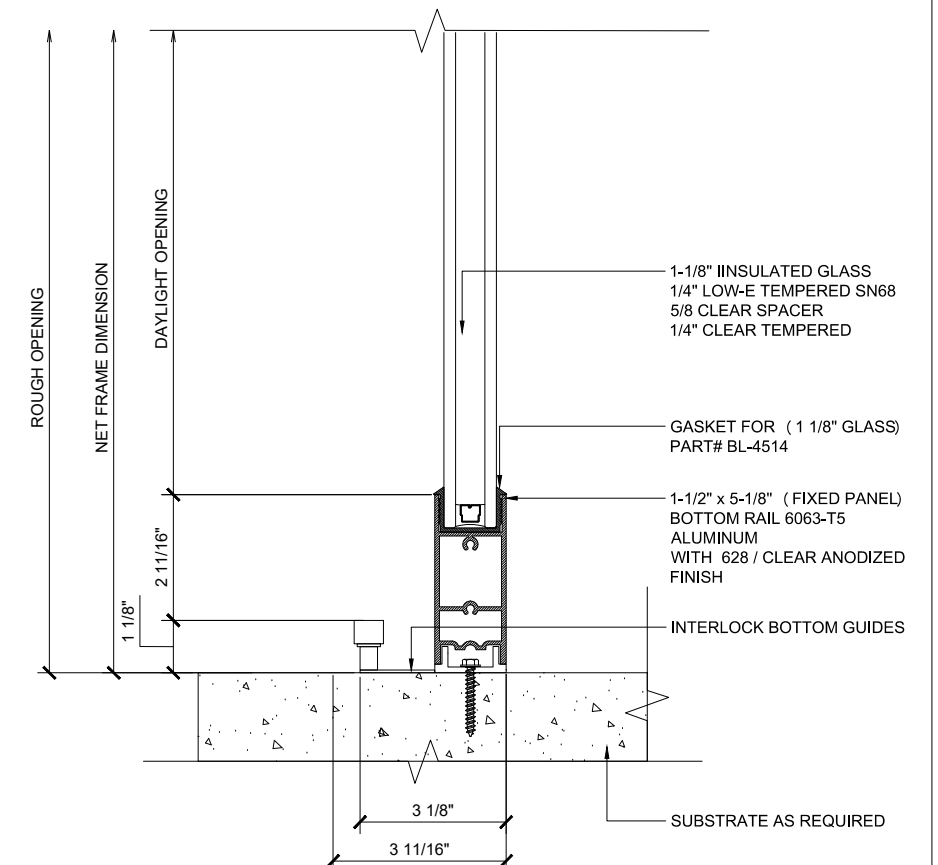

MAX SLIDER

SLIDING GLASS DOOR - MEDIUM STILE
SLIDING DOOR / FIXED PANEL (XO)

X - SLIDER
O - FIX GLASS

MAX SLIDER

SLIDING GLASS DOOR - MEDIUM STILE
 SLIDING DOOR / FIXED PANEL (X0)

X - SLIDER
 O - FIX GLASS

① HEAD (@SLIDER)

MAX SLIDING DOORS (X0) SCALE: 6"=1'-0"

③ HEAD (@FIXED)

MAX SLIDING DOORS (X0) SCALE: 6"=1'-0"

Std. 1-1/8 I.G. Glazing Gasket
 Part# BL-4514

Std. 1/2" Glazing Gasket
 Part# BL-4466

Std. 1/4" Glazing Gasket
 Part# BL-4533

Ⓐ OPTIONAL INFILLS

MAX SLIDING DOORS (X0) SCALE: 6"=1'-0"

② SILL (@ SLIDER)

MAX SLIDING DOORS (X0) SCALE: 6"=1'-0"

④ SILL (@ FIXED)

MAX SLIDING DOORS (X0) SCALE: 6"=1'-0"

① JAMB

MAX SLIDING DOORS (X0) SCALE: 6"=1'-0"

② VERTICAL

MAX SLIDING DOORS (X0) SCALE: 6"=1'-0"

③ JAMB

MAX SLIDING DOORS (X0) SCALE: 6"=1'-0"