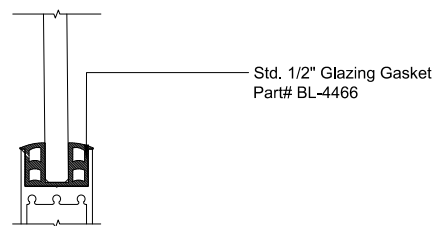

① HEAD (@SLIDER)

MAX SLIDING DOORS (X0) SCALE: 6"=1'-0"

③ HEAD (@FIXED)

MAX SLIDING DOORS (X0) SCALE: 6"=1'-0"

Std. 1-1/8 I.G. Glazing Gasket
 Part# BL-4514

Std. 1/2" Glazing Gasket
 Part# BL-4466

Std. 1/4" Glazing Gasket
 Part# BL-4533

Ⓐ OPTIONAL INFILLS

MAX SLIDING DOORS (X0) SCALE: 6"=1'-0"

② SILL (@ SLIDER)

MAX SLIDING DOORS (X0) SCALE: 6"=1'-0"

④ SILL (@ FIXED)

MAX SLIDING DOORS (X0) SCALE: 6"=1'-0"

① JAMB

MAX SLIDING DOORS (X0) SCALE: 6"=1'-0"

② VERTICAL

MAX SLIDING DOORS (X0) SCALE: 6"=1'-0"

③ JAMB

MAX SLIDING DOORS (X0) SCALE: 6"=1'-0"