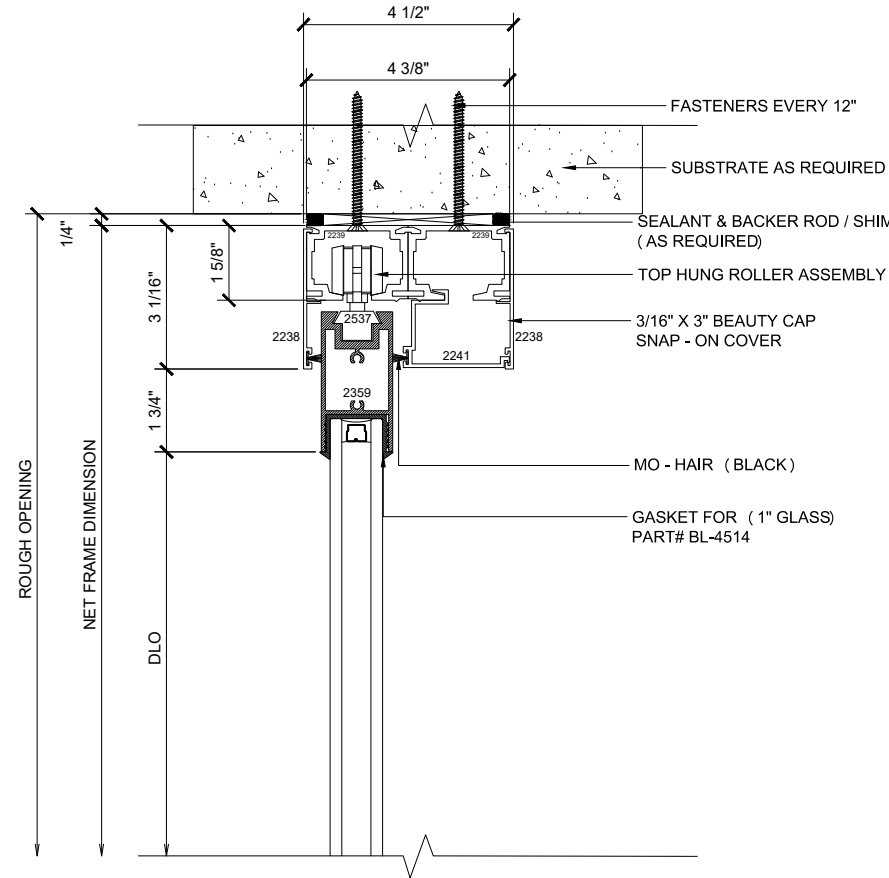

MAX SLIDER

SLIDING GLASS DOOR - MEDIUM STILE
SLIDING DOOR / FIXED PANEL (XO)

X - SLIDER
O - FIX GLASS

MAX SLIDER

SLIDING GLASS DOOR - MEDIUM STILE
 SLIDING DOOR / FIXED PANEL (X0)

X - SLIDER
 O - FIX GLASS

① HEAD (@SLIDER)

MAX SLIDING DOORS (X0) SCALE: 6"=1'-0"

③ HEAD (@FIXED)

MAX SLIDING DOORS (X0) SCALE: 6"=1'-0"

Std. 1-1/8 I.G. Glazing Gasket
 Part# BL-4514

Std. 1/2" Glazing Gasket
 Part# BL-4466

Std. 1/4" Glazing Gasket
 Part# BL-4533

Ⓐ OPTIONAL INFILLS

MAX SLIDING DOORS (X0) SCALE: 6"=1'-0"

② SILL (@ SLIDER)

MAX SLIDING DOORS (X0) SCALE: 6"=1'-0"

④ SILL (@ FIXED)

MAX SLIDING DOORS (X0) SCALE: 6"=1'-0"

① JAMB

MAX SLIDING DOORS (X0) SCALE: 6"=1'-0"

② VERTICAL

MAX SLIDING DOORS (X0) SCALE: 6"=1'-0"

③ JAMB

MAX SLIDING DOORS (X0) SCALE: 6"=1'-0"