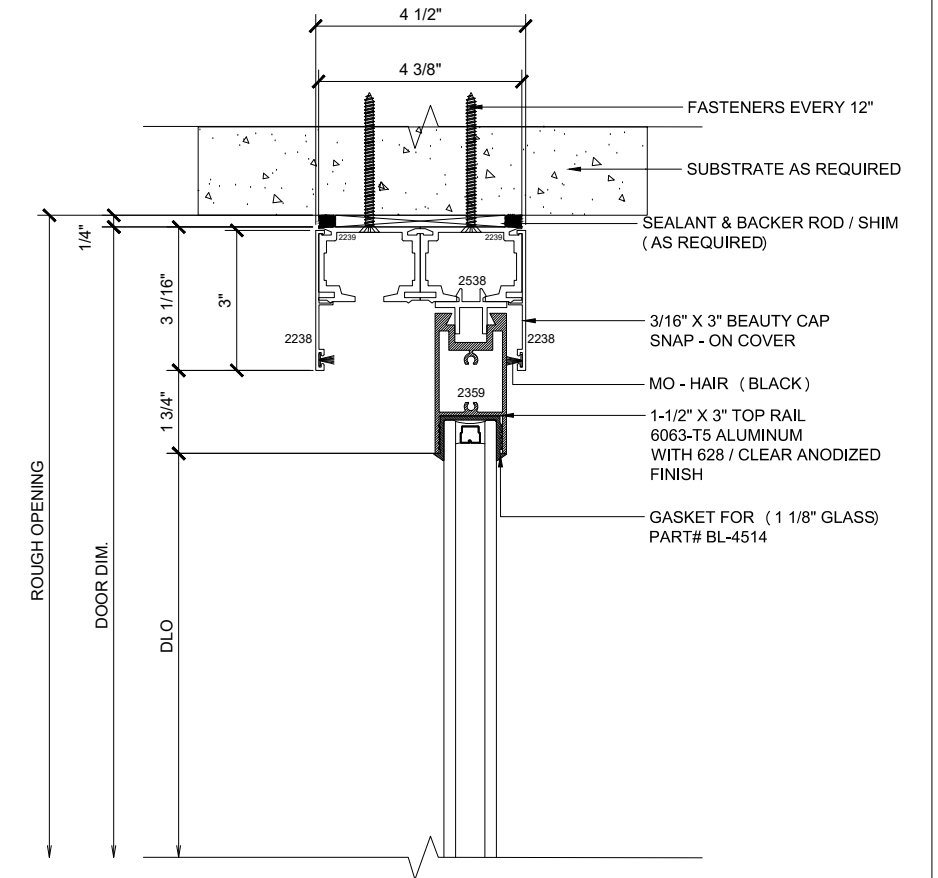

MAX SLIDER

SLIDING GLASS DOOR - MEDIUM STILE
SLIDING DOOR / FIXED PANEL (XO)

X - SLIDER
O - FIX GLASS

MAX SLIDER

SLIDING GLASS DOOR - MEDIUM STILE
 SLIDING DOOR / FIXED PANEL (X0)

X - SLIDER
 O - FIX GLASS

① HEAD (@SLIDER)

MAX SLIDING DOORS (X0) SCALE: 6"=1'-0"

③ HEAD (@FIXED)

MAX SLIDING DOORS (X0) SCALE: 6"=1'-0"

Std. 1-1/8 I.G. Glazing Gasket
 Part# BL-4514

Std. 1/2" Glazing Gasket
 Part# BL-4466

Std. 1/4" Glazing Gasket
 Part# BL-4533

Ⓐ OPTIONAL INFILLS

MAX SLIDING DOORS (X0) SCALE: 6"=1'-0"

② SILL (@ SLIDER)

MAX SLIDING DOORS (X0) SCALE: 6"=1'-0"

④ SILL (@ FIXED)

MAX SLIDING DOORS (X0) SCALE: 6"=1'-0"

① JAMB

MAX SLIDING DOORS (X0) SCALE: 6"=1'-0"

② VERTICAL

MAX SLIDING DOORS (X0) SCALE: 6"=1'-0"

③ JAMB

MAX SLIDING DOORS (X0) SCALE: 6"=1'-0"