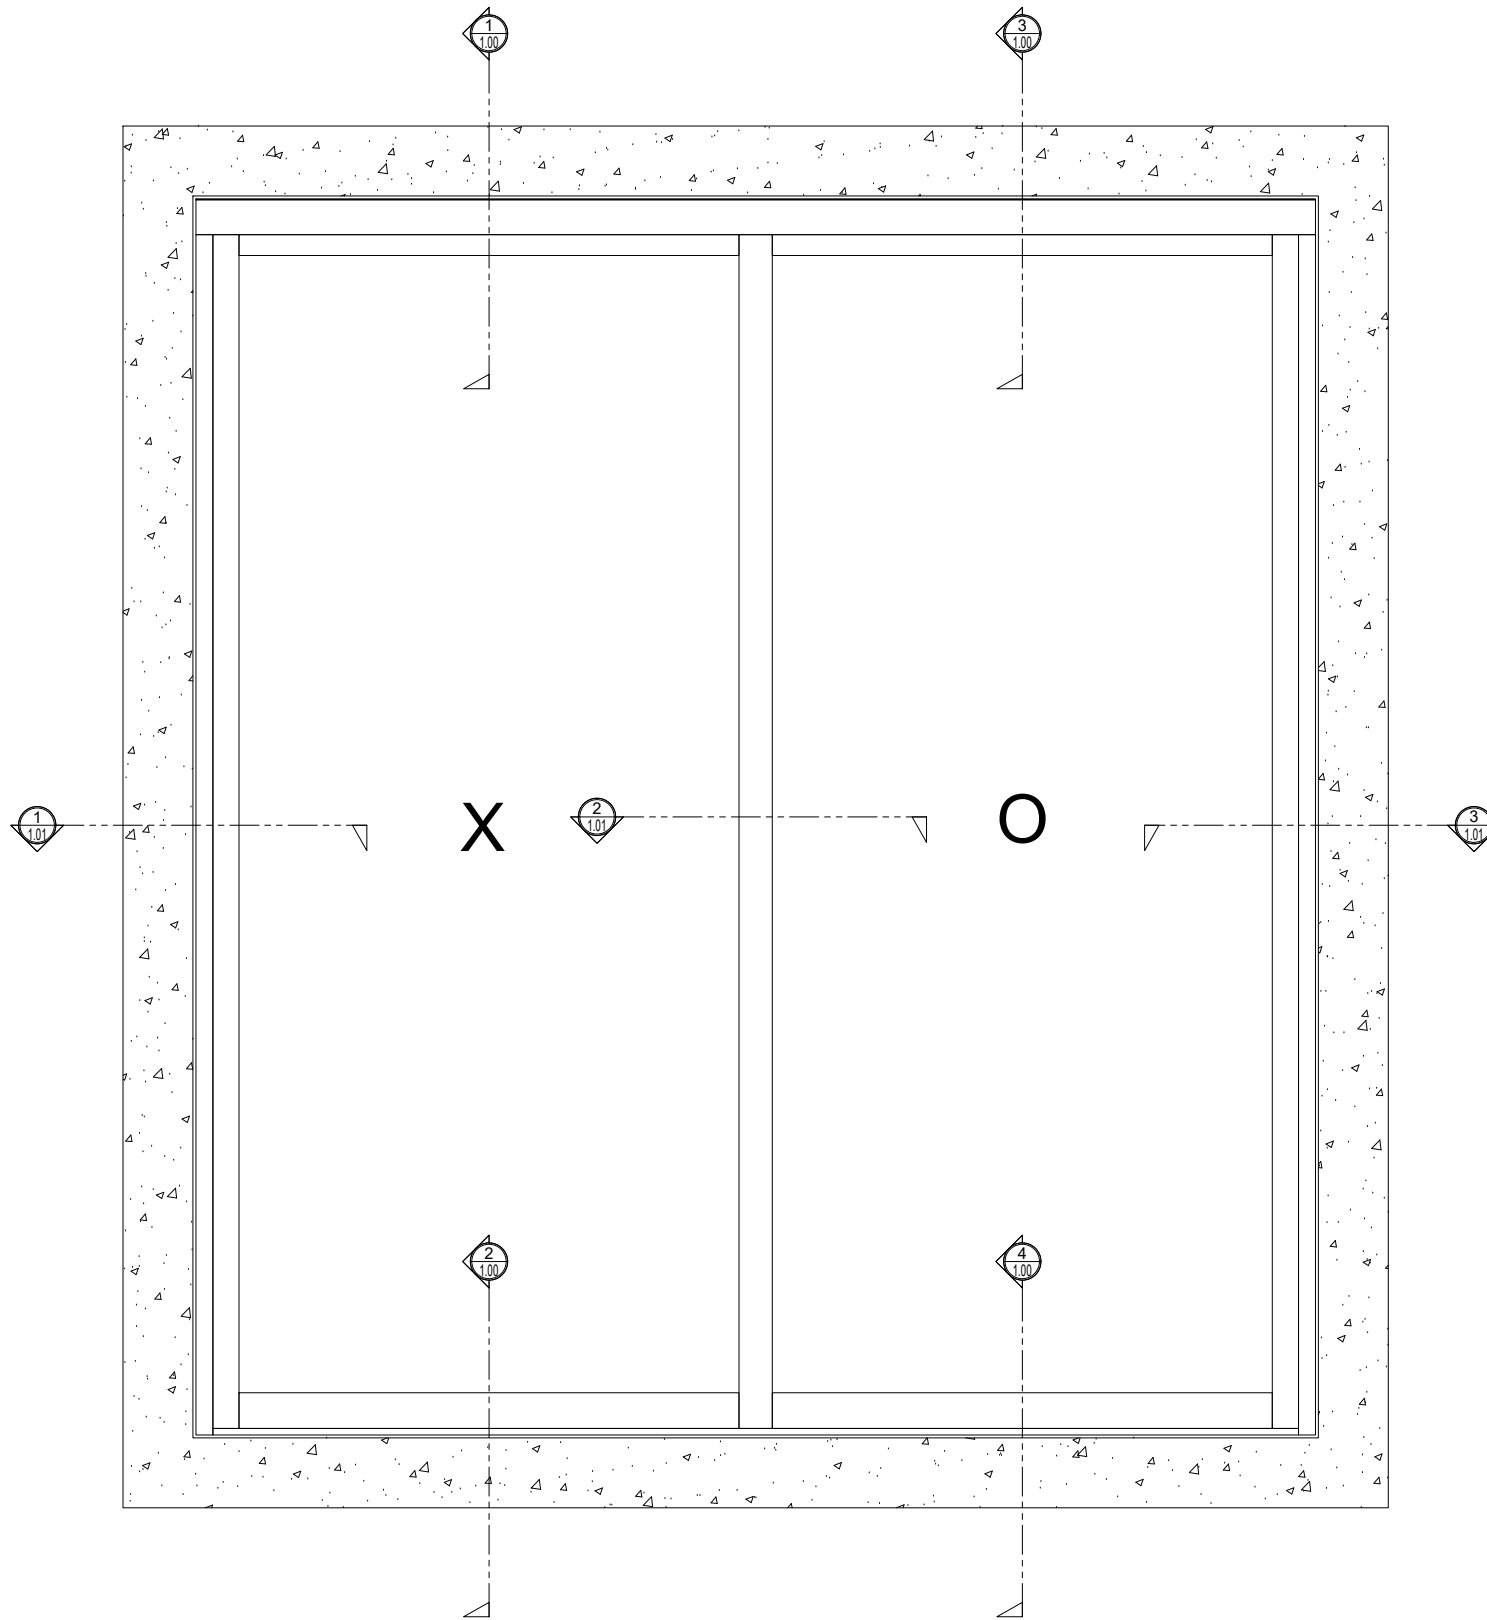

MAX SLIDER

SLIDING GLASS DOOR - MEDIUM STILE
SLIDING DOOR / FIXED PANEL (XO)

X - SLIDER
O - FIX GLASS

MAX SLIDER

SLIDING GLASS DOOR - MEDIUM STILE
 SLIDING DOOR / FIXED PANEL (X0)

X - SLIDER
 O - FIX GLASS

① HEAD (@SLIDER)

MAX SLIDING DOORS (X0) SCALE: 6"=1'-0"

③ HEAD (@FIXED)

MAX SLIDING DOORS (X0) SCALE: 6"=1'-0"

Std. 1-1/8 I.G. Glazing Gasket
 Part# BL-4514

Std. 1/2" Glazing Gasket
 Part# BL-4466

Std. 1/4" Glazing Gasket
 Part# BL-4533

② VERTICAL

MAX SLIDING DOORS (X0) SCALE: 6"=1'-0"

③ JAMB

MAX SLIDING DOORS (X0) SCALE: 6"=1'-0"