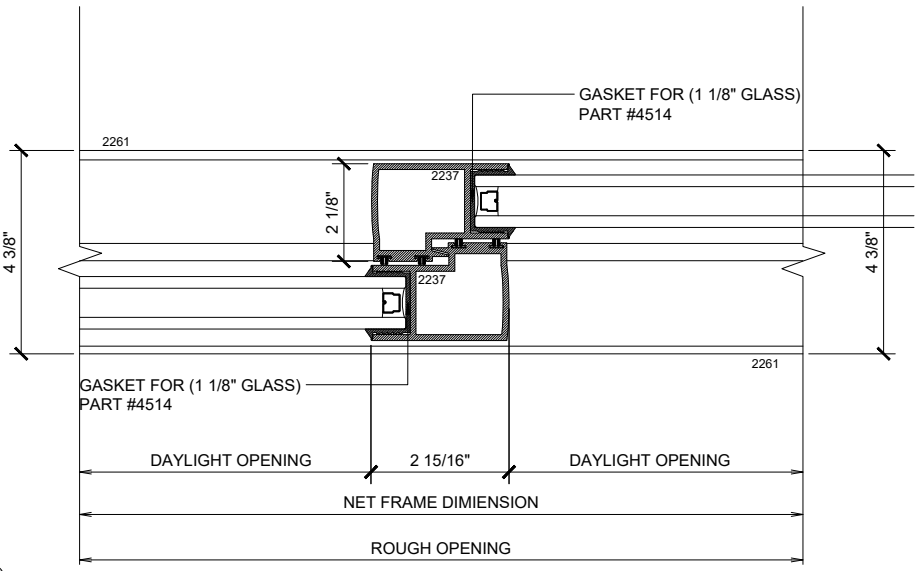

① HEAD (@SLIDER)

MAX SLIDING DOORS (X0) SCALE: 6"=1'-0"

③ HEAD (@FIXED)

MAX SLIDING DOORS (X0) SCALE: 6"=1'-0"

Std. 1-1/8 I.G. Glazing Gasket
 Part# BL-4514

Std. 1/2" Glazing Gasket
 Part# BL-4466

Std. 1/4" Glazing Gasket
 Part# BL-4533

Ⓐ OPTIONAL INFILLS

MAX SLIDING DOORS (X0) SCALE: 6"=1'-0"

② SILL (@ SLIDER)

MAX SLIDING DOORS (X0) SCALE: 6"=1'-0"

④ SILL (@ FIXED)

MAX SLIDING DOORS (X0) SCALE: 6"=1'-0"

① JAMB

MAX SLIDING DOORS (X0) SCALE: 6"=1'-0"

② VERTICAL

MAX SLIDING DOORS (X0) SCALE: 6"=1'-0"

③ JAMB

MAX SLIDING DOORS (X0) SCALE: 6"=1'-0"