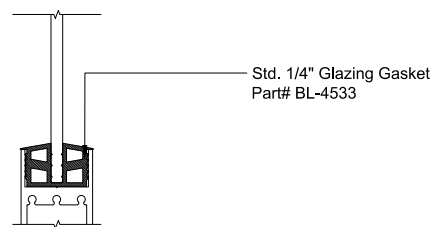

① HEAD (@SLIDER)

MAX SLIDING DOORS (X0) SCALE: 6"=1'-0"

③ HEAD (@FIXED)

MAX SLIDING DOORS (X0) SCALE: 6"=1'-0"

Std. 1-1/8 I.G. Glazing Gasket
 Part# BL-4514

Std. 1/2" Glazing Gasket
 Part# BL-4466

Std. 1/4" Glazing Gasket
 Part# BL-4533

Ⓐ OPTIONAL INFILLS

MAX SLIDING DOORS (X0) SCALE: 6"=1'-0"

② SILL (@ SLIDER)

MAX SLIDING DOORS (X0) SCALE: 6"=1'-0"

④ SILL (@ FIXED)

MAX SLIDING DOORS (X0) SCALE: 6"=1'-0"

① JAMB

MAX SLIDING DOORS (X0) SCALE: 6"=1'-0"

② VERTICAL

MAX SLIDING DOORS (X0) SCALE: 6"=1'-0"

③ JAMB

MAX SLIDING DOORS (X0) SCALE: 6"=1'-0"