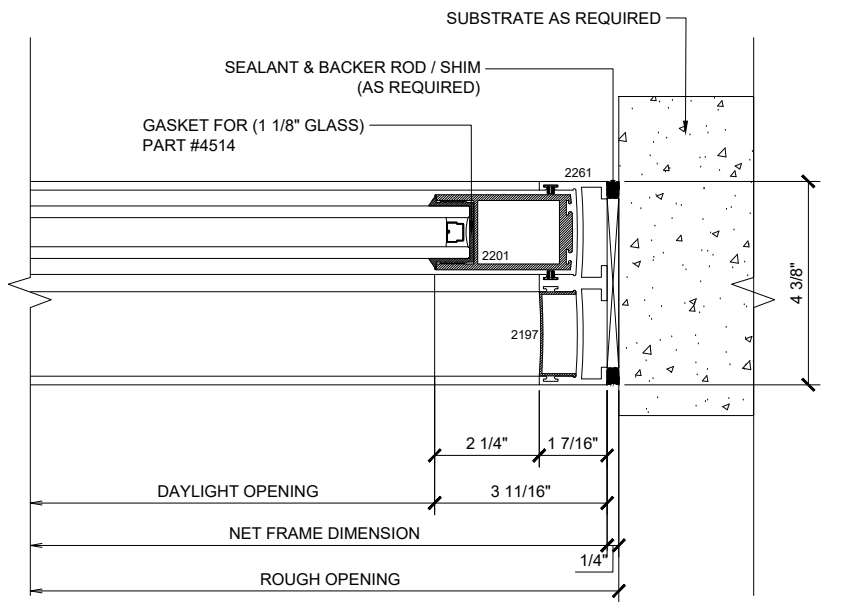

① HEAD (@SLIDER)

MAX SLIDING DOORS (X0) SCALE: 6"=1'-0"

③ HEAD (@FIXED)

MAX SLIDING DOORS (X0) SCALE: 6"=1'-0"

Std. 1-1/8 I.G. Glazing Gasket
 Part# BL-4514

Std. 1/2" Glazing Gasket
 Part# BL-4466

Std. 1/4" Glazing Gasket
 Part# BL-4533

Ⓐ OPTIONAL INFILLS

MAX SLIDING DOORS (X0) SCALE: 6"=1'-0"

② SILL (@ SLIDER)

MAX SLIDING DOORS (X0) SCALE: 6"=1'-0"

④ SILL (@ FIXED)

MAX SLIDING DOORS (X0) SCALE: 6"=1'-0"

① JAMB

MAX SLIDING DOORS (X0) SCALE: 6"=1'-0"

② VERTICAL

MAX SLIDING DOORS (X0) SCALE: 6"=1'-0"

③ JAMB

MAX SLIDING DOORS (X0) SCALE: 6"=1'-0"