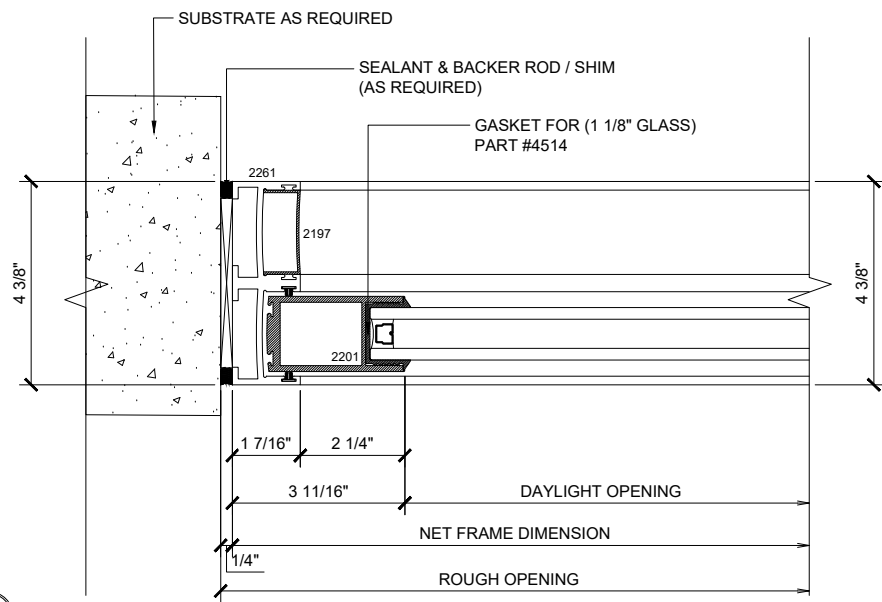

① HEAD (@SLIDER)

MAX SLIDING DOORS (X0) SCALE: 6"=1'-0"

③ HEAD (@FIXED)

MAX SLIDING DOORS (X0) SCALE: 6"=1'-0"

Std. 1-1/8 I.G. Glazing Gasket
 Part# BL-4514

Std. 1/2" Glazing Gasket
 Part# BL-4466

Std. 1/4" Glazing Gasket
 Part# BL-4533

Ⓐ OPTIONAL INFILLS

MAX SLIDING DOORS (X0) SCALE: 6"=1'-0"

② SILL (@ SLIDER)

MAX SLIDING DOORS (X0) SCALE: 6"=1'-0"

④ SILL (@ FIXED)

MAX SLIDING DOORS (X0) SCALE: 6"=1'-0"

① JAMB

MAX SLIDING DOORS (X0) SCALE: 6"=1'-0"

② VERTICAL

MAX SLIDING DOORS (X0) SCALE: 6"=1'-0"

③ JAMB

MAX SLIDING DOORS (X0) SCALE: 6"=1'-0"