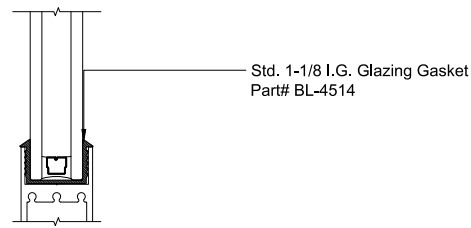

MAX SLIDER

SLIDING GLASS DOOR - MEDIUM STILE
SLIDING DOOR / FIXED PANEL (XO)

X - SLIDER
O - FIX GLASS

MAX SLIDER

SLIDING GLASS DOOR - MEDIUM STILE
 SLIDING DOOR / FIXED PANEL (X0)

X - SLIDER
 O - FIX GLASS

① HEAD (@SLIDER)

MAX SLIDING DOORS (X0) SCALE: 6"=1'-0"

③ HEAD (@FIXED)

MAX SLIDING DOORS (X0) SCALE: 6"=1'-0"

Std. 1-1/8 I.G. Glazing Gasket
 Part# BL-4514

Std. 1/2" Glazing Gasket
 Part# BL-4466

Std. 1/4" Glazing Gasket
 Part# BL-4533