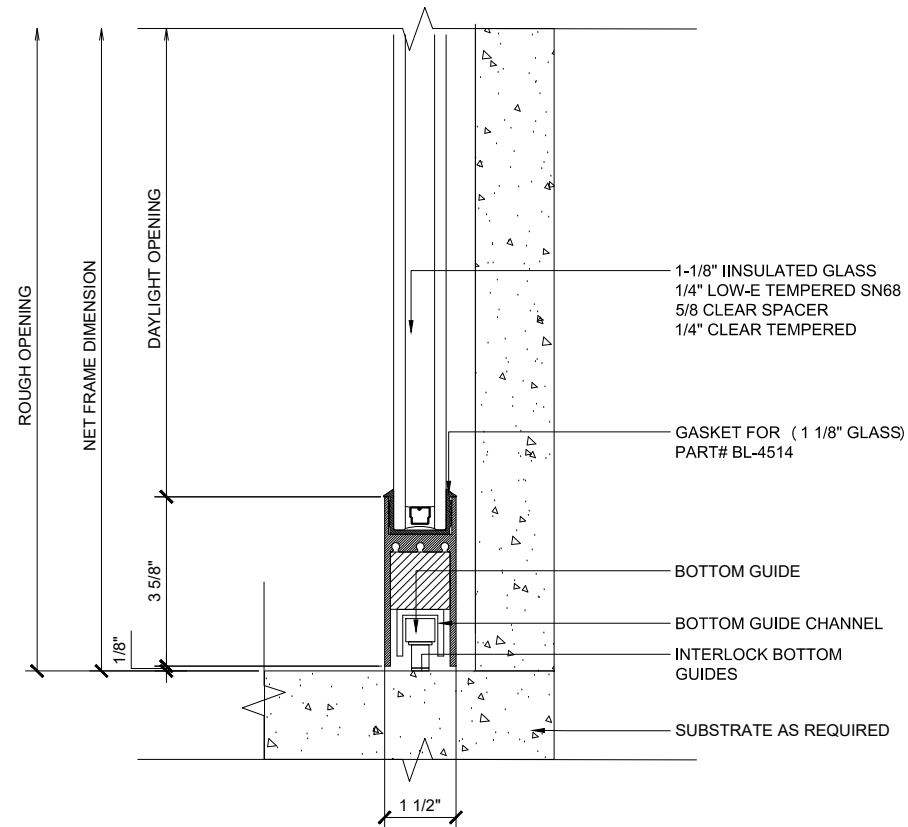

## MAX SLIDER

SLIDING GLASS DOOR - MEDIUM STILE  
 FIXED PANEL (XP)

X - SLIDER  
 O - FIX GLASS

① HEAD (@SLIDER)

MAX SLIDING DOORS (XP) SCALE: 6"=1'-0"

Ⓐ OPTIONAL INFILLS

MAX SLIDING DOORS (XP) SCALE: 6"=1'-0"

② SILL (@SLIDER)

MAX SLIDING DOORS (XP) SCALE: 6"=1'-0"

① JAMB

MAX SLIDING DOORS (XP) SCALE: 6"=1'-0"

② VERTICAL

MAX SLIDING DOORS (XP) SCALE: 6"=1'-0"

③ JAMB

MAX SLIDING DOORS (XP) SCALE: 6"=1'-0"