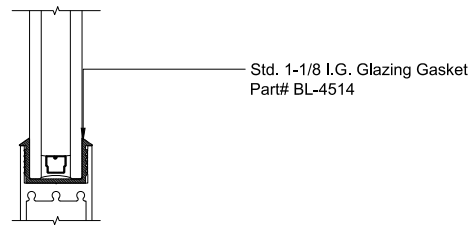

## MAX SLIDER

SLIDING GLASS DOOR - MEDIUM STILE  
 FIXED PANEL (XP)

X - SLIDER  
 O - FIX GLASS

① HEAD (@SLIDER)

MAX SLIDING DOORS (XP) SCALE: 6"=1'-0"

Ⓐ OPTIONAL INFILLS

MAX SLIDING DOORS (XP) SCALE: 6"=1'-0"

② SILL (@SLIDER)

MAX SLIDING DOORS (XP) SCALE: 6"=1'-0"

① JAMB

MAX SLIDING DOORS (XP) SCALE: 6"=1'-0"

② VERTICAL

MAX SLIDING DOORS (XP) SCALE: 6"=1'-0"

③ JAMB

MAX SLIDING DOORS (XP) SCALE: 6"=1'-0"