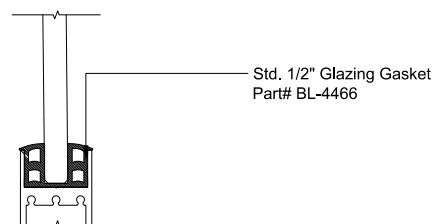

## MAX SLIDER

SLIDING GLASS DOOR - MEDIUM STILE  
 FIXED PANEL (XP)

X - SLIDER  
 O - FIX GLASS

① HEAD (@SLIDER)

MAX SLIDING DOORS (XP) SCALE: 6"=1'-0"

Ⓐ OPTIONAL INFILLS

MAX SLIDING DOORS (XP) SCALE: 6"=1'-0"

② SILL (@SLIDER)

MAX SLIDING DOORS (XP) SCALE: 6"=1'-0"

① JAMB

MAX SLIDING DOORS (XP) SCALE: 6"=1'-0"

② VERTICAL

MAX SLIDING DOORS (XP) SCALE: 6"=1'-0"

③ JAMB

MAX SLIDING DOORS (XP) SCALE: 6"=1'-0"