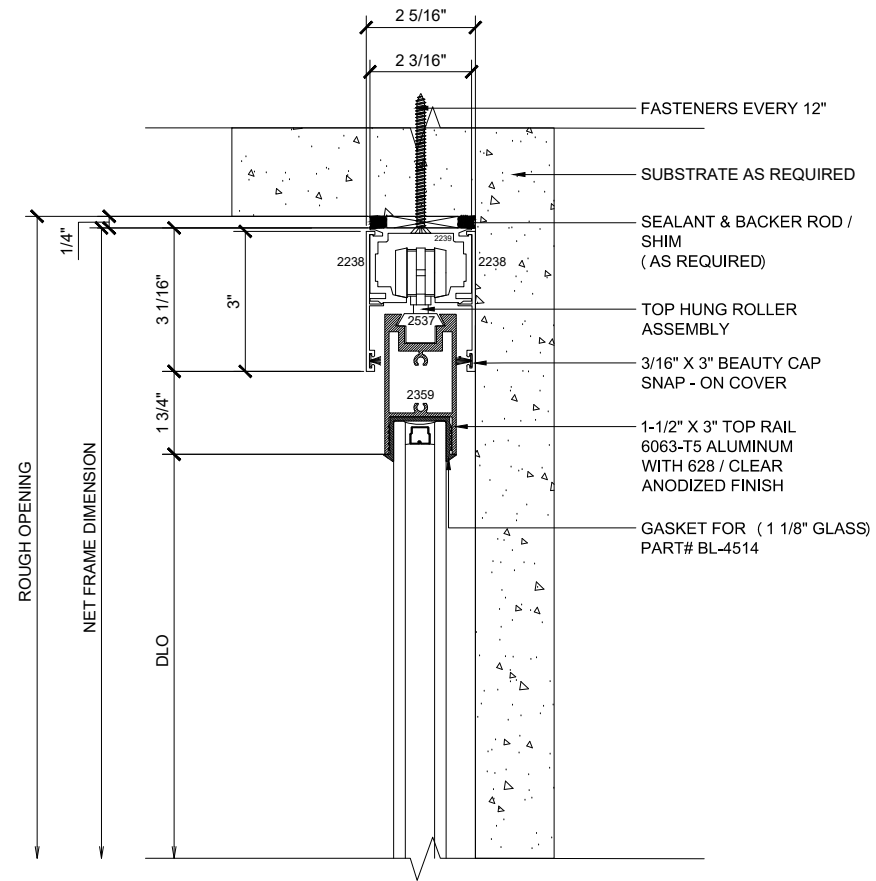

**MAX SLIDER**

SLIDING GLASS DOOR - MEDIUM STILE  
FIXED PANEL (XP)

X - SLIDER  
O - FIX GLASS

## MAX SLIDER

SLIDING GLASS DOOR - MEDIUM STILE  
 FIXED PANEL (XP)

X - SLIDER  
 O - FIX GLASS

① HEAD (@SLIDER)

MAX SLIDING DOORS (XP) SCALE: 6"=1'-0"

Ⓐ OPTIONAL INFILLS

MAX SLIDING DOORS (XP) SCALE: 6"=1'-0"

② SILL (@SLIDER)

MAX SLIDING DOORS (XP) SCALE: 6"=1'-0"

① JAMB

MAX SLIDING DOORS (XP) SCALE: 6"=1'-0"

② VERTICAL

MAX SLIDING DOORS (XP) SCALE: 6"=1'-0"

③ JAMB

MAX SLIDING DOORS (XP) SCALE: 6"=1'-0"