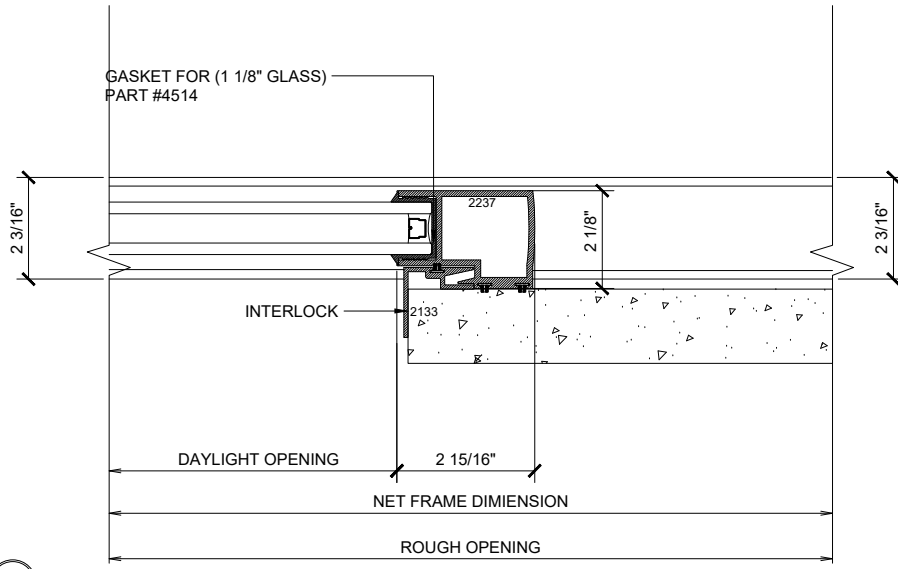

## MAX SLIDER

SLIDING GLASS DOOR - MEDIUM STILE  
 FIXED PANEL (XP)

X - SLIDER  
 O - FIX GLASS

① HEAD (@SLIDER)

MAX SLIDING DOORS (XP) SCALE: 6"=1'-0"

Ⓐ OPTIONAL INFILLS

MAX SLIDING DOORS (XP) SCALE: 6"=1'-0"

② SILL (@SLIDER)

MAX SLIDING DOORS (XP) SCALE: 6"=1'-0"

① JAMB

MAX SLIDING DOORS (XP) SCALE: 6"=1'-0"

② VERTICAL

MAX SLIDING DOORS (XP) SCALE: 6"=1'-0"

③ JAMB

MAX SLIDING DOORS (XP) SCALE: 6"=1'-0"