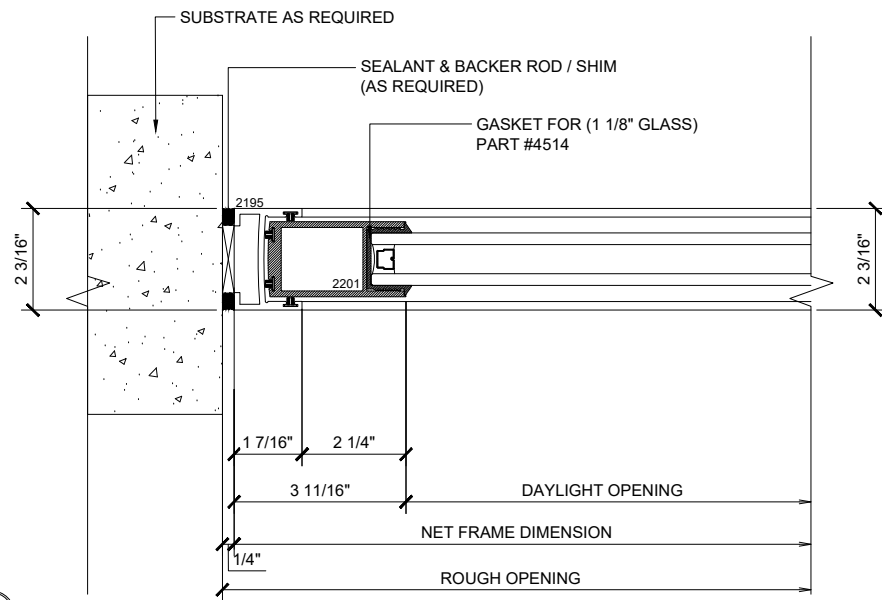

## MAX SLIDER

SLIDING GLASS DOOR - MEDIUM STILE  
 FIXED PANEL (XP)

X - SLIDER  
 O - FIX GLASS

① HEAD (@SLIDER)

MAX SLIDING DOORS (XP) SCALE: 6"=1'-0"

Ⓐ OPTIONAL INFILLS

MAX SLIDING DOORS (XP) SCALE: 6"=1'-0"

② SILL (@SLIDER)

MAX SLIDING DOORS (XP) SCALE: 6"=1'-0"

① JAMB

MAX SLIDING DOORS (XP) SCALE: 6"=1'-0"

② VERTICAL

MAX SLIDING DOORS (XP) SCALE: 6"=1'-0"

③ JAMB

MAX SLIDING DOORS (XP) SCALE: 6"=1'-0"