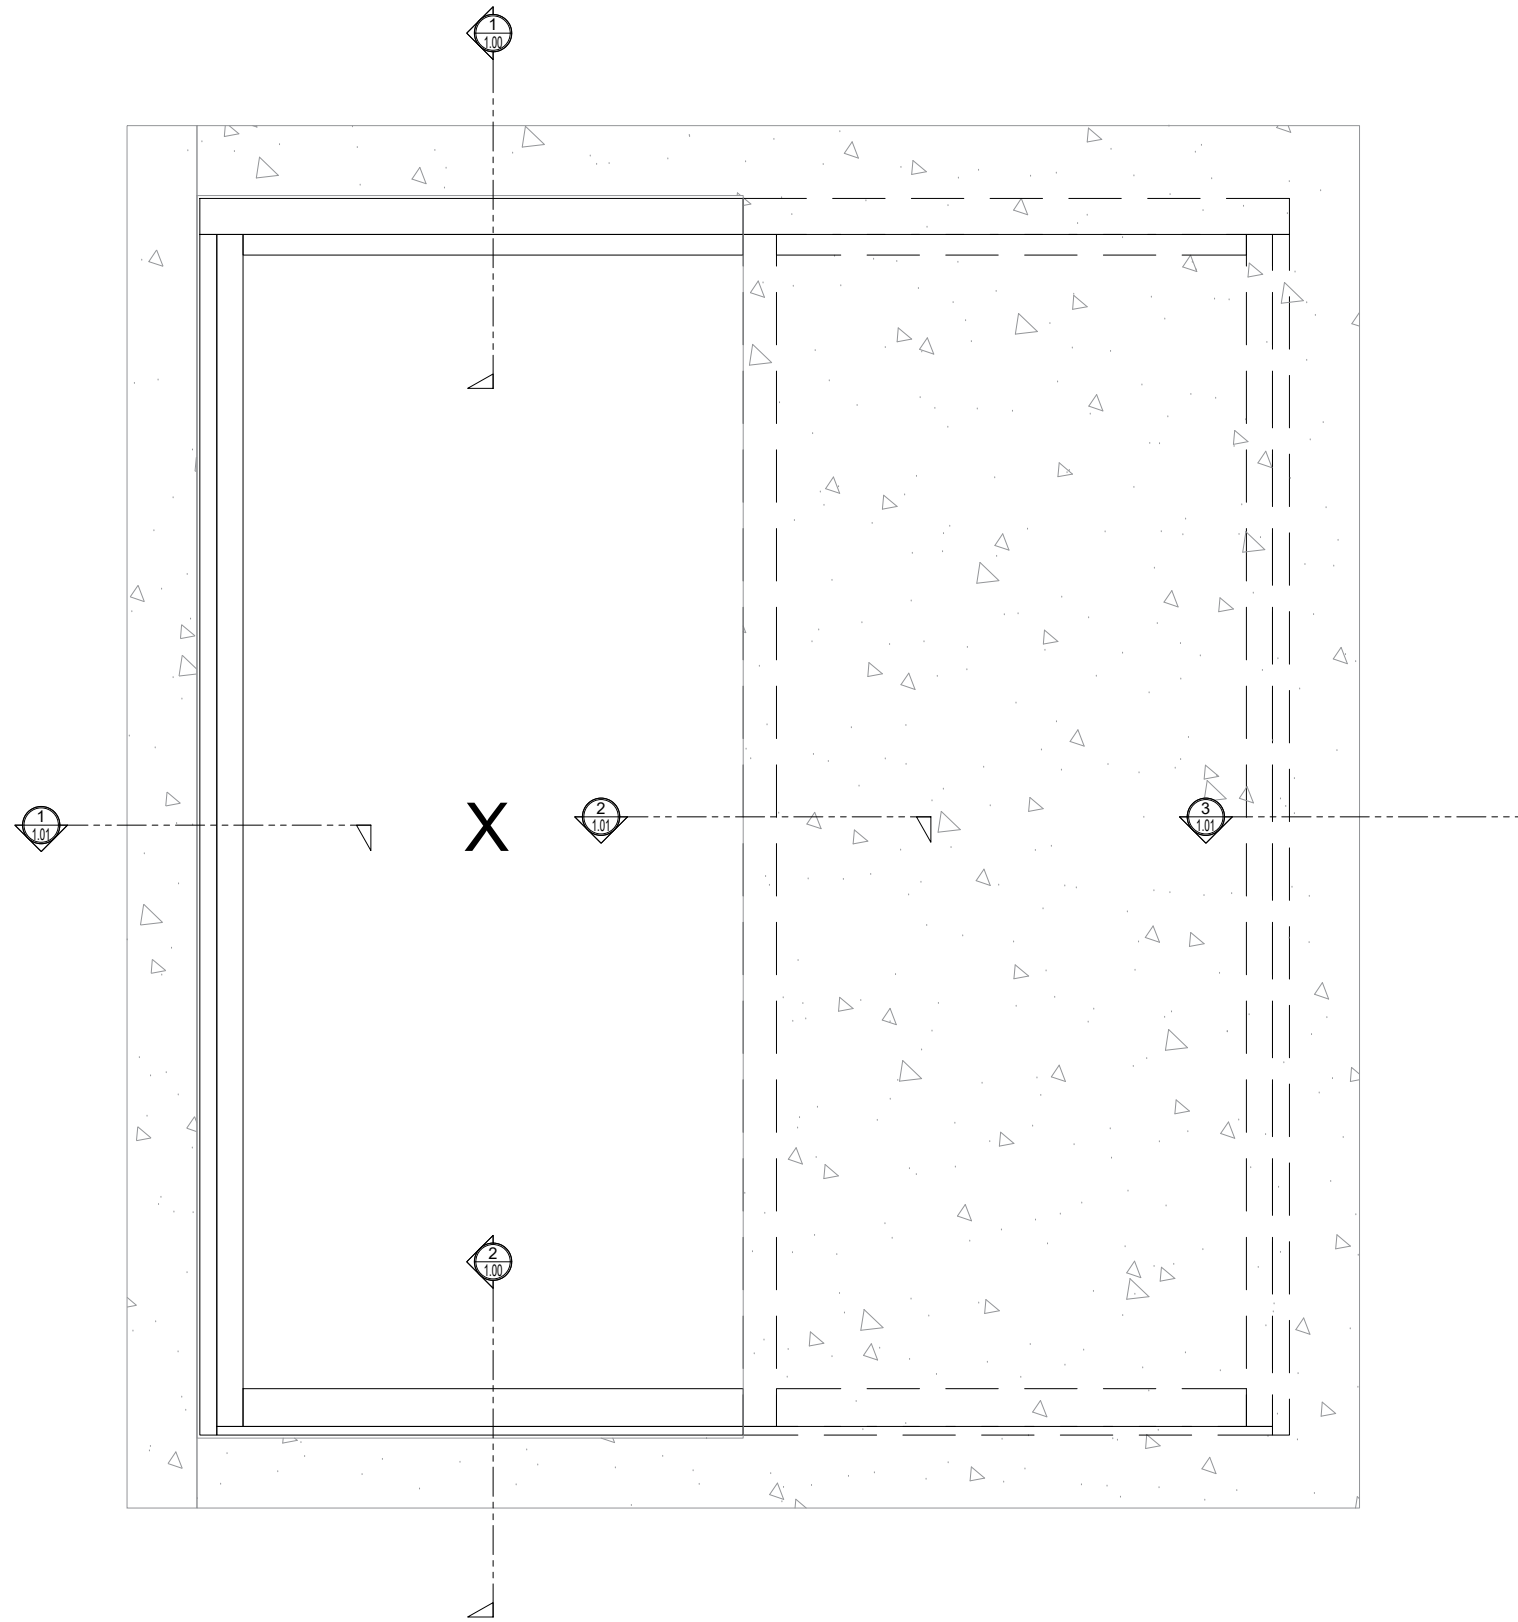

**MAX SLIDER**

SLIDING GLASS DOOR - MEDIUM STILE  
FIXED PANEL (XP)

X - SLIDER  
O - FIX GLASS

## MAX SLIDER

SLIDING GLASS DOOR - MEDIUM STILE  
 FIXED PANEL (XP)

X - SLIDER  
 O - FIX GLASS

① HEAD (@SLIDER)

MAX SLIDING DOORS (XP) SCALE: 6"=1'-0"

Ⓐ OPTIONAL INFILLS

MAX SLIDING DOORS (XP) SCALE: 6"=1'-0"

② SILL (@SLIDER)

MAX SLIDING DOORS (XP) SCALE: 6"=1'-0"

① JAMB

MAX SLIDING DOORS (XP) SCALE: 6"=1'-0"

② VERTICAL

MAX SLIDING DOORS (XP) SCALE: 6"=1'-0"

③ JAMB

MAX SLIDING DOORS (XP) SCALE: 6"=1'-0"