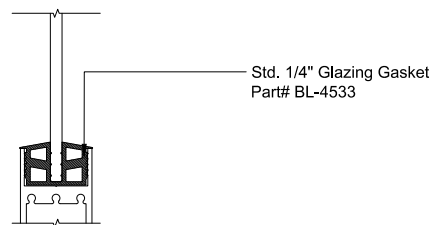

## MAX SLIDER

SLIDING GLASS DOOR - MEDIUM STILE  
 FIXED PANEL (XP)

X - SLIDER  
 O - FIX GLASS

① HEAD (@SLIDER)

MAX SLIDING DOORS (XP) SCALE: 6"=1'-0"

Ⓐ OPTIONAL INFILLS

MAX SLIDING DOORS (XP) SCALE: 6"=1'-0"

② SILL (@SLIDER)

MAX SLIDING DOORS (XP) SCALE: 6"=1'-0"

① JAMB

MAX SLIDING DOORS (XP) SCALE: 6"=1'-0"

② VERTICAL

MAX SLIDING DOORS (XP) SCALE: 6"=1'-0"

③ JAMB

MAX SLIDING DOORS (XP) SCALE: 6"=1'-0"