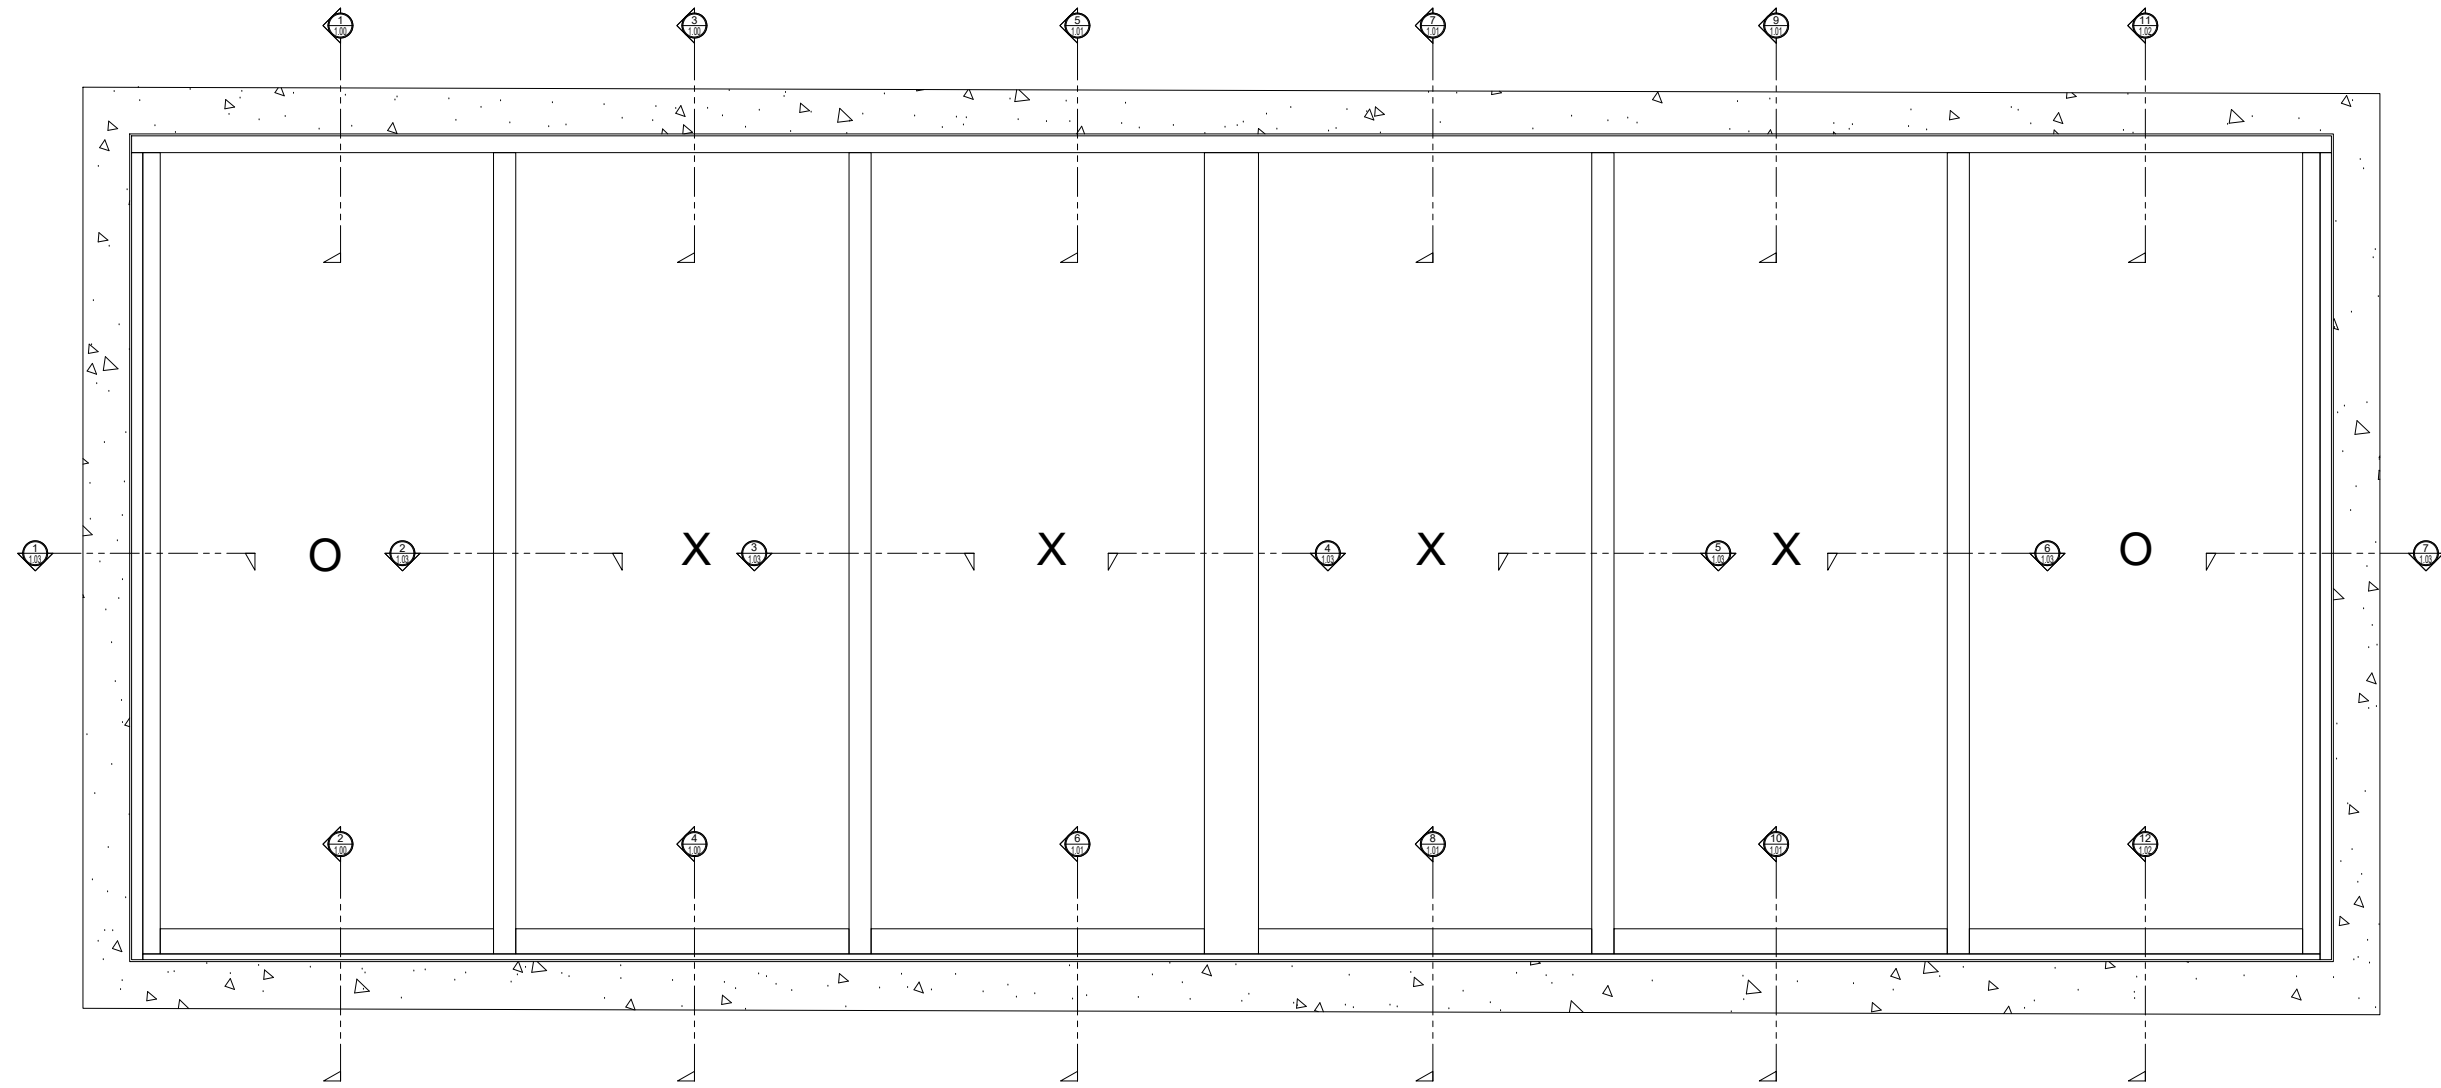

MAX SLIDER
SLIDING GLASS DOOR - MEDIUM STILE
FIXED PANEL (OXX-XXO)
X - SLIDER
O - FIX GLASS

MAX SLIDER

SLIDING GLASS DOOR – MEDIUM STILE
 SLIDING DOOR / FIXED PANEL (OXX-XXO)

X – SLIDER
 O – FIX GLASS

① HEAD (@FIXED)

MAX SLIDING DOORS (OXX-XXO) SCALE: 6"=1'-0"

③ HEAD (@SLIDER)

MAX SLIDING DOORS (OXX-XXO) SCALE: 6"=1'-0"

Ⓐ OPTIONAL INFILLS

MAX SLIDING DOORS (OXX-XXO) SCALE: 6"=1'-0"

② SILL (@FIXED)

MAX SLIDING DOORS (OXX-XXO) SCALE: 6"=1'-0"

④ SILL (@SLIDER)

MAX SLIDING DOORS (OXX-XXO) SCALE: 6"=1'-0"

5 HEAD (@SLIDER)

MAX SLIDING DOORS (OXX-XXO) SCALE: 6"=1'-0"

7 HEAD (@SLIDER)

MAX SLIDING DOORS (OXX-XXO) SCALE: 6"=1'-0"

9 HEAD (@SLIDER)

MAX SLIDING DOORS (OXX-XXO) SCALE: 6"=1'-0"

12 SILL (@FIXED)

MAX SLIDING DOORS (OXX-XXO) SCALE: 6"=1'-0"