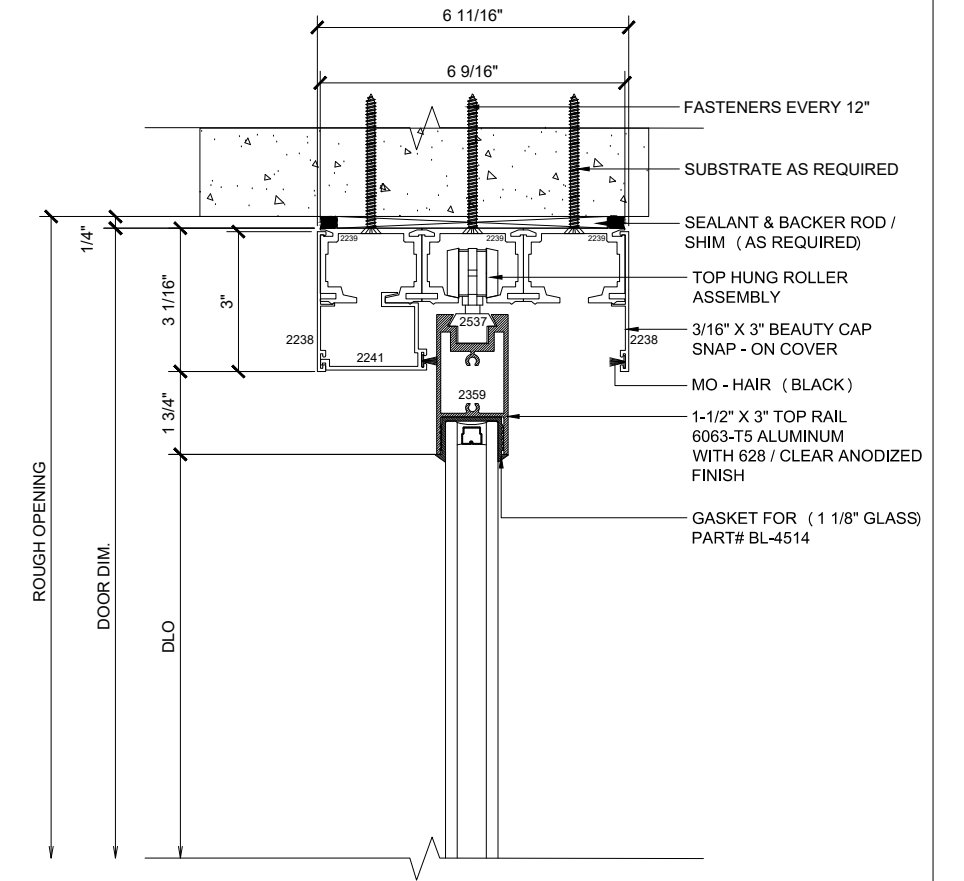

MAX SLIDER
SLIDING GLASS DOOR - MEDIUM STILE
FIXED PANEL (OXX-XXO)
X - SLIDER
O - FIX GLASS

MAX SLIDER

SLIDING GLASS DOOR – MEDIUM STILE
 SLIDING DOOR / FIXED PANEL (OXX-XXO)

X – SLIDER
 O – FIX GLASS

① HEAD (@FIXED)

MAX SLIDING DOORS (OXX-XXO) SCALE: 6"=1'-0"

③ HEAD (@SLIDER)

MAX SLIDING DOORS (OXX-XXO) SCALE: 6"=1'-0"

Ⓐ OPTIONAL INFILLS

MAX SLIDING DOORS (OXX-XXO) SCALE: 6"=1'-0"

② SILL (@FIXED)

MAX SLIDING DOORS (OXX-XXO) SCALE: 6"=1'-0"

④ SILL (@SLIDER)

MAX SLIDING DOORS (OXX-XXO) SCALE: 6"=1'-0"

5 HEAD (@SLIDER)

MAX SLIDING DOORS (OXX-XXO) SCALE: 6"=1'-0"

7 HEAD (@SLIDER)

MAX SLIDING DOORS (OXX-XXO) SCALE: 6"=1'-0"

9 HEAD (@SLIDER)

MAX SLIDING DOORS (OXX-XXO) SCALE: 6"=1'-0"

12 SILL (@FIXED)

MAX SLIDING DOORS (OXX-XXO) SCALE: 6"=1'-0"