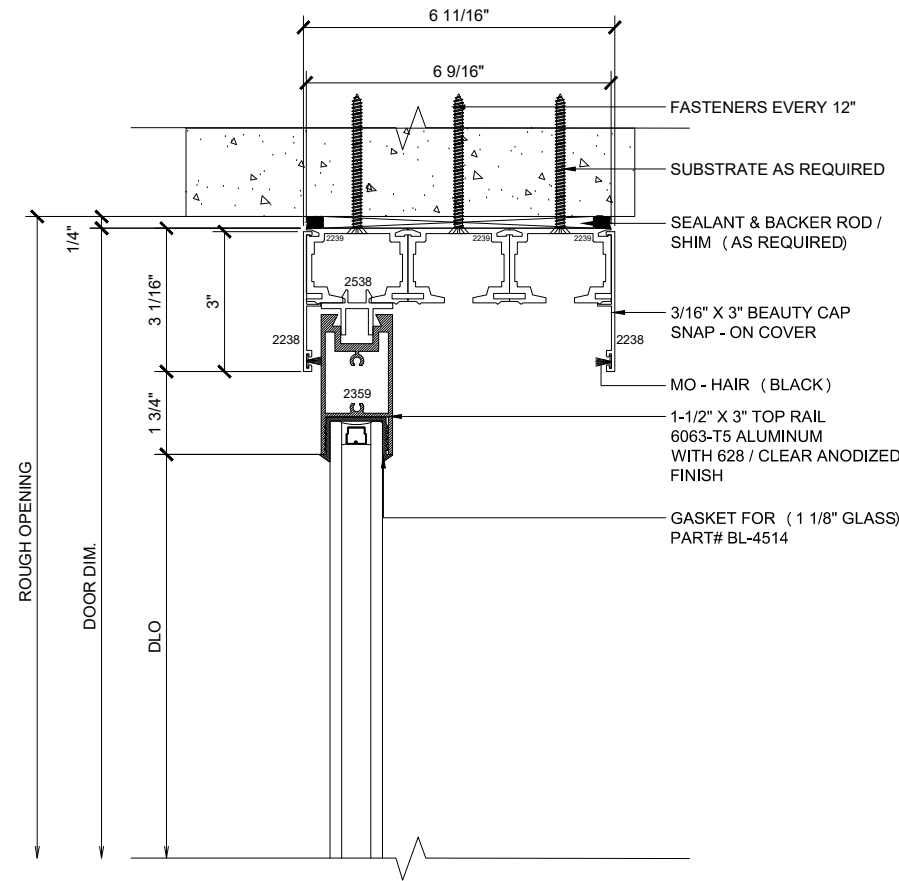

MAX SLIDER
SLIDING GLASS DOOR - MEDIUM STILE
FIXED PANEL (OXX-XXO)
X - SLIDER
O - FIX GLASS

MAX SLIDER

SLIDING GLASS DOOR – MEDIUM STILE
 SLIDING DOOR / FIXED PANEL (OXX-XXO)

X – SLIDER
 O – FIX GLASS

① HEAD (@FIXED)

MAX SLIDING DOORS (OXX-XXO) SCALE: 6"=1'-0"

③ HEAD (@SLIDER)

MAX SLIDING DOORS (OXX-XXO) SCALE: 6"=1'-0"

Ⓐ OPTIONAL INFILLS

MAX SLIDING DOORS (OXX-XXO) SCALE: 6"=1'-0"

② SILL (@FIXED)

MAX SLIDING DOORS (OXX-XXO) SCALE: 6"=1'-0"

④ SILL (@SLIDER)

MAX SLIDING DOORS (OXX-XXO) SCALE: 6"=1'-0"

5 HEAD (@SLIDER)

MAX SLIDING DOORS (OXX-XXO) SCALE: 6"=1'-0"

7 HEAD (@SLIDER)

MAX SLIDING DOORS (OXX-XXO) SCALE: 6"=1'-0"

9 HEAD (@SLIDER)

MAX SLIDING DOORS (OXX-XXO) SCALE: 6"=1'-0"

12 SILL (@FIXED)

MAX SLIDING DOORS (OXX-XXO) SCALE: 6"=1'-0"