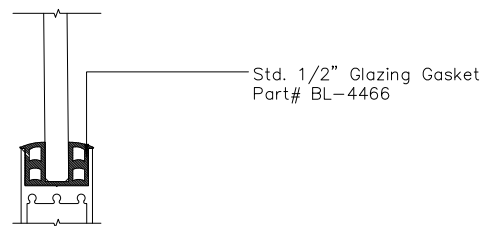

MAX SLIDER
SLIDING GLASS DOOR - MEDIUM STILE
FIXED PANEL (OXX-XXO)
X - SLIDER
O - FIX GLASS

MAX SLIDER

SLIDING GLASS DOOR – MEDIUM STILE
 SLIDING DOOR / FIXED PANEL (OXX-XXO)

X – SLIDER
 O – FIX GLASS

① HEAD (@FIXED)

MAX SLIDING DOORS (OXX-XXO) SCALE: 6"=1'-0"

③ HEAD (@SLIDER)

MAX SLIDING DOORS (OXX-XXO) SCALE: 6"=1'-0"

Ⓐ OPTIONAL INFILLS

MAX SLIDING DOORS (OXX-XXO) SCALE: 6"=1'-0"

② SILL (@FIXED)

MAX SLIDING DOORS (OXX-XXO) SCALE: 6"=1'-0"