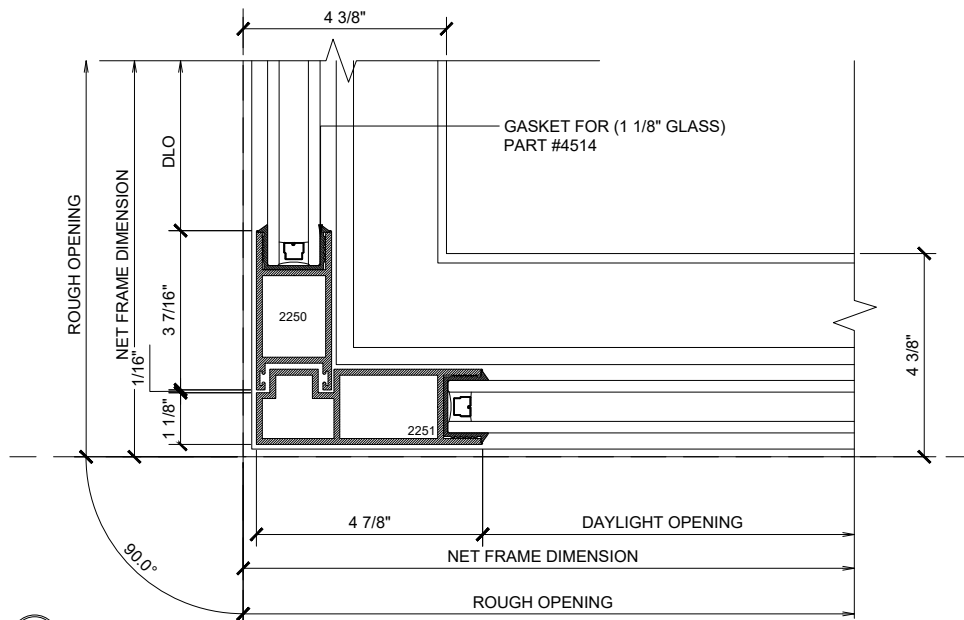

① JAMB

MAX SLIDING DOORS (OXXP) SCALE: 6"=1'-0"

② VERTICAL

MAX SLIDING DOORS (OXXP) SCALE: 6"=1'-0"

③ VERTICAL

MAX SLIDING DOORS (OXXP) SCALE: 6"=1'-0"

④ 90° CORNER DETAIL

MAX SLIDING DOORS (OXXP) SCALE: 6"=1'-0"

⑤ 90° CORNER DETAIL

MAX SLIDING DOORS (OXXP) SCALE: 6"=1'-0"

⑥ VERTICAL

MAX SLIDING DOORS (OXXP) SCALE: 6"=1'-0"