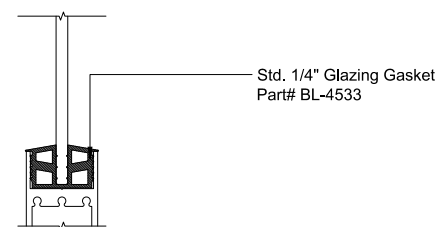

MAX SLIDER

SLIDING GLASS DOOR - MEDIUM STILE
 FIXED PANEL (OXXO) | RIGHT 90° INSIDE CORNER

X - SLIDER
 O - FIX GLASS

MAX SLIDER

SLIDING GLASS DOOR – MEDIUM STILE
 SLIDING DOOR / FIXED PANEL (OXXO) | LEFT 90° INSIDE CORNER

X – SLIDER
 O – FIX GLASS

① HEAD (@FIXED)

MAX SLIDING DOORS (OXXO) SCALE: 6"=1'-0"

③ HEAD (@SLIDER)

MAX SLIDING DOORS (OXXO) SCALE: 6"=1'-0"

A OPTIONAL INFILLS

MAX SLIDING DOORS (OXXO) SCALE: 6"=1'-0"

② SILL (@FIXED)

MAX SLIDING DOORS (OXXO) SCALE: 6"=1'-0"

④ SILL (@SLIDER)

MAX SLIDING DOORS (OXXO) SCALE: 6"=1'-0"

5 HEAD (@SLIDER)

MAX SLIDING DOORS (OXXO) SCALE: 6"=1'-0"

6 SILL (@ SLIDER)

MAX SLIDING DOORS (OXXO) SCALE: 6"=1'-0"

① JAMB

MAX SLIDING DOORS (OXXP) SCALE: 6"=1'-0"

② VERTICAL

MAX SLIDING DOORS (OXXP) SCALE: 6"=1'-0"

③ VERTICAL

MAX SLIDING DOORS (OXXP) SCALE: 6"=1'-0"

④ 90° CORNER DETAIL

MAX SLIDING DOORS (OXXP) SCALE: 6"=1'-0"