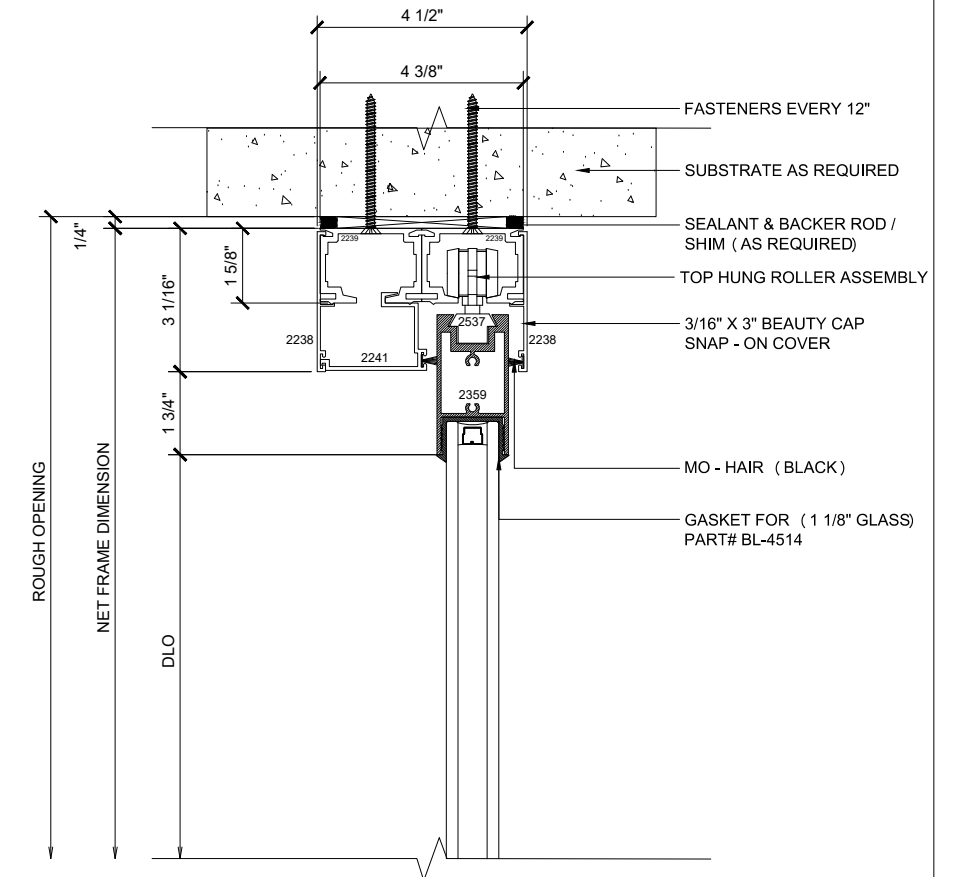

MAX SLIDER

SLIDING GLASS DOOR - MEDIUM STILE
 FIXED PANEL (OXXO) | RIGHT 90° INSIDE CORNER

X - SLIDER
 O - FIX GLASS

MAX SLIDER

SLIDING GLASS DOOR – MEDIUM STILE
 SLIDING DOOR / FIXED PANEL (OXXO) | LEFT 90° INSIDE CORNER

X – SLIDER
 O – FIX GLASS

① HEAD (@FIXED)

MAX SLIDING DOORS (OXXO) SCALE: 6"=1'-0"

③ HEAD (@SLIDER)

MAX SLIDING DOORS (OXXO) SCALE: 6"=1'-0"

A OPTIONAL INFILLS

MAX SLIDING DOORS (OXXO) SCALE: 6"=1'-0"

② SILL (@FIXED)

① JAMB

MAX SLIDING DOORS (OXXP) SCALE: 6"=1'-0"

② VERTICAL

MAX SLIDING DOORS (OXXP) SCALE: 6"=1'-0"

③ VERTICAL

MAX SLIDING DOORS (OXXP) SCALE: 6"=1'-0"

④ 90° CORNER DETAIL

MAX SLIDING DOORS (OXXP) SCALE: 6"=1'-0"

⑤ 90° CORNER DETAIL

MAX SLIDING DOORS (OXXP) SCALE: 6"=1'-0"

⑥ VERTICAL

MAX SLIDING DOORS (OXXP) SCALE: 6"=1'-0"