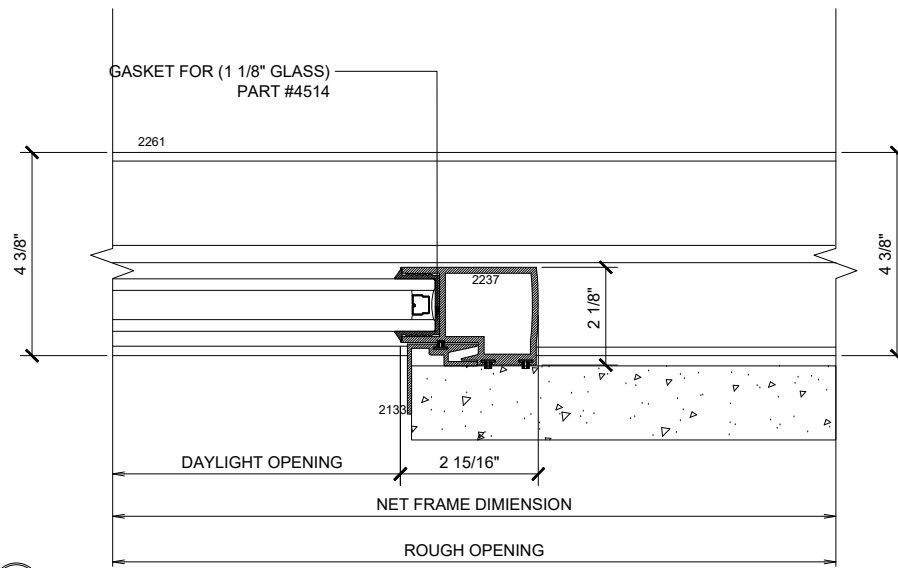

① JAMB

MAX SLIDING DOORS (OXXP) SCALE: 6"=1'-0"

② VERTICAL

MAX SLIDING DOORS (OXXP) SCALE: 6"=1'-0"

③ VERTICAL

MAX SLIDING DOORS (OXXP) SCALE: 6"=1'-0"

④ 90° CORNER DETAIL

MAX SLIDING DOORS (OXXP) SCALE: 6"=1'-0"

⑤ 90° CORNER DETAIL

MAX SLIDING DOORS (OXXP) SCALE: 6"=1'-0"

⑥ VERTICAL

MAX SLIDING DOORS (OXXP) SCALE: 6"=1'-0"