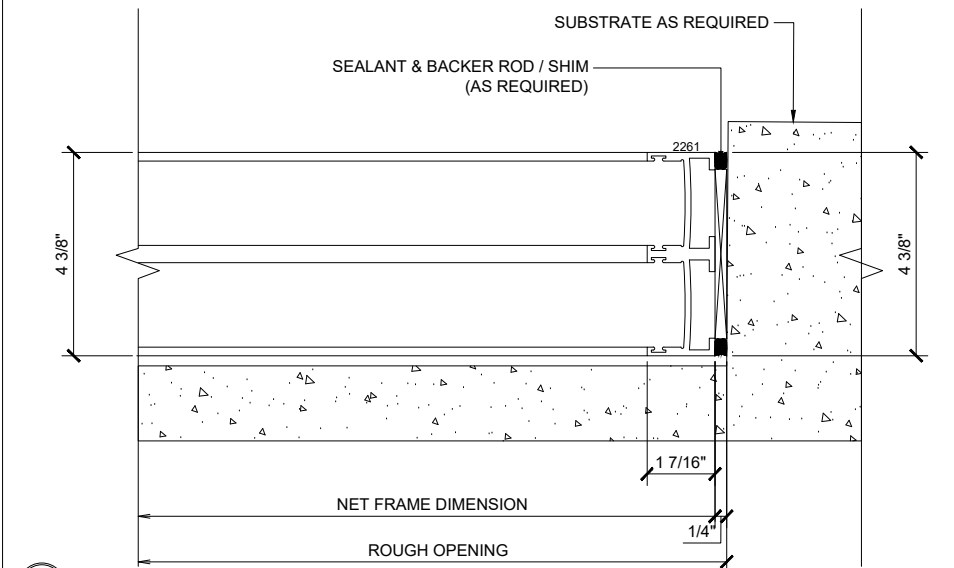

① JAMB

MAX SLIDING DOORS (OXXP) SCALE: 6"=1'-0"

② VERTICAL

MAX SLIDING DOORS (OXXP) SCALE: 6"=1'-0"

③ VERTICAL

MAX SLIDING DOORS (OXXP) SCALE: 6"=1'-0"

④ 90° CORNER DETAIL

MAX SLIDING DOORS (OXXP) SCALE: 6"=1'-0"

⑤ 90° CORNER DETAIL

MAX SLIDING DOORS (OXXP) SCALE: 6"=1'-0"

⑥ VERTICAL

MAX SLIDING DOORS (OXXP) SCALE: 6"=1'-0"