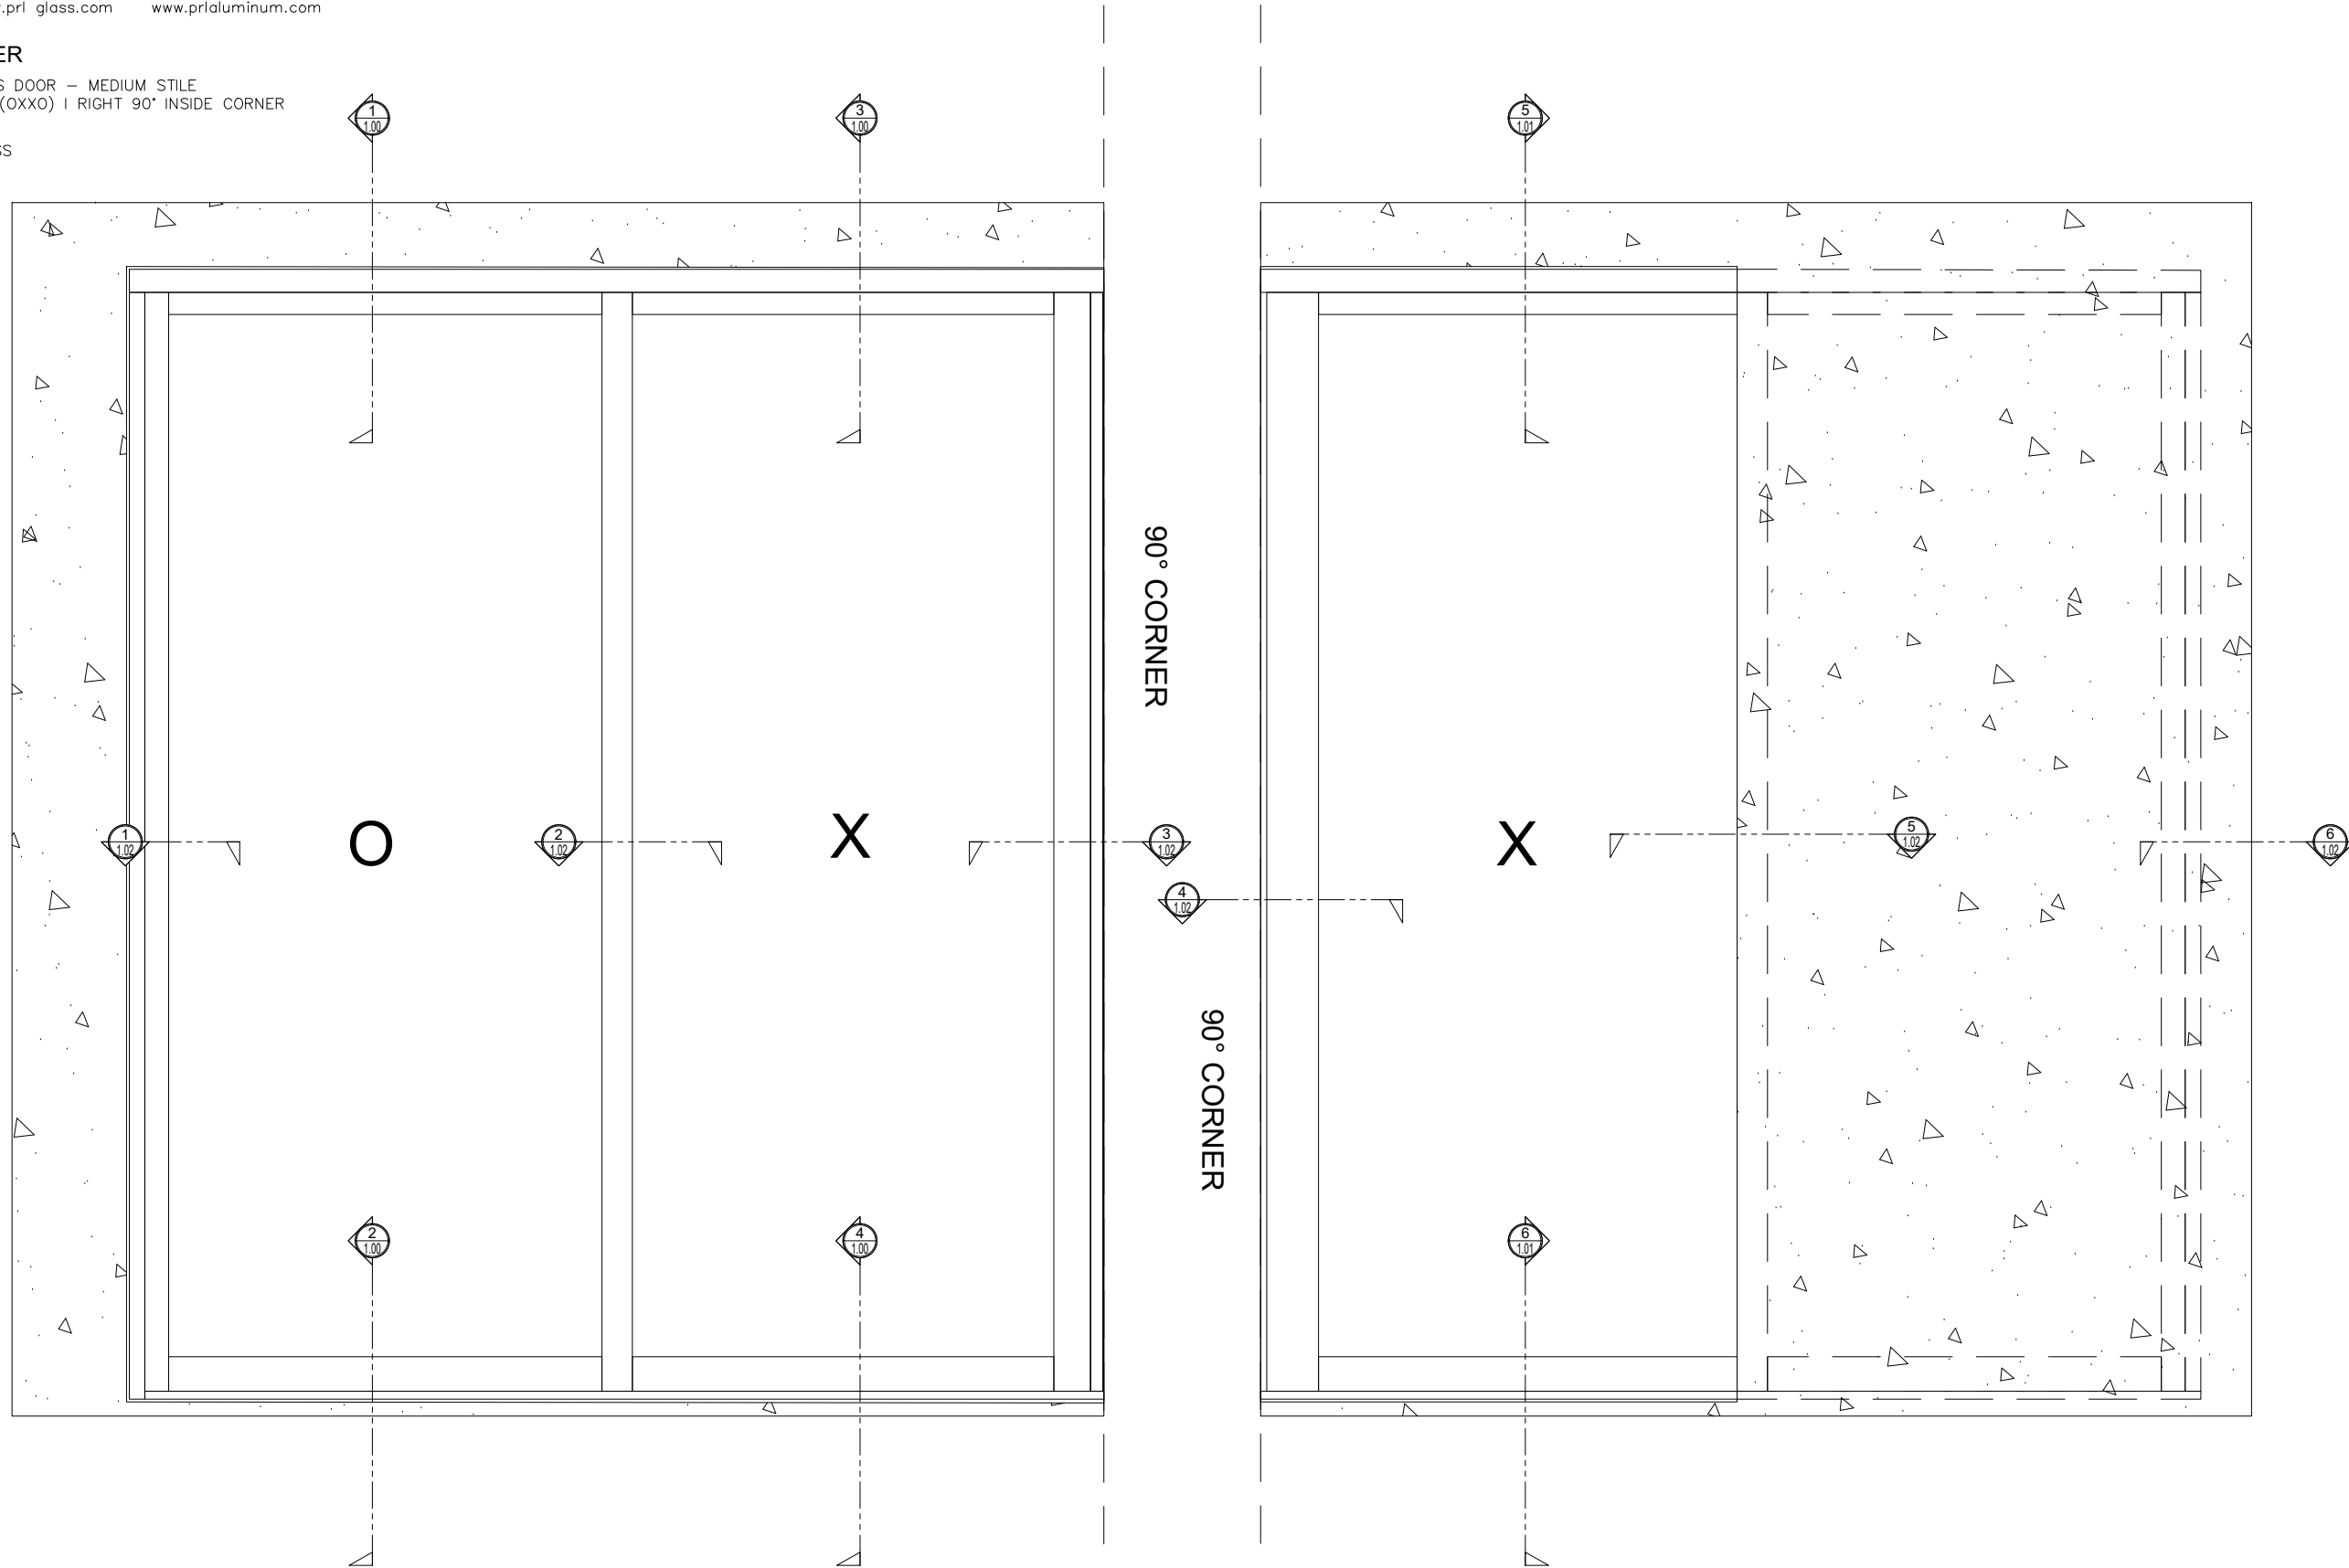

MAX SLIDER

SLIDING GLASS DOOR - MEDIUM STILE
 FIXED PANEL (OXXO) | RIGHT 90° INSIDE CORNER

X - SLIDER
 O - FIX GLASS

MAX SLIDER

SLIDING GLASS DOOR – MEDIUM STILE
 SLIDING DOOR / FIXED PANEL (OXXO) | LEFT 90° INSIDE CORNER

MAX SLIDING DOORS (OXXO) SCALE: 6"=1'-0"

④ SILL (@SLIDER)

MAX SLIDING DOORS (OXXO) SCALE: 6"=1'-0"

5 HEAD (@SLIDER)

MAX SLIDING DOORS (OXXO) SCALE: 6"=1'-0"

6 SILL (@ SLIDER)

MAX SLIDING DOORS (OXXO) SCALE: 6"=1'-0"

① JAMB

MAX SLIDING DOORS (OXXP) SCALE: 6"=1'-0"

② VERTICAL

MAX SLIDING DOORS (OXXP) SCALE: 6"=1'-0"

③ VERTICAL

MAX SLIDING DOORS (OXXP) SCALE: 6"=1'-0"

④ 90° CORNER DETAIL

MAX SLIDING DOORS (OXXP) SCALE: 6"=1'-0"

⑤ 90° CORNER DETAIL

MAX SLIDING DOORS (OXXP) SCALE: 6"=1'-0"

⑥ VERTICAL

MAX SLIDING DOORS (OXXP) SCALE: 6"=1'-0"