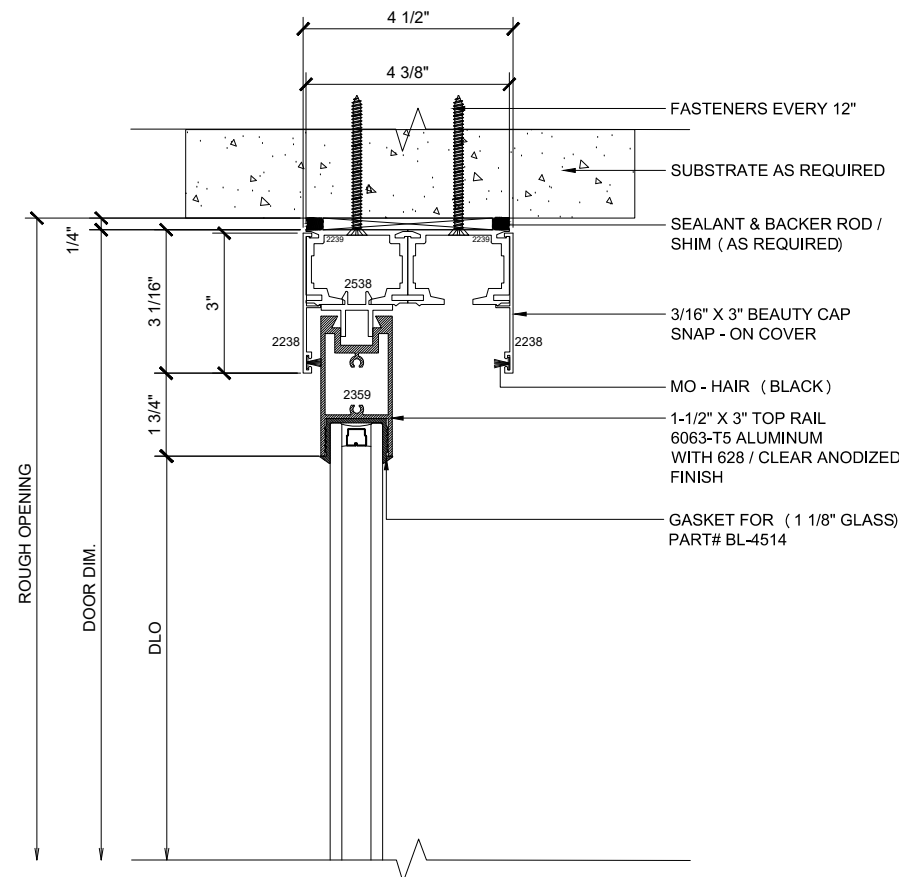

MAX SLIDER

SLIDING GLASS DOOR - MEDIUM STILE
 FIXED PANEL (OXXO) | RIGHT 90° INSIDE CORNER

X - SLIDER
 O - FIX GLASS

MAX SLIDER

SLIDING GLASS DOOR – MEDIUM STILE
 SLIDING DOOR / FIXED PANEL (OXXO) | LEFT 90° INSIDE CORNER

X – SLIDER
 O – FIX GLASS

① HEAD (@FIXED)

MAX SLIDING DOORS (OXXO) SCALE: 6"=1'-0"

③ HEAD (@SLIDER)

MAX SLIDING DOORS (OXXO) SCALE: 6"=1'-0"

A OPTIONAL INFILLS

MAX SLIDING DOORS (OXXO) SCALE: 6"=1'-0"

② SILL (@FIXED)

① JAMB

MAX SLIDING DOORS (OXXP) SCALE: 6"=1'-0"

② VERTICAL

MAX SLIDING DOORS (OXXP) SCALE: 6"=1'-0"

③ VERTICAL

MAX SLIDING DOORS (OXXP) SCALE: 6"=1'-0"

④ 90° CORNER DETAIL

MAX SLIDING DOORS (OXXP) SCALE: 6"=1'-0"

⑤ 90° CORNER DETAIL

MAX SLIDING DOORS (OXXP) SCALE: 6"=1'-0"

⑥ VERTICAL

MAX SLIDING DOORS (OXXP) SCALE: 6"=1'-0"