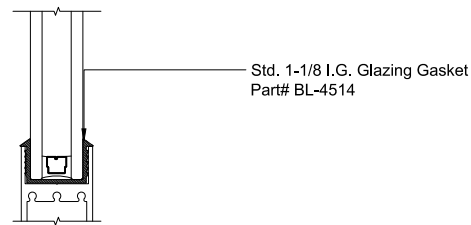

MAX SLIDER

SLIDING GLASS DOOR - MEDIUM STILE
FIXED PANEL (OX-XO)

X - SLIDER
O - FIX GLASS

MAX SLIDER

SLIDING GLASS DOOR – MEDIUM STILE
 SLIDING DOOR / FIXED PANEL (OX-XO)

X – SLIDER
 O – FIX GLASS

① HEAD (@FIXED)

MAX SLIDING DOORS (OX-XO) SCALE: 6"=1'-0"

③ HEAD (@SLIDER)

MAX SLIDING DOORS (OX-XO) SCALE: 6"=1'-0"

Std. 1-1/8" I.G. Glazing Gasket
 Part# BL-4514

Std. 1/2" Glazing Gasket
 Part# BL-4466

Std. 1/4" Glazing Gasket
 Part# BL-4533