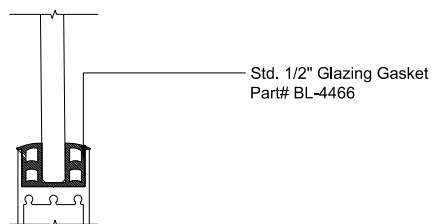

MAX SLIDER

SLIDING GLASS DOOR - MEDIUM STILE
FIXED PANEL (OXXO) | LEFT 90° INSIDE CORNER

X - SLIDER
O - FIX GLASS

MAX SLIDER

SLIDING GLASS DOOR – MEDIUM STILE
 SLIDING DOOR / FIXED PANEL (OXXO) | LEFT 90° INSIDE CORNER

X – SLIDER
 O – FIX GLASS

① HEAD (@FIXED)

MAX SLIDING DOORS (OXXO) SCALE: 6"=1'-0"

③ HEAD (@SLIDER)

MAX SLIDING DOORS (OXXO) SCALE: 6"=1'-0"

A OPTIONAL INFILLS

MAX SLIDING DOORS (OXXO) SCALE: 6"=1'-0"

② SILL (@FIXED)

MAX SLIDING DOORS (OXXO) SCALE: 6"=1'-0"

④ SILL (@SLIDER)

MAX SLIDING DOORS (OXXO) SCALE: 6"=1'-0"

5 HEAD (@SLIDER)

MAX SLIDING DOORS (OXXO) SCALE: 6"=1'-0"

7 HEAD (@FIXED)

MAX SLIDING DOORS (OXXO) SCALE: 6"=1'-0"

3 90° CORNER DETAIL

MAX SLIDING DOORS (OXXO) SCALE: 6"=1'-0"

4 90° CORNER DETAIL

MAX SLIDING DOORS (OXXO) SCALE: 6"=1'-0"

5 VERTICAL

MAX SLIDING DOORS (OXXO) SCALE: 6"=1'-0"

6 JAMB

MAX SLIDING DOORS (OXXO) SCALE: 6"=1'-0"