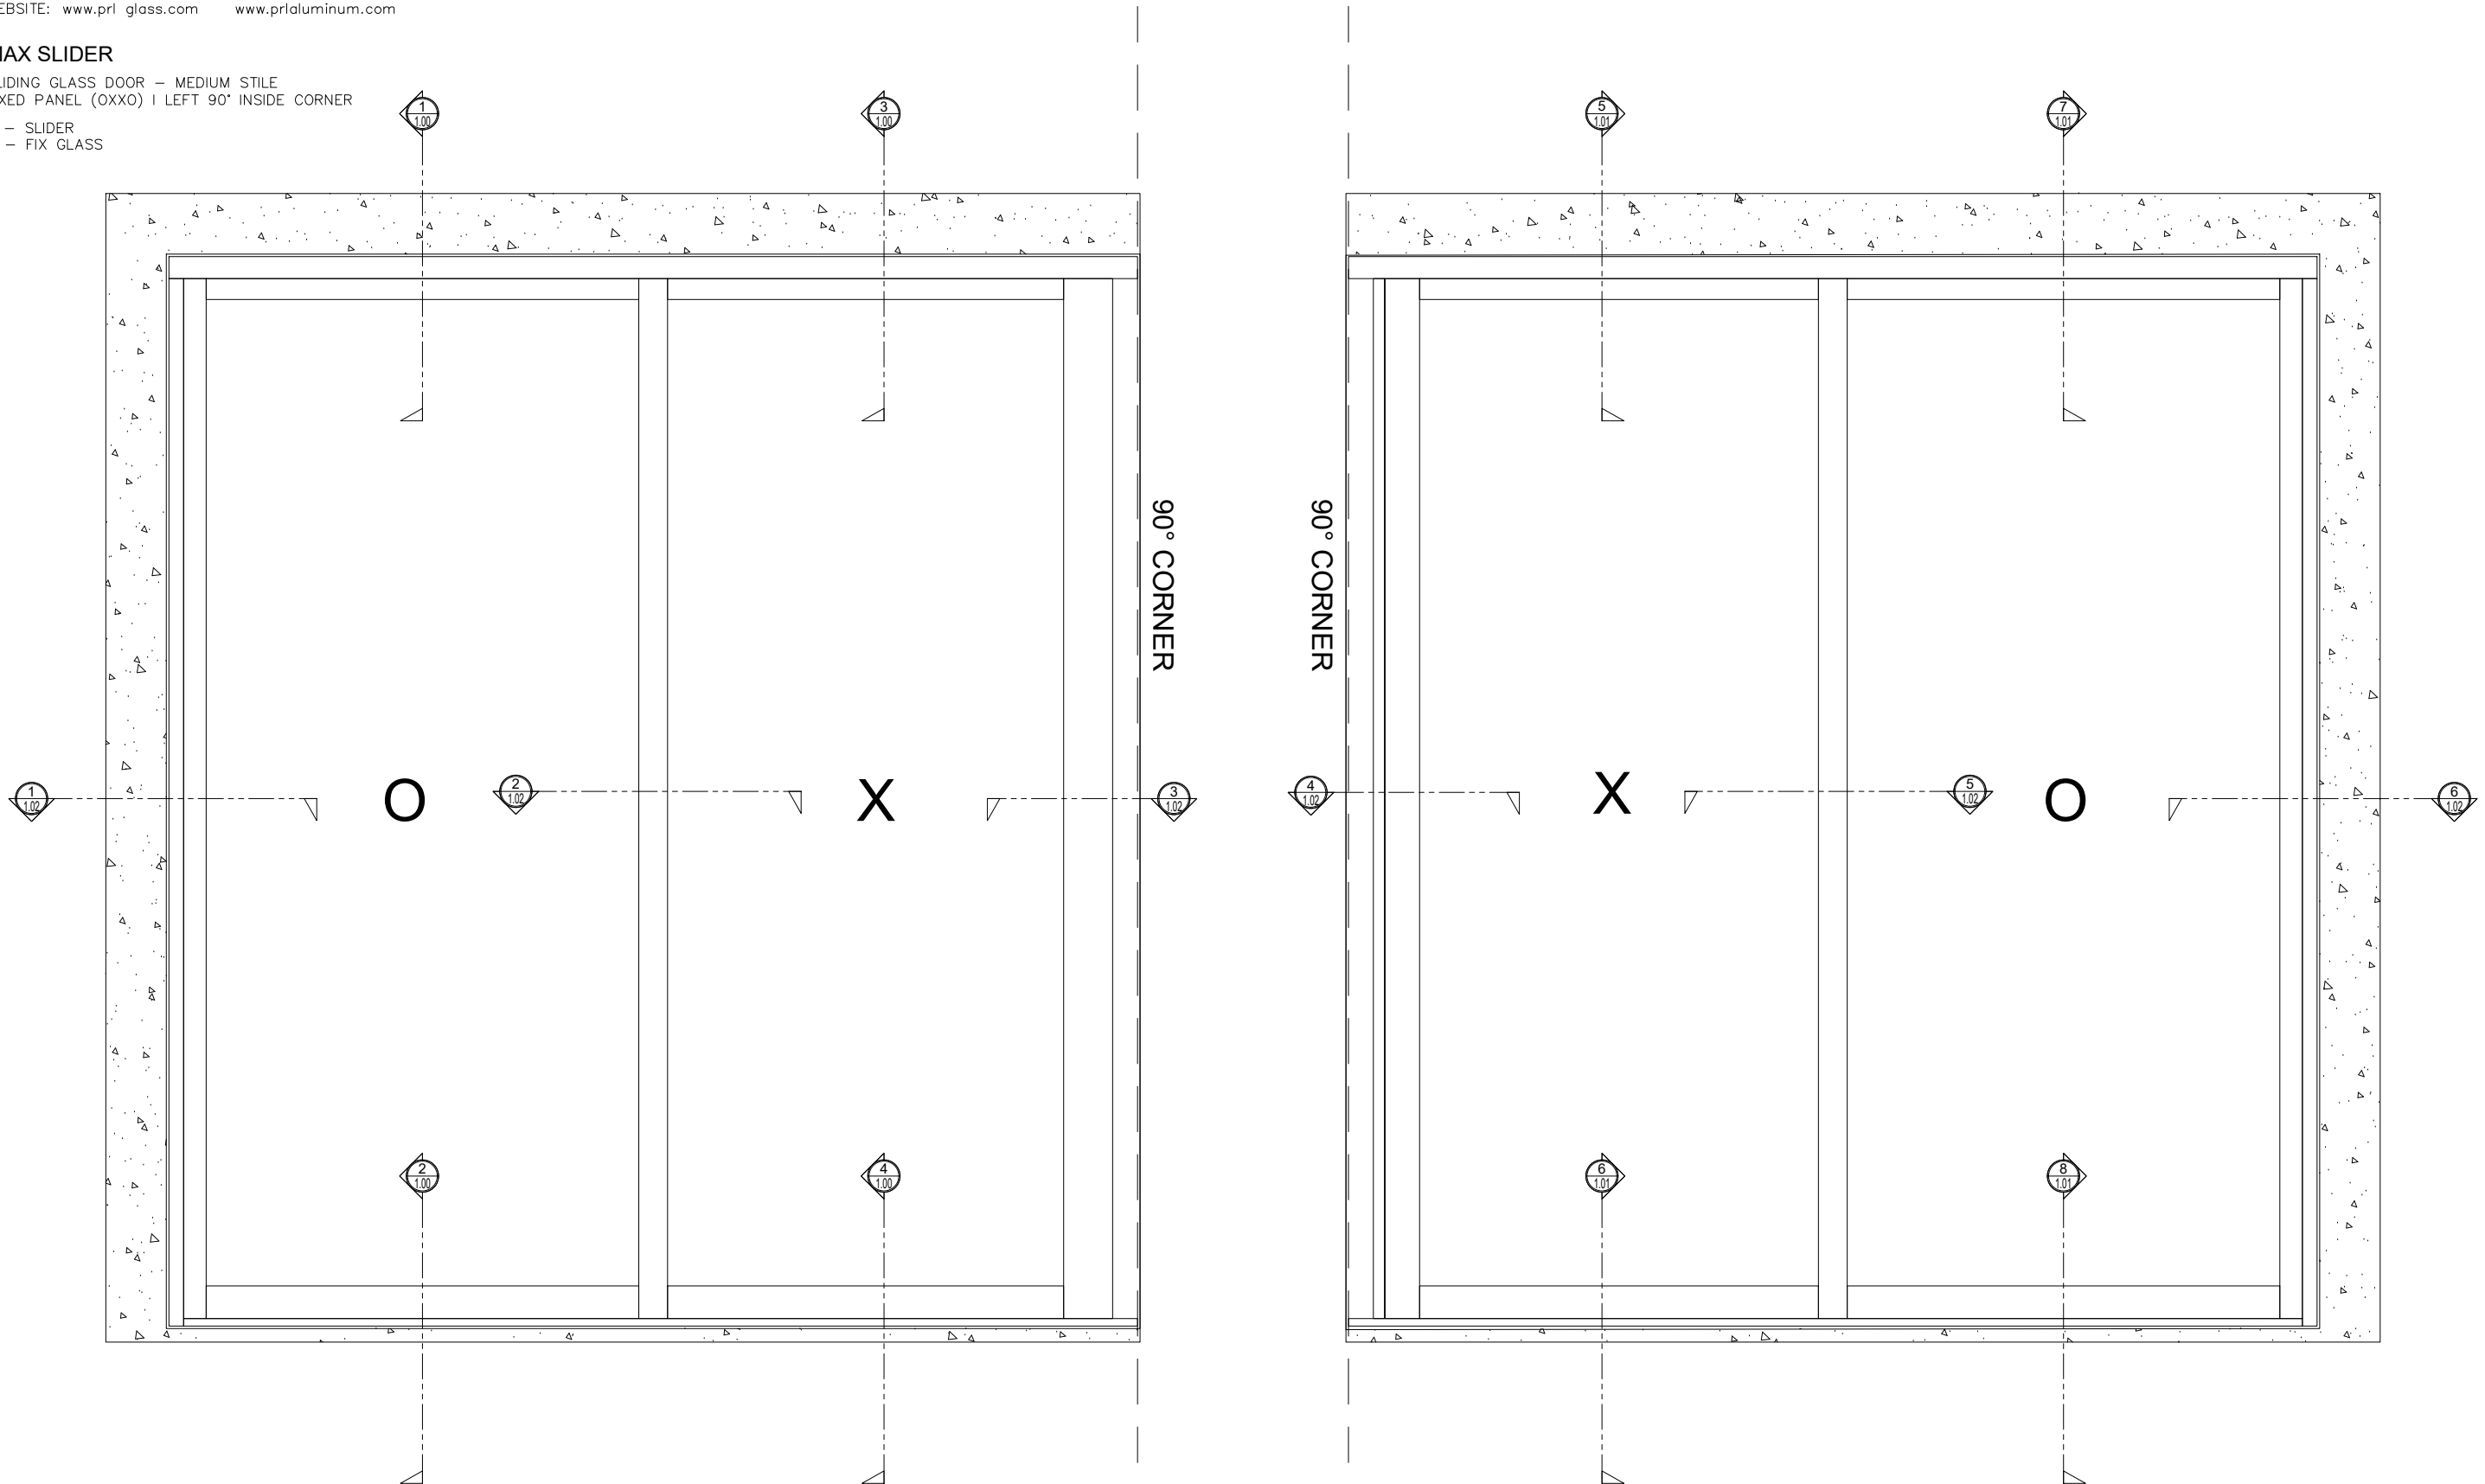

MAX SLIDER

SLIDING GLASS DOOR - MEDIUM STILE
FIXED PANEL (OXXO) | LEFT 90° INSIDE CORNER

X - SLIDER
O - FIX GLASS

MAX SLIDER

SLIDING GLASS DOOR – MEDIUM STILE
 SLIDING DOOR / FIXED PANEL (OXXO) | LEFT 90° INSIDE CORNER

X – SLIDER
 O – FIX GLASS

① HEAD (@FIXED)

MAX SLIDING DOORS (OXXO) SCALE: 6"=1'-0"

③ HEAD (@SLIDER)

MAX SLIDING DOORS (OXXO) SCALE: 6"=1'-0"

A OPTIONAL INFILLS

MAX SLIDING DOORS (OXXO) SCALE: 6"=1'-0"

② SILL (@FIXED)

MAX SLIDING DOORS (OXXO) SCALE: 6"=1'-0"

④ SILL (@SLIDER)

MAX SLIDING DOORS (OXXO) SCALE: 6"=1'-0"

5 HEAD (@SLIDER)

MAX SLIDING DOORS (OXXO) SCALE: 6"=1'-0"

7 HEAD (@FIXED)

MAX SLIDING DOORS (OXXO) SCALE: 6"=1'-0"

3 90° CORNER DETAIL

MAX SLIDING DOORS (OXXO) SCALE: 6"=1'-0"

4 90° CORNER DETAIL

MAX SLIDING DOORS (OXXO) SCALE: 6"=1'-0"

5 VERTICAL

MAX SLIDING DOORS (OXXO) SCALE: 6"=1'-0"

6 JAMB

MAX SLIDING DOORS (OXXO) SCALE: 6"=1'-0"