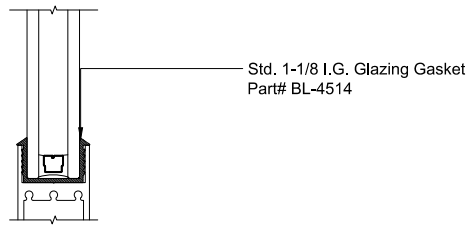

MAX SLIDER

SLIDING GLASS DOOR - MEDIUM STILE
FIXED PANEL (OXXO) | LEFT 90° INSIDE CORNER

X - SLIDER
O - FIX GLASS

MAX SLIDER

SLIDING GLASS DOOR – MEDIUM STILE
 SLIDING DOOR / FIXED PANEL (OXXO) | LEFT 90° INSIDE CORNER

X – SLIDER
 O – FIX GLASS

① HEAD (@FIXED)

MAX SLIDING DOORS (OXXO) SCALE: 6"=1'-0"

③ HEAD (@SLIDER)

MAX SLIDING DOORS (OXXO) SCALE: 6"=1'-0"

A OPTIONAL INFILLS

MAX SLIDING DOORS (OXXO) SCALE: 6"=1'-0"

② SILL (@FIXED)

MAX SLIDING DOORS (OXXO) SCALE: 6"=1'-0"

④ SILL (@SLIDER)

MAX SLIDING DOORS (OXXO) SCALE: 6"=1'-0"

5 HEAD (@SLIDER)

MAX SLIDING DOORS (OXXO) SCALE: 6"=1'-0"

7 HEAD (@FIXED)

MAX SLIDING DOORS (OXXO) SCALE: 6"=1'-0"