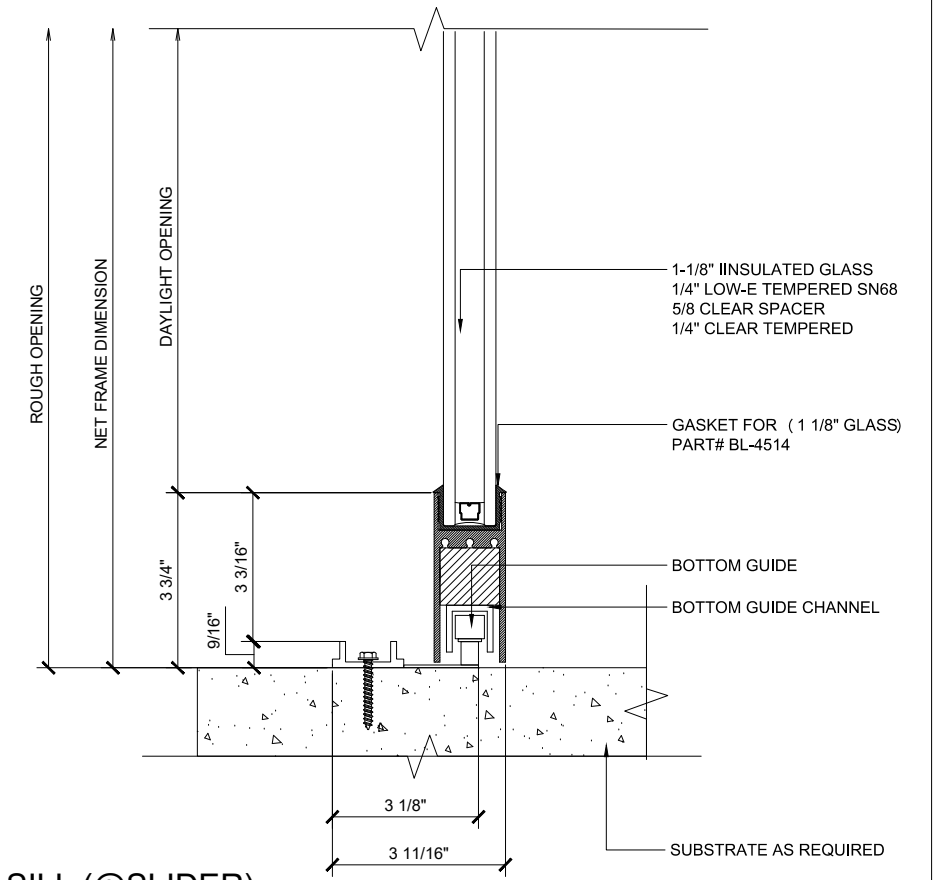

MAX SLIDER

SLIDING GLASS DOOR - MEDIUM STILE
FIXED PANEL (OXXO) | LEFT 90° INSIDE CORNER

X - SLIDER
O - FIX GLASS

MAX SLIDER

SLIDING GLASS DOOR – MEDIUM STILE
 SLIDING DOOR / FIXED PANEL (OXXO) | LEFT 90° INSIDE CORNER

X – SLIDER
 O – FIX GLASS

① HEAD (@FIXED)

MAX SLIDING DOORS (OXXO) SCALE: 6"=1'-0"

③ HEAD (@SLIDER)

MAX SLIDING DOORS (OXXO) SCALE: 6"=1'-0"

A OPTIONAL INFILLS

MAX SLIDING DOORS (OXXO) SCALE: 6"=1'-0"

② SILL (@FIXED)

MAX SLIDING DOORS (OXXO) SCALE: 6"=1'-0"

④ SILL (@SLIDER)

MAX SLIDING DOORS (OXXO) SCALE: 6"=1'-0"

5 HEAD (@SLIDER)

MAX SLIDING DOORS (OXXO) SCALE: 6"=1'-0"

7 HEAD (@FIXED)

MAX SLIDING DOORS (OXXO) SCALE: 6"=1'-0"