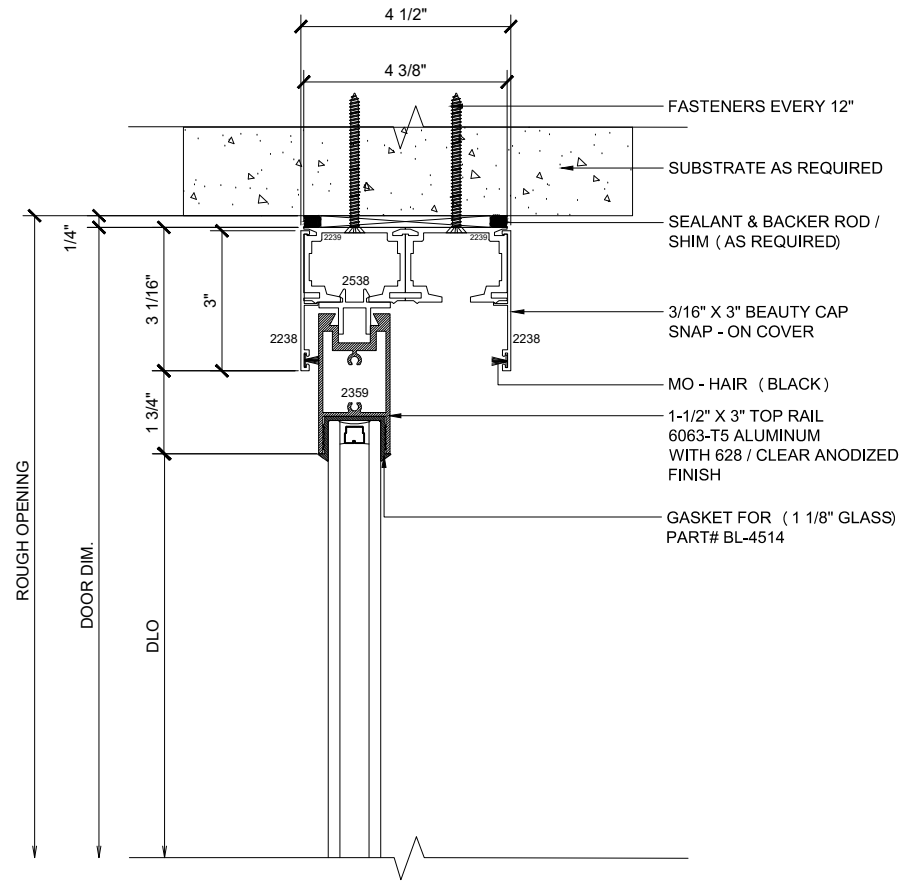

MAX SLIDER

SLIDING GLASS DOOR - MEDIUM STILE
FIXED PANEL (OXXO) | LEFT 90° INSIDE CORNER

X - SLIDER
O - FIX GLASS

MAX SLIDER

SLIDING GLASS DOOR – MEDIUM STILE
 SLIDING DOOR / FIXED PANEL (OXXO) | LEFT 90° INSIDE CORNER

X – SLIDER
 O – FIX GLASS

① HEAD (@FIXED)

MAX SLIDING DOORS (OXXO) SCALE: 6"=1'-0"

③ HEAD (@SLIDER)

MAX SLIDING DOORS (OXXO) SCALE: 6"=1'-0"

A OPTIONAL INFILLS

MAX SLIDING DOORS (OXXO) SCALE: 6"=1'-0"

② SILL (@FIXED)

MAX SLIDING DOORS (OXXO) SCALE: 6"=1'-0"

④ SILL (@SLIDER)

MAX SLIDING DOORS (OXXO) SCALE: 6"=1'-0"

5 HEAD (@SLIDER)

MAX SLIDING DOORS (OXXO) SCALE: 6"=1'-0"

7 HEAD (@FIXED)

MAX SLIDING DOORS (OXXO) SCALE: 6"=1'-0"

3 90° CORNER DETAIL

MAX SLIDING DOORS (OXXO) SCALE: 6"=1'-0"

4 90° CORNER DETAIL

MAX SLIDING DOORS (OXXO) SCALE: 6"=1'-0"

5 VERTICAL

MAX SLIDING DOORS (OXXO) SCALE: 6"=1'-0"

6 JAMB

MAX SLIDING DOORS (OXXO) SCALE: 6"=1'-0"