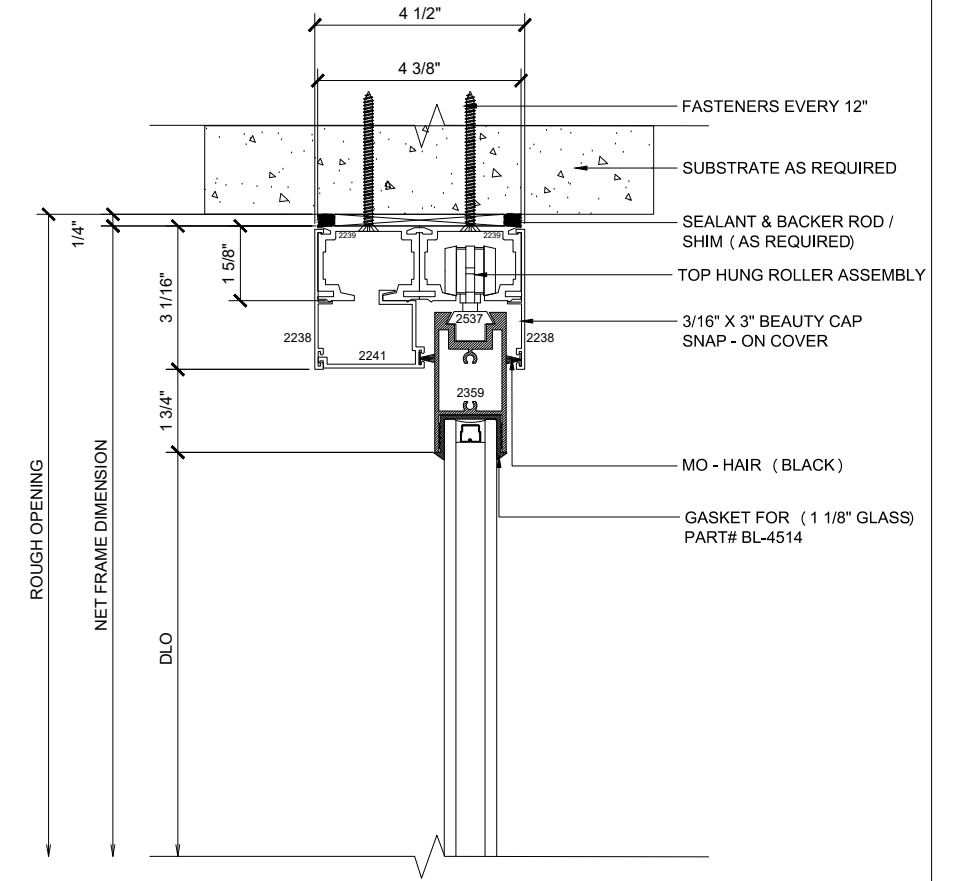

MAX SLIDER

SLIDING GLASS DOOR - MEDIUM STILE
FIXED PANEL (OXXO) | LEFT 90° INSIDE CORNER

X - SLIDER
O - FIX GLASS

MAX SLIDER

SLIDING GLASS DOOR – MEDIUM STILE
 SLIDING DOOR / FIXED PANEL (OXXO) | LEFT 90° INSIDE CORNER

X – SLIDER
 O – FIX GLASS

① HEAD (@FIXED)

MAX SLIDING DOORS (OXXO) SCALE: 6"=1'-0"

③ HEAD (@SLIDER)

MAX SLIDING DOORS (OXXO) SCALE: 6"=1'-0"

A OPTIONAL INFILLS

MAX SLIDING DOORS (OXXO) SCALE: 6"=1'-0"

② SILL (@FIXED)

MAX SLIDING DOORS (OXXO) SCALE: 6"=1'-0"

④ SILL (@SLIDER)

MAX SLIDING DOORS (OXXO) SCALE: 6"=1'-0"

5 HEAD (@SLIDER)

MAX SLIDING DOORS (OXXO) SCALE: 6"=1'-0"

7 HEAD (@FIXED)

MAX SLIDING DOORS (OXXO) SCALE: 6"=1'-0"

3 90° CORNER DETAIL

MAX SLIDING DOORS (OXXO) SCALE: 6"=1'-0"

4 90° CORNER DETAIL

MAX SLIDING DOORS (OXXO) SCALE: 6"=1'-0"

5 VERTICAL

MAX SLIDING DOORS (OXXO) SCALE: 6"=1'-0"

6 JAMB

MAX SLIDING DOORS (OXXO) SCALE: 6"=1'-0"