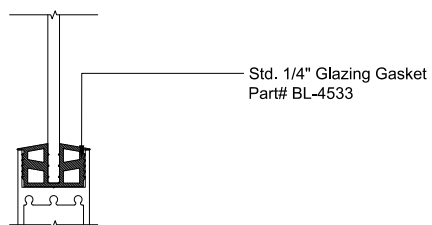

MAX SLIDER

SLIDING GLASS DOOR - MEDIUM STILE
FIXED PANEL (OXXO) | LEFT 90° INSIDE CORNER

X - SLIDER
O - FIX GLASS

MAX SLIDER

SLIDING GLASS DOOR – MEDIUM STILE
 SLIDING DOOR / FIXED PANEL (OXXO) | LEFT 90° INSIDE CORNER

X – SLIDER
 O – FIX GLASS

① HEAD (@FIXED)

MAX SLIDING DOORS (OXXO) SCALE: 6"=1'-0"

③ HEAD (@SLIDER)

MAX SLIDING DOORS (OXXO) SCALE: 6"=1'-0"

A OPTIONAL INFILLS

MAX SLIDING DOORS (OXXO) SCALE: 6"=1'-0"

② SILL (@FIXED)

MAX SLIDING DOORS (OXXO) SCALE: 6"=1'-0"

④ SILL (@SLIDER)

MAX SLIDING DOORS (OXXO) SCALE: 6"=1'-0"

5 HEAD (@SLIDER)

MAX SLIDING DOORS (OXXO) SCALE: 6"=1'-0"

7 HEAD (@FIXED)

MAX SLIDING DOORS (OXXO) SCALE: 6"=1'-0"