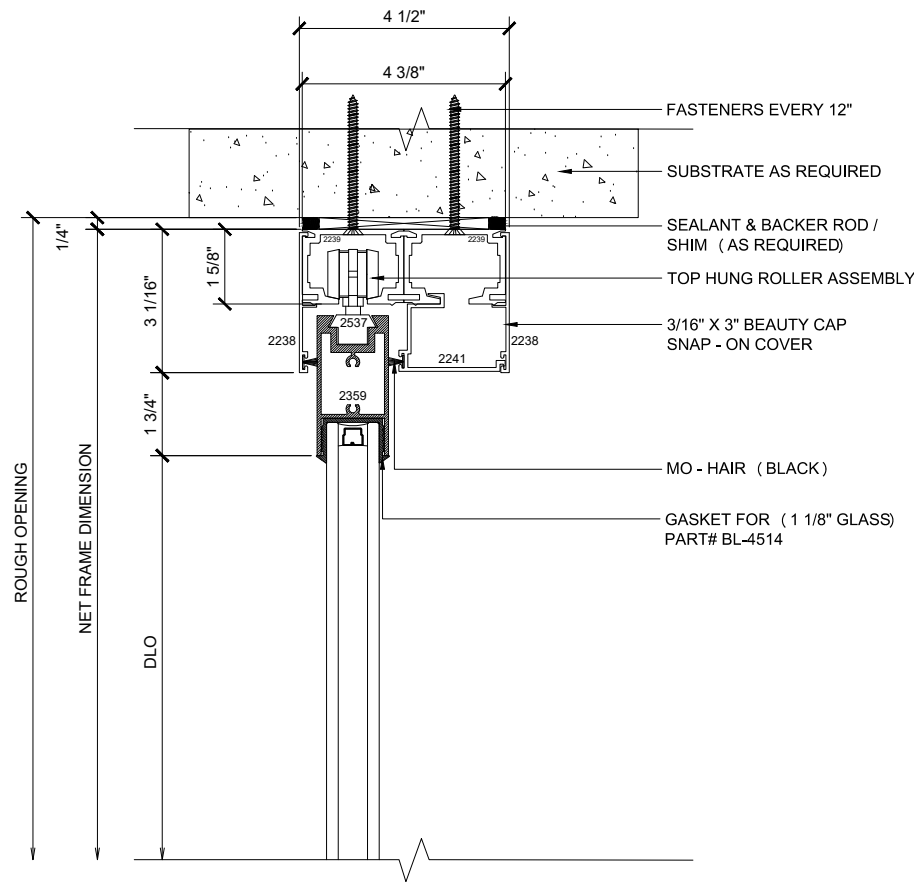

MAX SLIDER

SLIDING GLASS DOOR - MEDIUM STILE
FIXED PANEL (OXXO) | LEFT 90° INSIDE CORNER

X - SLIDER
O - FIX GLASS

MAX SLIDER

SLIDING GLASS DOOR – MEDIUM STILE
 SLIDING DOOR / FIXED PANEL (OXXO) | LEFT 90° INSIDE CORNER

X – SLIDER
 O – FIX GLASS

① HEAD (@FIXED)

MAX SLIDING DOORS (OXXO) SCALE: 6"=1'-0"

③ HEAD (@SLIDER)

MAX SLIDING DOORS (OXXO) SCALE: 6"=1'-0"

A OPTIONAL INFILLS

MAX SLIDING DOORS (OXXO) SCALE: 6"=1'-0"

② SILL (@FIXED)

MAX SLIDING DOORS (OXXO) SCALE: 6"=1'-0"

④ SILL (@SLIDER)

MAX SLIDING DOORS (OXXO) SCALE: 6"=1'-0"

5 HEAD (@SLIDER)

MAX SLIDING DOORS (OXXO) SCALE: 6"=1'-0"

7 HEAD (@FIXED)

MAX SLIDING DOORS (OXXO) SCALE: 6"=1'-0"

3 90° CORNER DETAIL

MAX SLIDING DOORS (OXXO) SCALE: 6"=1'-0"

4 90° CORNER DETAIL

MAX SLIDING DOORS (OXXO) SCALE: 6"=1'-0"

5 VERTICAL

MAX SLIDING DOORS (OXXO) SCALE: 6"=1'-0"

6 JAMB

MAX SLIDING DOORS (OXXO) SCALE: 6"=1'-0"