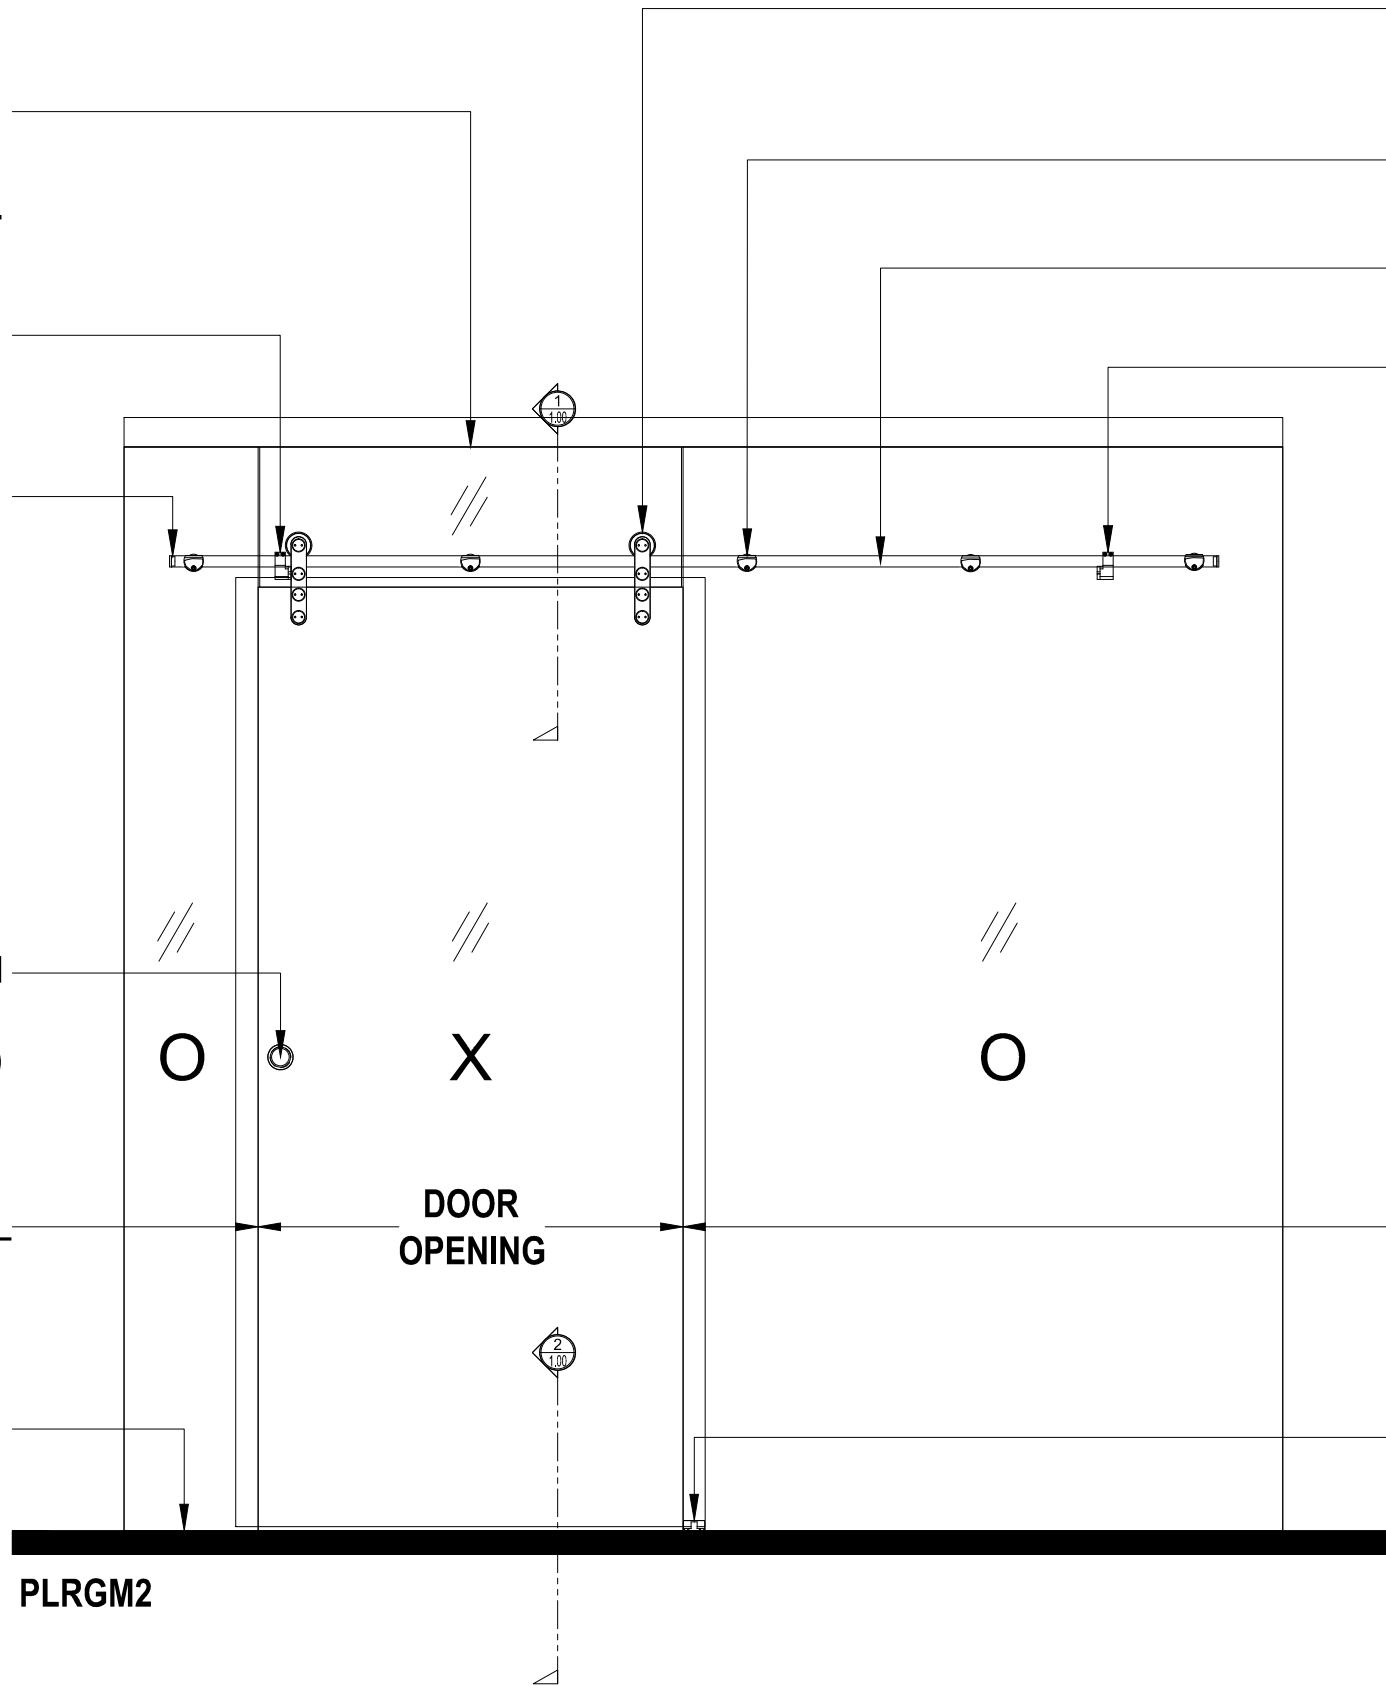

PLLSTOP
 LEFT HAND STOP

PLECAP
 END CAPS

PLSH
 SLIDING HANDLE (OPTIONAL)

EDGE OF WALL

FINISHED FLOOR

PLRGM2

DOOR OPENING

PLHDSR
 ANTI-LIFT SLIDING DOOR ROLLERS

PRLC
 GLASS MOUNT CLAMPS

PLTRACKFT
 SLIDING TRACK

PLRSTOP
 RIGHT HAND STOP

EDGE OF WALL

PLRDG
 FLOOR GUIDE

RUBY SLIDING GLASS DOOR SYSTEM

SLIDING GLASS DOOR
 SLIDING DOOR (OXO)
 X - SLIDER
 O - SIDELITE

① TOP ROLLER WITH FLUSH MOUNT GLASS FAB. (@SLIDER)

RUBY SLIDING DOORS (OXO) SCALE: 6"=1'-0"

③ SIDELITE TOP

RUBY SLIDING DOORS (OXO) SCALE: 6"=1'-0"

② SILL (@ SLIDER)

RUBY SLIDING DOORS (OXO) SCALE: 6"=1'-0"

④ SILL (@ SIDELITE)

RUBY SLIDING DOORS (OXO) SCALE: 6"=1'-0"