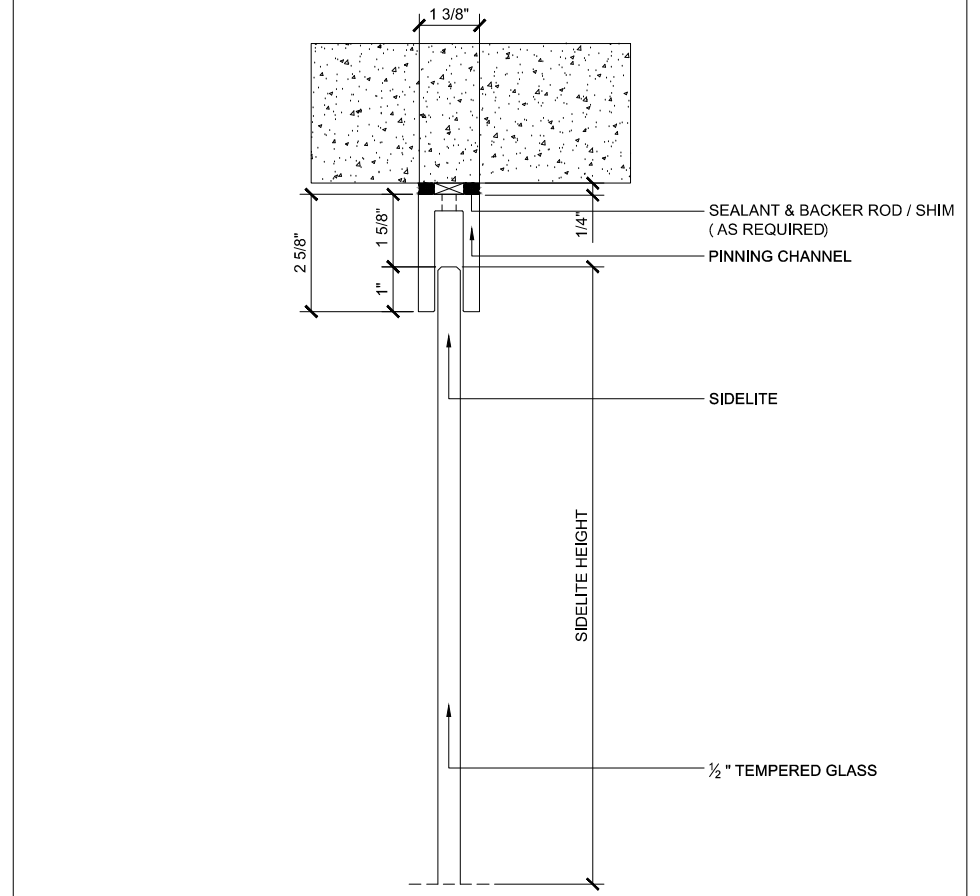

PRLC
 GLASS MOUNT CLAMPS

PLTRACKFT
 SLIDING TRACK

PLRSTOP
 RIGHT HAND STOP

EDGE OF WALL

PLRDG
 FLOOR GUIDE

RUBY SLIDING GLASS DOOR SYSTEM

SLIDING GLASS DOOR
 SLIDING DOOR (OXO)
 X - SLIDER
 O - SIDELITE

① TOP ROLLER WITH FLUSH MOUNT GLASS FAB. (@SLIDER)

RUBY SLIDING DOORS (OXO) SCALE: 6"=1'-0"

③ SIDELITE TOP

RUBY SLIDING DOORS (OXO) SCALE: 6"=1'-0"

② SILL (@ SLIDER)

RUBY SLIDING DOORS (OXO) SCALE: 6"=1'-0"

④ SILL (@ SIDELITE)

RUBY SLIDING DOORS (OXO) SCALE: 6"=1'-0"

(A) PLHDSR ANTI-LIFT TOP ROLLER
RUBY SLIDING DOORS (OXO) SCALE: 6"=1'-0"

(B) PLRC GLASS MOUNT CLAMP
RUBY SLIDING DOORS (OXO) SCALE: 6"=1'-0"

(C) PLLSTOP
RUBY SLIDING DOORS (OXO) SCALE: 6"=1'-0"

(D) RUBY SLIDING DOOR GUIDE
RUBY SLIDING DOORS (OXO) SCALE: 6"=1'-0"