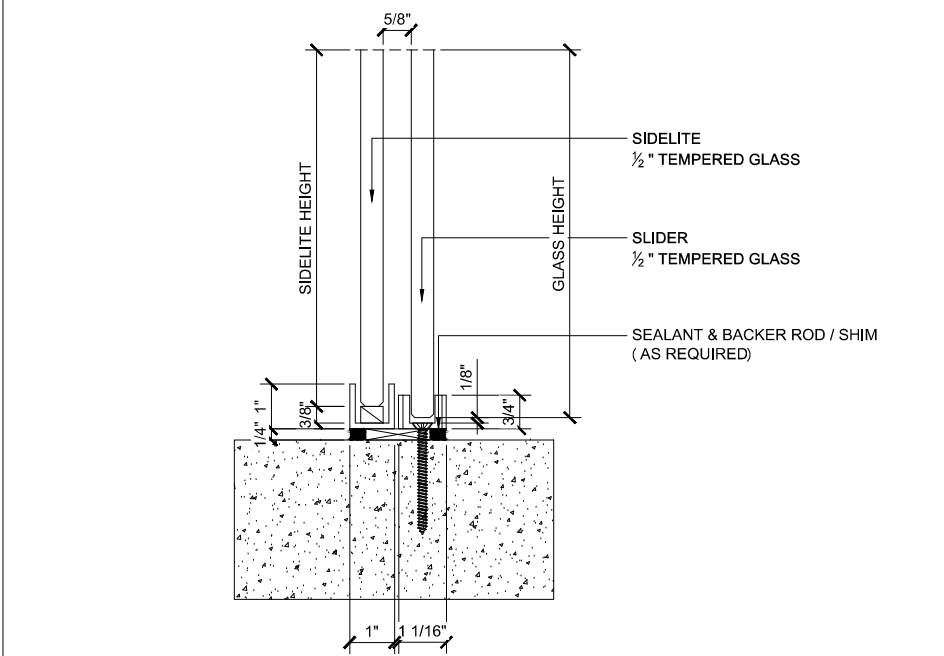

PRLC
 GLASS MOUNT CLAMPS

PLTRACKFT
 SLIDING TRACK

PLRSTOP
 RIGHT HAND STOP

EDGE OF WALL

PLRDG
 FLOOR GUIDE

RUBY SLIDING GLASS DOOR SYSTEM

SLIDING GLASS DOOR
 SLIDING DOOR (OXO)
 X - SLIDER
 O - SIDELITE

① TOP ROLLER WITH FLUSH MOUNT GLASS FAB. (@SLIDER)

RUBY SLIDING DOORS (OXO) SCALE: 6"=1'-0"

③ SIDELITE TOP

RUBY SLIDING DOORS (OXO) SCALE: 6"=1'-0"

② SILL (@ SLIDER)

RUBY SLIDING DOORS (OXO) SCALE: 6"=1'-0"

④ SILL (@ SIDELITE)

RUBY SLIDING DOORS (OXO) SCALE: 6"=1'-0"

(A) PLHDSR ANTI-LIFT TOP ROLLER
RUBY SLIDING DOORS (OXO) SCALE: 6"=1'-0"

(B) PLRC GLASS MOUNT CLAMP
RUBY SLIDING DOORS (OXO) SCALE: 6"=1'-0"

(C) PLLSTOP
RUBY SLIDING DOORS (OXO) SCALE: 6"=1'-0"

(D) RUBY SLIDING DOOR GUIDE
RUBY SLIDING DOORS (OXO) SCALE: 6"=1'-0"