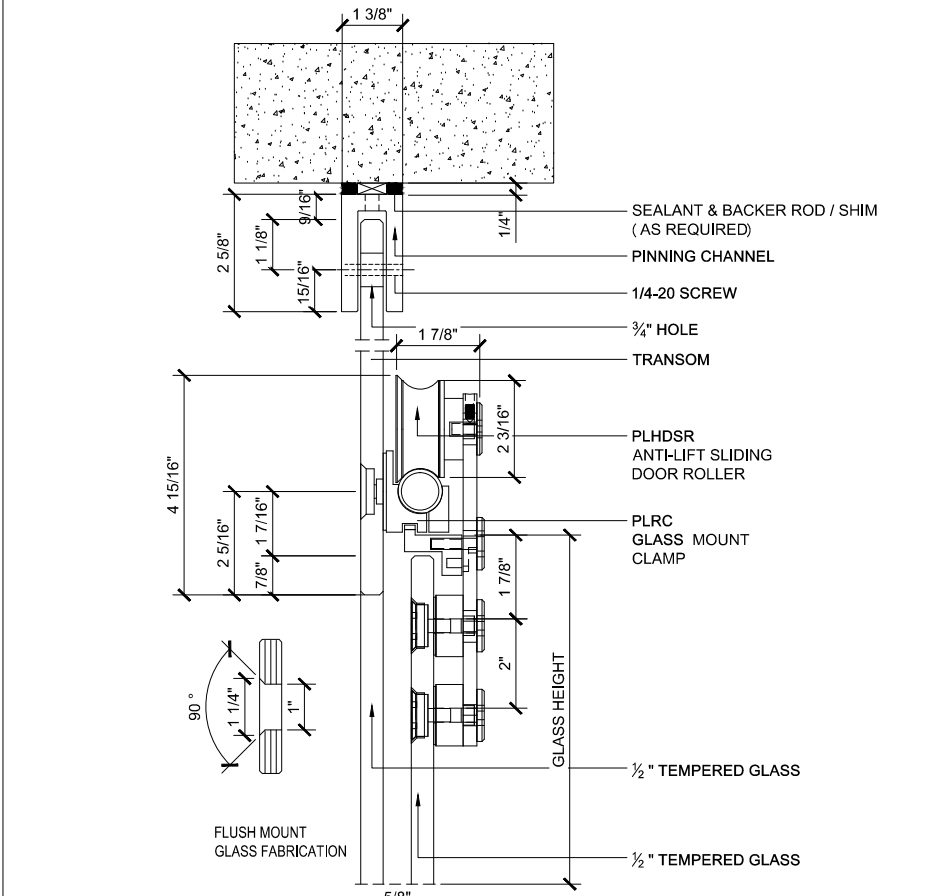

PRLC
 GLASS MOUNT CLAMPS

PLTRACKFT
 SLIDING TRACK

PLRSTOP
 RIGHT HAND STOP

EDGE OF WALL

PLRDG
 FLOOR GUIDE

RUBY SLIDING GLASS DOOR SYSTEM

SLIDING GLASS DOOR
 SLIDING DOOR (OXO)
 X - SLIDER
 O - SIDELITE

① TOP ROLLER WITH FLUSH MOUNT GLASS FAB. (@SLIDER)

RUBY SLIDING DOORS (OXO) SCALE: 6"=1'-0"

③ SIDELITE TOP

RUBY SLIDING DOORS (OXO) SCALE: 6"=1'-0"

② SILL (@ SLIDER)

RUBY SLIDING DOORS (OXO) SCALE: 6"=1'-0"

④ SILL (@ SIDELITE)

RUBY SLIDING DOORS (OXO) SCALE: 6"=1'-0"

(A) PLHDSR ANTI-LIFT TOP ROLLER
RUBY SLIDING DOORS (OXO) SCALE: 6"=1'-0"

(B) PLRC GLASS MOUNT CLAMP
RUBY SLIDING DOORS (OXO) SCALE: 6"=1'-0"

(C) PLLSTOP
RUBY SLIDING DOORS (OXO) SCALE: 6"=1'-0"

(D) RUBY SLIDING DOOR GUIDE
RUBY SLIDING DOORS (OXO) SCALE: 6"=1'-0"