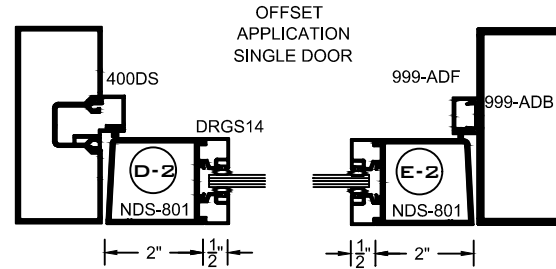

WIDE STILE DETAILS  
CENTER HUNG / OFFSET  
SCALE: 1 = 5.5

**MEDIUM STILE  
STOREFRONT  
DOORS**

**MDS-800 SERIES**

WIDE STILE DETAILS  
CENTER HUNG / OFFSET  
SCALE: 1 = 5.5

**WIDE STILE  
STOREFRONT  
DOORS**

**WDS-800 SERIES**

WIDE STILE DETAILS  
CENTER HUNG / OFFSET  
SCALE: 1 = 5.5