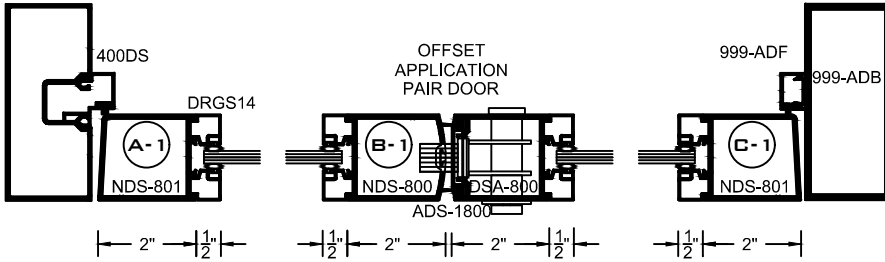

WIDE STILE DETAILS  
CENTER HUNG / OFFSET  
SCALE: 1 = 5.5

**MEDIUM STILE  
STOREFRONT  
DOORS**

**MDS-800 SERIES**

WIDE STILE DETAILS  
CENTER HUNG / OFFSET  
SCALE: 1 = 5.5

**WIDE STILE  
STOREFRONT  
DOORS**

**WDS-800 SERIES**

WIDE STILE DETAILS  
CENTER HUNG / OFFSET  
SCALE: 1 = 5.5