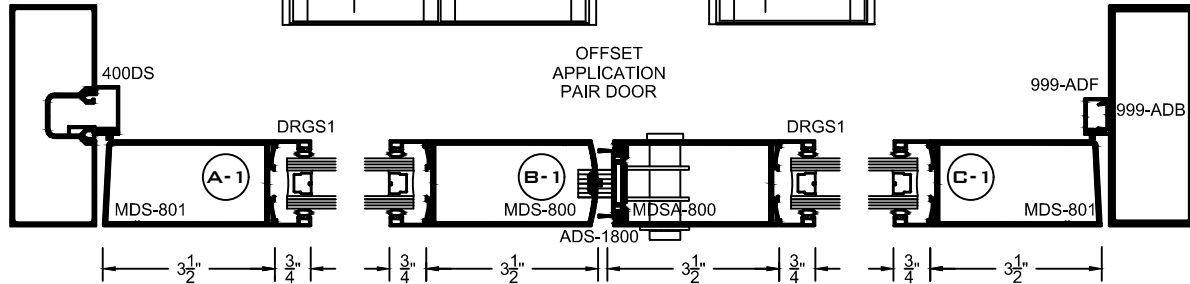

**DOOR GLASS STOPS**

**MUNTIN BARS**

**GLAZING SASH**

**MISCELLANEOUS DOOR MATERIAL**

**THRESHOLDS**

**BOTTOM RAILS/TOP RAILS**

**NARROW STILE  
STOREFRONT  
DOORS**

**NDS-800 SERIES**

WIDE STILE DETAILS  
CENTER HUNG / OFFSET  
SCALE: 1 = 5.5

**MEDIUM STILE  
STOREFRONT  
DOORS**

**MDS-800 SERIES**

WIDE STILE DETAILS  
CENTER HUNG / OFFSET  
SCALE: 1 = 5.5

**WIDE STILE  
STOREFRONT  
DOORS**

**WDS-800 SERIES**

WIDE STILE DETAILS  
CENTER HUNG / OFFSET  
SCALE: 1 = 5.5