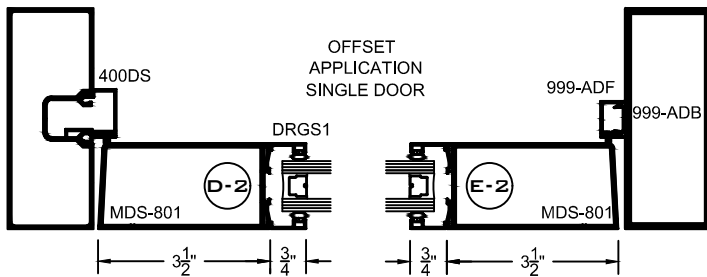

WIDE STILE DETAILS  
CENTER HUNG / OFFSET  
SCALE: 1 = 5.5

**MEDIUM STILE  
STOREFRONT  
DOORS**

**MDS-800 SERIES**

WIDE STILE DETAILS  
CENTER HUNG / OFFSET  
SCALE: 1 = 5.5

**WIDE STILE  
STOREFRONT  
DOORS**

**WDS-800 SERIES**

WIDE STILE DETAILS  
CENTER HUNG / OFFSET  
SCALE: 1 = 5.5