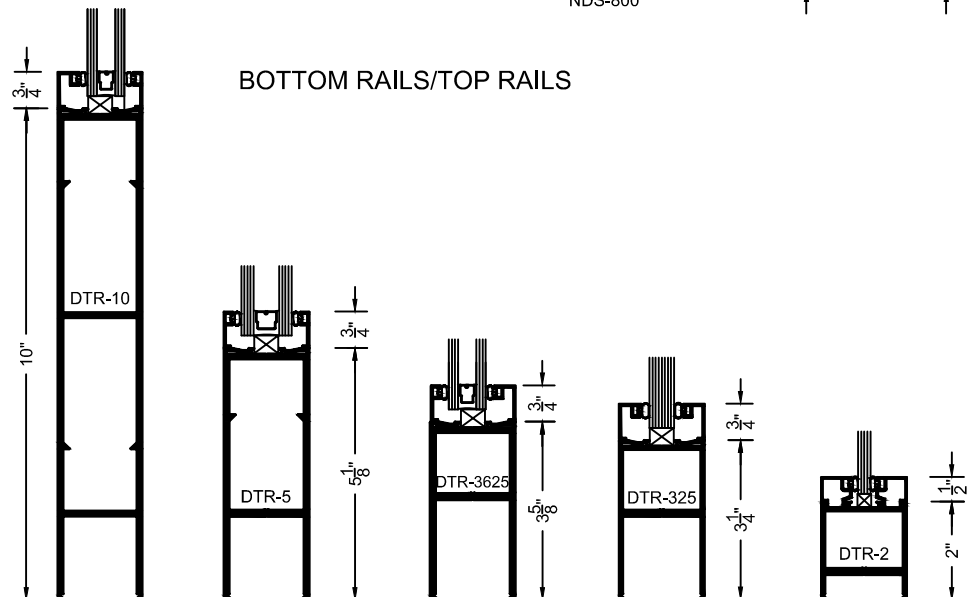

**DOOR GLASS STOPS**

**MUNTIN BARS**

**GLAZING SASH**

**MISCELLANEOUS DOOR MATERIAL**

**THRESHOLDS**

**BOTTOM RAILS/TOP RAILS**

**NARROW STILE  
STOREFRONT  
DOORS**

**NDS-800 SERIES**

WIDE STILE DETAILS  
CENTER HUNG / OFFSET  
SCALE: 1 = 5.5

**MEDIUM STILE  
STOREFRONT  
DOORS**

**MDS-800 SERIES**

WIDE STILE DETAILS  
CENTER HUNG / OFFSET  
SCALE: 1 = 5.5

**WIDE STILE  
STOREFRONT  
DOORS**

**WDS-800 SERIES**

WIDE STILE DETAILS  
CENTER HUNG / OFFSET  
SCALE: 1 = 5.5