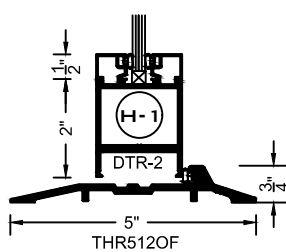

WIDE STILE DETAILS  
CENTER HUNG / OFFSET  
SCALE: 1 = 5.5

**MEDIUM STILE  
STOREFRONT  
DOORS**

**MDS-800 SERIES**

WIDE STILE DETAILS  
CENTER HUNG / OFFSET  
SCALE: 1 = 5.5

**WIDE STILE  
STOREFRONT  
DOORS**

**WDS-800 SERIES**

WIDE STILE DETAILS  
CENTER HUNG / OFFSET  
SCALE: 1 = 5.5