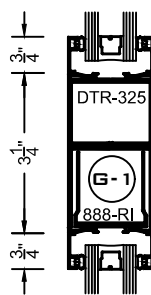

WIDE STILE DETAILS  
CENTER HUNG / OFFSET  
SCALE: 1 = 5.5

**MEDIUM STILE  
STOREFRONT  
DOORS**

**MDS-800 SERIES**

WIDE STILE DETAILS  
CENTER HUNG / OFFSET  
SCALE: 1 = 5.5

**WIDE STILE  
STOREFRONT  
DOORS**

**WDS-800 SERIES**

WIDE STILE DETAILS  
CENTER HUNG / OFFSET  
SCALE: 1 = 5.5