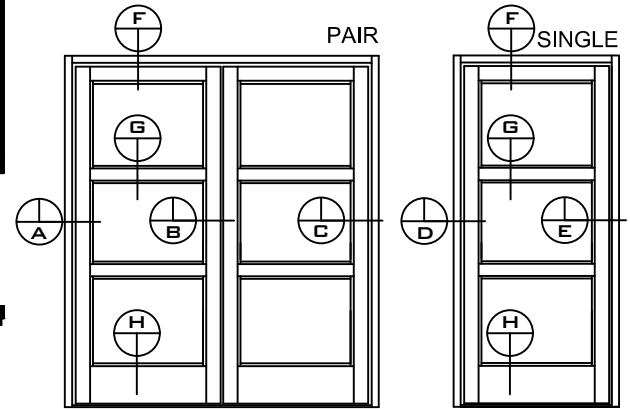

**DOOR GLASS STOPS**

**MUNTIN BARS**

**GLAZING SASH**

**MISCELLANEOUS DOOR MATERIAL**

**THRESHOLDS**

**BOTTOM RAILS/TOP RAILS**

**NARROW STILE  
STOREFRONT  
DOORS**

**NDS-800 SERIES**

WIDE STILE DETAILS  
CENTER HUNG / OFFSET  
SCALE: 1 = 5.5

**MEDIUM STILE  
STOREFRONT  
DOORS**

**MDS-800 SERIES**

WIDE STILE DETAILS  
CENTER HUNG / OFFSET  
SCALE: 1 = 5.5

**WIDE STILE  
STOREFRONT  
DOORS**

**WDS-800 SERIES**

WIDE STILE DETAILS  
CENTER HUNG / OFFSET  
SCALE: 1 = 5.5