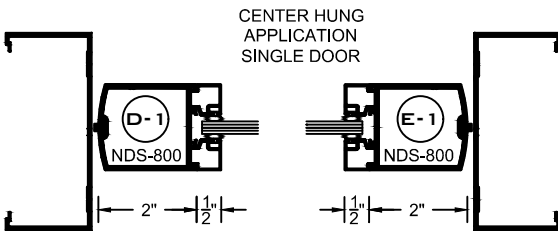

WIDE STILE DETAILS  
CENTER HUNG / OFFSET  
SCALE: 1 = 5.5

**MEDIUM STILE  
STOREFRONT  
DOORS**

**MDS-800 SERIES**

WIDE STILE DETAILS  
CENTER HUNG / OFFSET  
SCALE: 1 = 5.5

**WIDE STILE  
STOREFRONT  
DOORS**

**WDS-800 SERIES**

WIDE STILE DETAILS  
CENTER HUNG / OFFSET  
SCALE: 1 = 5.5