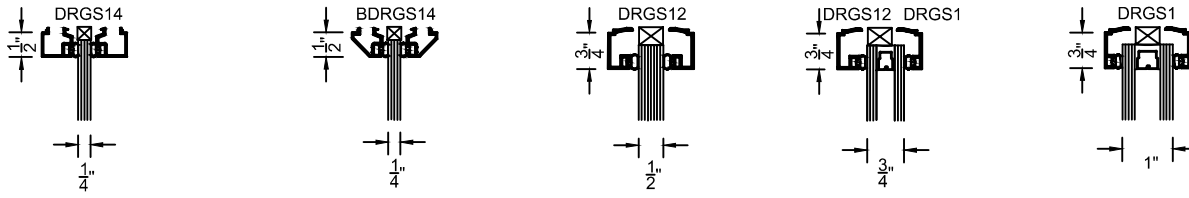

**DOOR GLASS STOPS**

**MUNTIN BARS**

**GLAZING SASH**

**MISCELLANEOUS DOOR MATERIAL**

**THRESHOLDS**

**BOTTOM RAILS/TOP RAILS**

**NARROW STILE  
STOREFRONT  
DOORS**

**NDS-800 SERIES**

WIDE STILE DETAILS  
CENTER HUNG / OFFSET  
SCALE: 1 = 5.5

**MEDIUM STILE  
STOREFRONT  
DOORS**

**MDS-800 SERIES**

WIDE STILE DETAILS  
CENTER HUNG / OFFSET  
SCALE: 1 = 5.5

**WIDE STILE  
STOREFRONT  
DOORS**

**WDS-800 SERIES**

WIDE STILE DETAILS  
CENTER HUNG / OFFSET  
SCALE: 1 = 5.5