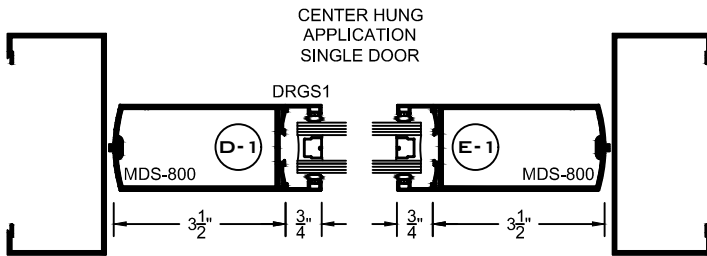

WIDE STILE DETAILS  
CENTER HUNG / OFFSET  
SCALE: 1 = 5.5

**MEDIUM STILE  
STOREFRONT  
DOORS**

**MDS-800 SERIES**

WIDE STILE DETAILS  
CENTER HUNG / OFFSET  
SCALE: 1 = 5.5

**WIDE STILE  
STOREFRONT  
DOORS**

**WDS-800 SERIES**

WIDE STILE DETAILS  
CENTER HUNG / OFFSET  
SCALE: 1 = 5.5