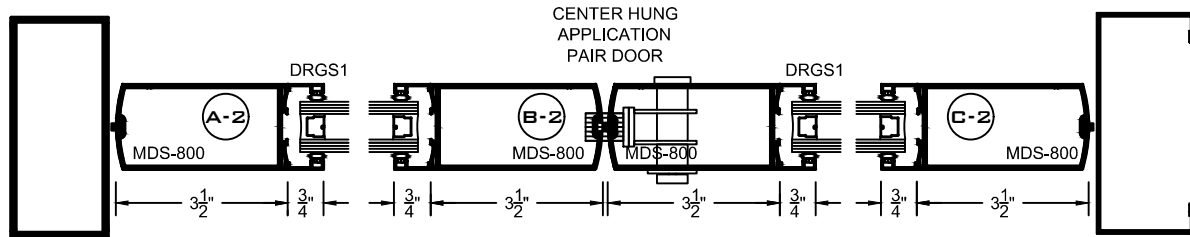

WIDE STILE DETAILS  
CENTER HUNG / OFFSET  
SCALE: 1 = 5.5

**MEDIUM STILE  
STOREFRONT  
DOORS**

**MDS-800 SERIES**

WIDE STILE DETAILS  
CENTER HUNG / OFFSET  
SCALE: 1 = 5.5

**WIDE STILE  
STOREFRONT  
DOORS**

**WDS-800 SERIES**

WIDE STILE DETAILS  
CENTER HUNG / OFFSET  
SCALE: 1 = 5.5