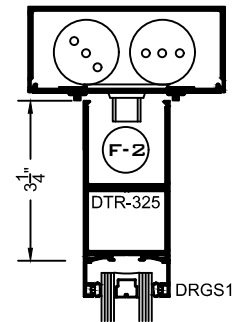

WIDE STILE DETAILS  
CENTER HUNG / OFFSET  
SCALE: 1 = 5.5

**MEDIUM STILE  
STOREFRONT  
DOORS**

**MDS-800 SERIES**

WIDE STILE DETAILS  
CENTER HUNG / OFFSET  
SCALE: 1 = 5.5

**WIDE STILE  
STOREFRONT  
DOORS**

**WDS-800 SERIES**

WIDE STILE DETAILS  
CENTER HUNG / OFFSET  
SCALE: 1 = 5.5