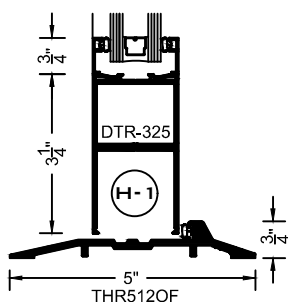

WIDE STILE DETAILS  
CENTER HUNG / OFFSET  
SCALE: 1 = 5.5

**MEDIUM STILE  
STOREFRONT  
DOORS**

**MDS-800 SERIES**

WIDE STILE DETAILS  
CENTER HUNG / OFFSET  
SCALE: 1 = 5.5

**WIDE STILE  
STOREFRONT  
DOORS**

**WDS-800 SERIES**

WIDE STILE DETAILS  
CENTER HUNG / OFFSET  
SCALE: 1 = 5.5