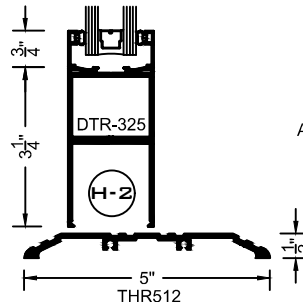

WIDE STILE DETAILS  
CENTER HUNG / OFFSET  
SCALE: 1 = 5.5

**MEDIUM STILE  
STOREFRONT  
DOORS**

**MDS-800 SERIES**

WIDE STILE DETAILS  
CENTER HUNG / OFFSET  
SCALE: 1 = 5.5

**WIDE STILE  
STOREFRONT  
DOORS**

**WDS-800 SERIES**

WIDE STILE DETAILS  
CENTER HUNG / OFFSET  
SCALE: 1 = 5.5