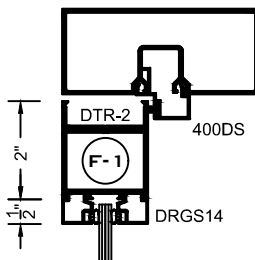

WIDE STILE DETAILS  
CENTER HUNG / OFFSET  
SCALE: 1 = 5.5

**MEDIUM STILE  
STOREFRONT  
DOORS**

**MDS-800 SERIES**

WIDE STILE DETAILS  
CENTER HUNG / OFFSET  
SCALE: 1 = 5.5

**WIDE STILE  
STOREFRONT  
DOORS**

**WDS-800 SERIES**

WIDE STILE DETAILS  
CENTER HUNG / OFFSET  
SCALE: 1 = 5.5