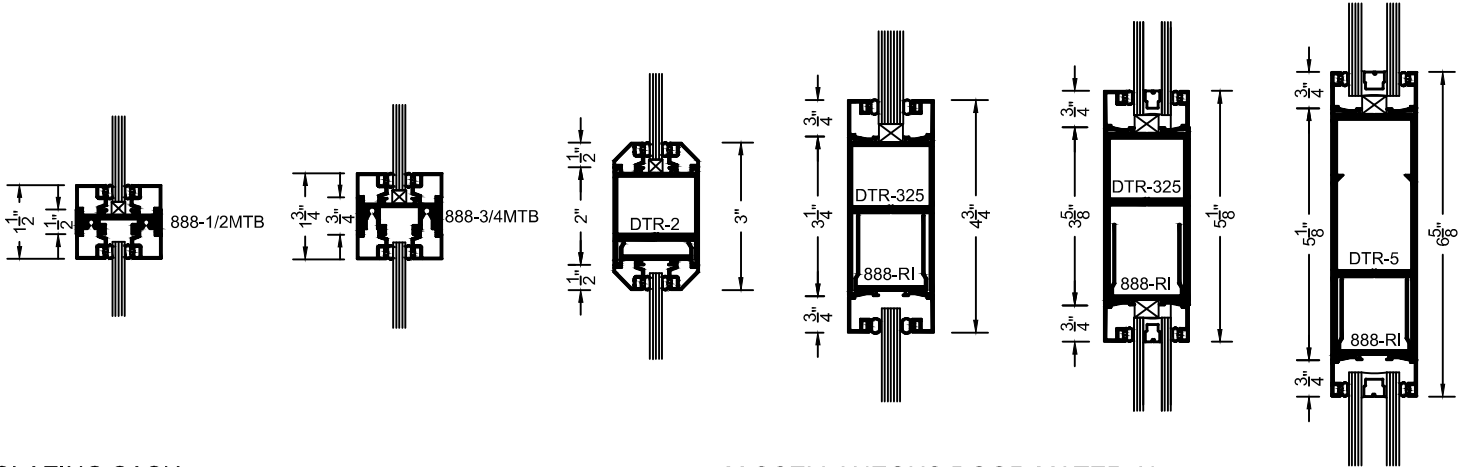

**DOOR GLASS STOPS**

**MUNTIN BARS**

**GLAZING SASH**

**MISCELLANEOUS DOOR MATERIAL**

**THRESHOLDS**

**BOTTOM RAILS/TOP RAILS**

**NARROW STILE  
STOREFRONT  
DOORS**

**NDS-800 SERIES**

WIDE STILE DETAILS  
CENTER HUNG / OFFSET  
SCALE: 1 = 5.5

**MEDIUM STILE  
STOREFRONT  
DOORS**

**MDS-800 SERIES**

WIDE STILE DETAILS  
CENTER HUNG / OFFSET  
SCALE: 1 = 5.5

**WIDE STILE  
STOREFRONT  
DOORS**

**WDS-800 SERIES**

WIDE STILE DETAILS  
CENTER HUNG / OFFSET  
SCALE: 1 = 5.5