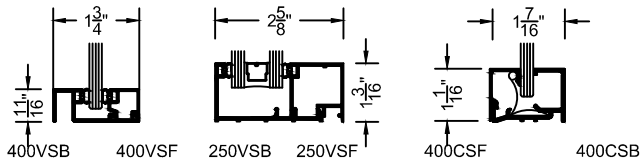

GLAZING SASH