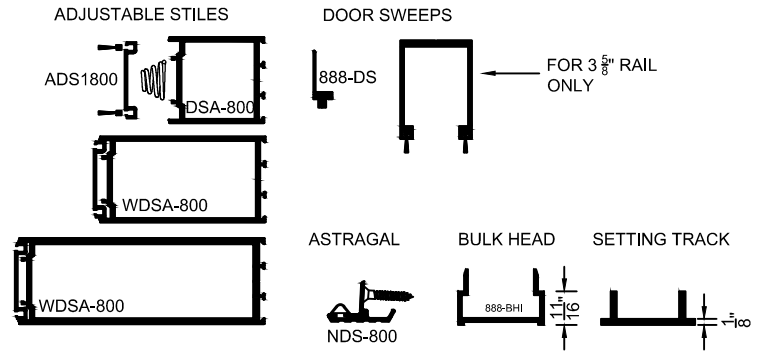

**DOOR GLASS STOPS**

**MUNTIN BARS**

**GLAZING SASH**

**MISCELLANEOUS DOOR MATERIAL**

**THRESHOLDS**

**BOTTOM RAILS/TOP RAILS**

**NARROW STILE  
STOREFRONT  
DOORS**

**NDS-800 SERIES**

WIDE STILE DETAILS  
CENTER HUNG / OFFSET  
SCALE: 1 = 5.5

**MEDIUM STILE  
STOREFRONT  
DOORS**

**MDS-800 SERIES**

WIDE STILE DETAILS  
CENTER HUNG / OFFSET  
SCALE: 1 = 5.5

**WIDE STILE  
STOREFRONT  
DOORS**

**WDS-800 SERIES**

WIDE STILE DETAILS  
CENTER HUNG / OFFSET  
SCALE: 1 = 5.5