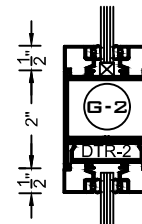

WIDE STILE DETAILS  
CENTER HUNG / OFFSET  
SCALE: 1 = 5.5

**MEDIUM STILE  
STOREFRONT  
DOORS**

**MDS-800 SERIES**

WIDE STILE DETAILS  
CENTER HUNG / OFFSET  
SCALE: 1 = 5.5

**WIDE STILE  
STOREFRONT  
DOORS**

**WDS-800 SERIES**

WIDE STILE DETAILS  
CENTER HUNG / OFFSET  
SCALE: 1 = 5.5