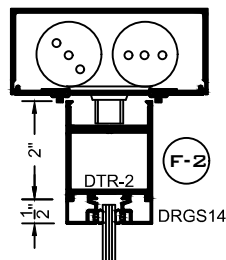

WIDE STILE DETAILS  
CENTER HUNG / OFFSET  
SCALE: 1 = 5.5

**MEDIUM STILE  
STOREFRONT  
DOORS**

**MDS-800 SERIES**

WIDE STILE DETAILS  
CENTER HUNG / OFFSET  
SCALE: 1 = 5.5

**WIDE STILE  
STOREFRONT  
DOORS**

**WDS-800 SERIES**

WIDE STILE DETAILS  
CENTER HUNG / OFFSET  
SCALE: 1 = 5.5