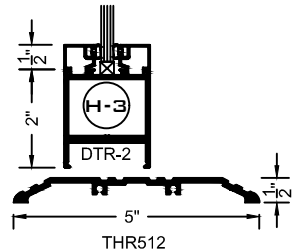

WIDE STILE DETAILS  
CENTER HUNG / OFFSET  
SCALE: 1 = 5.5

**MEDIUM STILE  
STOREFRONT  
DOORS**

**MDS-800 SERIES**

WIDE STILE DETAILS  
CENTER HUNG / OFFSET  
SCALE: 1 = 5.5

**WIDE STILE  
STOREFRONT  
DOORS**

**WDS-800 SERIES**

WIDE STILE DETAILS  
CENTER HUNG / OFFSET  
SCALE: 1 = 5.5