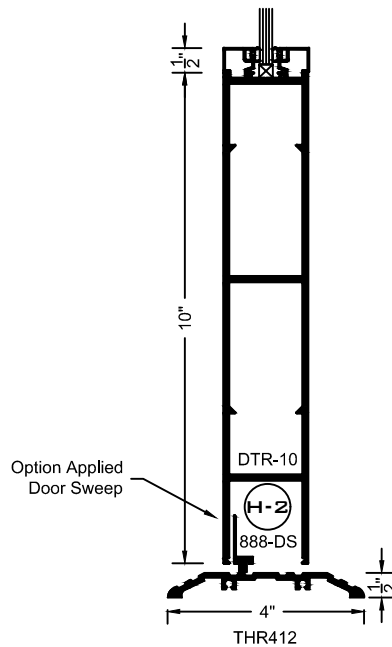

**DOOR GLASS STOPS**

**MUNTIN BARS**

**GLAZING SASH**

**MISCELLANEOUS DOOR MATERIAL**

**THRESHOLDS**

**BOTTOM RAILS/TOP RAILS**

**NARROW STILE  
STOREFRONT  
DOORS**

**NDS-800 SERIES**

WIDE STILE DETAILS  
CENTER HUNG / OFFSET  
SCALE: 1 = 5.5

**MEDIUM STILE  
STOREFRONT  
DOORS**

**MDS-800 SERIES**

WIDE STILE DETAILS  
CENTER HUNG / OFFSET  
SCALE: 1 = 5.5

**WIDE STILE  
STOREFRONT  
DOORS**

**WDS-800 SERIES**

WIDE STILE DETAILS  
CENTER HUNG / OFFSET  
SCALE: 1 = 5.5