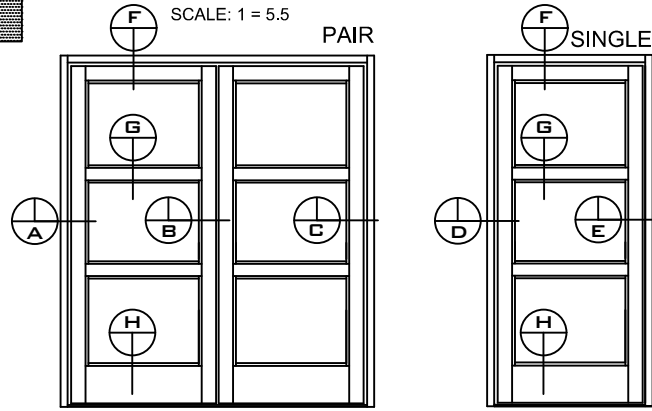

WIDE STILE DETAILS  
CENTER HUNG / OFFSET  
SCALE: 1 = 5.5

**MEDIUM STILE  
STOREFRONT  
DOORS**

**MDS-800 SERIES**

WIDE STILE DETAILS  
CENTER HUNG / OFFSET  
SCALE: 1 = 5.5

**WIDE STILE  
STOREFRONT  
DOORS**

**WDS-800 SERIES**

WIDE STILE DETAILS  
CENTER HUNG / OFFSET  
SCALE: 1 = 5.5