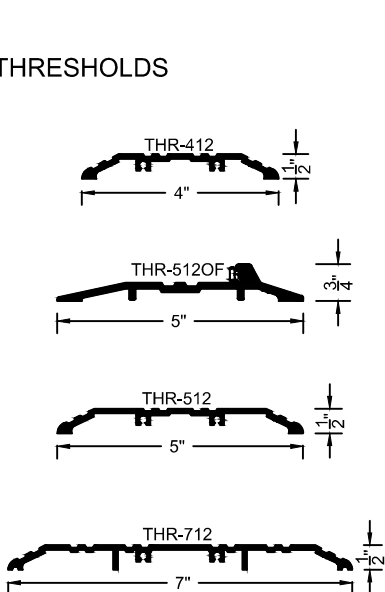

THRESHOLDS