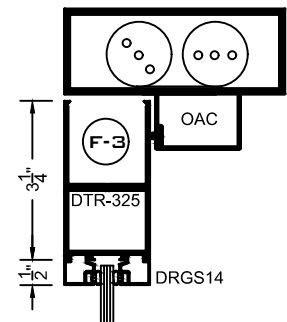

WIDE STILE DETAILS  
CENTER HUNG / OFFSET  
SCALE: 1 = 5.5

**MEDIUM STILE  
STOREFRONT  
DOORS**

**MDS-800 SERIES**

WIDE STILE DETAILS  
CENTER HUNG / OFFSET  
SCALE: 1 = 5.5

**WIDE STILE  
STOREFRONT  
DOORS**

**WDS-800 SERIES**

WIDE STILE DETAILS  
CENTER HUNG / OFFSET  
SCALE: 1 = 5.5