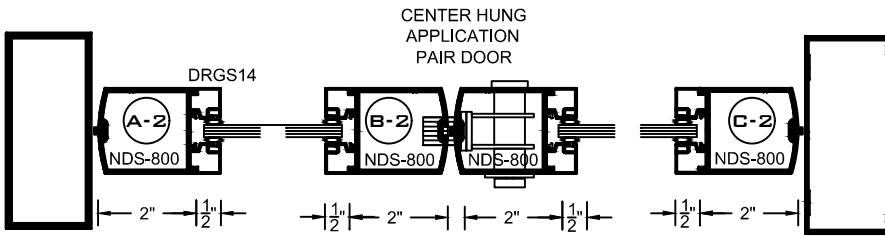

WIDE STILE DETAILS  
CENTER HUNG / OFFSET  
SCALE: 1 = 5.5

**MEDIUM STILE  
STOREFRONT  
DOORS**

**MDS-800 SERIES**

WIDE STILE DETAILS  
CENTER HUNG / OFFSET  
SCALE: 1 = 5.5

**WIDE STILE  
STOREFRONT  
DOORS**

**WDS-800 SERIES**

WIDE STILE DETAILS  
CENTER HUNG / OFFSET  
SCALE: 1 = 5.5