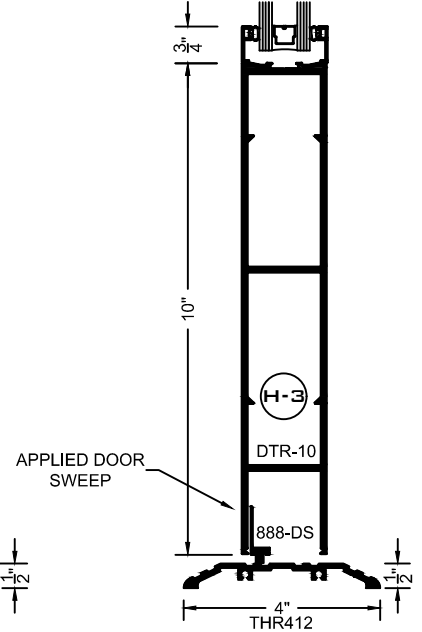

WIDE STILE DETAILS  
CENTER HUNG / OFFSET  
SCALE: 1 = 5.5

**MEDIUM STILE  
STOREFRONT  
DOORS**

**MDS-800 SERIES**

WIDE STILE DETAILS  
CENTER HUNG / OFFSET  
SCALE: 1 = 5.5

**WIDE STILE  
STOREFRONT  
DOORS**

**WDS-800 SERIES**

WIDE STILE DETAILS  
CENTER HUNG / OFFSET  
SCALE: 1 = 5.5