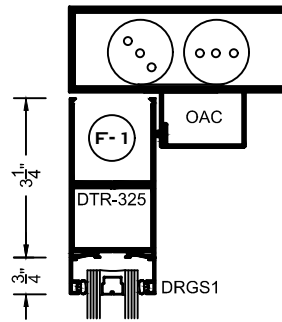

WIDE STILE DETAILS  
CENTER HUNG / OFFSET  
SCALE: 1 = 5.5

**MEDIUM STILE  
STOREFRONT  
DOORS**

**MDS-800 SERIES**

WIDE STILE DETAILS  
CENTER HUNG / OFFSET  
SCALE: 1 = 5.5

**WIDE STILE  
STOREFRONT  
DOORS**

**WDS-800 SERIES**

WIDE STILE DETAILS  
CENTER HUNG / OFFSET  
SCALE: 1 = 5.5