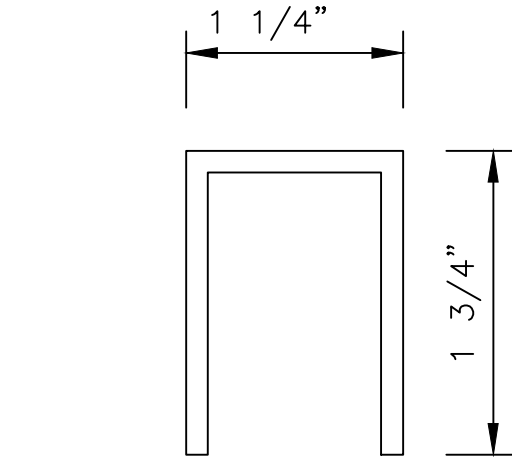

SIDELITE: VERTICAL SECTION

SIDELITE U-CHANNEL

PRL GLASS
SYSTEMS
INC.

* FINISHES AVAILABLE :
8 POLISHED & # 4 SATIN
STAINLESS
US3 POLISHED & US4 SATIN
BRASS (NON LACQUER
COATED)
US10B
ANODIZED PAINTED

SIDELITE U-CHANNEL