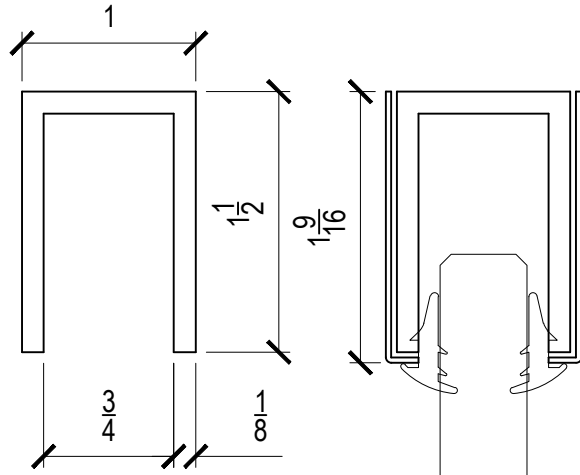

SIDELITE U-CHANNEL

PRL GLASS
SYSTEMS
INC.

* FINISHES AVAILABLE :
8 POLISHED & # 4 SATIN
STAINLESS
US3 POLISHED & US4 SATIN
BRASS (NON LACQUER
COATED)
US10B
ANODIZED PAINTED

1 X 1 1/2"

1 X 1

SIDELITE: VERTICAL SECTION