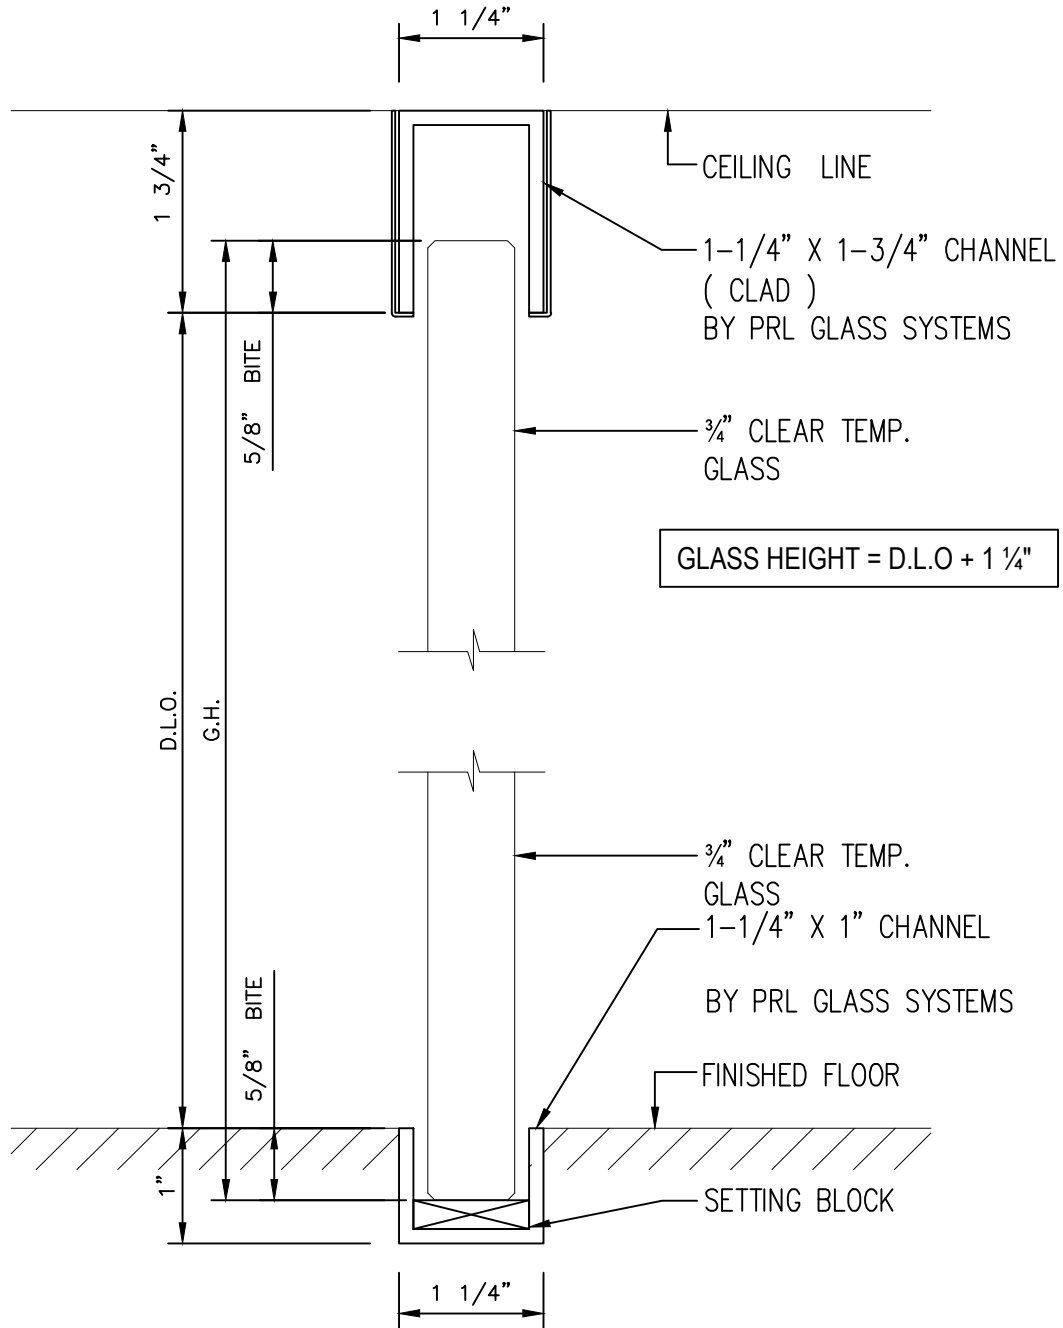

SIDELITE U-CHANNEL

PRL GLASS
SYSTEMS
INC.

* FINISHES AVAILABLE :
8 POLISHED & # 4 SATIN
STAINLESS
US3 POLISHED & US4 SATIN
BRASS (NON LACQUER
COATED)
US10B
ANODIZED PAINTED

1 X 1 1/2"

1 X 1

SIDELITE: VERTICAL SECTION

SIDELITE: VERTICAL SECTION

SIDELITE U-CHANNEL

PRL GLASS
SYSTEMS
INC.

* FINISHES AVAILABLE :
8 POLISHED & # 4 SATIN
STAINLESS
US3 POLISHED & US4 SATIN
BRASS (NON LACQUER
COATED)
US10B
ANODIZED PAINTED

SIDELITE U-CHANNEL