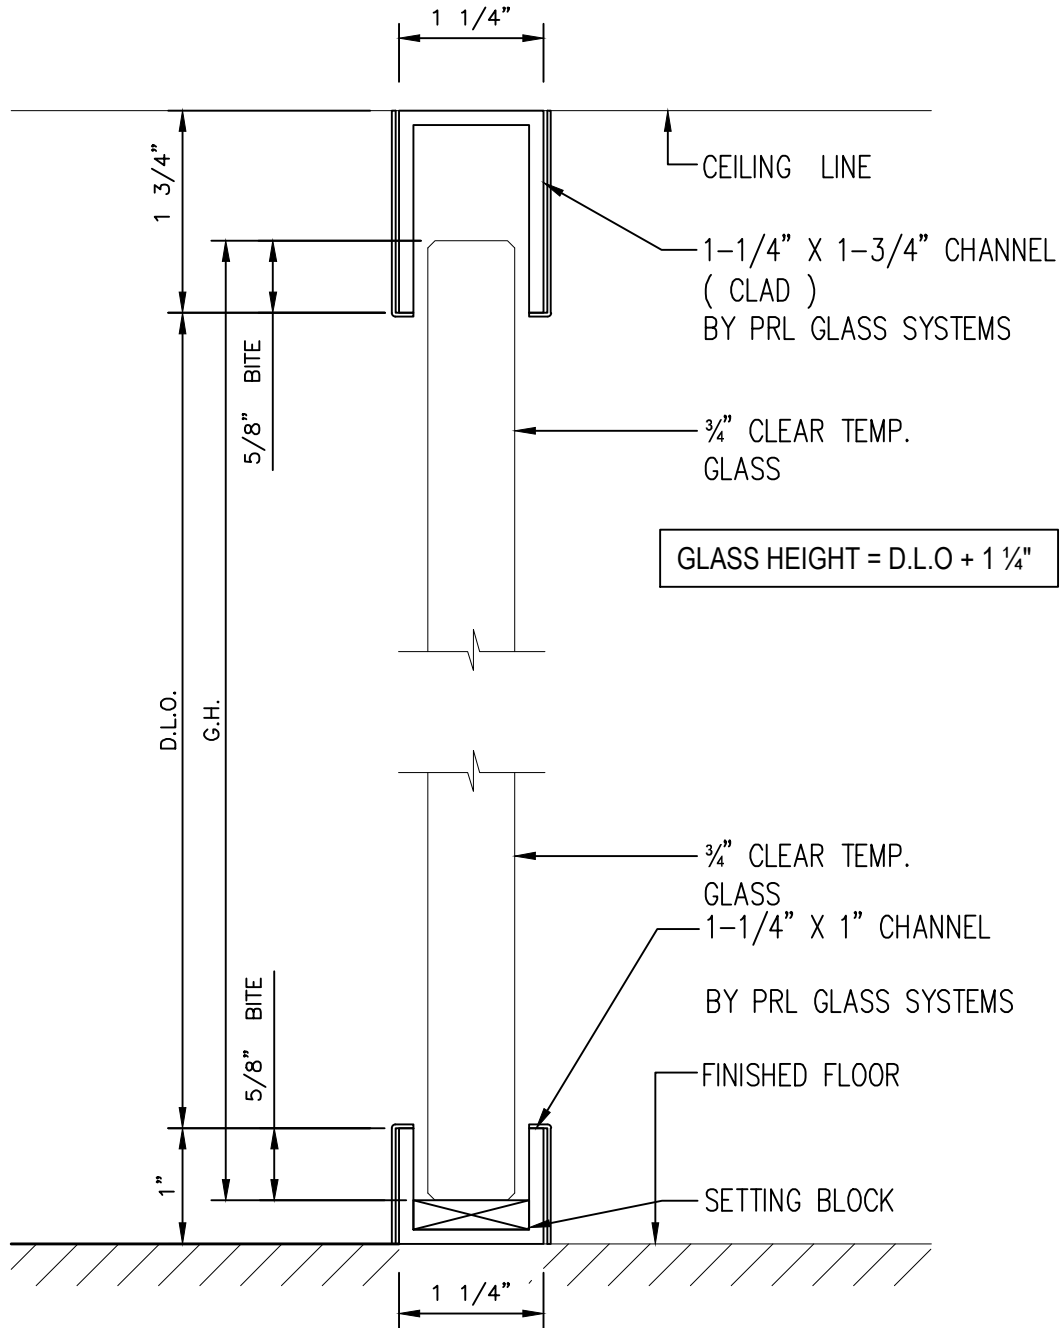

SIDELITE U-CHANNEL

PRL GLASS
SYSTEMS
INC.

* FINISHES AVAILABLE :
8 POLISHED & # 4 SATIN
STAINLESS
US3 POLISHED & US4 SATIN
BRASS (NON LACQUER
COATED)
US10B
ANODIZED PAINTED

1 X 1 1/2"

1 X 1

SIDELITE: VERTICAL SECTION

SIDELITE: VERTICAL SECTION

SIDELITE U-CHANNEL

PRL GLASS
SYSTEMS
INC.

* FINISHES AVAILABLE :
8 POLISHED & # 4 SATIN
STAINLESS
US3 POLISHED & US4 SATIN
BRASS (NON LACQUER
COATED)
US10B
ANODIZED PAINTED

SIDELITE U-CHANNEL