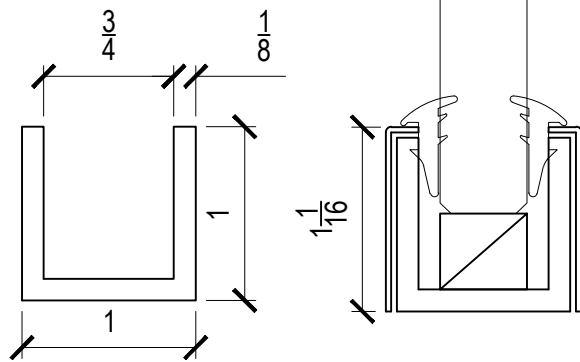

SIDELITE U-CHANNEL

PRL GLASS
SYSTEMS
INC.

* FINISHES AVAILABLE :
8 POLISHED & # 4 SATIN
STAINLESS
US3 POLISHED & US4 SATIN
BRASS (NON LACQUER
COATED)
US10B
ANODIZED PAINTED

1 X 1 1/2"

1 X 1

SIDELITE: VERTICAL SECTION