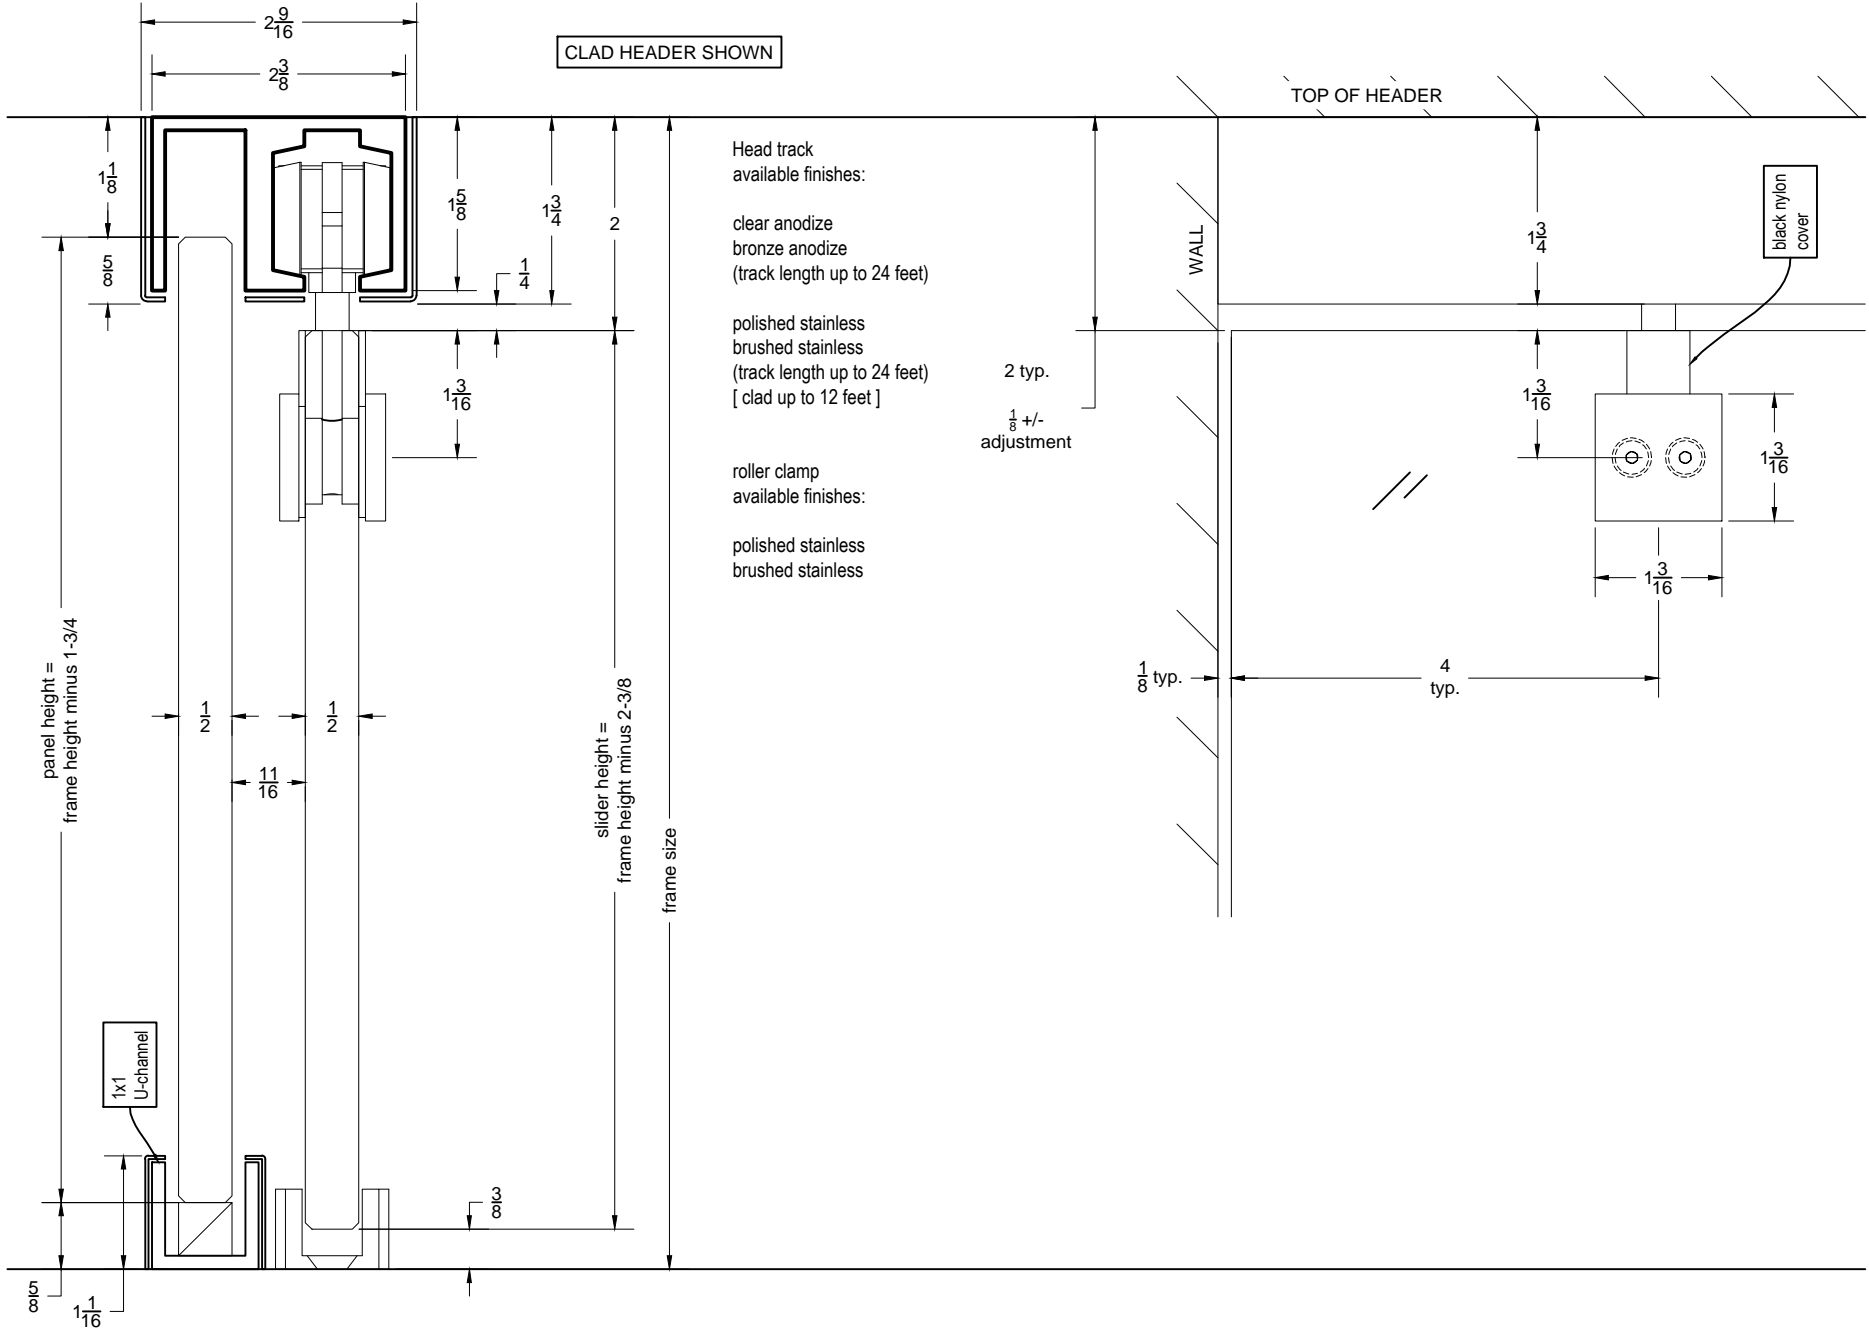

Petite S - top hung sliding system PX

Petite S - top hung sliding system OX

Petite S - top hung sliding system

Petite S - top hung sliding system

roller clamp
available finishes:

polished stainless
brushed stainless

For 3/8 and 1/2 glass