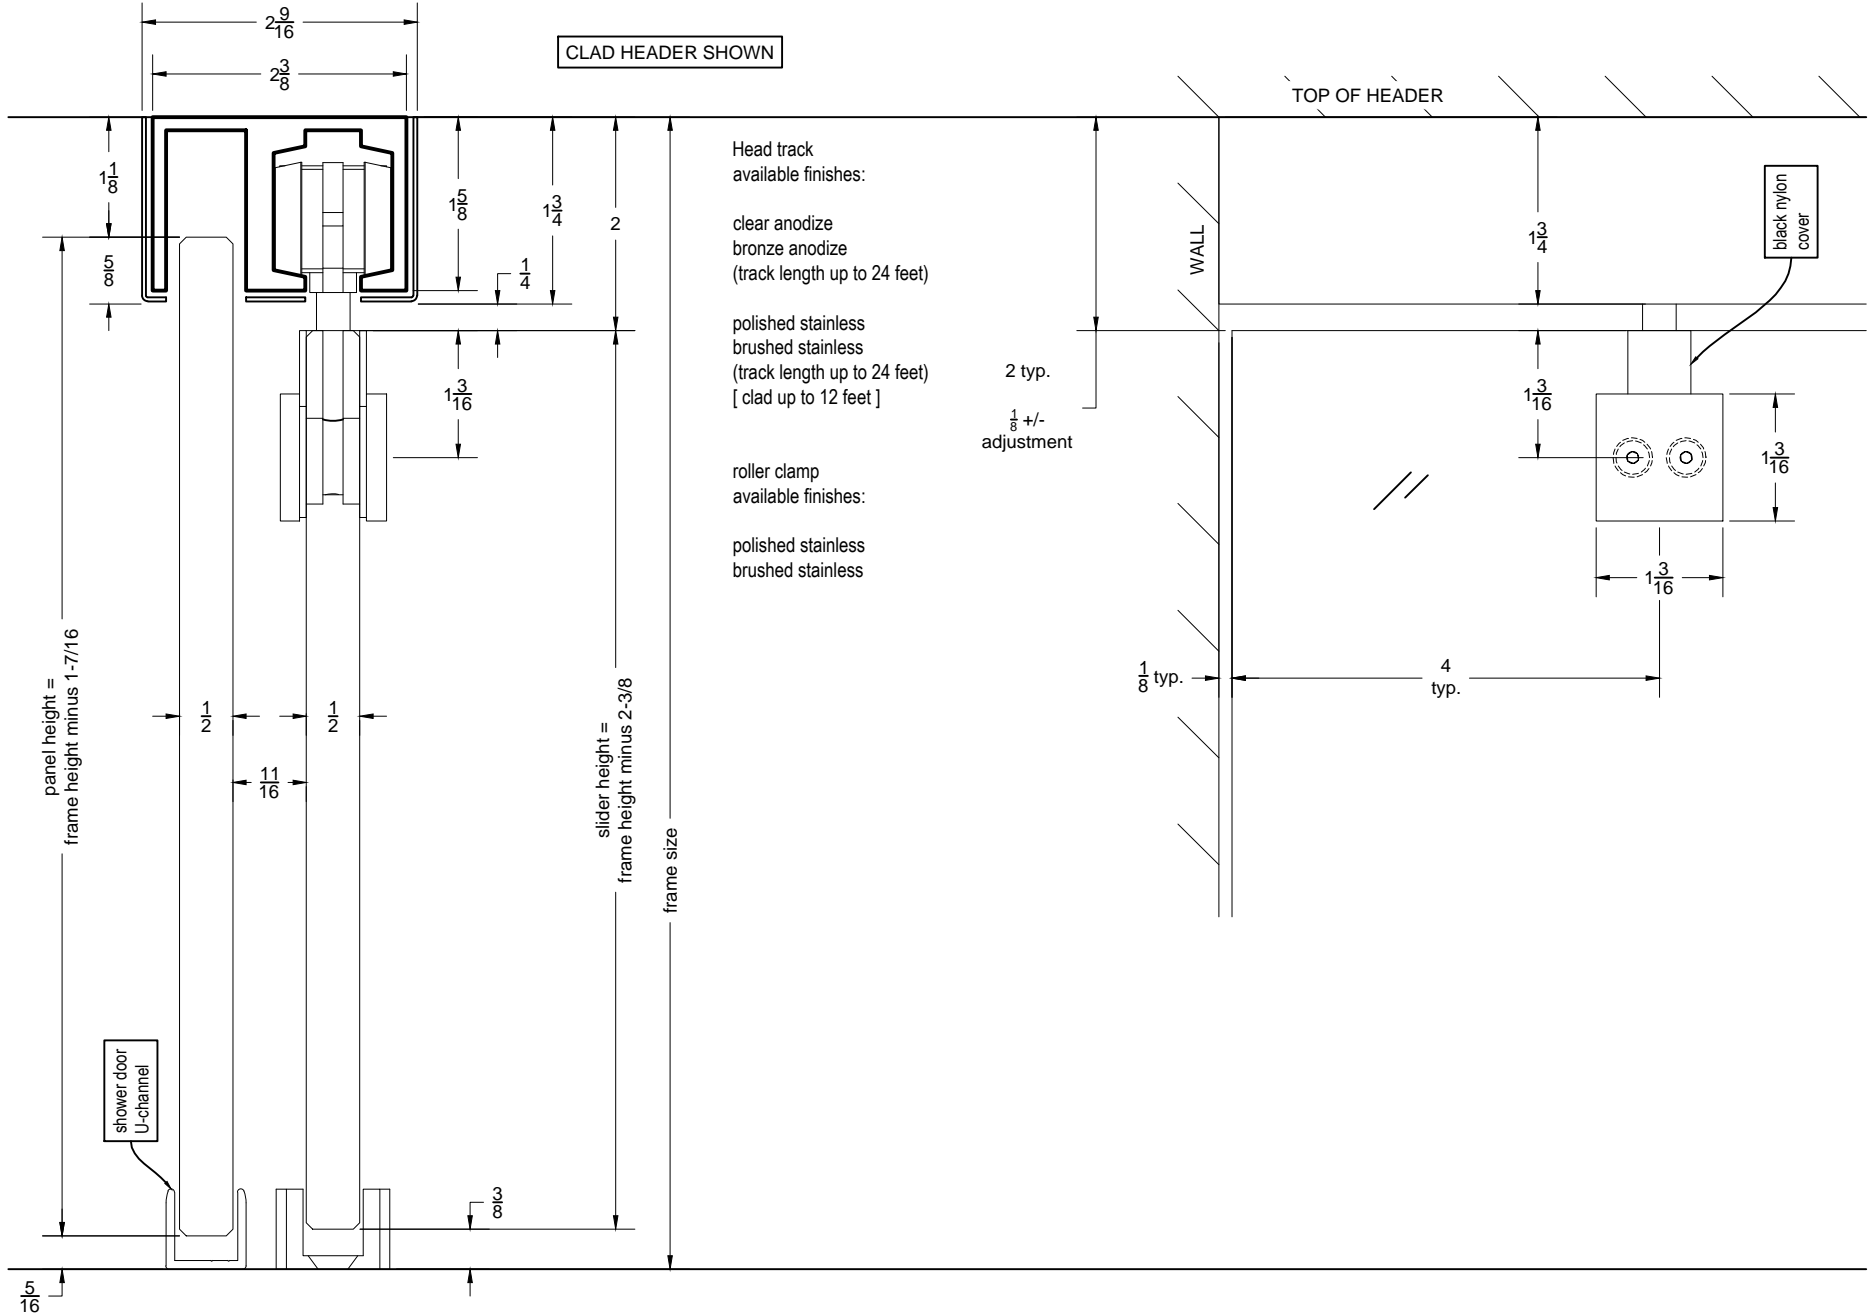

Petite S - top hung sliding system PX

Petite S - top hung sliding system OX

Petite S - top hung sliding system

Petite S - top hung sliding system

roller clamp
available finishes:

polished stainless
brushed stainless

For 3/8 and 1/2 glass