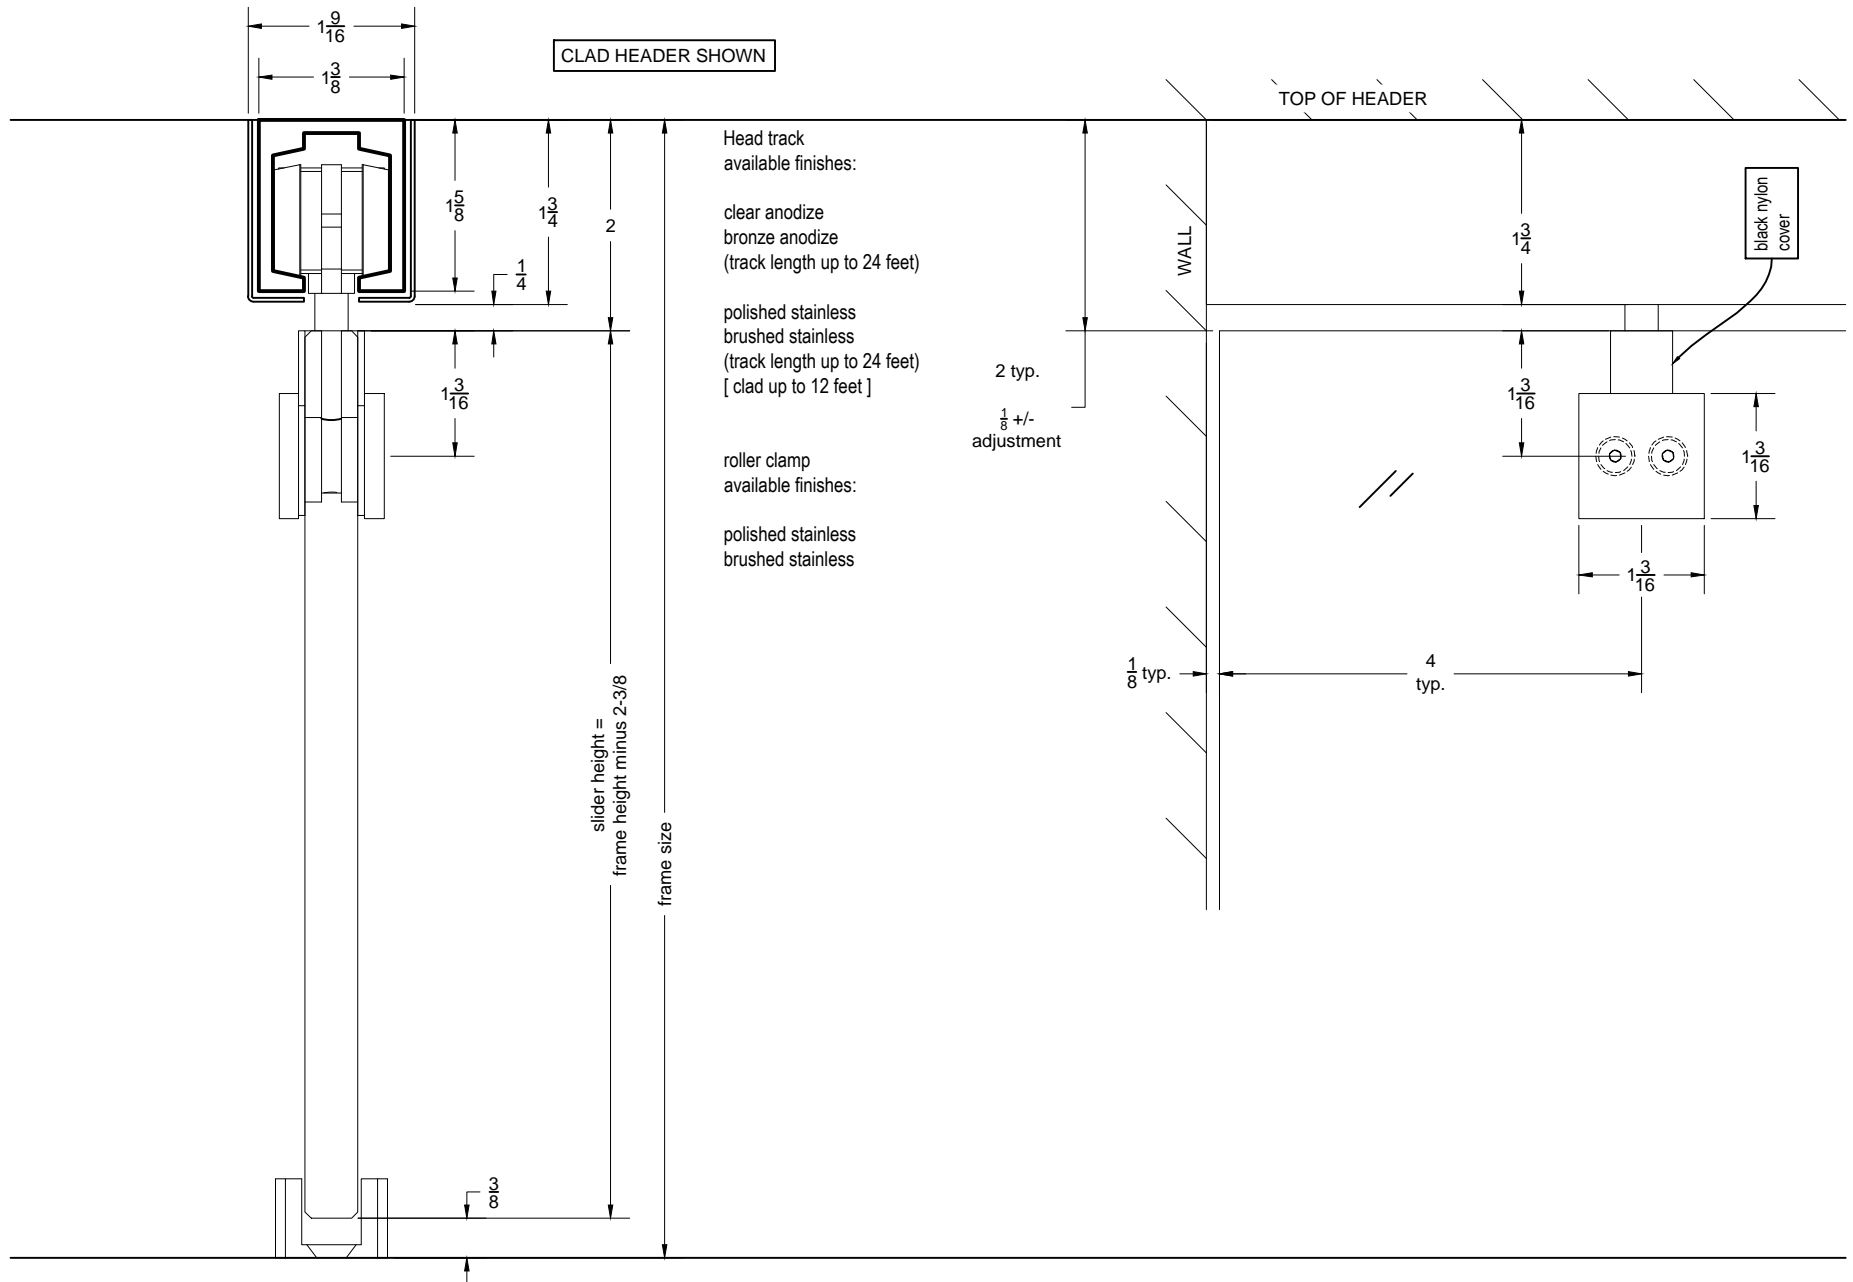

Petite S - top hung sliding system PX

Petite S - top hung sliding system OX

Petite S - top hung sliding system

Petite S - top hung sliding system

roller clamp
available finishes:

polished stainless
brushed stainless

For 3/8 and 1/2 glass