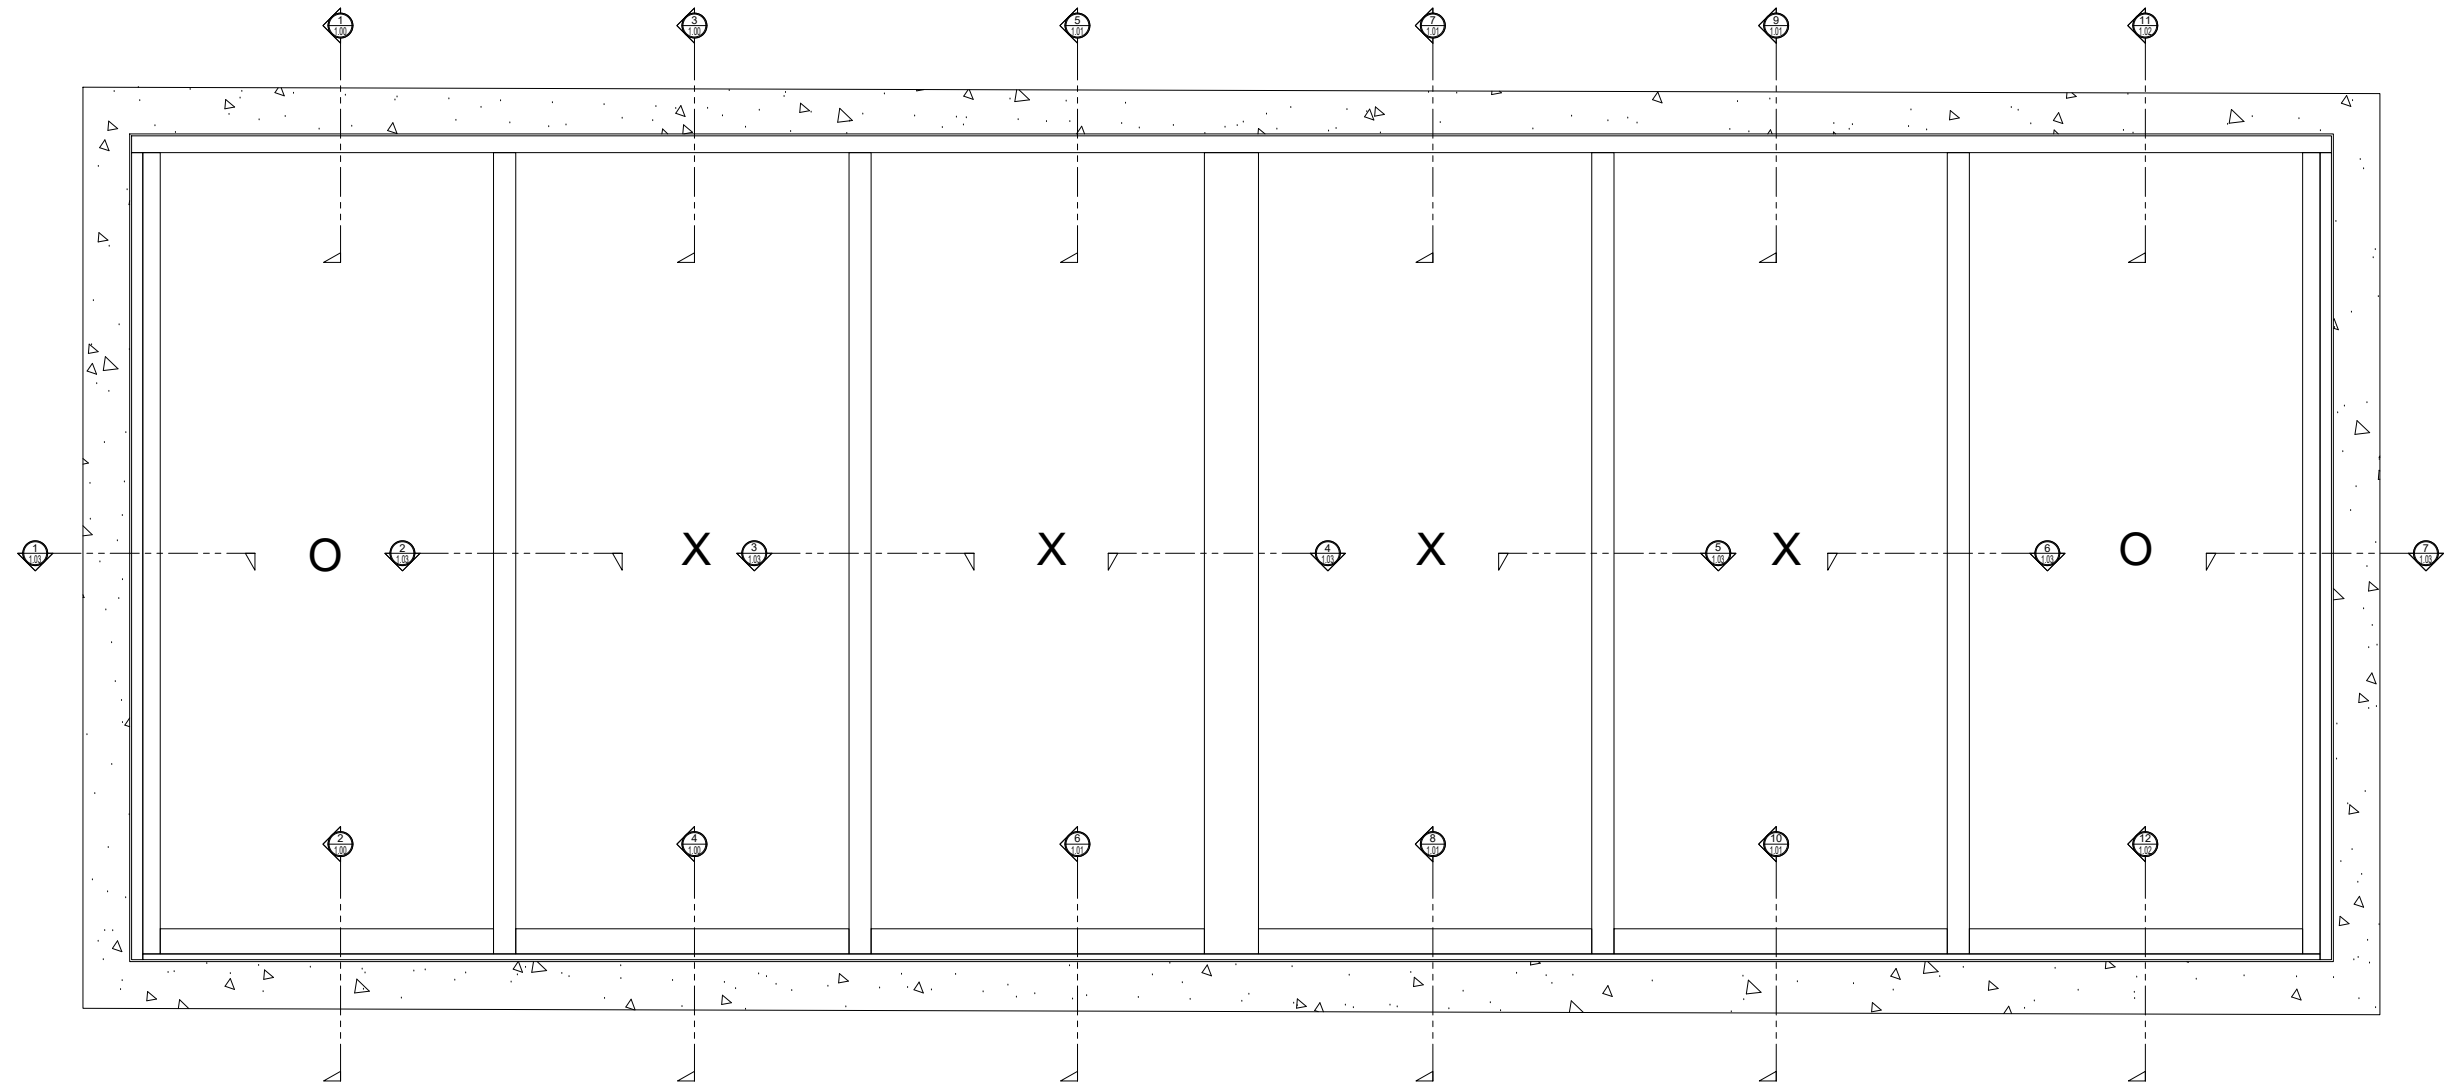

MAX T - SLIDER  
SLIDING GLASS DOOR - MEDIUM STILE  
FIXED PANEL / SLIDING DOOR (OXX-XXO)  
X - SLIDER  
O - FIX GLASS

## MAX T - SLIDER

SLIDING GLASS DOOR - MEDIUM STILE  
 FIXED PANEL / SLIDING DOOR (OXX-XXO)

X - SLIDER  
 O - FIX GLASS

① HEAD (@FIXED)

MAX THERMAL SLIDING DOORS (OXX-XXO) SCALE: 6"=1'-0"

③ HEAD (@SLIDER)

MAX THERMAL SLIDING DOORS (OXX-XXO) SCALE: 6"=1'-0"