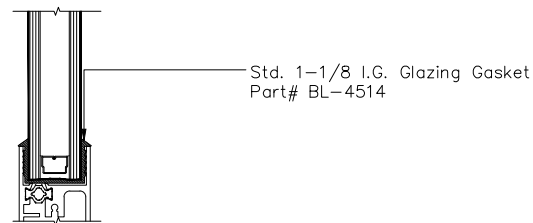

MAX T - SLIDER  
SLIDING GLASS DOOR - MEDIUM STILE  
FIXED PANEL / SLIDING DOOR (OXX-XXO)  
X - SLIDER  
O - FIX GLASS

## MAX T - SLIDER

SLIDING GLASS DOOR - MEDIUM STILE  
 FIXED PANEL / SLIDING DOOR (OXX-XXO)

X - SLIDER  
 O - FIX GLASS

① HEAD (@FIXED)

MAX THERMAL SLIDING DOORS (OXX-XXO) SCALE: 6"=1'-0"

③ HEAD (@SLIDER)

MAX THERMAL SLIDING DOORS (OXX-XXO) SCALE: 6"=1'-0"

Std. 1-1/8 I.G. Glazing Gasket  
 Part# BL-4514

Std. 1/2" Glazing Gasket  
 Part# BL-4466

Std. 1/4" Glazing Gasket  
 Part# BL-4533

② SILL (@FIXED)

MAX THERMAL SLIDING DOORS (OXX-XXO) SCALE: 6"=1'-0"

④ SILL (@SLIDER)