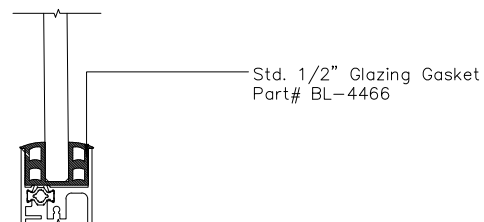

MAX T - SLIDER  
SLIDING GLASS DOOR - MEDIUM STILE  
FIXED PANEL / SLIDING DOOR (OXX-XXO)  
X - SLIDER  
O - FIX GLASS

## MAX T - SLIDER

SLIDING GLASS DOOR - MEDIUM STILE  
 FIXED PANEL / SLIDING DOOR (OXX-XXO)

X - SLIDER  
 O - FIX GLASS

① HEAD (@FIXED)

MAX THERMAL SLIDING DOORS (OXX-XXO) SCALE: 6"=1'-0"

③ HEAD (@SLIDER)

MAX THERMAL SLIDING DOORS (OXX-XXO) SCALE: 6"=1'-0"

Std. 1-1/8 I.G. Glazing Gasket  
 Part# BL-4514

Std. 1/2" Glazing Gasket  
 Part# BL-4466

Std. 1/4" Glazing Gasket  
 Part# BL-4533

② SILL (@FIXED)

MAX THERMAL SLIDING DOORS (OXX-XXO) SCALE: 6"=1'-0"

④ SILL (@SLIDER)