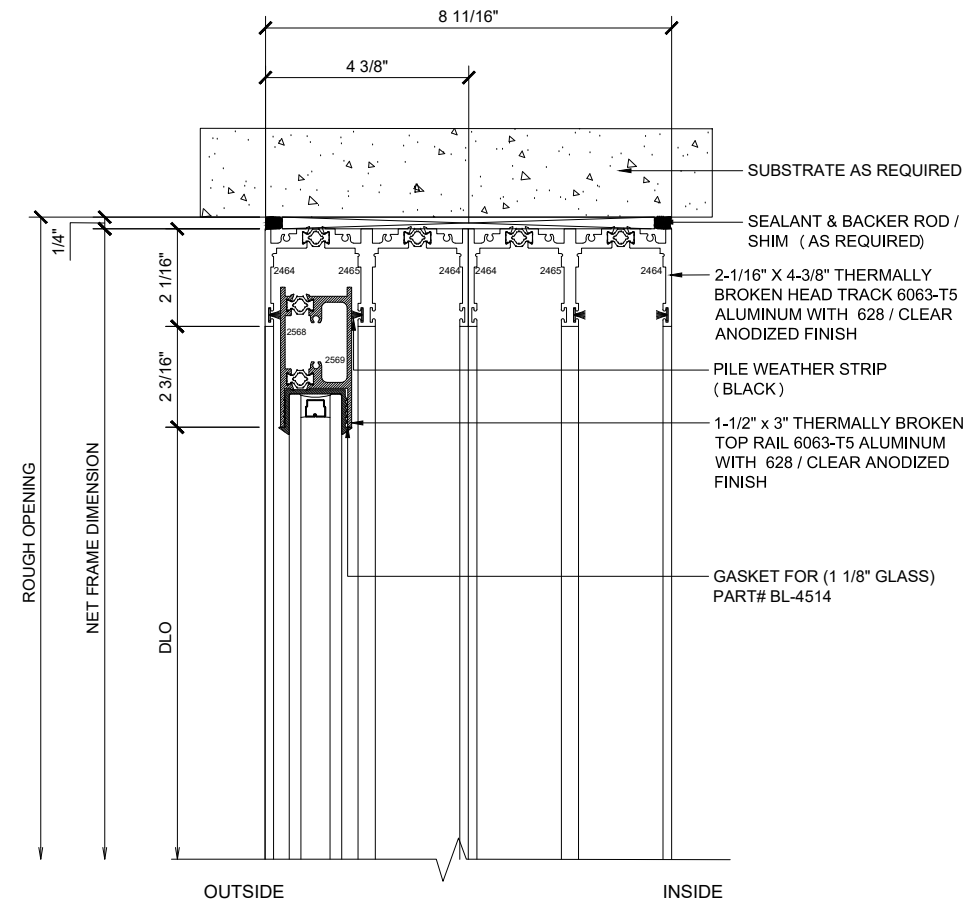

MAX T - SLIDER

SLIDING GLASS DOOR - MEDIUM STILE
FIXED PANEL (XXXO)

X - SLIDER
O - FIX GLASS

MAX T - SLIDER

SLIDING GLASS DOOR - MEDIUM STILE
 SLIDING DOOR / FIXED PANEL (XXXO)

X - SLIDER
 O - FIX GLASS

① HEAD (@FIXED)

MAX THERMAL SLIDING DOORS (XXXO) SCALE: 6"=1'-0"

③ HEAD (@SLIDER)

MAX THERMAL SLIDING DOORS (XXXO) SCALE: 6"=1'-0"

Std. 1-1/8 I.G. Glazing Gasket
 Part# BL-4514

Std. 1/2" Glazing Gasket
 Part# BL-4466

Std. 1/4" Glazing Gasket
 Part# BL-4533

② SILL (@FIXED)

MAX THERMAL SLIDING DOORS (XXXO) SCALE: 6"=1'-0"

④ SILL (@SLIDER)

MAX THERMAL SLIDING DOORS (XXXO) SCALE: 6"=1'-0"

Ⓐ OPTIONAL INFILLS

MAX THERMAL SLIDING DOORS (XXXO) SCALE: 6"=1'-0"

5 HEAD (@SLIDER)

⑤ JAMB

MAX THERMAL SLIDING DOORS (XXXO) SCALE: 6"=1'-0"