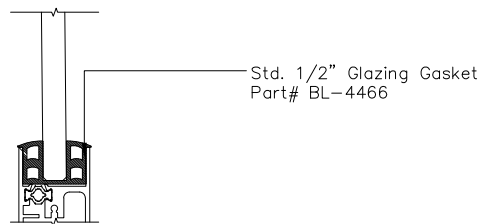

MAX T - SLIDER

SLIDING GLASS DOOR - MEDIUM STILE
FIXED PANEL (XXXO)

X - SLIDER
O - FIX GLASS

MAX T - SLIDER

SLIDING GLASS DOOR - MEDIUM STILE
 SLIDING DOOR / FIXED PANEL (XXXO)

X - SLIDER
 O - FIX GLASS

① HEAD (@FIXED)

MAX THERMAL SLIDING DOORS (XXXO) SCALE: 6"=1'-0"

③ HEAD (@SLIDER)

MAX THERMAL SLIDING DOORS (XXXO) SCALE: 6"=1'-0"

Std. 1-1/8 I.G. Glazing Gasket
 Part# BL-4514

Std. 1/2" Glazing Gasket
 Part# BL-4466

Std. 1/4" Glazing Gasket
 Part# BL-4533

② SILL (@FIXED)

MAX THERMAL SLIDING DOORS (XXXO) SCALE: 6"=1'-0"

④ SILL (@SLIDER)

MAX THERMAL SLIDING DOORS (XXXO) SCALE: 6"=1'-0"

Ⓐ OPTIONAL INFILLS

MAX THERMAL SLIDING DOORS (XXXO) SCALE: 6"=1'-0"

5 HEAD (@SLIDER)