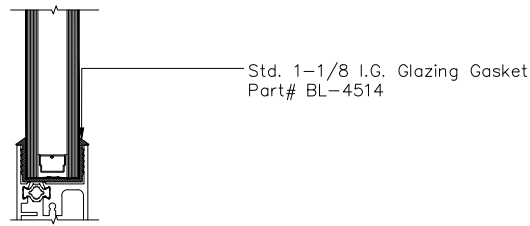

MAX T - SLIDER

SLIDING GLASS DOOR - MEDIUM STILE
FIXED PANEL (XXXO)

X - SLIDER
O - FIX GLASS

MAX T - SLIDER

SLIDING GLASS DOOR - MEDIUM STILE
 SLIDING DOOR / FIXED PANEL (XXXO)

X - SLIDER
 O - FIX GLASS

① HEAD (@FIXED)

MAX THERMAL SLIDING DOORS (XXXO) SCALE: 6"=1'-0"

③ HEAD (@SLIDER)

MAX THERMAL SLIDING DOORS (XXXO) SCALE: 6"=1'-0"

Std. 1-1/8 I.G. Glazing Gasket
 Part# BL-4514

Std. 1/2" Glazing Gasket
 Part# BL-4466

Std. 1/4" Glazing Gasket
 Part# BL-4533

② SILL (@FIXED)

MAX THERMAL SLIDING DOORS (XXXO) SCALE: 6"=1'-0"

④ SILL (@SLIDER)

MAX THERMAL SLIDING DOORS (XXXO) SCALE: 6"=1'-0"

Ⓐ OPTIONAL INFILLS

MAX THERMAL SLIDING DOORS (XXXO) SCALE: 6"=1'-0"

5 HEAD (@SLIDER)