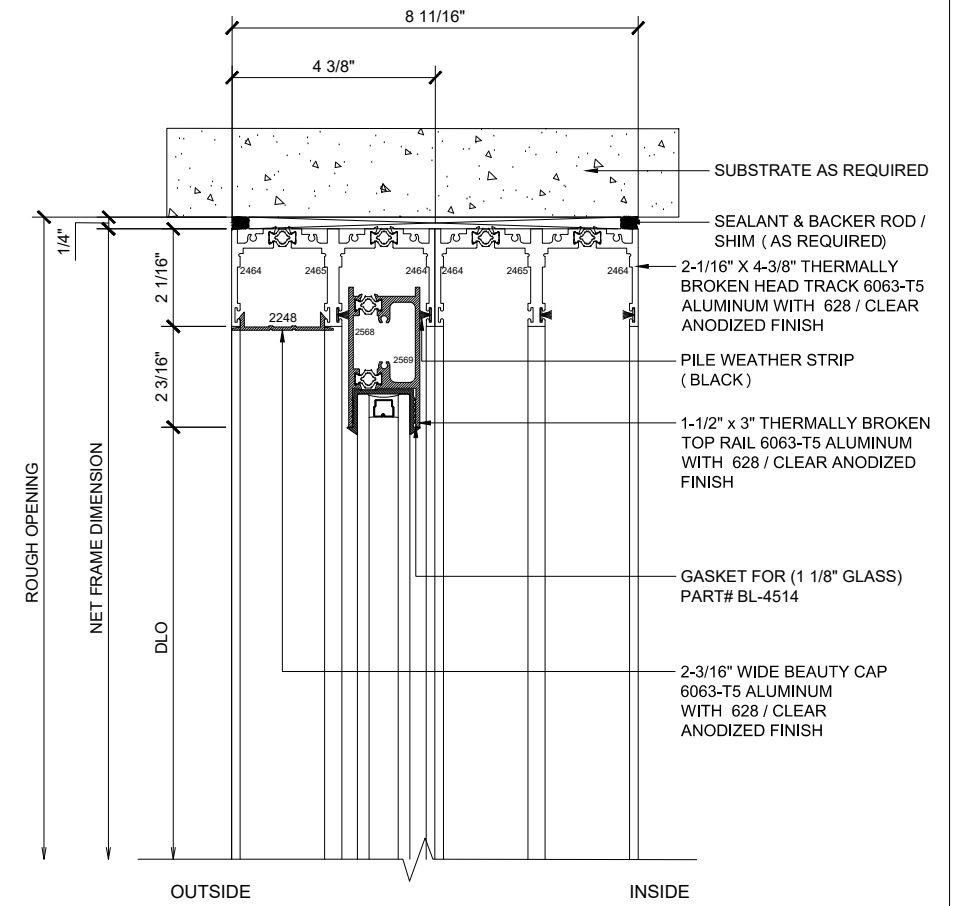

MAX T - SLIDER

SLIDING GLASS DOOR - MEDIUM STILE
FIXED PANEL (XXXO)

X - SLIDER
O - FIX GLASS

MAX T - SLIDER

SLIDING GLASS DOOR - MEDIUM STILE
 SLIDING DOOR / FIXED PANEL (XXXO)

X - SLIDER
 O - FIX GLASS

① HEAD (@FIXED)

MAX THERMAL SLIDING DOORS (XXXO) SCALE: 6"=1'-0"

③ HEAD (@SLIDER)

MAX THERMAL SLIDING DOORS (XXXO) SCALE: 6"=1'-0"

Std. 1-1/8 I.G. Glazing Gasket
 Part# BL-4514

Std. 1/2" Glazing Gasket
 Part# BL-4466

Std. 1/4" Glazing Gasket
 Part# BL-4533

② SILL (@FIXED)

MAX THERMAL SLIDING DOORS (XXXO) SCALE: 6"=1'-0"

④ SILL (@SLIDER)

MAX THERMAL SLIDING DOORS (XXXO) SCALE: 6"=1'-0"

Ⓐ OPTIONAL INFILLS

MAX THERMAL SLIDING DOORS (XXXO) SCALE: 6"=1'-0"

5 HEAD (@SLIDER)

⑤ JAMB

MAX THERMAL SLIDING DOORS (XXXO) SCALE: 6"=1'-0"