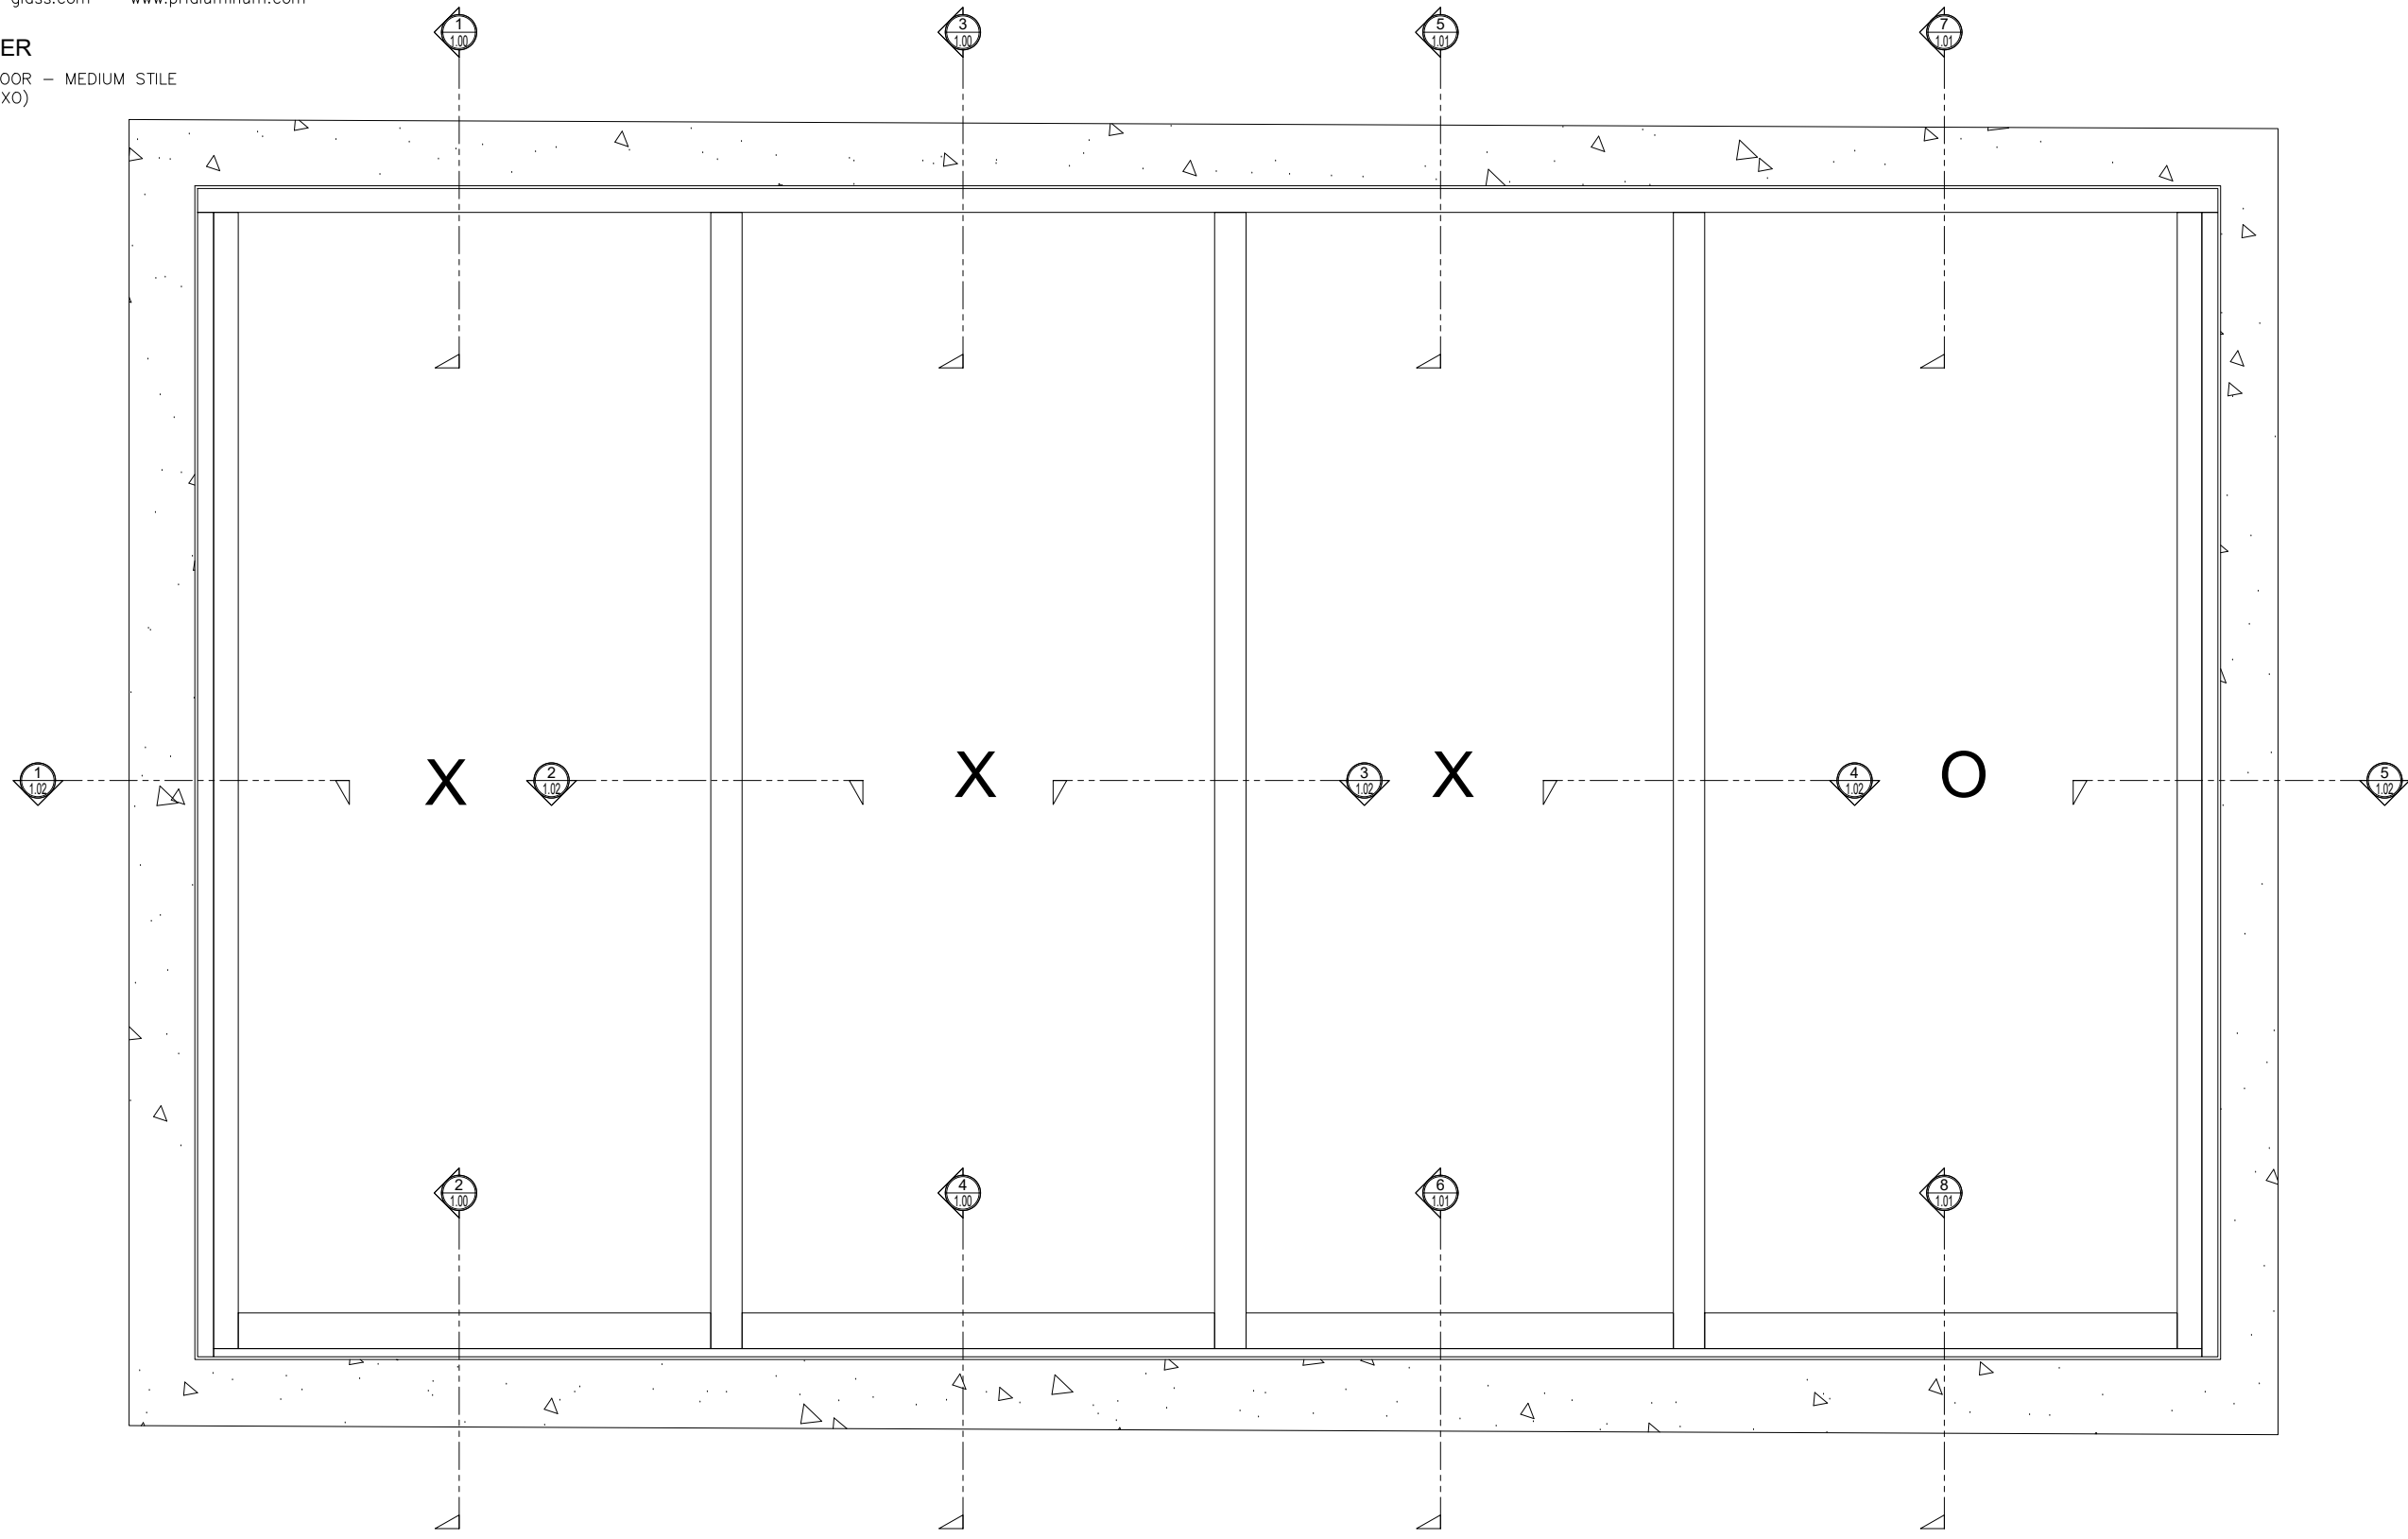

MAX T - SLIDER

SLIDING GLASS DOOR - MEDIUM STILE
FIXED PANEL (XXXO)

X - SLIDER
O - FIX GLASS

MAX T - SLIDER

SLIDING GLASS DOOR - MEDIUM STILE
 SLIDING DOOR / FIXED PANEL (XXXO)

X - SLIDER
 O - FIX GLASS

① HEAD (@FIXED)

MAX THERMAL SLIDING DOORS (XXXO) SCALE: 6"=1'-0"

③ HEAD (@SLIDER)

MAX THERMAL SLIDING DOORS (XXXO) SCALE: 6"=1'-0"

Std. 1-1/8 I.G. Glazing Gasket
 Part# BL-4514

Std. 1/2" Glazing Gasket
 Part# BL-4466

Std. 1/4" Glazing Gasket
 Part# BL-4533