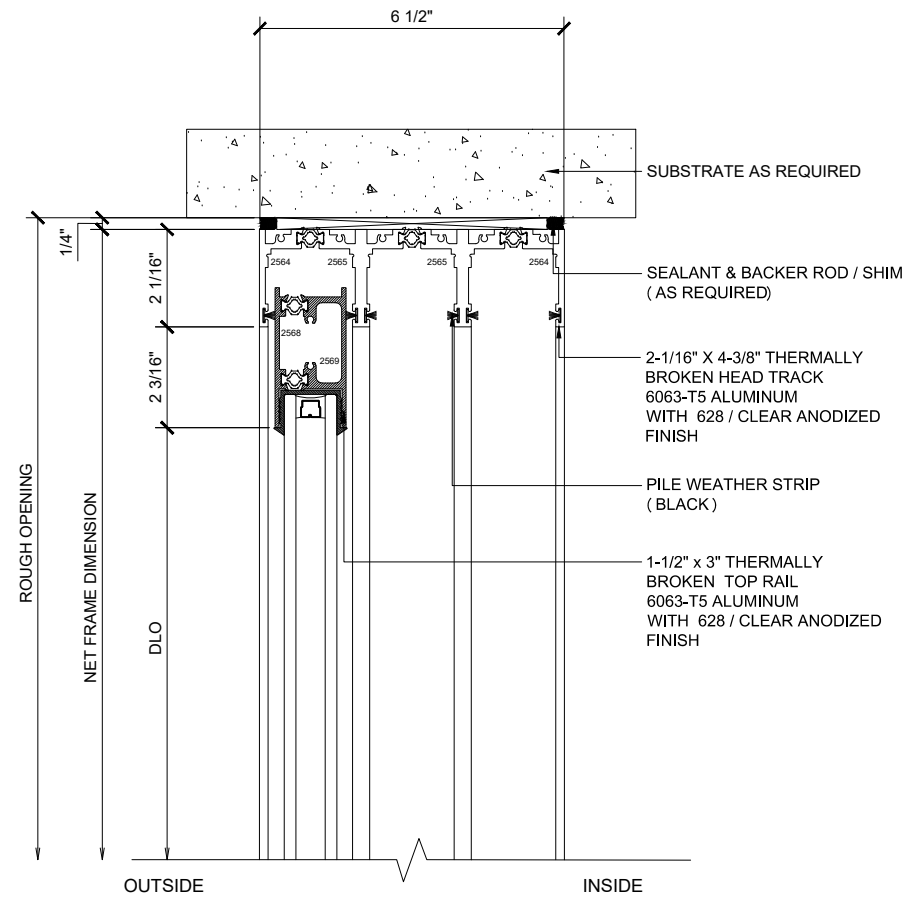

## MAX T - SLIDER

SLIDING GLASS DOOR - MEDIUM STILE  
SLIDING DOOR / FIXED PANEL (OXX)

X - SLIDER  
O - FIX GLASS

## MAX T - SLIDER

SLIDING GLASS DOOR – MEDIUM STILE  
 SLIDING DOOR / FIXED PANEL (OXX)

X – SLIDER  
 O – FIX GLASS

① HEAD (@FIXED)

MAX THERMAL SLIDING DOORS (OXX) SCALE: 6"=1'-0"

③ HEAD (@SLIDER)

MAX THERMAL SLIDING DOORS (OXX) SCALE: 6"=1'-0"

Std. 1-1/8" I.C. Glazing Gasket  
 Part# BL-4514

Std. 1/2" Glazing Gasket  
 Part# BL-4466

Std. 1/4" Glazing Gasket  
 Part# BL-4533

② SILL (@FIXED)

MAX THERMAL SLIDING DOORS (OXX) SCALE: 6"=1'-0"

④ SILL (@SLIDER)

MAX THERMAL SLIDING DOORS (OXX) SCALE: 6"=1'-0"

Ⓐ OPTIONAL INFILLS

MAX THERMAL SLIDING DOORS (OXX) SCALE: 6"=1'-0"

**5 HEAD (@SLIDER)**

MAX THERMAL SLIDING DOORS (OXX) SCALE: 6"=1'-0"

**6 SILL (@SLIDER)**

MAX THERMAL SLIDING DOORS (OXX) SCALE: 6"=1'-0"