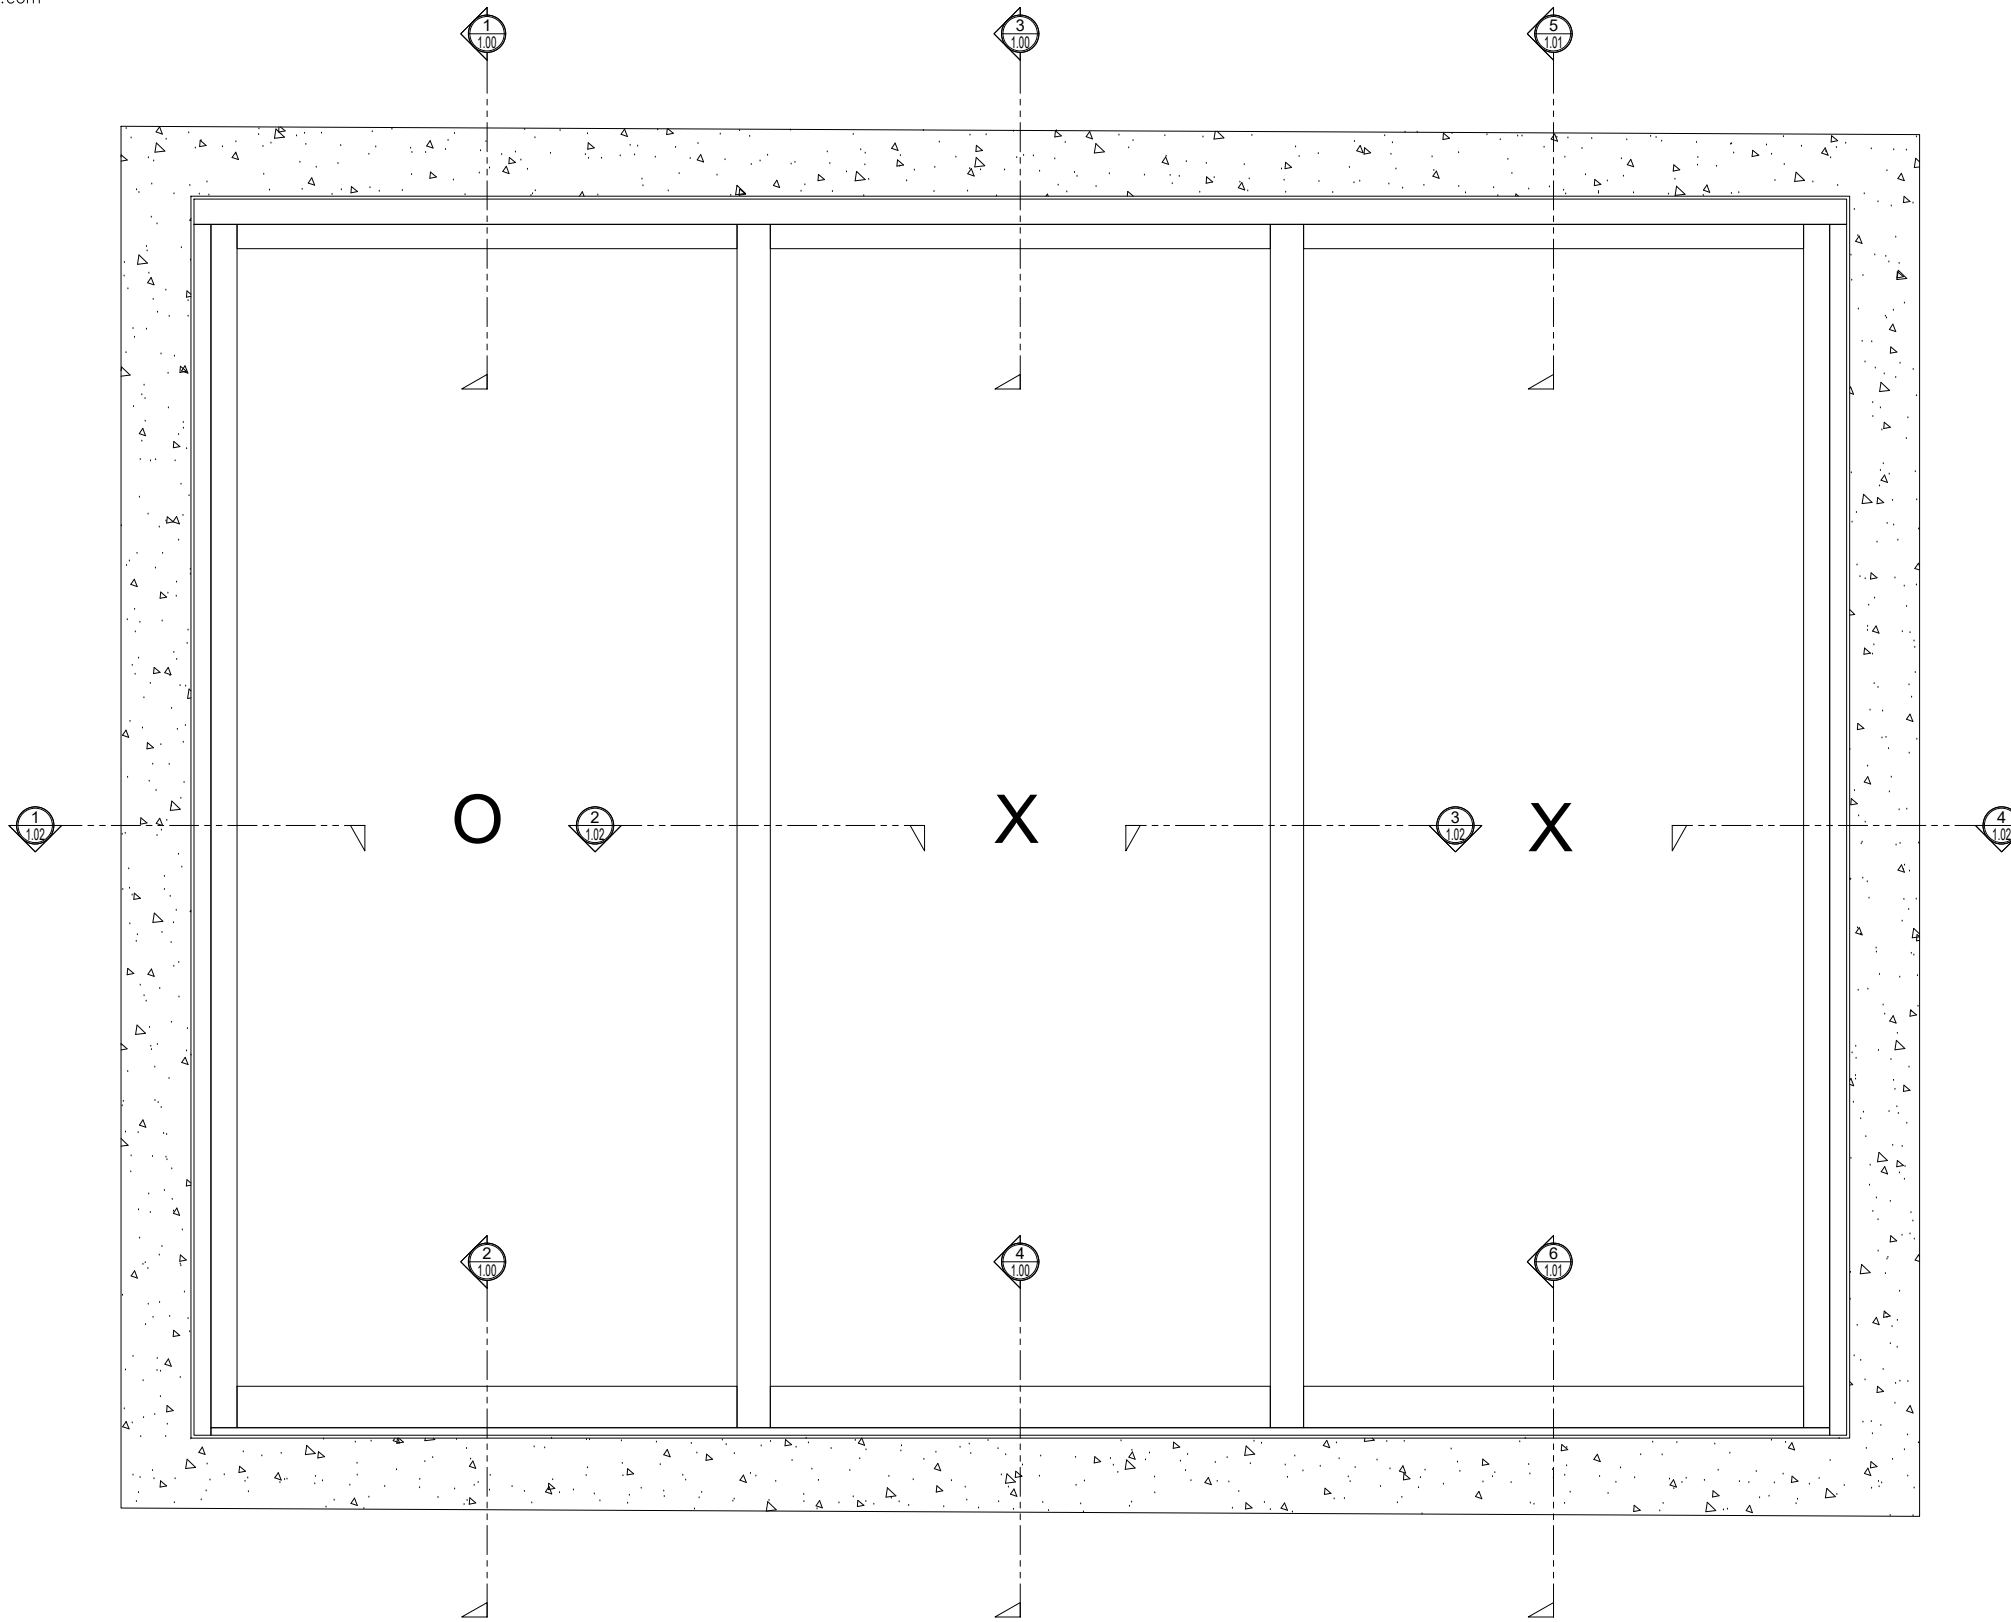

## MAX T - SLIDER

SLIDING GLASS DOOR - MEDIUM STILE  
SLIDING DOOR / FIXED PANEL (OXX)

X - SLIDER  
O - FIX GLASS

## MAX T - SLIDER

SLIDING GLASS DOOR – MEDIUM STILE  
 SLIDING DOOR / FIXED PANEL (OXX)

X – SLIDER  
 O – FIX GLASS

① HEAD (@FIXED)

MAX THERMAL SLIDING DOORS (OXX) SCALE: 6"=1'-0"

③ HEAD (@SLIDER)

MAX THERMAL SLIDING DOORS (OXX) SCALE: 6"=1'-0"

MAX THERMAL SLIDING DOORS (OXX) SCALE: 6"=1'-0"

Ⓐ OPTIONAL INFILLS

MAX THERMAL SLIDING DOORS (OXX) SCALE: 6"=1'-0"

**5 HEAD (@SLIDER)**

MAX THERMAL SLIDING DOORS (OXX) SCALE: 6"=1'-0"

**6 SILL (@SLIDER)**

MAX THERMAL SLIDING DOORS (OXX) SCALE: 6"=1'-0"