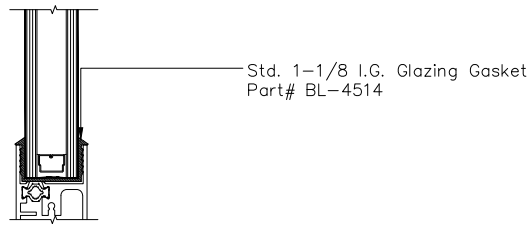

## MAX T - SLIDER

SLIDING GLASS DOOR - MEDIUM STILE  
FIXED PANEL / SLIDING DOOR (OX)

X - SLIDER  
O - FIX GLASS

## MAX T - SLIDER

SLIDING GLASS DOOR - MEDIUM STILE  
 FIXED PANEL / SLIDING DOOR (OX)

X - SLIDER  
 O - FIX GLASS

① HEAD (@FIXED)

MAX THERMAL SLIDING DOORS (OX) SCALE: 6"=1'-0"

③ HEAD (@SLIDER)

MAX THERMAL SLIDING DOORS (OX) SCALE: 6"=1'-0"

Std. 1-1/8" I.G. Glazing Gasket  
 Part# BL-4514

Std. 1/2" Glazing Gasket  
 Part# BL-4466

Std. 1/4" Glazing Gasket  
 Part# BL-4533

② SILL (@FIXED)

MAX THERMAL SLIDING DOORS (OX) SCALE: 6"=1'-0"

④ SILL (@SLIDER)

MAX THERMAL SLIDING DOORS (OX) SCALE: 6"=1'-0"

Ⓐ OPTIONAL INFILLS

MAX THERMAL SLIDING DOORS (OX) SCALE: 6"=1'-0"

① JAMB

MAX THERMAL SLIDING DOORS (OX) SCALE: 6"=1'-0"

② VERTICAL

MAX THERMAL SLIDING DOORS (OX) SCALE: 6"=1'-0"