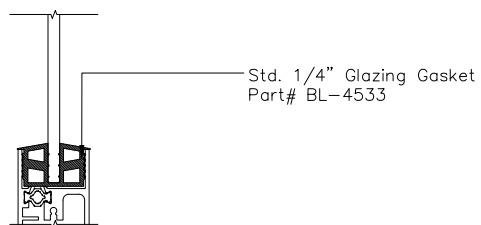

## MAX T - SLIDER

SLIDING GLASS DOOR - MEDIUM STILE  
FIXED PANEL / SLIDING DOOR (OX)

X - SLIDER  
O - FIX GLASS

## MAX T - SLIDER

SLIDING GLASS DOOR - MEDIUM STILE  
 FIXED PANEL / SLIDING DOOR (OX)

X - SLIDER  
 O - FIX GLASS

① HEAD (@FIXED)

MAX THERMAL SLIDING DOORS (OX) SCALE: 6"=1'-0"

③ HEAD (@SLIDER)

MAX THERMAL SLIDING DOORS (OX) SCALE: 6"=1'-0"

Std. 1-1/8" I.G. Glazing Gasket  
 Part# BL-4514

Std. 1/2" Glazing Gasket  
 Part# BL-4466

Std. 1/4" Glazing Gasket  
 Part# BL-4533

② SILL (@FIXED)

MAX THERMAL SLIDING DOORS (OX) SCALE: 6"=1'-0"

④ SILL (@SLIDER)

MAX THERMAL SLIDING DOORS (OX) SCALE: 6"=1'-0"

Ⓐ OPTIONAL INFILLS

MAX THERMAL SLIDING DOORS (OX) SCALE: 6"=1'-0"

① JAMB

MAX THERMAL SLIDING DOORS (OX) SCALE: 6"=1'-0"

② VERTICAL

MAX THERMAL SLIDING DOORS (OX) SCALE: 6"=1'-0"