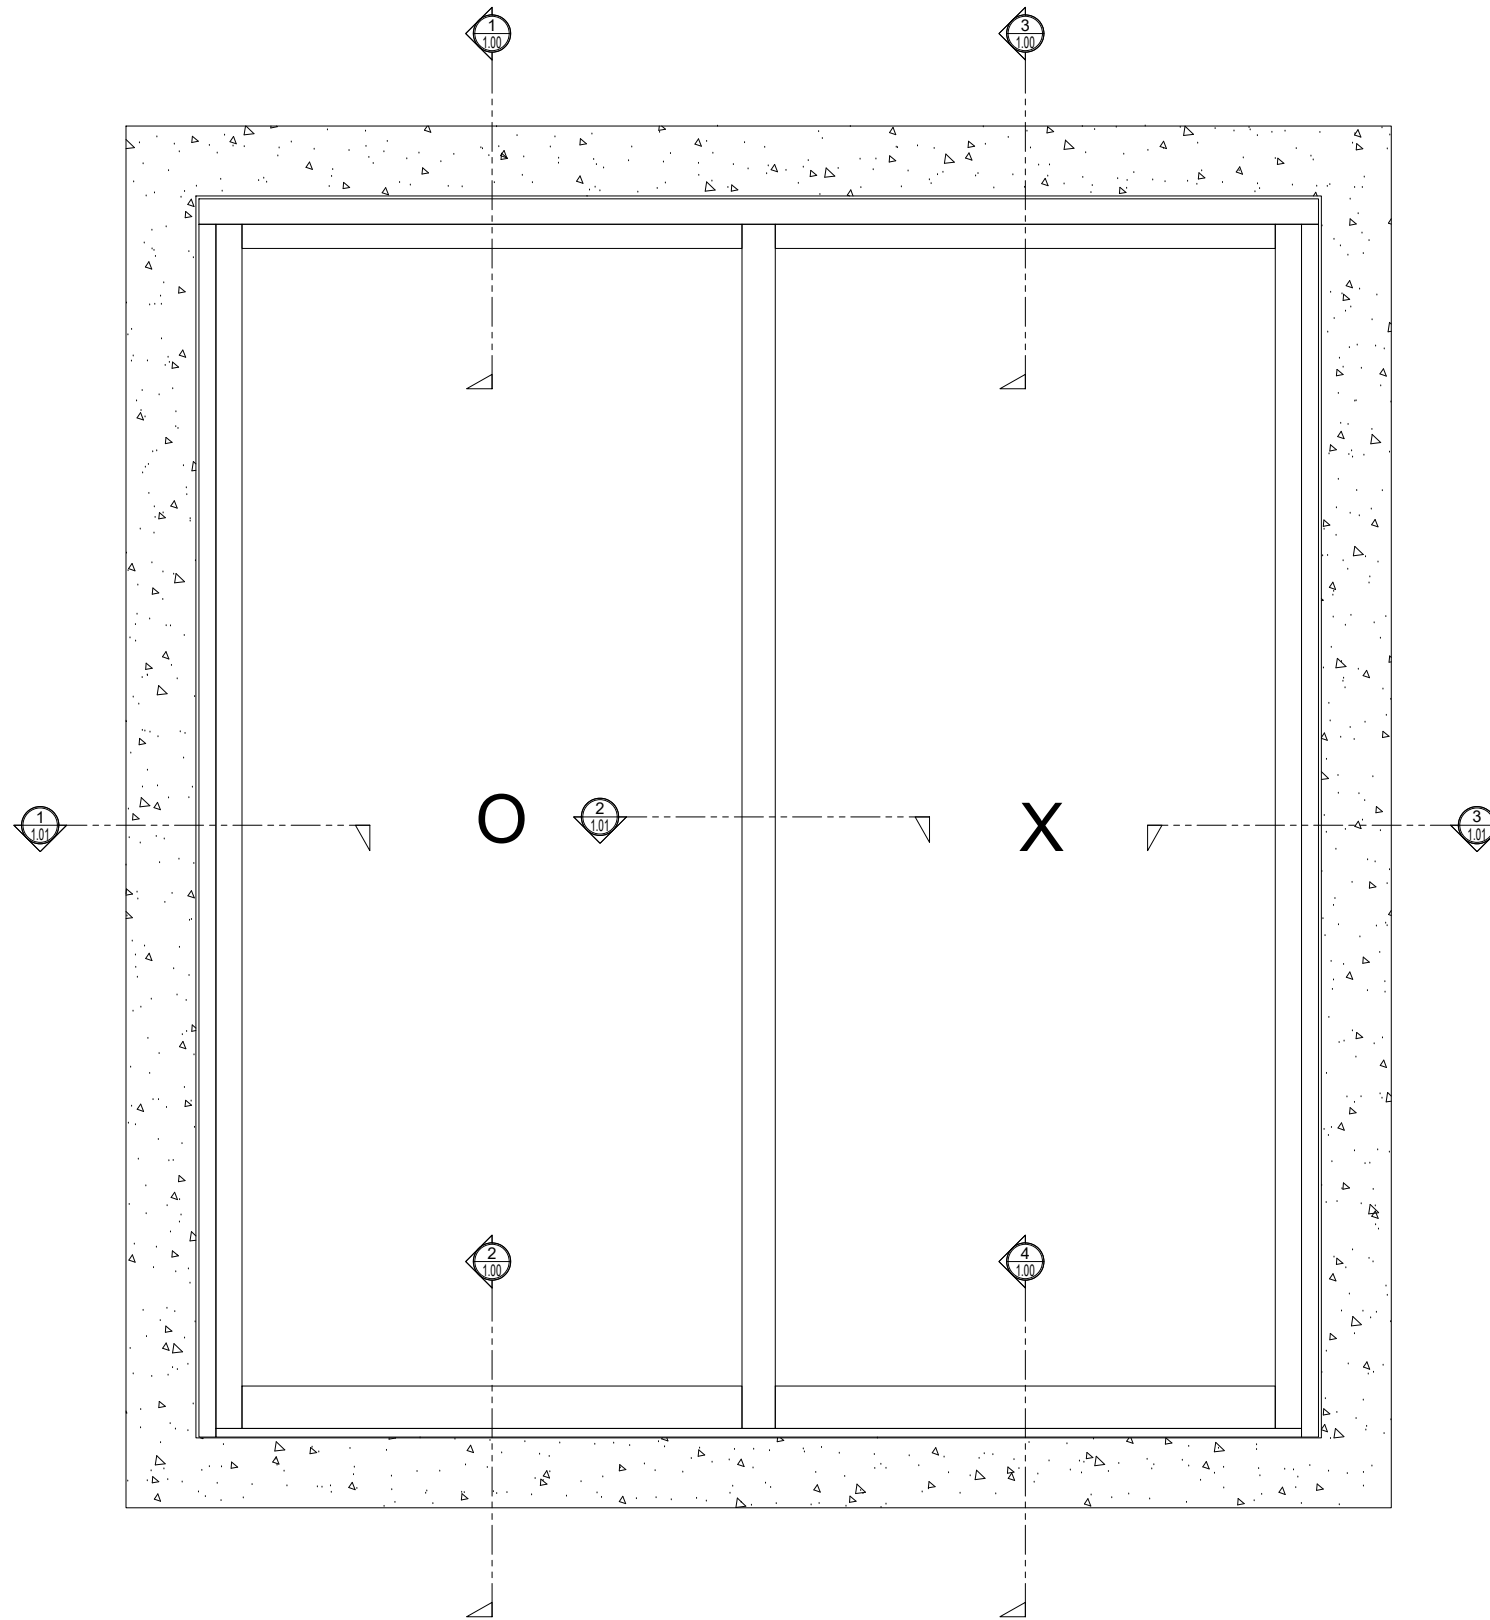

## MAX T - SLIDER

SLIDING GLASS DOOR - MEDIUM STILE  
FIXED PANEL / SLIDING DOOR (OX)

X - SLIDER  
O - FIX GLASS

## MAX T - SLIDER

SLIDING GLASS DOOR - MEDIUM STILE  
 FIXED PANEL / SLIDING DOOR (OX)

X - SLIDER  
 O - FIX GLASS

① HEAD (@FIXED)

MAX THERMAL SLIDING DOORS (OX) SCALE: 6"=1'-0"

③ HEAD (@SLIDER)

MAX THERMAL SLIDING DOORS (OX) SCALE: 6"=1'-0"