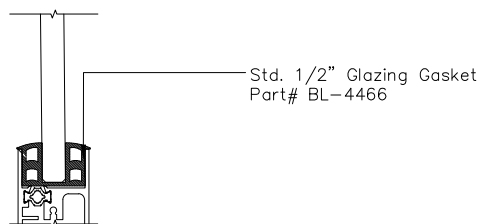

## MAX T - SLIDER

SLIDING GLASS DOOR - MEDIUM STILE  
FIXED PANEL / SLIDING DOOR (OX)

X - SLIDER  
O - FIX GLASS

## MAX T - SLIDER

SLIDING GLASS DOOR - MEDIUM STILE  
 FIXED PANEL / SLIDING DOOR (OX)

X - SLIDER  
 O - FIX GLASS

① HEAD (@FIXED)

MAX THERMAL SLIDING DOORS (OX) SCALE: 6"=1'-0"

③ HEAD (@SLIDER)

MAX THERMAL SLIDING DOORS (OX) SCALE: 6"=1'-0"

Std. 1-1/8" I.G. Glazing Gasket  
 Part# BL-4514

Std. 1/2" Glazing Gasket  
 Part# BL-4466

Std. 1/4" Glazing Gasket  
 Part# BL-4533

② SILL (@FIXED)

MAX THERMAL SLIDING DOORS (OX) SCALE: 6"=1'-0"

④ SILL (@SLIDER)