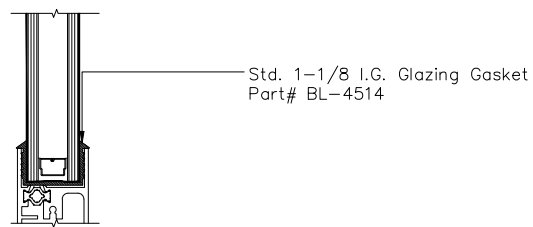

## MAX T - SLIDER

SLIDING GLASS DOOR - MEDIUM STILE  
 FIXED PANEL / SLIDING DOOR (OXXO) | LEFT 90° OUTSIDE CORNER

X - SLIDER  
 O - FIX GLASS

① HEAD (@FIXED)

MAX THERMAL SLIDING DOORS (OX-XO) SCALE: 6"=1'-0"

③ HEAD (@SLIDER)

MAX THERMAL SLIDING DOORS (OX-XO) SCALE: 6"=1'-0"

Std. 1-1/8 I.G. Glazing Gasket  
 Part# BL-4514

Std. 1/2" Glazing Gasket  
 Part# BL-4466

Std. 1/4" Glazing Gasket  
 Part# BL-4533

② SILL (@FIXED)