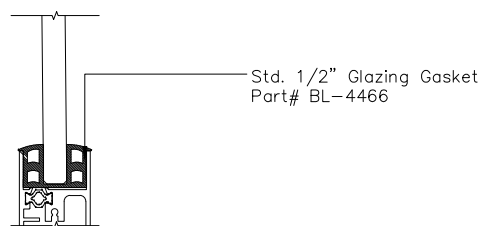

## MAX T - SLIDER

SLIDING GLASS DOOR - MEDIUM STILE  
 FIXED PANEL / SLIDING DOOR (OXXO) | LEFT 90° OUTSIDE CORNER

X - SLIDER  
 O - FIX GLASS

① HEAD (@FIXED)

MAX THERMAL SLIDING DOORS (OX-XO) SCALE: 6"=1'-0"

③ HEAD (@SLIDER)

MAX THERMAL SLIDING DOORS (OX-XO) SCALE: 6"=1'-0"

Std. 1-1/8 I.G. Glazing Gasket  
 Part# BL-4514

Std. 1/2" Glazing Gasket  
 Part# BL-4466

Std. 1/4" Glazing Gasket  
 Part# BL-4533

② SILL (@FIXED)