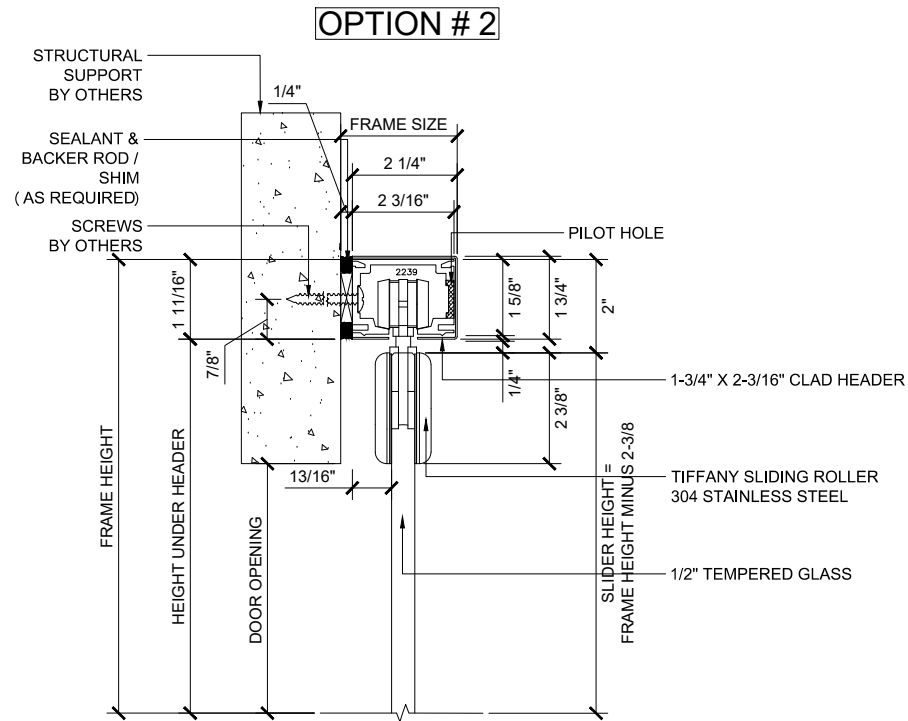

③ FINGER PULL

TIFFANY SLIDING DOORS (XX) SCALE: 6"=1'-0"

② SILL (@ SLIDER)

TIFFANY SLIDING DOORS (XX) SCALE: 6"=1'-0"

③ STOP AND ROLLER DETAILS

TIFFANY SLIDING DOORS (XX) SCALE: 6"=1'-0"

① **HEADER BOTTOM VIEW (@ SLIDER)**
TIFFANY SLIDING DOORS (XX) SCALE: 6"=1'-0"

TIFFANY SERIES SLIDING GLASS SYSTEM

SLIDING GLASS DOOR (XX)
X - SLIDER

**PLTTTFT
OPTION 2**

**PLTTTFT
OPTION 2**

TIFFANY SYSTEM

SLIDING GLASS DOOR
 SLIDING DOOR (XX)

X - SLIDER
 PLTTTFT
 OPTION 2

① HEADER (@SLIDER)

TIFFANY SLIDING DOORS (XX) SCALE: 6"=1'-0"

③ HEADER FRONT VIEW (@SLIDER)

TIFFANY SLIDING DOORS (XX) SCALE: 6"=1'-0"

③ TIFFANY STOP

TIFFANY SLIDING DOORS (XX) SCALE: 6"=1'-0"

③ TIFFANY SLIDING DOOR GUIDE

TIFFANY SLIDING DOORS (XX) SCALE: 6"=1'-0"