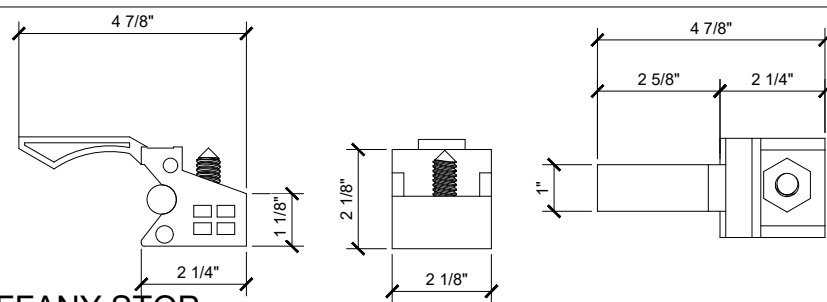

TIFFANY SLIDING DOORS (XX) SCALE: 6"=1'-0"

③ HEADER FRONT VIEW (@SLIDER)

TIFFANY SLIDING DOORS (XX) SCALE: 6"=1'-0"

③ TIFFANY STOP

TIFFANY SLIDING DOORS (XX) SCALE: 6"=1'-0"

③ TIFFANY SLIDING DOOR GUIDE

TIFFANY SLIDING DOORS (XX) SCALE: 6"=1'-0"