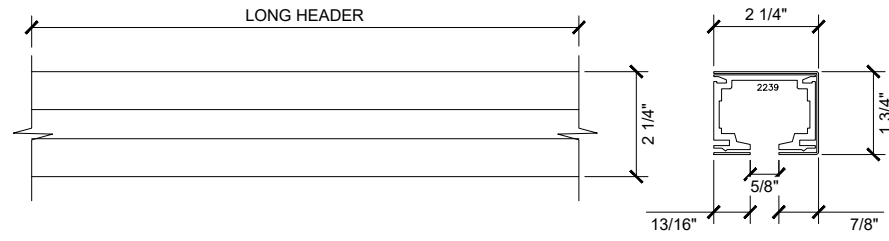

TIFFANY SLIDING DOORS (XX) SCALE: 6"=1'-0"

③ HEADER FRONT VIEW (@SLIDER)

TIFFANY SLIDING DOORS (XX) SCALE: 6"=1'-0"

③ TIFFANY STOP

TIFFANY SLIDING DOORS (XX) SCALE: 6"=1'-0"

③ TIFFANY SLIDING DOOR GUIDE

TIFFANY SLIDING DOORS (XX) SCALE: 6"=1'-0"

③ FINGER PULL

TIFFANY SLIDING DOORS (XX) SCALE: 6"=1'-0"

② SILL (@ SLIDER)

TIFFANY SLIDING DOORS (XX) SCALE: 6"=1'-0"

③ STOP AND ROLLER DETAILS

TIFFANY SLIDING DOORS (XX) SCALE: 6"=1'-0"

① **HEADER BOTTOM VIEW (@ SLIDER)**
TIFFANY SLIDING DOORS (XX) SCALE: 6"=1'-0"