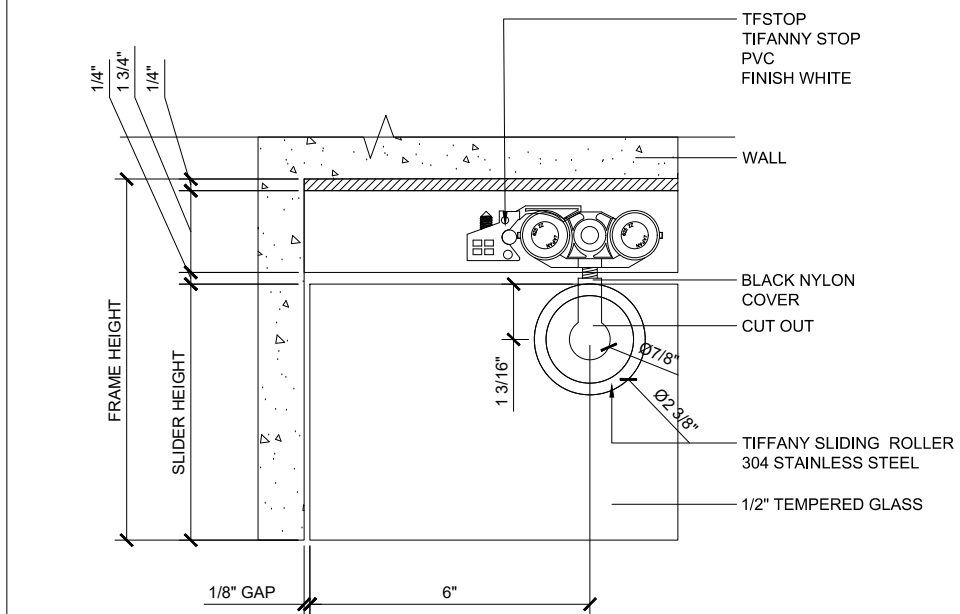

TIFFANY SERIES SLIDING GLASS SYSTEM

SLIDING GLASS DOOR (XX)
X - SLIDER

SHPST

TIFFANY SYSTEM

SLIDING GLASS DOOR
 SLIDING DOOR (XX)
 X - SLIDER
 SHPST

① HEADER (@SLIDER)

TIFFANY SLIDING DOORS (XX) SCALE: 6"=1'-0"

③ HEADER FRONT VIEW (@SLIDER)

TIFFANY SLIDING DOORS (XX) SCALE: 6"=1'-0"

© TIFFANY STOP

TIFFANY SLIDING DOORS (XX) SCALE: 6"=1'-0"

© TIFFANY SLIDING DOOR GUIDE

TIFFANY SLIDING DOORS (XX) SCALE: 6"=1'-0"

© FINGER PULL

TIFFANY SLIDING DOORS (XX) SCALE: 6"=1'-0"

② SILL (@ SLIDER)

TIFFANY SLIDING DOORS (XX) SCALE: 6"=1'-0"

③ STOP AND ROLLER DETAILS

TIFFANY SLIDING DOORS (XX) SCALE: 6"=1'-0"

① **HEADER BOTTOM VIEW (@ SLIDER INSIDE)**
TIFFANY SLIDING DOORS (XX) SCALE: 6"=1'-0"