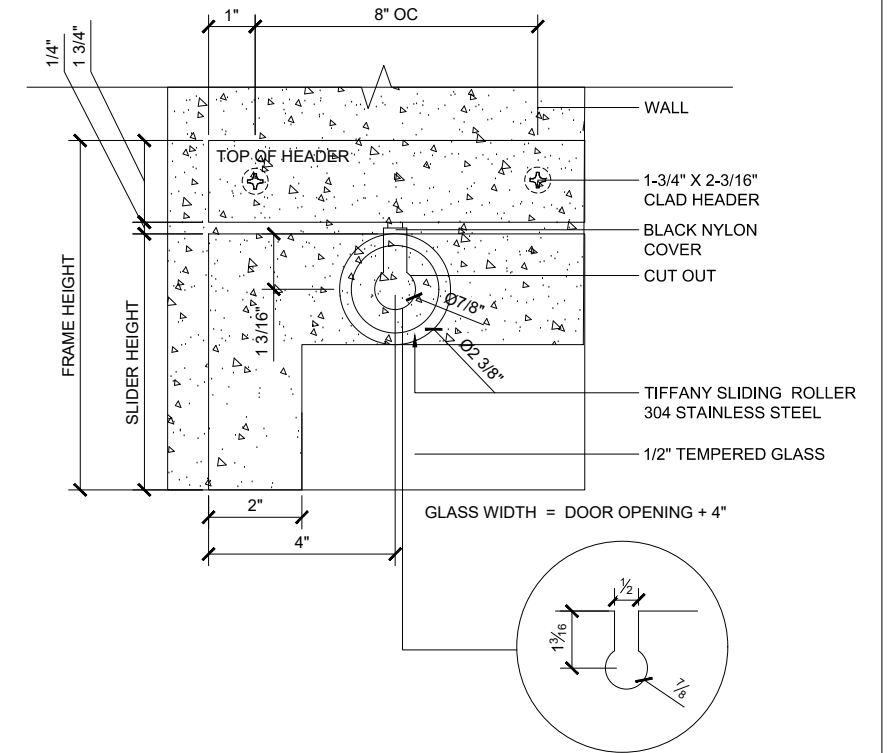

③ FINGER PULL

TIFFANY SLIDING DOORS (XX) SCALE: 6"=1'-0"

② SILL (@ SLIDER)

TIFFANY SLIDING DOORS (XX) SCALE: 6"=1'-0"

③ STOP AND ROLLER DETAILS

TIFFANY SLIDING DOORS (XX) SCALE: 6"=1'-0"

① **HEADER BOTTOM VIEW (@ SLIDER)**
TIFFANY SLIDING DOORS (XX) SCALE: 6"=1'-0"

TIFFANY SERIES SLIDING GLASS SYSTEM

SLIDING GLASS DOOR (XX)
X - SLIDER

**PLTTTFT
OPTION 2**

**PLTTTFT
OPTION 2**

TIFFANY SYSTEM

SLIDING GLASS DOOR
 SLIDING DOOR (XX)

X - SLIDER
 PLTTTFT
 OPTION 2

① HEADER (@SLIDER)

TIFFANY SLIDING DOORS (XX) SCALE: 6"=1'-0"

③ HEADER FRONT VIEW (@SLIDER)

TIFFANY SLIDING DOORS (XX) SCALE: 6"=1'-0"

③ TIFFANY STOP

TIFFANY SLIDING DOORS (XX) SCALE: 6"=1'-0"

③ TIFFANY SLIDING DOOR GUIDE

TIFFANY SLIDING DOORS (XX) SCALE: 6"=1'-0"