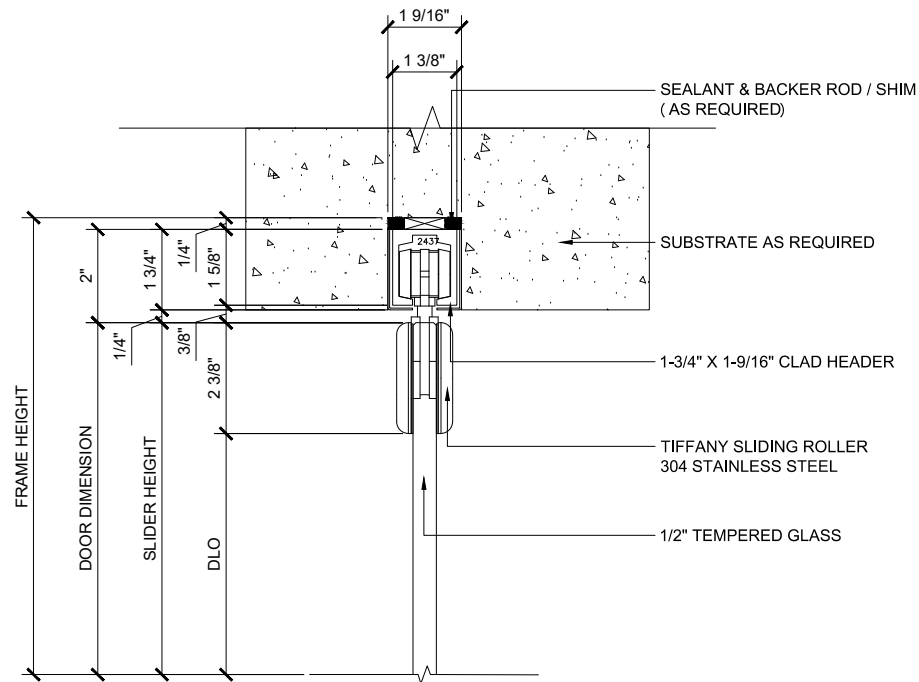

TIFFANY SERIES SLIDING GLASS SYSTEM

SLIDING GLASS DOOR (XX)
X - SLIDER

SHPST

TIFFANY SYSTEM

SLIDING GLASS DOOR
 SLIDING DOOR (XX)
 X - SLIDER
 SHPST

① HEADER (@SLIDER)

TIFFANY SLIDING DOORS (XX) SCALE: 6"=1'-0"

③ HEADER FRONT VIEW (@SLIDER)

TIFFANY SLIDING DOORS (XX) SCALE: 6"=1'-0"

© TIFFANY STOP

TIFFANY SLIDING DOORS (XX) SCALE: 6"=1'-0"

© TIFFANY SLIDING DOOR GUIDE

TIFFANY SLIDING DOORS (XX) SCALE: 6"=1'-0"

© FINGER PULL

TIFFANY SLIDING DOORS (XX) SCALE: 6"=1'-0"

② SILL (@ SLIDER)

TIFFANY SLIDING DOORS (XX) SCALE: 6"=1'-0"

③ STOP AND ROLLER DETAILS

TIFFANY SLIDING DOORS (XX) SCALE: 6"=1'-0"

① **HEADER BOTTOM VIEW (@ SLIDER INSIDE)**
TIFFANY SLIDING DOORS (XX) SCALE: 6"=1'-0"