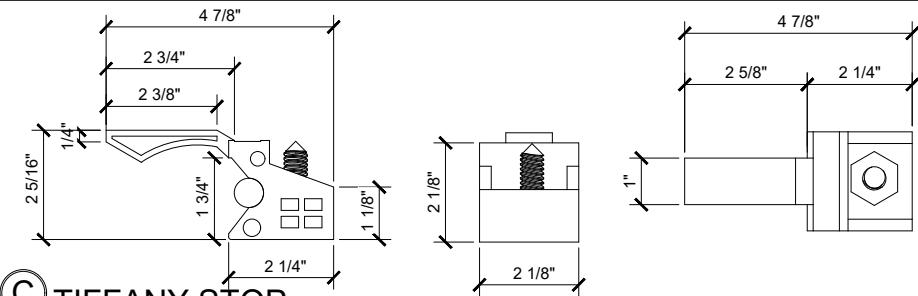

③ FINGER PULL

TIFFANY SLIDING DOORS (XX) SCALE: 6"=1'-0"

② SILL (@ SLIDER)

TIFFANY SLIDING DOORS (XX) SCALE: 6"=1'-0"

③ STOP AND ROLLER DETAILS

TIFFANY SLIDING DOORS (XX) SCALE: 6"=1'-0"

① **HEADER BOTTOM VIEW (@ SLIDER)**
TIFFANY SLIDING DOORS (XX) SCALE: 6"=1'-0"

TIFFANY SERIES SLIDING GLASS SYSTEM

SLIDING GLASS DOOR (XX)
X - SLIDER

**PLTTTFT
OPTION 2**

**PLTTTFT
OPTION 2**

TIFFANY SYSTEM

SLIDING GLASS DOOR
 SLIDING DOOR (XX)

X - SLIDER
 PLTTTFT
 OPTION 2

① HEADER (@SLIDER)

TIFFANY SLIDING DOORS (XX) SCALE: 6"=1'-0"

③ HEADER FRONT VIEW (@SLIDER)

TIFFANY SLIDING DOORS (XX) SCALE: 6"=1'-0"

③ TIFFANY STOP

TIFFANY SLIDING DOORS (XX) SCALE: 6"=1'-0"

③ TIFFANY SLIDING DOOR GUIDE

TIFFANY SLIDING DOORS (XX) SCALE: 6"=1'-0"