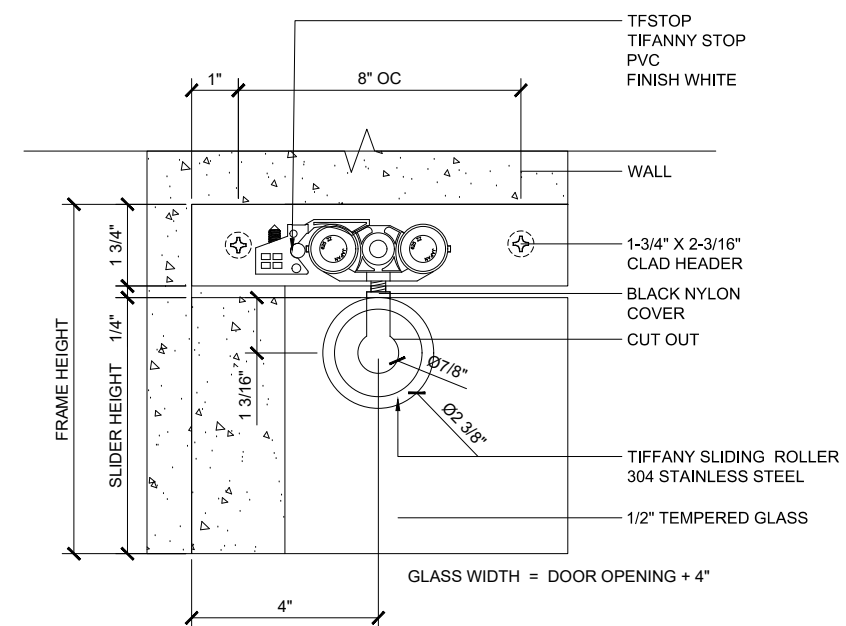

TIFFANY SLIDING DOORS (XX) SCALE: 6"=1'-0"

③ HEADER FRONT VIEW (@SLIDER)

TIFFANY SLIDING DOORS (XX) SCALE: 6"=1'-0"

③ TIFFANY STOP

TIFFANY SLIDING DOORS (XX) SCALE: 6"=1'-0"

③ TIFFANY SLIDING DOOR GUIDE

TIFFANY SLIDING DOORS (XX) SCALE: 6"=1'-0"

③ FINGER PULL

TIFFANY SLIDING DOORS (XX) SCALE: 6"=1'-0"

② SILL (@ SLIDER)

TIFFANY SLIDING DOORS (XX) SCALE: 6"=1'-0"

③ STOP AND ROLLER DETAILS

TIFFANY SLIDING DOORS (XX) SCALE: 6"=1'-0"

① **HEADER BOTTOM VIEW (@ SLIDER)**
TIFFANY SLIDING DOORS (XX) SCALE: 6"=1'-0"