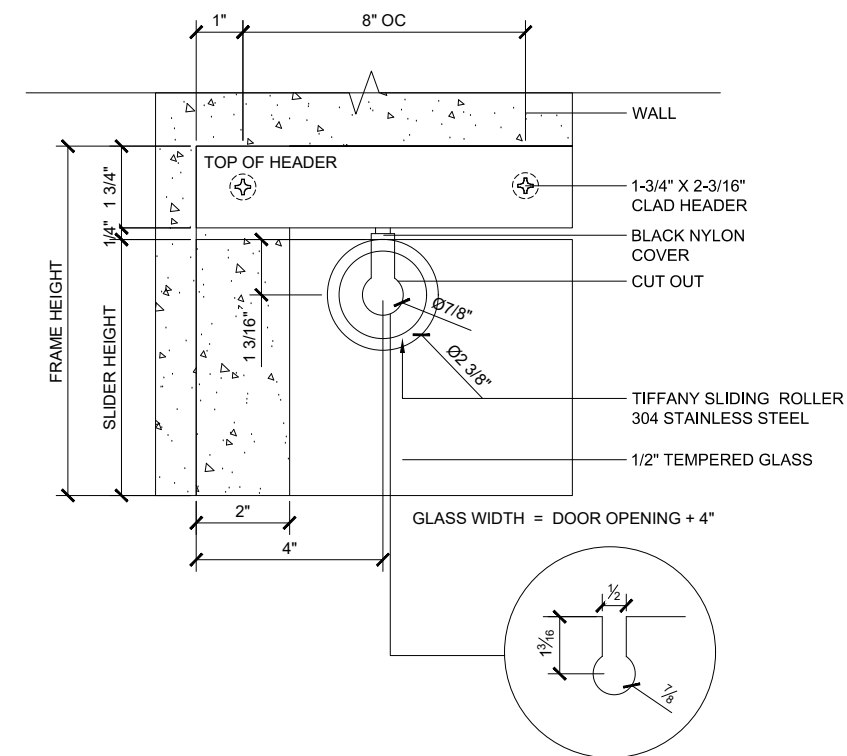

TIFFANY SERIES SLIDING GLASS SYSTEM

SLIDING GLASS DOOR (XX)
X - SLIDER

**PLTTTFT
OPTION 1**

**PLTTTFT
OPTION 1**

TIFFANY SYSTEM

SLIDING GLASS DOOR
 SLIDING DOOR (XX)

X - SLIDER
 PLTTTTFT
 OPTION 1

① HEADER (@SLIDER)

TIFFANY SLIDING DOORS (XX) SCALE: 6"=1'-0"

③ HEADER FRONT VIEW (@SLIDER)

TIFFANY SLIDING DOORS (XX) SCALE: 6"=1'-0"

③ TIFFANY STOP

TIFFANY SLIDING DOORS (XX) SCALE: 6"=1'-0"

③ TIFFANY SLIDING DOOR GUIDE

TIFFANY SLIDING DOORS (XX) SCALE: 6"=1'-0"