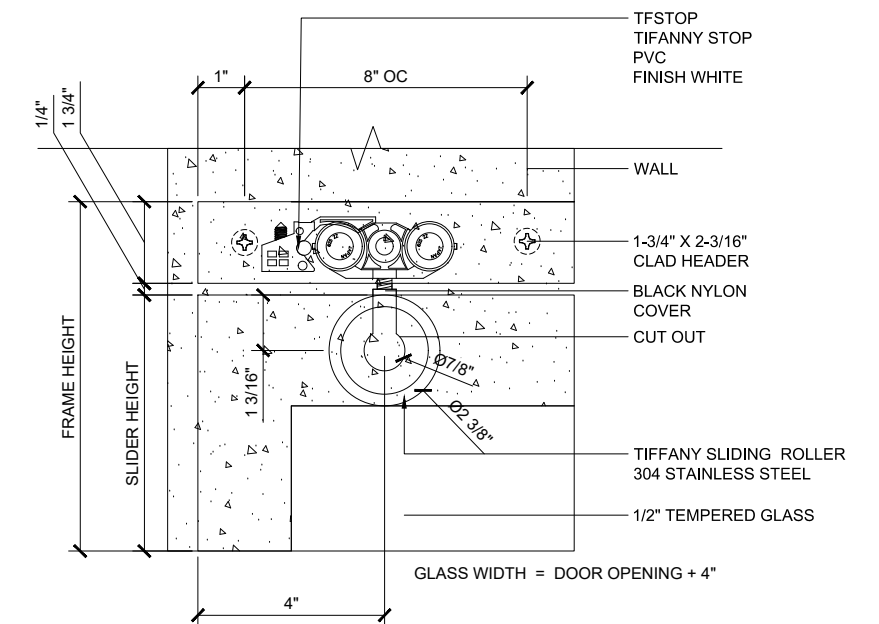

TIFFANY SLIDING DOORS (XX) SCALE: 6"=1'-0"

③ HEADER FRONT VIEW (@SLIDER)

TIFFANY SLIDING DOORS (XX) SCALE: 6"=1'-0"

③ TIFFANY STOP

TIFFANY SLIDING DOORS (XX) SCALE: 6"=1'-0"

③ TIFFANY SLIDING DOOR GUIDE

TIFFANY SLIDING DOORS (XX) SCALE: 6"=1'-0"

③ FINGER PULL

TIFFANY SLIDING DOORS (XX) SCALE: 6"=1'-0"

② SILL (@ SLIDER)

TIFFANY SLIDING DOORS (XX) SCALE: 6"=1'-0"

③ STOP AND ROLLER DETAILS

TIFFANY SLIDING DOORS (XX) SCALE: 6"=1'-0"

① **HEADER BOTTOM VIEW (@ SLIDER)**
TIFFANY SLIDING DOORS (XX) SCALE: 6"=1'-0"