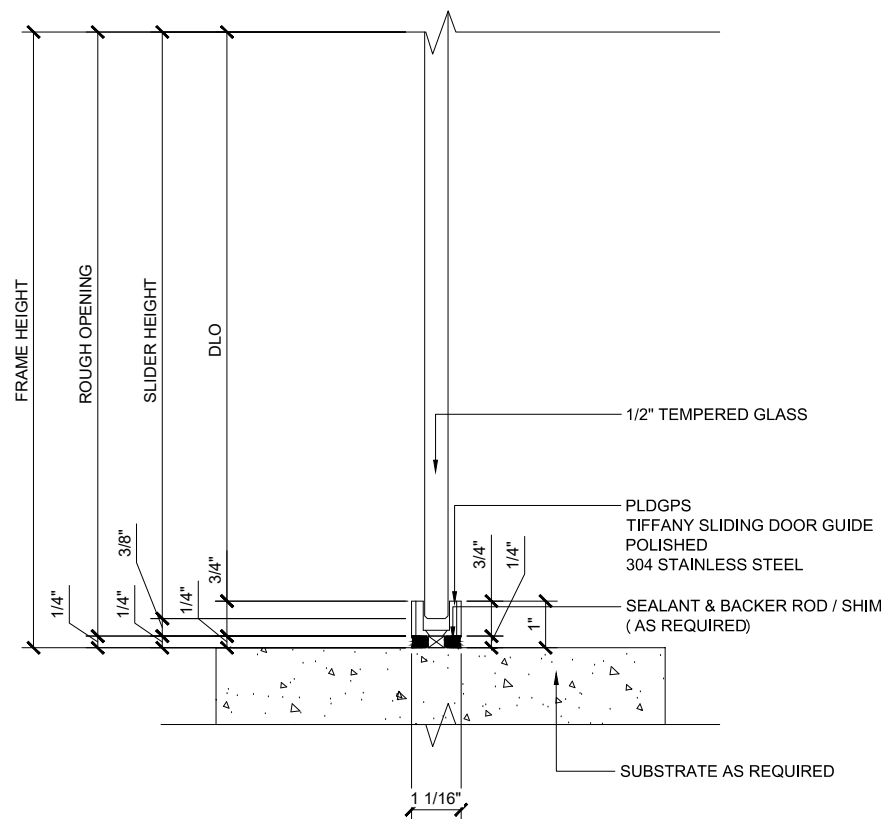

TIFFANY SERIES SLIDING GLASS SYSTEM

SLIDING GLASS DOOR (XX)
X - SLIDER

SHPST

TIFFANY SYSTEM

SLIDING GLASS DOOR
 SLIDING DOOR (XX)
 X - SLIDER
 SHPST

① HEADER (@SLIDER)

TIFFANY SLIDING DOORS (XX) SCALE: 6"=1'-0"

③ HEADER FRONT VIEW (@SLIDER)

TIFFANY SLIDING DOORS (XX) SCALE: 6"=1'-0"

© TIFFANY STOP

TIFFANY SLIDING DOORS (XX) SCALE: 6"=1'-0"

© TIFFANY SLIDING DOOR GUIDE

TIFFANY SLIDING DOORS (XX) SCALE: 6"=1'-0"

© FINGER PULL

TIFFANY SLIDING DOORS (XX) SCALE: 6"=1'-0"

② SILL (@ SLIDER)

TIFFANY SLIDING DOORS (XX) SCALE: 6"=1'-0"

③ STOP AND ROLLER DETAILS

TIFFANY SLIDING DOORS (XX) SCALE: 6"=1'-0"

① **HEADER BOTTOM VIEW (@ SLIDER INSIDE)**
TIFFANY SLIDING DOORS (XX) SCALE: 6"=1'-0"