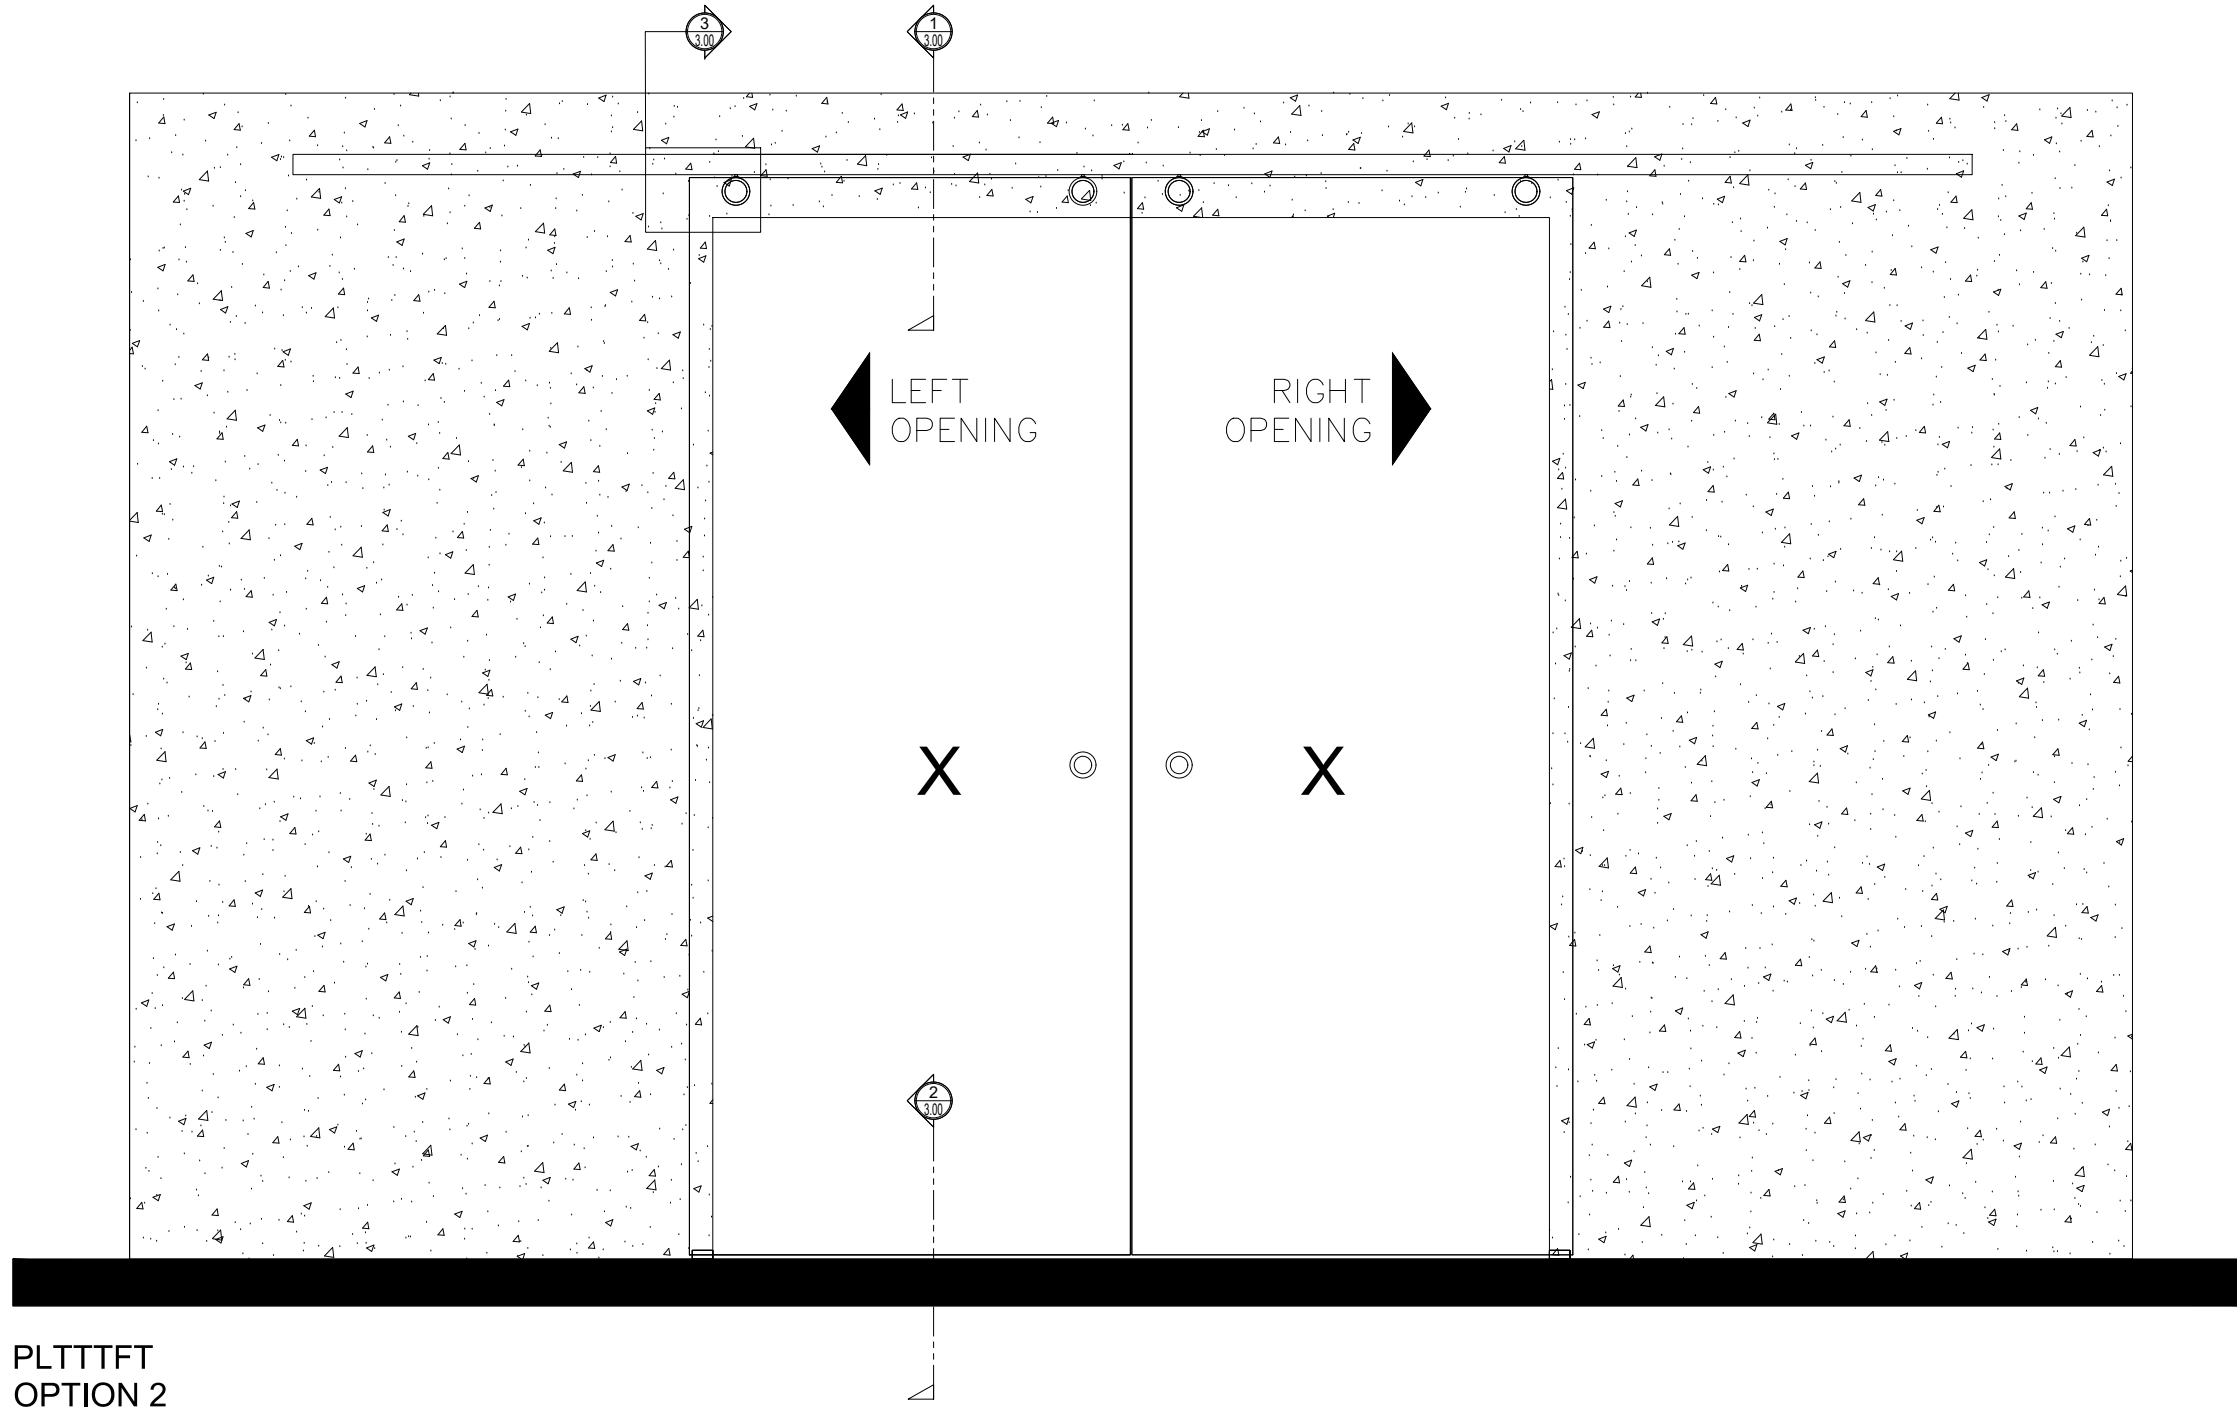

TIFFANY SERIES SLIDING GLASS SYSTEM

SLIDING GLASS DOOR (XX)
X - SLIDER

**PLTTTFT
OPTION 2**

**PLTTTFT
OPTION 2**