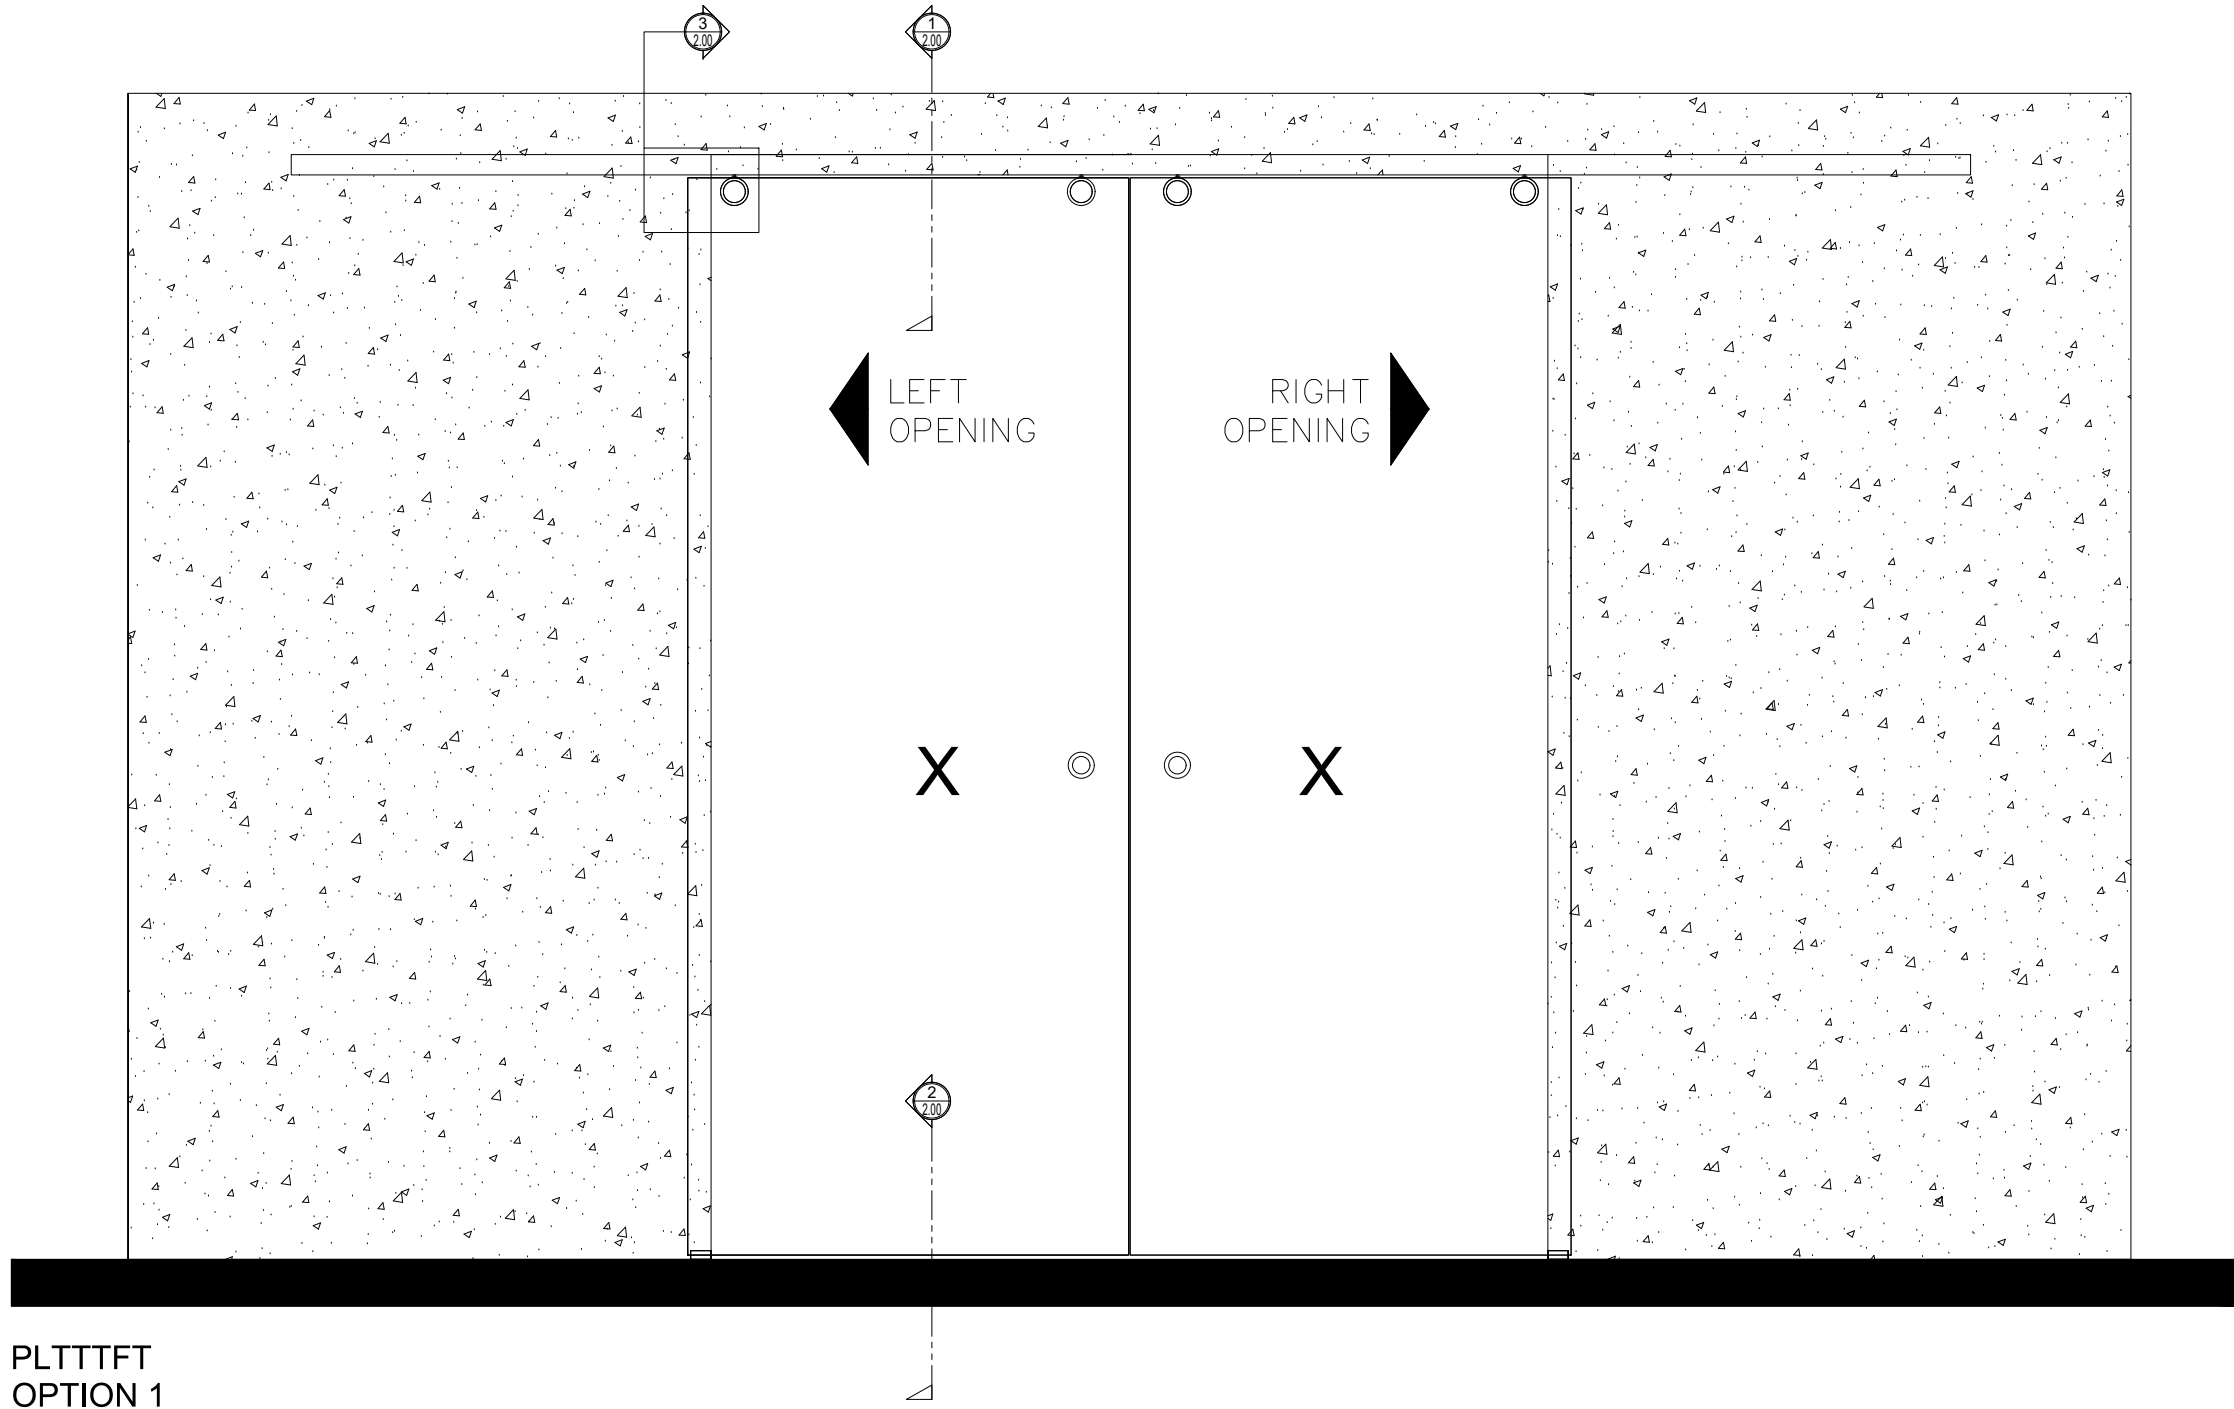

TIFFANY SERIES SLIDING GLASS SYSTEM

SLIDING GLASS DOOR (XX)
X - SLIDER

**PLTTTFT
OPTION 1**

**PLTTTFT
OPTION 1**