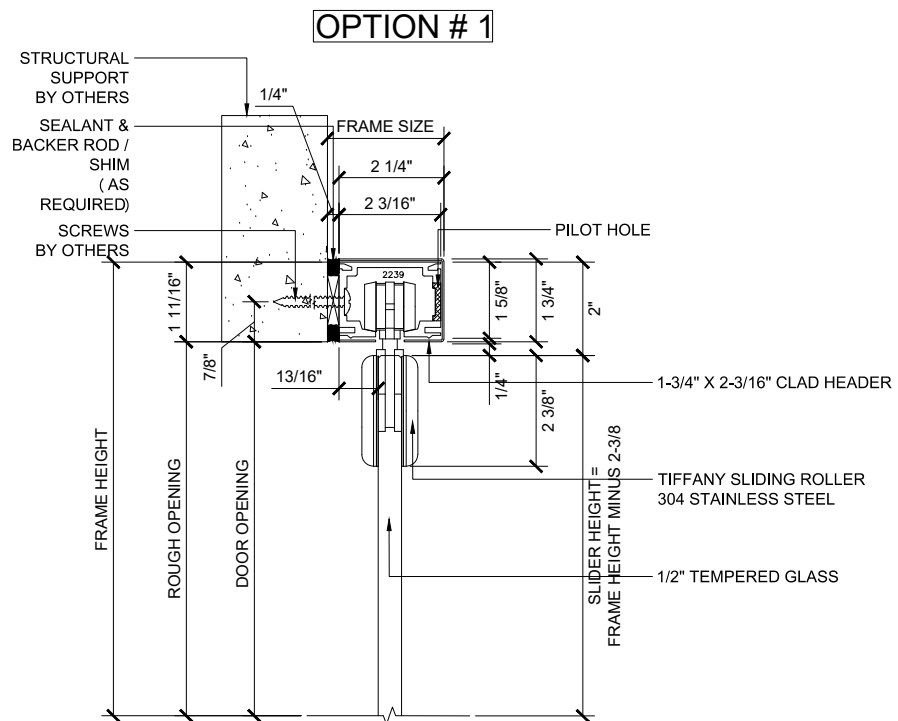

TIFFANY SYSTEM

SLIDING GLASS DOOR
SLIDING DOOR (XX)

X - SLIDER
PLTTTTFT
OPTION 1

① HEADER (@SLIDER)

TIFFANY SLIDING DOORS (XX) SCALE: 6"=1'-0"