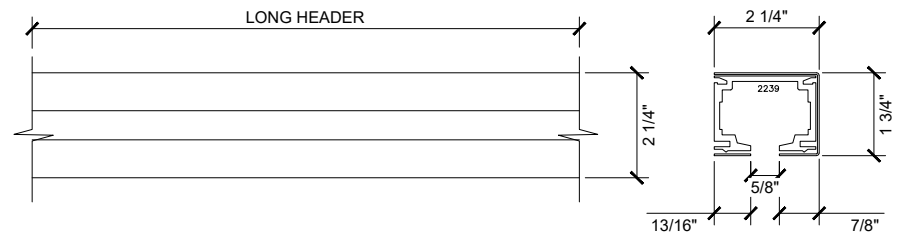

TIFFANY SLIDING DOORS (XX) SCALE: 6"=1'-0"

③ HEADER FRONT VIEW (@SLIDER)

TIFFANY SLIDING DOORS (XX) SCALE: 6"=1'-0"

③ TIFFANY STOP

TIFFANY SLIDING DOORS (XX) SCALE: 6"=1'-0"

③ TIFFANY SLIDING DOOR GUIDE

TIFFANY SLIDING DOORS (XX) SCALE: 6"=1'-0"

③ FINGER PULL

TIFFANY SLIDING DOORS (XX) SCALE: 6"=1'-0"

② SILL (@ SLIDER)

TIFFANY SLIDING DOORS (XX) SCALE: 6"=1'-0"

③ STOP AND ROLLER DETAILS

TIFFANY SLIDING DOORS (XX) SCALE: 6"=1'-0"

① **HEADER BOTTOM VIEW (@ SLIDER)**
TIFFANY SLIDING DOORS (XX) SCALE: 6"=1'-0"