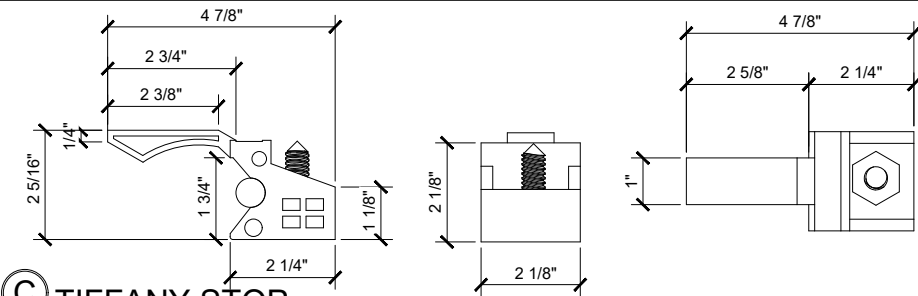

TIFFANY SERIES SLIDING GLASS SYSTEM

SLIDING GLASS DOOR (XX)
X - SLIDER

SHPST

TIFFANY SYSTEM

SLIDING GLASS DOOR
 SLIDING DOOR (XX)
 X - SLIDER
 SHPST

① HEADER (@SLIDER)

TIFFANY SLIDING DOORS (XX) SCALE: 6"=1'-0"

③ HEADER FRONT VIEW (@SLIDER)

TIFFANY SLIDING DOORS (XX) SCALE: 6"=1'-0"

© TIFFANY STOP

TIFFANY SLIDING DOORS (XX) SCALE: 6"=1'-0"

© TIFFANY SLIDING DOOR GUIDE

TIFFANY SLIDING DOORS (XX) SCALE: 6"=1'-0"

© FINGER PULL

TIFFANY SLIDING DOORS (XX) SCALE: 6"=1'-0"

② SILL (@ SLIDER)

TIFFANY SLIDING DOORS (XX) SCALE: 6"=1'-0"

③ STOP AND ROLLER DETAILS

TIFFANY SLIDING DOORS (XX) SCALE: 6"=1'-0"

① **HEADER BOTTOM VIEW (@ SLIDER INSIDE)**
TIFFANY SLIDING DOORS (XX) SCALE: 6"=1'-0"

③ FINGER PULL

TIFFANY SLIDING DOORS (XX) SCALE: 6"=1'-0"

② SILL (@ SLIDER)

TIFFANY SLIDING DOORS (XX) SCALE: 6"=1'-0"

③ STOP AND ROLLER DETAILS

TIFFANY SLIDING DOORS (XX) SCALE: 6"=1'-0"

① **HEADER BOTTOM VIEW (@ SLIDER)**
TIFFANY SLIDING DOORS (XX) SCALE: 6"=1'-0"