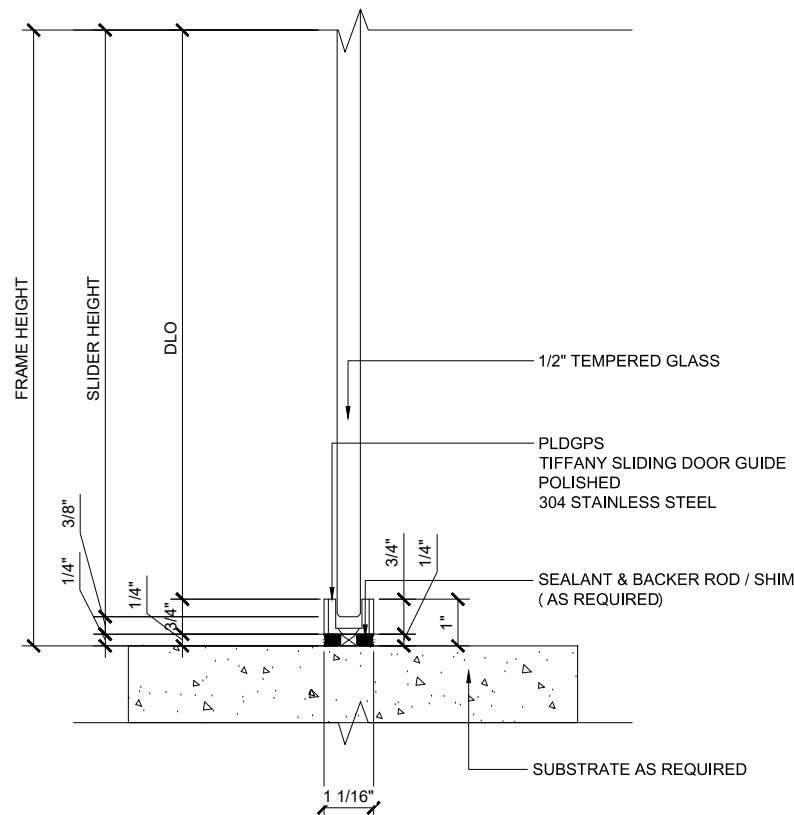

TIFFANY SLIDING DOORS (XX) SCALE: 6"=1'-0"

③ HEADER FRONT VIEW (@SLIDER)

TIFFANY SLIDING DOORS (XX) SCALE: 6"=1'-0"

③ TIFFANY STOP

TIFFANY SLIDING DOORS (XX) SCALE: 6"=1'-0"

③ TIFFANY SLIDING DOOR GUIDE

TIFFANY SLIDING DOORS (XX) SCALE: 6"=1'-0"

③ FINGER PULL

TIFFANY SLIDING DOORS (XX) SCALE: 6"=1'-0"

② SILL (@ SLIDER)

TIFFANY SLIDING DOORS (XX) SCALE: 6"=1'-0"

③ STOP AND ROLLER DETAILS

TIFFANY SLIDING DOORS (XX) SCALE: 6"=1'-0"

① **HEADER BOTTOM VIEW (@ SLIDER)**
TIFFANY SLIDING DOORS (XX) SCALE: 6"=1'-0"