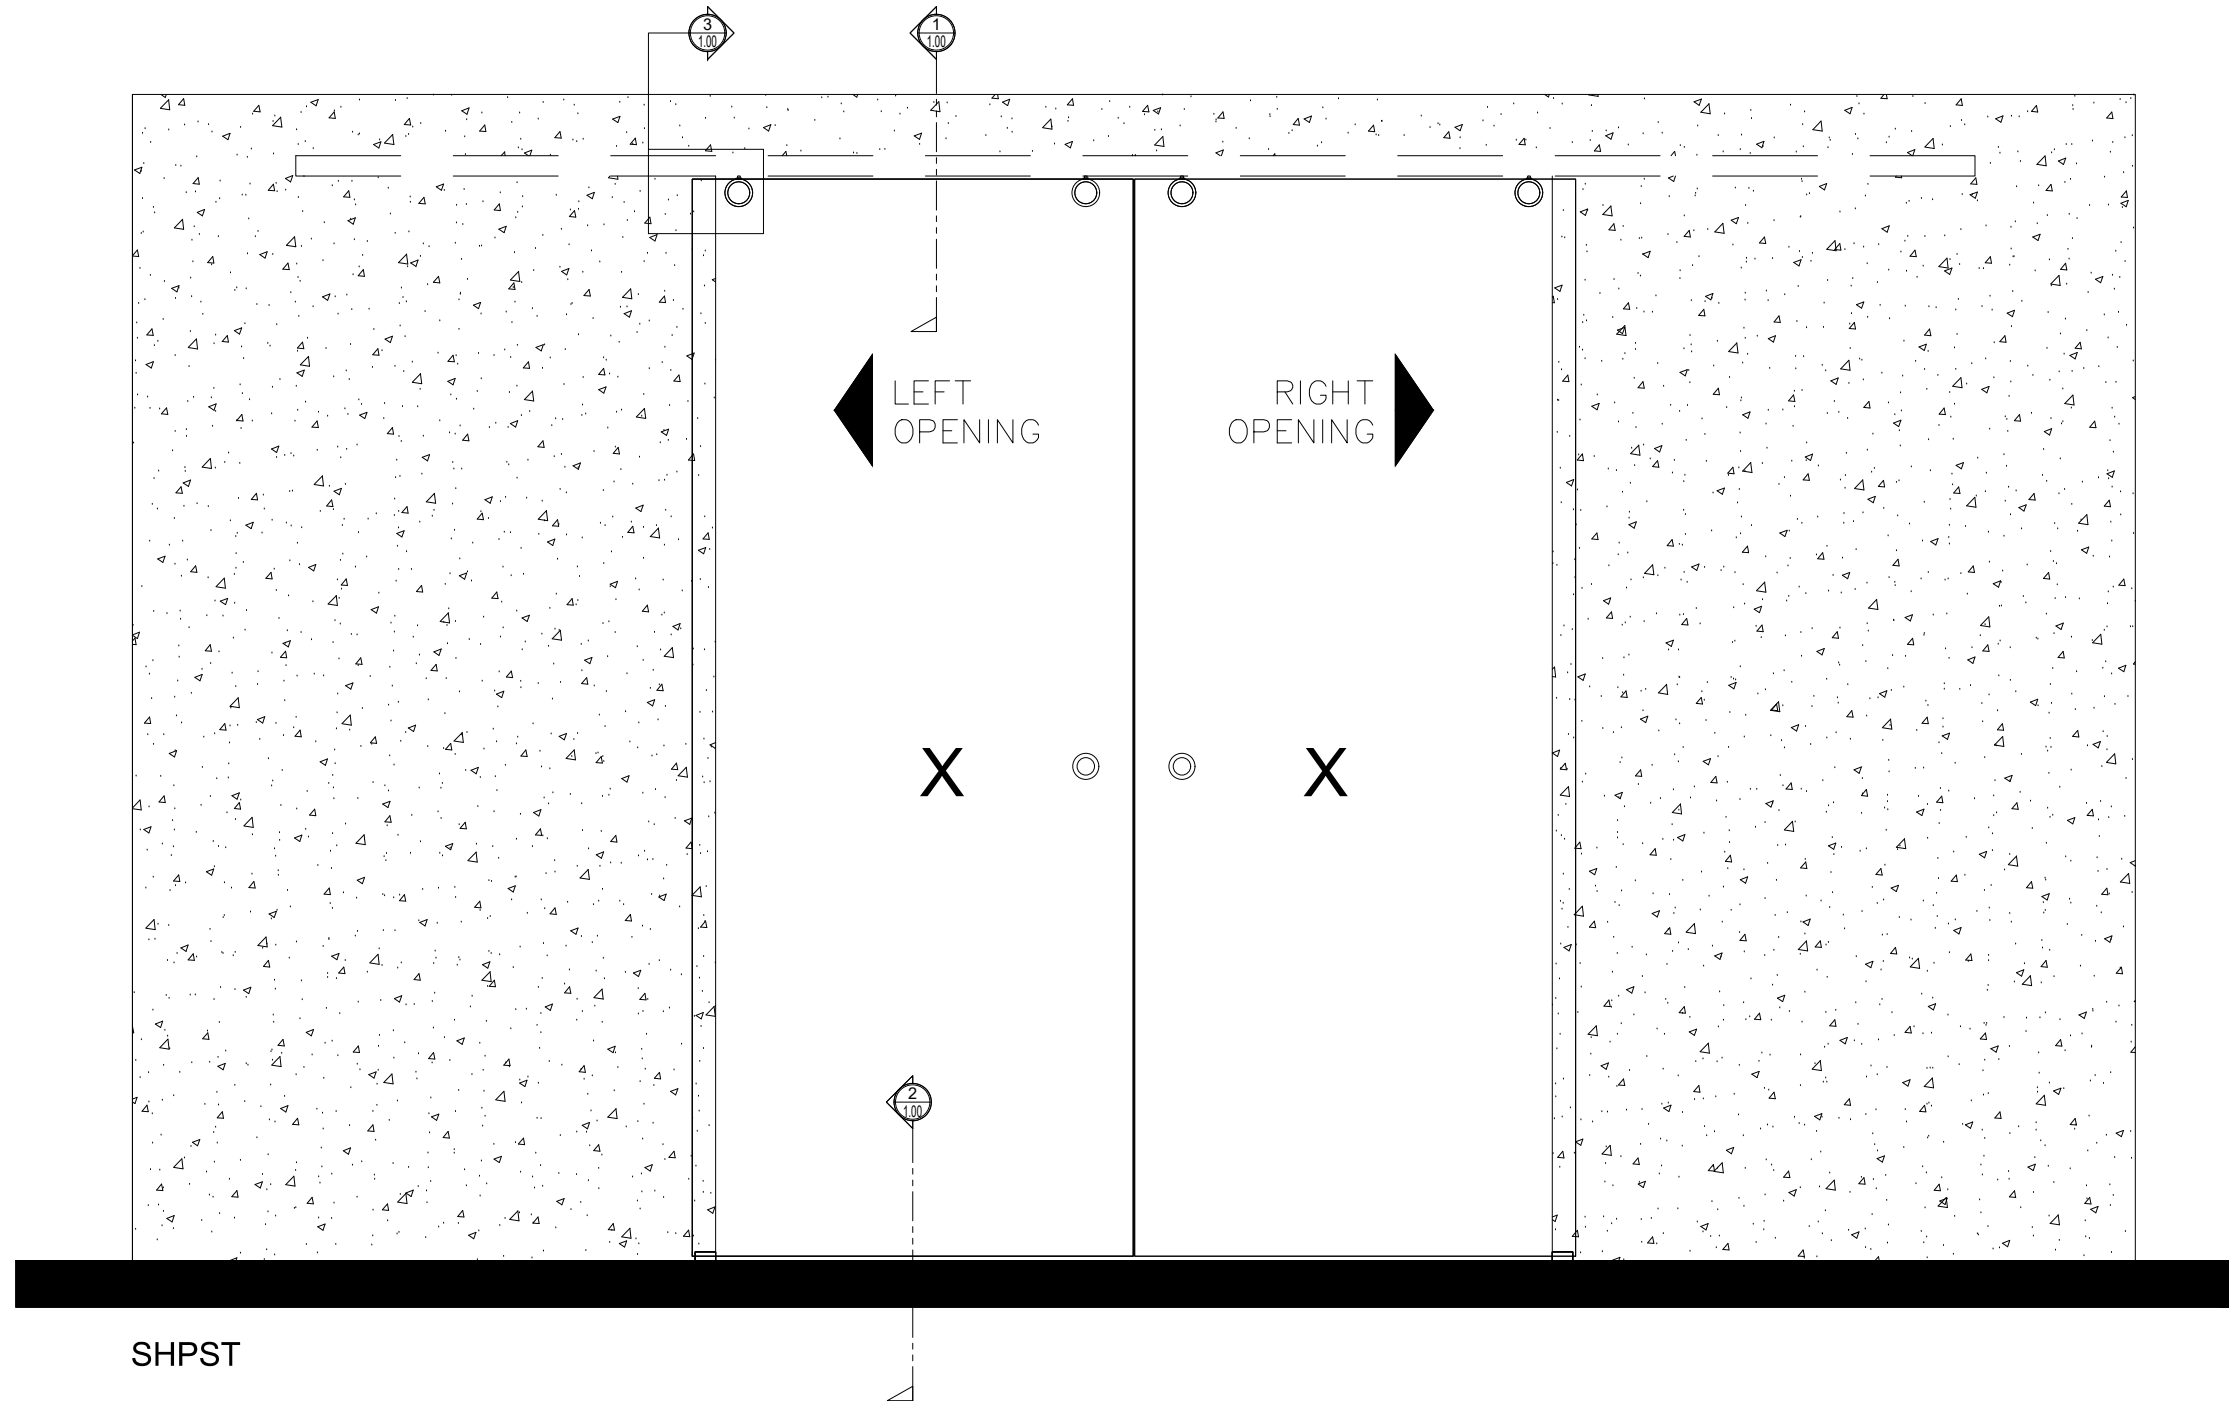

TIFFANY SERIES SLIDING GLASS SYSTEM

SLIDING GLASS DOOR (XX)
X - SLIDER

SHPST

TIFFANY SYSTEM

SLIDING GLASS DOOR
 SLIDING DOOR (XX)
 X - SLIDER
 SHPST

① HEADER (@SLIDER)

TIFFANY SLIDING DOORS (XX) SCALE: 6"=1'-0"

③ HEADER FRONT VIEW (@SLIDER)

TIFFANY SLIDING DOORS (XX) SCALE: 6"=1'-0"

© TIFFANY STOP

TIFFANY SLIDING DOORS (XX) SCALE: 6"=1'-0"

© TIFFANY SLIDING DOOR GUIDE

TIFFANY SLIDING DOORS (XX) SCALE: 6"=1'-0"

© FINGER PULL

TIFFANY SLIDING DOORS (XX) SCALE: 6"=1'-0"

② SILL (@ SLIDER)

TIFFANY SLIDING DOORS (XX) SCALE: 6"=1'-0"

③ STOP AND ROLLER DETAILS

TIFFANY SLIDING DOORS (XX) SCALE: 6"=1'-0"

① **HEADER BOTTOM VIEW (@ SLIDER INSIDE)**
TIFFANY SLIDING DOORS (XX) SCALE: 6"=1'-0"

TIFFANY SLIDING DOORS (XX) SCALE: 6"=1'-0"

③ HEADER FRONT VIEW (@SLIDER)

TIFFANY SLIDING DOORS (XX) SCALE: 6"=1'-0"

③ TIFFANY STOP

TIFFANY SLIDING DOORS (XX) SCALE: 6"=1'-0"

③ TIFFANY SLIDING DOOR GUIDE

TIFFANY SLIDING DOORS (XX) SCALE: 6"=1'-0"