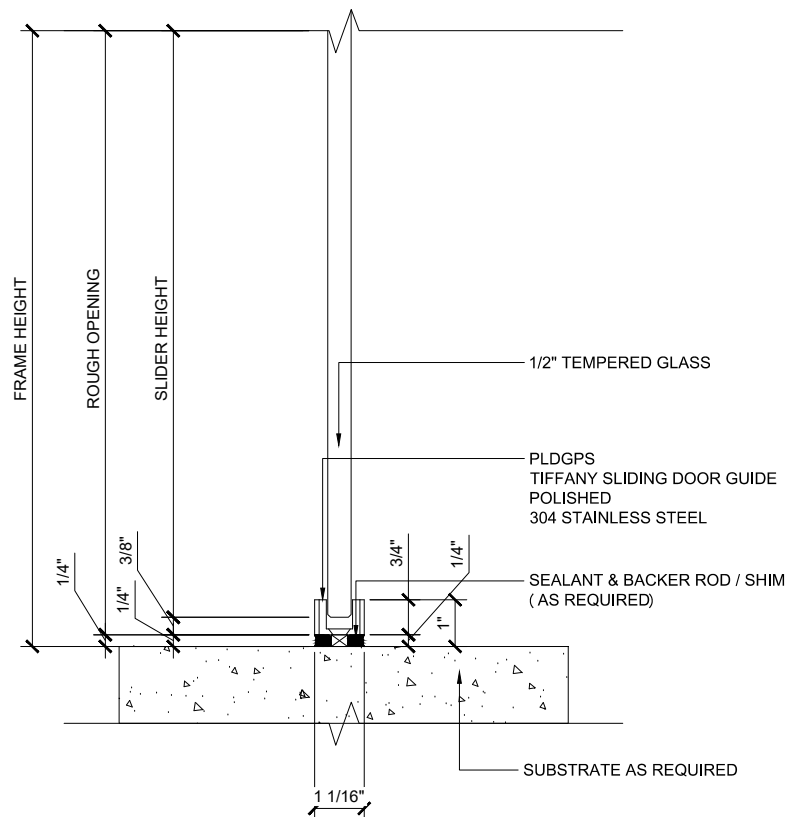

TIFFANY SLIDING DOORS (XX) SCALE: 6"=1'-0"

③ HEADER FRONT VIEW (@SLIDER)

TIFFANY SLIDING DOORS (XX) SCALE: 6"=1'-0"

③ TIFFANY STOP

TIFFANY SLIDING DOORS (XX) SCALE: 6"=1'-0"

③ TIFFANY SLIDING DOOR GUIDE

TIFFANY SLIDING DOORS (XX) SCALE: 6"=1'-0"

③ FINGER PULL

TIFFANY SLIDING DOORS (XX) SCALE: 6"=1'-0"

② SILL (@ SLIDER)

TIFFANY SLIDING DOORS (XX) SCALE: 6"=1'-0"

③ STOP AND ROLLER DETAILS

TIFFANY SLIDING DOORS (XX) SCALE: 6"=1'-0"

① **HEADER BOTTOM VIEW (@ SLIDER)**
TIFFANY SLIDING DOORS (XX) SCALE: 6"=1'-0"