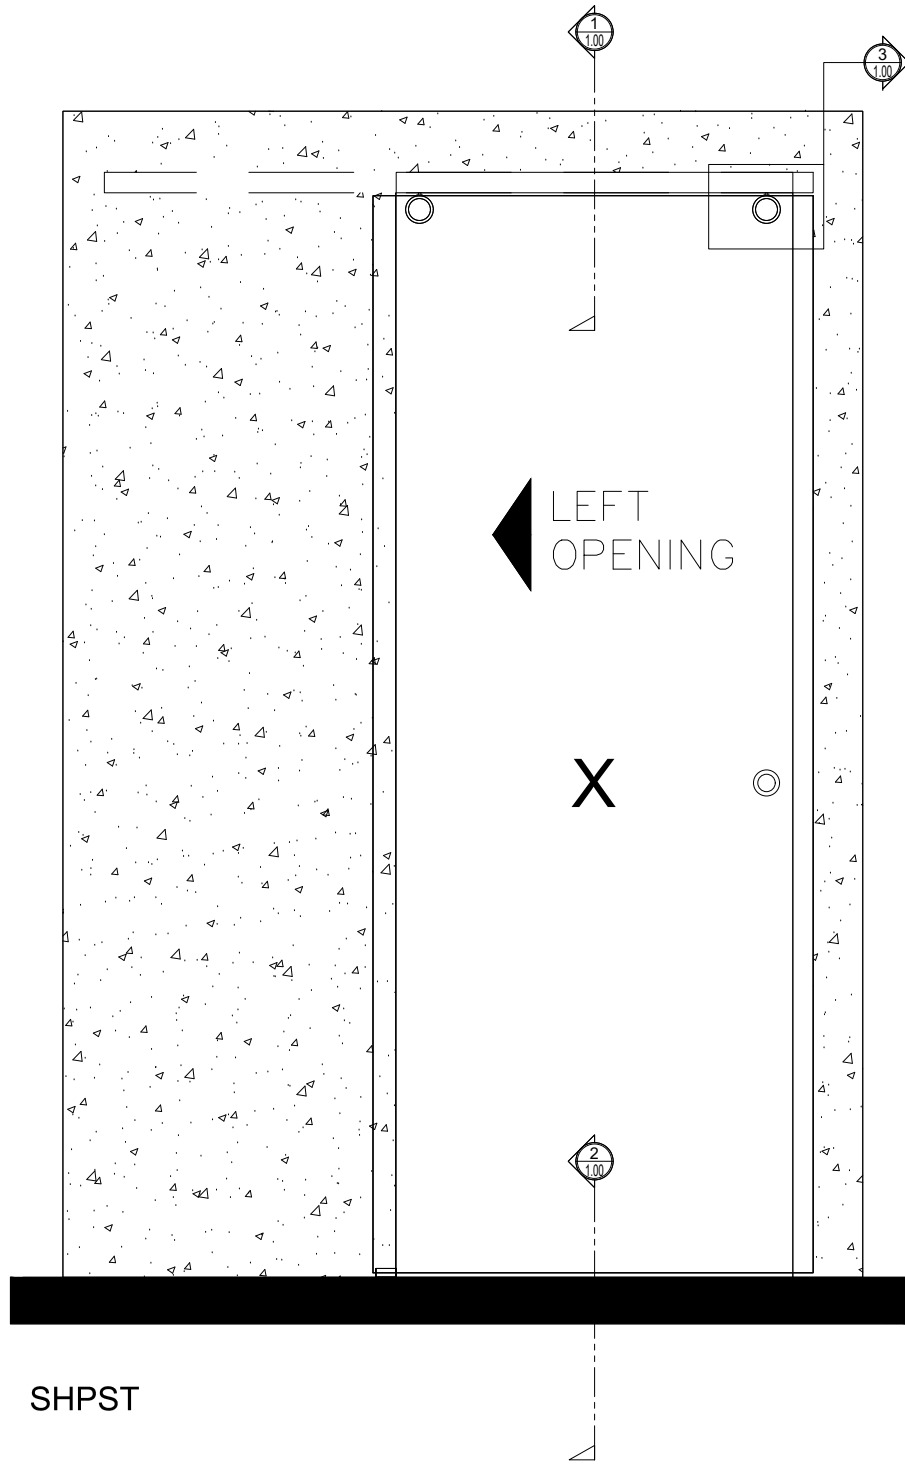

## TIFFANY SERIES SLIDING GLASS SYSTEM

SLIDING GLASS DOOR  
 X - SLIDER

## TIFFANY SYSTEM

SLIDING GLASS DOOR  
 SLIDING DOOR (X)

X - SLIDER

① HEADER (@SLIDER)

TIFFANY SLIDING DOORS (X) SCALE: 6"=1'-0"

③ HEADER FRONT VIEW (@SLIDER)

TIFFANY SLIDING DOORS (X) SCALE: 6"=1'-0"

© TIFFANY STOP

TIFFANY SLIDING DOORS (X) SCALE: 6"=1'-0"

© TIFFANY SLIDING DOOR GUIDE

TIFFANY SLIDING DOORS (X) SCALE: 6"=1'-0"

© FINGER PULL

TIFFANY SLIDING DOORS (X) SCALE: 6"=1'-0"

② SILL (@ SLIDER)

TIFFANY SLIDING DOORS (X) SCALE: 6"=1'-0"

③ STOP AND ROLLER DETAILS

TIFFANY SLIDING DOORS (X) SCALE: 6"=1'-0"

① **HEADER BOTTOM VIEW (@ SLIDER)**  
TIFFANY SLIDING DOORS (X) SCALE: 6"=1'-0"