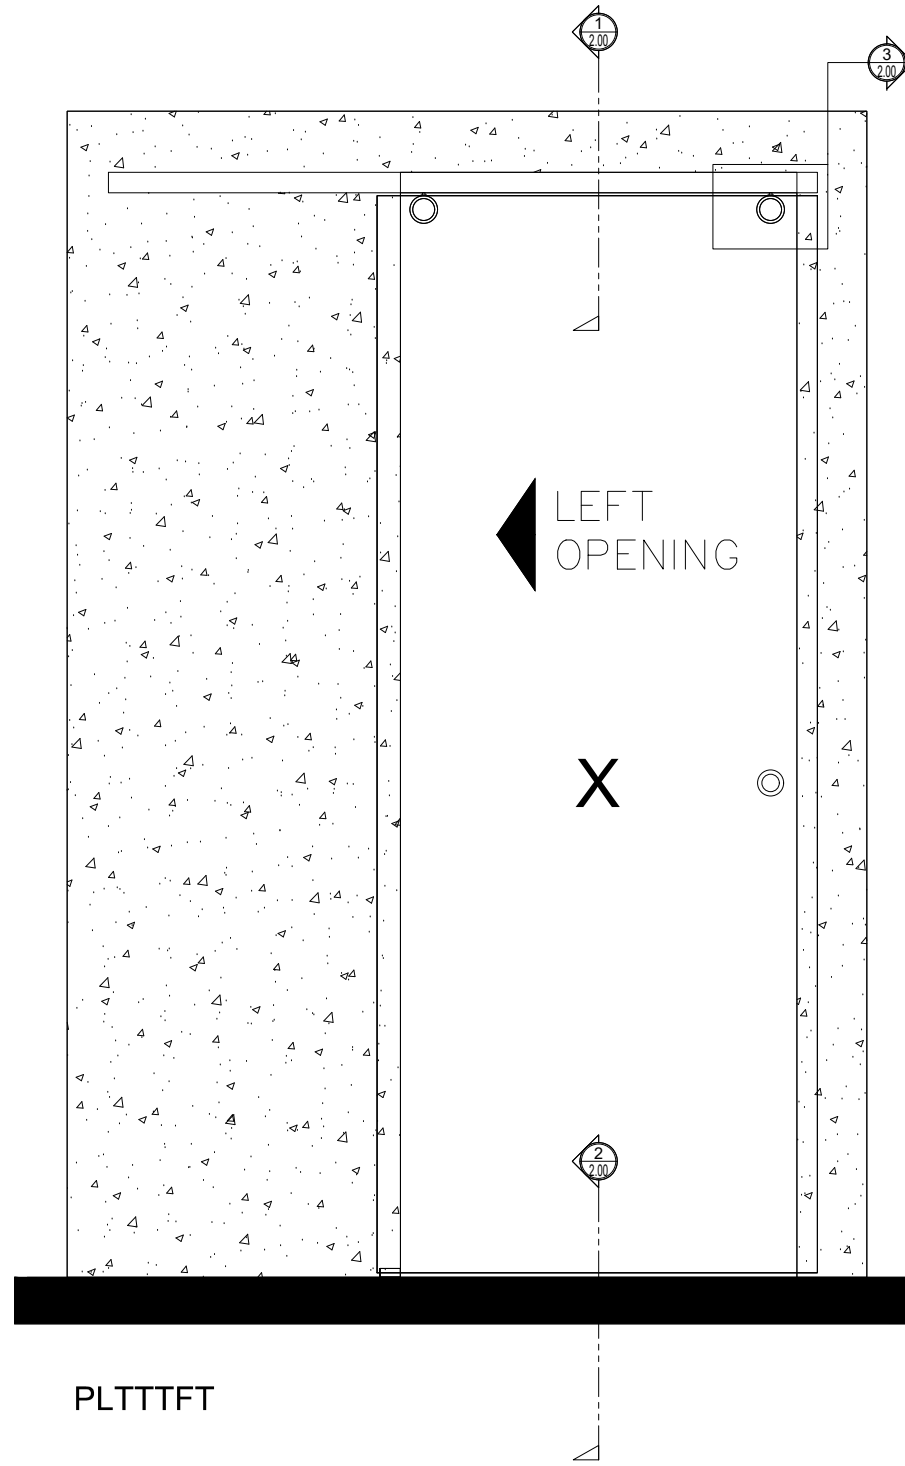

## TIFFANY SERIES SLIDING GLASS SYSTEM

SLIDING GLASS DOOR  
 X - SLIDER

## TIFFANY SYSTEM

SLIDING GLASS DOOR  
 SLIDING DOOR (X)

X - SLIDER

① HEADER (@SLIDER)

TIFFANY SLIDING DOORS (X) SCALE: 6"=1'-0"

③ HEADER FRONT VIEW (@SLIDER)

TIFFANY SLIDING DOORS (X) SCALE: 6"=1'-0"

© TIFFANY STOP

TIFFANY SLIDING DOORS (X) SCALE: 6"=1'-0"

© TIFFANY SLIDING DOOR GUIDE

TIFFANY SLIDING DOORS (X) SCALE: 6"=1'-0"

© FINGER PULL

TIFFANY SLIDING DOORS (X) SCALE: 6"=1'-0"

② SILL (@ SLIDER)

TIFFANY SLIDING DOORS (X) SCALE: 6"=1'-0"

③ STOP AND ROLLER DETAILS

TIFFANY SLIDING DOORS (X) SCALE: 6"=1'-0"

① **HEADER BOTTOM VIEW (@ SLIDER)**  
TIFFANY SLIDING DOORS (X) SCALE: 6"=1'-0"