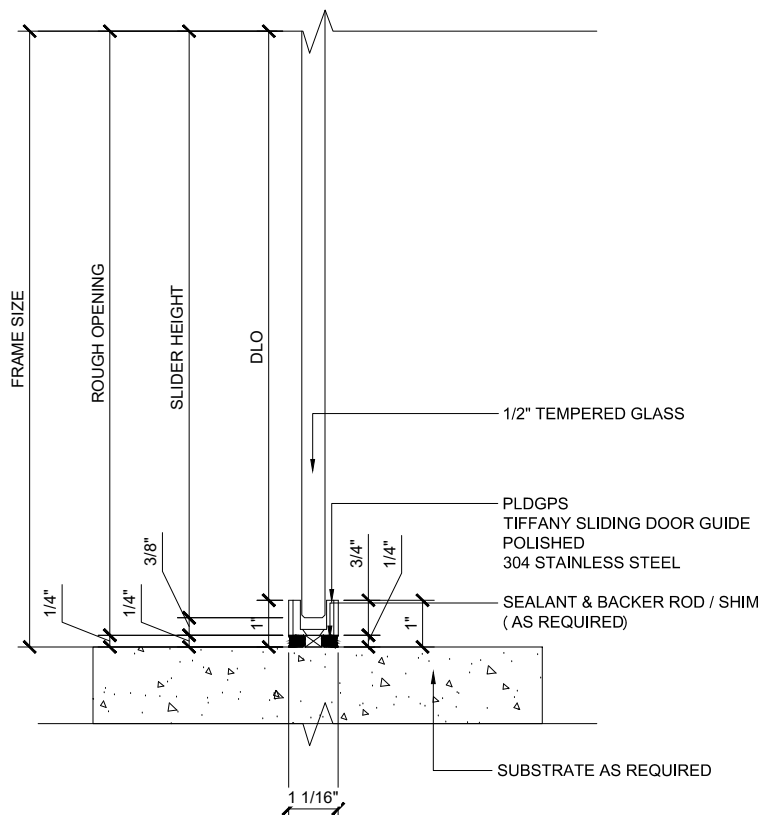

② SILL (@SLIDER)

TIFFANY SLIDING DOORS (X) SCALE: 6"=1'-0"