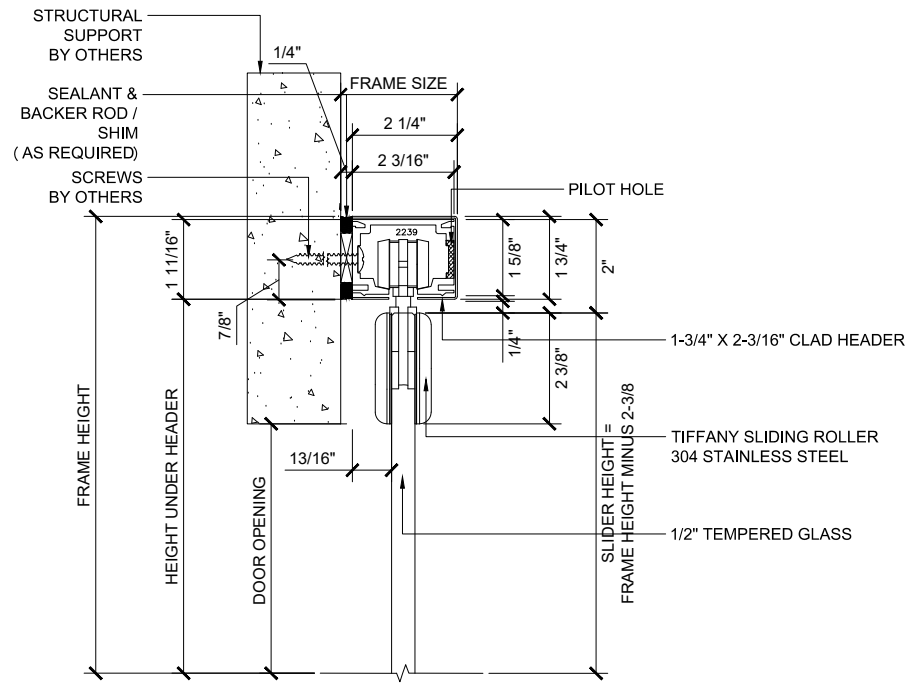

### ③ STOP AND ROLLER DETAILS

TIFFANY SLIDING DOORS (X) SCALE: 6"=1'-0"

① **HEADER BOTTOM VIEW (@ SLIDER)**  
 TIFFANY SLIDING DOORS (X) SCALE: 6"=1'-0"

## TIFFANY SYSTEM

SLIDING GLASS DOOR  
 SLIDING DOOR (X)

X - SLIDER  
 OPTION 2

① HEADER (@SLIDER)

TIFFANY SLIDING DOORS (X) SCALE: 6"=1'-0"

③ HEADER FRONT VIEW (@SLIDER)

TIFFANY SLIDING DOORS (X) SCALE: 6"=1'-0"