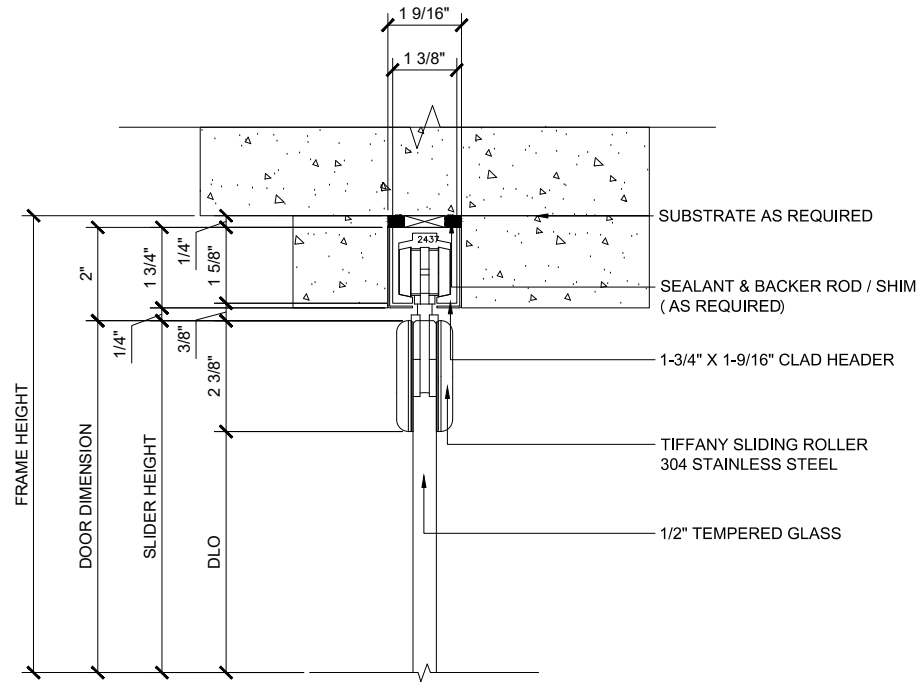

## TIFFANY SYSTEM

SLIDING GLASS DOOR  
 SLIDING DOOR (X)

X - SLIDER

① HEADER (@SLIDER)

TIFFANY SLIDING DOORS (X) SCALE: 6"=1'-0"

③ HEADER FRONT VIEW (@SLIDER)

TIFFANY SLIDING DOORS (X) SCALE: 6"=1'-0"

© TIFFANY STOP

TIFFANY SLIDING DOORS (X) SCALE: 6"=1'-0"

© TIFFANY SLIDING DOOR GUIDE

TIFFANY SLIDING DOORS (X) SCALE: 6"=1'-0"

© FINGER PULL

TIFFANY SLIDING DOORS (X) SCALE: 6"=1'-0"

② SILL (@ SLIDER)

TIFFANY SLIDING DOORS (X) SCALE: 6"=1'-0"

③ STOP AND ROLLER DETAILS

TIFFANY SLIDING DOORS (X) SCALE: 6"=1'-0"

① **HEADER BOTTOM VIEW (@ SLIDER)**  
TIFFANY SLIDING DOORS (X) SCALE: 6"=1'-0"

### ① HEADER (@SLIDER)

TIFFANY SLIDING DOORS (X) SCALE: 6"=1'-0"