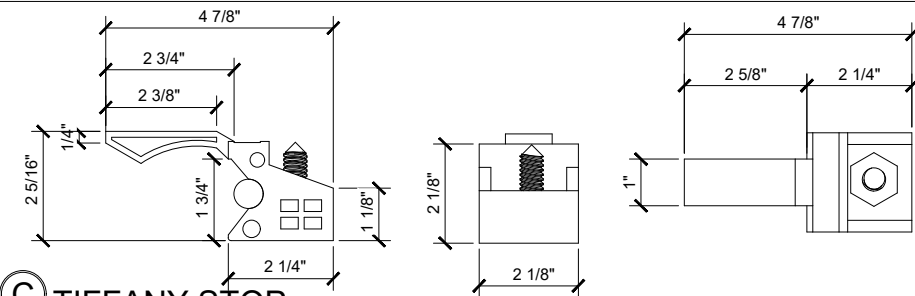

④ TIFFANY STOP

TIFFANY SLIDING DOORS (X) SCALE: 6"=1'-0"