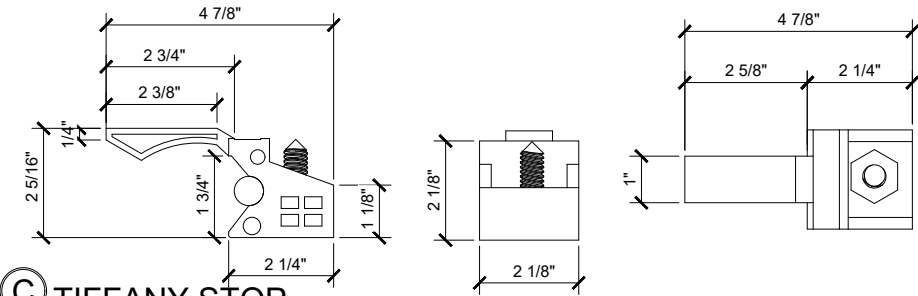

## TIFFANY SYSTEM

SLIDING GLASS DOOR  
 SLIDING DOOR (X)

X - SLIDER  
 OPTION 2

① HEADER (@SLIDER)

TIFFANY SLIDING DOORS (X) SCALE: 6"=1'-0"

③ HEADER FRONT VIEW (@SLIDER)

TIFFANY SLIDING DOORS (X) SCALE: 6"=1'-0"

© TIFFANY STOP

TIFFANY SLIDING DOORS (X) SCALE: 6"=1'-0"

© TIFFANY SLIDING DOOR GUIDE

TIFFANY SLIDING DOORS (X) SCALE: 6"=1'-0"

© FINGER PULL

TIFFANY SLIDING DOORS (X) SCALE: 6"=1'-0"

② SILL (@ SLIDER)

TIFFANY SLIDING DOORS (X) SCALE: 6"=1'-0"