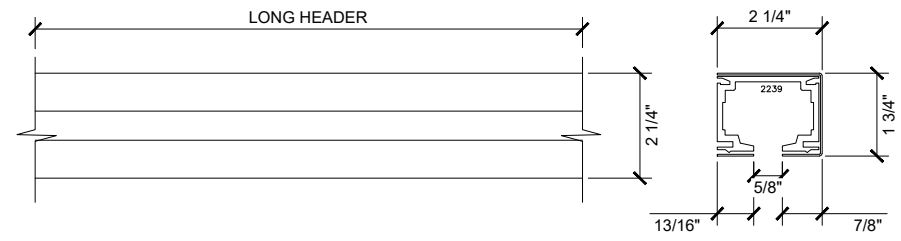

① **HEADER BOTTOM VIEW (@ SLIDER)**
TIFFANY SLIDING DOORS (X) SCALE: 6"=1'-0"