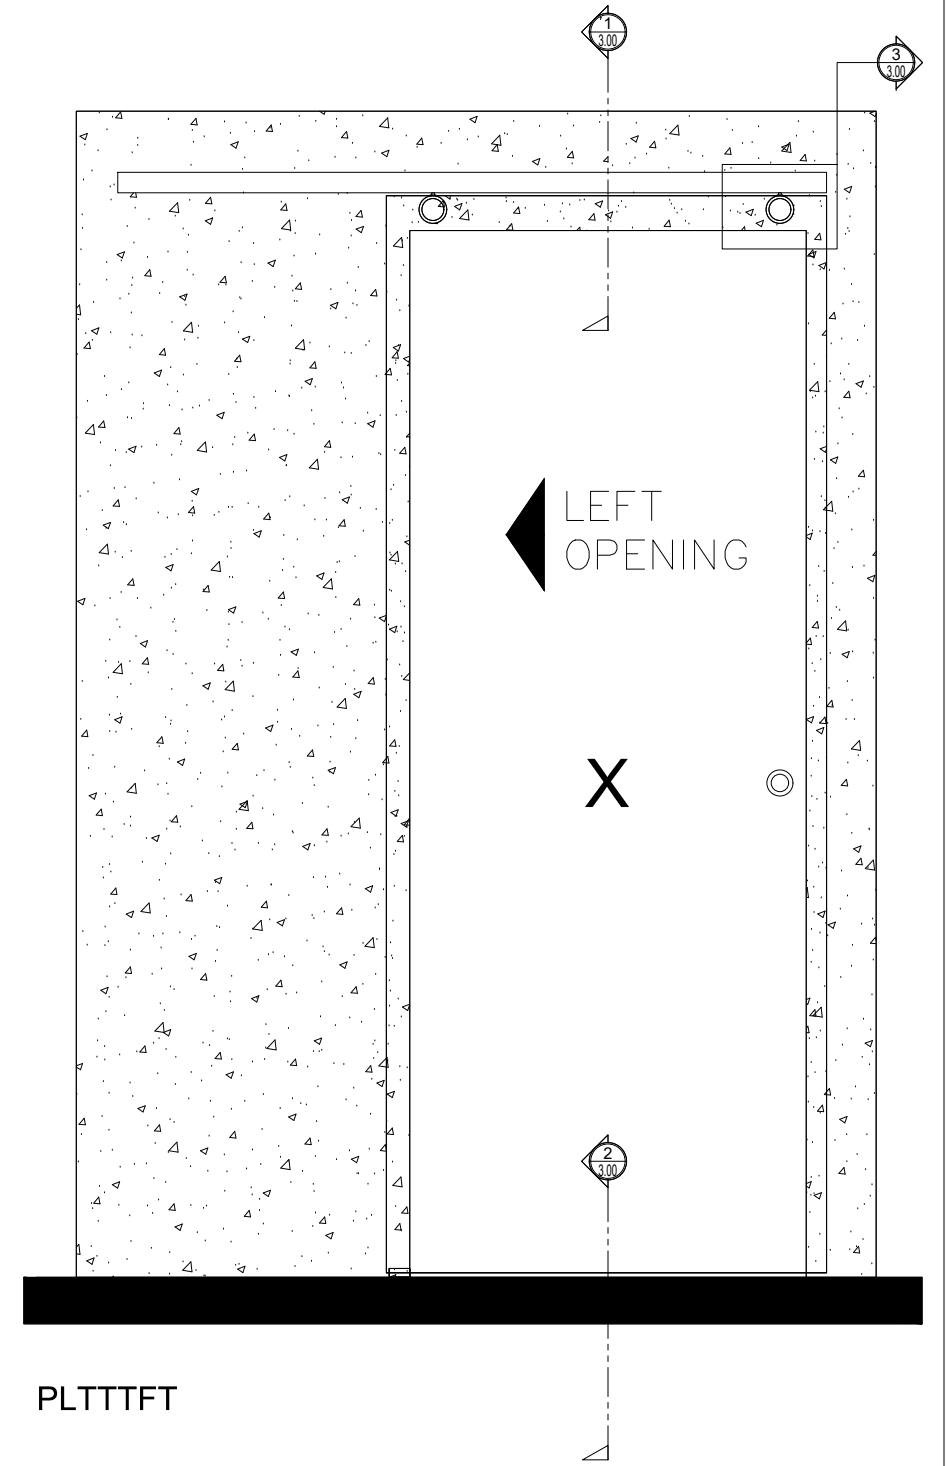

## TIFFANY SERIES SLIDING GLASS SYSTEM

SLIDING GLASS DOOR  
 X - SLIDER

## TIFFANY SYSTEM

SLIDING GLASS DOOR  
 SLIDING DOOR (X)

X - SLIDER

① HEADER (@SLIDER)

TIFFANY SLIDING DOORS (X) SCALE: 6"=1'-0"

③ HEADER FRONT VIEW (@SLIDER)

TIFFANY SLIDING DOORS (X) SCALE: 6"=1'-0"

© TIFFANY STOP

TIFFANY SLIDING DOORS (X) SCALE: 6"=1'-0"

© TIFFANY SLIDING DOOR GUIDE

TIFFANY SLIDING DOORS (X) SCALE: 6"=1'-0"

© FINGER PULL

TIFFANY SLIDING DOORS (X) SCALE: 6"=1'-0"

② SILL (@ SLIDER)

TIFFANY SLIDING DOORS (X) SCALE: 6"=1'-0"

③ STOP AND ROLLER DETAILS

TIFFANY SLIDING DOORS (X) SCALE: 6"=1'-0"

① **HEADER BOTTOM VIEW (@ SLIDER)**  
TIFFANY SLIDING DOORS (X) SCALE: 6"=1'-0"