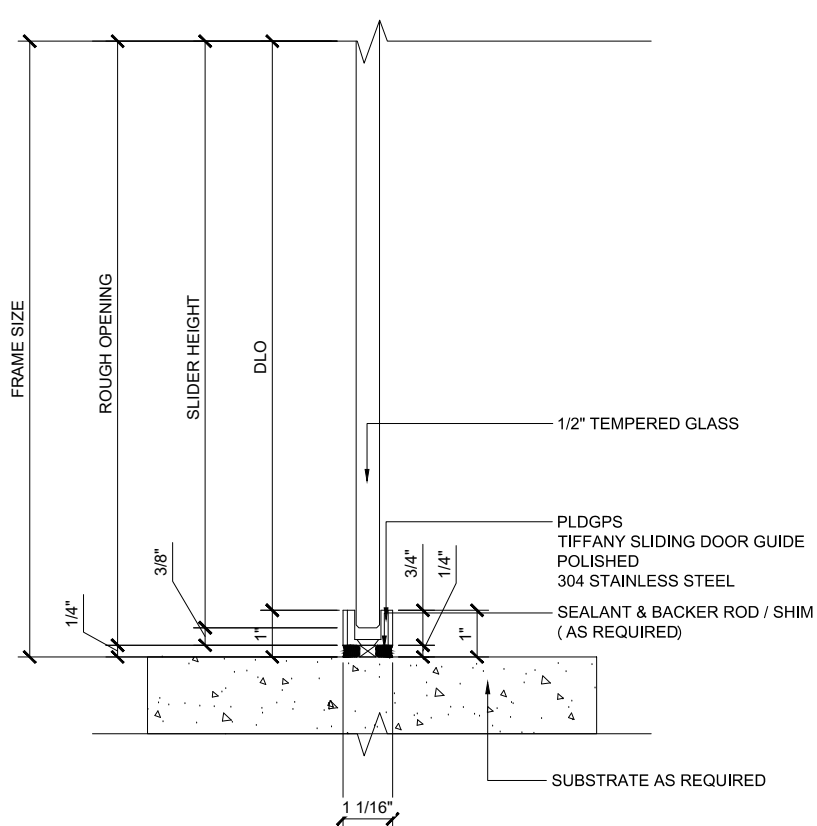

### ③ STOP AND ROLLER DETAILS

TIFFANY SLIDING DOORS (X) SCALE: 6"=1'-0"

① **HEADER BOTTOM VIEW (@ SLIDER)**  
 TIFFANY SLIDING DOORS (X) SCALE: 6"=1'-0"

## TIFFANY SYSTEM

SLIDING GLASS DOOR  
 SLIDING DOOR (X)

X - SLIDER  
 OPTION 2

① HEADER (@SLIDER)

TIFFANY SLIDING DOORS (X) SCALE: 6"=1'-0"

③ HEADER FRONT VIEW (@SLIDER)

TIFFANY SLIDING DOORS (X) SCALE: 6"=1'-0"

© TIFFANY STOP

TIFFANY SLIDING DOORS (X) SCALE: 6"=1'-0"

© TIFFANY SLIDING DOOR GUIDE

TIFFANY SLIDING DOORS (X) SCALE: 6"=1'-0"

© FINGER PULL

TIFFANY SLIDING DOORS (X) SCALE: 6"=1'-0"

② SILL (@ SLIDER)

TIFFANY SLIDING DOORS (X) SCALE: 6"=1'-0"

③ STOP AND ROLLER DETAILS

TIFFANY SLIDING DOORS (X) SCALE: 6"=1'-0"

① HEADER BOTTOM VIEW (@ SLIDER)

TIFFANY SLIDING DOORS (X) SCALE: 6"=1'-0"