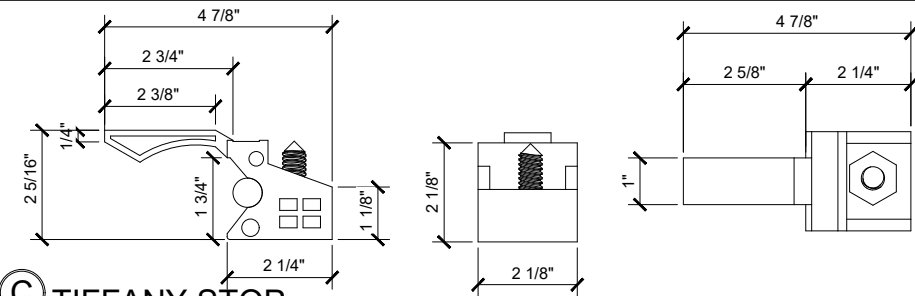

## TIFFANY SYSTEM

SLIDING GLASS DOOR  
 SLIDING DOOR (X)

X - SLIDER

① HEADER (@SLIDER)

TIFFANY SLIDING DOORS (X) SCALE: 6"=1'-0"

③ HEADER FRONT VIEW (@SLIDER)

TIFFANY SLIDING DOORS (X) SCALE: 6"=1'-0"

© TIFFANY STOP

TIFFANY SLIDING DOORS (X) SCALE: 6"=1'-0"

© TIFFANY SLIDING DOOR GUIDE

TIFFANY SLIDING DOORS (X) SCALE: 6"=1'-0"

© FINGER PULL

TIFFANY SLIDING DOORS (X) SCALE: 6"=1'-0"

② SILL (@ SLIDER)

TIFFANY SLIDING DOORS (X) SCALE: 6"=1'-0"

③ STOP AND ROLLER DETAILS

TIFFANY SLIDING DOORS (X) SCALE: 6"=1'-0"

① **HEADER BOTTOM VIEW (@ SLIDER)**  
TIFFANY SLIDING DOORS (X) SCALE: 6"=1'-0"

③ STOP AND ROLLER DETAILS

TIFFANY SLIDING DOORS (X) SCALE: 6"=1'-0"

① HEADER BOTTOM VIEW (@ SLIDER)

TIFFANY SLIDING DOORS (X) SCALE: 6"=1'-0"