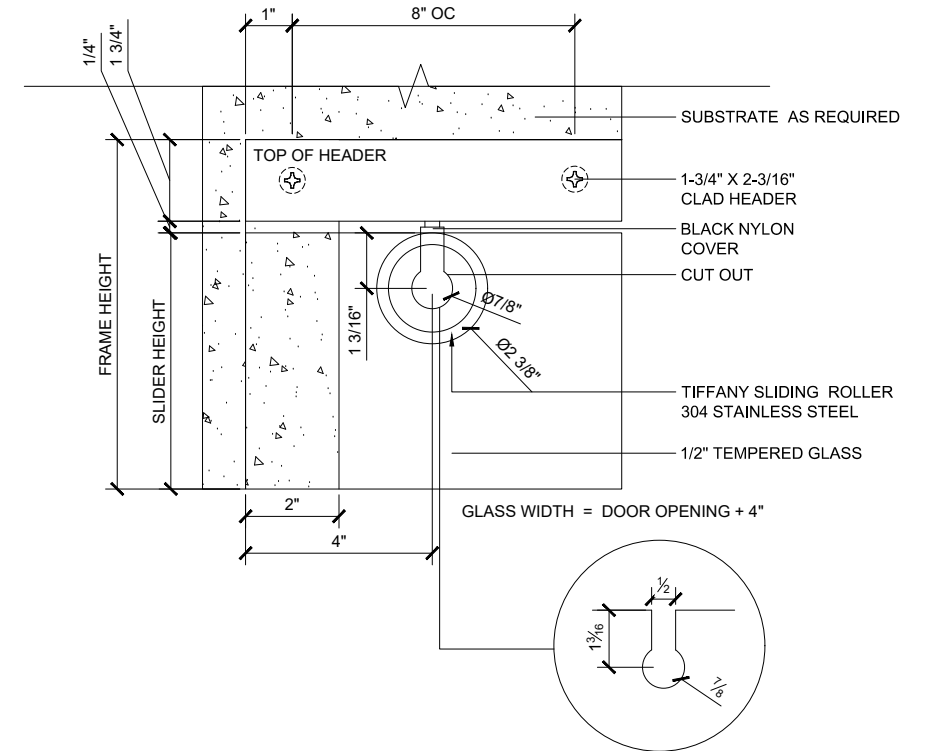

③ HEADER FRONT VIEW (@SLIDER)

TIFFANY SLIDING DOORS (X) SCALE: 6"=1'-0"