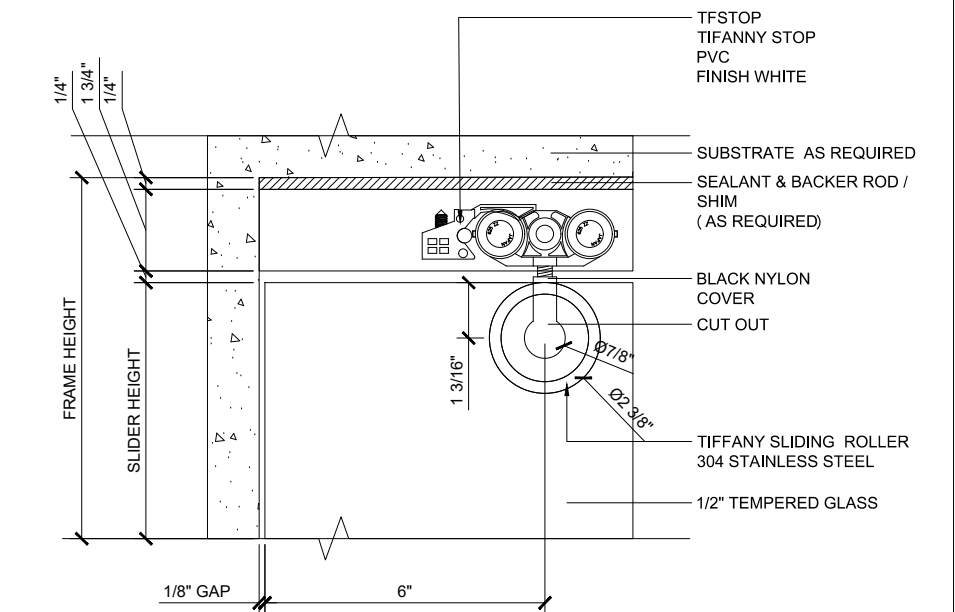

## TIFFANY SYSTEM

SLIDING GLASS DOOR  
 SLIDING DOOR (X)

X - SLIDER

① HEADER (@SLIDER)

TIFFANY SLIDING DOORS (X) SCALE: 6"=1'-0"

③ HEADER FRONT VIEW (@SLIDER)

TIFFANY SLIDING DOORS (X) SCALE: 6"=1'-0"

© TIFFANY STOP

TIFFANY SLIDING DOORS (X) SCALE: 6"=1'-0"

© TIFFANY SLIDING DOOR GUIDE

TIFFANY SLIDING DOORS (X) SCALE: 6"=1'-0"

© FINGER PULL

TIFFANY SLIDING DOORS (X) SCALE: 6"=1'-0"

② SILL (@ SLIDER)

TIFFANY SLIDING DOORS (X) SCALE: 6"=1'-0"