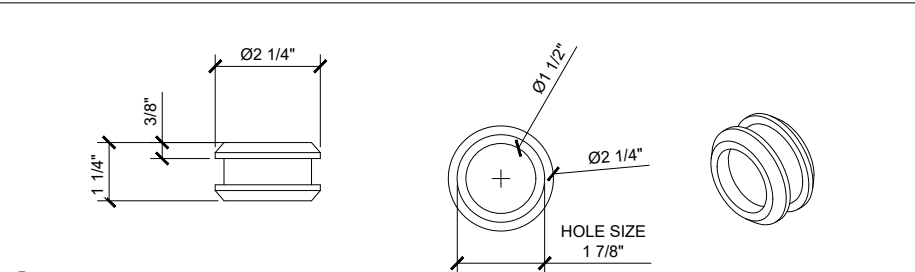

## TIFFANY SYSTEM

SLIDING GLASS DOOR  
 SLIDING DOOR (X)

X - SLIDER

① HEADER (@SLIDER)

TIFFANY SLIDING DOORS (X) SCALE: 6"=1'-0"

③ HEADER FRONT VIEW (@SLIDER)

TIFFANY SLIDING DOORS (X) SCALE: 6"=1'-0"

© TIFFANY STOP

TIFFANY SLIDING DOORS (X) SCALE: 6"=1'-0"

© TIFFANY SLIDING DOOR GUIDE

TIFFANY SLIDING DOORS (X) SCALE: 6"=1'-0"

© FINGER PULL

TIFFANY SLIDING DOORS (X) SCALE: 6"=1'-0"

② SILL (@ SLIDER)

TIFFANY SLIDING DOORS (X) SCALE: 6"=1'-0"