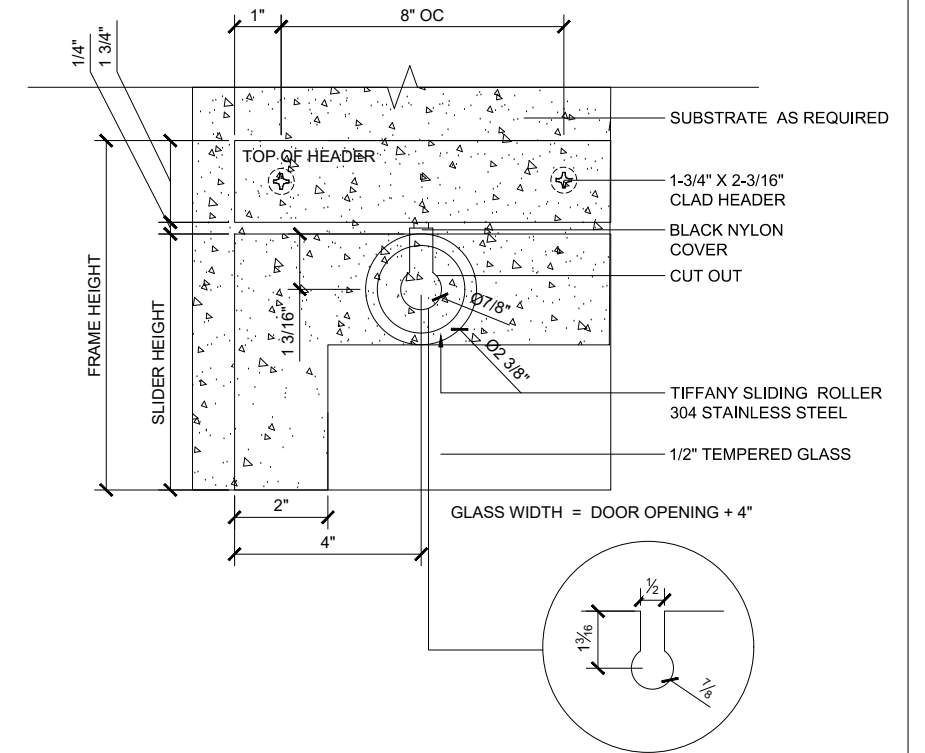

### ③ STOP AND ROLLER DETAILS

TIFFANY SLIDING DOORS (X) SCALE: 6"=1'-0"

① **HEADER BOTTOM VIEW (@ SLIDER)**  
 TIFFANY SLIDING DOORS (X) SCALE: 6"=1'-0"

## TIFFANY SYSTEM

SLIDING GLASS DOOR  
 SLIDING DOOR (X)

X - SLIDER  
 OPTION 2

① HEADER (@SLIDER)

TIFFANY SLIDING DOORS (X) SCALE: 6"=1'-0"

③ HEADER FRONT VIEW (@SLIDER)

TIFFANY SLIDING DOORS (X) SCALE: 6"=1'-0"

© TIFFANY STOP

TIFFANY SLIDING DOORS (X) SCALE: 6"=1'-0"

© TIFFANY SLIDING DOOR GUIDE

TIFFANY SLIDING DOORS (X) SCALE: 6"=1'-0"

© FINGER PULL

TIFFANY SLIDING DOORS (X) SCALE: 6"=1'-0"

② SILL (@ SLIDER)

TIFFANY SLIDING DOORS (X) SCALE: 6"=1'-0"