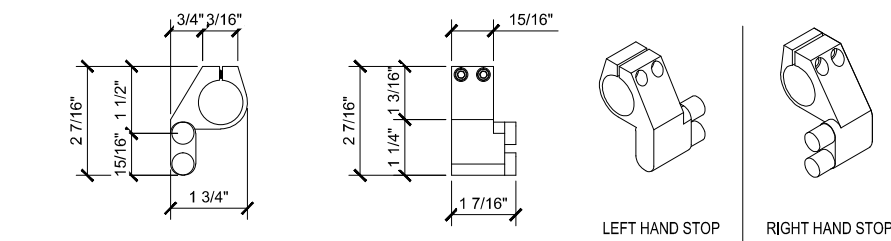

RUBY SLIDING GLASS DOOR SYSTEM
 SLIDING GLASS DOOR
 X - SLIDER

PLRWM2
 WALL MOUNT BI-PARTING SLIDER KIT

- 4 PLHDSR
- 2 PLLSTOP
- 2 PLRSTOP
- 9 PLR
- 2 PLRDG
- 1 PLTRACKFT (MAX. 20 FEET)
- 2 PLSH

ADDRESS: 13644 NELSON AVE. CITY OF INDUSTRY, CA.
 TEL: (800) 443-7044
 FAX No.: (626) 968-9256
 WEBSITE: www.prlglass.com www.prlaluminum.com

RUBY SLIDING GLASS DOOR SYSTEM

SLIDING GLASS DOORS
 SLIDING DOORS (XX)
 X - SLIDER

1 TOP ROLLER WTH FLUSH MOUNT GLASS FAB. (@SLIDER)

RUBY SLIDING DOORS (XX) SCALE: 6"=1'-0"

C PLLSTOP

RUBY SLIDING DOORS (XX) SCALE: 6"=1'-0"

A PLHDSR ANTI-LIFT TOP ROLLER

RUBY SLIDING DOORS (XX) SCALE: 6"=1'-0"

D RUBY SLIDING DOOR GUIDE

RUBY SLIDING DOORS (XX) SCALE: 6"=1'-0"

B PLR WALL MOUNT CLAMP

RUBY SLIDING DOORS (XX) SCALE: 6"=1'-0"

E FINGER PULL / 24 / 36 / 48 LADDER PULL

SCALE: 6"=1'-0"

H PLTRACKFT RUBY SLIDING TUBE

RUBY SLIDING DOORS (XX)

SCALE: 6"=1'-0"