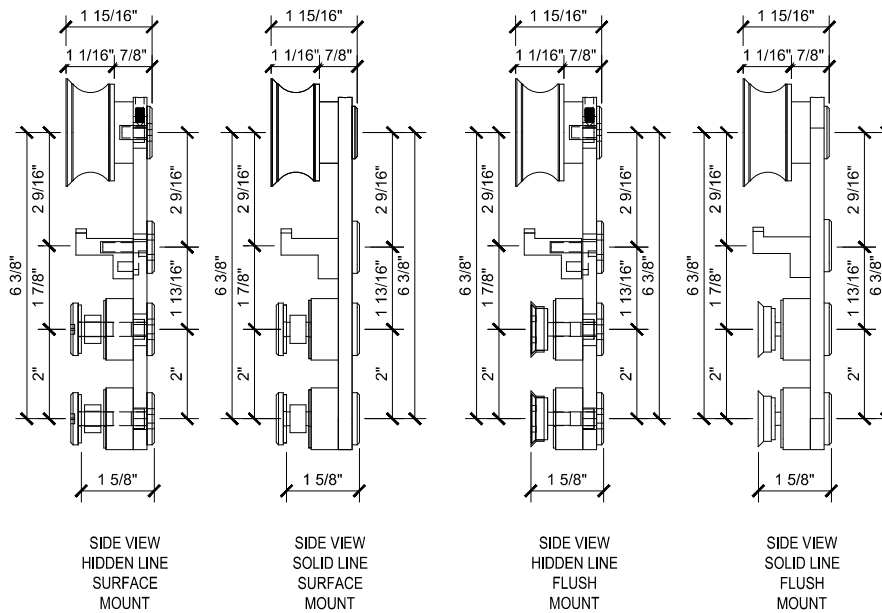

RUBY SLIDING GLASS DOOR SYSTEM
 SLIDING GLASS DOOR
 X - SLIDER

PLRWM2
 WALL MOUNT BI-PARTING SLIDER KIT

- 4 PLHDSR
- 2 PLLSTOP
- 2 PLRSTOP
- 9 PLR
- 2 PLRDG
- 1 PLTRACKFT (MAX. 20 FEET)
- 2 PLSH

ADDRESS: 13644 NELSON AVE. CITY OF INDUSTRY, CA.
 TEL: (800) 443-7044
 FAX No.: (626) 968-9256
 WEBSITE: www.prlglass.com www.prlaluminum.com

RUBY SLIDING GLASS DOOR SYSTEM

SLIDING GLASS DOORS
 SLIDING DOORS (XX)
 X - SLIDER

1 TOP ROLLER WTH FLUSH MOUNT GLASS FAB. (@SLIDER)

RUBY SLIDING DOORS (XX) SCALE: 6"=1'-0"

C PLLSTOP

RUBY SLIDING DOORS (XX) SCALE: 6"=1'-0"

A PLHDSR ANTI-LIFT TOP ROLLER

RUBY SLIDING DOORS (XX) SCALE: 6"=1'-0"

D RUBY SLIDING DOOR GUIDE

RUBY SLIDING DOORS (XX) SCALE: 6"=1'-0"

B PLR WALL MOUNT CLAMP

RUBY SLIDING DOORS (XX) SCALE: 6"=1'-0"

E FINGER PULL / 24 / 36 / 48 LADDER PULL

SCALE: 6"=1'-0"

H PLTRACKFT RUBY SLIDING TUBE

RUBY SLIDING DOORS (XX)

SCALE: 6"=1'-0"