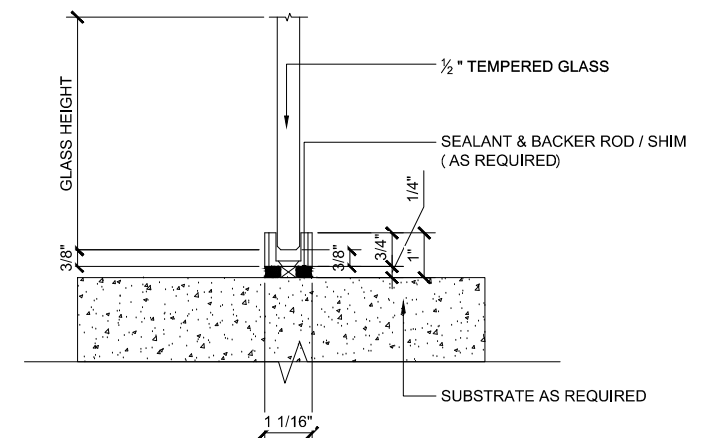

A PLHDSR ANTI-LIFT TOP ROLLER

RUBY SLIDING DOORS (XX) SCALE: 6"=1'-0"

D RUBY SLIDING DOOR GUIDE

RUBY SLIDING DOORS (XX) SCALE: 6"=1'-0"

B PLR WALL MOUNT CLAMP

RUBY SLIDING DOORS (XX) SCALE: 6"=1'-0"

E FINGER PULL / 24 / 36 / 48 LADDER PULL

RUBY SLIDING DOORS (XX) SCALE: 6"=1'-0"

2 SILL (@ SLIDER)

RUBY SLIDING DOORS (XX) SCALE: 6"=1'-0"

F 24 LADDER PULL

RUBY SLIDING DOORS (XX)

SCALE: 6"=2'-0"

G PLECAP RUBY END CAPS

RUBY SLIDING DOORS (XX)

SCALE: 6"=1'-0"

H PLTRACKFT RUBY SLIDING TUBE

RUBY SLIDING DOORS (XX)

SCALE: 6"=1'-0"