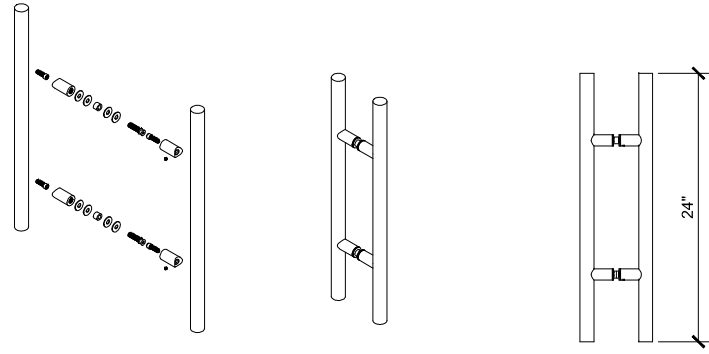

A PLHDSR ANTI-LIFT TOP ROLLER

RUBY SLIDING DOORS (XX) SCALE: 6"=1'-0"

D RUBY SLIDING DOOR GUIDE

RUBY SLIDING DOORS (XX) SCALE: 6"=1'-0"

B PLR WALL MOUNT CLAMP

RUBY SLIDING DOORS (XX) SCALE: 6"=1'-0"

E FINGER PULL / 24 / 36 / 48 LADDER PULL

RUBY SLIDING DOORS (XX) SCALE: 6"=1'-0"

2 SILL (@ SLIDER)

RUBY SLIDING DOORS (XX) SCALE: 6"=1'-0"

F 24 LADDER PULL

RUBY SLIDING DOORS (XX)

SCALE: 6"=2'-0"

G PLECAP RUBY END CAPS

RUBY SLIDING DOORS (XX)

SCALE: 6"=1'-0"

H PLTRACKFT RUBY SLIDING TUBE

RUBY SLIDING DOORS (XX)

SCALE: 6"=1'-0"