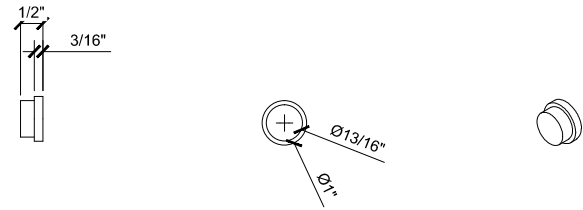

RUBY SLIDING DOORS (XX) SCALE: 6"=1'-0"

2 SILL (@ SLIDER)

RUBY SLIDING DOORS (XX) SCALE: 6"=1'-0"

F 24 LADDER PULL

RUBY SLIDING DOORS (XX)

SCALE: 6"=2'-0"

G PLECAP RUBY END CAPS

RUBY SLIDING DOORS (XX)

SCALE: 6"=1'-0"

H PLTRACKFT RUBY SLIDING TUBE

RUBY SLIDING DOORS (XX)

SCALE: 6"=1'-0"