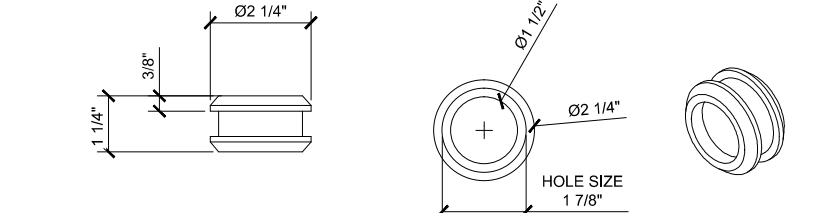

A PLHDSR ANTI-LIFT TOP ROLLER

RUBY SLIDING DOORS (XX) SCALE: 6"=1'-0"

D RUBY SLIDING DOOR GUIDE

RUBY SLIDING DOORS (XX) SCALE: 6"=1'-0"

B PLR WALL MOUNT CLAMP

RUBY SLIDING DOORS (XX) SCALE: 6"=1'-0"

E FINGER PULL / 24 / 36 / 48 LADDER PULL

RUBY SLIDING DOORS (XX) SCALE: 6"=1'-0"

2 SILL (@ SLIDER)

RUBY SLIDING DOORS (XX) SCALE: 6"=1'-0"

F 24 LADDER PULL

RUBY SLIDING DOORS (XX)

SCALE: 6"=2'-0"

G PLECAP RUBY END CAPS

RUBY SLIDING DOORS (XX)