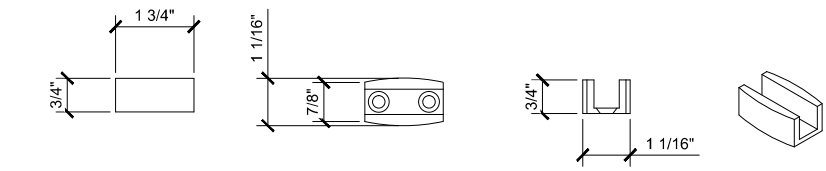

RUBY SLIDING GLASS DOOR SYSTEM

SLIDING GLASS DOORS
 SLIDING DOORS (XX)
 X - SLIDER

1 TOP ROLLER WTH FLUSH MOUNT GLASS FAB. (@SLIDER)

RUBY SLIDING DOORS (XX) SCALE: 6"=1'-0"

C PLLSTOP

RUBY SLIDING DOORS (XX) SCALE: 6"=1'-0"

A PLHDSR ANTI-LIFT TOP ROLLER

RUBY SLIDING DOORS (XX) SCALE: 6"=1'-0"

D RUBY SLIDING DOOR GUIDE

RUBY SLIDING DOORS (XX) SCALE: 6"=1'-0"

B PLR WALL MOUNT CLAMP

RUBY SLIDING DOORS (XX) SCALE: 6"=1'-0"

E FINGER PULL / 24 / 36 / 48 LADDER PULL