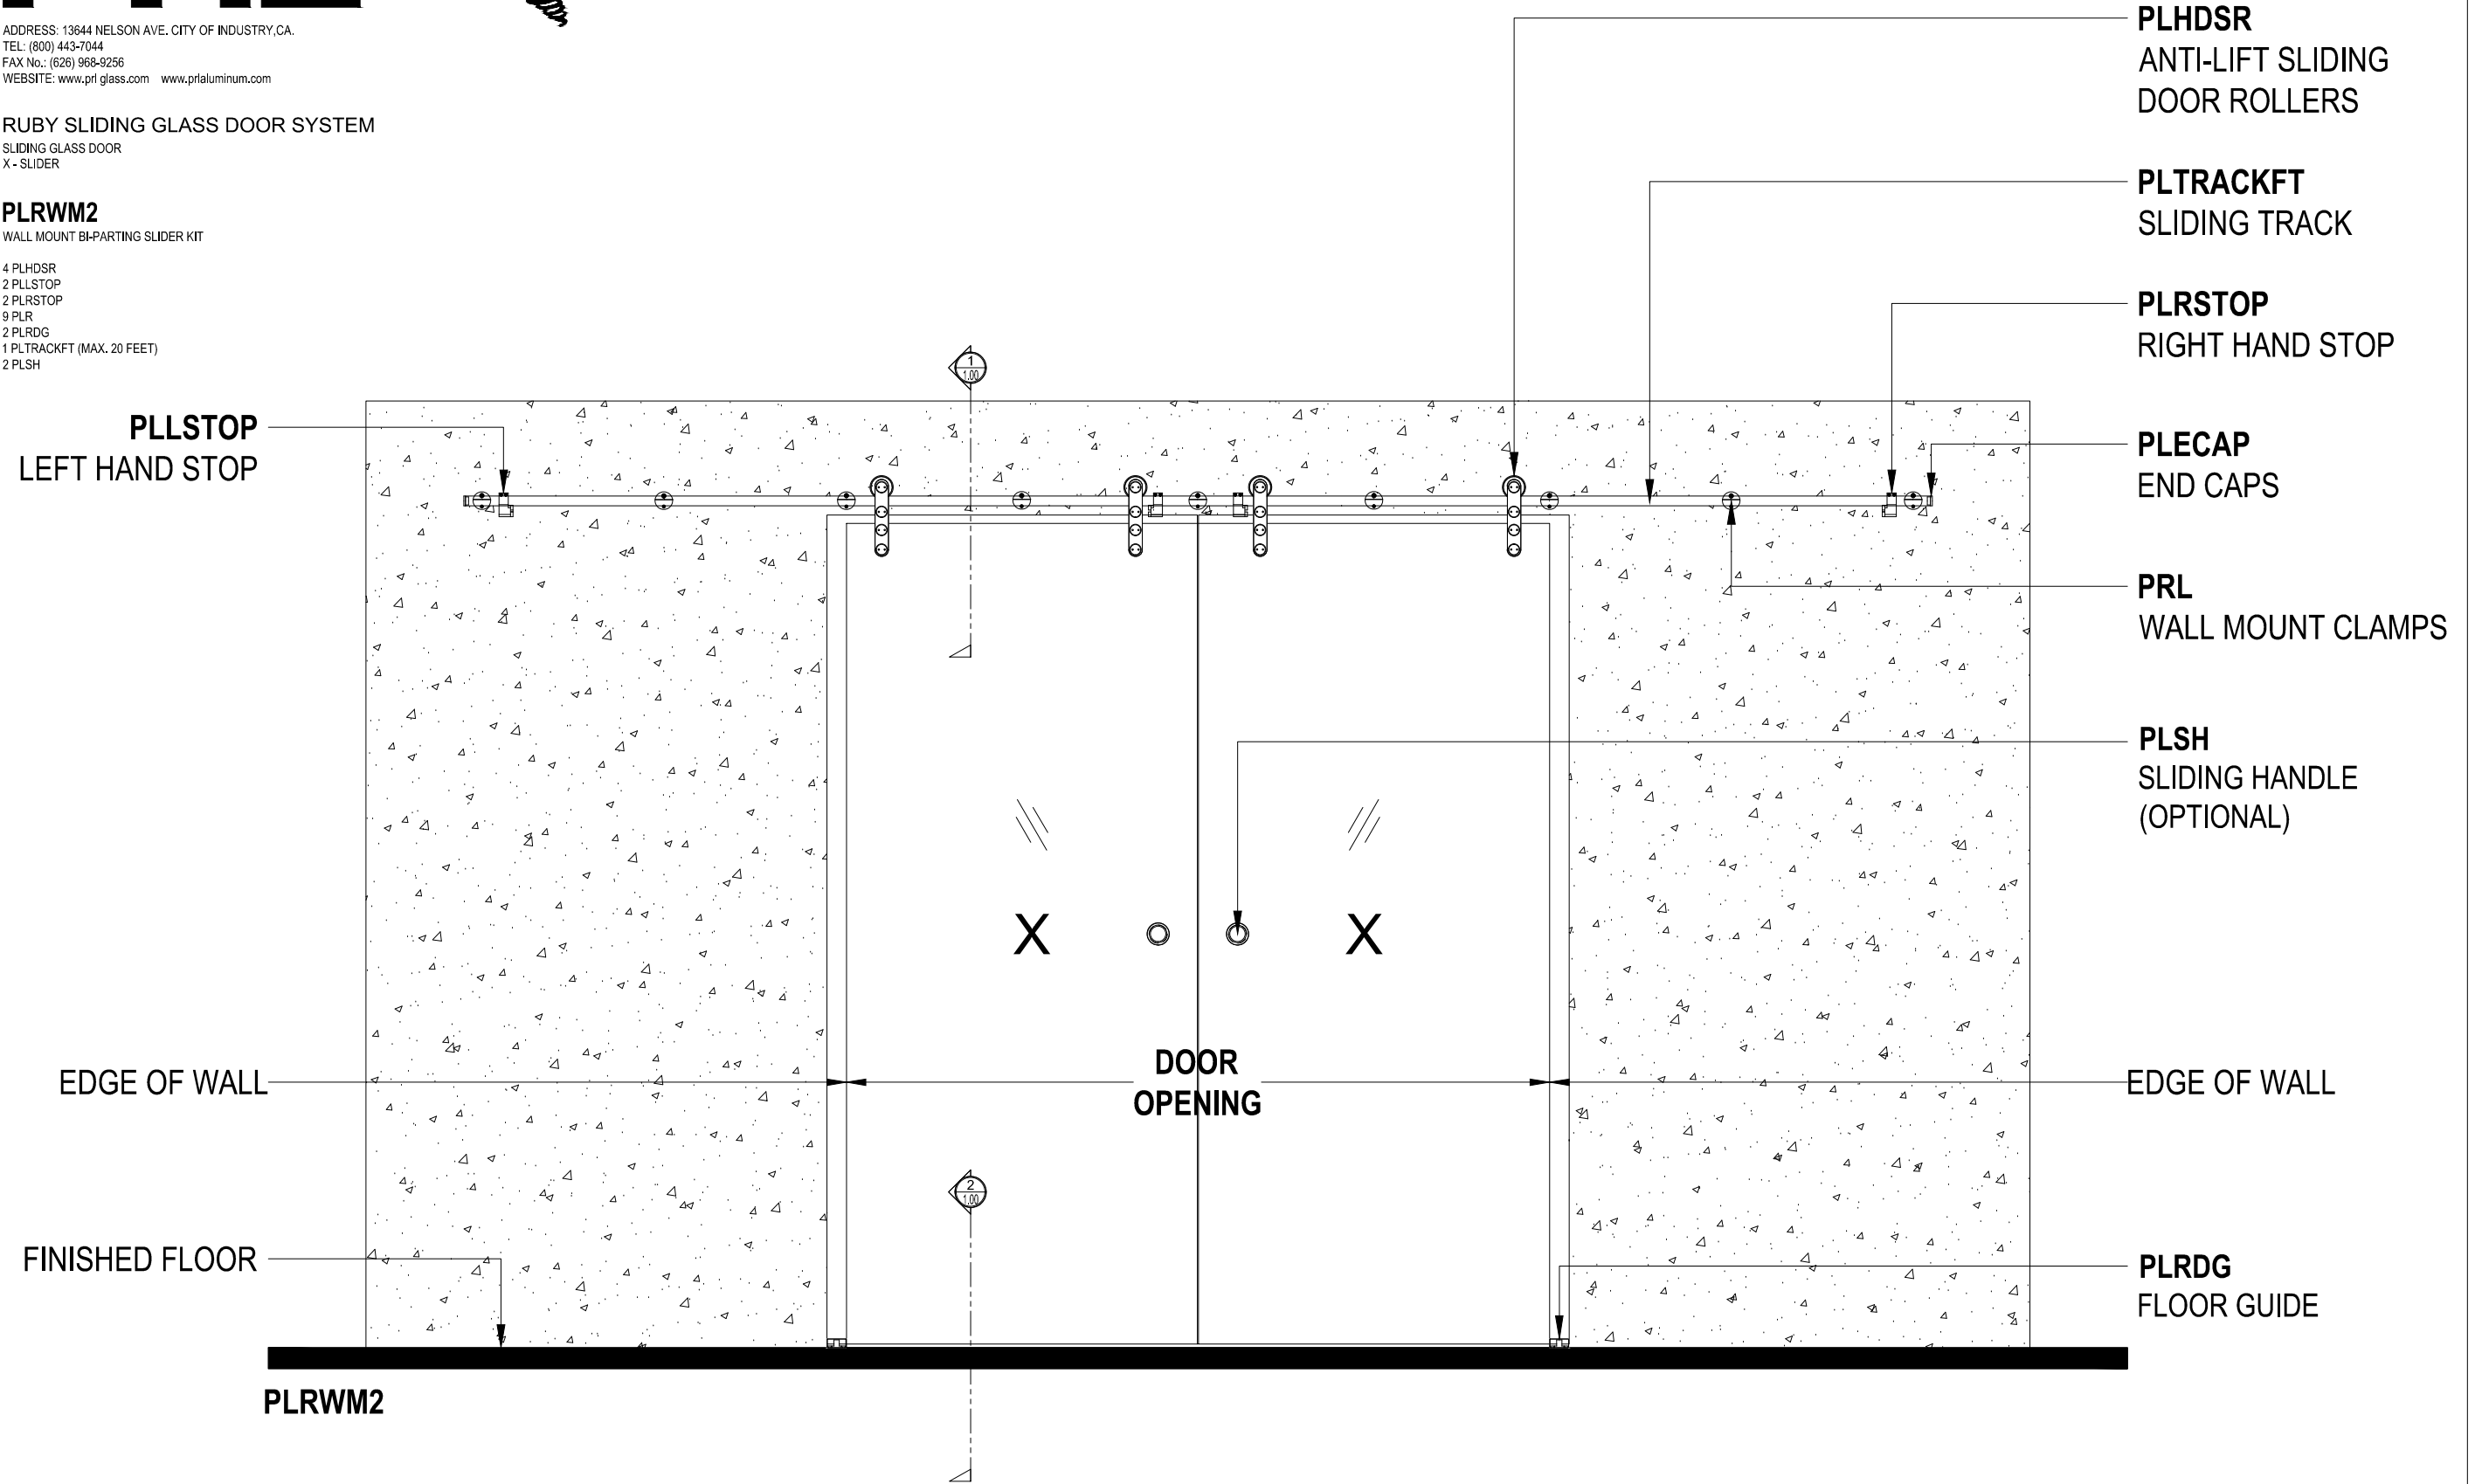

RUBY SLIDING GLASS DOOR SYSTEM
SLIDING GLASS DOOR
X - SLIDER

PLRWM2
WALL MOUNT BI-PARTING SLIDER KIT

- 4 PLHDSR
- 2 PLLSTOP
- 2 PLRSTOP
- 9 PLR
- 2 PLRDG
- 1 PLTRACKFT (MAX. 20 FEET)
- 2 PLSH