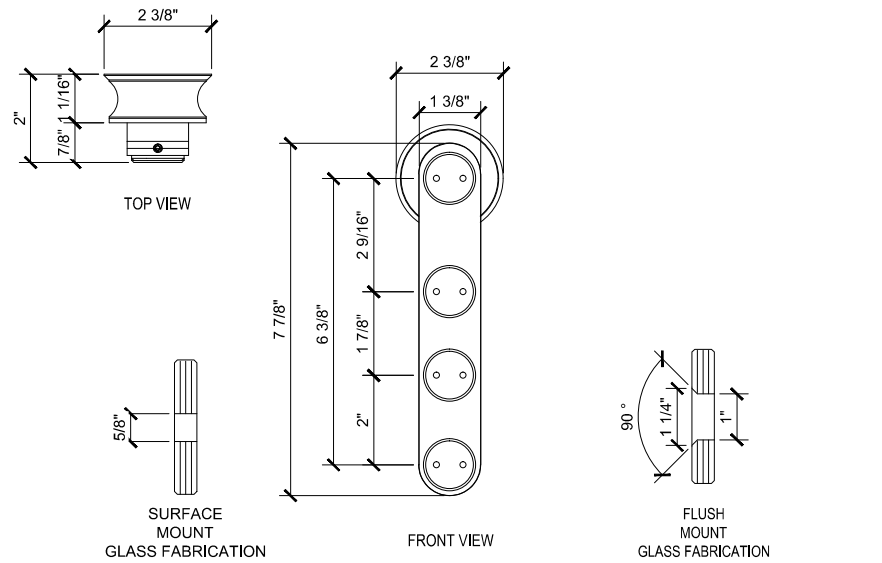

RUBY SLIDING GLASS DOOR SYSTEM
 SLIDING GLASS DOOR
 X - SLIDER

PLRWM2
 WALL MOUNT BI-PARTING SLIDER KIT

- 4 PLHDSR
- 2 PLLSTOP
- 2 PLRSTOP
- 9 PLR
- 2 PLRDG
- 1 PLTRACKFT (MAX. 20 FEET)
- 2 PLSH

ADDRESS: 13644 NELSON AVE. CITY OF INDUSTRY, CA.
 TEL: (800) 443-7044
 FAX No.: (626) 968-9256
 WEBSITE: www.prlglass.com www.prlaluminum.com

RUBY SLIDING GLASS DOOR SYSTEM

SLIDING GLASS DOORS
 SLIDING DOORS (XX)
 X - SLIDER

1 TOP ROLLER WTH FLUSH MOUNT GLASS FAB. (@SLIDER)

RUBY SLIDING DOORS (XX) SCALE: 6"=1'-0"

C PLLSTOP

RUBY SLIDING DOORS (XX) SCALE: 6"=1'-0"

A PLHDSR ANTI-LIFT TOP ROLLER

RUBY SLIDING DOORS (XX) SCALE: 6"=1'-0"

D RUBY SLIDING DOOR GUIDE

RUBY SLIDING DOORS (XX) SCALE: 6"=1'-0"

B PLR WALL MOUNT CLAMP

RUBY SLIDING DOORS (XX) SCALE: 6"=1'-0"

E FINGER PULL / 24 / 36 / 48 LADDER PULL

SCALE: 6"=1'-0"

H PLTRACKFT RUBY SLIDING TUBE

RUBY SLIDING DOORS (XX)

SCALE: 6"=1'-0"