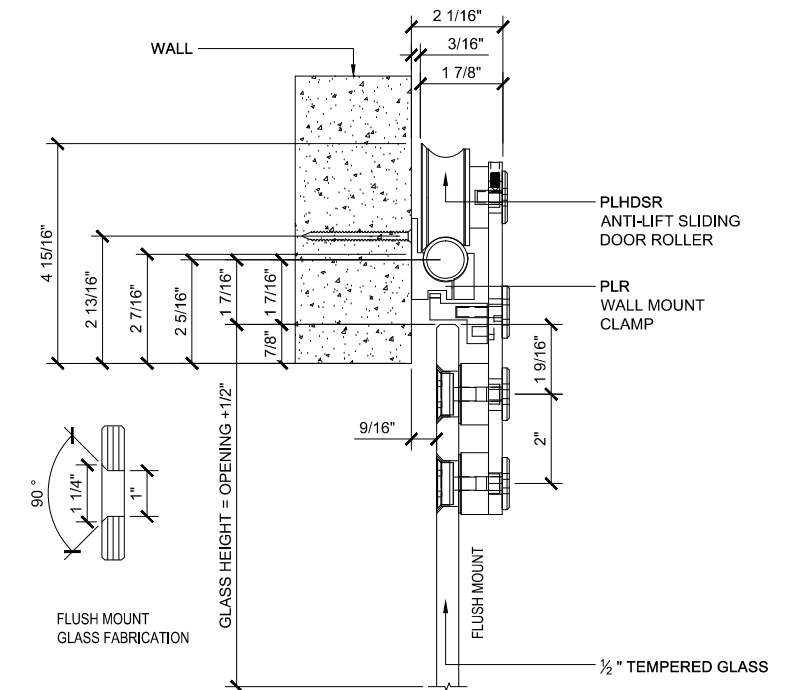

RUBY SLIDING GLASS DOOR SYSTEM
 SLIDING GLASS DOOR
 X - SLIDER

PLRWM2
 WALL MOUNT BI-PARTING SLIDER KIT

- 4 PLHDSR
- 2 PLLSTOP
- 2 PLRSTOP
- 9 PLR
- 2 PLRDG
- 1 PLTRACKFT (MAX. 20 FEET)
- 2 PLSH

ADDRESS: 13644 NELSON AVE. CITY OF INDUSTRY, CA.
 TEL: (800) 443-7044
 FAX No.: (626) 968-9256
 WEBSITE: www.prlglass.com www.prlaluminum.com

RUBY SLIDING GLASS DOOR SYSTEM

SLIDING GLASS DOORS
 SLIDING DOORS (XX)
 X - SLIDER

1 TOP ROLLER WTH FLUSH MOUNT GLASS FAB. (@SLIDER)

RUBY SLIDING DOORS (XX) SCALE: 6"=1'-0"

C PLLSTOP

RUBY SLIDING DOORS (XX) SCALE: 6"=1'-0"

A PLHDSR ANTI-LIFT TOP ROLLER

RUBY SLIDING DOORS (XX) SCALE: 6"=1'-0"

D RUBY SLIDING DOOR GUIDE

RUBY SLIDING DOORS (XX) SCALE: 6"=1'-0"

B PLR WALL MOUNT CLAMP

RUBY SLIDING DOORS (XX) SCALE: 6"=1'-0"

E FINGER PULL / 24 / 36 / 48 LADDER PULL

SCALE: 6"=1'-0"

H PLTRACKFT RUBY SLIDING TUBE

RUBY SLIDING DOORS (XX)

SCALE: 6"=1'-0"