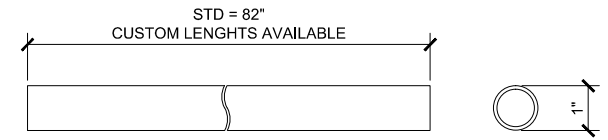

RUBY SLIDING DOORS (XX) SCALE: 6"=1'-0"

2 SILL (@ SLIDER)

RUBY SLIDING DOORS (XX) SCALE: 6"=1'-0"

F 24 LADDER PULL

RUBY SLIDING DOORS (XX)

SCALE: 6"=2'-0"

G PLECAP RUBY END CAPS

RUBY SLIDING DOORS (XX)

SCALE: 6"=1'-0"

H PLTRACKFT RUBY SLIDING TUBE

RUBY SLIDING DOORS (XX)

SCALE: 6"=1'-0"