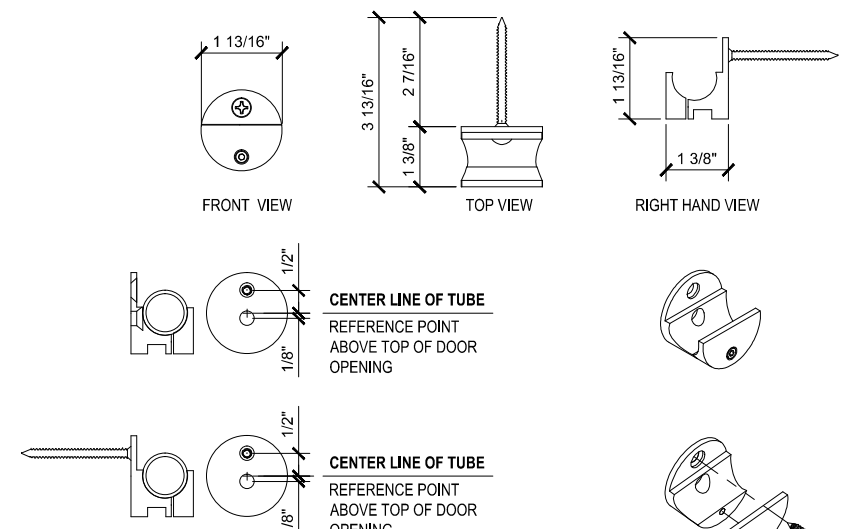

RUBY SLIDING GLASS DOOR SYSTEM

SLIDING GLASS DOORS
 SLIDING DOORS (XX)
 X - SLIDER

1 TOP ROLLER WTH FLUSH MOUNT GLASS FAB. (@SLIDER)

RUBY SLIDING DOORS (XX) SCALE: 6"=1'-0"

C PLLSTOP

RUBY SLIDING DOORS (XX) SCALE: 6"=1'-0"

A PLHDSR ANTI-LIFT TOP ROLLER

RUBY SLIDING DOORS (XX) SCALE: 6"=1'-0"

D RUBY SLIDING DOOR GUIDE

RUBY SLIDING DOORS (XX) SCALE: 6"=1'-0"

B PLR WALL MOUNT CLAMP

RUBY SLIDING DOORS (XX) SCALE: 6"=1'-0"

E FINGER PULL / 24 / 36 / 48 LADDER PULL

RUBY SLIDING DOORS (XX) SCALE: 6"=1'-0"

2 SILL (@ SLIDER)

RUBY SLIDING DOORS (XX) SCALE: 6"=1'-0"

F 24 LADDER PULL

RUBY SLIDING DOORS (XX)

SCALE: 6"=2'-0"

G PLECAP RUBY END CAPS

RUBY SLIDING DOORS (XX)

SCALE: 6"=1'-0"

H PLTRACKFT RUBY SLIDING TUBE

RUBY SLIDING DOORS (XX)

SCALE: 6"=1'-0"