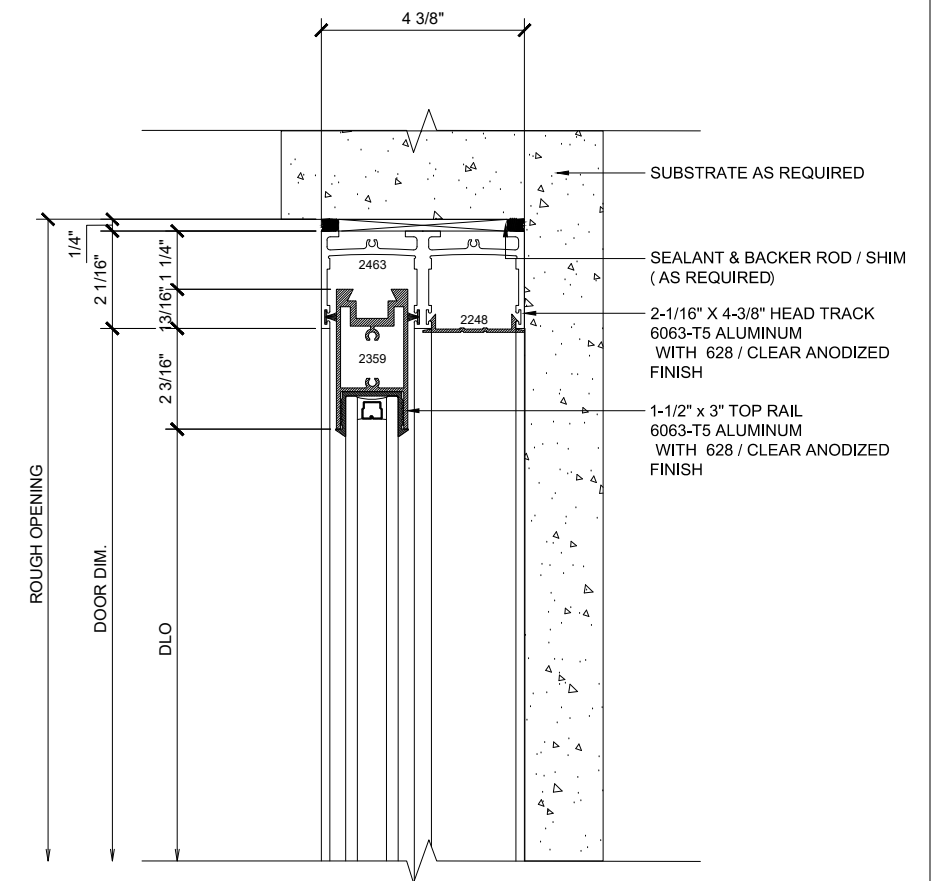

MAX SLIDER

SLIDING GLASS DOOR - MEDIUM STILE
SLIDING DOOR / FIXED PANEL (XXP)

X - SLIDER
O - FIX GLASS

MAX SLIDER

SLIDING GLASS DOOR - MEDIUM STILE
 SLIDING DOOR / FIXED PANEL (XXP)

X - SLIDER
 O - FIX GLASS

① HEAD (@SLIDER)

MAX SLIDING DOORS (XXP) SCALE: 6"=1'-0"

③ HEAD (@SLIDER)

MAX SLIDING DOORS (XXP) SCALE: 6"=1'-0"

Ⓐ OPTIONAL INFILLS

MAX SLIDING DOORS (XXP) SCALE: 6"=1'-0"

② SILL (@SLIDER)

MAX SLIDING DOORS (XXP) SCALE: 6"=1'-0"

④ SILL (@SLIDER)

MAX SLIDING DOORS (XXP) SCALE: 6"=1'-0"

① JAMB

MAX SLIDING DOORS (XXP) SCALE: 6"=1'-0"

② VERTICAL

MAX SLIDING DOORS (XXP) SCALE: 6"=1'-0"

③ VERTICAL

MAX SLIDING DOORS (XXP) SCALE: 6"=1'-0"

④ JAMB

MAX SLIDING DOORS (XXP) SCALE: 6"=1'-0"