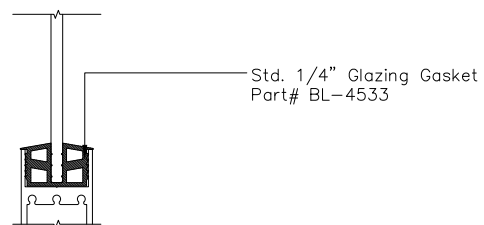

MAX SLIDER

SLIDING GLASS DOOR - MEDIUM STILE
SLIDING DOOR / FIXED PANEL (XXP)

X - SLIDER
O - FIX GLASS

MAX SLIDER

SLIDING GLASS DOOR - MEDIUM STILE
 SLIDING DOOR / FIXED PANEL (XXP)

X - SLIDER
 O - FIX GLASS

① HEAD (@SLIDER)

MAX SLIDING DOORS (XXP) SCALE: 6"=1'-0"

③ HEAD (@SLIDER)

MAX SLIDING DOORS (XXP) SCALE: 6"=1'-0"

Ⓐ OPTIONAL INFILLS

MAX SLIDING DOORS (XXP) SCALE: 6"=1'-0"

② SILL (@SLIDER)

MAX SLIDING DOORS (XXP) SCALE: 6"=1'-0"

④ SILL (@SLIDER)

MAX SLIDING DOORS (XXP) SCALE: 6"=1'-0"

① JAMB

MAX SLIDING DOORS (XXP) SCALE: 6"=1'-0"

② VERTICAL

MAX SLIDING DOORS (XXP) SCALE: 6"=1'-0"

③ VERTICAL

MAX SLIDING DOORS (XXP) SCALE: 6"=1'-0"

④ JAMB

MAX SLIDING DOORS (XXP) SCALE: 6"=1'-0"