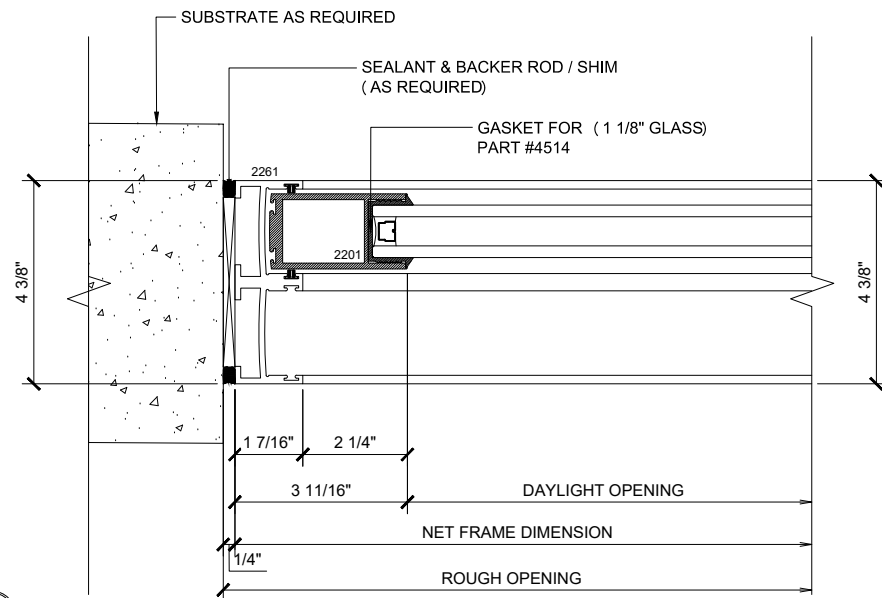

① HEAD (@SLIDER)

MAX SLIDING DOORS (XXP) SCALE: 6"=1'-0"

③ HEAD (@SLIDER)

MAX SLIDING DOORS (XXP) SCALE: 6"=1'-0"

Ⓐ OPTIONAL INFILLS

MAX SLIDING DOORS (XXP) SCALE: 6"=1'-0"

② SILL (@SLIDER)

MAX SLIDING DOORS (XXP) SCALE: 6"=1'-0"

④ SILL (@SLIDER)

MAX SLIDING DOORS (XXP) SCALE: 6"=1'-0"

① JAMB

MAX SLIDING DOORS (XXP) SCALE: 6"=1'-0"

② VERTICAL

MAX SLIDING DOORS (XXP) SCALE: 6"=1'-0"

③ VERTICAL

MAX SLIDING DOORS (XXP) SCALE: 6"=1'-0"

④ JAMB

MAX SLIDING DOORS (XXP) SCALE: 6"=1'-0"