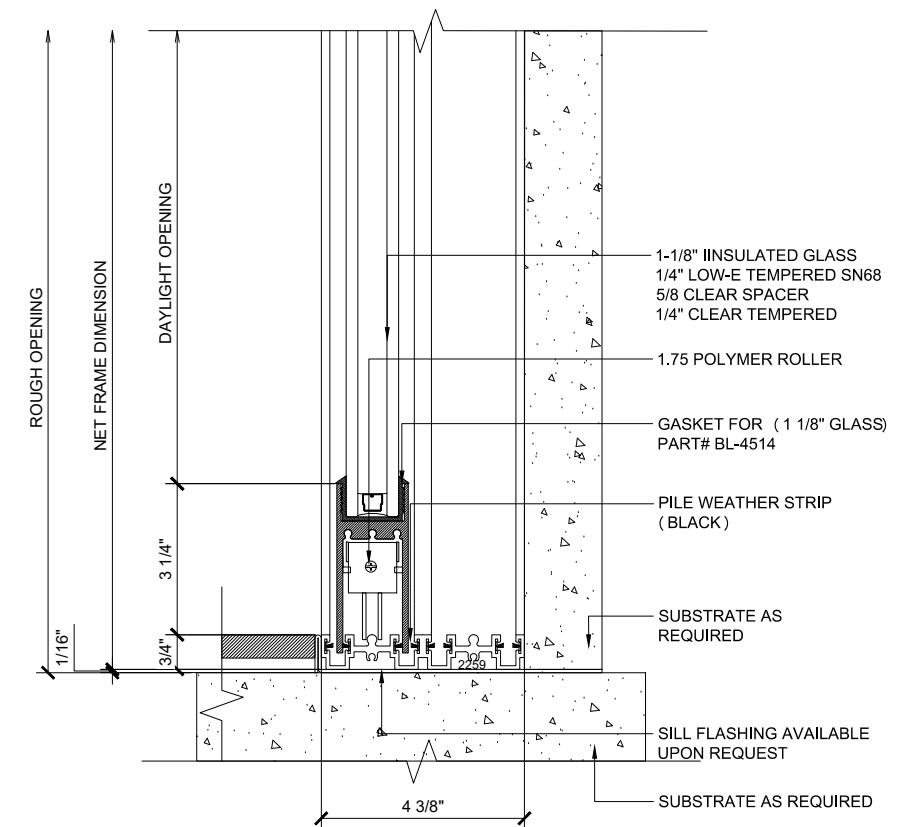

① HEAD (@SLIDER)

MAX SLIDING DOORS (XXP) SCALE: 6"=1'-0"

③ HEAD (@SLIDER)

MAX SLIDING DOORS (XXP) SCALE: 6"=1'-0"

Ⓐ OPTIONAL INFILLS

MAX SLIDING DOORS (XXP) SCALE: 6"=1'-0"

② SILL (@SLIDER)

MAX SLIDING DOORS (XXP) SCALE: 6"=1'-0"

④ SILL (@SLIDER)

MAX SLIDING DOORS (XXP) SCALE: 6"=1'-0"

① JAMB

MAX SLIDING DOORS (XXP) SCALE: 6"=1'-0"

② VERTICAL

MAX SLIDING DOORS (XXP) SCALE: 6"=1'-0"

③ VERTICAL

MAX SLIDING DOORS (XXP) SCALE: 6"=1'-0"

④ JAMB

MAX SLIDING DOORS (XXP) SCALE: 6"=1'-0"