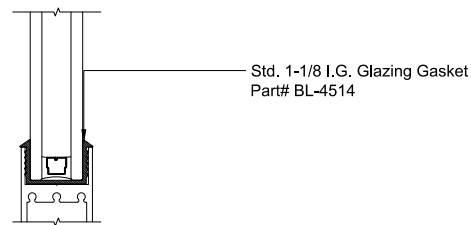

MAX SLIDER

SLIDING GLASS DOOR - MEDIUM STILE
SLIDING DOOR / FIXED PANEL (XXP)

X - SLIDER
O - FIX GLASS

MAX SLIDER

SLIDING GLASS DOOR - MEDIUM STILE
 SLIDING DOOR / FIXED PANEL (XXP)

X - SLIDER
 O - FIX GLASS

① HEAD (@SLIDER)

MAX SLIDING DOORS (XXP) SCALE: 6"=1'-0"

③ HEAD (@SLIDER)

MAX SLIDING DOORS (XXP) SCALE: 6"=1'-0"

Ⓐ OPTIONAL INFILLS

MAX SLIDING DOORS (XXP) SCALE: 6"=1'-0"

② SILL (@SLIDER)

MAX SLIDING DOORS (XXP) SCALE: 6"=1'-0"

④ SILL (@SLIDER)

MAX SLIDING DOORS (XXP) SCALE: 6"=1'-0"

① JAMB

MAX SLIDING DOORS (XXP) SCALE: 6"=1'-0"

② VERTICAL

MAX SLIDING DOORS (XXP) SCALE: 6"=1'-0"

③ VERTICAL

MAX SLIDING DOORS (XXP) SCALE: 6"=1'-0"

④ JAMB

MAX SLIDING DOORS (XXP) SCALE: 6"=1'-0"