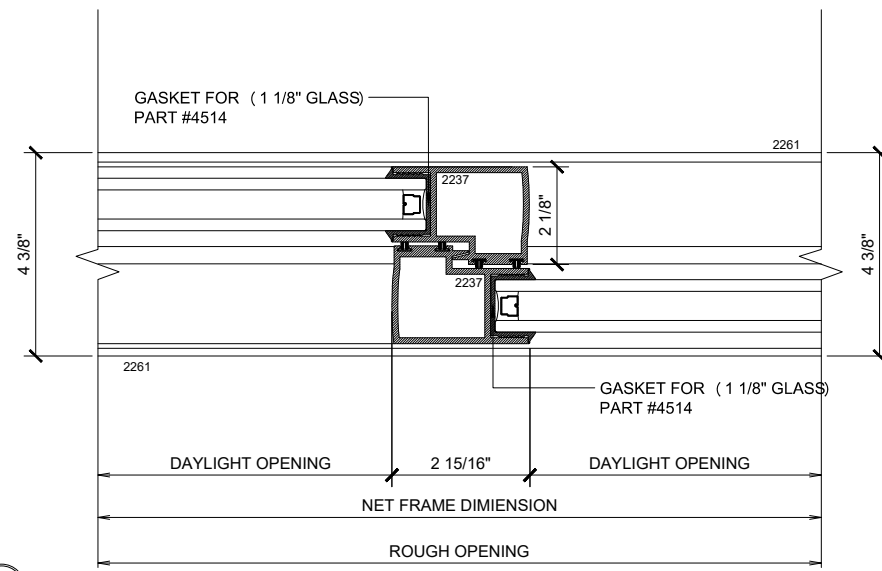

① HEAD (@SLIDER)

MAX SLIDING DOORS (XXP) SCALE: 6"=1'-0"

③ HEAD (@SLIDER)

MAX SLIDING DOORS (XXP) SCALE: 6"=1'-0"

Ⓐ OPTIONAL INFILLS

MAX SLIDING DOORS (XXP) SCALE: 6"=1'-0"

② SILL (@SLIDER)

MAX SLIDING DOORS (XXP) SCALE: 6"=1'-0"

④ SILL (@SLIDER)

MAX SLIDING DOORS (XXP) SCALE: 6"=1'-0"

① JAMB

MAX SLIDING DOORS (XXP) SCALE: 6"=1'-0"

② VERTICAL

MAX SLIDING DOORS (XXP) SCALE: 6"=1'-0"

③ VERTICAL

MAX SLIDING DOORS (XXP) SCALE: 6"=1'-0"

④ JAMB

MAX SLIDING DOORS (XXP) SCALE: 6"=1'-0"