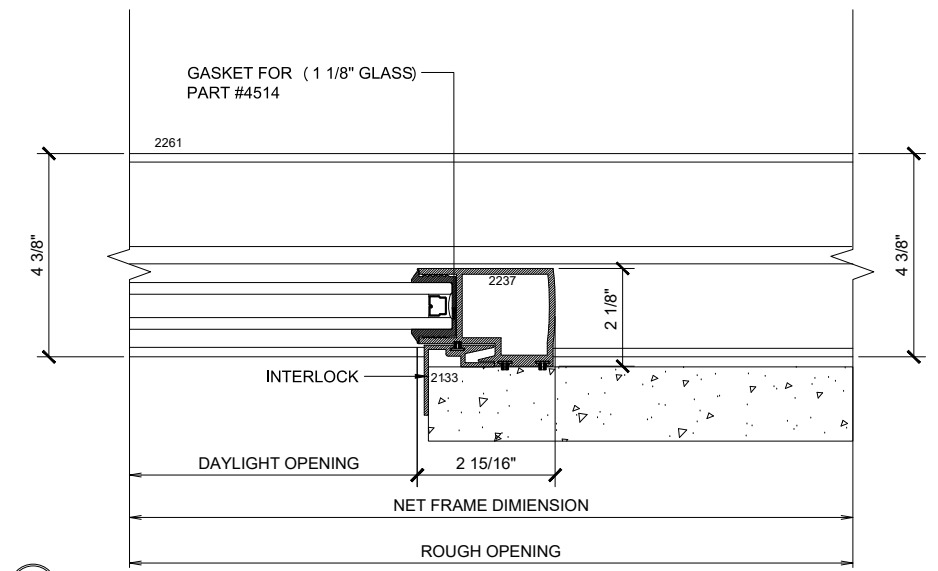

① HEAD (@SLIDER)

MAX SLIDING DOORS (XXP) SCALE: 6"=1'-0"

③ HEAD (@SLIDER)

MAX SLIDING DOORS (XXP) SCALE: 6"=1'-0"

Ⓐ OPTIONAL INFILLS

MAX SLIDING DOORS (XXP) SCALE: 6"=1'-0"

② SILL (@SLIDER)

MAX SLIDING DOORS (XXP) SCALE: 6"=1'-0"

④ SILL (@SLIDER)

MAX SLIDING DOORS (XXP) SCALE: 6"=1'-0"

① JAMB

MAX SLIDING DOORS (XXP) SCALE: 6"=1'-0"

② VERTICAL

MAX SLIDING DOORS (XXP) SCALE: 6"=1'-0"

③ VERTICAL

MAX SLIDING DOORS (XXP) SCALE: 6"=1'-0"

④ JAMB

MAX SLIDING DOORS (XXP) SCALE: 6"=1'-0"