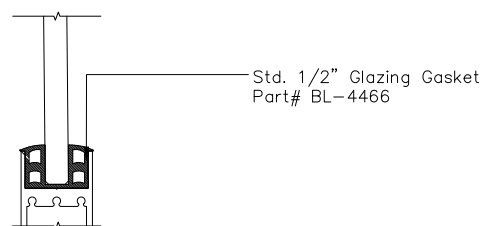

MAX SLIDER

SLIDING GLASS DOOR - MEDIUM STILE
SLIDING DOOR / FIXED PANEL (XXP)

X - SLIDER
O - FIX GLASS

MAX SLIDER

SLIDING GLASS DOOR - MEDIUM STILE
 SLIDING DOOR / FIXED PANEL (XXP)

X - SLIDER
 O - FIX GLASS

① HEAD (@SLIDER)

MAX SLIDING DOORS (XXP) SCALE: 6"=1'-0"

③ HEAD (@SLIDER)

MAX SLIDING DOORS (XXP) SCALE: 6"=1'-0"

Ⓐ OPTIONAL INFILLS

MAX SLIDING DOORS (XXP) SCALE: 6"=1'-0"

② SILL (@SLIDER)

MAX SLIDING DOORS (XXP) SCALE: 6"=1'-0"

④ SILL (@SLIDER)

MAX SLIDING DOORS (XXP) SCALE: 6"=1'-0"

① JAMB

MAX SLIDING DOORS (XXP) SCALE: 6"=1'-0"

② VERTICAL

MAX SLIDING DOORS (XXP) SCALE: 6"=1'-0"

③ VERTICAL

MAX SLIDING DOORS (XXP) SCALE: 6"=1'-0"

④ JAMB

MAX SLIDING DOORS (XXP) SCALE: 6"=1'-0"