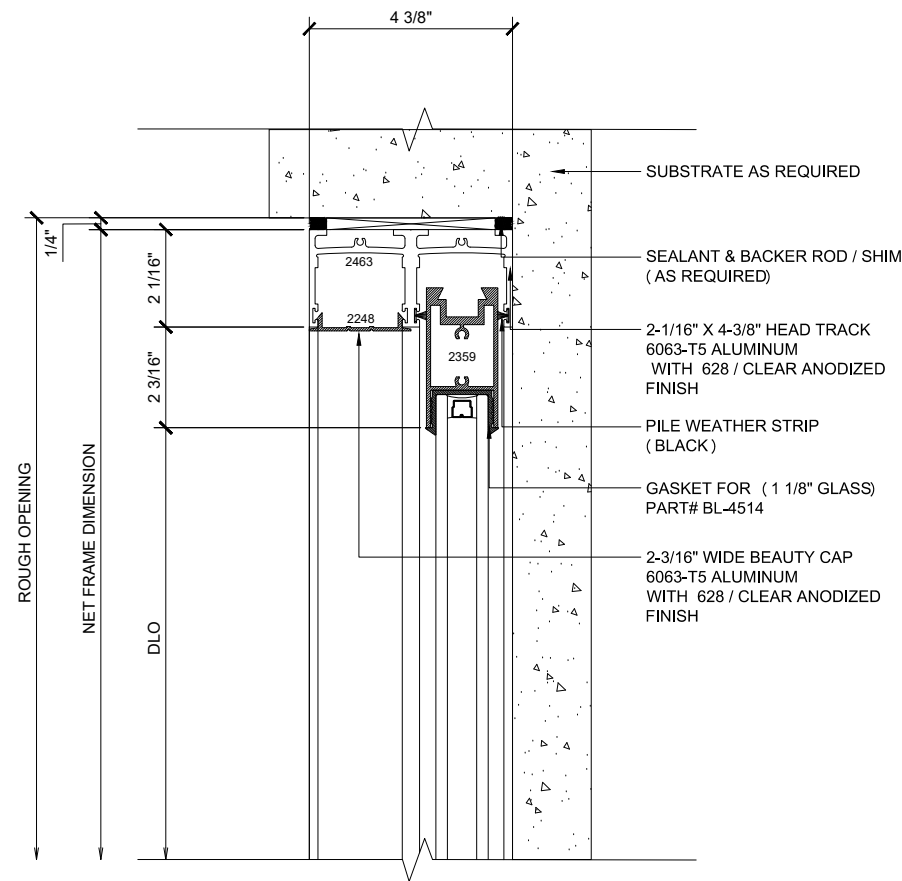

MAX SLIDER

SLIDING GLASS DOOR - MEDIUM STILE
SLIDING DOOR / FIXED PANEL (XXP)

X - SLIDER
O - FIX GLASS

MAX SLIDER

SLIDING GLASS DOOR - MEDIUM STILE
 SLIDING DOOR / FIXED PANEL (XXP)

X - SLIDER
 O - FIX GLASS

① HEAD (@SLIDER)

MAX SLIDING DOORS (XXP) SCALE: 6"=1'-0"

③ HEAD (@SLIDER)

MAX SLIDING DOORS (XXP) SCALE: 6"=1'-0"

Ⓐ OPTIONAL INFILLS

MAX SLIDING DOORS (XXP) SCALE: 6"=1'-0"

② SILL (@SLIDER)

MAX SLIDING DOORS (XXP) SCALE: 6"=1'-0"

④ SILL (@SLIDER)

MAX SLIDING DOORS (XXP) SCALE: 6"=1'-0"

① JAMB

MAX SLIDING DOORS (XXP) SCALE: 6"=1'-0"

② VERTICAL

MAX SLIDING DOORS (XXP) SCALE: 6"=1'-0"

③ VERTICAL

MAX SLIDING DOORS (XXP) SCALE: 6"=1'-0"

④ JAMB

MAX SLIDING DOORS (XXP) SCALE: 6"=1'-0"