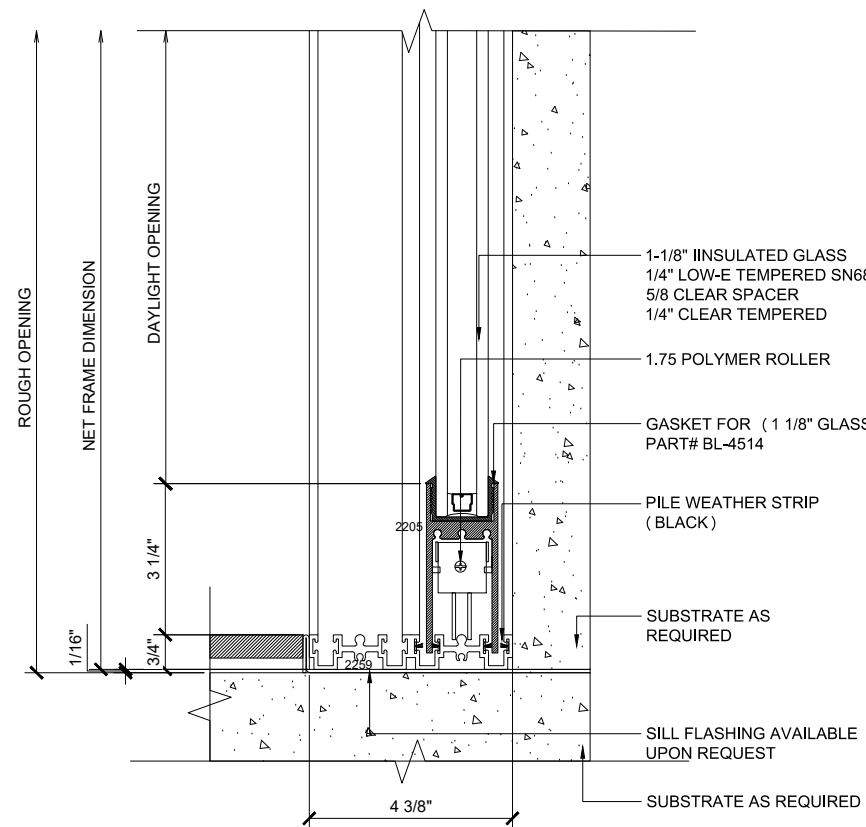

① HEAD (@SLIDER)

MAX SLIDING DOORS (XXP) SCALE: 6"=1'-0"

③ HEAD (@SLIDER)

MAX SLIDING DOORS (XXP) SCALE: 6"=1'-0"

Ⓐ OPTIONAL INFILLS

MAX SLIDING DOORS (XXP) SCALE: 6"=1'-0"

② SILL (@SLIDER)

MAX SLIDING DOORS (XXP) SCALE: 6"=1'-0"

④ SILL (@SLIDER)

MAX SLIDING DOORS (XXP) SCALE: 6"=1'-0"

① JAMB

MAX SLIDING DOORS (XXP) SCALE: 6"=1'-0"

② VERTICAL

MAX SLIDING DOORS (XXP) SCALE: 6"=1'-0"

③ VERTICAL

MAX SLIDING DOORS (XXP) SCALE: 6"=1'-0"

④ JAMB

MAX SLIDING DOORS (XXP) SCALE: 6"=1'-0"