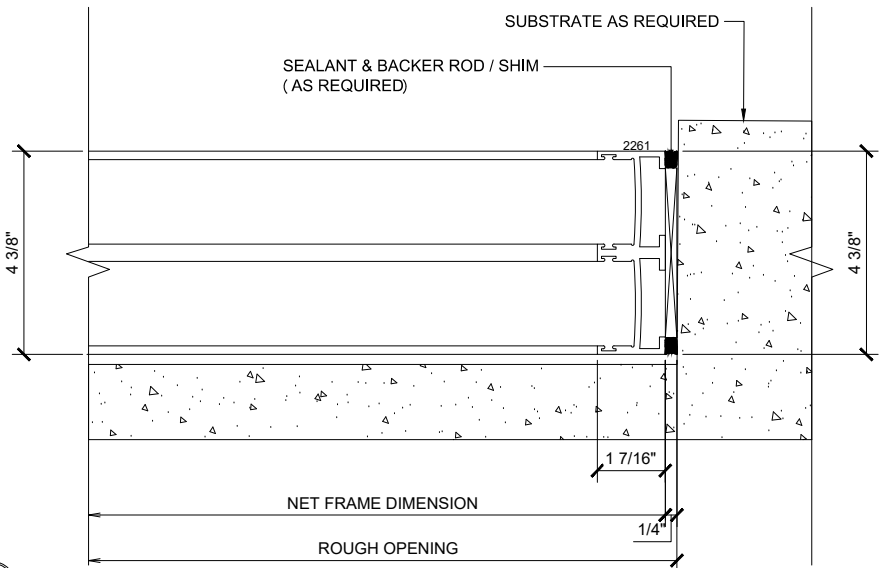

④ SILL (@SLIDER)

MAX SLIDING DOORS (XXP) SCALE: 6"=1'-0"

① JAMB

MAX SLIDING DOORS (XXP) SCALE: 6"=1'-0"

② VERTICAL

MAX SLIDING DOORS (XXP) SCALE: 6"=1'-0"

③ VERTICAL

MAX SLIDING DOORS (XXP) SCALE: 6"=1'-0"

④ JAMB

MAX SLIDING DOORS (XXP) SCALE: 6"=1'-0"