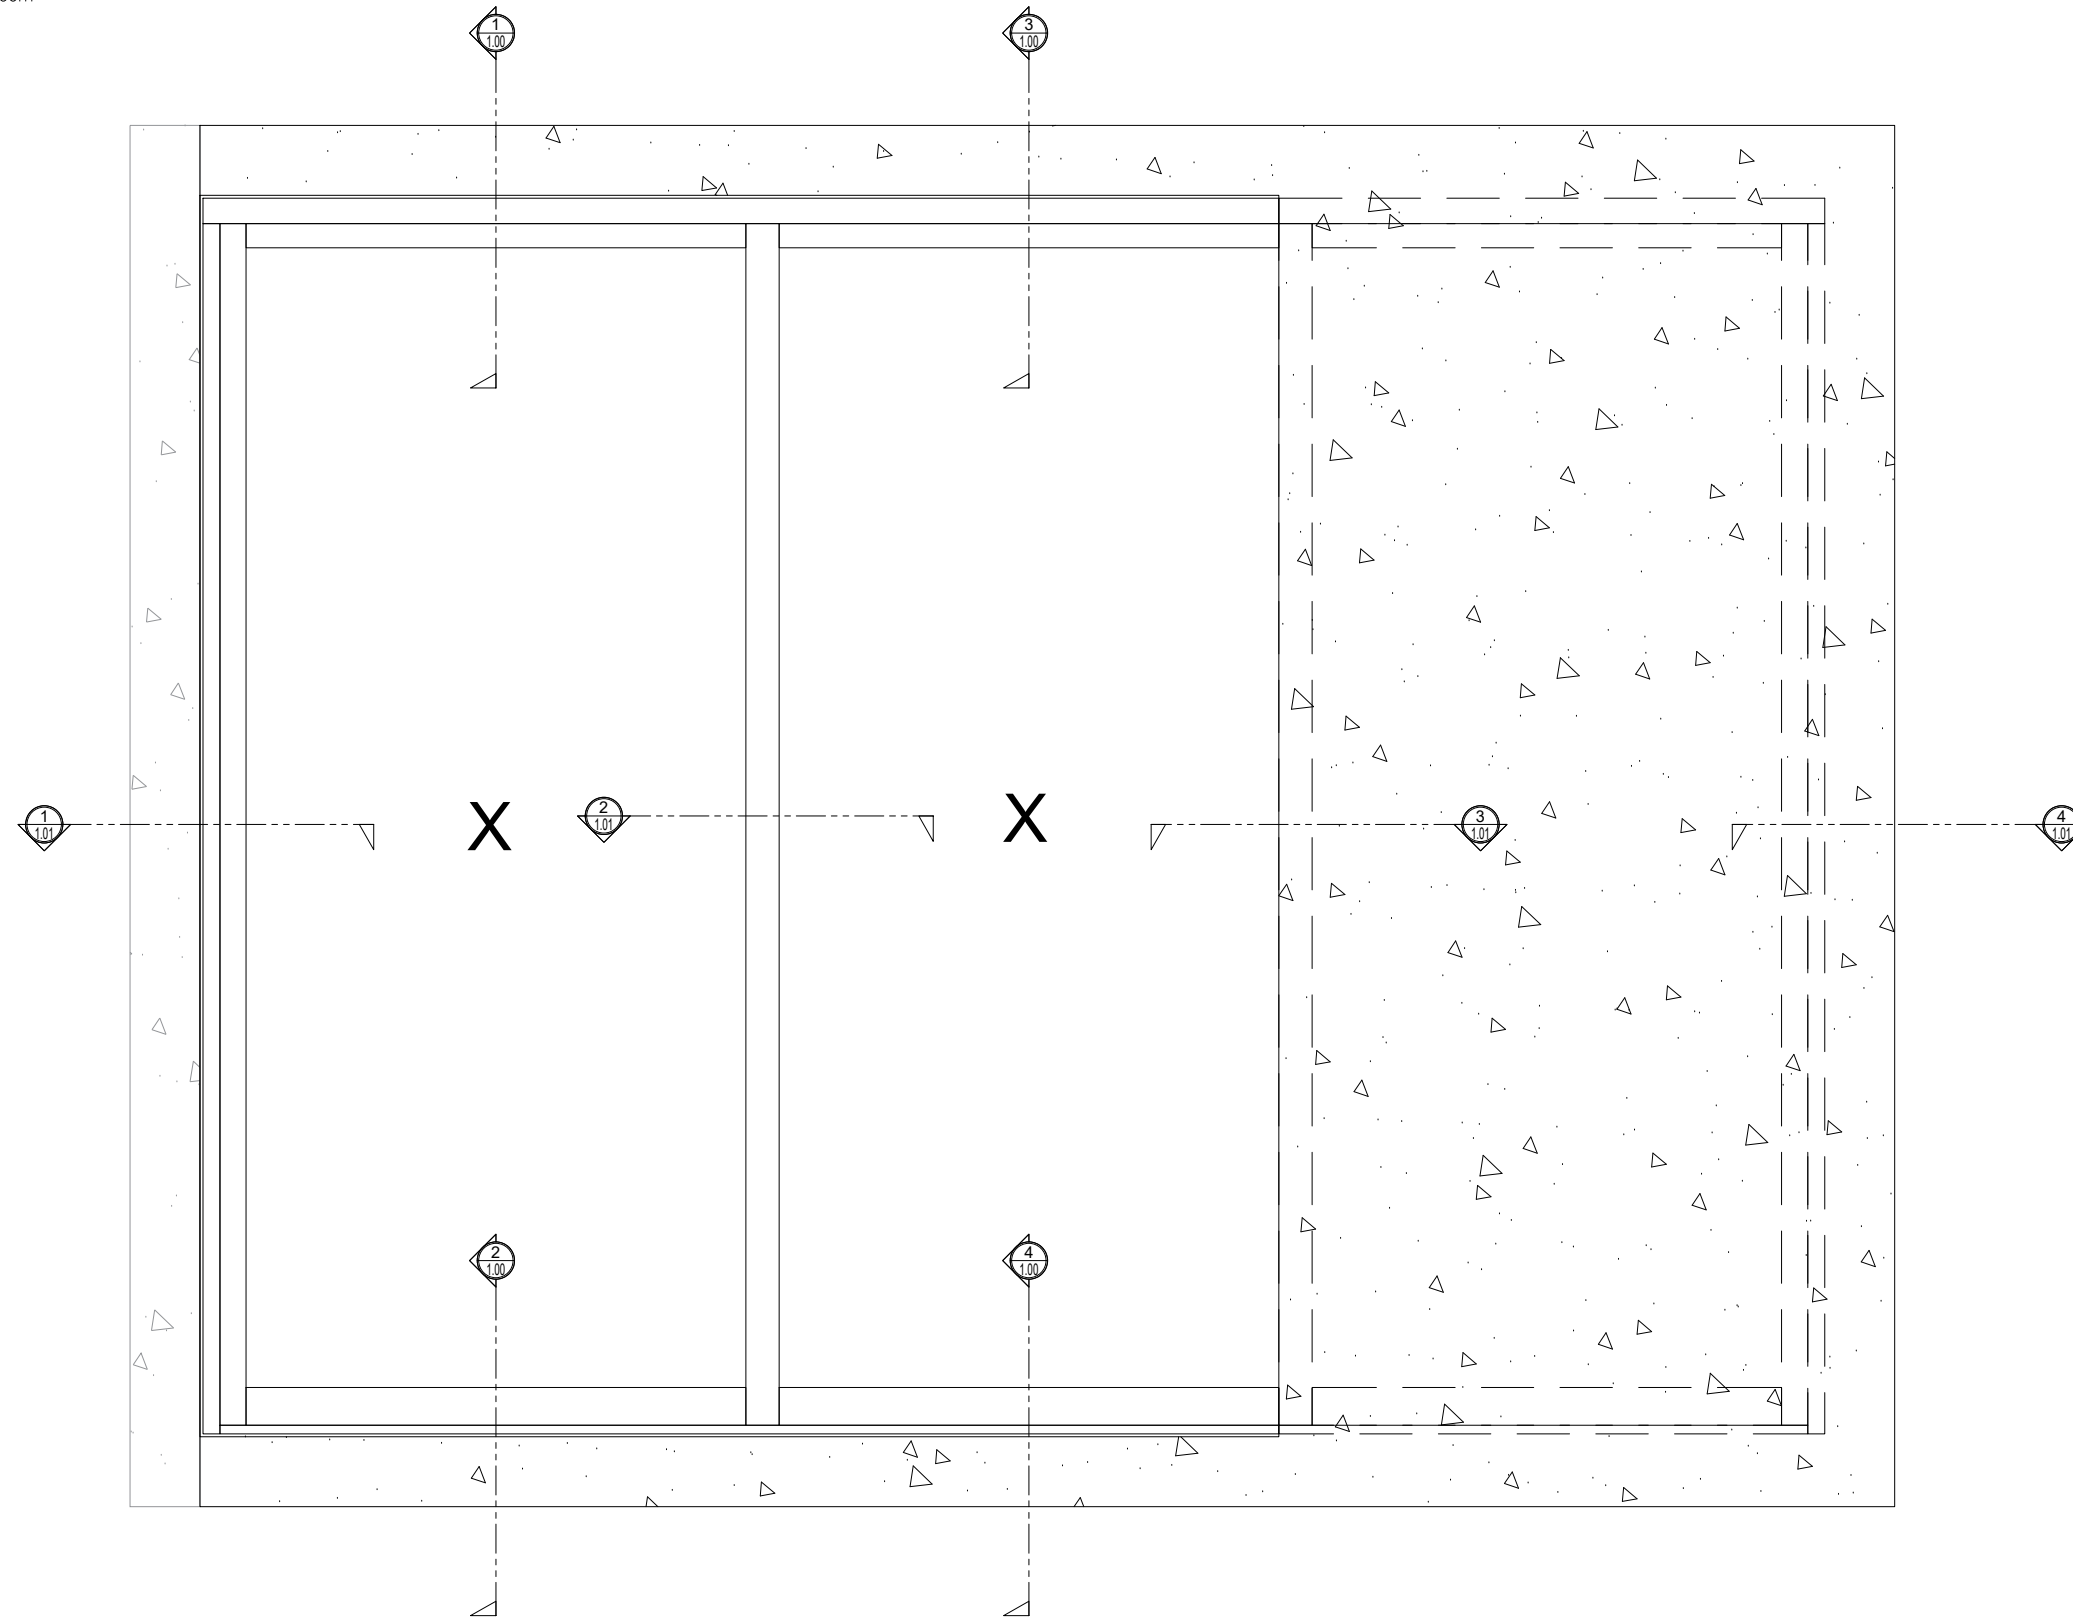

MAX SLIDER

SLIDING GLASS DOOR - MEDIUM STILE
SLIDING DOOR / FIXED PANEL (XXP)

X - SLIDER
O - FIX GLASS

MAX SLIDER

SLIDING GLASS DOOR - MEDIUM STILE
 SLIDING DOOR / FIXED PANEL (XXP)

X - SLIDER
 O - FIX GLASS

① HEAD (@SLIDER)

MAX SLIDING DOORS (XXP) SCALE: 6"=1'-0"

③ HEAD (@SLIDER)

MAX SLIDING DOORS (XXP) SCALE: 6"=1'-0"

Ⓐ OPTIONAL INFILLS

MAX SLIDING DOORS (XXP) SCALE: 6"=1'-0"

② SILL (@SLIDER)

MAX SLIDING DOORS (XXP) SCALE: 6"=1'-0"

④ SILL (@SLIDER)

MAX SLIDING DOORS (XXP) SCALE: 6"=1'-0"

① JAMB

MAX SLIDING DOORS (XXP) SCALE: 6"=1'-0"

② VERTICAL

MAX SLIDING DOORS (XXP) SCALE: 6"=1'-0"

③ VERTICAL

MAX SLIDING DOORS (XXP) SCALE: 6"=1'-0"

④ JAMB

MAX SLIDING DOORS (XXP) SCALE: 6"=1'-0"