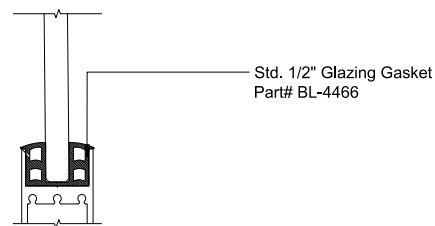

## MAX SLIDER

SLIDING GLASS DOOR - MEDIUM STILE  
 SLIDING DOOR / FIXED PANEL (XO)

X - SLIDER  
 O - FIX GLASS

① HEAD (@FIXED)

MAX SLIDING DOORS (OXO) SCALE: 6"=1'-0"

③ HEAD (@SLIDER)

MAX SLIDING DOORS (OXO) SCALE: 6"=1'-0"

Std. 1-1/8 I.G. Glazing Gasket  
Part# BL-4514

Std. 1/2" Glazing Gasket  
Part# BL-4466

Std. 1/4" Glazing Gasket  
Part# BL-4533

② SILL (@FIXED)

MAX SLIDING DOORS (OXO) SCALE: 6"=1'-0"

④ SILL (@SLIDER)

MAX SLIDING DOORS (OXO) SCALE: 6"=1'-0"