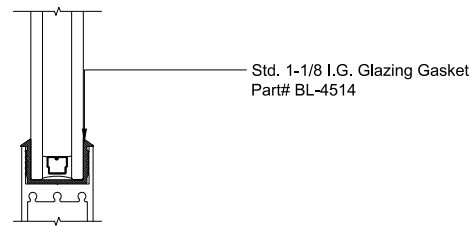

## MAX SLIDER

SLIDING GLASS DOOR - MEDIUM STILE  
 SLIDING DOOR / FIXED PANEL (XO)

X - SLIDER  
 O - FIX GLASS

① HEAD (@FIXED)

MAX SLIDING DOORS (OXO) SCALE: 6"=1'-0"

③ HEAD (@SLIDER)

MAX SLIDING DOORS (OXO) SCALE: 6"=1'-0"

Std. 1-1/8 I.G. Glazing Gasket  
Part# BL-4514

Std. 1/2" Glazing Gasket  
Part# BL-4466

Std. 1/4" Glazing Gasket  
Part# BL-4533

② SILL (@FIXED)

MAX SLIDING DOORS (OXO) SCALE: 6"=1'-0"

④ SILL (@SLIDER)

MAX SLIDING DOORS (OXO) SCALE: 6"=1'-0"