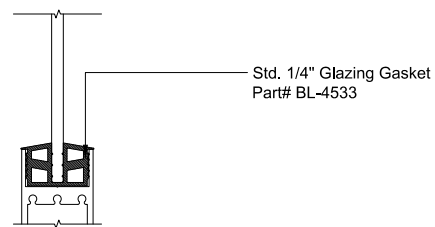

## MAX SLIDER

SLIDING GLASS DOOR - MEDIUM STILE  
 SLIDING DOOR / FIXED PANEL (XO)

X - SLIDER  
 O - FIX GLASS

① HEAD (@FIXED)

MAX SLIDING DOORS (OXO) SCALE: 6"=1'-0"

③ HEAD (@SLIDER)

MAX SLIDING DOORS (OXO) SCALE: 6"=1'-0"

Std. 1-1/8 I.G. Glazing Gasket  
Part# BL-4514

Std. 1/2" Glazing Gasket  
Part# BL-4466

Std. 1/4" Glazing Gasket  
Part# BL-4533

② SILL (@FIXED)

MAX SLIDING DOORS (OXO) SCALE: 6"=1'-0"

④ SILL (@SLIDER)

MAX SLIDING DOORS (OXO) SCALE: 6"=1'-0"