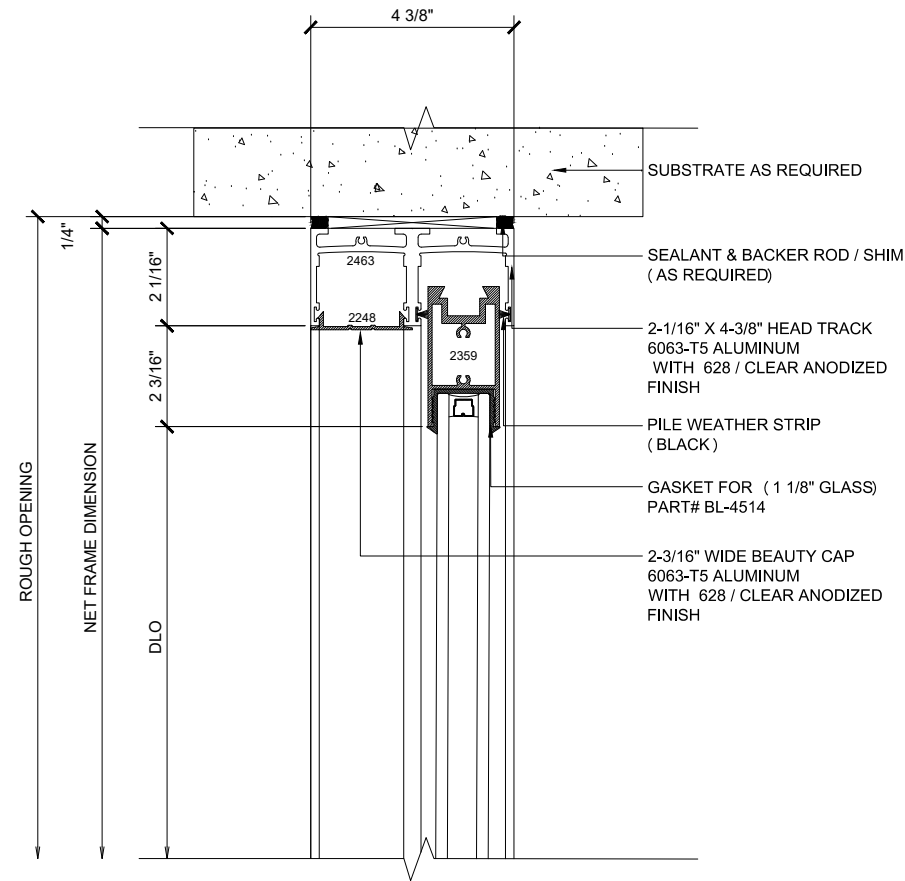

## MAX SLIDER

SLIDING GLASS DOOR - MEDIUM STILE  
FIXED PANEL (OXO)

X - SLIDER  
O - FIX GLASS

## MAX SLIDER

SLIDING GLASS DOOR - MEDIUM STILE  
 SLIDING DOOR / FIXED PANEL (XO)

X - SLIDER  
 O - FIX GLASS

① HEAD (@FIXED)

MAX SLIDING DOORS (OXO) SCALE: 6"=1'-0"

③ HEAD (@SLIDER)

MAX SLIDING DOORS (OXO) SCALE: 6"=1'-0"

Std. 1-1/8 I.G. Glazing Gasket  
Part# BL-4514

Std. 1/2" Glazing Gasket  
Part# BL-4466

Std. 1/4" Glazing Gasket  
Part# BL-4533

② SILL (@FIXED)

MAX SLIDING DOORS (OXO) SCALE: 6"=1'-0"

④ SILL (@SLIDER)

MAX SLIDING DOORS (OXO) SCALE: 6"=1'-0"

① JAMB

MAX SLIDING DOORS (OXO) SCALE: 6"=1'-0"

② VERTICAL

MAX SLIDING DOORS (OXO) SCALE: 6"=1'-0"

③ VERTICAL

MAX SLIDING DOORS (OXO) SCALE: 6"=1'-0"

④ JAMB

MAX SLIDING DOORS (OXO) SCALE: 6"=1'-0"