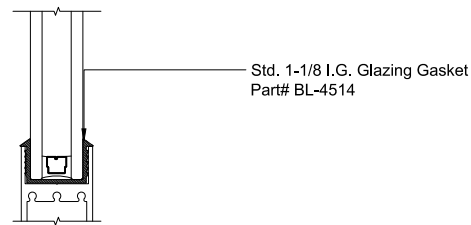

MAX SLIDER

SLIDING GLASS DOOR - MEDIUM STILE
FIXED PANEL (OX-XO)

X - SLIDER
O - FIX GLASS

MAX SLIDER

SLIDING GLASS DOOR - MEDIUM STILE
 SLIDING DOOR / FIXED PANEL (OX-XO)

X - SLIDER
 O - FIX GLASS

① HEAD (@FIXED)

MAX SLIDING DOORS (OX-XO) SCALE: 6"=1'-0"

③ HEAD (@SLIDER)

MAX SLIDING DOORS (OX-XO) SCALE: 6"=1'-0"

Std. 1-1/8 I.G. Glazing Gasket
 Part# BL-4514

Std. 1/2" Glazing Gasket
 Part# BL-4466

Std. 1/4" Glazing Gasket
 Part# BL-4533