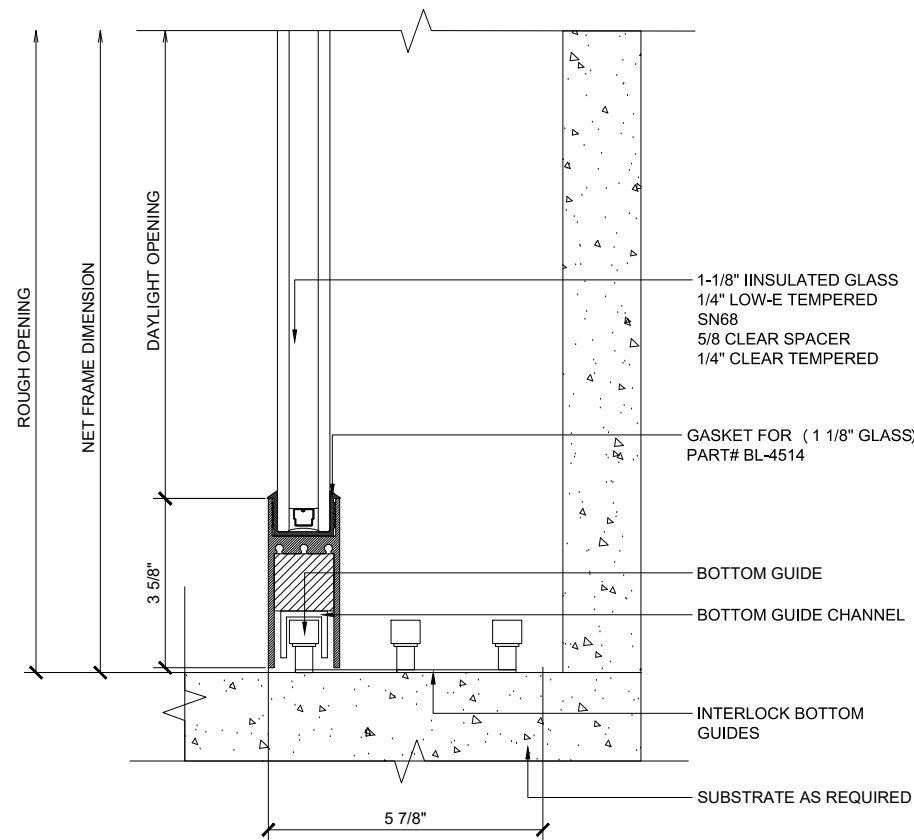

MAX SLIDING DOORS (XXXP) SCALE: 6"=1'-0"

④ SILL (@SLIDER)

MAX SLIDING DOORS (XXXP) SCALE: 6"=1'-0"

**3 HEAD (@SLIDER)**

MAX SLIDING DOORS (XXXP)

SCALE: 6"=1'-0"

**4 SILL (@SLIDER)**

MAX SLIDING DOORS (XXXP)

SCALE: 6"=1'-0"

① JAMB  
MAX SLIDING DOORS (XXXP) SCALE: 6"=1'-0"

② VERTICAL  
MAX SLIDING DOORS (XXXP) SCALE: 6"=1'-0"

③ VERTICAL  
MAX SLIDING DOORS (XXXP) SCALE: 6"=1'-0"

④ VERTICAL  
MAX SLIDING DOORS (XXXP) SCALE: 6"=1'-0"

⑤ JAMB  
MAX SLIDING DOORS (XXXP) SCALE: 6"=1'-0"