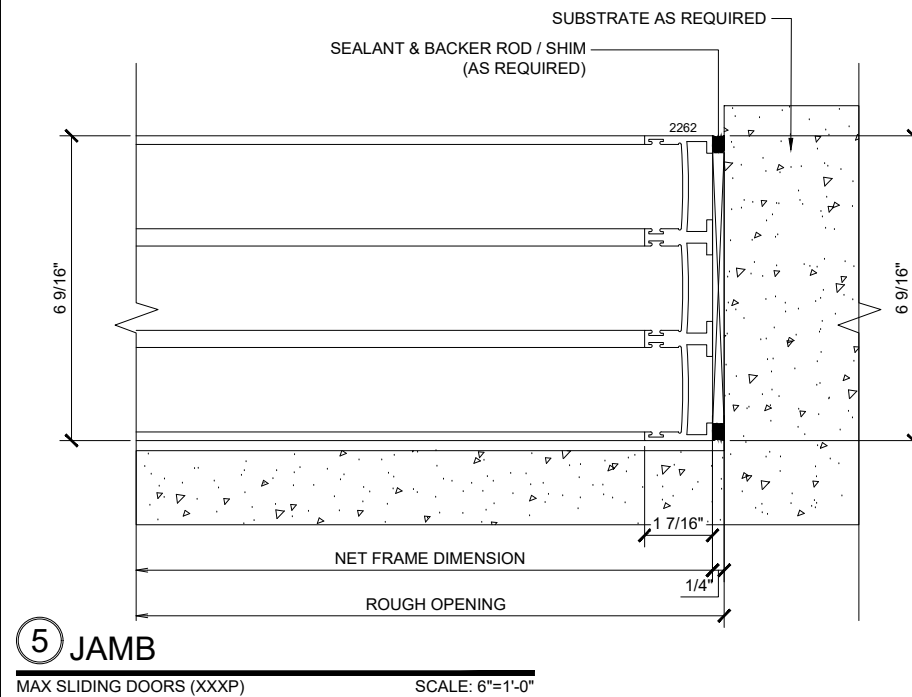

MAX SLIDING DOORS (XXXP) SCALE: 6"=1'-0"

④ SILL (@SLIDER)

MAX SLIDING DOORS (XXXP) SCALE: 6"=1'-0"

**3 HEAD (@SLIDER)**

MAX SLIDING DOORS (XXXP)

SCALE: 6"=1'-0"

**4 SILL (@SLIDER)**

MAX SLIDING DOORS (XXXP)

SCALE: 6"=1'-0"

① JAMB  
MAX SLIDING DOORS (XXXP) SCALE: 6"=1'-0"

② VERTICAL  
MAX SLIDING DOORS (XXXP) SCALE: 6"=1'-0"

③ VERTICAL  
MAX SLIDING DOORS (XXXP) SCALE: 6"=1'-0"

④ VERTICAL  
MAX SLIDING DOORS (XXXP) SCALE: 6"=1'-0"

⑤ JAMB  
MAX SLIDING DOORS (XXXP) SCALE: 6"=1'-0"