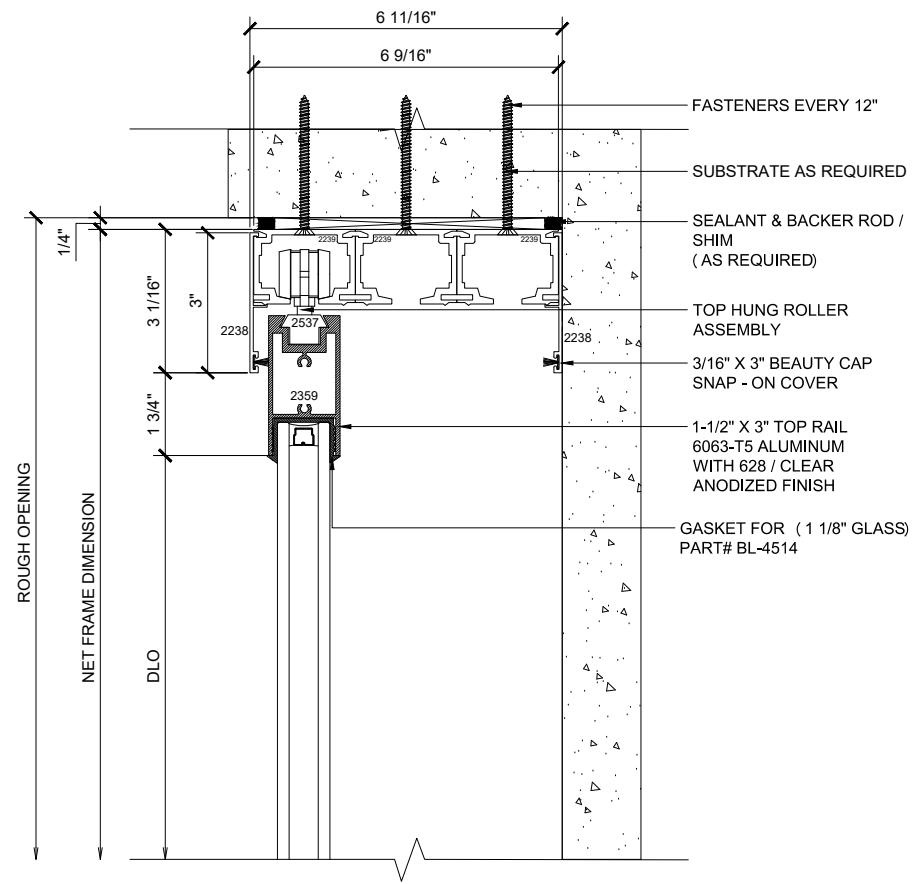

Std. 1-1/8 I.G. Glazing Gasket  
 Part# BL-4514

Std. 1/2" Glazing Gasket  
 Part# BL-4466

Std. 1/4" Glazing Gasket  
 Part# BL-4533

Ⓐ OPTIONAL INFILLS

MAX SLIDING DOORS (XXXP) SCALE: 6"=1'-0"

② SILL (@SLIDER)

MAX SLIDING DOORS (XXXP) SCALE: 6"=1'-0"

④ SILL (@SLIDER)

MAX SLIDING DOORS (XXXP) SCALE: 6"=1'-0"

**3 HEAD (@SLIDER)**

MAX SLIDING DOORS (XXXP)

SCALE: 6"=1'-0"

**4 SILL (@SLIDER)**

MAX SLIDING DOORS (XXXP)

SCALE: 6"=1'-0"

① JAMB  
MAX SLIDING DOORS (XXXP) SCALE: 6"=1'-0"

② VERTICAL  
MAX SLIDING DOORS (XXXP) SCALE: 6"=1'-0"

③ VERTICAL  
MAX SLIDING DOORS (XXXP) SCALE: 6"=1'-0"

④ VERTICAL  
MAX SLIDING DOORS (XXXP) SCALE: 6"=1'-0"

⑤ JAMB  
MAX SLIDING DOORS (XXXP) SCALE: 6"=1'-0"