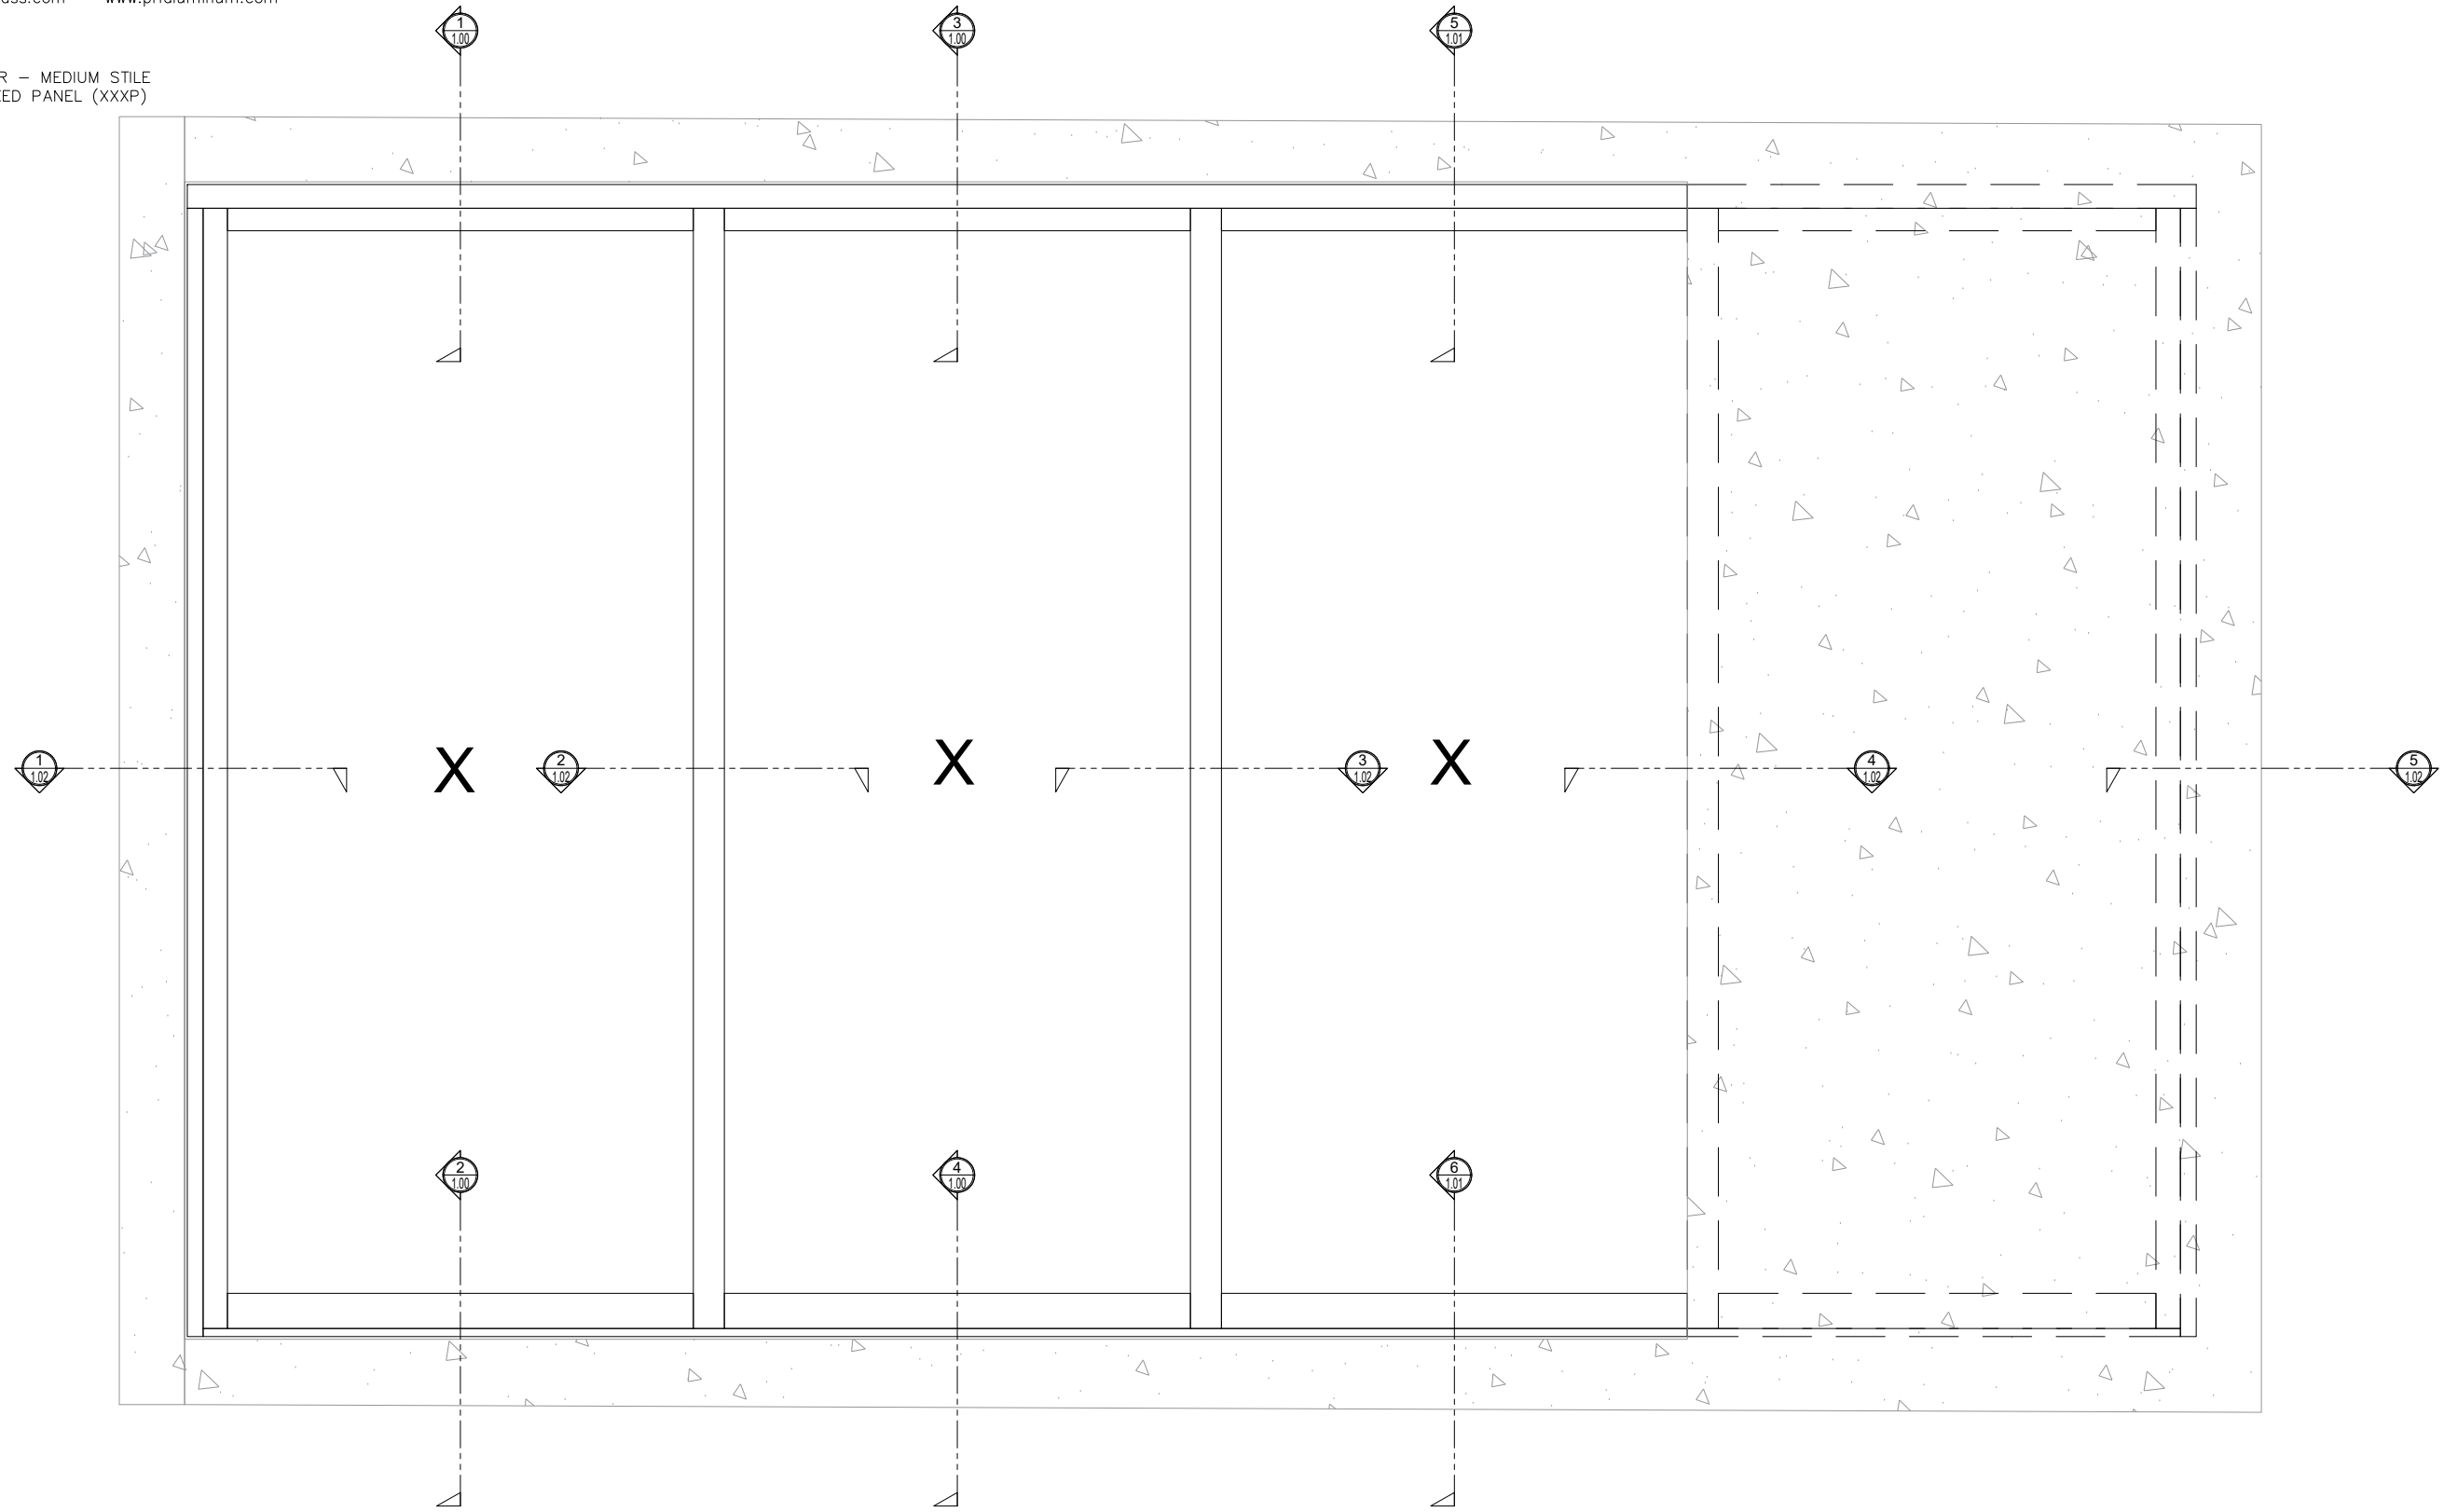

## MAX SLIDER

SLIDING GLASS DOOR – MEDIUM STILE  
 SLIDING DOOR / FIXED PANEL (XXXP)

X – SLIDER  
 O – FIX GLASS

① HEAD (@SLIDER)

MAX SLIDING DOORS (XXXP) SCALE: 6"=1'-0"

③ HEAD (@SLIDER)

MAX SLIDING DOORS (XXXP) SCALE: 6"=1'-0"

MAX SLIDING DOORS (XXXP) SCALE: 6"=1'-0"

④ SILL (@SLIDER)

MAX SLIDING DOORS (XXXP) SCALE: 6"=1'-0"

**3 HEAD (@SLIDER)**

MAX SLIDING DOORS (XXXP)

SCALE: 6"=1'-0"

**4 SILL (@SLIDER)**

MAX SLIDING DOORS (XXXP)

SCALE: 6"=1'-0"

① JAMB  
MAX SLIDING DOORS (XXXP) SCALE: 6"=1'-0"

② VERTICAL  
MAX SLIDING DOORS (XXXP) SCALE: 6"=1'-0"

③ VERTICAL  
MAX SLIDING DOORS (XXXP) SCALE: 6"=1'-0"

④ VERTICAL  
MAX SLIDING DOORS (XXXP) SCALE: 6"=1'-0"

⑤ JAMB  
MAX SLIDING DOORS (XXXP) SCALE: 6"=1'-0"