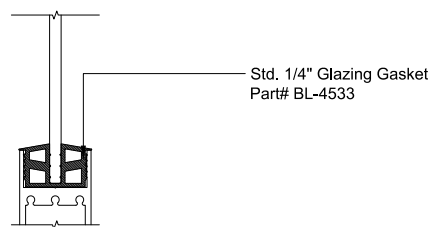

## MAX SLIDER

SLIDING GLASS DOOR – MEDIUM STILE  
 SLIDING DOOR / FIXED PANEL (XXXP)

X – SLIDER  
 O – FIX GLASS

① HEAD (@SLIDER)

MAX SLIDING DOORS (XXXP) SCALE: 6"=1'-0"

③ HEAD (@SLIDER)

MAX SLIDING DOORS (XXXP) SCALE: 6"=1'-0"

Std. 1-1/8 I.G. Glazing Gasket  
 Part# BL-4514

Std. 1/2" Glazing Gasket  
 Part# BL-4466

Std. 1/4" Glazing Gasket  
 Part# BL-4533

Ⓐ OPTIONAL INFILLS

MAX SLIDING DOORS (XXXP) SCALE: 6"=1'-0"

② SILL (@SLIDER)