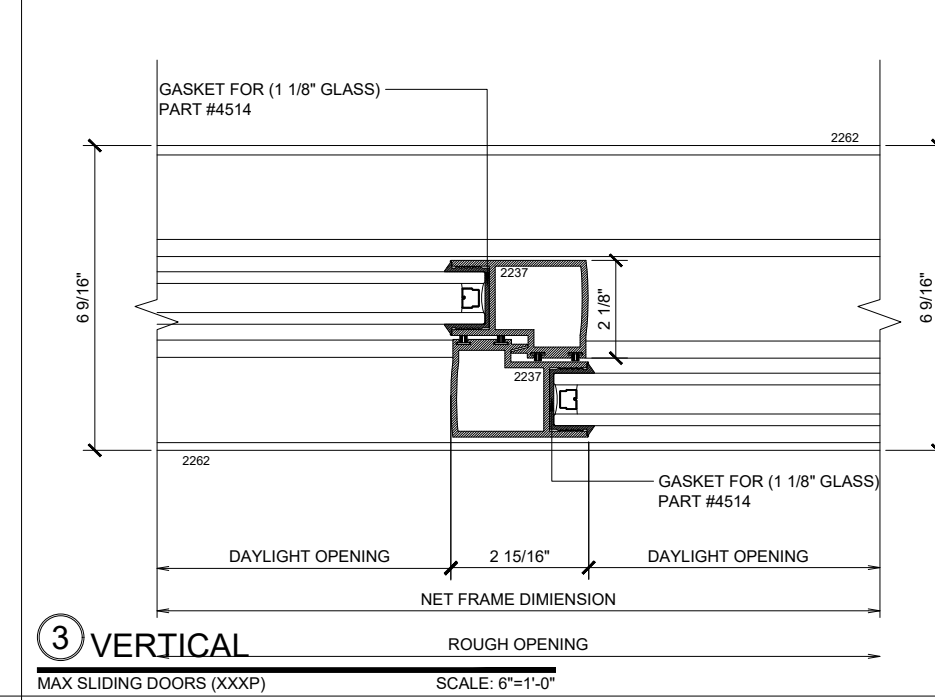

## MAX SLIDER

SLIDING GLASS DOOR – MEDIUM STILE  
 SLIDING DOOR / FIXED PANEL (XXXP)

X – SLIDER  
 O – FIX GLASS

① HEAD (@SLIDER)

MAX SLIDING DOORS (XXXP) SCALE: 6"=1'-0"

③ HEAD (@SLIDER)

MAX SLIDING DOORS (XXXP) SCALE: 6"=1'-0"

MAX SLIDING DOORS (XXXP) SCALE: 6"=1'-0"

④ SILL (@SLIDER)

MAX SLIDING DOORS (XXXP) SCALE: 6"=1'-0"

**3 HEAD (@SLIDER)**

MAX SLIDING DOORS (XXXP)

SCALE: 6"=1'-0"

**4 SILL (@SLIDER)**

MAX SLIDING DOORS (XXXP)

SCALE: 6"=1'-0"

① JAMB  
MAX SLIDING DOORS (XXXP) SCALE: 6"=1'-0"

② VERTICAL  
MAX SLIDING DOORS (XXXP) SCALE: 6"=1'-0"

③ VERTICAL  
MAX SLIDING DOORS (XXXP) SCALE: 6"=1'-0"

④ VERTICAL  
MAX SLIDING DOORS (XXXP) SCALE: 6"=1'-0"

⑤ JAMB  
MAX SLIDING DOORS (XXXP) SCALE: 6"=1'-0"