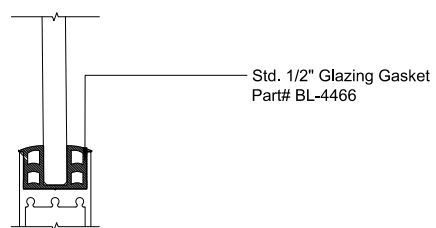

## MAX SLIDER

SLIDING GLASS DOOR – MEDIUM STILE  
 SLIDING DOOR / FIXED PANEL (XXXP)

X – SLIDER  
 O – FIX GLASS

① HEAD (@SLIDER)

MAX SLIDING DOORS (XXXP) SCALE: 6"=1'-0"

③ HEAD (@SLIDER)

MAX SLIDING DOORS (XXXP) SCALE: 6"=1'-0"

Std. 1-1/8 I.G. Glazing Gasket  
 Part# BL-4514

Std. 1/2" Glazing Gasket  
 Part# BL-4466

Std. 1/4" Glazing Gasket  
 Part# BL-4533

Ⓐ OPTIONAL INFILLS

MAX SLIDING DOORS (XXXP) SCALE: 6"=1'-0"

② SILL (@SLIDER)

MAX SLIDING DOORS (XXXP) SCALE: 6"=1'-0"

④ SILL (@SLIDER)

MAX SLIDING DOORS (XXXP) SCALE: 6"=1'-0"

**3 HEAD (@SLIDER)**

MAX SLIDING DOORS (XXXP)

SCALE: 6"=1'-0"

**4 SILL (@SLIDER)**

MAX SLIDING DOORS (XXXP)