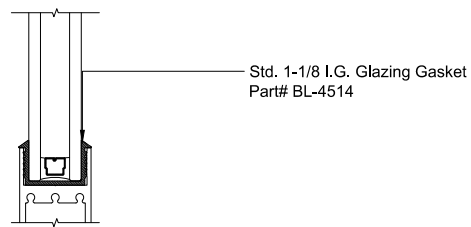

## MAX SLIDER

SLIDING GLASS DOOR – MEDIUM STILE  
 SLIDING DOOR / FIXED PANEL (XXXP)

X – SLIDER  
 O – FIX GLASS

① HEAD (@SLIDER)

MAX SLIDING DOORS (XXXP) SCALE: 6"=1'-0"

③ HEAD (@SLIDER)

MAX SLIDING DOORS (XXXP) SCALE: 6"=1'-0"

Std. 1-1/8 I.G. Glazing Gasket  
 Part# BL-4514

Std. 1/2" Glazing Gasket  
 Part# BL-4466

Std. 1/4" Glazing Gasket  
 Part# BL-4533

Ⓐ OPTIONAL INFILLS

MAX SLIDING DOORS (XXXP) SCALE: 6"=1'-0"

② SILL (@SLIDER)