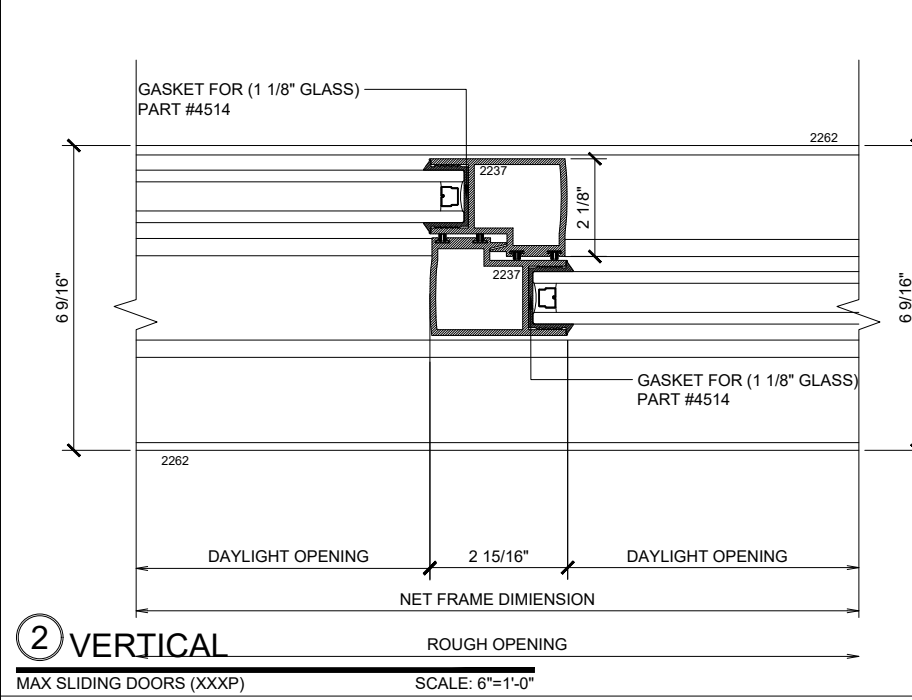

## MAX SLIDER

SLIDING GLASS DOOR – MEDIUM STILE  
 SLIDING DOOR / FIXED PANEL (XXXP)

X – SLIDER  
 O – FIX GLASS

① HEAD (@SLIDER)

MAX SLIDING DOORS (XXXP) SCALE: 6"=1'-0"

③ HEAD (@SLIDER)

MAX SLIDING DOORS (XXXP) SCALE: 6"=1'-0"

MAX SLIDING DOORS (XXXP) SCALE: 6"=1'-0"

④ SILL (@SLIDER)

MAX SLIDING DOORS (XXXP) SCALE: 6"=1'-0"

**3 HEAD (@SLIDER)**

MAX SLIDING DOORS (XXXP)

SCALE: 6"=1'-0"

**4 SILL (@SLIDER)**

MAX SLIDING DOORS (XXXP)

SCALE: 6"=1'-0"

① JAMB  
MAX SLIDING DOORS (XXXP) SCALE: 6"=1'-0"

② VERTICAL  
MAX SLIDING DOORS (XXXP) SCALE: 6"=1'-0"

③ VERTICAL  
MAX SLIDING DOORS (XXXP) SCALE: 6"=1'-0"

④ VERTICAL  
MAX SLIDING DOORS (XXXP) SCALE: 6"=1'-0"

⑤ JAMB  
MAX SLIDING DOORS (XXXP) SCALE: 6"=1'-0"