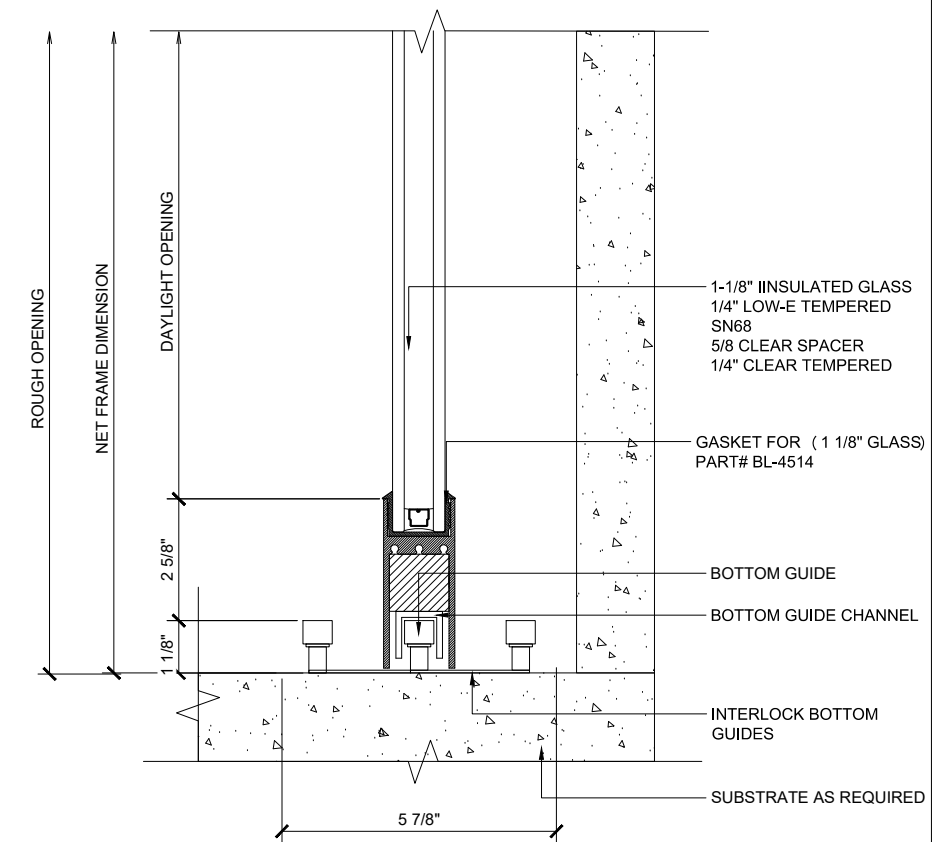

Std. 1-1/8 I.G. Glazing Gasket  
 Part# BL-4514

Std. 1/2" Glazing Gasket  
 Part# BL-4466

Std. 1/4" Glazing Gasket  
 Part# BL-4533

Ⓐ OPTIONAL INFILLS

MAX SLIDING DOORS (XXXP) SCALE: 6"=1'-0"

② SILL (@SLIDER)

MAX SLIDING DOORS (XXXP) SCALE: 6"=1'-0"

④ SILL (@SLIDER)

MAX SLIDING DOORS (XXXP) SCALE: 6"=1'-0"

**3 HEAD (@SLIDER)**

MAX SLIDING DOORS (XXXP)

SCALE: 6"=1'-0"

**4 SILL (@SLIDER)**

MAX SLIDING DOORS (XXXP)

SCALE: 6"=1'-0"

① JAMB  
MAX SLIDING DOORS (XXXP) SCALE: 6"=1'-0"

② VERTICAL  
MAX SLIDING DOORS (XXXP) SCALE: 6"=1'-0"

③ VERTICAL  
MAX SLIDING DOORS (XXXP) SCALE: 6"=1'-0"

④ VERTICAL  
MAX SLIDING DOORS (XXXP) SCALE: 6"=1'-0"

⑤ JAMB  
MAX SLIDING DOORS (XXXP) SCALE: 6"=1'-0"