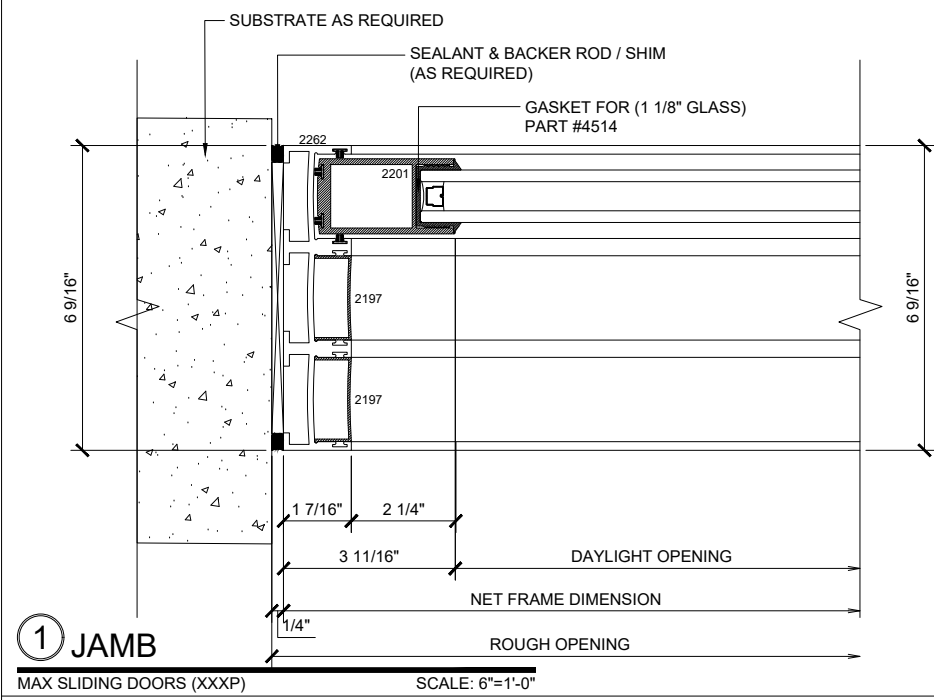

MAX SLIDING DOORS (XXXP) SCALE: 6"=1'-0"

④ SILL (@SLIDER)

MAX SLIDING DOORS (XXXP) SCALE: 6"=1'-0"

**3 HEAD (@SLIDER)**

MAX SLIDING DOORS (XXXP)

SCALE: 6"=1'-0"

**4 SILL (@SLIDER)**

MAX SLIDING DOORS (XXXP)

SCALE: 6"=1'-0"

① JAMB  
MAX SLIDING DOORS (XXXP) SCALE: 6"=1'-0"

② VERTICAL  
MAX SLIDING DOORS (XXXP) SCALE: 6"=1'-0"

③ VERTICAL  
MAX SLIDING DOORS (XXXP) SCALE: 6"=1'-0"

④ VERTICAL  
MAX SLIDING DOORS (XXXP) SCALE: 6"=1'-0"

⑤ JAMB  
MAX SLIDING DOORS (XXXP) SCALE: 6"=1'-0"