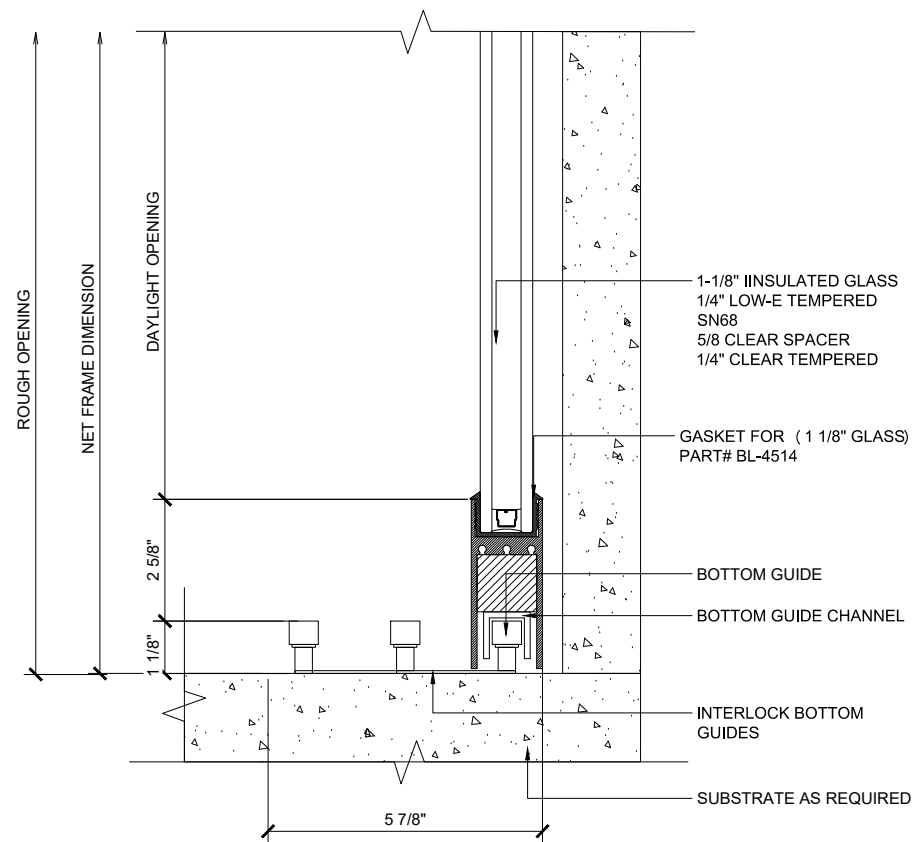

Std. 1-1/8 I.G. Glazing Gasket  
 Part# BL-4514

Std. 1/2" Glazing Gasket  
 Part# BL-4466

Std. 1/4" Glazing Gasket  
 Part# BL-4533

Ⓐ OPTIONAL INFILLS

MAX SLIDING DOORS (XXXP) SCALE: 6"=1'-0"

② SILL (@SLIDER)

MAX SLIDING DOORS (XXXP) SCALE: 6"=1'-0"

④ SILL (@SLIDER)

MAX SLIDING DOORS (XXXP) SCALE: 6"=1'-0"

**3 HEAD (@SLIDER)**

MAX SLIDING DOORS (XXXP)

SCALE: 6"=1'-0"

**4 SILL (@SLIDER)**

MAX SLIDING DOORS (XXXP)

SCALE: 6"=1'-0"

① JAMB  
MAX SLIDING DOORS (XXXP) SCALE: 6"=1'-0"

② VERTICAL  
MAX SLIDING DOORS (XXXP) SCALE: 6"=1'-0"

③ VERTICAL  
MAX SLIDING DOORS (XXXP) SCALE: 6"=1'-0"

④ VERTICAL  
MAX SLIDING DOORS (XXXP) SCALE: 6"=1'-0"

⑤ JAMB  
MAX SLIDING DOORS (XXXP) SCALE: 6"=1'-0"