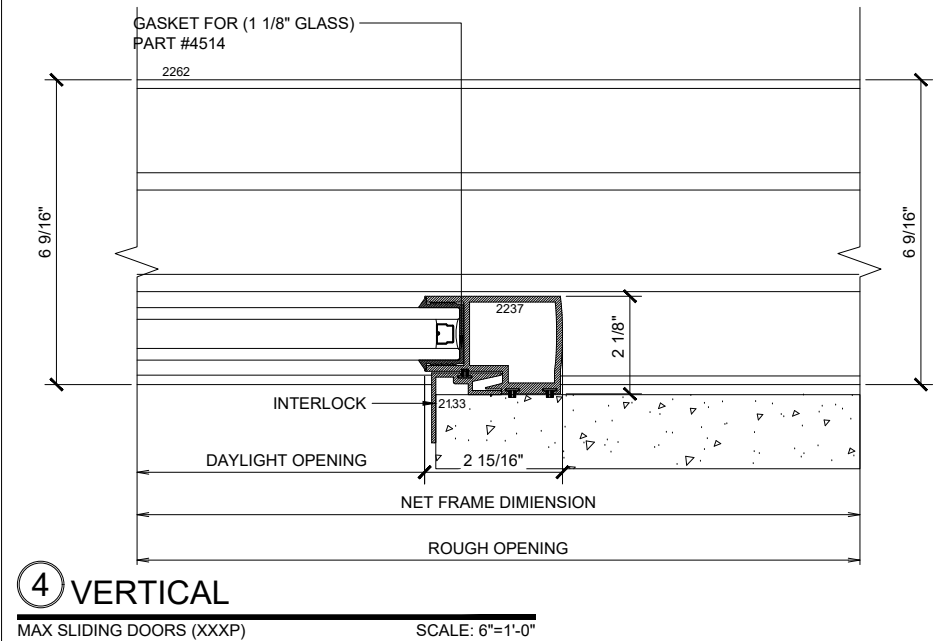

MAX SLIDING DOORS (XXXP) SCALE: 6"=1'-0"

④ SILL (@SLIDER)

MAX SLIDING DOORS (XXXP) SCALE: 6"=1'-0"

**3 HEAD (@SLIDER)**

MAX SLIDING DOORS (XXXP)

SCALE: 6"=1'-0"

**4 SILL (@SLIDER)**

MAX SLIDING DOORS (XXXP)

SCALE: 6"=1'-0"

① JAMB  
MAX SLIDING DOORS (XXXP) SCALE: 6"=1'-0"

② VERTICAL  
MAX SLIDING DOORS (XXXP) SCALE: 6"=1'-0"

③ VERTICAL  
MAX SLIDING DOORS (XXXP) SCALE: 6"=1'-0"

④ VERTICAL  
MAX SLIDING DOORS (XXXP) SCALE: 6"=1'-0"

⑤ JAMB  
MAX SLIDING DOORS (XXXP) SCALE: 6"=1'-0"