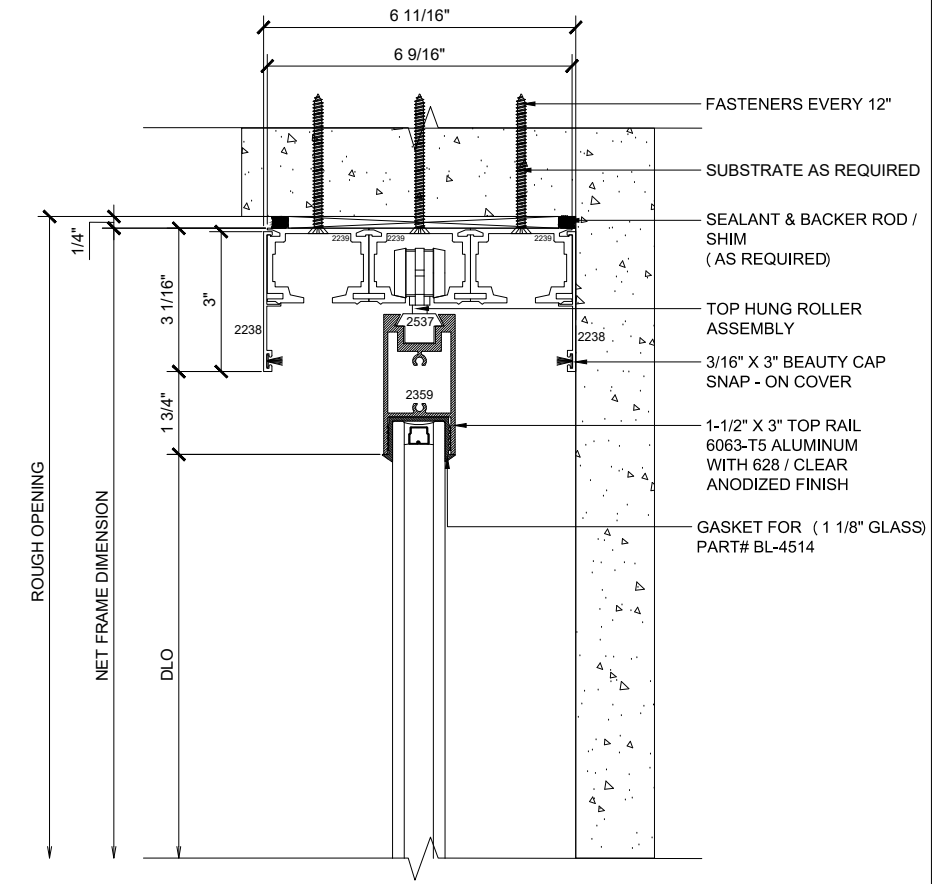

## MAX SLIDER

SLIDING GLASS DOOR – MEDIUM STILE  
 SLIDING DOOR / FIXED PANEL (XXXP)

X – SLIDER  
 O – FIX GLASS

① HEAD (@SLIDER)

MAX SLIDING DOORS (XXXP) SCALE: 6"=1'-0"

③ HEAD (@SLIDER)

MAX SLIDING DOORS (XXXP) SCALE: 6"=1'-0"

Std. 1-1/8 I.G. Glazing Gasket  
 Part# BL-4514

Std. 1/2" Glazing Gasket  
 Part# BL-4466

Std. 1/4" Glazing Gasket  
 Part# BL-4533

Ⓐ OPTIONAL INFILLS

MAX SLIDING DOORS (XXXP) SCALE: 6"=1'-0"

② SILL (@SLIDER)

MAX SLIDING DOORS (XXXP) SCALE: 6"=1'-0"

④ SILL (@SLIDER)

MAX SLIDING DOORS (XXXP) SCALE: 6"=1'-0"

**3 HEAD (@SLIDER)**

MAX SLIDING DOORS (XXXP)

SCALE: 6"=1'-0"

**4 SILL (@SLIDER)**

MAX SLIDING DOORS (XXXP)

⑤ JAMB  
MAX SLIDING DOORS (XXXP) SCALE: 6"=1'-0"