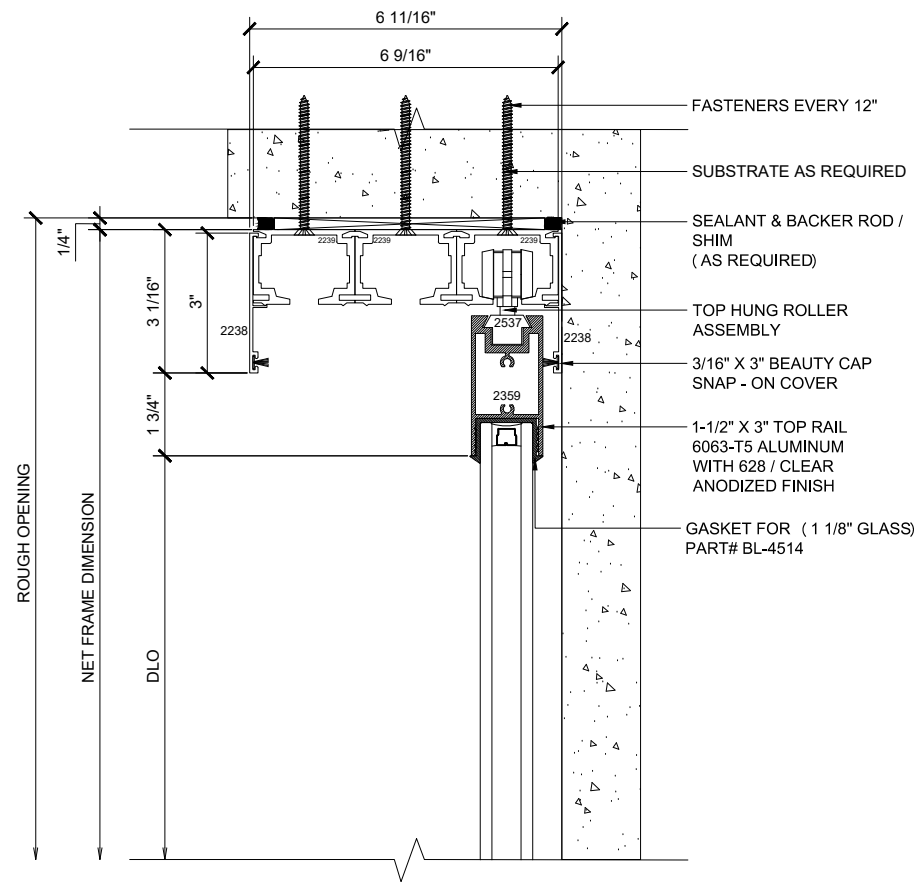

## MAX SLIDER

SLIDING GLASS DOOR – MEDIUM STILE  
 SLIDING DOOR / FIXED PANEL (XXXP)

X – SLIDER  
 O – FIX GLASS

① HEAD (@SLIDER)

MAX SLIDING DOORS (XXXP) SCALE: 6"=1'-0"

③ HEAD (@SLIDER)

MAX SLIDING DOORS (XXXP) SCALE: 6"=1'-0"

MAX SLIDING DOORS (XXXP) SCALE: 6"=1'-0"

④ SILL (@SLIDER)

MAX SLIDING DOORS (XXXP) SCALE: 6"=1'-0"

**3 HEAD (@SLIDER)**

MAX SLIDING DOORS (XXXP)

SCALE: 6"=1'-0"

**4 SILL (@SLIDER)**

MAX SLIDING DOORS (XXXP)

SCALE: 6"=1'-0"

① JAMB  
MAX SLIDING DOORS (XXXP) SCALE: 6"=1'-0"

② VERTICAL  
MAX SLIDING DOORS (XXXP) SCALE: 6"=1'-0"

③ VERTICAL  
MAX SLIDING DOORS (XXXP) SCALE: 6"=1'-0"

④ VERTICAL  
MAX SLIDING DOORS (XXXP) SCALE: 6"=1'-0"

⑤ JAMB  
MAX SLIDING DOORS (XXXP) SCALE: 6"=1'-0"