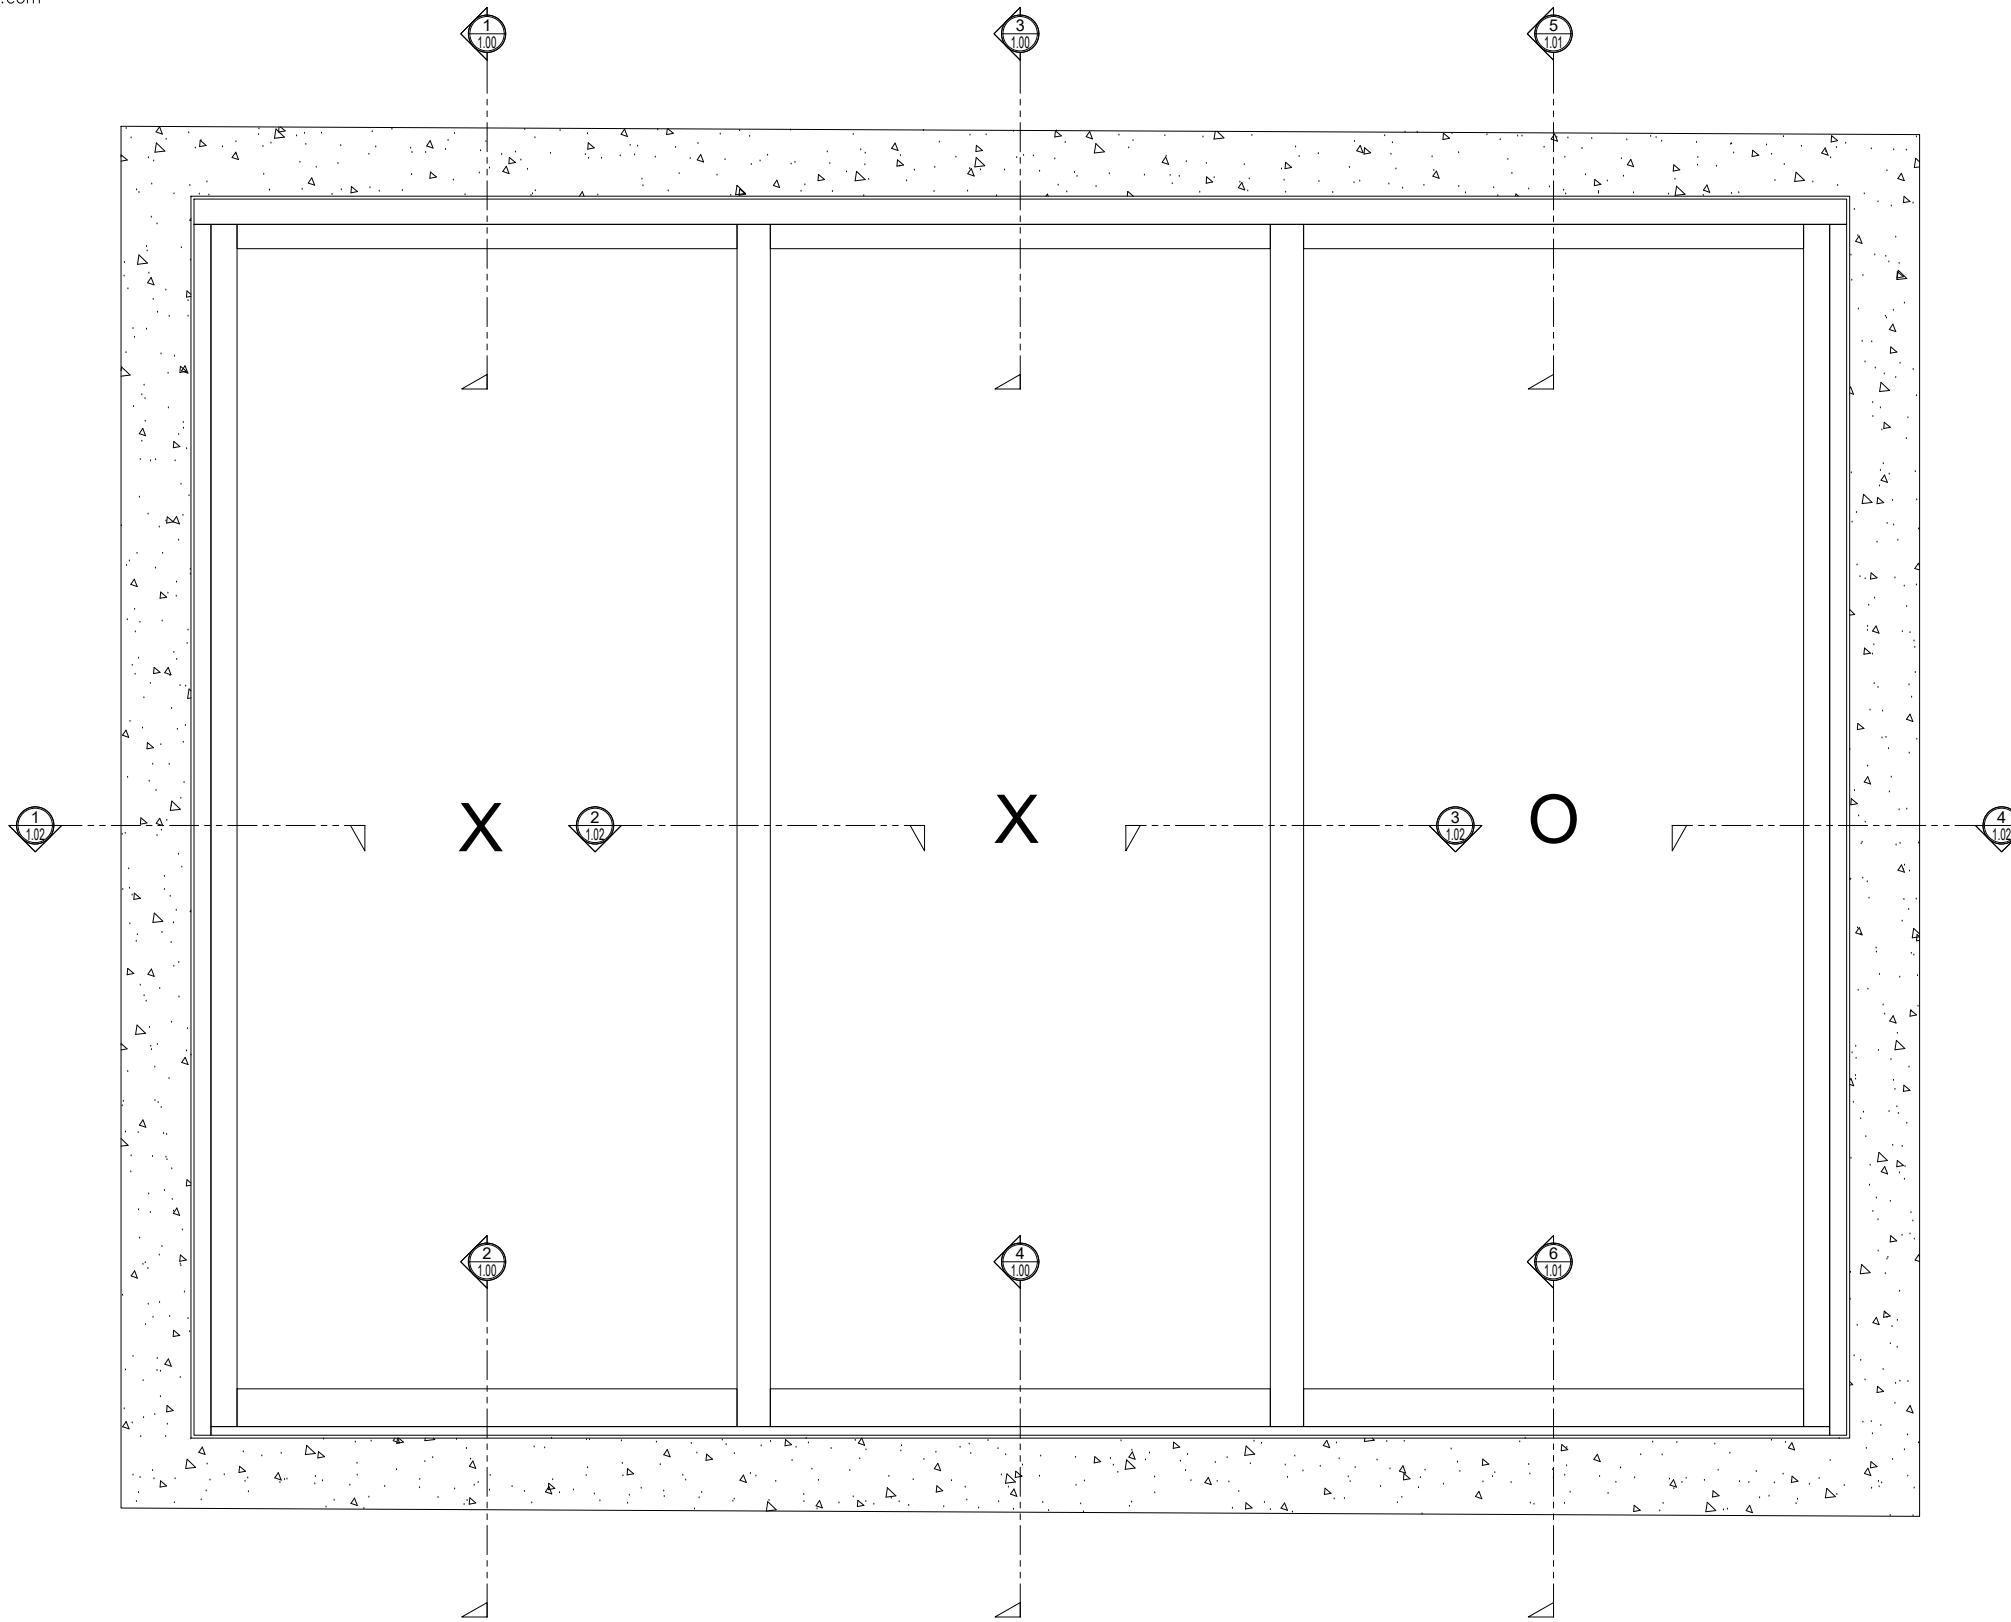

MAX SLIDER

SLIDING GLASS DOOR - MEDIUM STILE
SLIDING DOOR / FIXED PANEL (XXO)

X - SLIDER
O - FIX GLASS

MAX SLIDER

SLIDING GLASS DOOR – MEDIUM STILE
 SLIDING DOOR / FIXED PANEL (XXO)

X – SLIDER
 O – FIX GLASS

① HEAD (@SLIDER)

MAX SLIDING DOORS (XXO) SCALE: 6"=1'-0"

③ HEAD (@SLIDER)

MAX SLIDING DOORS (XXO) SCALE: 6"=1'-0"

Ⓐ OPTIONAL INFILLS

MAX SLIDING DOORS (XXO) SCALE: 6"=1'-0"

② SILL (@SLIDER)

MAX SLIDING DOORS (XXO) SCALE: 6"=1'-0"

④ SILL (@SLIDER)

MAX SLIDING DOORS (XXO) SCALE: 6"=1'-0"

5 HEAD (@FIXED)

MAX SLIDING DOORS (XXO)

SCALE: 6"=1'-0"

6 SILL (@FIXED)

MAX SLIDING DOORS (XXO)

SCALE: 6"=1'-0"