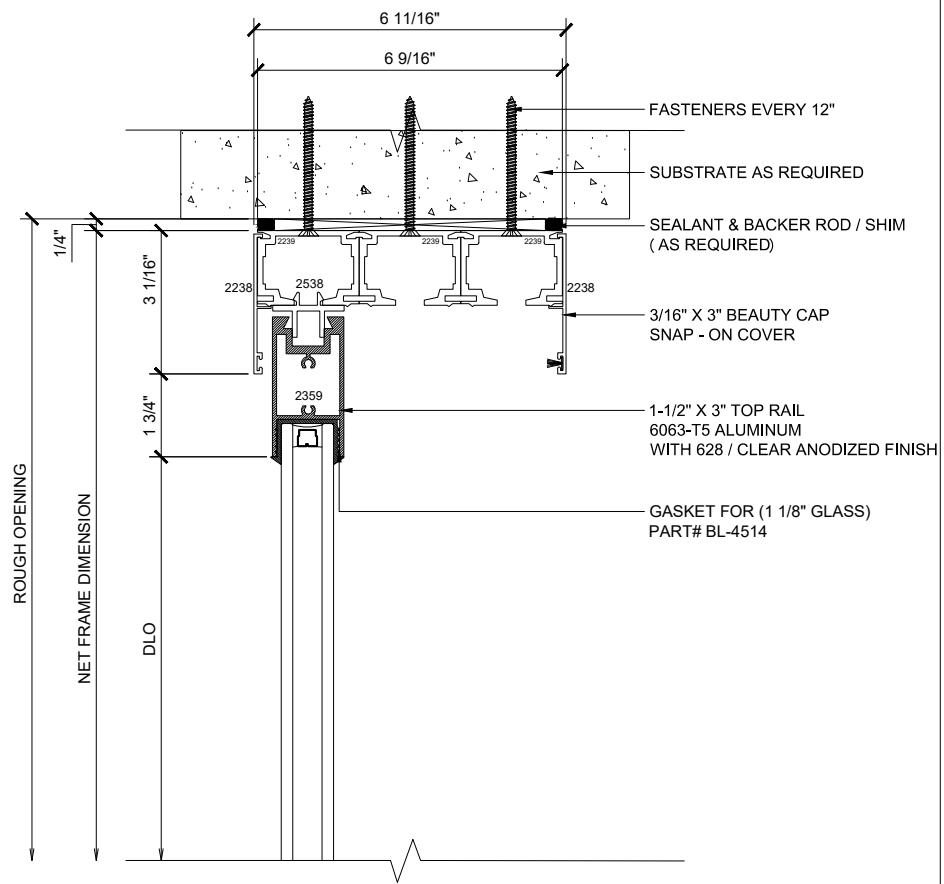

① HEAD (@SLIDER)

MAX SLIDING DOORS (XXO) SCALE: 6"=1'-0"

③ HEAD (@SLIDER)

MAX SLIDING DOORS (XXO) SCALE: 6"=1'-0"

Ⓐ OPTIONAL INFILLS

MAX SLIDING DOORS (XXO) SCALE: 6"=1'-0"

② SILL (@SLIDER)

MAX SLIDING DOORS (XXO) SCALE: 6"=1'-0"

④ SILL (@SLIDER)

MAX SLIDING DOORS (XXO) SCALE: 6"=1'-0"

5 HEAD (@FIXED)

MAX SLIDING DOORS (XXO)

SCALE: 6"=1'-0"

6 SILL (@FIXED)

MAX SLIDING DOORS (XXO)

SCALE: 6"=1'-0"