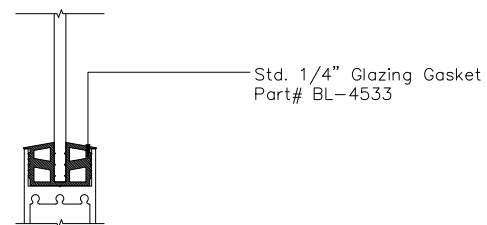

MAX SLIDER

SLIDING GLASS DOOR - MEDIUM STILE
SLIDING DOOR / FIXED PANEL (XXO)

X - SLIDER
O - FIX GLASS

MAX SLIDER

SLIDING GLASS DOOR – MEDIUM STILE
 SLIDING DOOR / FIXED PANEL (XXO)

X – SLIDER
 O – FIX GLASS

① HEAD (@SLIDER)

MAX SLIDING DOORS (XXO) SCALE: 6"=1'-0"

③ HEAD (@SLIDER)

MAX SLIDING DOORS (XXO) SCALE: 6"=1'-0"

Ⓐ OPTIONAL INFILLS

MAX SLIDING DOORS (XXO) SCALE: 6"=1'-0"

② SILL (@SLIDER)

MAX SLIDING DOORS (XXO) SCALE: 6"=1'-0"

④ SILL (@SLIDER)

MAX SLIDING DOORS (XXO) SCALE: 6"=1'-0"

5 HEAD (@FIXED)

MAX SLIDING DOORS (XXO)

SCALE: 6"=1'-0"

6 SILL (@FIXED)

MAX SLIDING DOORS (XXO)

SCALE: 6"=1'-0"