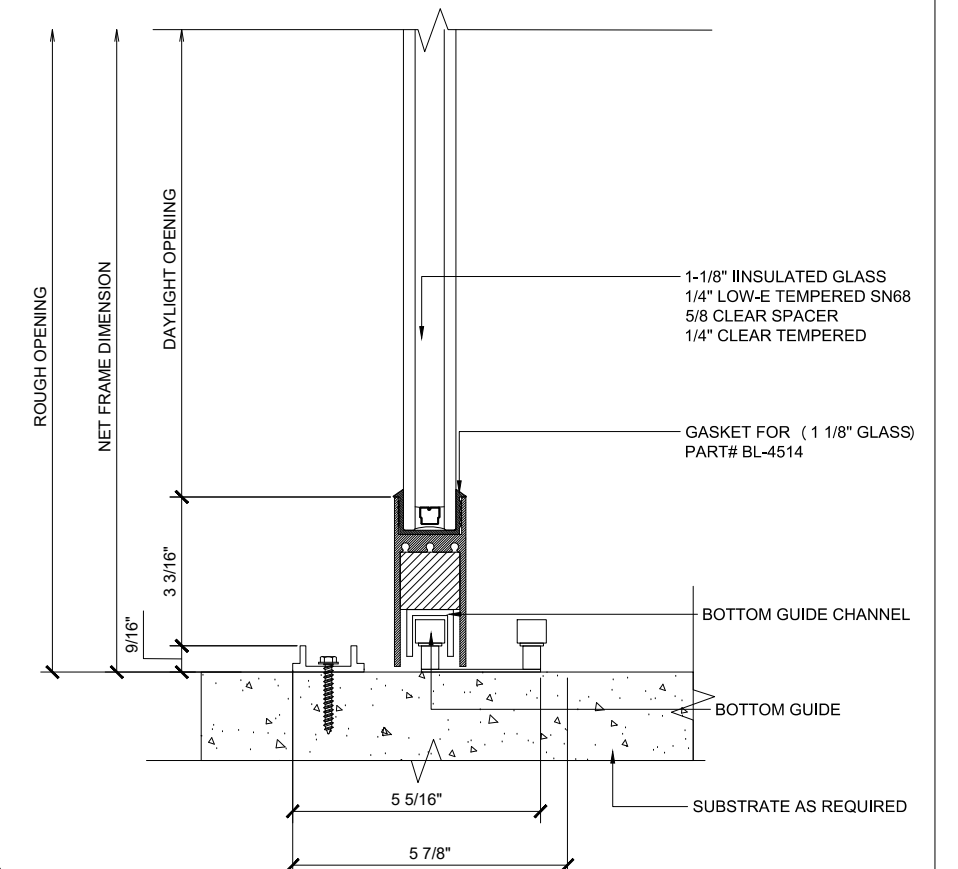

MAX SLIDER

SLIDING GLASS DOOR - MEDIUM STILE
SLIDING DOOR / FIXED PANEL (XXO)

X - SLIDER
O - FIX GLASS

MAX SLIDER

SLIDING GLASS DOOR – MEDIUM STILE
 SLIDING DOOR / FIXED PANEL (XXO)

X – SLIDER
 O – FIX GLASS

① HEAD (@SLIDER)

MAX SLIDING DOORS (XXO) SCALE: 6"=1'-0"

③ HEAD (@SLIDER)

MAX SLIDING DOORS (XXO) SCALE: 6"=1'-0"

Ⓐ OPTIONAL INFILLS

MAX SLIDING DOORS (XXO) SCALE: 6"=1'-0"

② SILL (@SLIDER)

MAX SLIDING DOORS (XXO) SCALE: 6"=1'-0"

④ SILL (@SLIDER)

MAX SLIDING DOORS (XXO) SCALE: 6"=1'-0"

5 HEAD (@FIXED)

MAX SLIDING DOORS (XXO)

SCALE: 6"=1'-0"

6 SILL (@FIXED)

MAX SLIDING DOORS (XXO)

SCALE: 6"=1'-0"