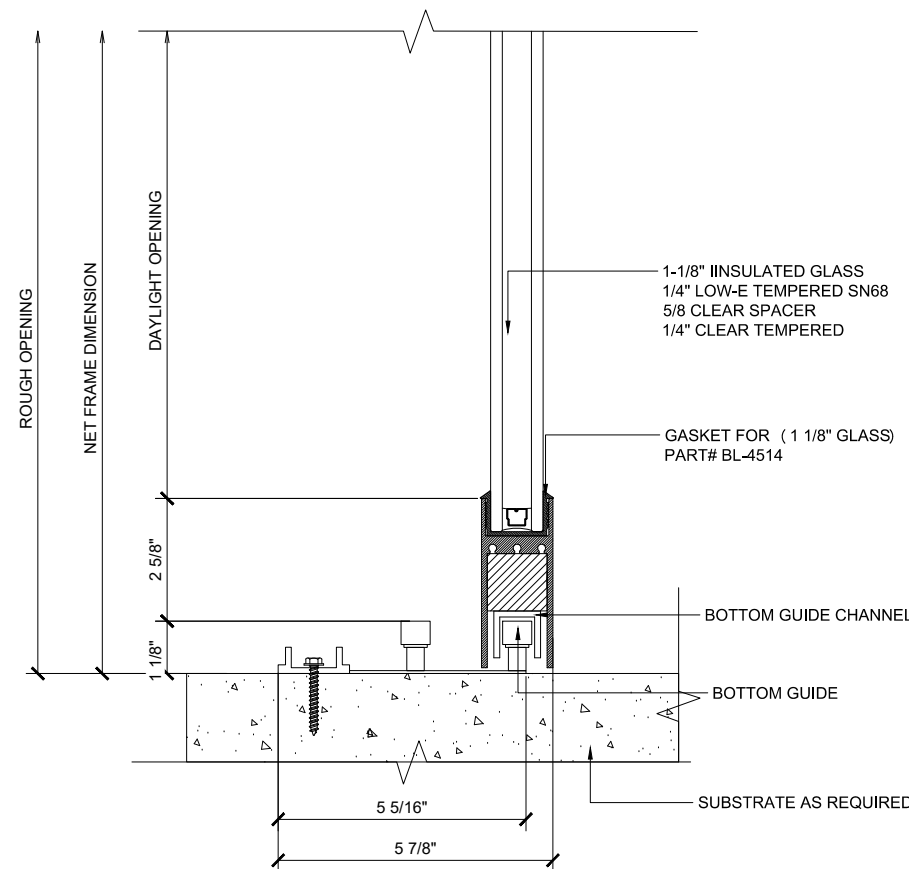

① HEAD (@SLIDER)

MAX SLIDING DOORS (XXO) SCALE: 6"=1'-0"

③ HEAD (@SLIDER)

MAX SLIDING DOORS (XXO) SCALE: 6"=1'-0"

Ⓐ OPTIONAL INFILLS

MAX SLIDING DOORS (XXO) SCALE: 6"=1'-0"

② SILL (@SLIDER)

MAX SLIDING DOORS (XXO) SCALE: 6"=1'-0"

④ SILL (@SLIDER)

MAX SLIDING DOORS (XXO) SCALE: 6"=1'-0"

5 HEAD (@FIXED)

MAX SLIDING DOORS (XXO)

SCALE: 6"=1'-0"

6 SILL (@FIXED)

MAX SLIDING DOORS (XXO)

SCALE: 6"=1'-0"