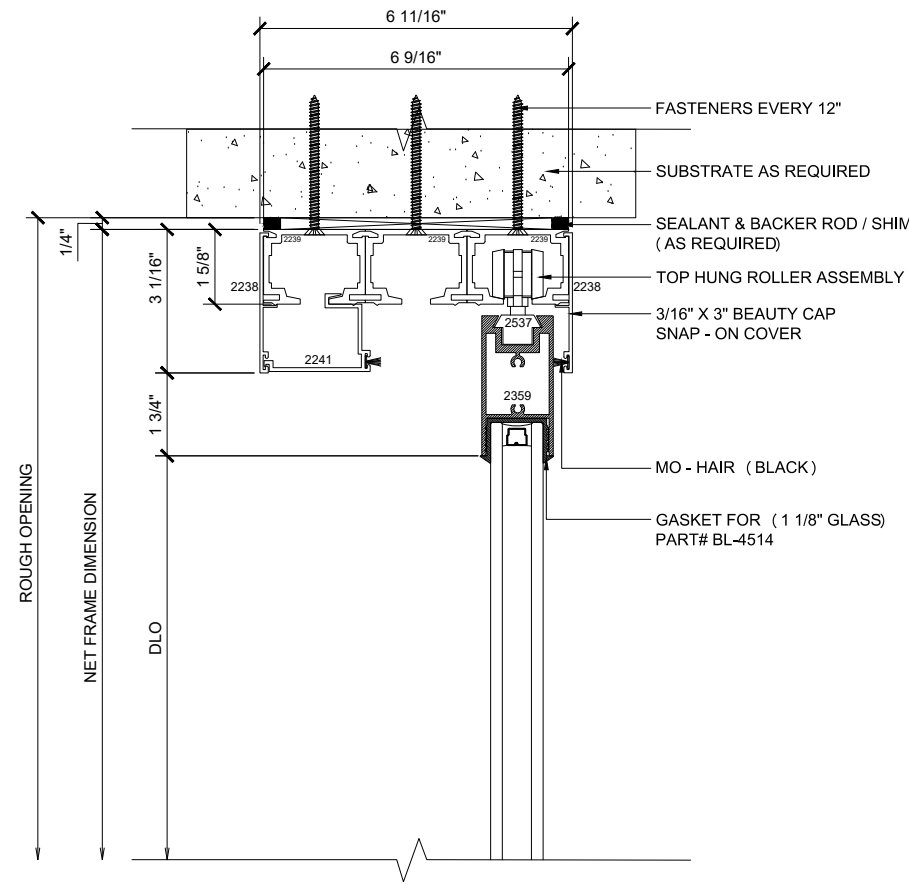

MAX SLIDER

SLIDING GLASS DOOR - MEDIUM STILE
SLIDING DOOR / FIXED PANEL (XXO)

X - SLIDER
O - FIX GLASS

MAX SLIDER

SLIDING GLASS DOOR – MEDIUM STILE
 SLIDING DOOR / FIXED PANEL (XXO)

X – SLIDER
 O – FIX GLASS

① HEAD (@SLIDER)

MAX SLIDING DOORS (XXO) SCALE: 6"=1'-0"

③ HEAD (@SLIDER)

MAX SLIDING DOORS (XXO) SCALE: 6"=1'-0"

Ⓐ OPTIONAL INFILLS

MAX SLIDING DOORS (XXO) SCALE: 6"=1'-0"

② SILL (@SLIDER)

MAX SLIDING DOORS (XXO) SCALE: 6"=1'-0"

④ SILL (@SLIDER)

MAX SLIDING DOORS (XXO) SCALE: 6"=1'-0"

5 HEAD (@FIXED)

MAX SLIDING DOORS (XXO)

SCALE: 6"=1'-0"

6 SILL (@FIXED)

MAX SLIDING DOORS (XXO)

SCALE: 6"=1'-0"