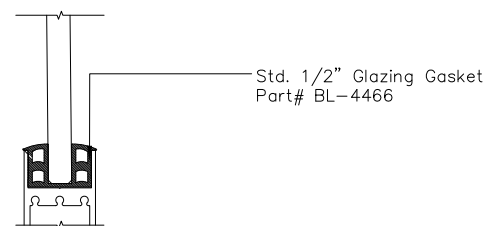

MAX SLIDER

SLIDING GLASS DOOR - MEDIUM STILE
SLIDING DOOR / FIXED PANEL (XXO)

X - SLIDER
O - FIX GLASS

MAX SLIDER

SLIDING GLASS DOOR – MEDIUM STILE
 SLIDING DOOR / FIXED PANEL (XXO)

X – SLIDER
 O – FIX GLASS

① HEAD (@SLIDER)

MAX SLIDING DOORS (XXO) SCALE: 6"=1'-0"

③ HEAD (@SLIDER)

MAX SLIDING DOORS (XXO) SCALE: 6"=1'-0"

Ⓐ OPTIONAL INFILLS

MAX SLIDING DOORS (XXO) SCALE: 6"=1'-0"

② SILL (@SLIDER)

MAX SLIDING DOORS (XXO) SCALE: 6"=1'-0"