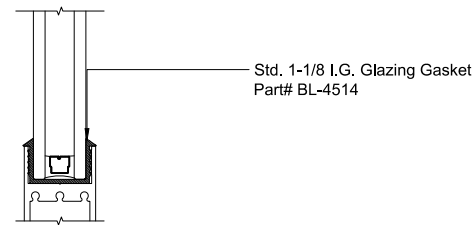

MAX SLIDER

SLIDING GLASS DOOR - MEDIUM STILE
SLIDING DOOR / FIXED PANEL (XXO)

X - SLIDER
O - FIX GLASS

MAX SLIDER

SLIDING GLASS DOOR – MEDIUM STILE
 SLIDING DOOR / FIXED PANEL (XXO)

X – SLIDER
 O – FIX GLASS

① HEAD (@SLIDER)

MAX SLIDING DOORS (XXO) SCALE: 6"=1'-0"

③ HEAD (@SLIDER)

MAX SLIDING DOORS (XXO) SCALE: 6"=1'-0"

Ⓐ OPTIONAL INFILLS

MAX SLIDING DOORS (XXO) SCALE: 6"=1'-0"

② SILL (@SLIDER)

MAX SLIDING DOORS (XXO) SCALE: 6"=1'-0"