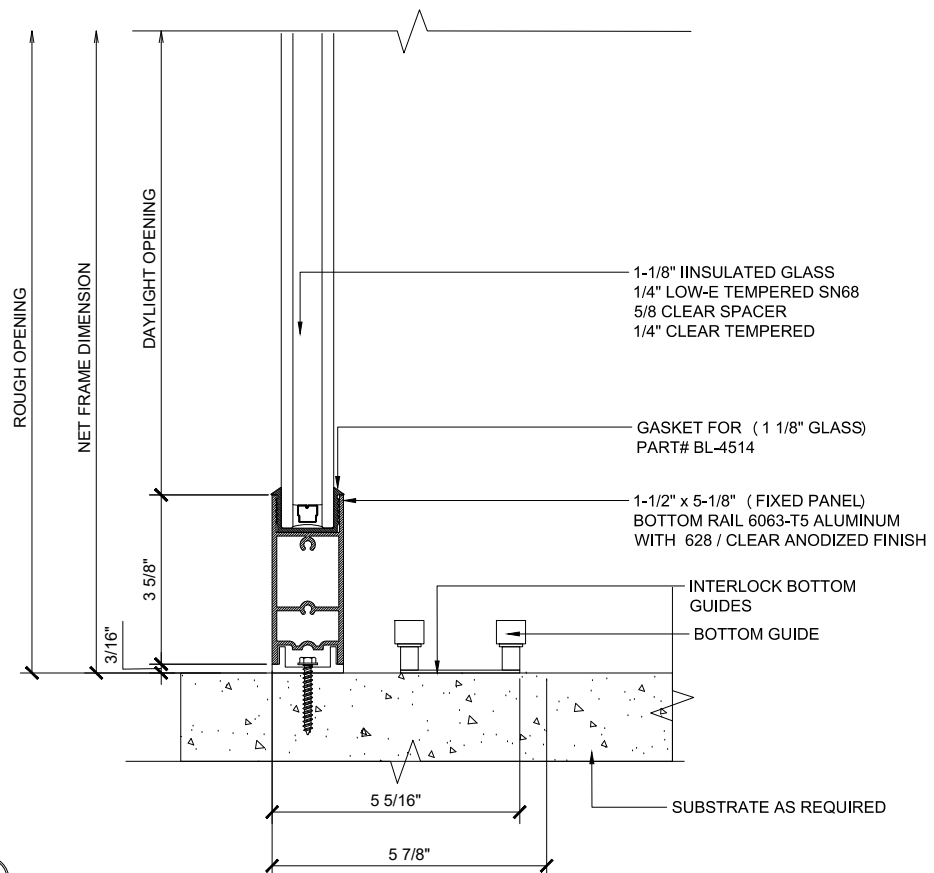

① HEAD (@SLIDER)

MAX SLIDING DOORS (XXO) SCALE: 6"=1'-0"

③ HEAD (@SLIDER)

MAX SLIDING DOORS (XXO) SCALE: 6"=1'-0"

Ⓐ OPTIONAL INFILLS

MAX SLIDING DOORS (XXO) SCALE: 6"=1'-0"

② SILL (@SLIDER)

MAX SLIDING DOORS (XXO) SCALE: 6"=1'-0"

④ SILL (@SLIDER)

MAX SLIDING DOORS (XXO) SCALE: 6"=1'-0"

5 HEAD (@FIXED)

MAX SLIDING DOORS (XXO)

SCALE: 6"=1'-0"

6 SILL (@FIXED)

MAX SLIDING DOORS (XXO)

SCALE: 6"=1'-0"