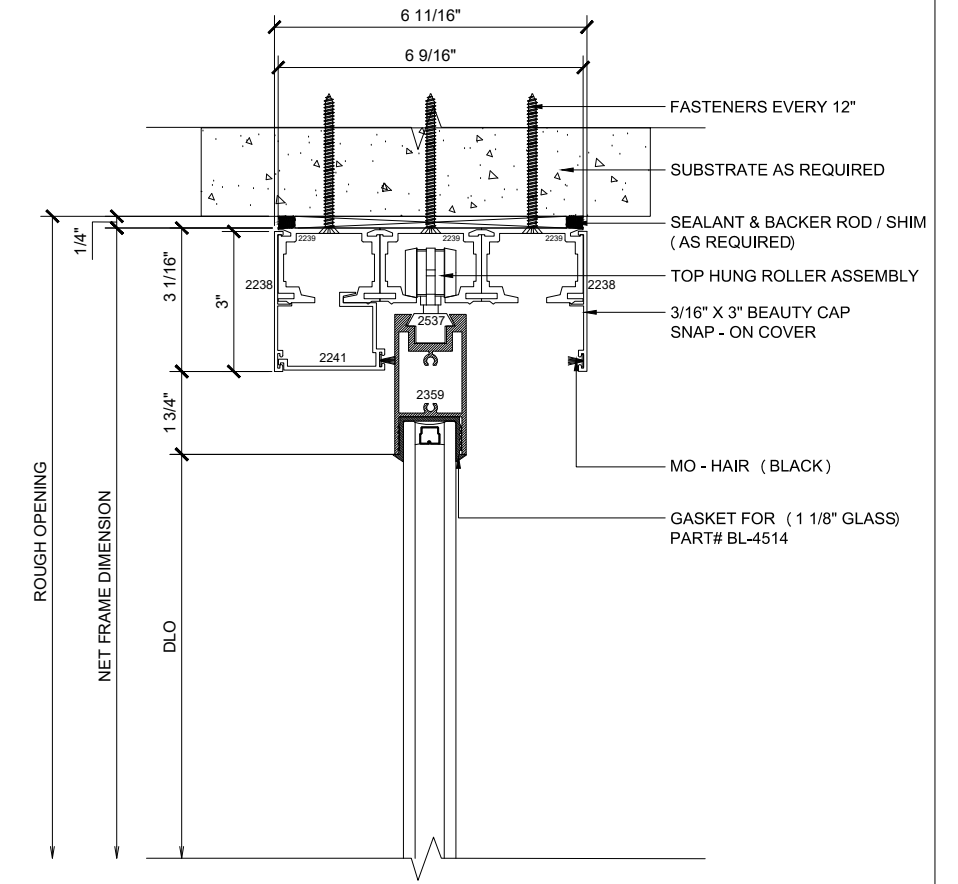

MAX SLIDER

SLIDING GLASS DOOR - MEDIUM STILE
SLIDING DOOR / FIXED PANEL (XXO)

X - SLIDER
O - FIX GLASS

MAX SLIDER

SLIDING GLASS DOOR – MEDIUM STILE
 SLIDING DOOR / FIXED PANEL (XXO)

X – SLIDER
 O – FIX GLASS

① HEAD (@SLIDER)

MAX SLIDING DOORS (XXO) SCALE: 6"=1'-0"

③ HEAD (@SLIDER)

MAX SLIDING DOORS (XXO) SCALE: 6"=1'-0"

Ⓐ OPTIONAL INFILLS

MAX SLIDING DOORS (XXO) SCALE: 6"=1'-0"

② SILL (@SLIDER)

MAX SLIDING DOORS (XXO) SCALE: 6"=1'-0"

④ SILL (@SLIDER)

MAX SLIDING DOORS (XXO) SCALE: 6"=1'-0"

5 HEAD (@FIXED)

MAX SLIDING DOORS (XXO)

SCALE: 6"=1'-0"

6 SILL (@FIXED)

MAX SLIDING DOORS (XXO)

SCALE: 6"=1'-0"