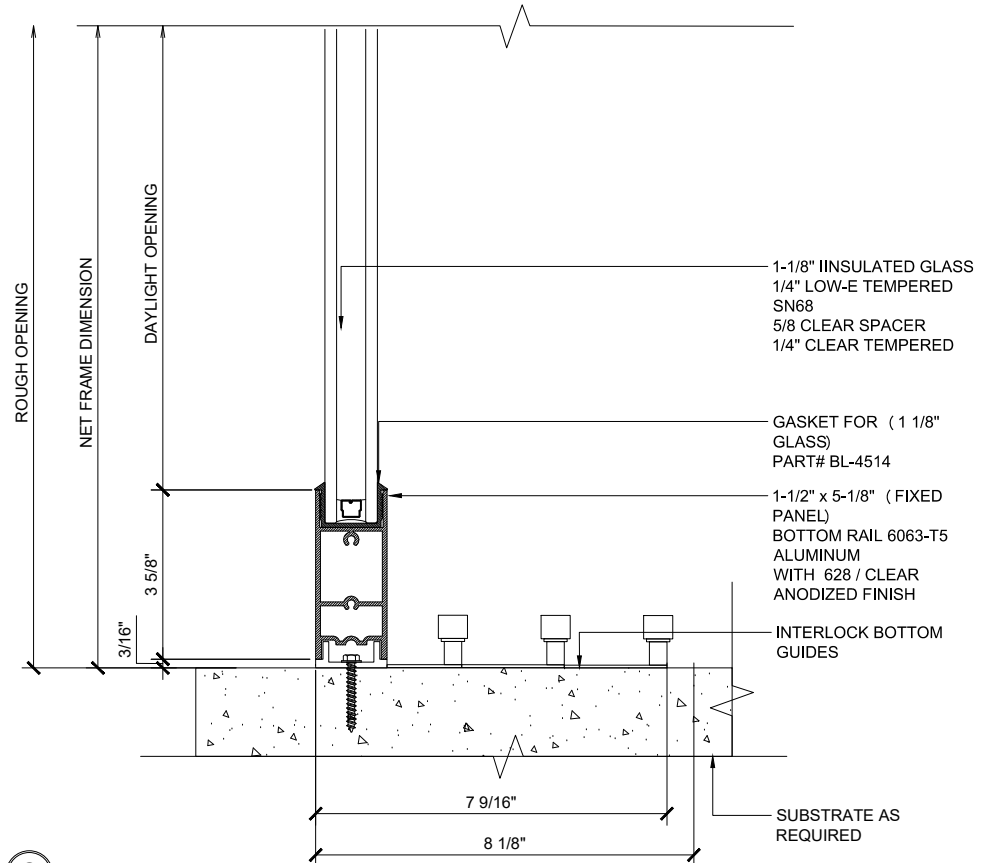

## MAX SLIDER

SLIDING GLASS DOOR – MEDIUM STILE  
 SLIDING DOOR / FIXED PANEL (OXXX-XXXO)

X – SLIDER  
 O – FIX GLASS

① HEAD (@FIXED)

MAX SLIDING DOORS (OXXX-XXXO) SCALE: 6"=1'-0"

③ HEAD (@SLIDER)

MAX SLIDING DOORS (OXXX-XXXO) SCALE: 6"=1'-0"

Std. 1-1/8 I.G. Glazing Gasket  
 Part# BL-4514

Std. 1/2" Glazing Gasket  
 Part# BL-4466

Std. 1/4" Glazing Gasket  
 Part# BL-4533

Ⓐ OPTIONAL INFILLS

MAX SLIDING DOORS (OXXX-XXXO) SCALE: 6"=1'-0"

② SILL (@FIXED)

MAX SLIDING DOORS (OXXX-XXXO) SCALE: 6"=1'-0"

④ SILL (@SLIDER)

MAX SLIDING DOORS (OXXX-XXXO) SCALE: 6"=1'-0"

**5** HEAD (@SLIDER)

MAX SLIDING DOORS (OXXX-XXXO) SCALE: 6"=1'-0"

**7** HEAD (@SLIDER)

MAX SLIDING DOORS (OXXX-XXXO) SCALE: 6"=1'-0"

**9** HEAD (@SLIDER)

MAX SLIDING DOORS (OXXX-XXXO) SCALE: 6"=1'-0"

**6** SILL (@SLIDER)

MAX SLIDING DOORS (OXXX-XXXO) SCALE: 6"=1'-0"

**8** SILL (@SLIDER)

MAX SLIDING DOORS (OXXX-XXXO) SCALE: 6"=1'-0"

**10** SILL (@SLIDER)