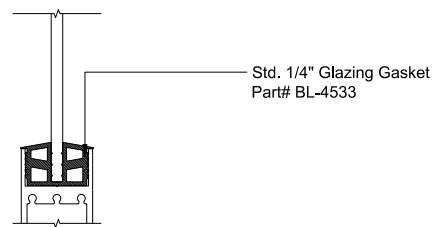

## MAX SLIDER

SLIDING GLASS DOOR – MEDIUM STILE  
 SLIDING DOOR / FIXED PANEL (OXXX-XXXO)

X – SLIDER  
 O – FIX GLASS

① HEAD (@FIXED)

MAX SLIDING DOORS (OXXX-XXXO) SCALE: 6"=1'-0"

③ HEAD (@SLIDER)

MAX SLIDING DOORS (OXXX-XXXO) SCALE: 6"=1'-0"

Std. 1-1/8 I.G. Glazing Gasket  
 Part# BL-4514

Std. 1/2" Glazing Gasket  
 Part# BL-4466

Std. 1/4" Glazing Gasket  
 Part# BL-4533

Ⓐ OPTIONAL INFILLS

MAX SLIDING DOORS (OXXX-XXXO) SCALE: 6"=1'-0"

② SILL (@FIXED)