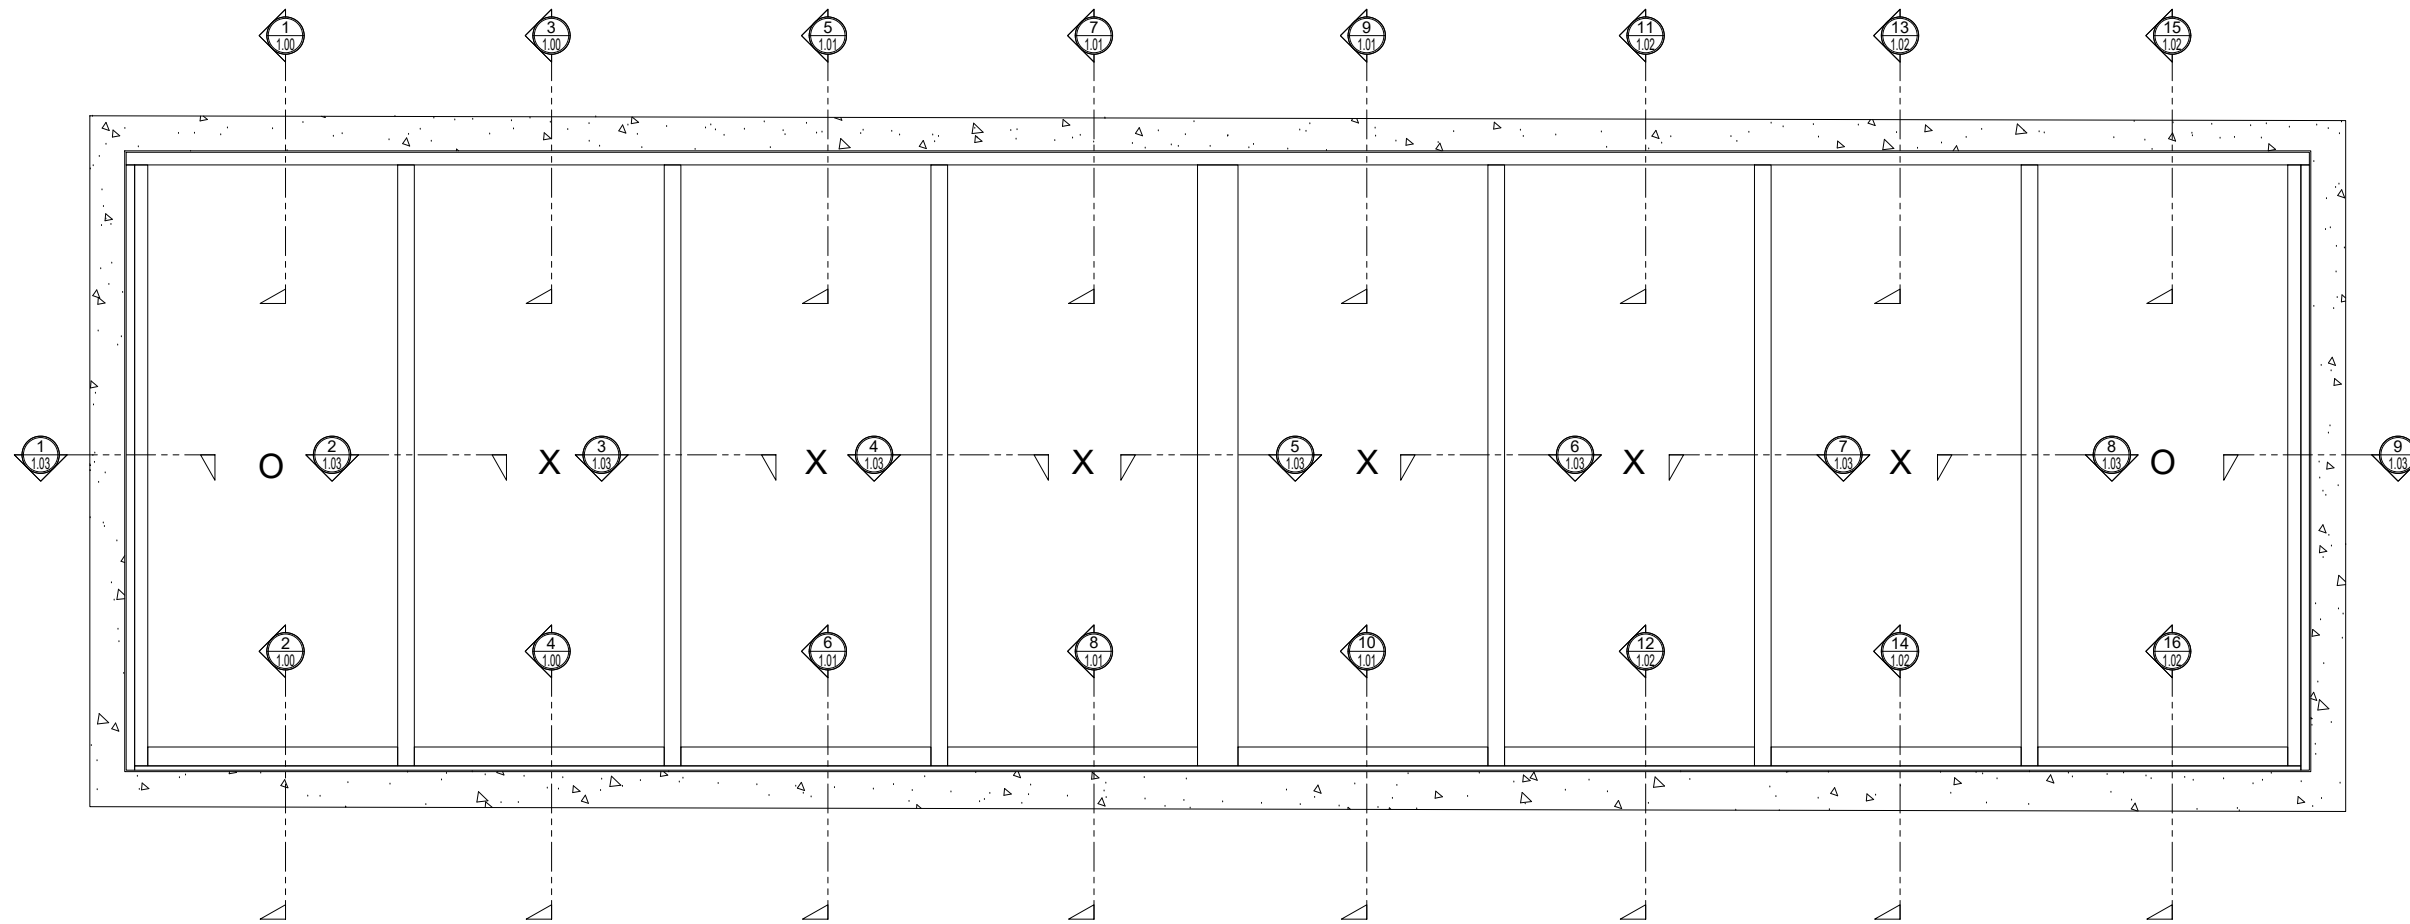

## MAX SLIDER

SLIDING GLASS DOOR – MEDIUM STILE  
 FIXED PANEL (OXXX-XXXO)

X – SLIDER  
 O – FIX GLASS

## MAX SLIDER

SLIDING GLASS DOOR – MEDIUM STILE  
 SLIDING DOOR / FIXED PANEL (OXXX-XXXO)

X – SLIDER  
 O – FIX GLASS

① HEAD (@FIXED)

MAX SLIDING DOORS (OXXX-XXXO) SCALE: 6"=1'-0"

③ HEAD (@SLIDER)

MAX SLIDING DOORS (OXXX-XXXO) SCALE: 6"=1'-0"