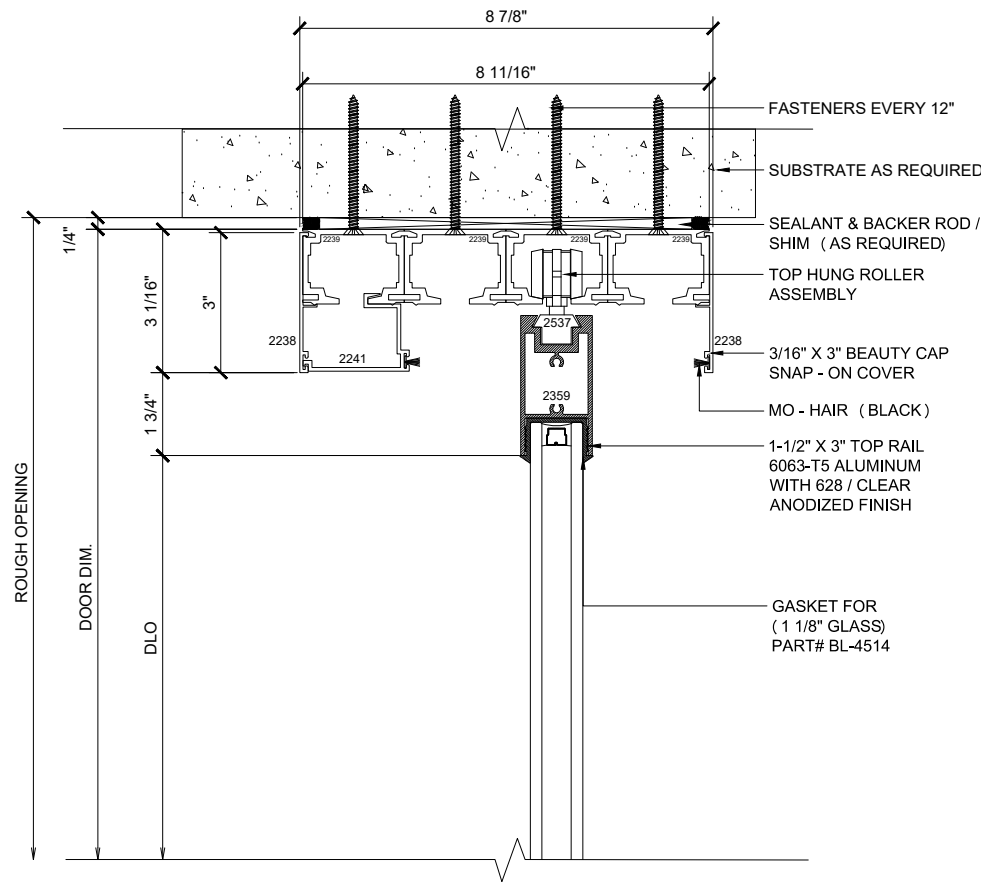

## MAX SLIDER

SLIDING GLASS DOOR – MEDIUM STILE  
 SLIDING DOOR / FIXED PANEL (OXXX-XXXO)

X – SLIDER  
 O – FIX GLASS

① HEAD (@FIXED)

MAX SLIDING DOORS (OXXX-XXXO) SCALE: 6"=1'-0"

③ HEAD (@SLIDER)

MAX SLIDING DOORS (OXXX-XXXO) SCALE: 6"=1'-0"

Std. 1-1/8 I.G. Glazing Gasket  
 Part# BL-4514

Std. 1/2" Glazing Gasket  
 Part# BL-4466

Std. 1/4" Glazing Gasket  
 Part# BL-4533

Ⓐ OPTIONAL INFILLS

MAX SLIDING DOORS (OXXX-XXXO) SCALE: 6"=1'-0"

② SILL (@FIXED)

MAX SLIDING DOORS (OXXX-XXXO) SCALE: 6"=1'-0"

④ SILL (@SLIDER)

MAX SLIDING DOORS (OXXX-XXXO) SCALE: 6"=1'-0"

**5** HEAD (@SLIDER)

MAX SLIDING DOORS (OXXX-XXXO) SCALE: 6"=1'-0"

**7** HEAD (@SLIDER)

MAX SLIDING DOORS (OXXX-XXXO) SCALE: 6"=1'-0"

**9** HEAD (@SLIDER)

MAX SLIDING DOORS (OXXX-XXXO) SCALE: 6"=1'-0"

**6** SILL (@SLIDER)

MAX SLIDING DOORS (OXXX-XXXO) SCALE: 6"=1'-0"

**8** SILL (@SLIDER)

MAX SLIDING DOORS (OXXX-XXXO) SCALE: 6"=1'-0"

**10** SILL (@SLIDER)