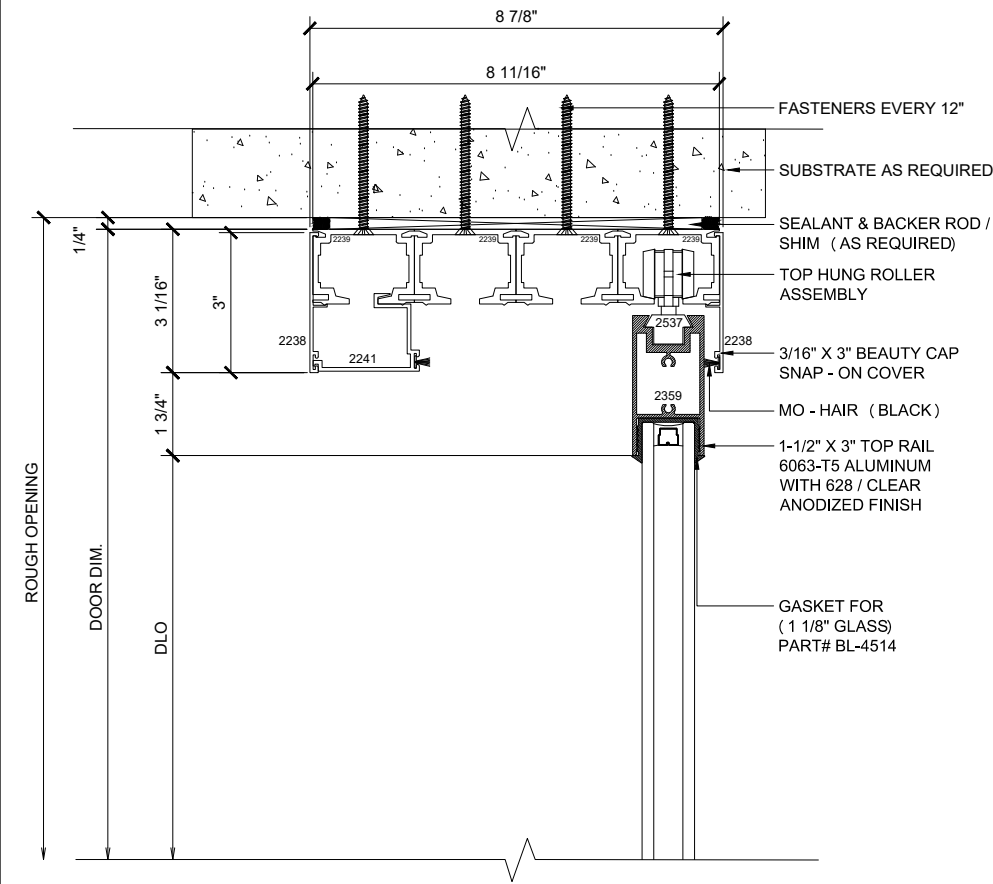

## MAX SLIDER

SLIDING GLASS DOOR – MEDIUM STILE  
 SLIDING DOOR / FIXED PANEL (OXXX-XXXO)

X – SLIDER  
 O – FIX GLASS

① HEAD (@FIXED)

MAX SLIDING DOORS (OXXX-XXXO) SCALE: 6"=1'-0"

③ HEAD (@SLIDER)

MAX SLIDING DOORS (OXXX-XXXO) SCALE: 6"=1'-0"

MAX SLIDING DOORS (OXXX-XXXO) SCALE: 6"=1'-0"

④ SILL (@SLIDER)

MAX SLIDING DOORS (OXXX-XXXO) SCALE: 6"=1'-0"

**5** HEAD (@SLIDER)

MAX SLIDING DOORS (OXXX-XXXO) SCALE: 6"=1'-0"

**7** HEAD (@SLIDER)

MAX SLIDING DOORS (OXXX-XXXO) SCALE: 6"=1'-0"

**9** HEAD (@SLIDER)

MAX SLIDING DOORS (OXXX-XXXO) SCALE: 6"=1'-0"

**6** SILL (@SLIDER)

MAX SLIDING DOORS (OXXX-XXXO) SCALE: 6"=1'-0"

**8** SILL (@SLIDER)

MAX SLIDING DOORS (OXXX-XXXO) SCALE: 6"=1'-0"

**10** SILL (@SLIDER)

MAX SLIDING DOORS (OXXX-XXXO) SCALE: 6"=1'-0"

**11 HEAD (@SLIDER)**  
 MAX SLIDING DOORS (OXXX-XXXO) SCALE: 6"=1'-0"

**13 HEAD (@SLIDER)**  
 MAX SLIDING DOORS (OXXX-XXXO) SCALE: 6"=1'-0"

**15 HEAD (@FIXED)**  
 MAX SLIDING DOORS (OXXX-XXXO) SCALE: 6"=1'-0"