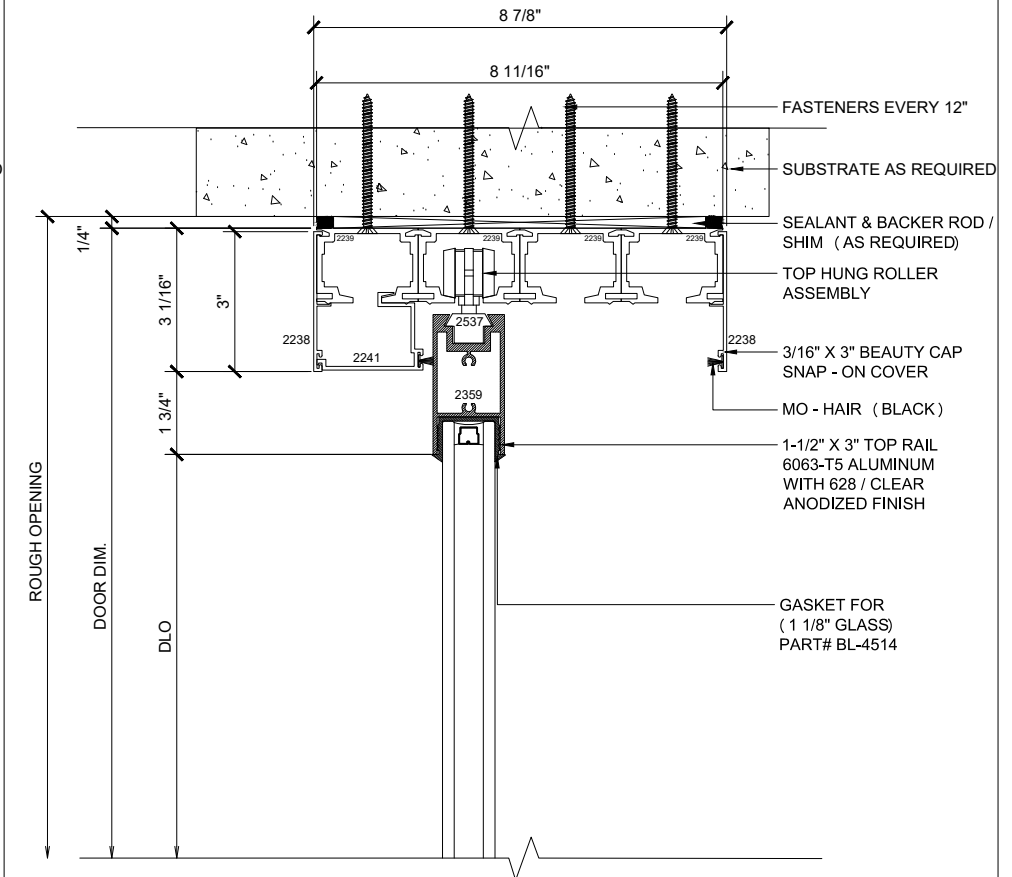

## MAX SLIDER

SLIDING GLASS DOOR – MEDIUM STILE  
 FIXED PANEL (OXXX-XXXO)

X – SLIDER  
 O – FIX GLASS

## MAX SLIDER

SLIDING GLASS DOOR – MEDIUM STILE  
 SLIDING DOOR / FIXED PANEL (OXXX-XXXO)

X – SLIDER  
 O – FIX GLASS

① HEAD (@FIXED)

MAX SLIDING DOORS (OXXX-XXXO) SCALE: 6"=1'-0"

③ HEAD (@SLIDER)

MAX SLIDING DOORS (OXXX-XXXO) SCALE: 6"=1'-0"

Std. 1-1/8 I.G. Glazing Gasket  
 Part# BL-4514

Std. 1/2" Glazing Gasket  
 Part# BL-4466

Std. 1/4" Glazing Gasket  
 Part# BL-4533

Ⓐ OPTIONAL INFILLS

MAX SLIDING DOORS (OXXX-XXXO) SCALE: 6"=1'-0"

② SILL (@FIXED)

MAX SLIDING DOORS (OXXX-XXXO) SCALE: 6"=1'-0"

④ SILL (@SLIDER)

MAX SLIDING DOORS (OXXX-XXXO) SCALE: 6"=1'-0"

**5** HEAD (@SLIDER)

MAX SLIDING DOORS (OXXX-XXXO) SCALE: 6"=1'-0"

**7** HEAD (@SLIDER)

MAX SLIDING DOORS (OXXX-XXXO) SCALE: 6"=1'-0"