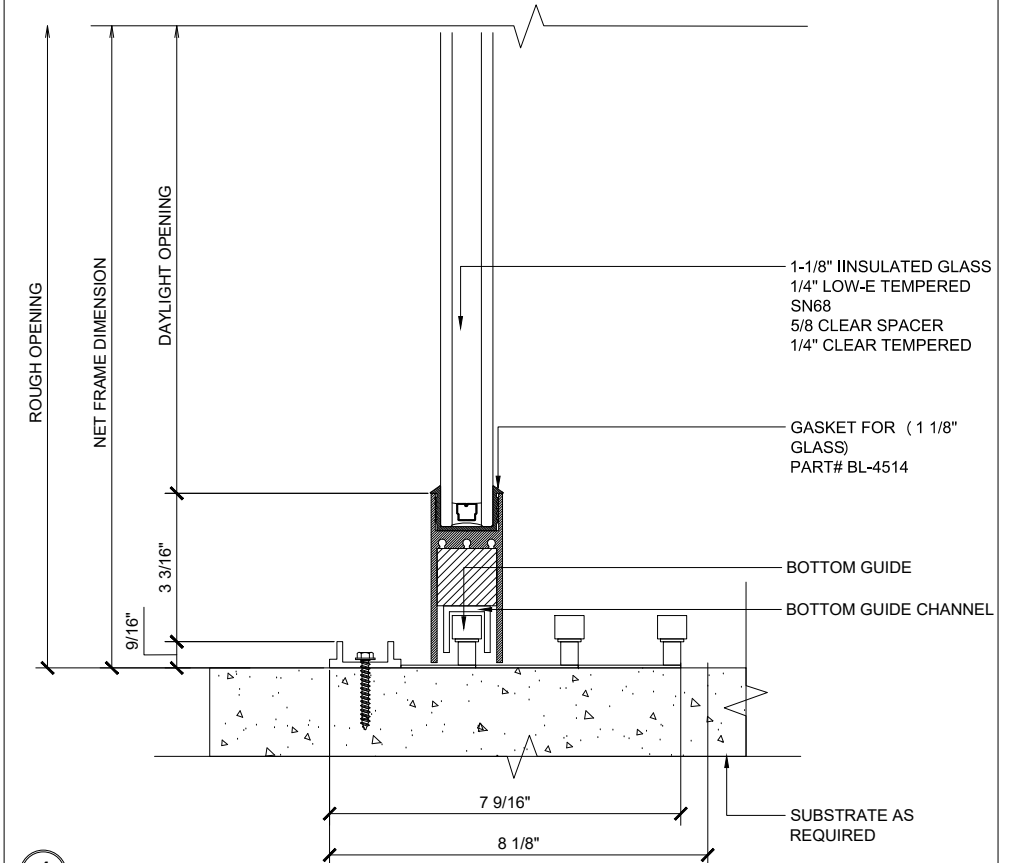

## MAX SLIDER

SLIDING GLASS DOOR – MEDIUM STILE  
 SLIDING DOOR / FIXED PANEL (OXXX-XXXO)

X – SLIDER  
 O – FIX GLASS

① HEAD (@FIXED)

MAX SLIDING DOORS (OXXX-XXXO) SCALE: 6"=1'-0"

③ HEAD (@SLIDER)

MAX SLIDING DOORS (OXXX-XXXO) SCALE: 6"=1'-0"

Std. 1-1/8 I.G. Glazing Gasket  
 Part# BL-4514

Std. 1/2" Glazing Gasket  
 Part# BL-4466

Std. 1/4" Glazing Gasket  
 Part# BL-4533

Ⓐ OPTIONAL INFILLS

MAX SLIDING DOORS (OXXX-XXXO) SCALE: 6"=1'-0"

② SILL (@FIXED)

MAX SLIDING DOORS (OXXX-XXXO) SCALE: 6"=1'-0"

④ SILL (@SLIDER)

MAX SLIDING DOORS (OXXX-XXXO) SCALE: 6"=1'-0"

**5** HEAD (@SLIDER)

MAX SLIDING DOORS (OXXX-XXXO) SCALE: 6"=1'-0"

**7** HEAD (@SLIDER)

MAX SLIDING DOORS (OXXX-XXXO) SCALE: 6"=1'-0"