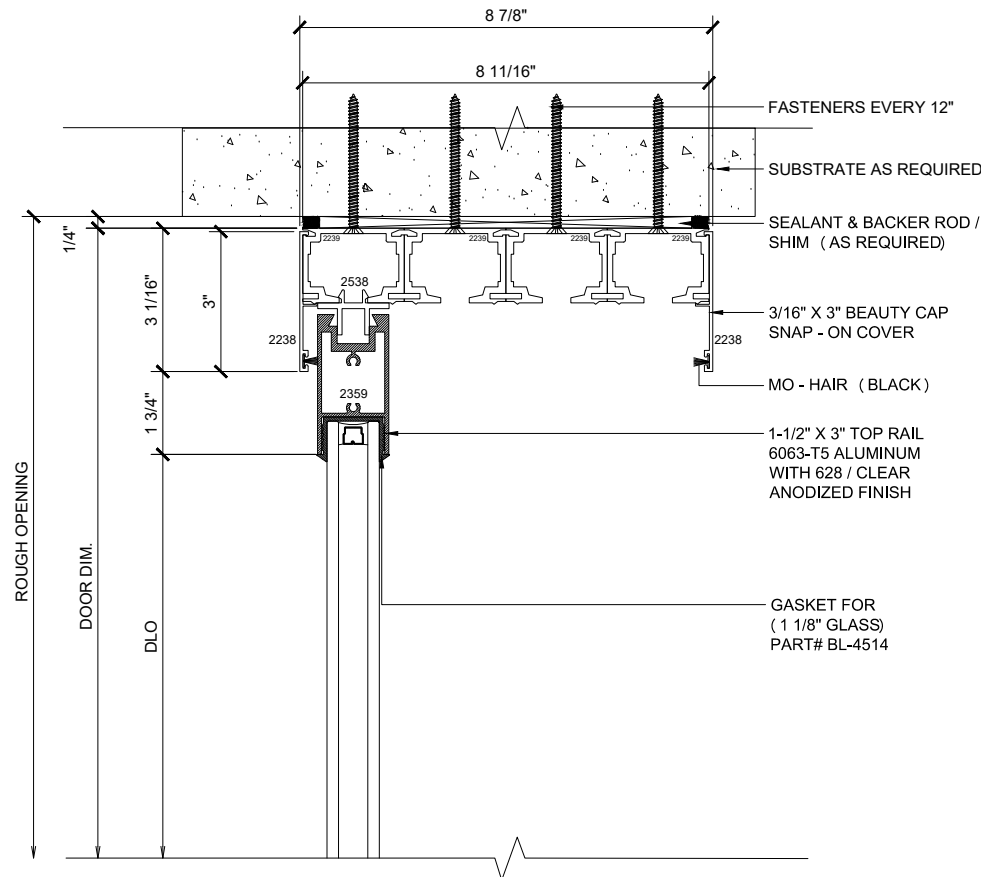

## MAX SLIDER

SLIDING GLASS DOOR – MEDIUM STILE  
 FIXED PANEL (OXXX-XXXO)

X – SLIDER  
 O – FIX GLASS

## MAX SLIDER

SLIDING GLASS DOOR – MEDIUM STILE  
 SLIDING DOOR / FIXED PANEL (OXXX-XXXO)

X – SLIDER  
 O – FIX GLASS

① HEAD (@FIXED)

MAX SLIDING DOORS (OXXX-XXXO) SCALE: 6"=1'-0"

③ HEAD (@SLIDER)

MAX SLIDING DOORS (OXXX-XXXO) SCALE: 6"=1'-0"

Std. 1-1/8 I.G. Glazing Gasket  
 Part# BL-4514

Std. 1/2" Glazing Gasket  
 Part# BL-4466

Std. 1/4" Glazing Gasket  
 Part# BL-4533

Ⓐ OPTIONAL INFILLS

MAX SLIDING DOORS (OXXX-XXXO) SCALE: 6"=1'-0"

② SILL (@FIXED)