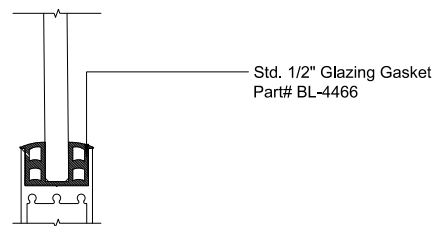

## MAX SLIDER

SLIDING GLASS DOOR – MEDIUM STILE  
 SLIDING DOOR / FIXED PANEL (OXXX-XXXO)

X – SLIDER  
 O – FIX GLASS

① HEAD (@FIXED)

MAX SLIDING DOORS (OXXX-XXXO) SCALE: 6"=1'-0"

③ HEAD (@SLIDER)

MAX SLIDING DOORS (OXXX-XXXO) SCALE: 6"=1'-0"

Std. 1-1/8 I.G. Glazing Gasket  
 Part# BL-4514

Std. 1/2" Glazing Gasket  
 Part# BL-4466

Std. 1/4" Glazing Gasket  
 Part# BL-4533

Ⓐ OPTIONAL INFILLS

MAX SLIDING DOORS (OXXX-XXXO) SCALE: 6"=1'-0"

② SILL (@FIXED)