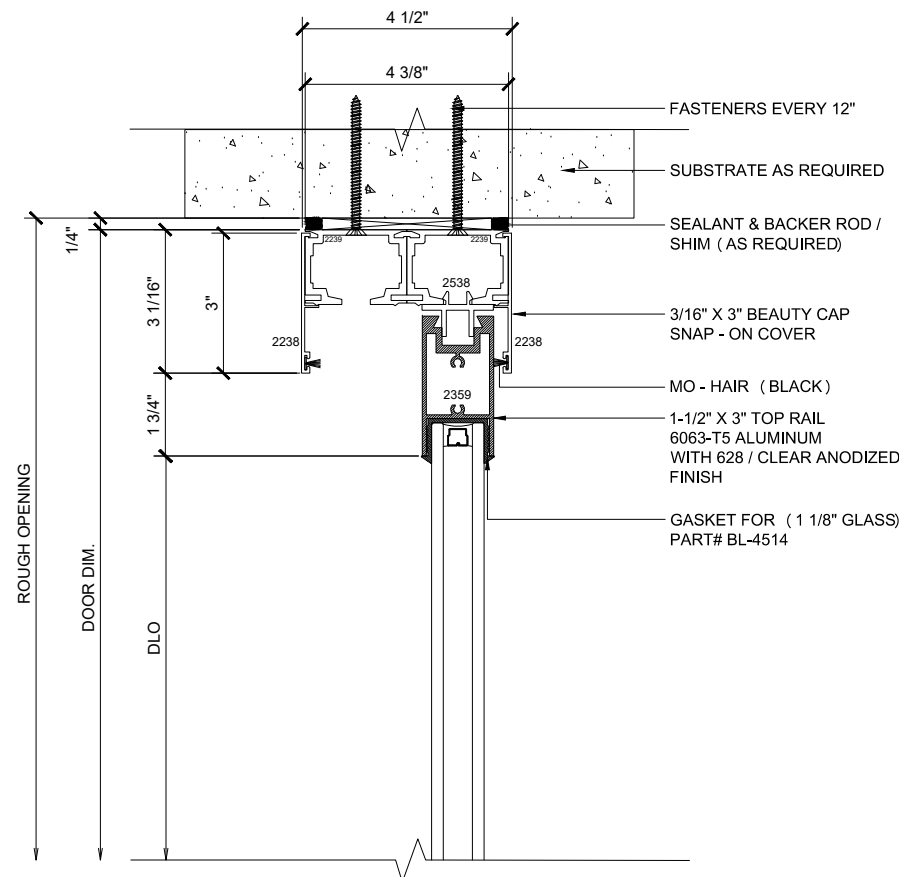

MAX SLIDER

SLIDING GLASS DOOR - MEDIUM STILE
 FIXED PANEL (OXXO) | LEFT 90° OUTSIDE CORNER

X - SLIDER
 O - FIX GLASS

MAX SLIDER

SLIDING GLASS DOOR – MEDIUM STILE
 SLIDING DOOR / FIXED PANEL (OXXO) | LEFT 90° OUTSIDE CORNER

X – SLIDER
 O – FIX GLASS

① HEAD (@FIXED)

MAX SLIDING DOORS (OXXO) SCALE: 6"=1'-0"

③ HEAD (@SLIDER)

MAX SLIDING DOORS (OXXO) SCALE: 6"=1'-0"

Ⓐ OPTIONAL INFILLS

MAX SLIDING DOORS (OXXO) SCALE: 6"=1'-0"

② SILL (@FIXED)

MAX SLIDING DOORS (OXXO) SCALE: 6"=1'-0"

④ SILL (@SLIDER)

MAX SLIDING DOORS (OXXO) SCALE: 6"=1'-0"

5 HEAD (@SLIDER)

MAX SLIDING DOORS (OXXO) SCALE: 6"=1'-0"

7 HEAD (@FIXED)

MAX SLIDING DOORS (OXXO) SCALE: 6"=1'-0"

③ 90° CORNER DETAIL

MAX SLIDING DOORS (OXXO) SCALE: 6"=1'-0"

④ 90° CORNER DETAIL

MAX SLIDING DOORS (OXXO) SCALE: 6"=1'-0"

⑤ VERTICAL

MAX SLIDING DOORS (OXXO) SCALE: 6"=1'-0"

⑥ JAMB

MAX SLIDING DOORS (OXXO) SCALE: 6"=1'-0"