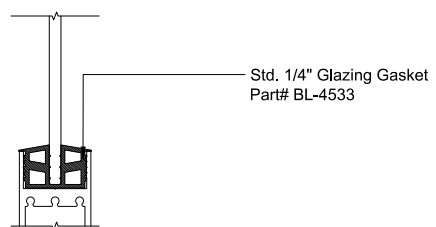

MAX SLIDER

SLIDING GLASS DOOR - MEDIUM STILE
 FIXED PANEL (OXXO) | LEFT 90° OUTSIDE CORNER

X - SLIDER
 O - FIX GLASS

MAX SLIDER

SLIDING GLASS DOOR – MEDIUM STILE
 SLIDING DOOR / FIXED PANEL (OXXO) | LEFT 90° OUTSIDE CORNER

X – SLIDER
 O – FIX GLASS

① HEAD (@FIXED)

MAX SLIDING DOORS (OXXO) SCALE: 6"=1'-0"

③ HEAD (@SLIDER)

MAX SLIDING DOORS (OXXO) SCALE: 6"=1'-0"

Ⓐ OPTIONAL INFILLS

MAX SLIDING DOORS (OXXO) SCALE: 6"=1'-0"

② SILL (@FIXED)

MAX SLIDING DOORS (OXXO) SCALE: 6"=1'-0"

④ SILL (@SLIDER)

MAX SLIDING DOORS (OXXO) SCALE: 6"=1'-0"

5 HEAD (@SLIDER)

MAX SLIDING DOORS (OXXO) SCALE: 6"=1'-0"

7 HEAD (@FIXED)

MAX SLIDING DOORS (OXXO) SCALE: 6"=1'-0"