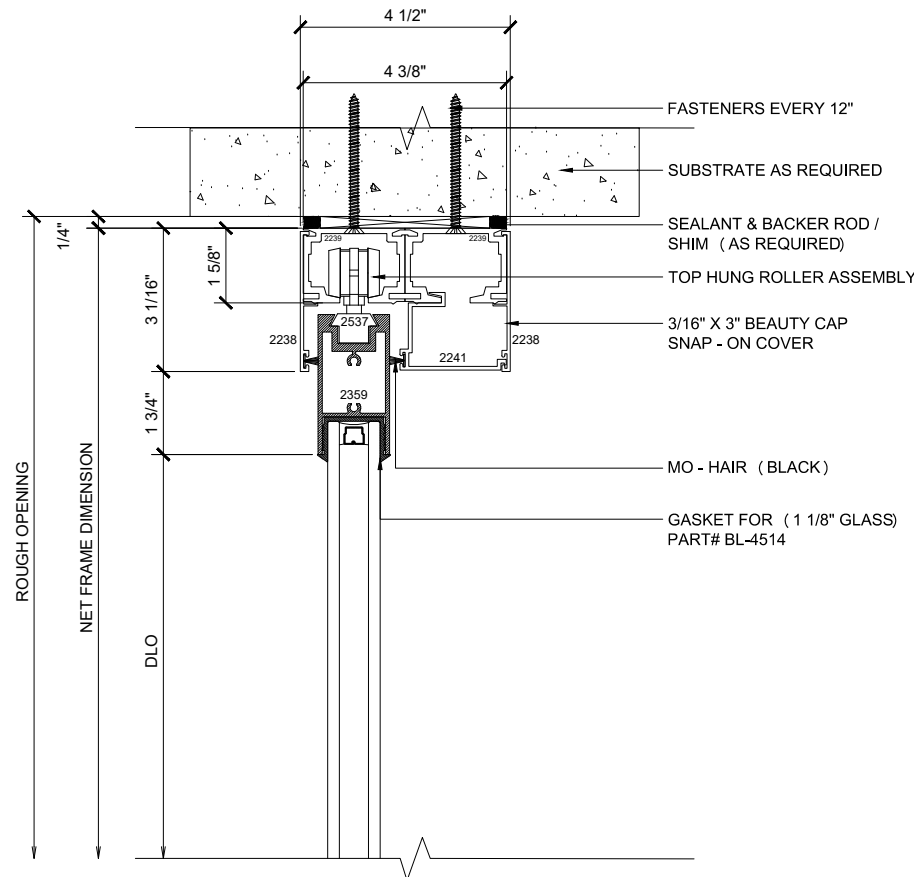

MAX SLIDER

SLIDING GLASS DOOR - MEDIUM STILE
 FIXED PANEL (OXXO) | LEFT 90° OUTSIDE CORNER

X - SLIDER
 O - FIX GLASS

MAX SLIDER

SLIDING GLASS DOOR – MEDIUM STILE
 SLIDING DOOR / FIXED PANEL (OXXO) | LEFT 90° OUTSIDE CORNER

X – SLIDER
 O – FIX GLASS

① HEAD (@FIXED)

MAX SLIDING DOORS (OXXO) SCALE: 6"=1'-0"

③ HEAD (@SLIDER)

MAX SLIDING DOORS (OXXO) SCALE: 6"=1'-0"

Ⓐ OPTIONAL INFILLS

MAX SLIDING DOORS (OXXO) SCALE: 6"=1'-0"

② SILL (@FIXED)

MAX SLIDING DOORS (OXXO) SCALE: 6"=1'-0"

④ SILL (@SLIDER)

MAX SLIDING DOORS (OXXO) SCALE: 6"=1'-0"

5 HEAD (@SLIDER)

MAX SLIDING DOORS (OXXO) SCALE: 6"=1'-0"

7 HEAD (@FIXED)

MAX SLIDING DOORS (OXXO) SCALE: 6"=1'-0"

③ 90° CORNER DETAIL

MAX SLIDING DOORS (OXXO) SCALE: 6"=1'-0"

④ 90° CORNER DETAIL

MAX SLIDING DOORS (OXXO) SCALE: 6"=1'-0"

⑤ VERTICAL

MAX SLIDING DOORS (OXXO) SCALE: 6"=1'-0"

⑥ JAMB

MAX SLIDING DOORS (OXXO) SCALE: 6"=1'-0"