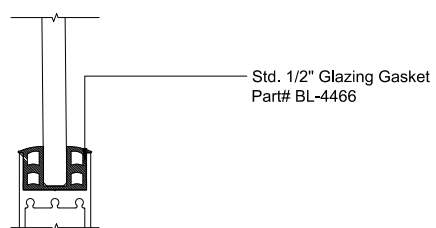

MAX SLIDER

SLIDING GLASS DOOR - MEDIUM STILE
 FIXED PANEL (OXXO) | LEFT 90° OUTSIDE CORNER

X - SLIDER
 O - FIX GLASS

MAX SLIDER

SLIDING GLASS DOOR – MEDIUM STILE
 SLIDING DOOR / FIXED PANEL (OXXO) | LEFT 90° OUTSIDE CORNER

X – SLIDER
 O – FIX GLASS

① HEAD (@FIXED)

MAX SLIDING DOORS (OXXO) SCALE: 6"=1'-0"

③ HEAD (@SLIDER)

MAX SLIDING DOORS (OXXO) SCALE: 6"=1'-0"

Ⓐ OPTIONAL INFILLS

MAX SLIDING DOORS (OXXO) SCALE: 6"=1'-0"

② SILL (@FIXED)

MAX SLIDING DOORS (OXXO) SCALE: 6"=1'-0"

④ SILL (@SLIDER)

MAX SLIDING DOORS (OXXO) SCALE: 6"=1'-0"

5 HEAD (@SLIDER)

MAX SLIDING DOORS (OXXO) SCALE: 6"=1'-0"

7 HEAD (@FIXED)

MAX SLIDING DOORS (OXXO) SCALE: 6"=1'-0"