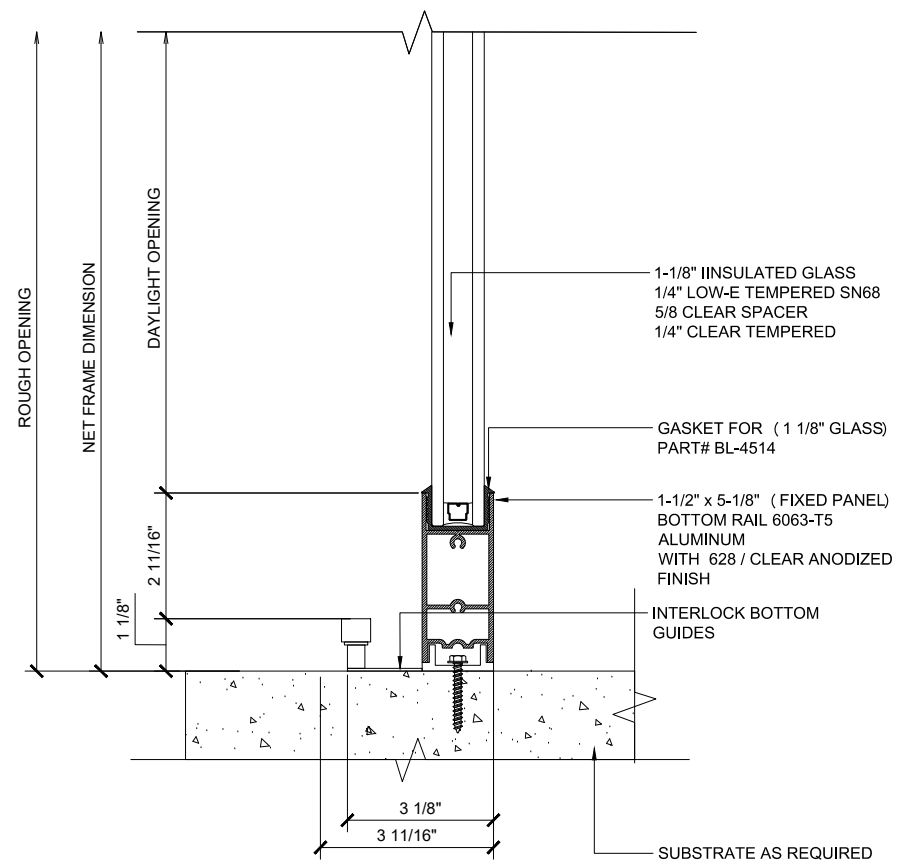

MAX SLIDER

SLIDING GLASS DOOR - MEDIUM STILE
 FIXED PANEL (OXXO) | LEFT 90° OUTSIDE CORNER

X - SLIDER
 O - FIX GLASS

MAX SLIDER

SLIDING GLASS DOOR – MEDIUM STILE
 SLIDING DOOR / FIXED PANEL (OXXO) | LEFT 90° OUTSIDE CORNER

X – SLIDER
 O – FIX GLASS

① HEAD (@FIXED)

MAX SLIDING DOORS (OXXO) SCALE: 6"=1'-0"

③ HEAD (@SLIDER)

MAX SLIDING DOORS (OXXO) SCALE: 6"=1'-0"

Ⓐ OPTIONAL INFILLS

MAX SLIDING DOORS (OXXO) SCALE: 6"=1'-0"

② SILL (@FIXED)

MAX SLIDING DOORS (OXXO) SCALE: 6"=1'-0"

④ SILL (@SLIDER)

MAX SLIDING DOORS (OXXO) SCALE: 6"=1'-0"

5 HEAD (@SLIDER)

MAX SLIDING DOORS (OXXO) SCALE: 6"=1'-0"

7 HEAD (@FIXED)

MAX SLIDING DOORS (OXXO) SCALE: 6"=1'-0"

6 SILL (@ SLIDER)

MAX SLIDING DOORS (OXXO) SCALE: 6"=1'-0"

8 SILL (@ FIXED)

MAX SLIDING DOORS (OXXO) SCALE: 6"=1'-0"

① JAMB

MAX SLIDING DOORS (OXXO) SCALE: 6"=1'-0"

② VERTICAL

MAX SLIDING DOORS (OXXO) SCALE: 6"=1'-0"