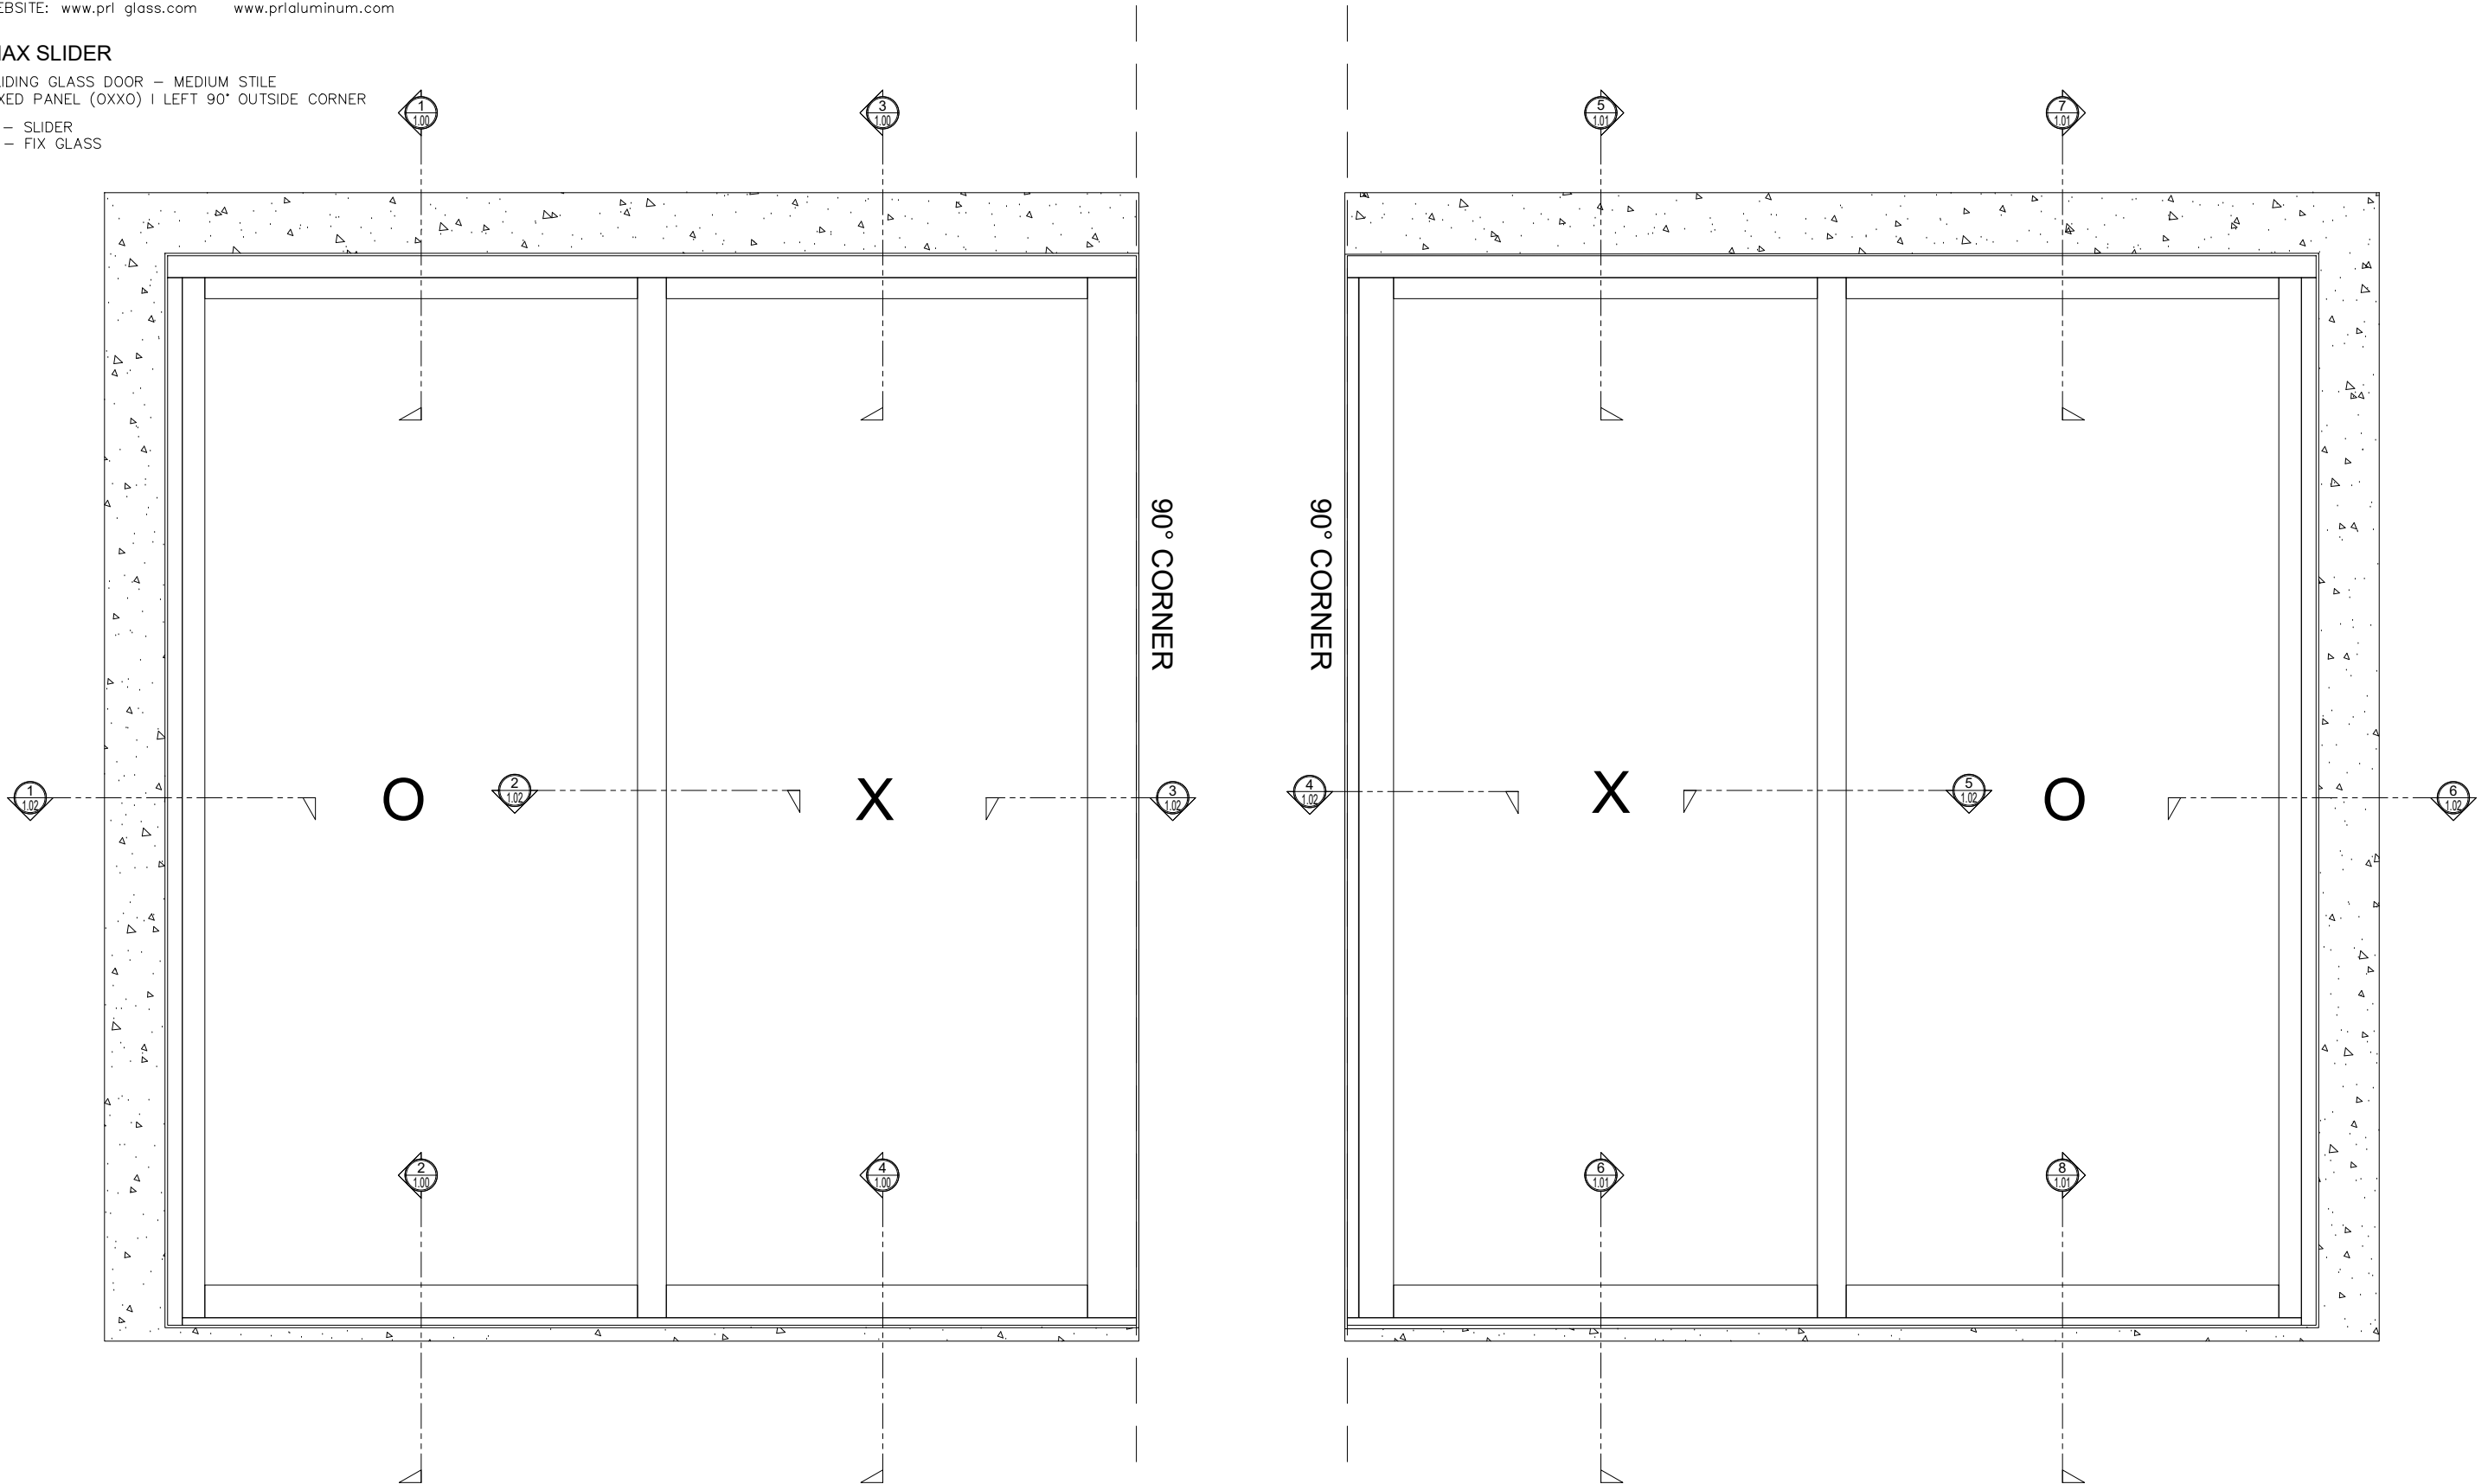

MAX SLIDER

SLIDING GLASS DOOR - MEDIUM STILE
 FIXED PANEL (OXXO) | LEFT 90° OUTSIDE CORNER

X - SLIDER
 O - FIX GLASS

MAX SLIDER

SLIDING GLASS DOOR – MEDIUM STILE
 SLIDING DOOR / FIXED PANEL (OXXO) | LEFT 90° OUTSIDE CORNER

X – SLIDER
 O – FIX GLASS

① HEAD (@FIXED)

MAX SLIDING DOORS (OXXO) SCALE: 6"=1'-0"

③ HEAD (@SLIDER)

MAX SLIDING DOORS (OXXO) SCALE: 6"=1'-0"

Ⓐ OPTIONAL INFILLS

MAX SLIDING DOORS (OXXO) SCALE: 6"=1'-0"

② SILL (@FIXED)

MAX SLIDING DOORS (OXXO) SCALE: 6"=1'-0"

④ SILL (@SLIDER)

MAX SLIDING DOORS (OXXO) SCALE: 6"=1'-0"

5 HEAD (@SLIDER)

MAX SLIDING DOORS (OXXO) SCALE: 6"=1'-0"

7 HEAD (@FIXED)

MAX SLIDING DOORS (OXXO) SCALE: 6"=1'-0"

③ 90° CORNER DETAIL

MAX SLIDING DOORS (OXXO) SCALE: 6"=1'-0"

④ 90° CORNER DETAIL

MAX SLIDING DOORS (OXXO) SCALE: 6"=1'-0"

⑤ VERTICAL

MAX SLIDING DOORS (OXXO) SCALE: 6"=1'-0"

⑥ JAMB

MAX SLIDING DOORS (OXXO) SCALE: 6"=1'-0"