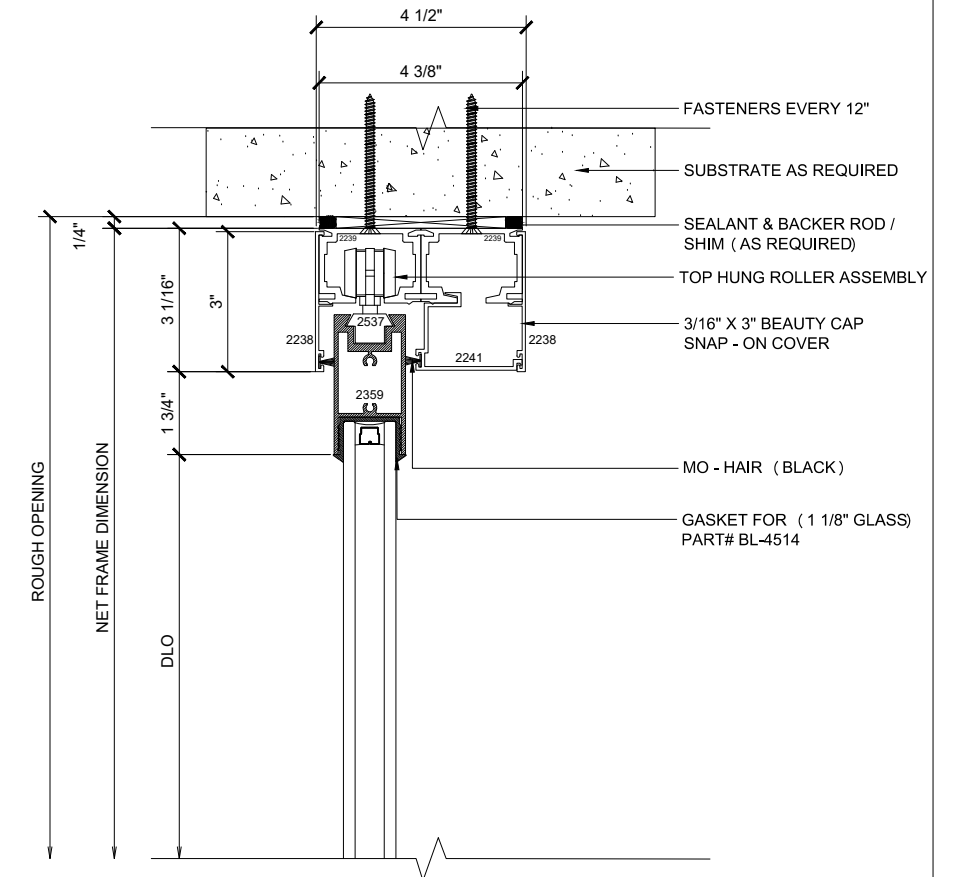

MAX SLIDER

SLIDING GLASS DOOR - MEDIUM STILE
 FIXED PANEL (OXXO) | LEFT 90° OUTSIDE CORNER

X - SLIDER
 O - FIX GLASS

MAX SLIDER

SLIDING GLASS DOOR – MEDIUM STILE
 SLIDING DOOR / FIXED PANEL (OXXO) | LEFT 90° OUTSIDE CORNER

X – SLIDER
 O – FIX GLASS

① HEAD (@FIXED)

MAX SLIDING DOORS (OXXO) SCALE: 6"=1'-0"

③ HEAD (@SLIDER)

MAX SLIDING DOORS (OXXO) SCALE: 6"=1'-0"

Ⓐ OPTIONAL INFILLS

MAX SLIDING DOORS (OXXO) SCALE: 6"=1'-0"

② SILL (@FIXED)

MAX SLIDING DOORS (OXXO) SCALE: 6"=1'-0"

④ SILL (@SLIDER)

MAX SLIDING DOORS (OXXO) SCALE: 6"=1'-0"

5 HEAD (@SLIDER)

MAX SLIDING DOORS (OXXO) SCALE: 6"=1'-0"

7 HEAD (@FIXED)

MAX SLIDING DOORS (OXXO) SCALE: 6"=1'-0"

③ 90° CORNER DETAIL

MAX SLIDING DOORS (OXXO) SCALE: 6"=1'-0"

④ 90° CORNER DETAIL

MAX SLIDING DOORS (OXXO) SCALE: 6"=1'-0"

⑤ VERTICAL

MAX SLIDING DOORS (OXXO) SCALE: 6"=1'-0"

⑥ JAMB

MAX SLIDING DOORS (OXXO) SCALE: 6"=1'-0"